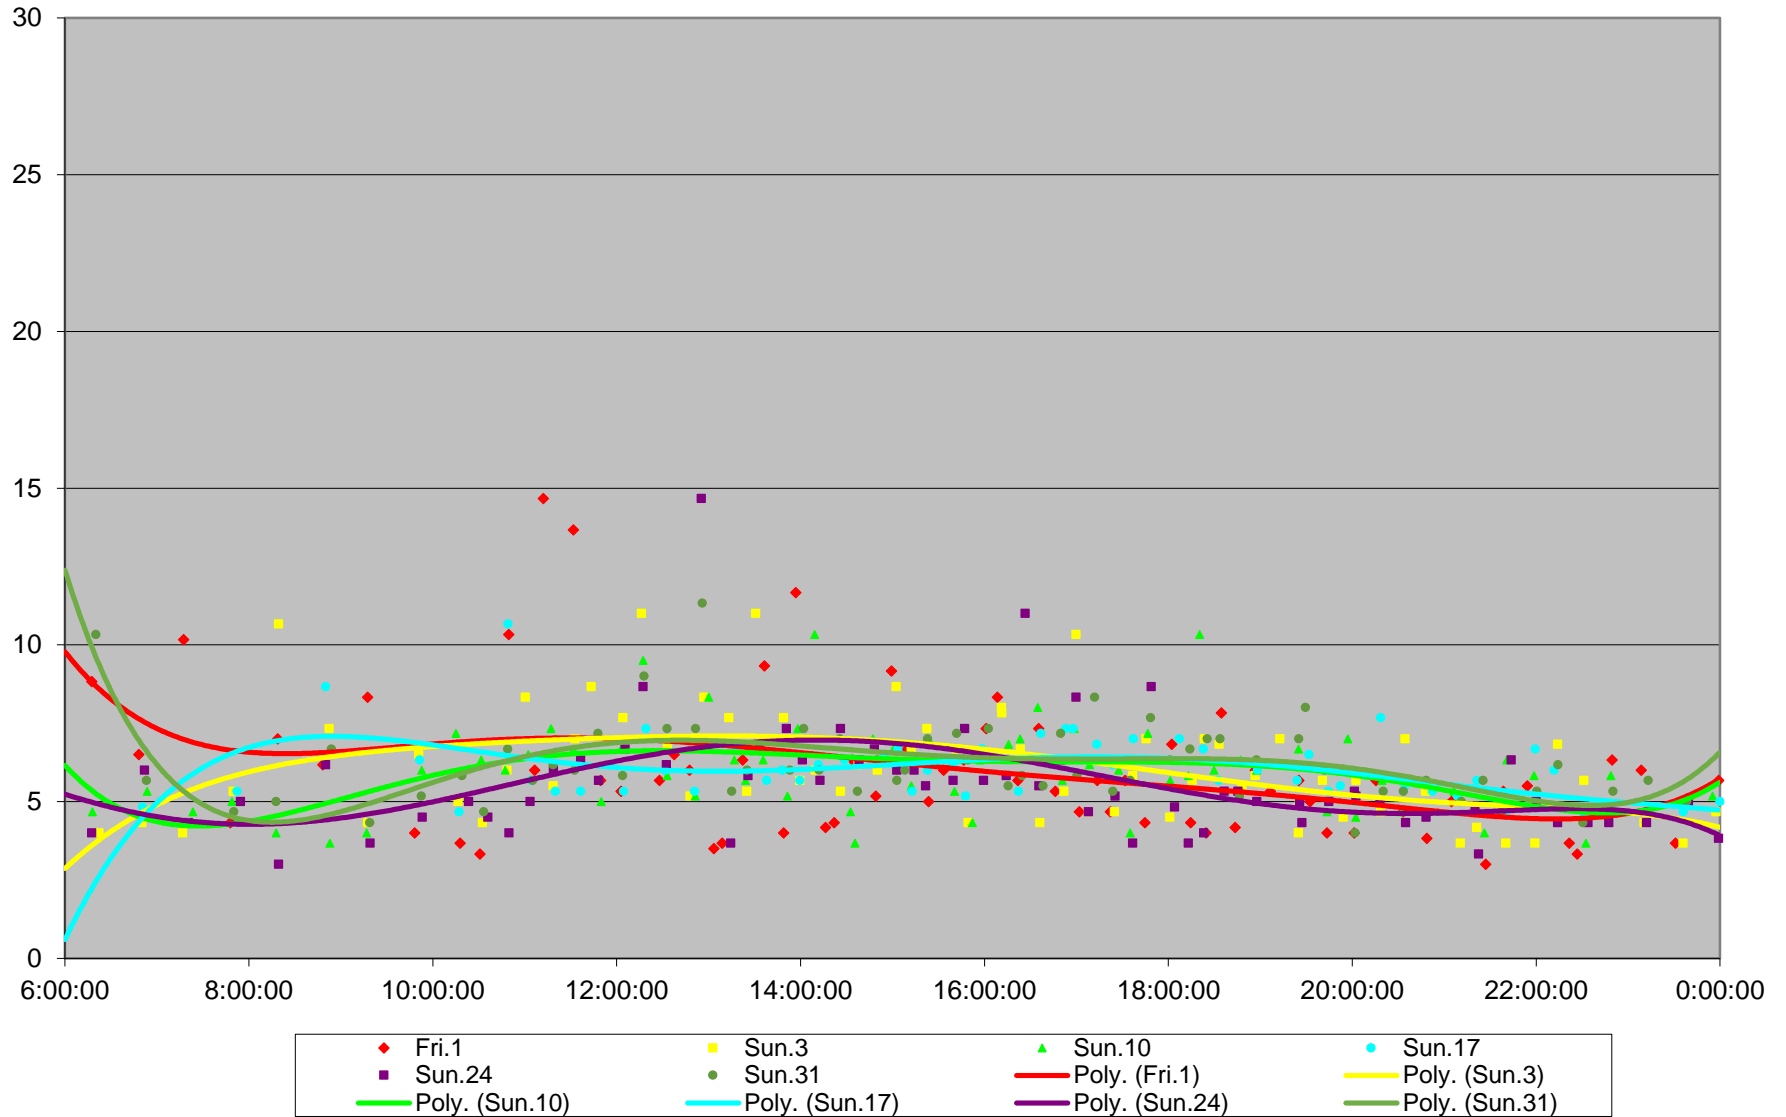

6 Bay Link Times From Charles To E of Bedford Northbound January 2016

6 Bay Link Times From Charles To E of Bedford Northbound January 2016

6 Bay Link Times From Charles To E of Bedford Northbound January 2016

6 Bay Link Times From Charles To E of Bedford Northbound January 2016

6 Bay Link Times From Charles To E of Bedford Northbound January 2016 Weekday Statistics

6 Bay Link Times From Charles To E of Bedford Northbound January 2016 Saturday Statistics

6 Bay Link Times From Charles To E of Bedford Northbound January 2016 Sunday Statistics