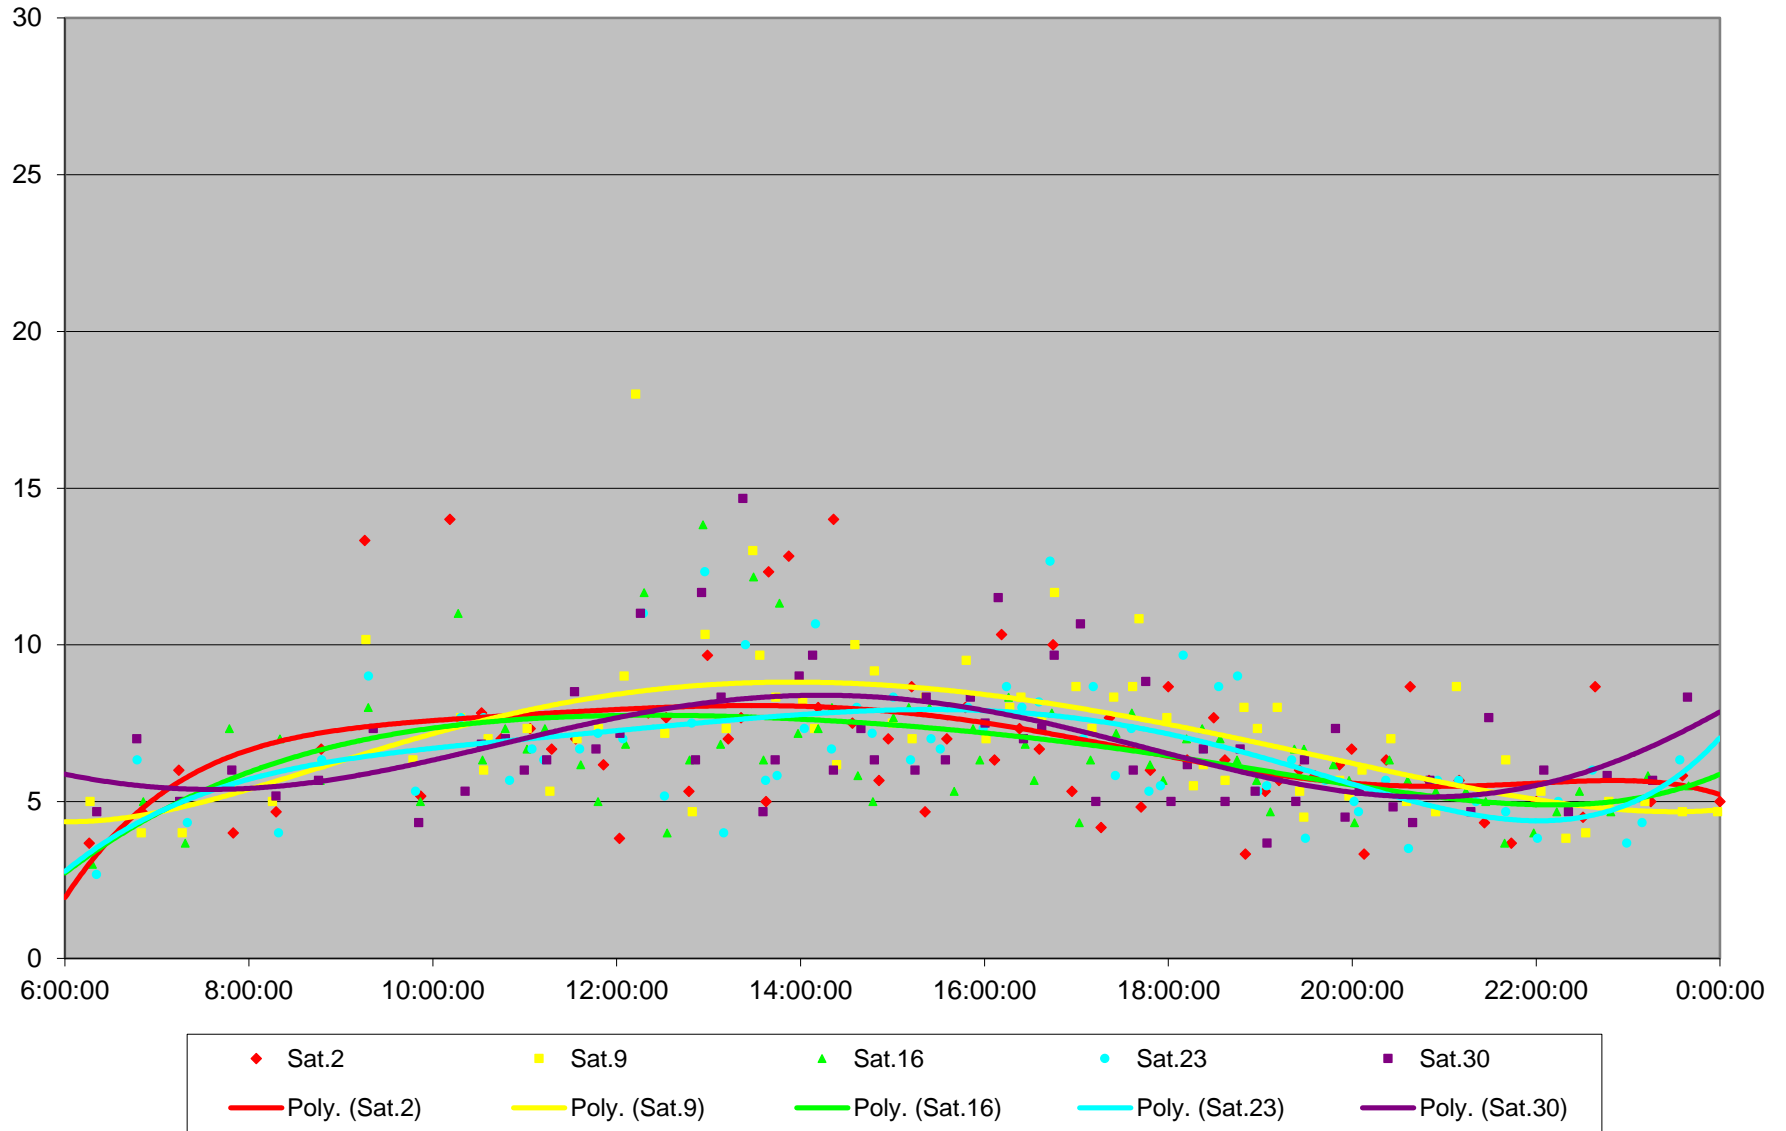

6 Bay Link Times From Charles To E of Bedford Northbound January 2016

6 Bay Link Times From Charles To E of Bedford Northbound January 2016

6 Bay Link Times From Charles To E of Bedford Northbound January 2016

6 Bay Link Times From Charles To E of Bedford Northbound January 2016

6 Bay Link Times From Charles To E of Bedford Northbound January 2016 Weekday Statistics

6 Bay Link Times From Charles To E of Bedford Northbound January 2016 Saturday Statistics

6 Bay Link Times From Charles To E of Bedford Northbound January 2016 Sunday Statistics