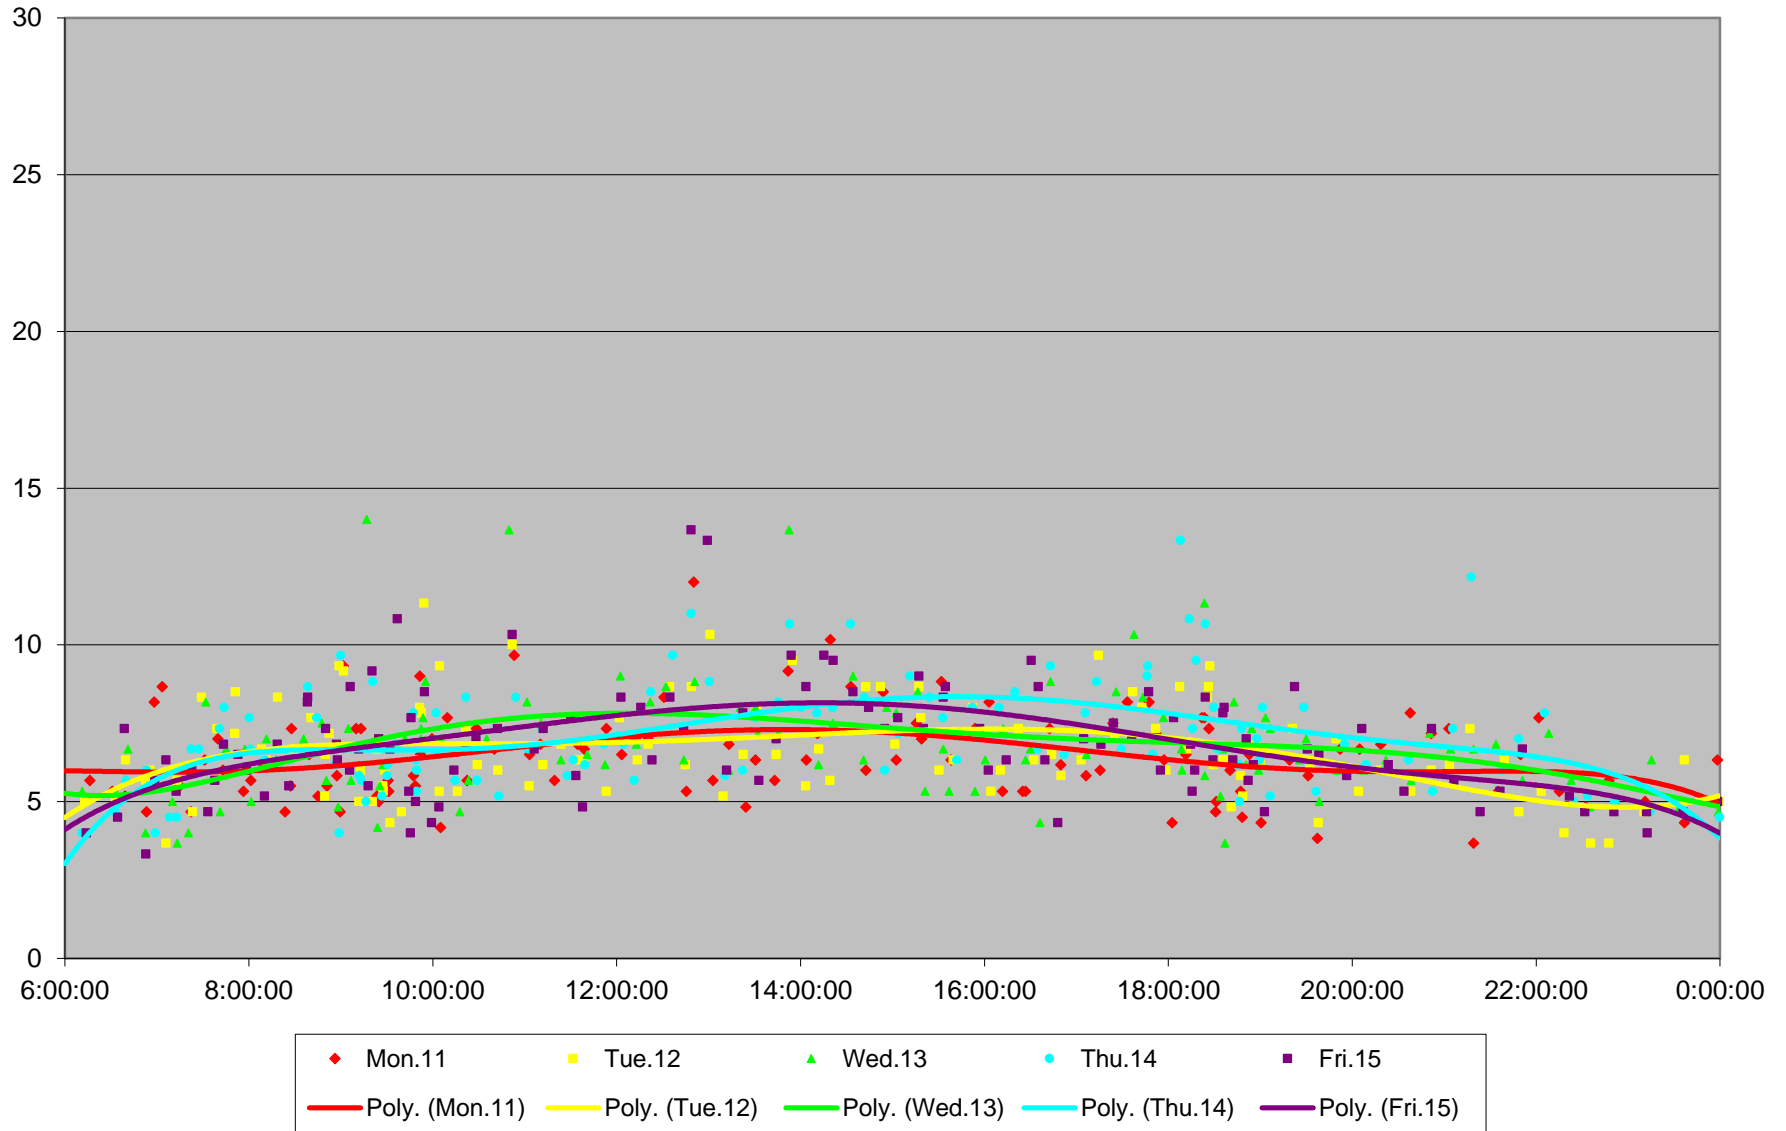

6 Bay Link Times From Charles To E of Bedford Northbound January 2016

6 Bay Link Times From Charles To E of Bedford Northbound January 2016

6 Bay Link Times From Charles To E of Bedford Northbound January 2016

6 Bay Link Times From Charles To E of Bedford Northbound January 2016

6 Bay Link Times From Charles To E of Bedford Northbound January 2016 Weekday Statistics

6 Bay Link Times From Charles To E of Bedford Northbound January 2016 Saturday Statistics

6 Bay Link Times From Charles To E of Bedford Northbound January 2016 Sunday Statistics