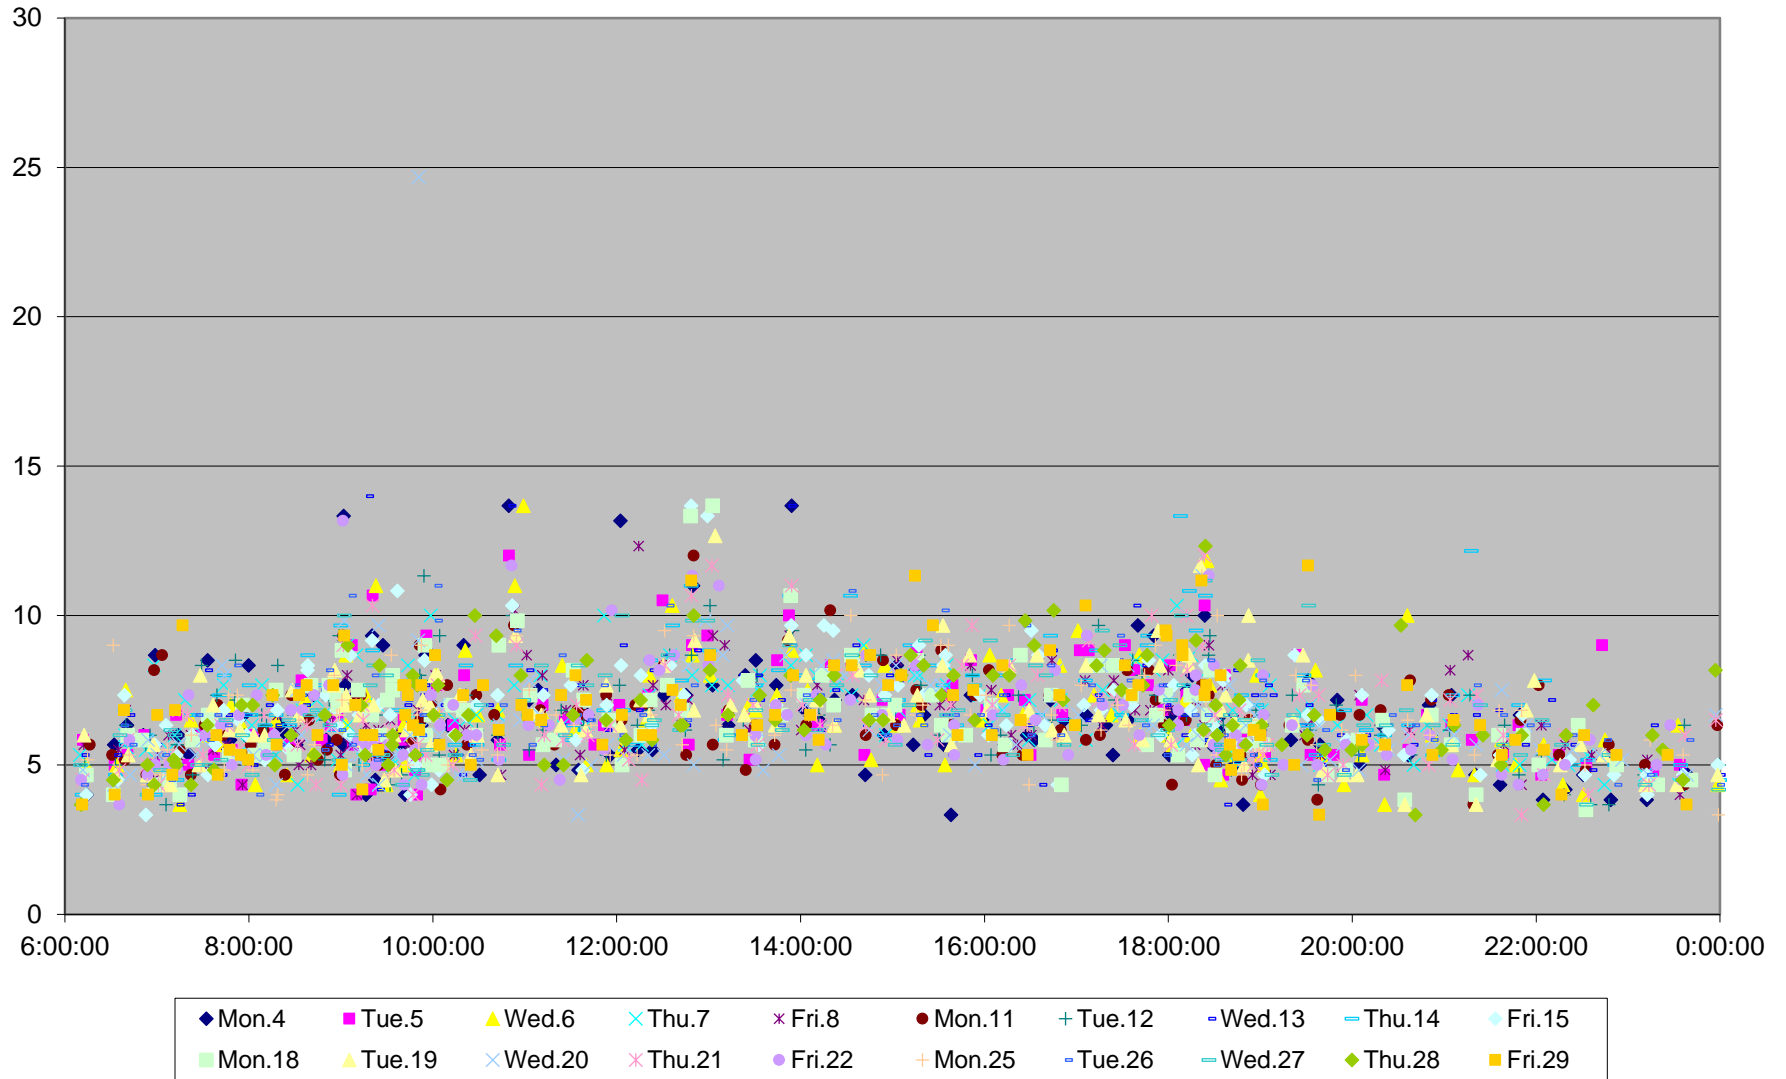

6 Bay Link Times From Charles To E of Bedford Northbound January 2016

6 Bay Link Times From Charles To E of Bedford Northbound January 2016

6 Bay Link Times From Charles To E of Bedford Northbound January 2016

6 Bay Link Times From Charles To E of Bedford Northbound January 2016

6 Bay Link Times From Charles To E of Bedford Northbound January 2016 Weekday Statistics

6 Bay Link Times From Charles To E of Bedford Northbound January 2016 Saturday Statistics

6 Bay Link Times From Charles To E of Bedford Northbound January 2016 Sunday Statistics