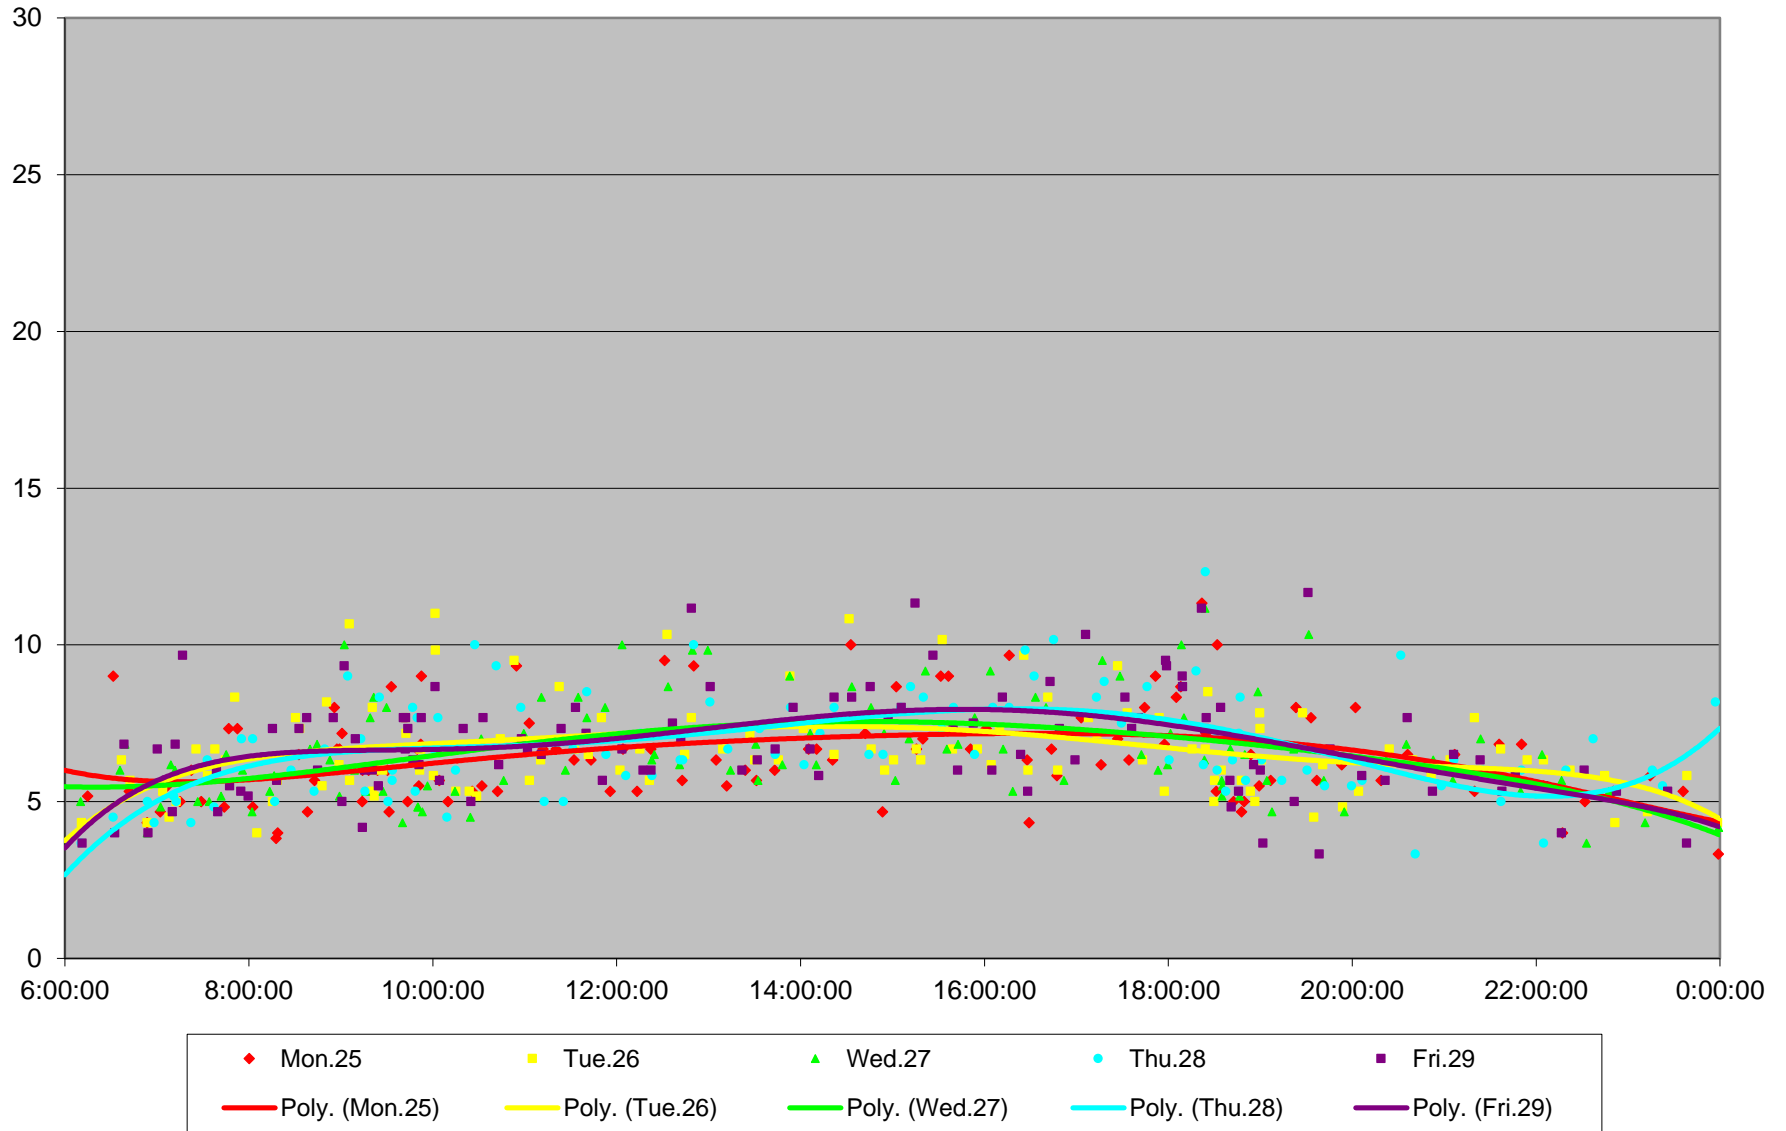

6 Bay Link Times From Charles To E of Bedford Northbound January 2016

6 Bay Link Times From Charles To E of Bedford Northbound January 2016

6 Bay Link Times From Charles To E of Bedford Northbound January 2016

6 Bay Link Times From Charles To E of Bedford Northbound January 2016

6 Bay Link Times From Charles To E of Bedford Northbound January 2016 Weekday Statistics

6 Bay Link Times From Charles To E of Bedford Northbound January 2016 Saturday Statistics

6 Bay Link Times From Charles To E of Bedford Northbound January 2016 Sunday Statistics