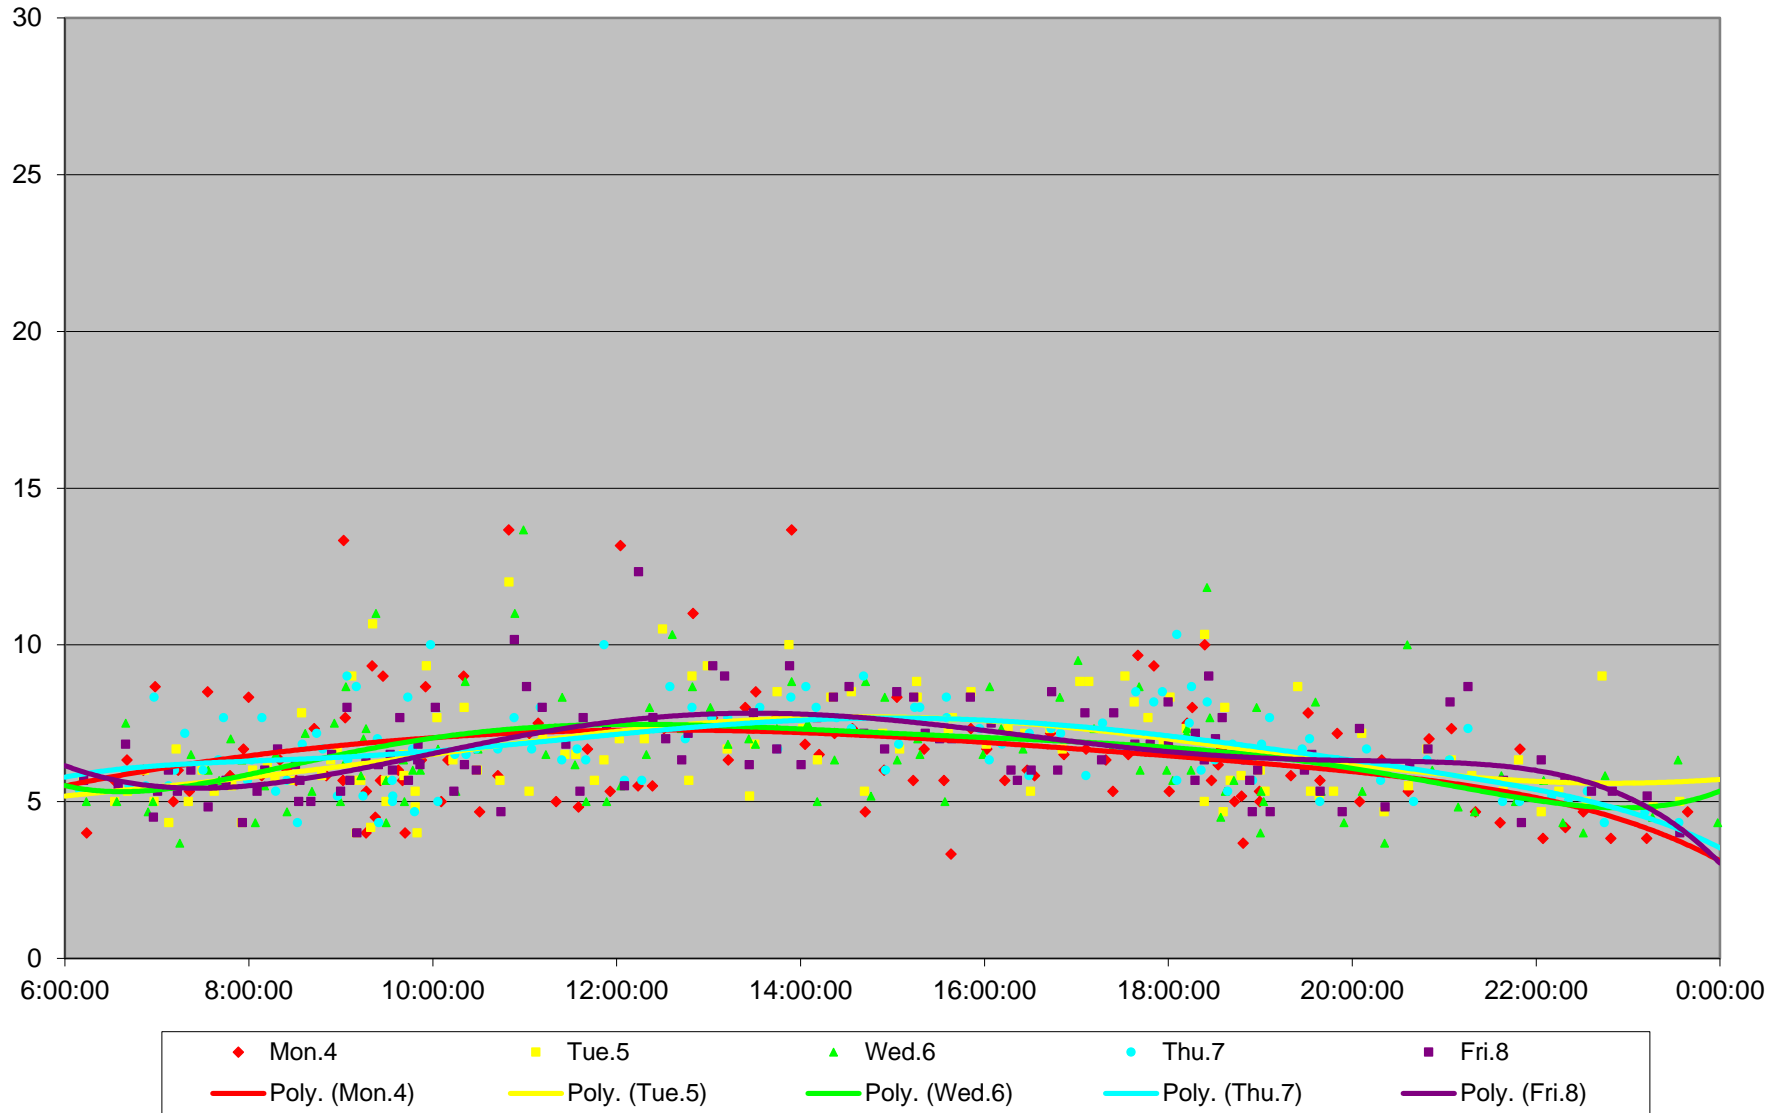

6 Bay Link Times From Charles To E of Bedford Northbound January 2016

6 Bay Link Times From Charles To E of Bedford Northbound January 2016

6 Bay Link Times From Charles To E of Bedford Northbound January 2016

6 Bay Link Times From Charles To E of Bedford Northbound January 2016

6 Bay Link Times From Charles To E of Bedford Northbound January 2016 Weekday Statistics

6 Bay Link Times From Charles To E of Bedford Northbound January 2016 Saturday Statistics

6 Bay Link Times From Charles To E of Bedford Northbound January 2016 Sunday Statistics