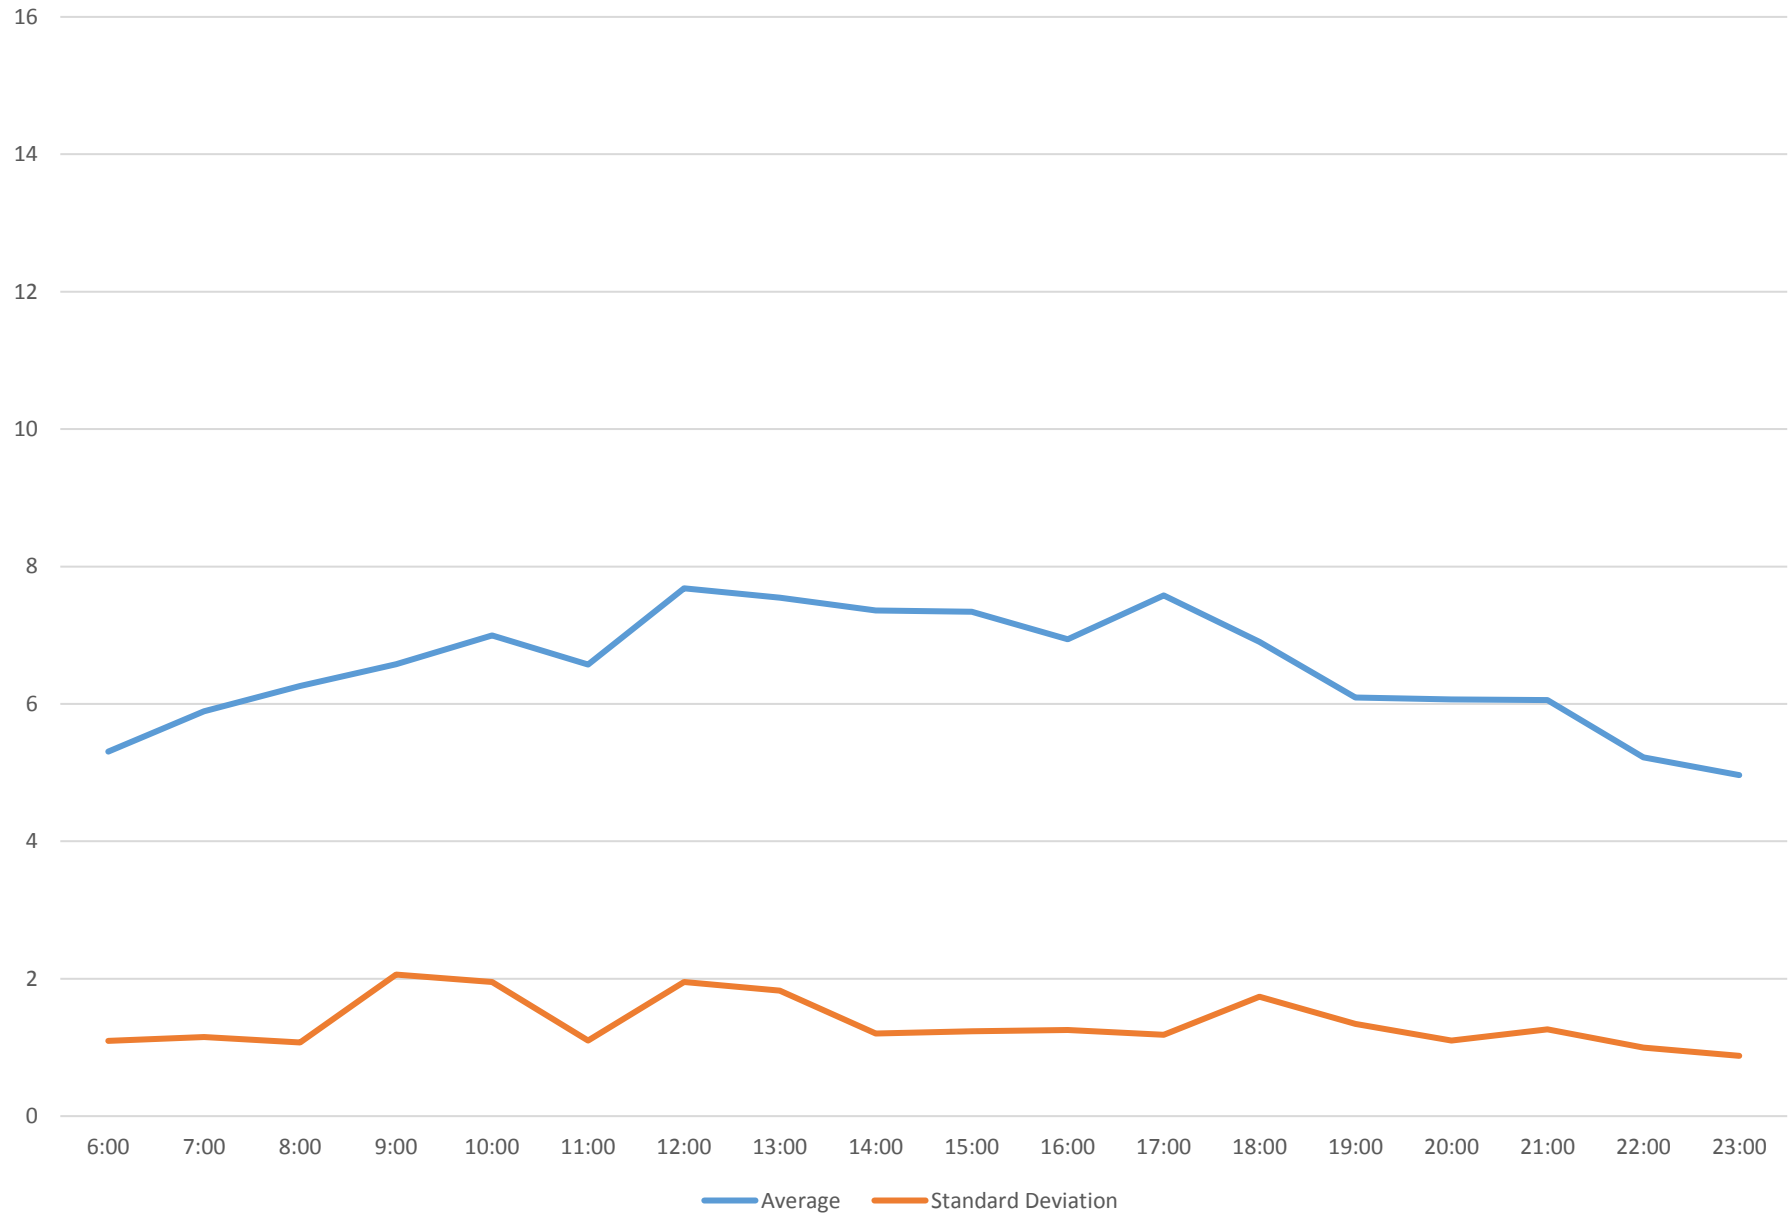

6 Bay Link Times From Charles To E of Bedford Northbound January 2016

6 Bay Link Times From Charles To E of Bedford Northbound January 2016

6 Bay Link Times From Charles To E of Bedford Northbound January 2016

6 Bay Link Times From Charles To E of Bedford Northbound January 2016

6 Bay Link Times From Charles To E of Bedford Northbound January 2016 Weekday Statistics

6 Bay Link Times From Charles To E of Bedford Northbound January 2016 Saturday Statistics

6 Bay Link Times From Charles To E of Bedford Northbound January 2016 Sunday Statistics