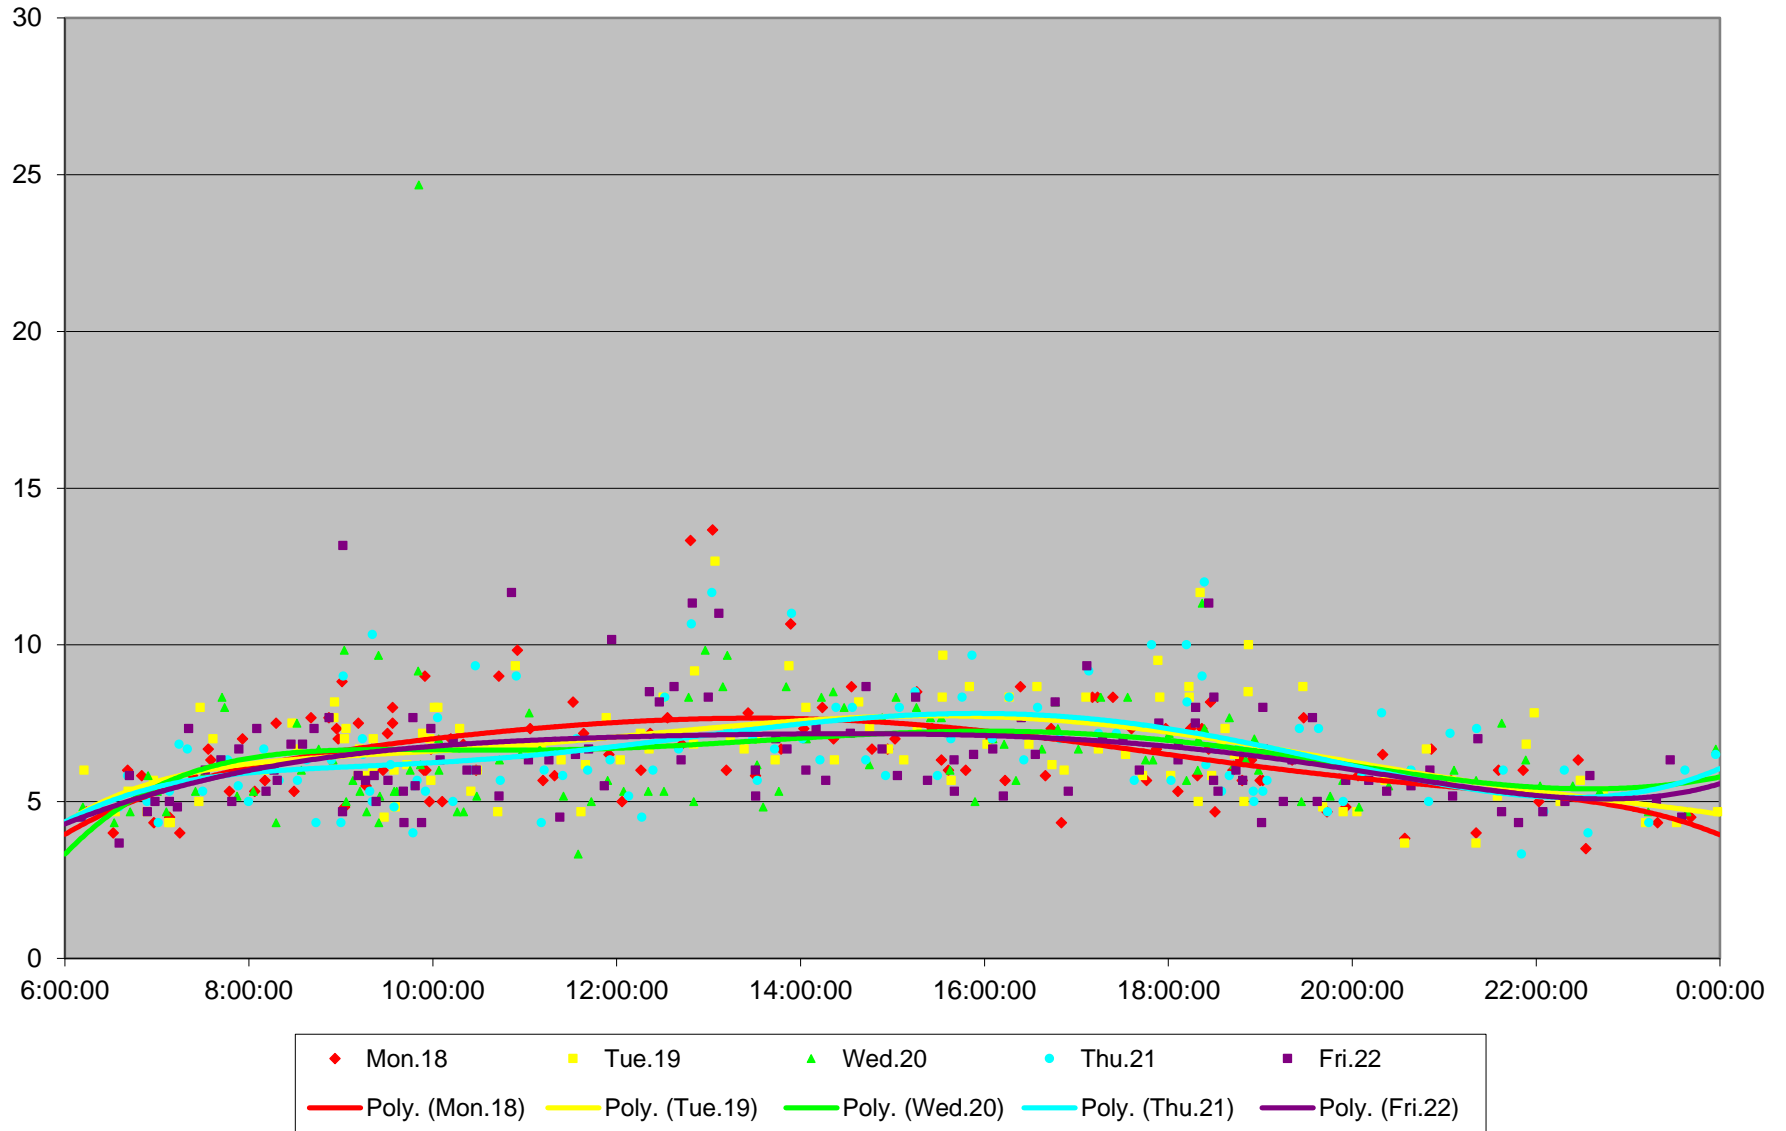

6 Bay Link Times From Charles To E of Bedford Northbound January 2016

6 Bay Link Times From Charles To E of Bedford Northbound January 2016

6 Bay Link Times From Charles To E of Bedford Northbound January 2016

6 Bay Link Times From Charles To E of Bedford Northbound January 2016

6 Bay Link Times From Charles To E of Bedford Northbound January 2016 Weekday Statistics

6 Bay Link Times From Charles To E of Bedford Northbound January 2016 Saturday Statistics

6 Bay Link Times From Charles To E of Bedford Northbound January 2016 Sunday Statistics