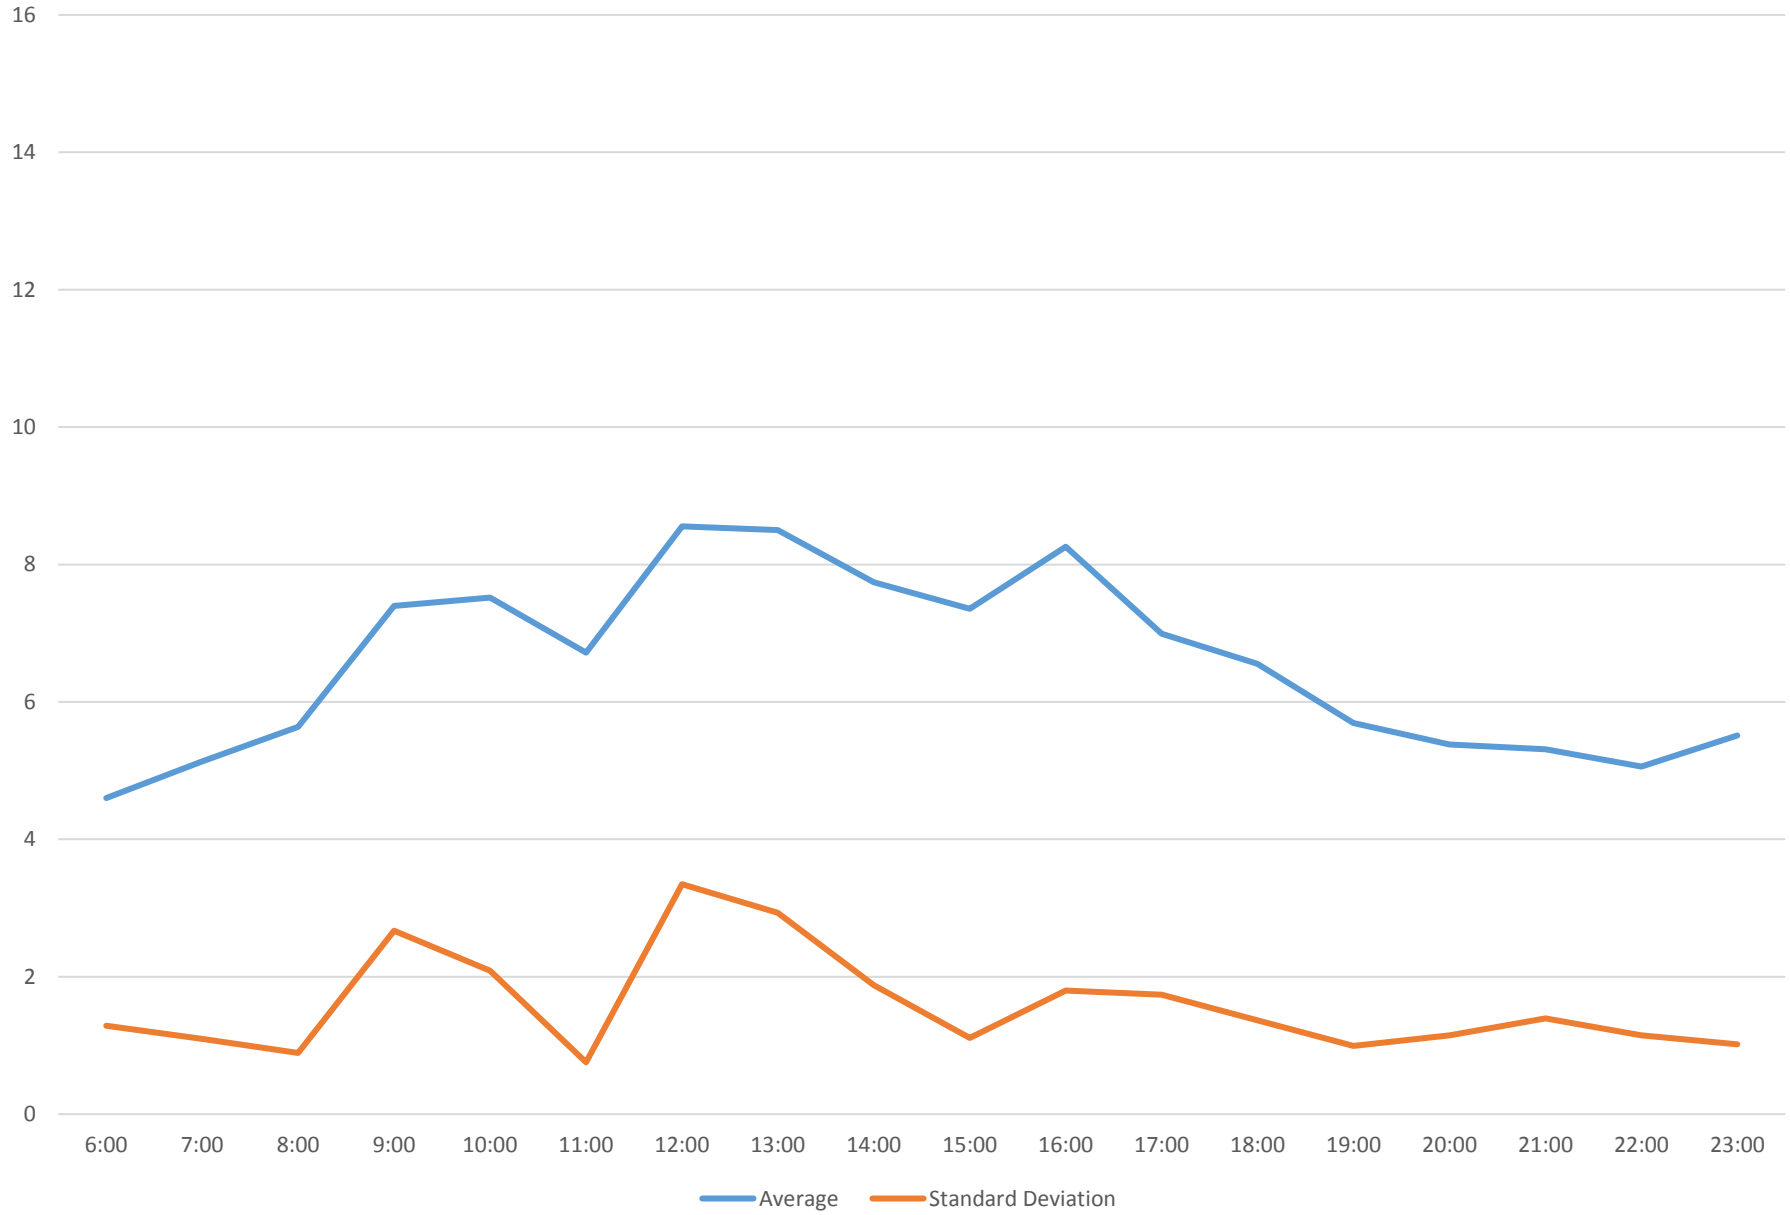

6 Bay Link Times From Charles To E of Bedford Northbound January 2016

6 Bay Link Times From Charles To E of Bedford Northbound January 2016

6 Bay Link Times From Charles To E of Bedford Northbound January 2016

6 Bay Link Times From Charles To E of Bedford Northbound January 2016

6 Bay Link Times From Charles To E of Bedford Northbound January 2016 Weekday Statistics

6 Bay Link Times From Charles To E of Bedford Northbound January 2016 Saturday Statistics

6 Bay Link Times From Charles To E of Bedford Northbound January 2016 Sunday Statistics