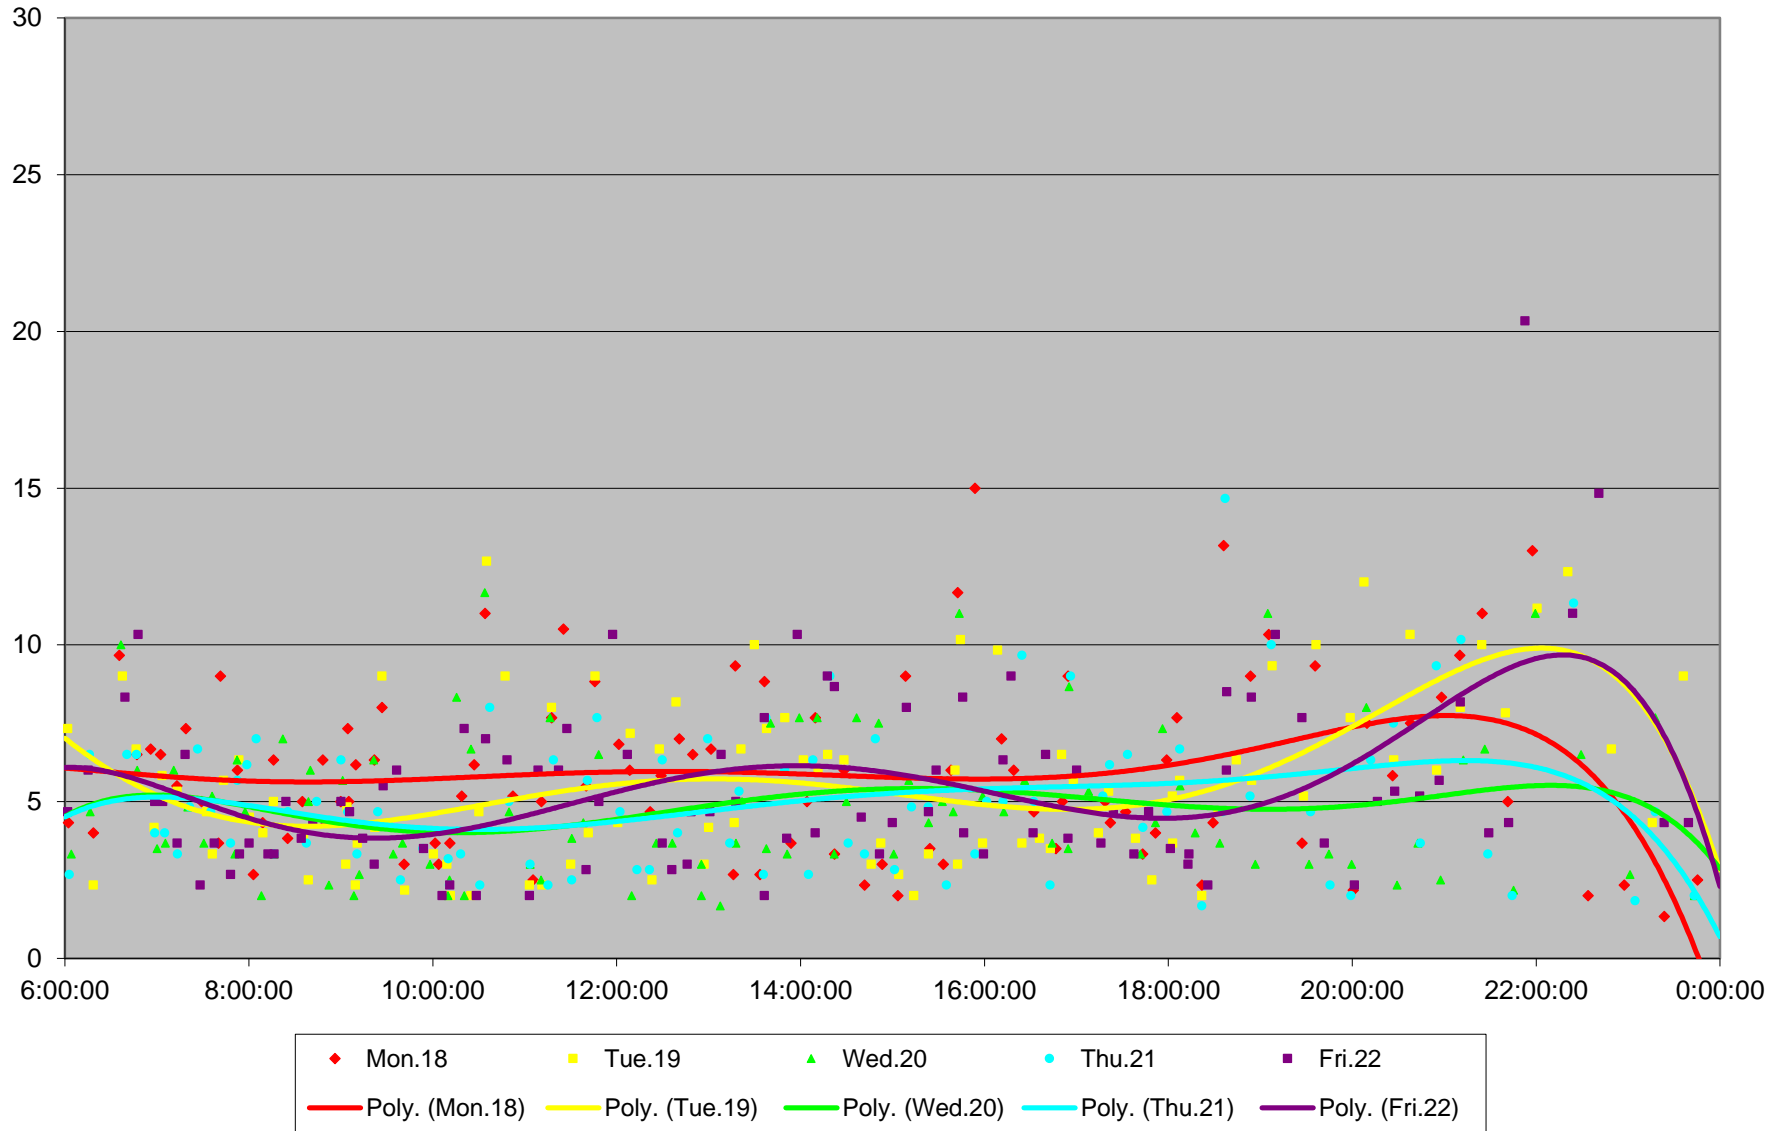

6 Bay Terminal Round Trip From E of Bedford To E of Bedford January 2016