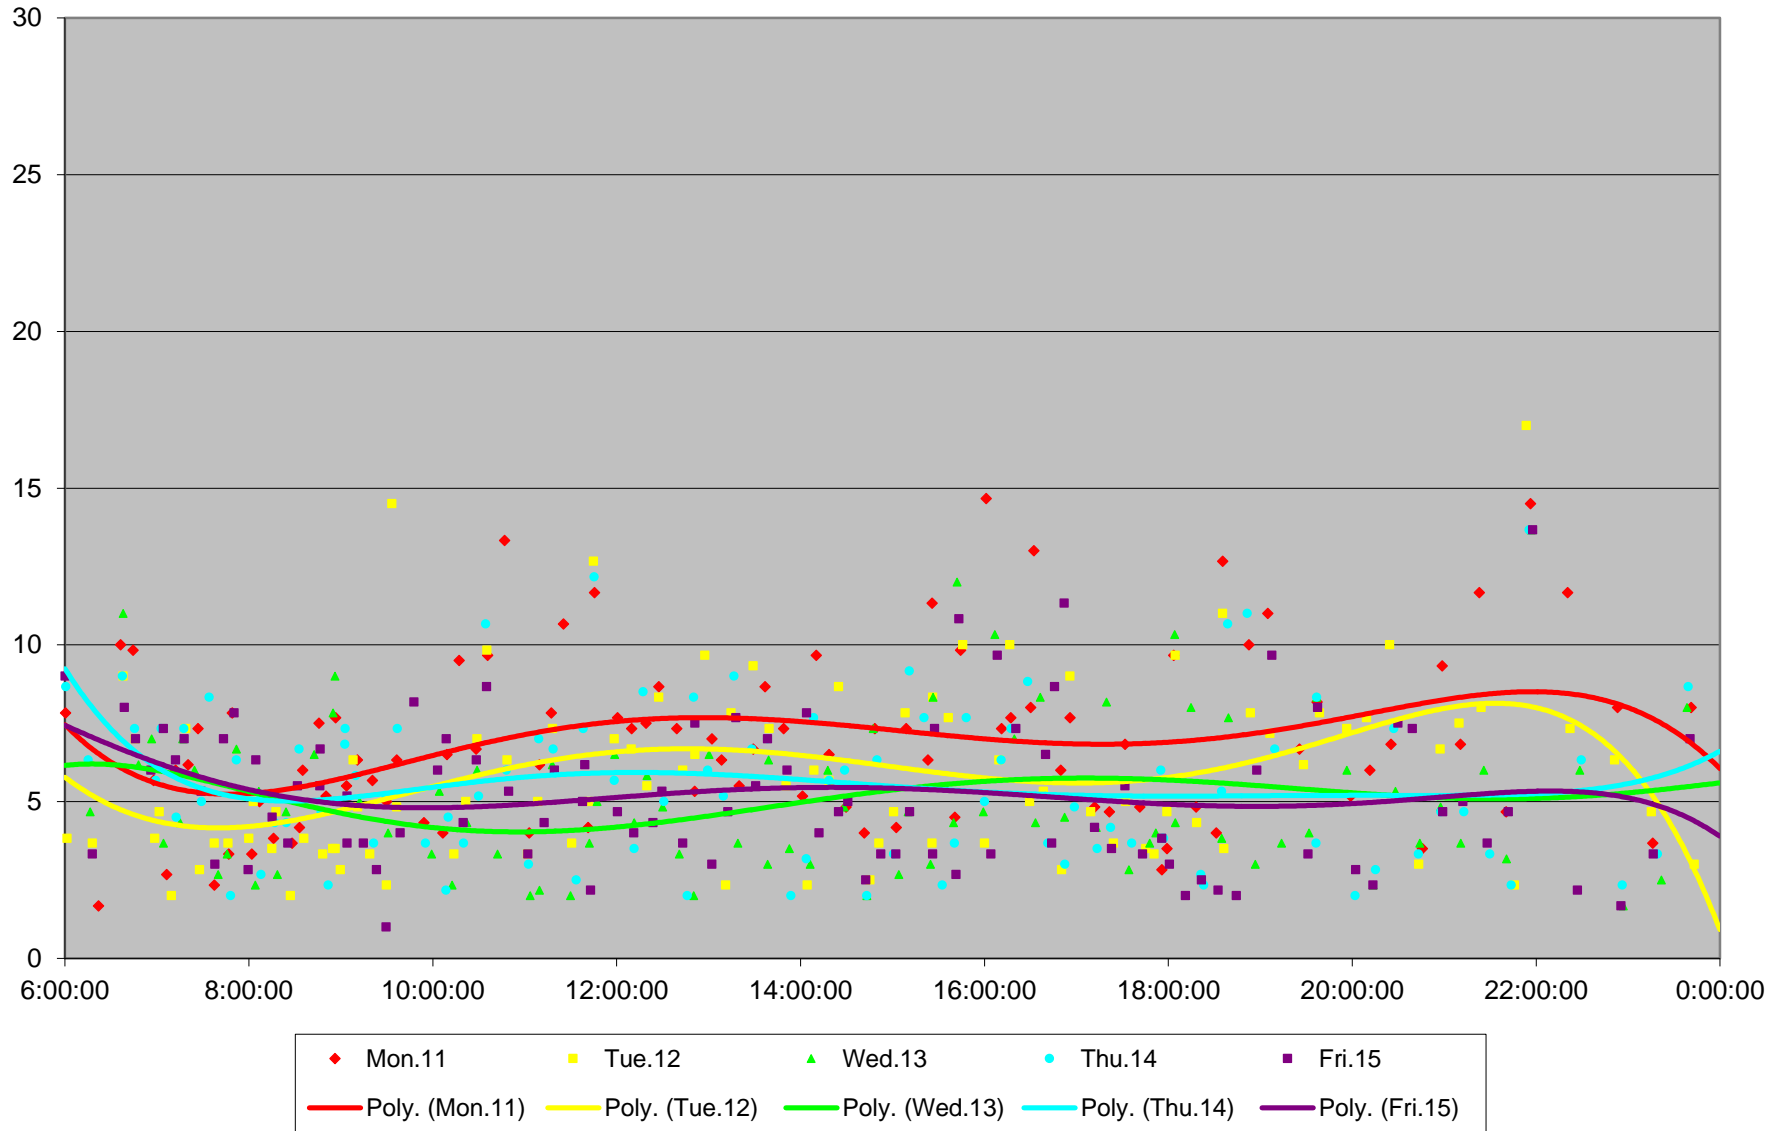

### 6 Bay Terminal Round Trip From E of Bedford To E of Bedford January 2016