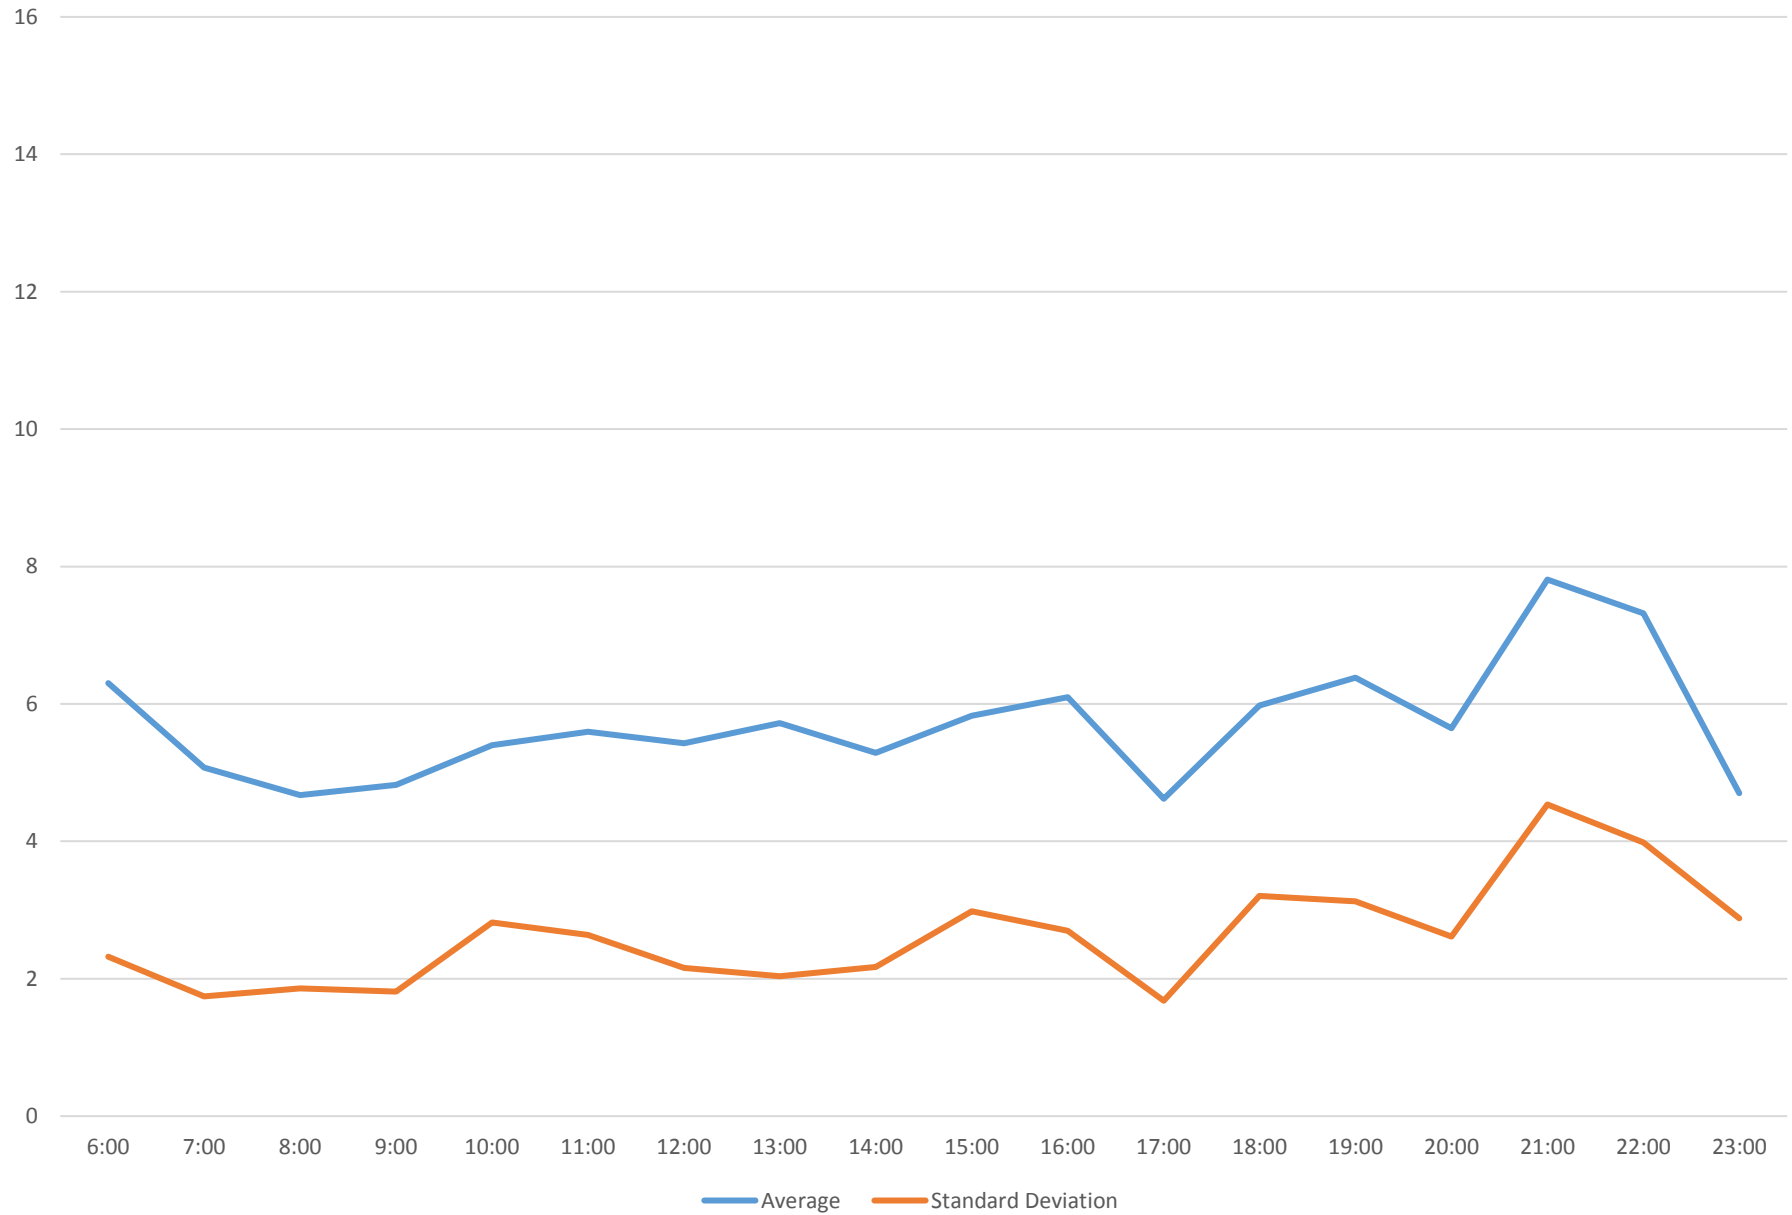

### 6 Bay Terminal Round Trip From E of Bedford To E of Bedford January 2016

### 6 Bay Terminal Round Trip From E of Bedford To E of Bedford January 2016

6 Bay Terminal Round Trip From E of Bedford To E of Bedford January 2016 Weekday Statistics

6 Bay Terminal Round Trip From E of Bedford To E of Bedford January 2016 Saturday Statistics