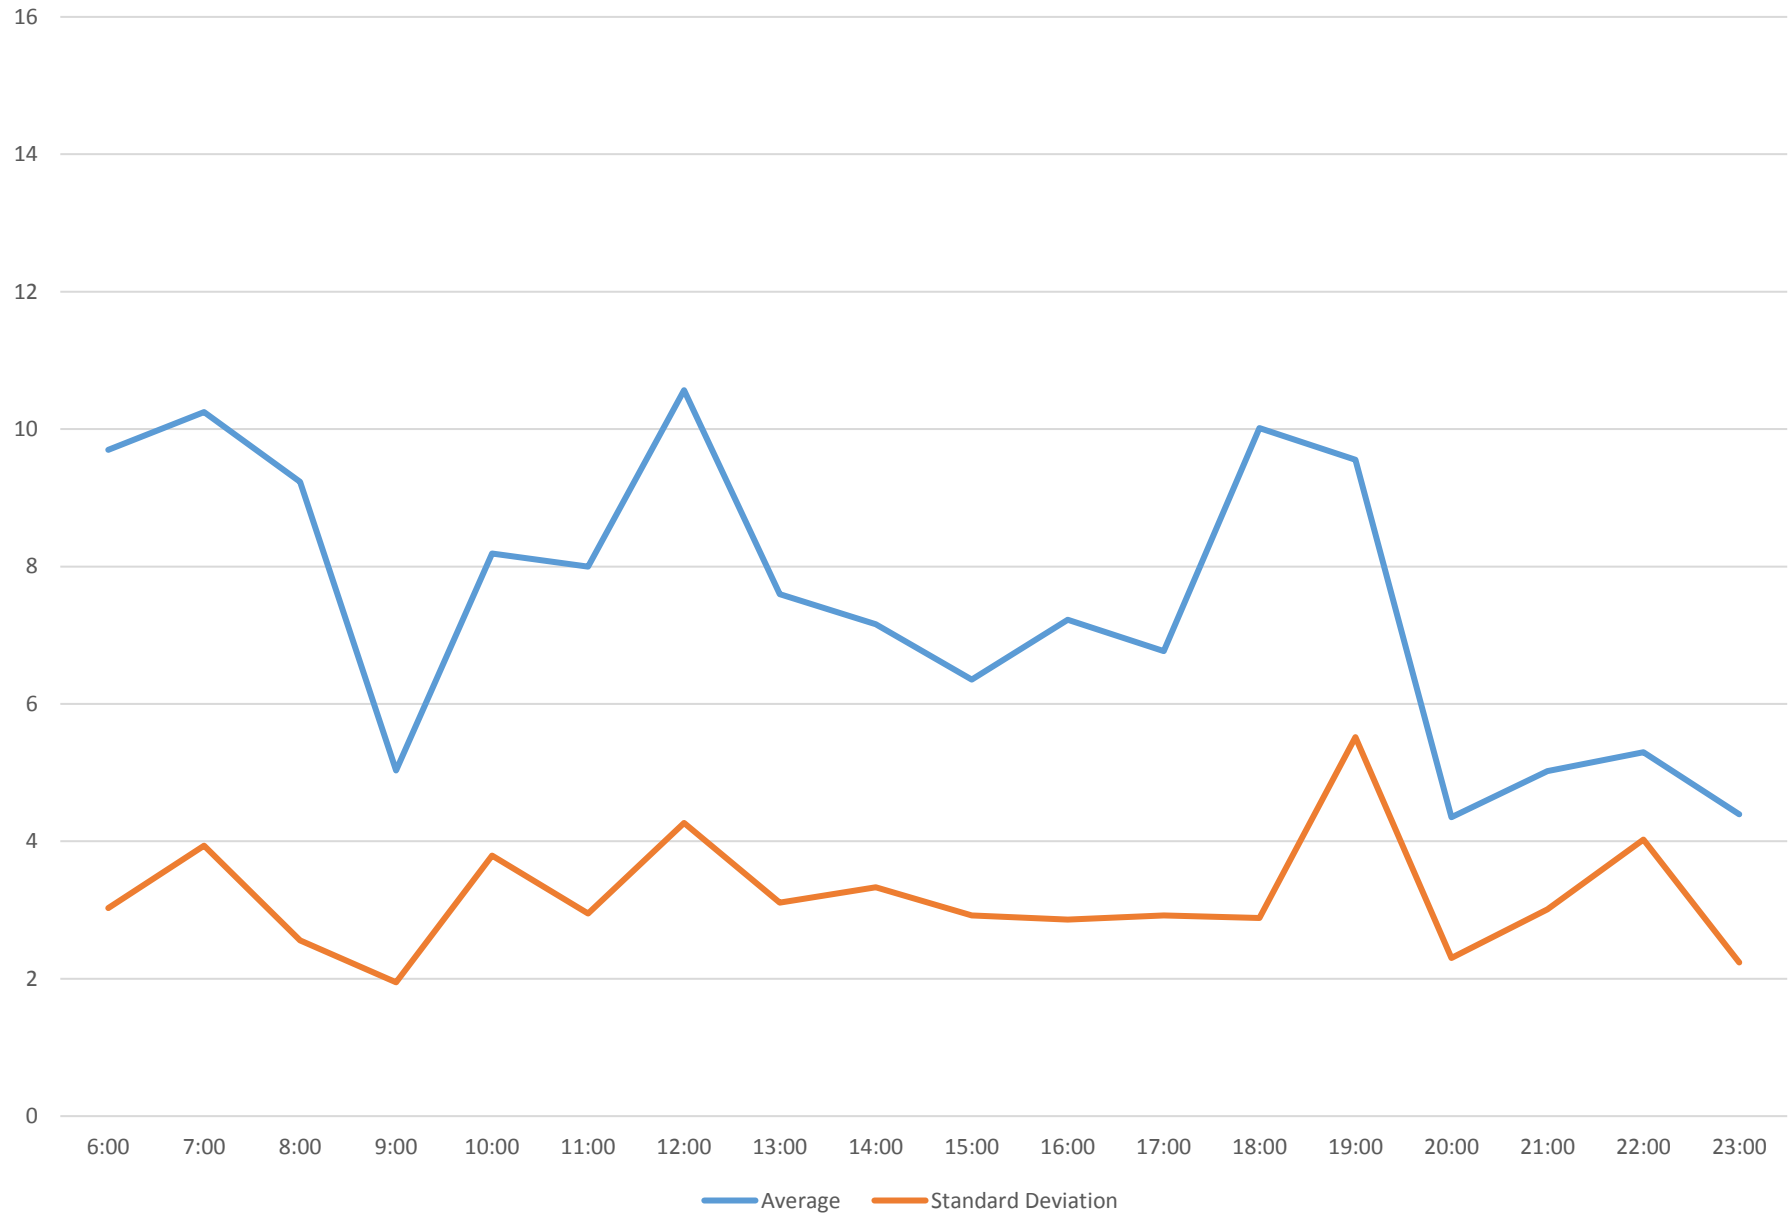

### 6 Bay Terminal Round Trip From E of Bedford To E of Bedford January 2016

### 6 Bay Terminal Round Trip From E of Bedford To E of Bedford January 2016

6 Bay Terminal Round Trip From E of Bedford To E of Bedford January 2016 Weekday Statistics

6 Bay Terminal Round Trip From E of Bedford To E of Bedford January 2016 Saturday Statistics

6 Bay Terminal Round Trip From E of Bedford To E of Bedford January 2016 Sunday Statistics