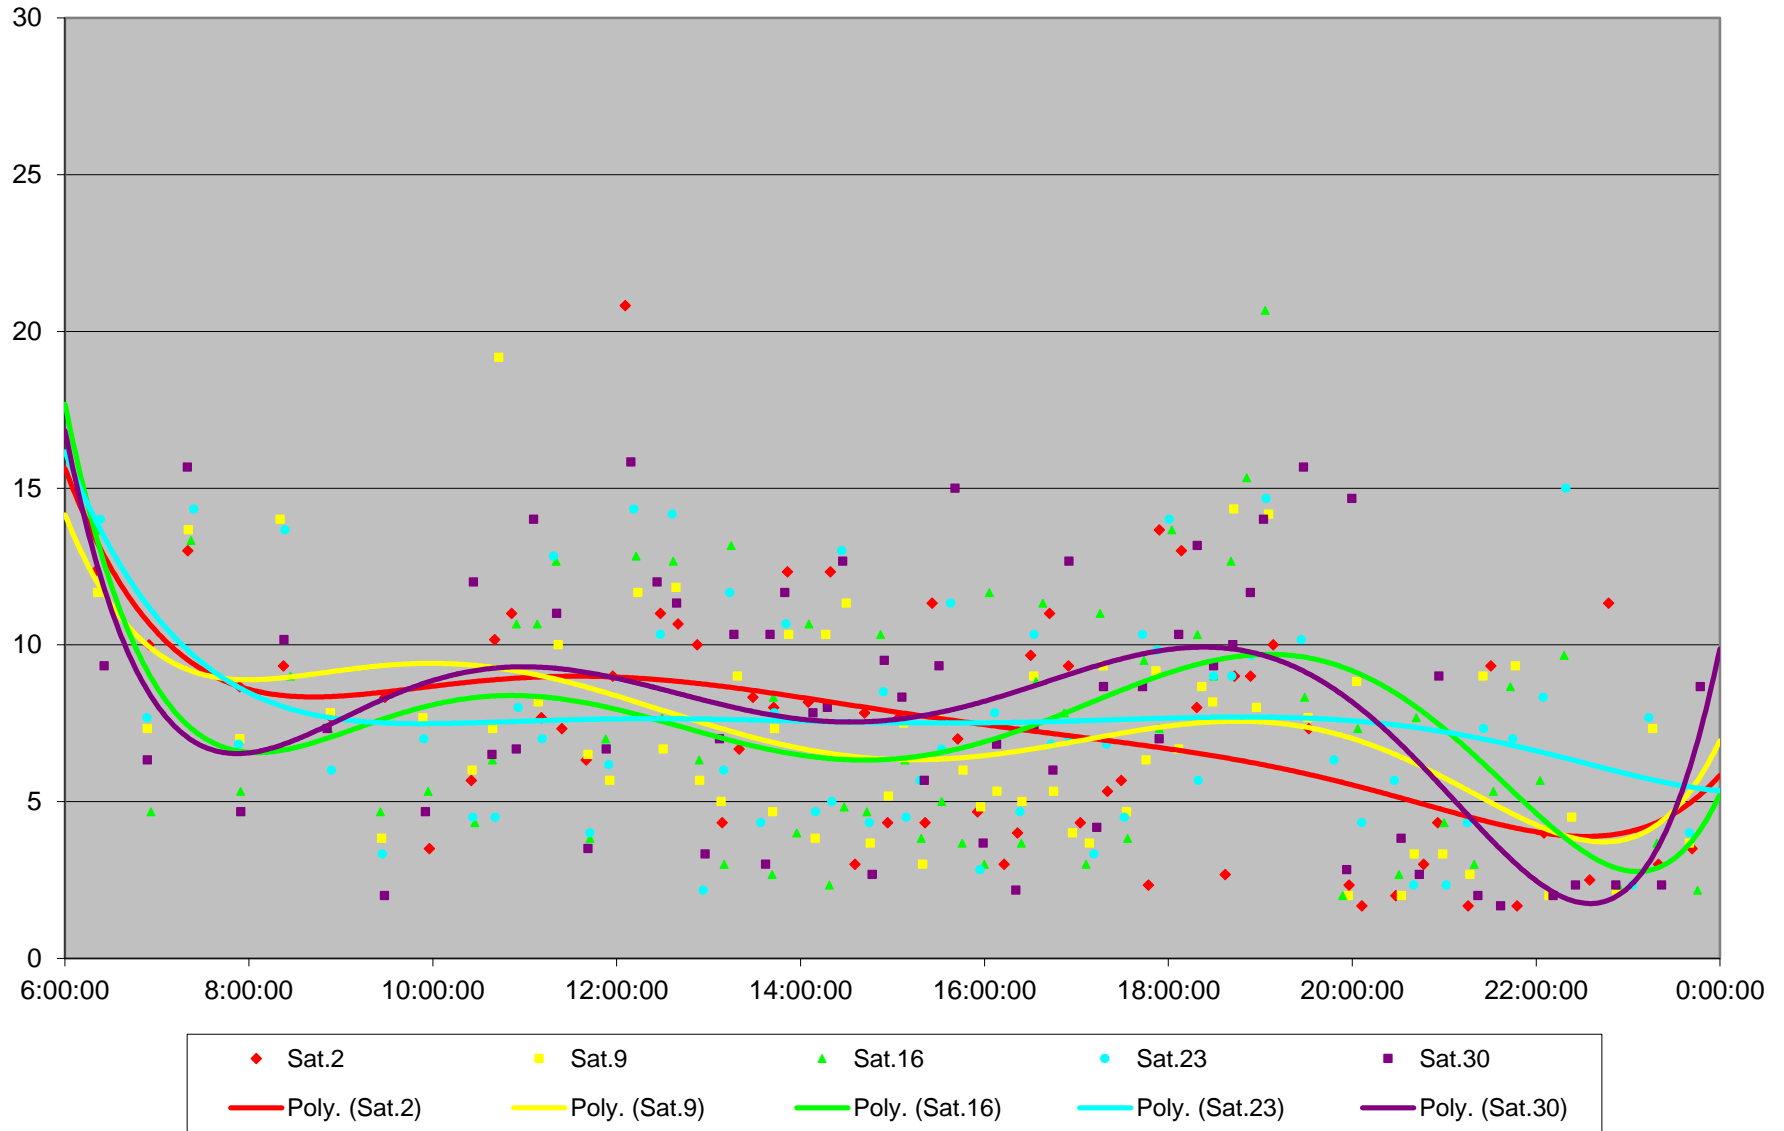

6 Bay Terminal Round Trip From E of Bedford To E of Bedford January 2016