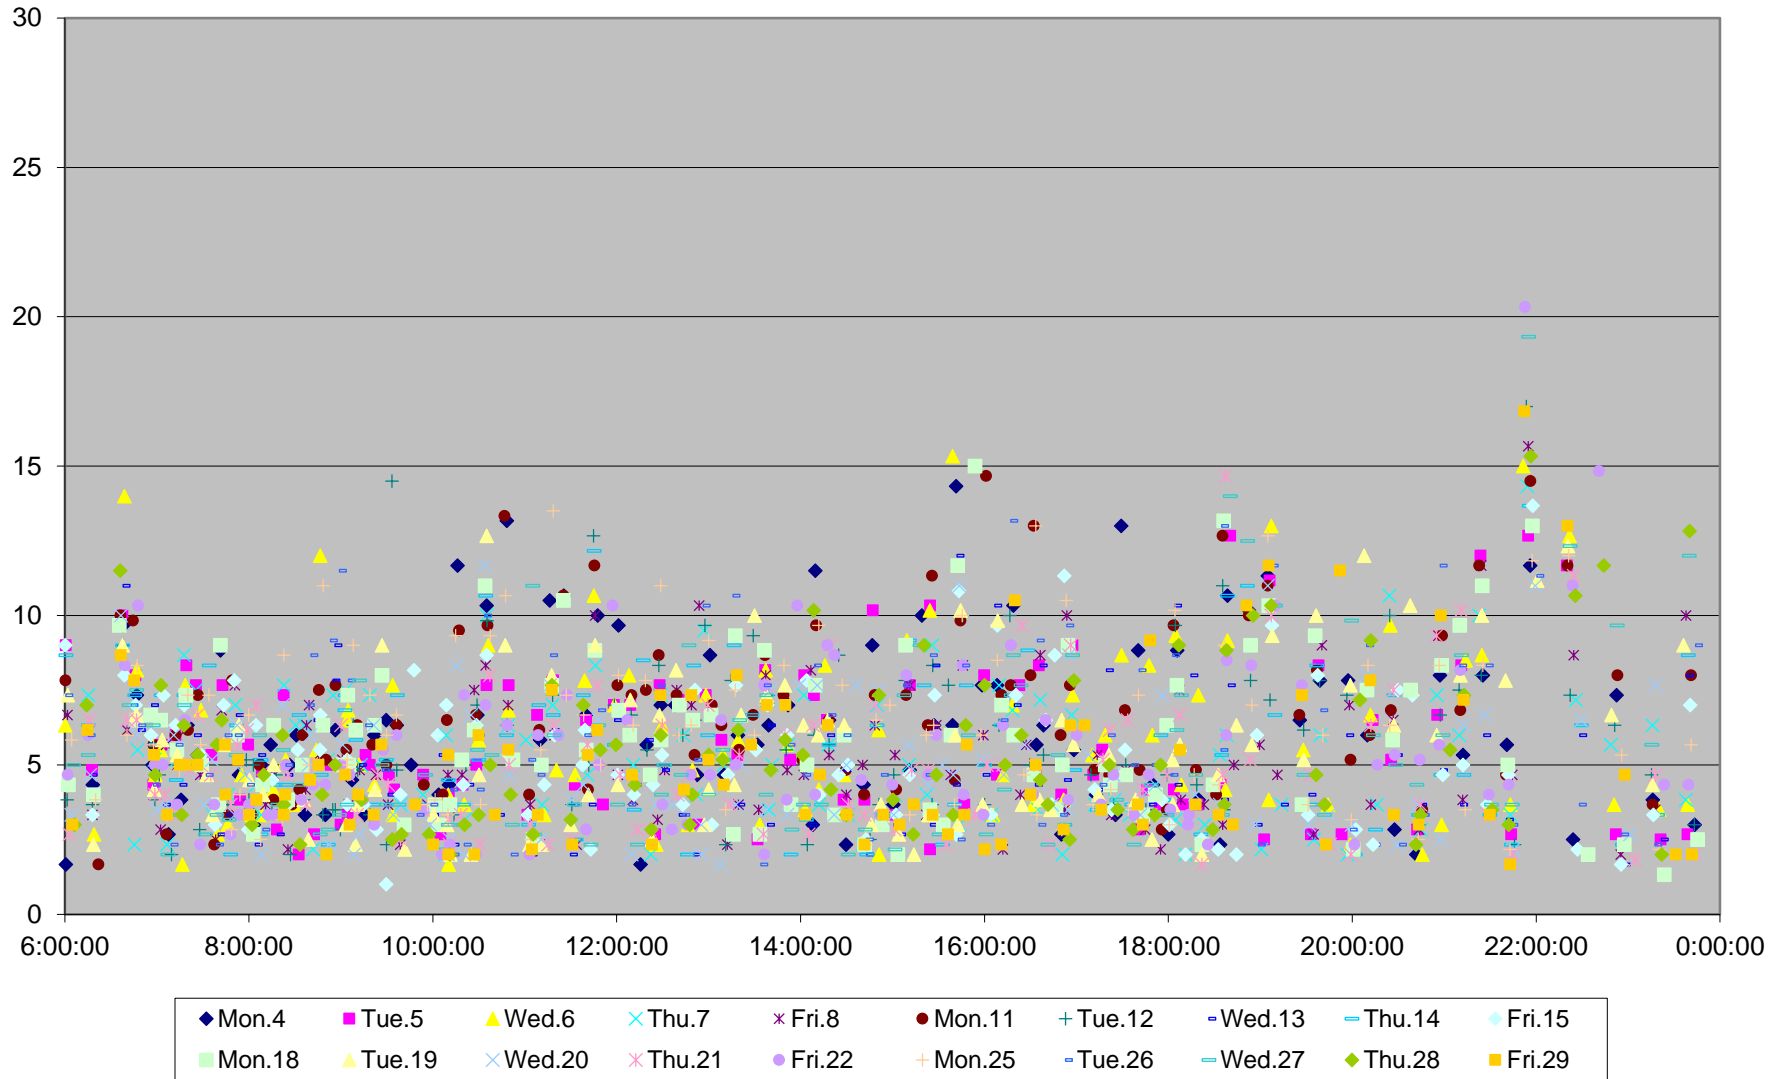

6 Bay Terminal Round Trip From E of Bedford To E of Bedford January 2016