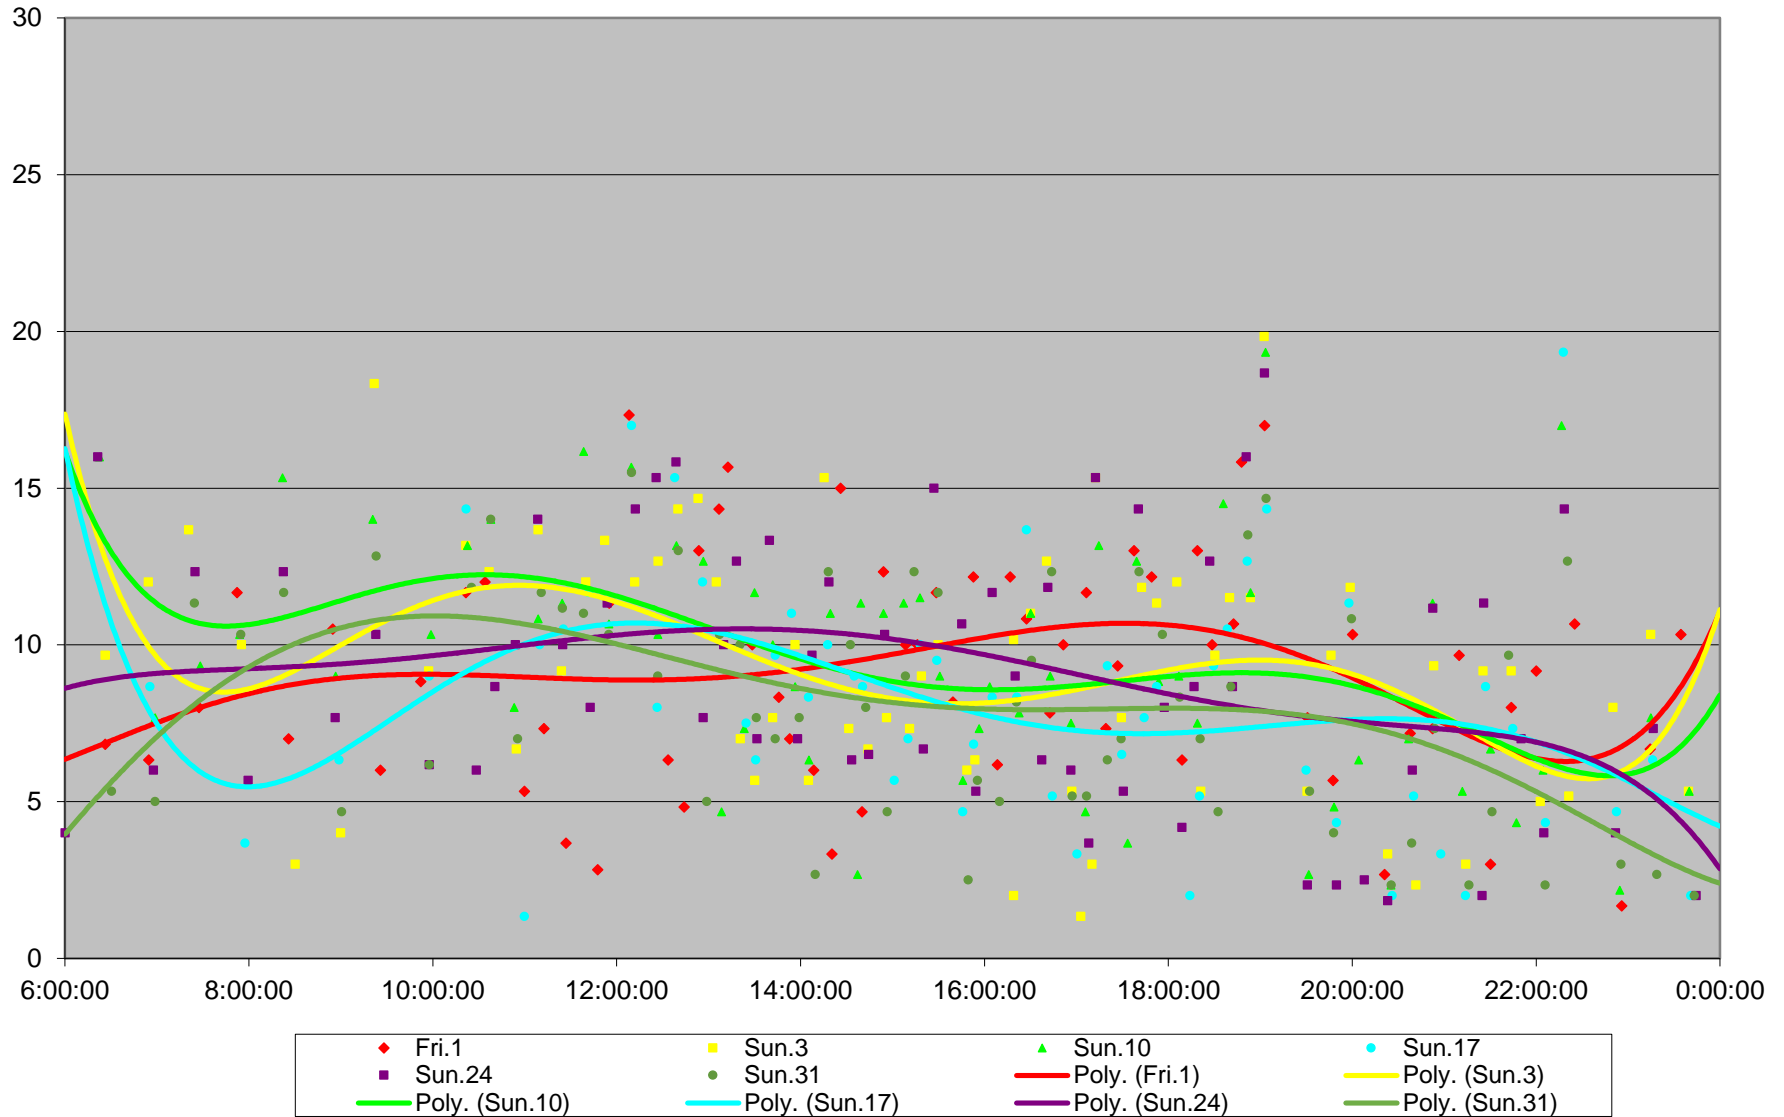

6 Bay Terminal Round Trip From E of Bedford To E of Bedford January 2016 Weekday Statistics

6 Bay Terminal Round Trip From E of Bedford To E of Bedford January 2016