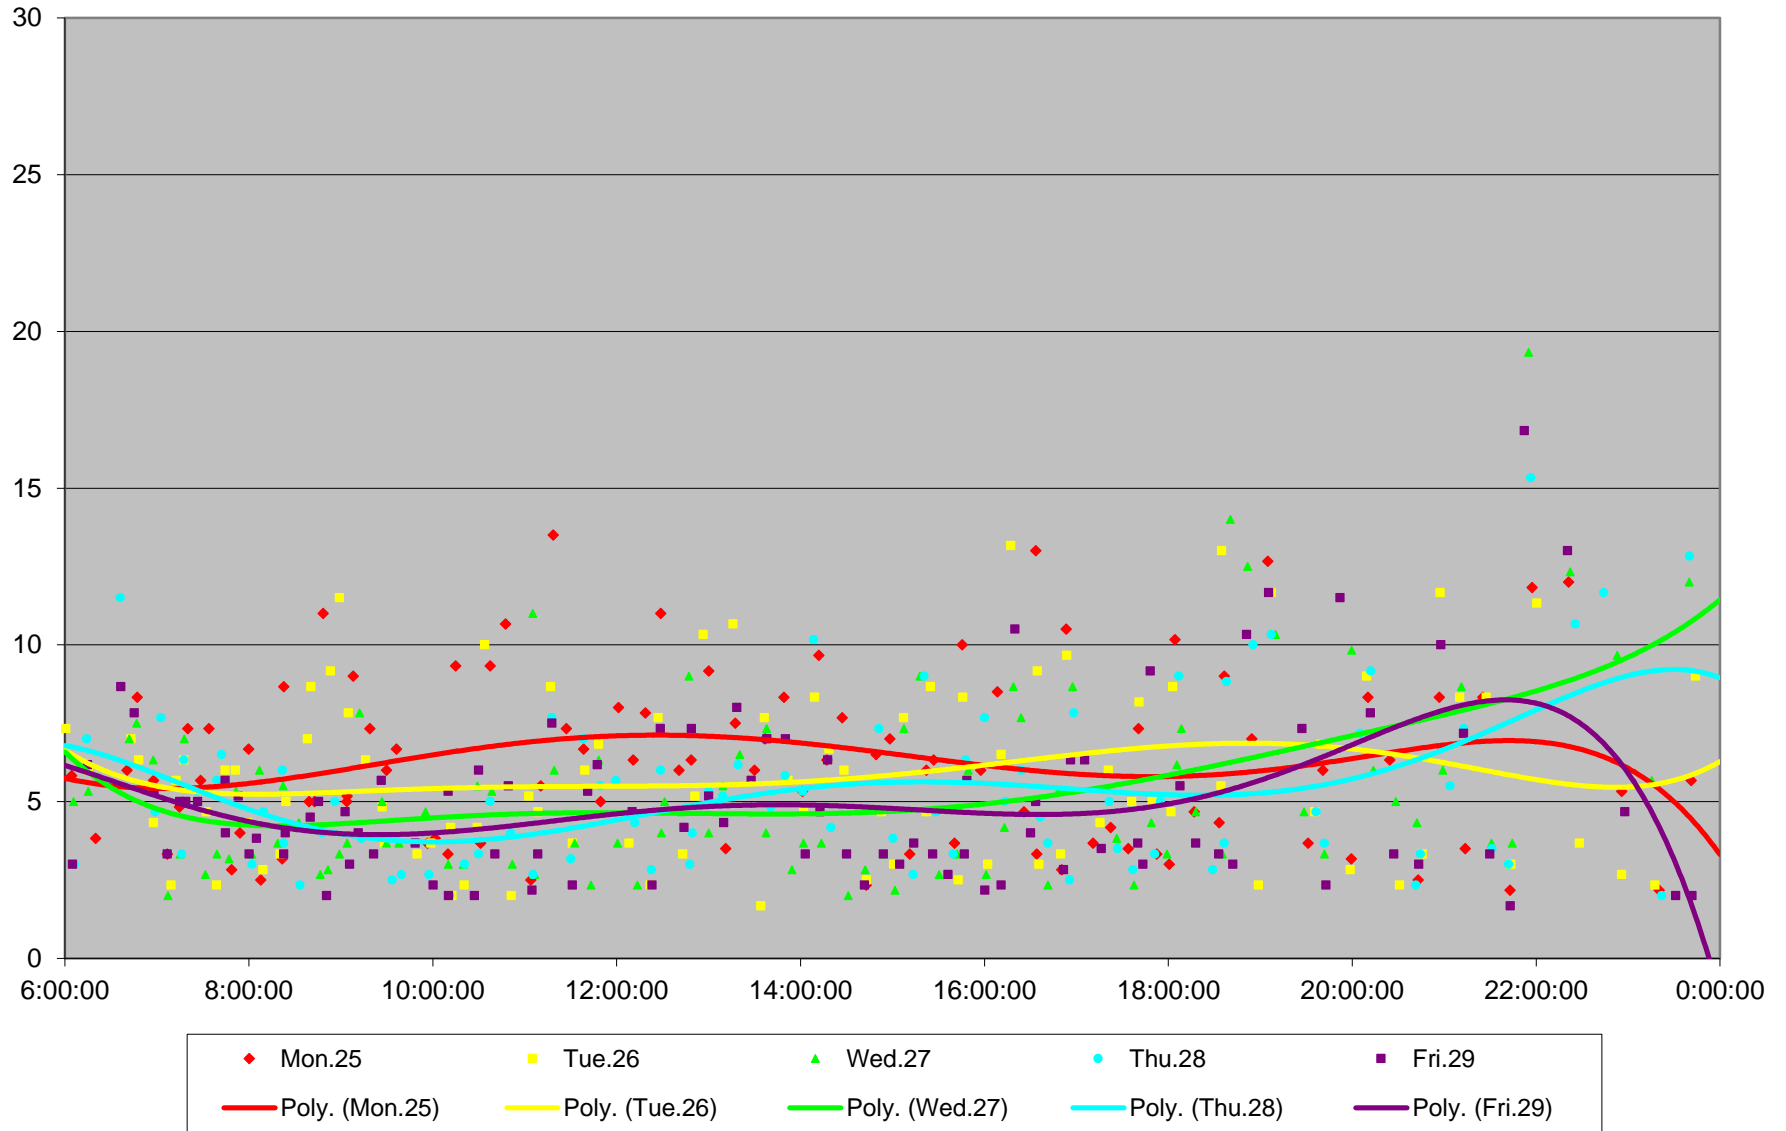

6 Bay Terminal Round Trip From E of Bedford To E of Bedford January 2016