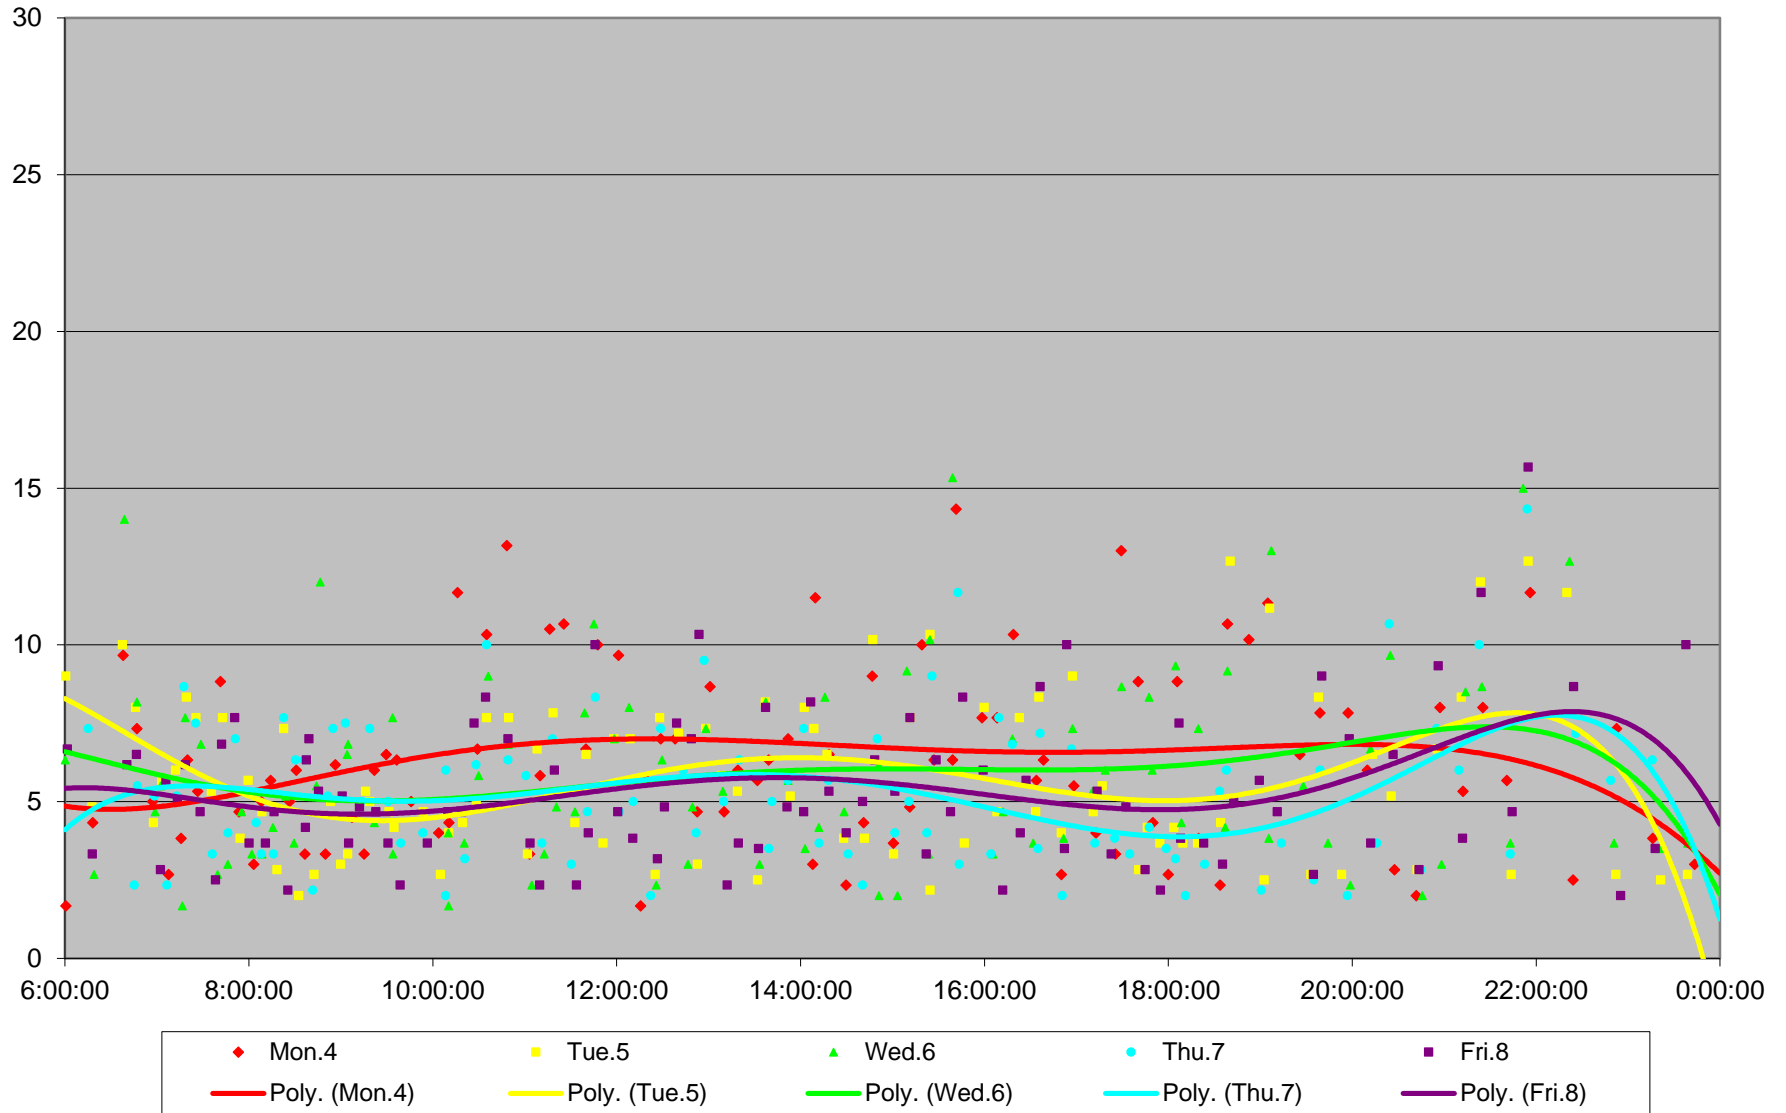

### 6 Bay Terminal Round Trip From E of Bedford To E of Bedford January 2016