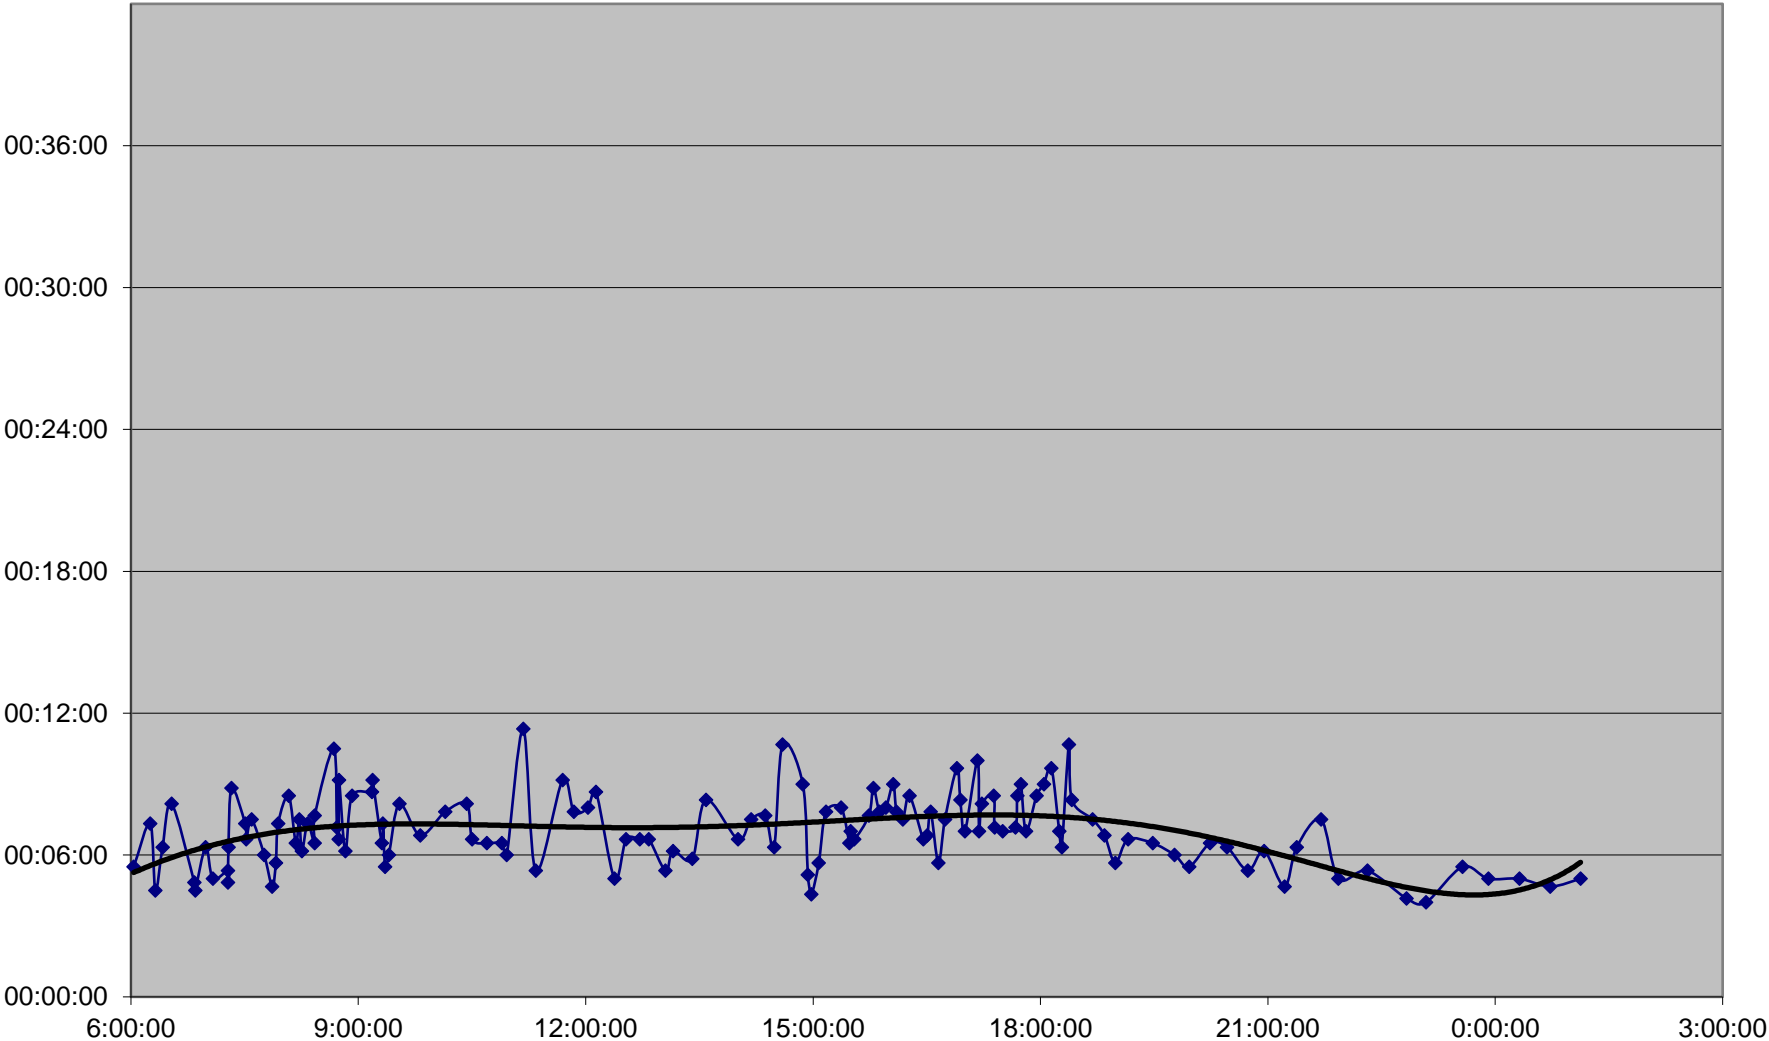

6 Bay Link Times Wednesday 13 Jan 2016 from E of Bedford to Charles Southbound

6 Bay Link Times Wednesday 13 Jan 2016 from Charles to Dundas St Southbound

6 Bay Link Times Wednesday 13 Jan 2016 from Dundas St to Front St Southbound

6 Bay Link Times Wednesday 13 Jan 2016 from Front St to Jarvis St Southbound