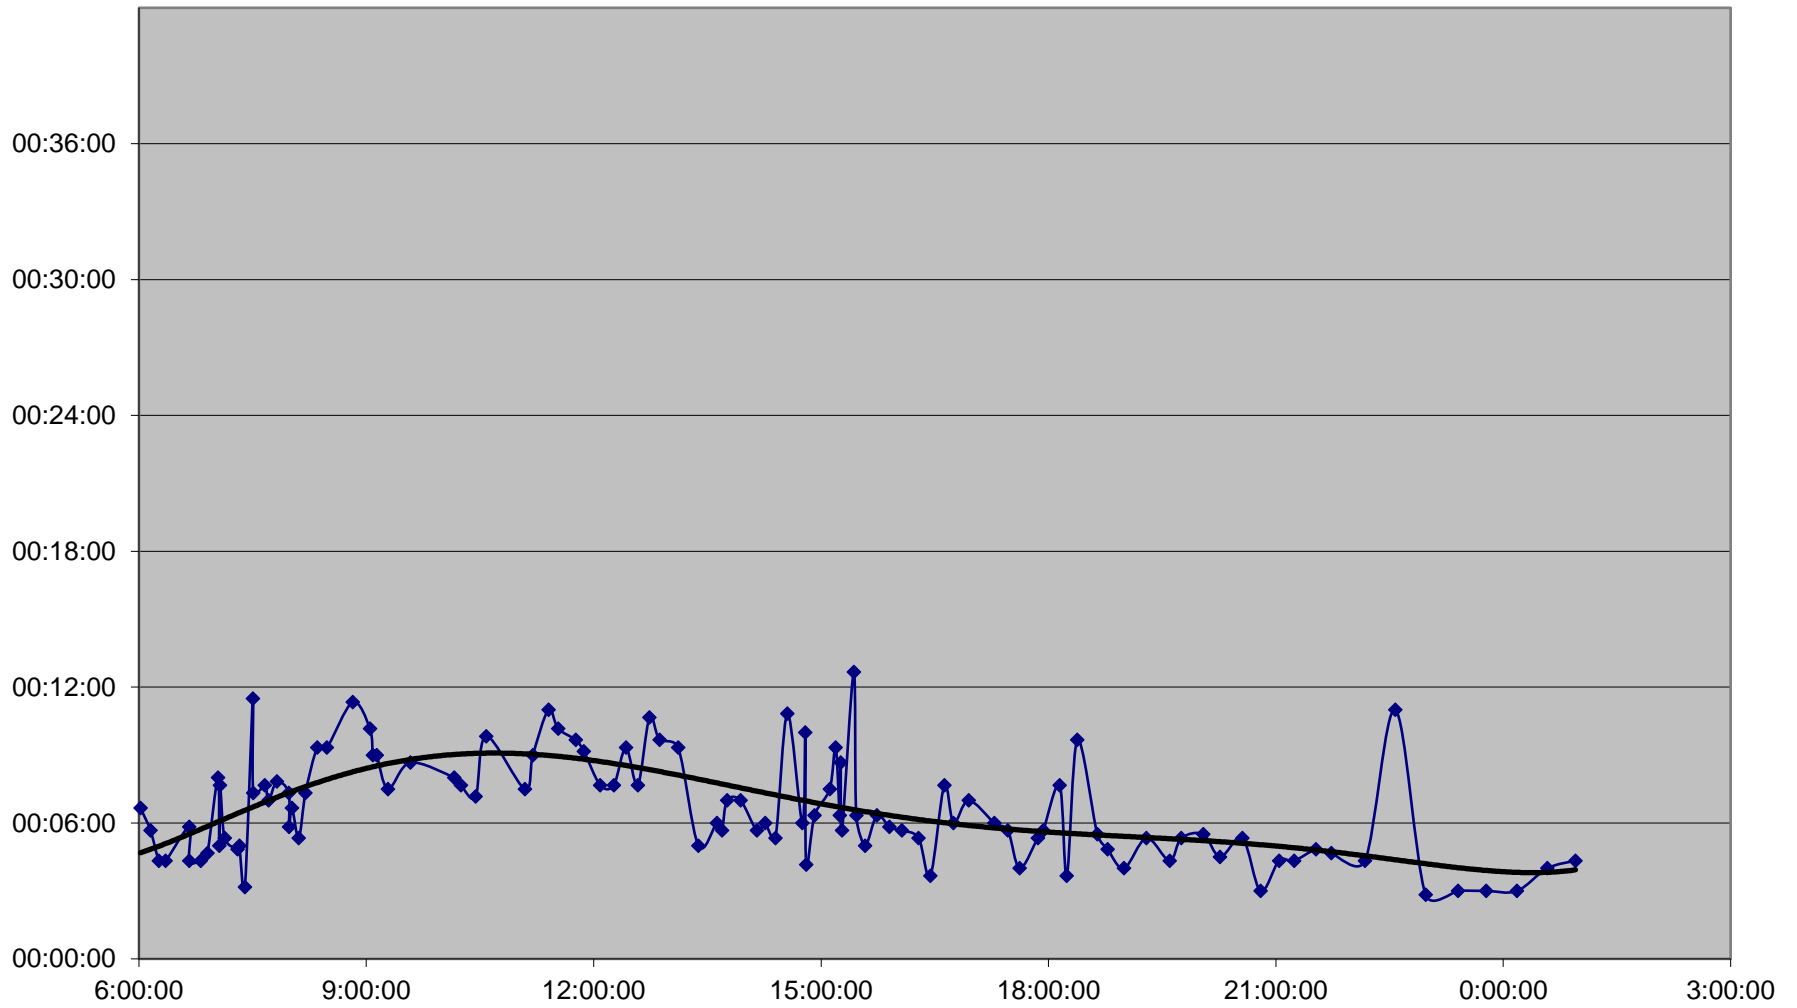

6 Bay Link Times Wednesday 13 Jan 2016 from E of Bedford to Charles Southbound

6 Bay Link Times Wednesday 13 Jan 2016 from Charles to Dundas St Southbound

6 Bay Link Times Wednesday 13 Jan 2016 from Dundas St to Front St Southbound