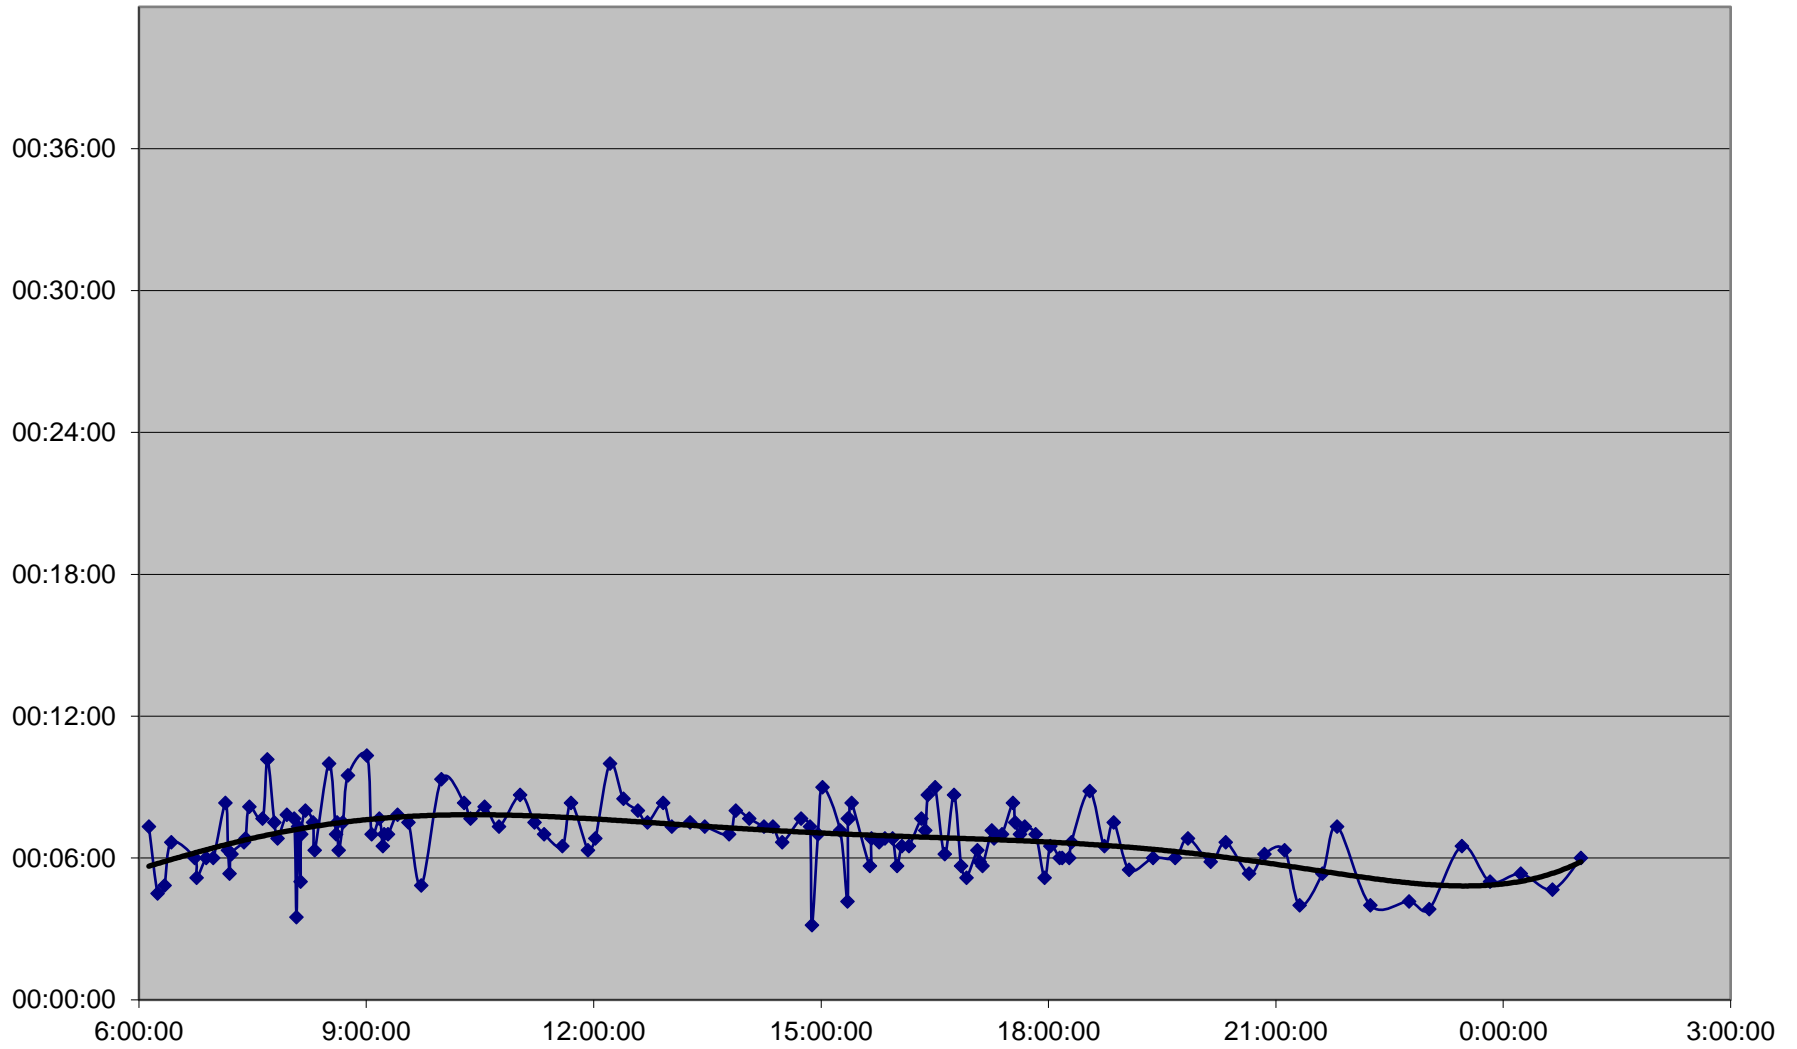

6 Bay Link Times Wednesday 13 Jan 2016 from E of Bedford to Charles Southbound

6 Bay Link Times Wednesday 13 Jan 2016 from Charles to Dundas St Southbound

6 Bay Link Times Wednesday 13 Jan 2016 from Dundas St to Front St Southbound

6 Bay Link Times Wednesday 13 Jan 2016 from Front St to Jarvis St Southbound