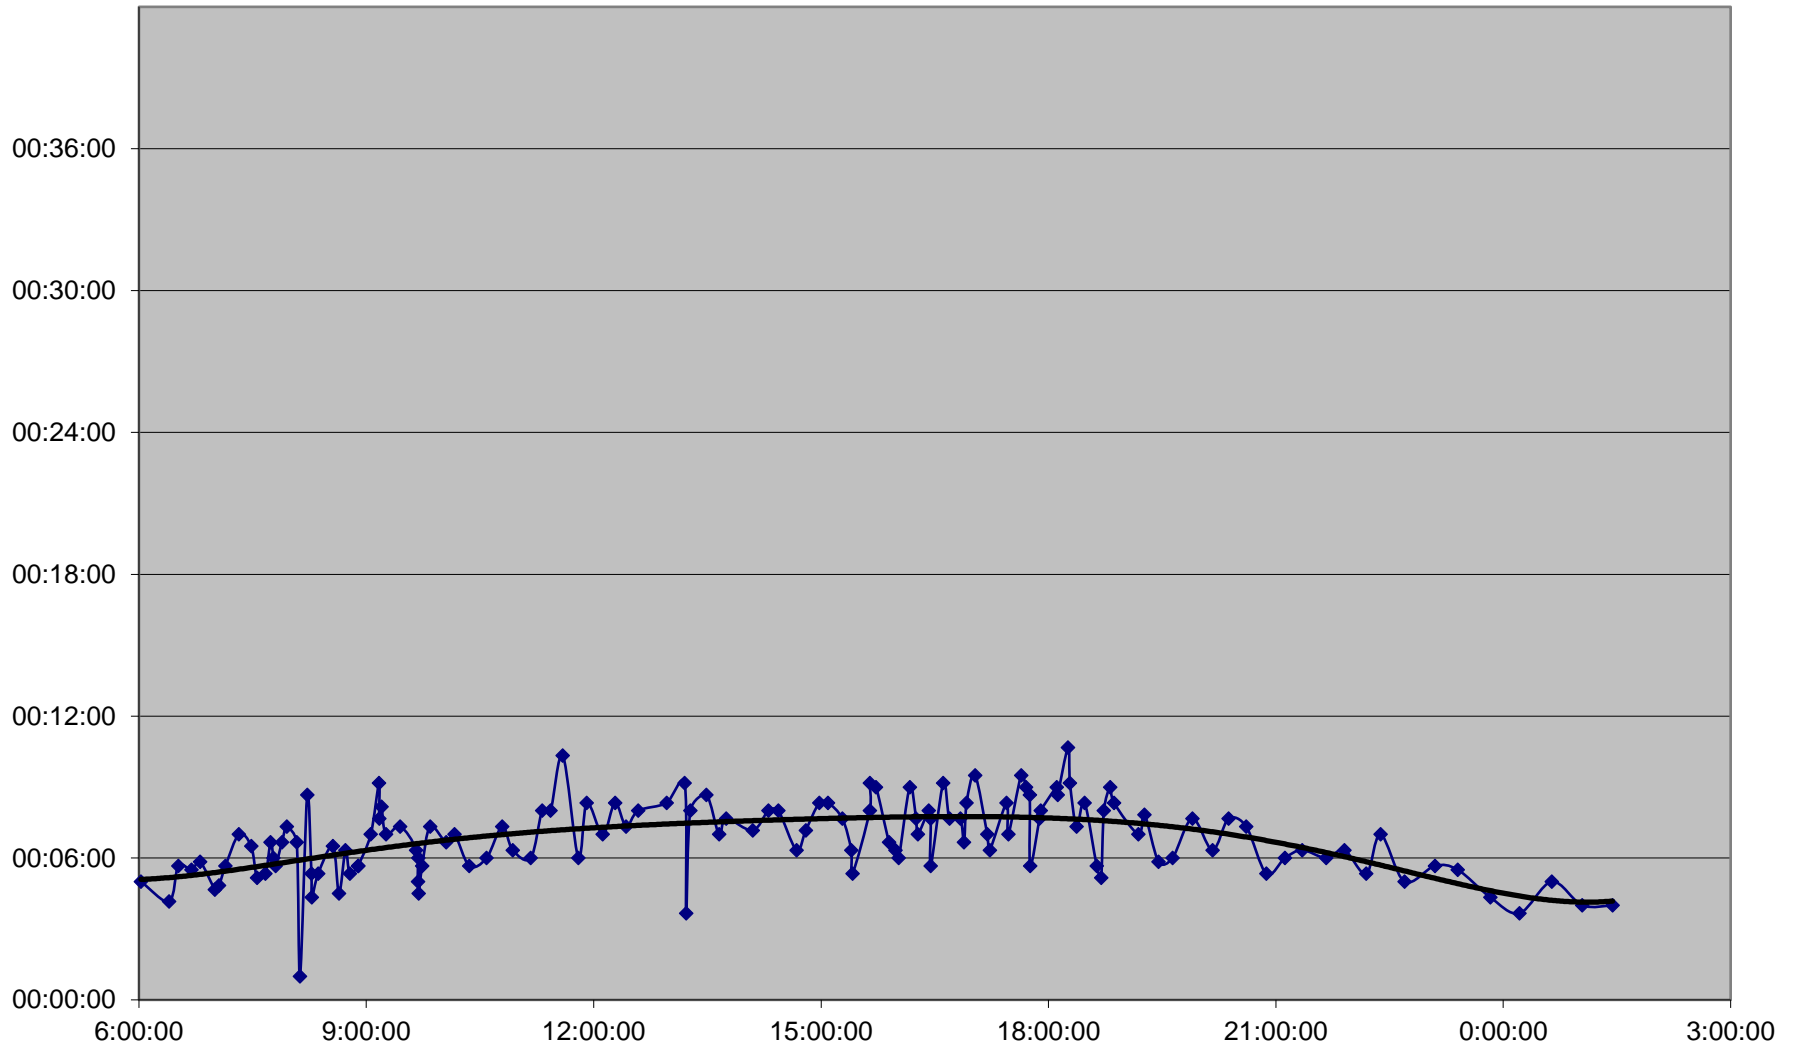

6 Bay Link Times Wednesday 13 Jan 2016 from Jarvis St to Front St Westbound

6 Bay Link Times Wednesday 13 Jan 2016 from Front St to Dundas St Westbound

6 Bay Link Times Wednesday 13 Jan 2016 from Dundas St to Charles Westbound

6 Bay Link Times Wednesday 13 Jan 2016 from Charles to E of Bedford Westbound