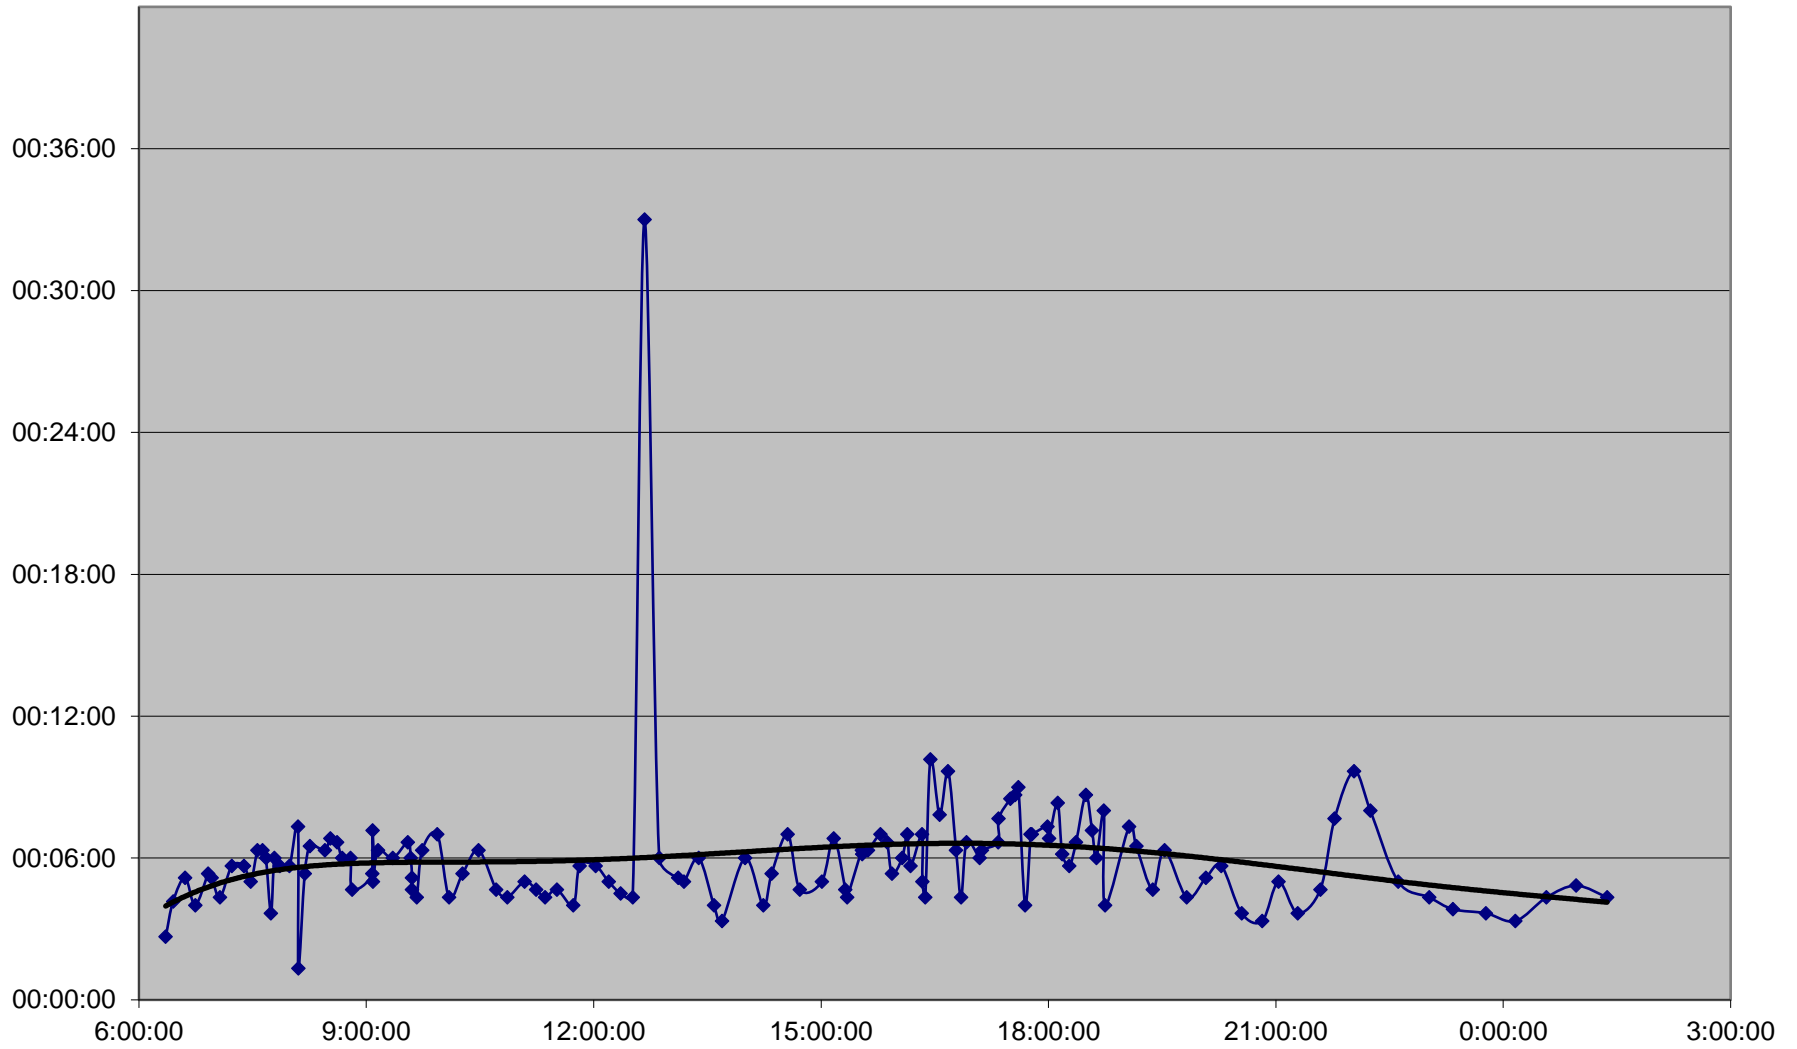

6 Bay Link Times Wednesday 13 Jan 2016 from Jarvis St to Front St Westbound

6 Bay Link Times Wednesday 13 Jan 2016 from Front St to Dundas St Westbound

6 Bay Link Times Wednesday 13 Jan 2016 from Dundas St to Charles Westbound

6 Bay Link Times Wednesday 13 Jan 2016 from Charles to E of Bedford Westbound