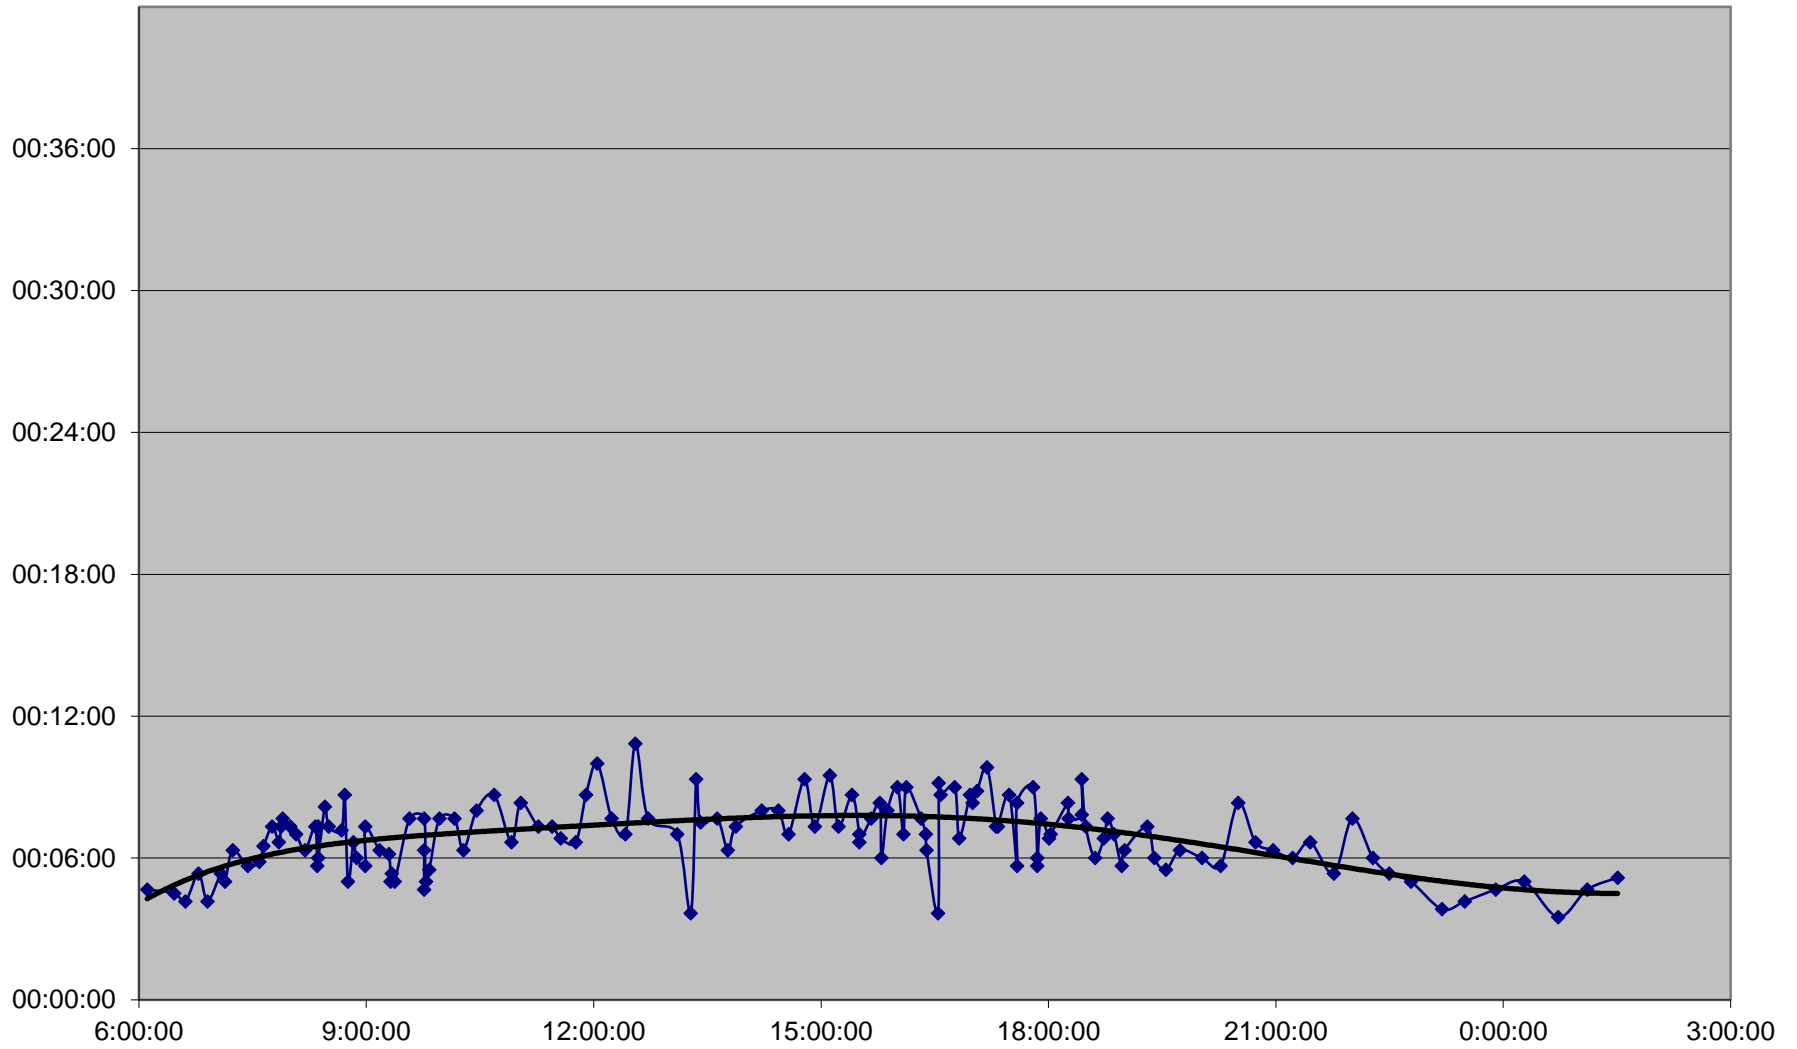

6 Bay Link Times Wednesday 13 Jan 2016 from Jarvis St to Front St Westbound

6 Bay Link Times Wednesday 13 Jan 2016 from Front St to Dundas St Westbound

6 Bay Link Times Wednesday 13 Jan 2016 from Dundas St to Charles Westbound

6 Bay Link Times Wednesday 13 Jan 2016 from Charles to E of Bedford Westbound