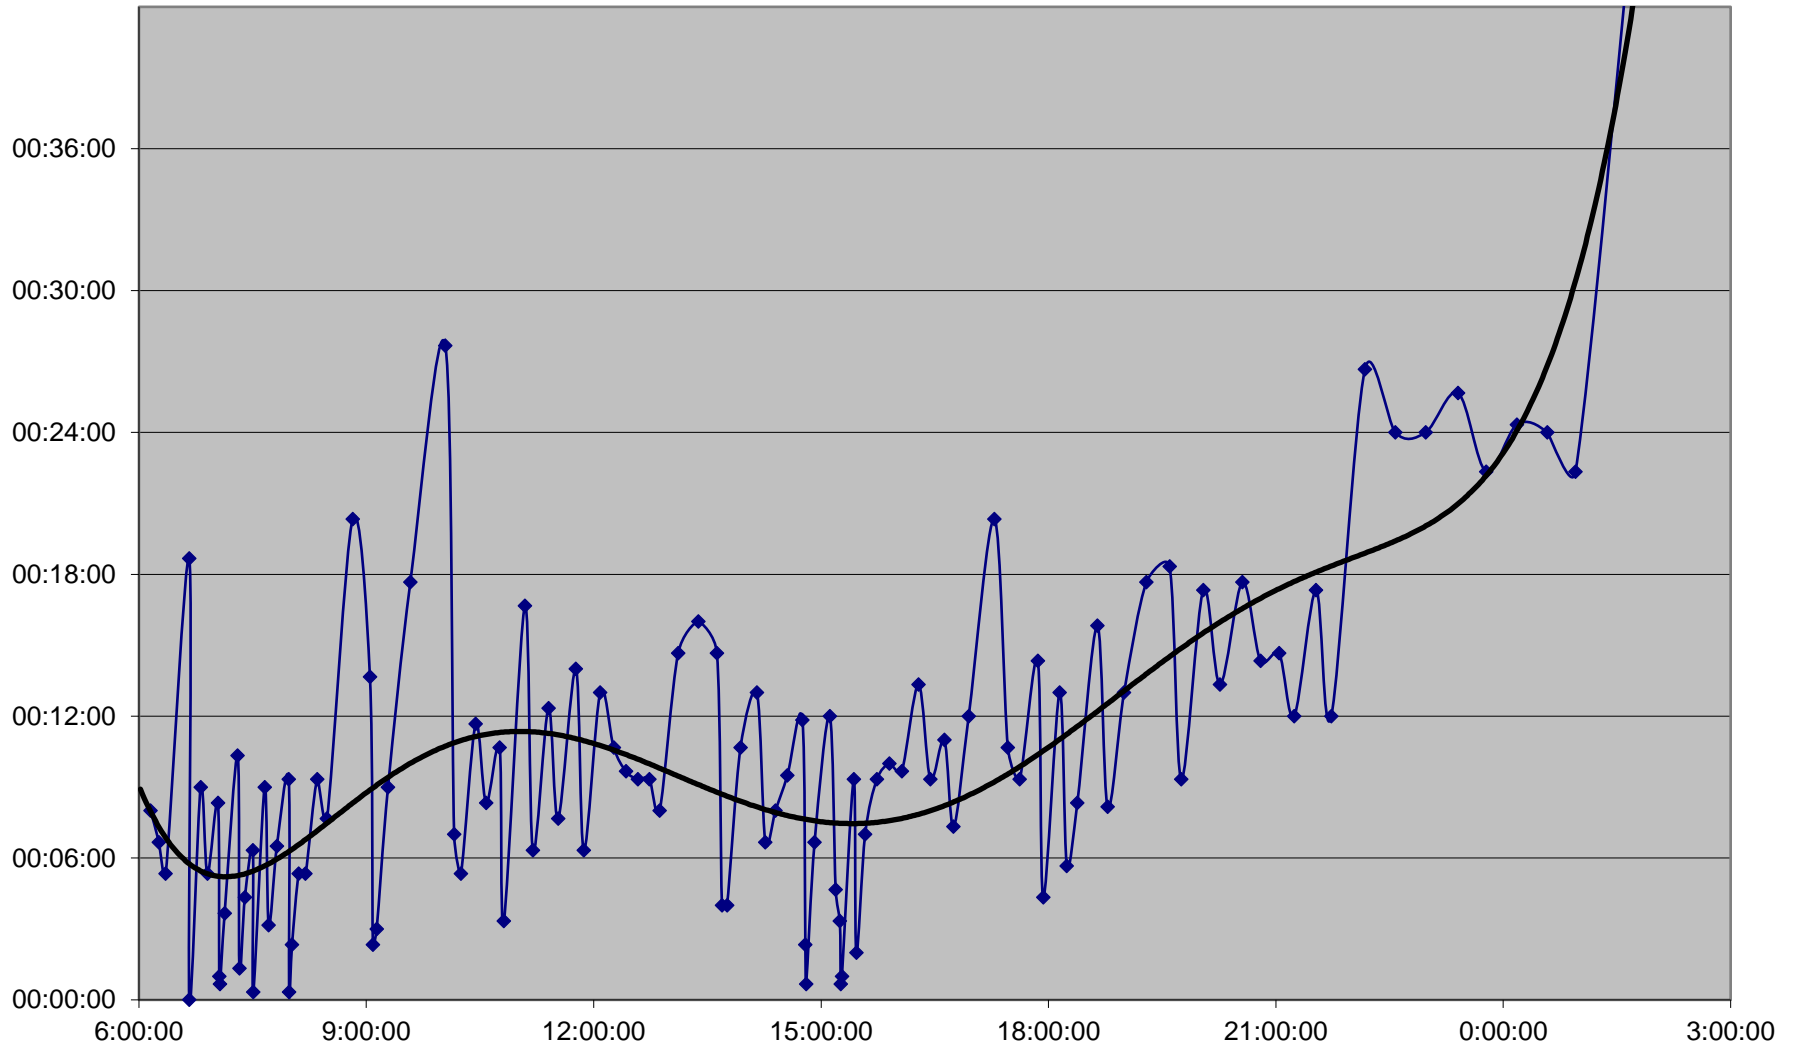

6 Bay Headways Wednesday 13 Jan 2016 at E of Bedford Southbound

6 Bay Headways Wednesday 13 Jan 2016 at Charles Southbound

6 Bay Headways Wednesday 13 Jan 2016 at Dundas St Southbound

6 Bay Headways Wednesday 13 Jan 2016 at Front St Southbound

6 Bay Headways Wednesday 13 Jan 2016 at Jarvis St Eastbound