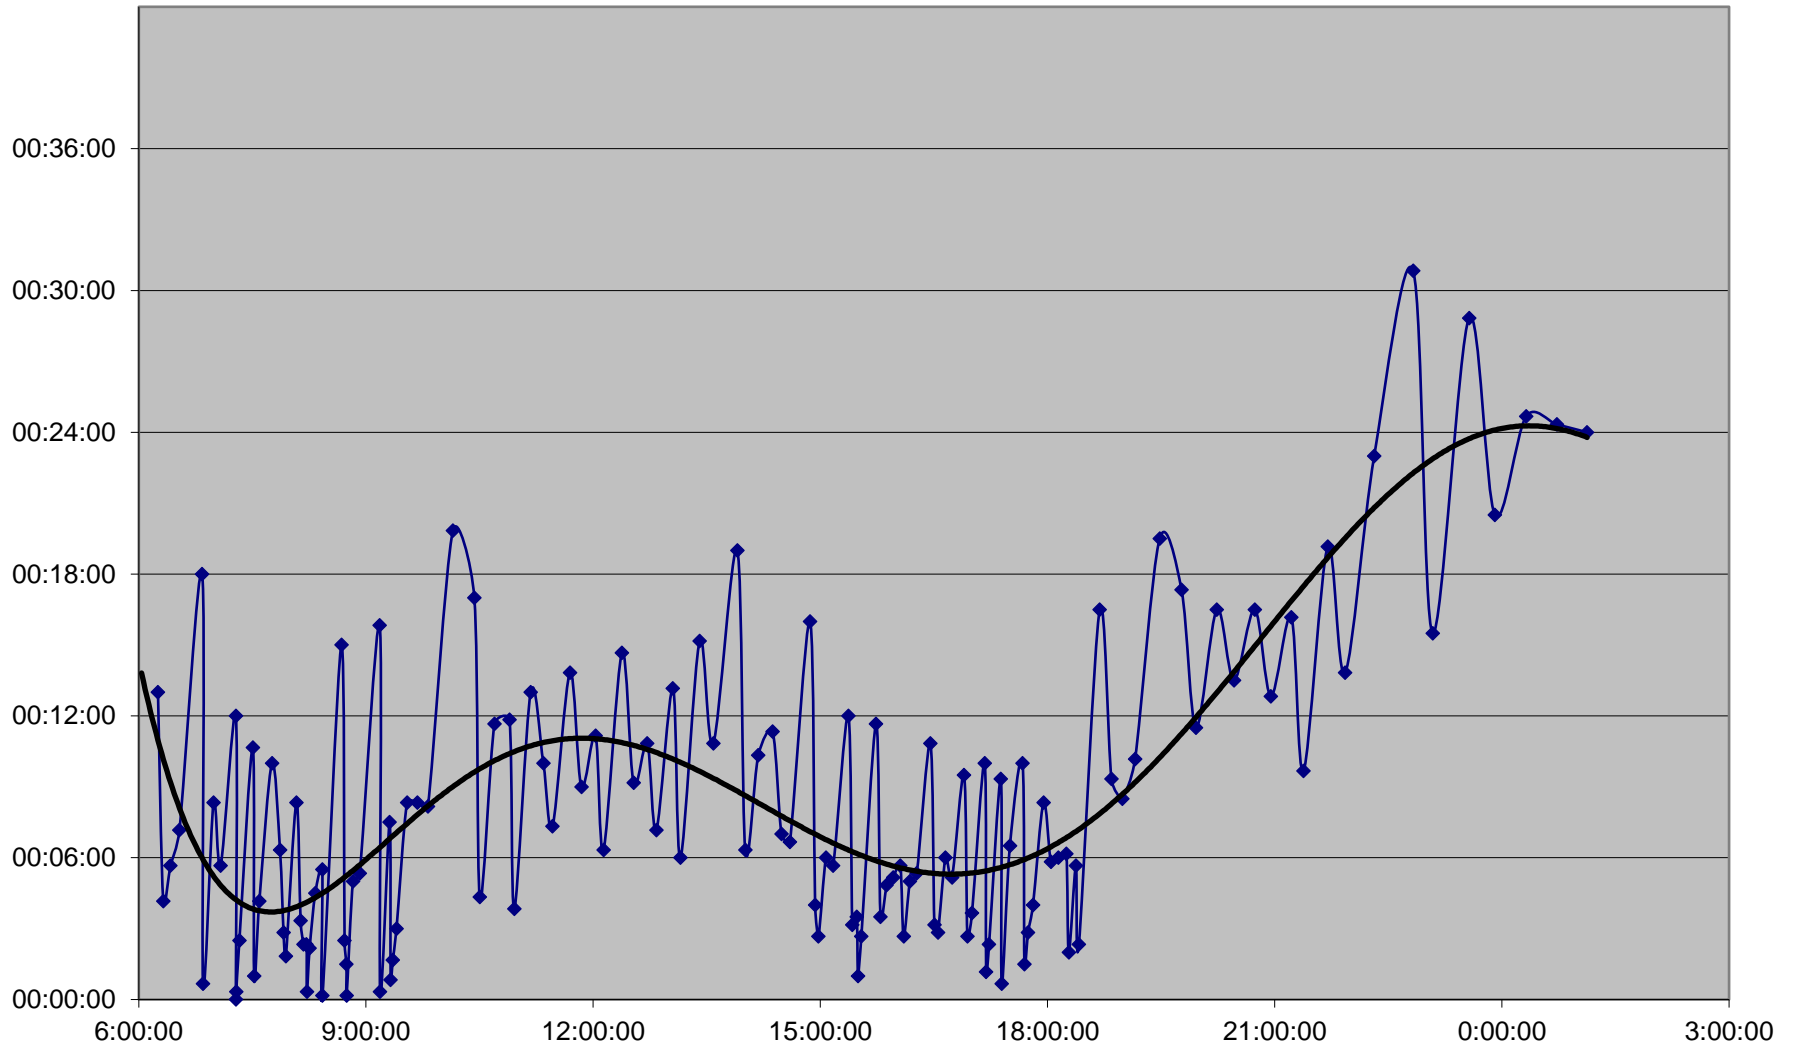

6 Bay Headways Wednesday 13 Jan 2016 at E of Bedford Southbound

6 Bay Headways Wednesday 13 Jan 2016 at Charles Southbound

6 Bay Headways Wednesday 13 Jan 2016 at Dundas St Southbound

6 Bay Headways Wednesday 13 Jan 2016 at Front St Southbound

6 Bay Headways Wednesday 13 Jan 2016 at Jarvis St Eastbound