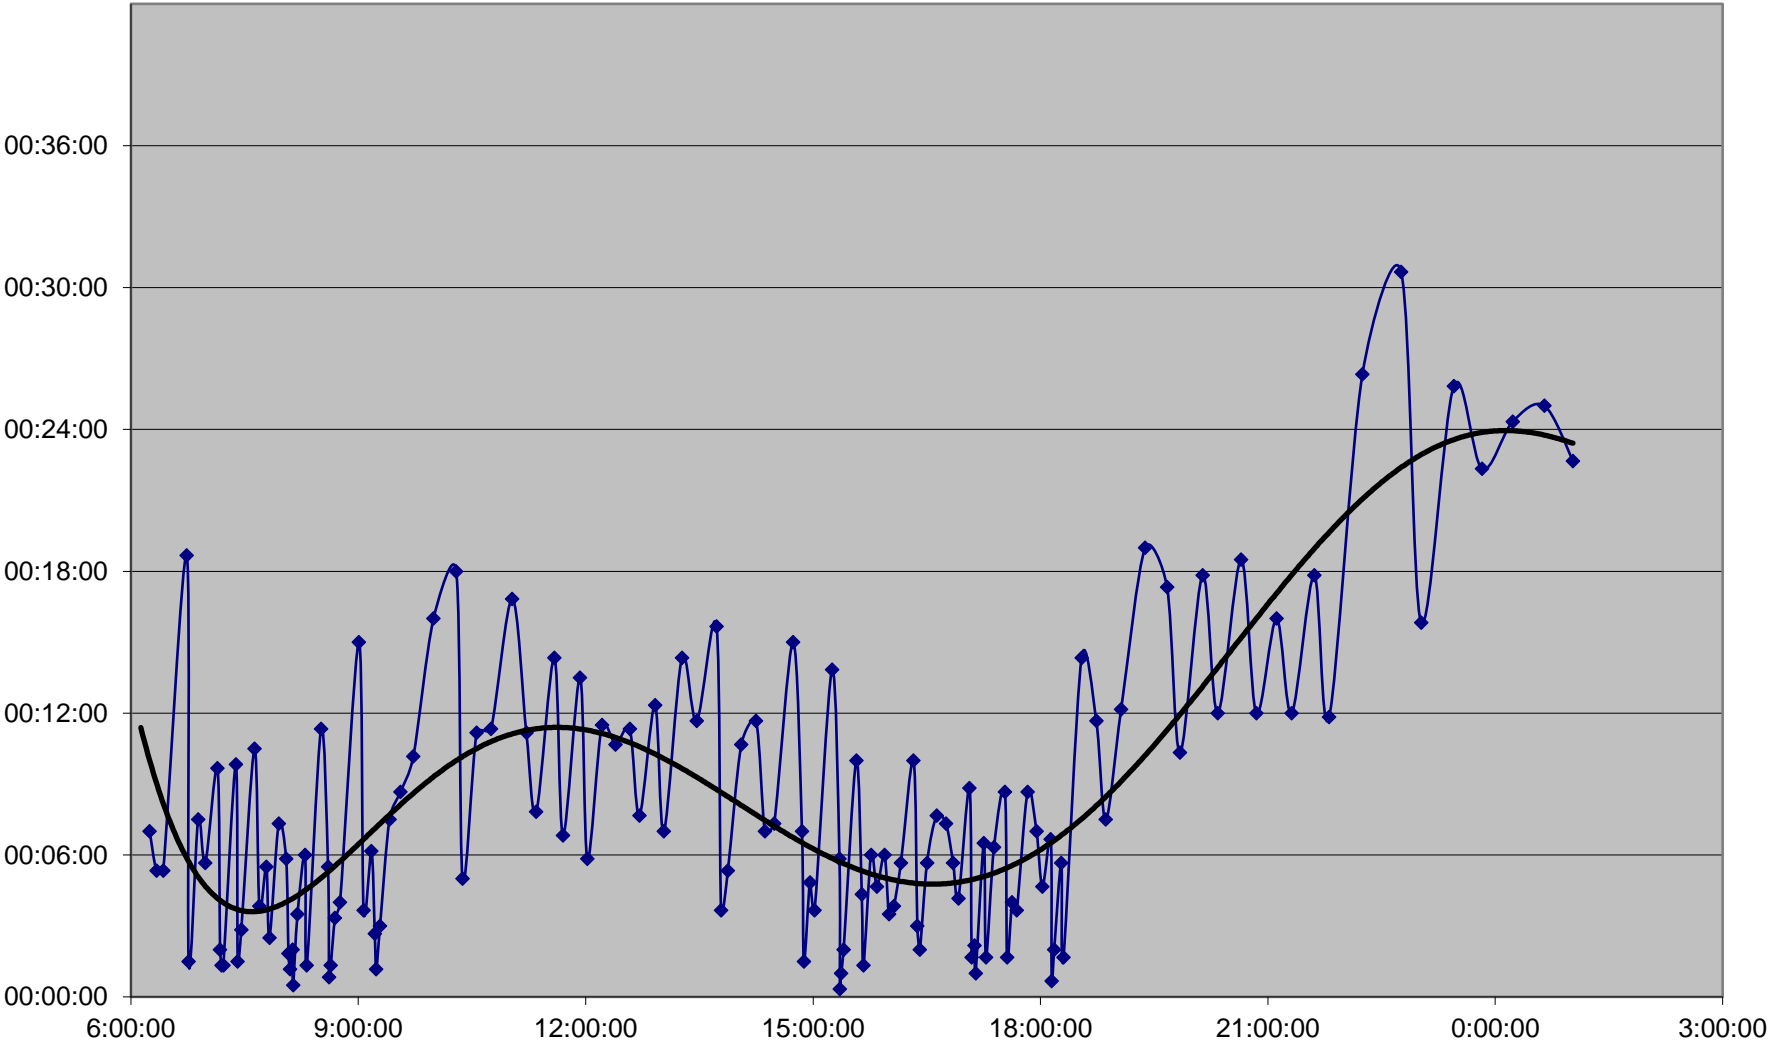

6 Bay Headways Wednesday 13 Jan 2016 at E of Bedford Southbound

6 Bay Headways Wednesday 13 Jan 2016 at Charles Southbound

6 Bay Headways Wednesday 13 Jan 2016 at Dundas St Southbound

6 Bay Headways Wednesday 13 Jan 2016 at Front St Southbound

6 Bay Headways Wednesday 13 Jan 2016 at Jarvis St Eastbound