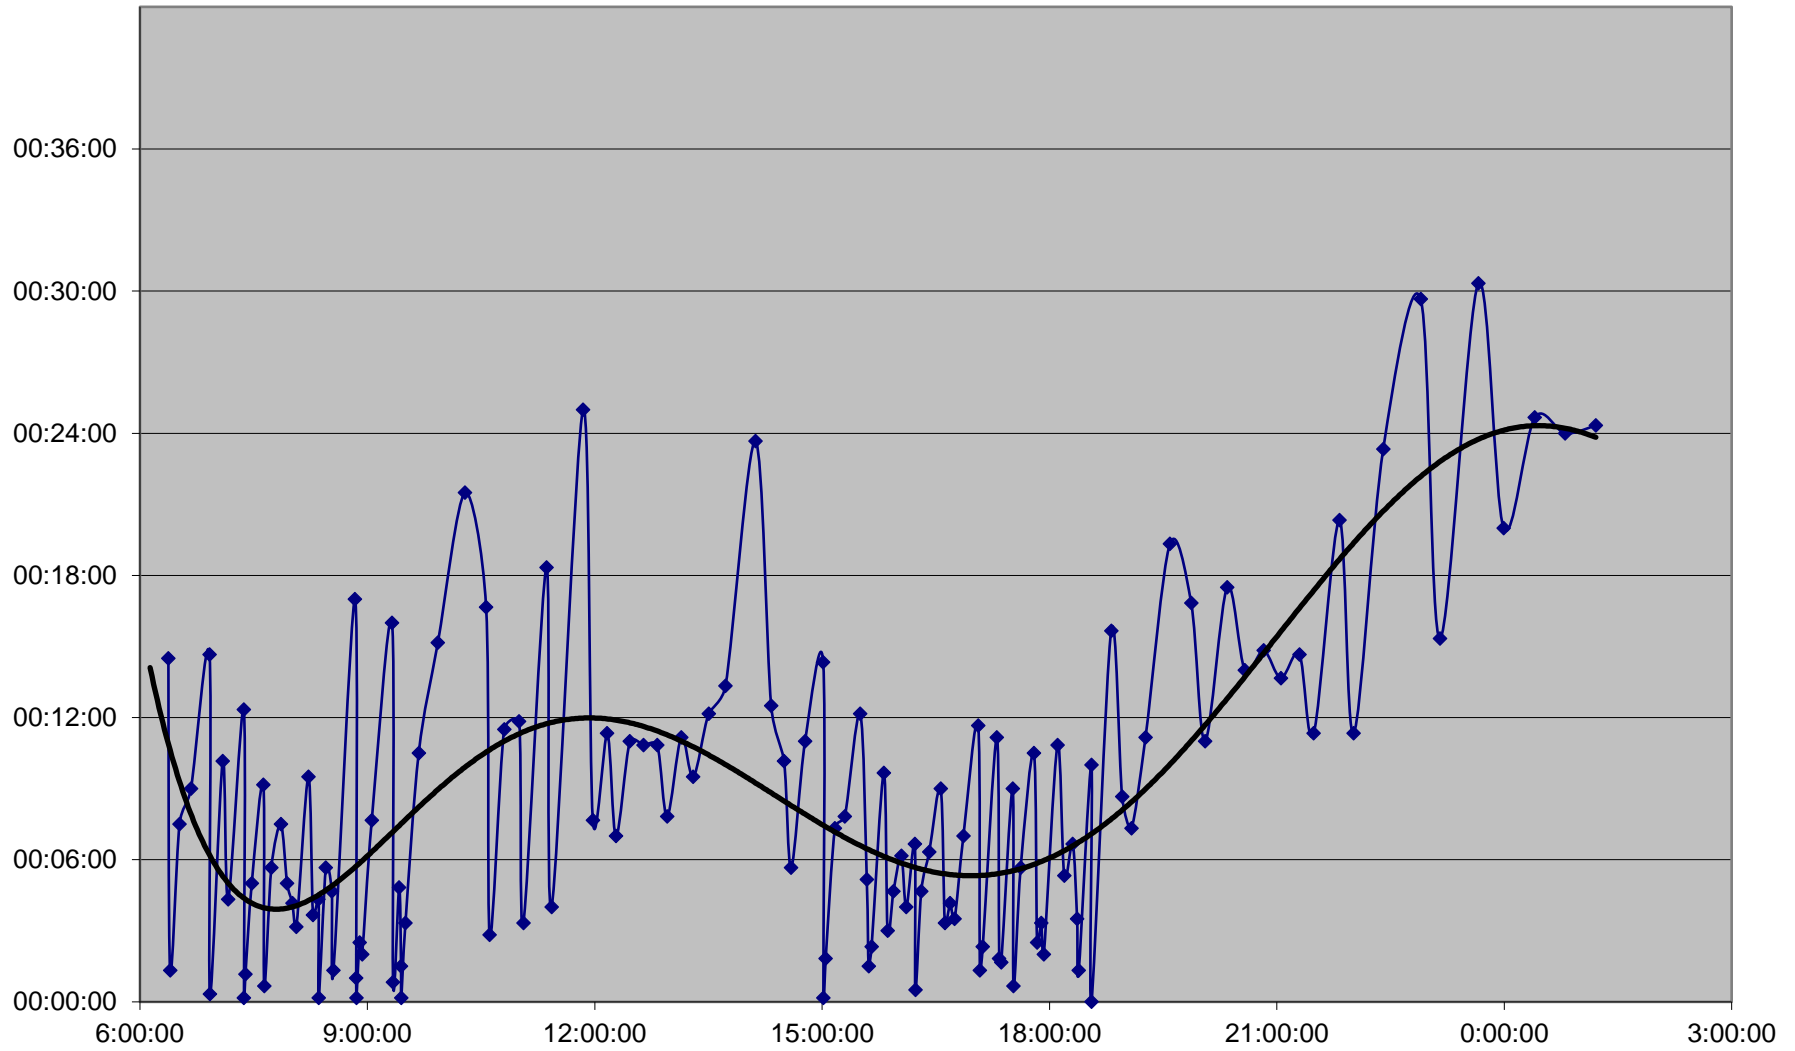

6 Bay Headways Wednesday 13 Jan 2016 at E of Bedford Southbound

6 Bay Headways Wednesday 13 Jan 2016 at Charles Southbound

6 Bay Headways Wednesday 13 Jan 2016 at Dundas St Southbound

6 Bay Headways Wednesday 13 Jan 2016 at Front St Southbound

6 Bay Headways Wednesday 13 Jan 2016 at Jarvis St Eastbound