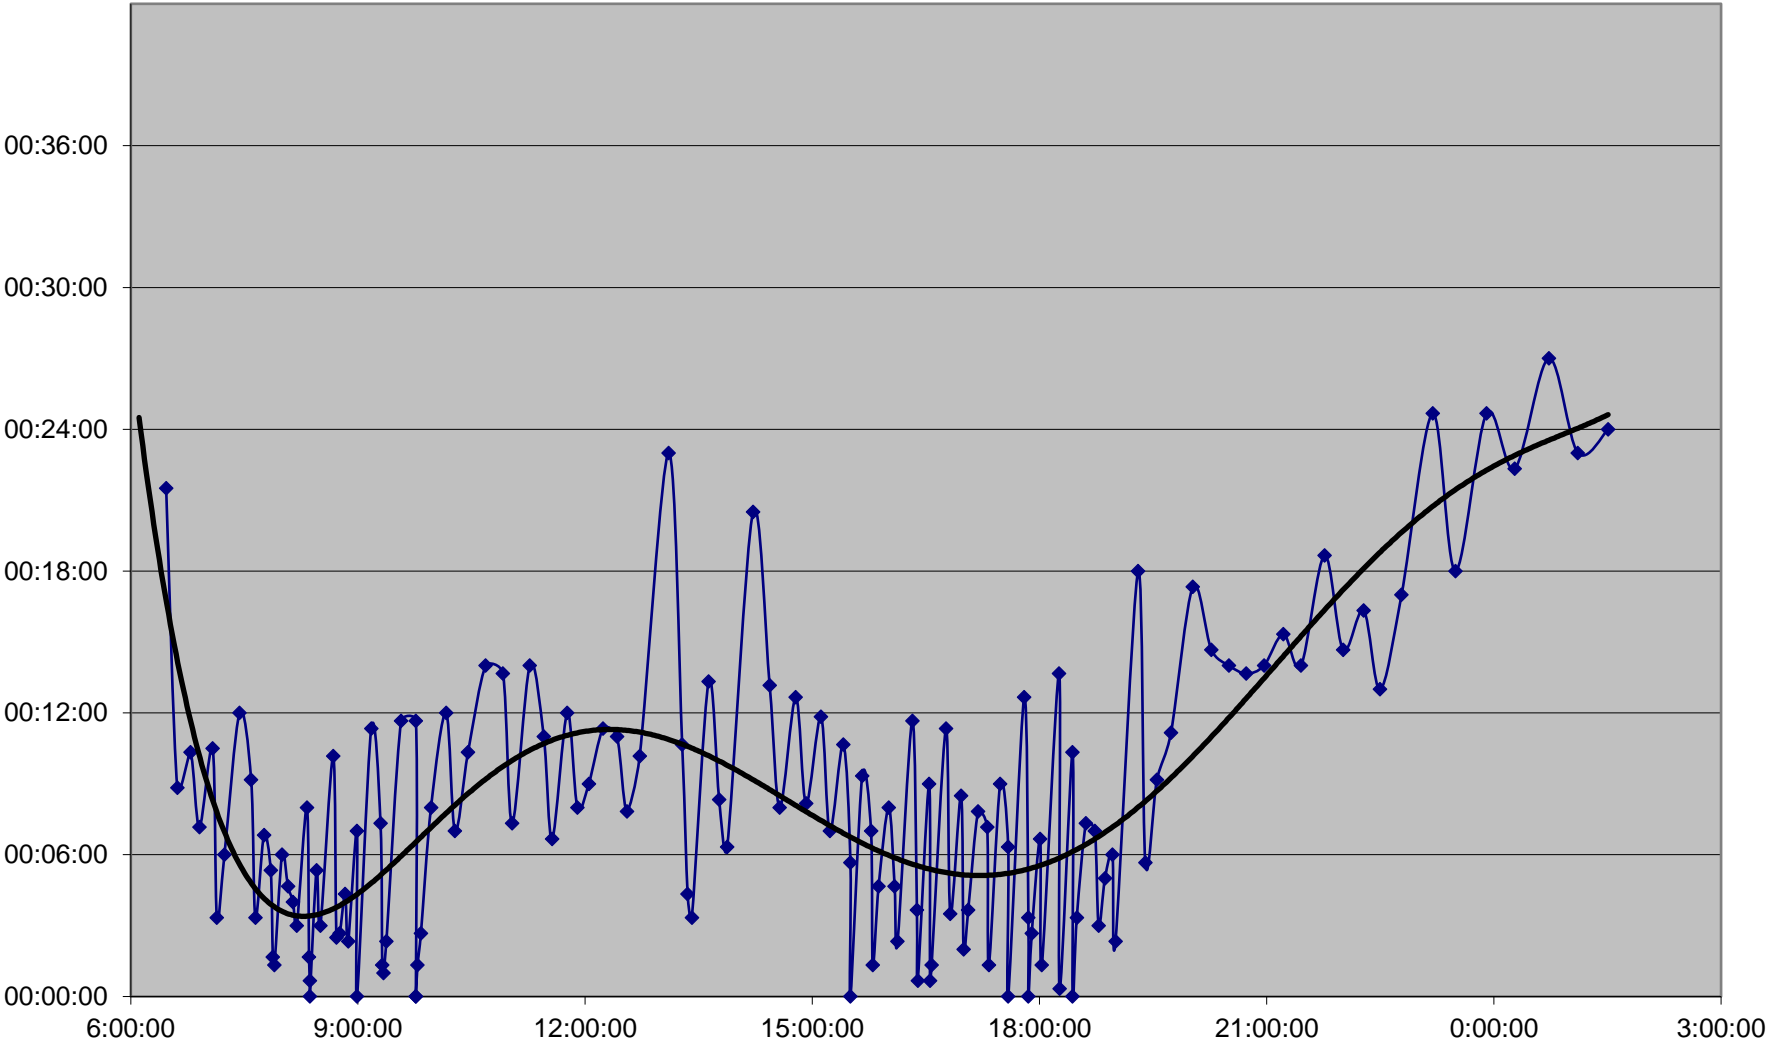

### 6 Bay Headways Wednesday 13 Jan 2016 at Jarvis St Westbound

6 Bay Headways Wednesday 13 Jan 2016 at Front St Northbound

6 Bay Headways Wednesday 13 Jan 2016 at Dundas St Northbound

6 Bay Headways Wednesday 13 Jan 2016 at Charles Northbound

### 6 Bay Headways Wednesday 13 Jan 2016 at E of Bedford Northbound