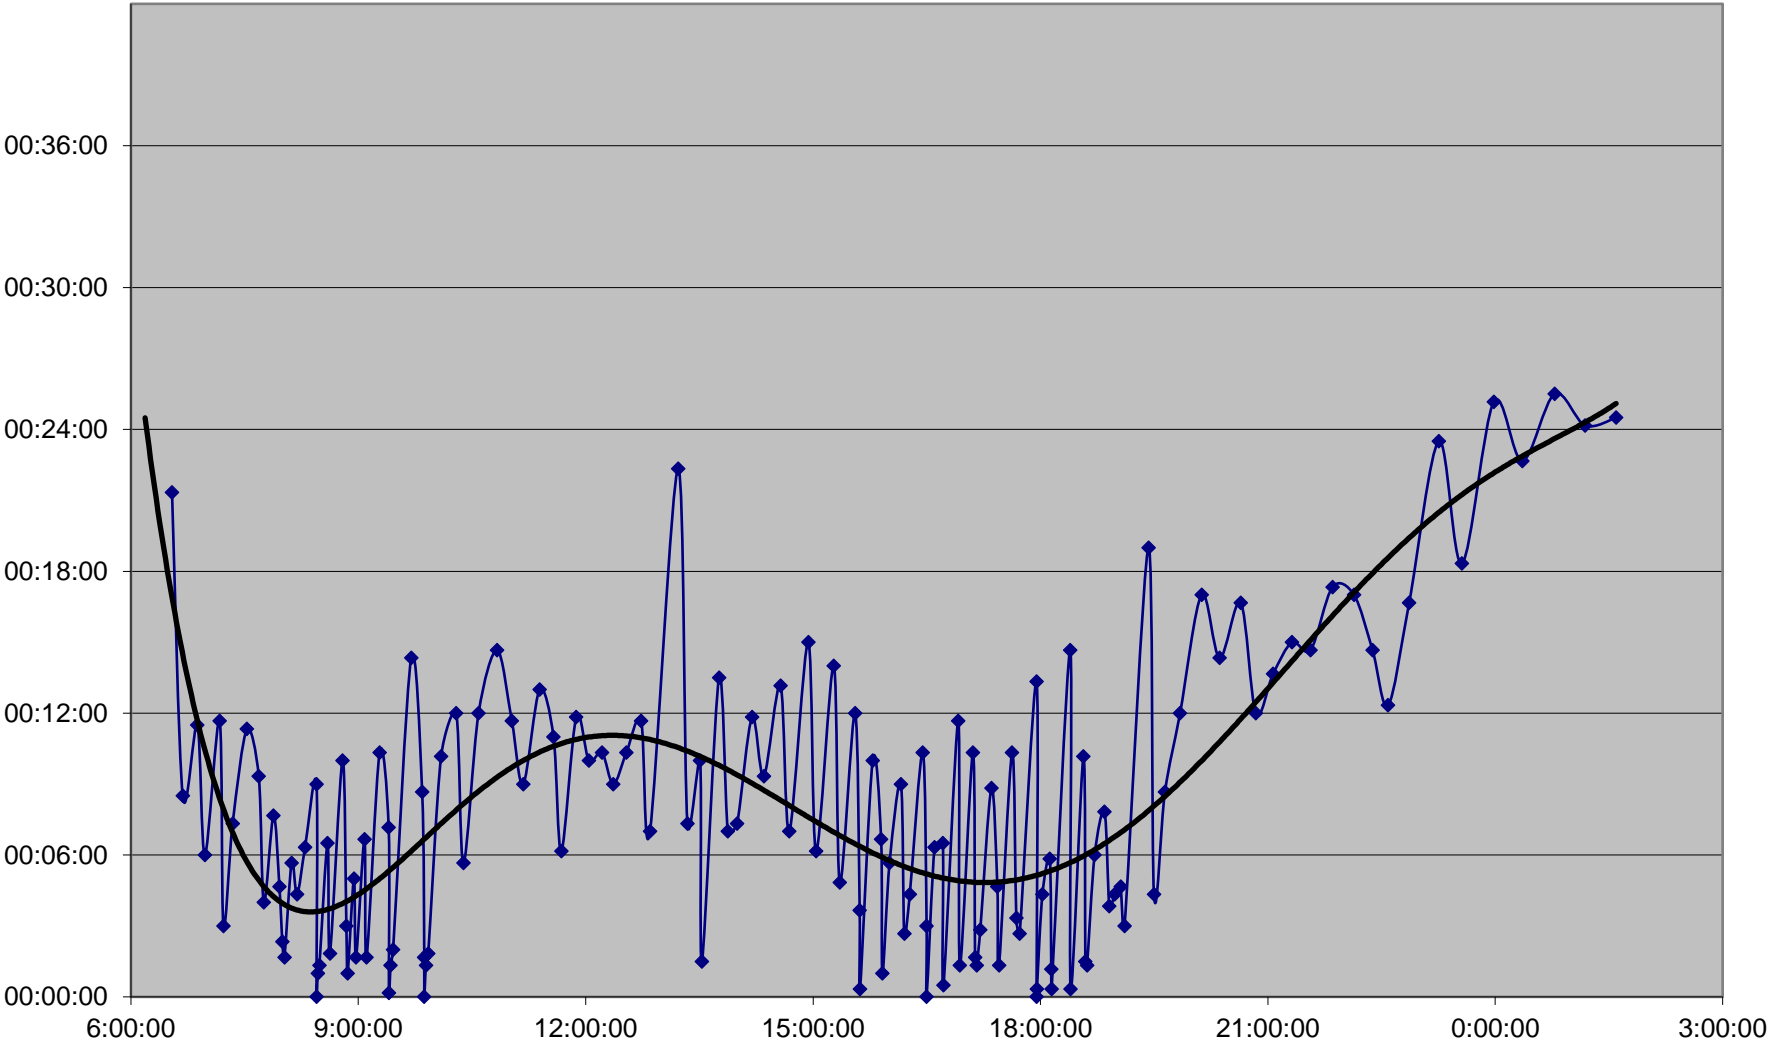

### 6 Bay Headways Wednesday 13 Jan 2016 at Jarvis St Westbound

6 Bay Headways Wednesday 13 Jan 2016 at Front St Northbound

6 Bay Headways Wednesday 13 Jan 2016 at Dundas St Northbound

6 Bay Headways Wednesday 13 Jan 2016 at Charles Northbound

### 6 Bay Headways Wednesday 13 Jan 2016 at E of Bedford Northbound