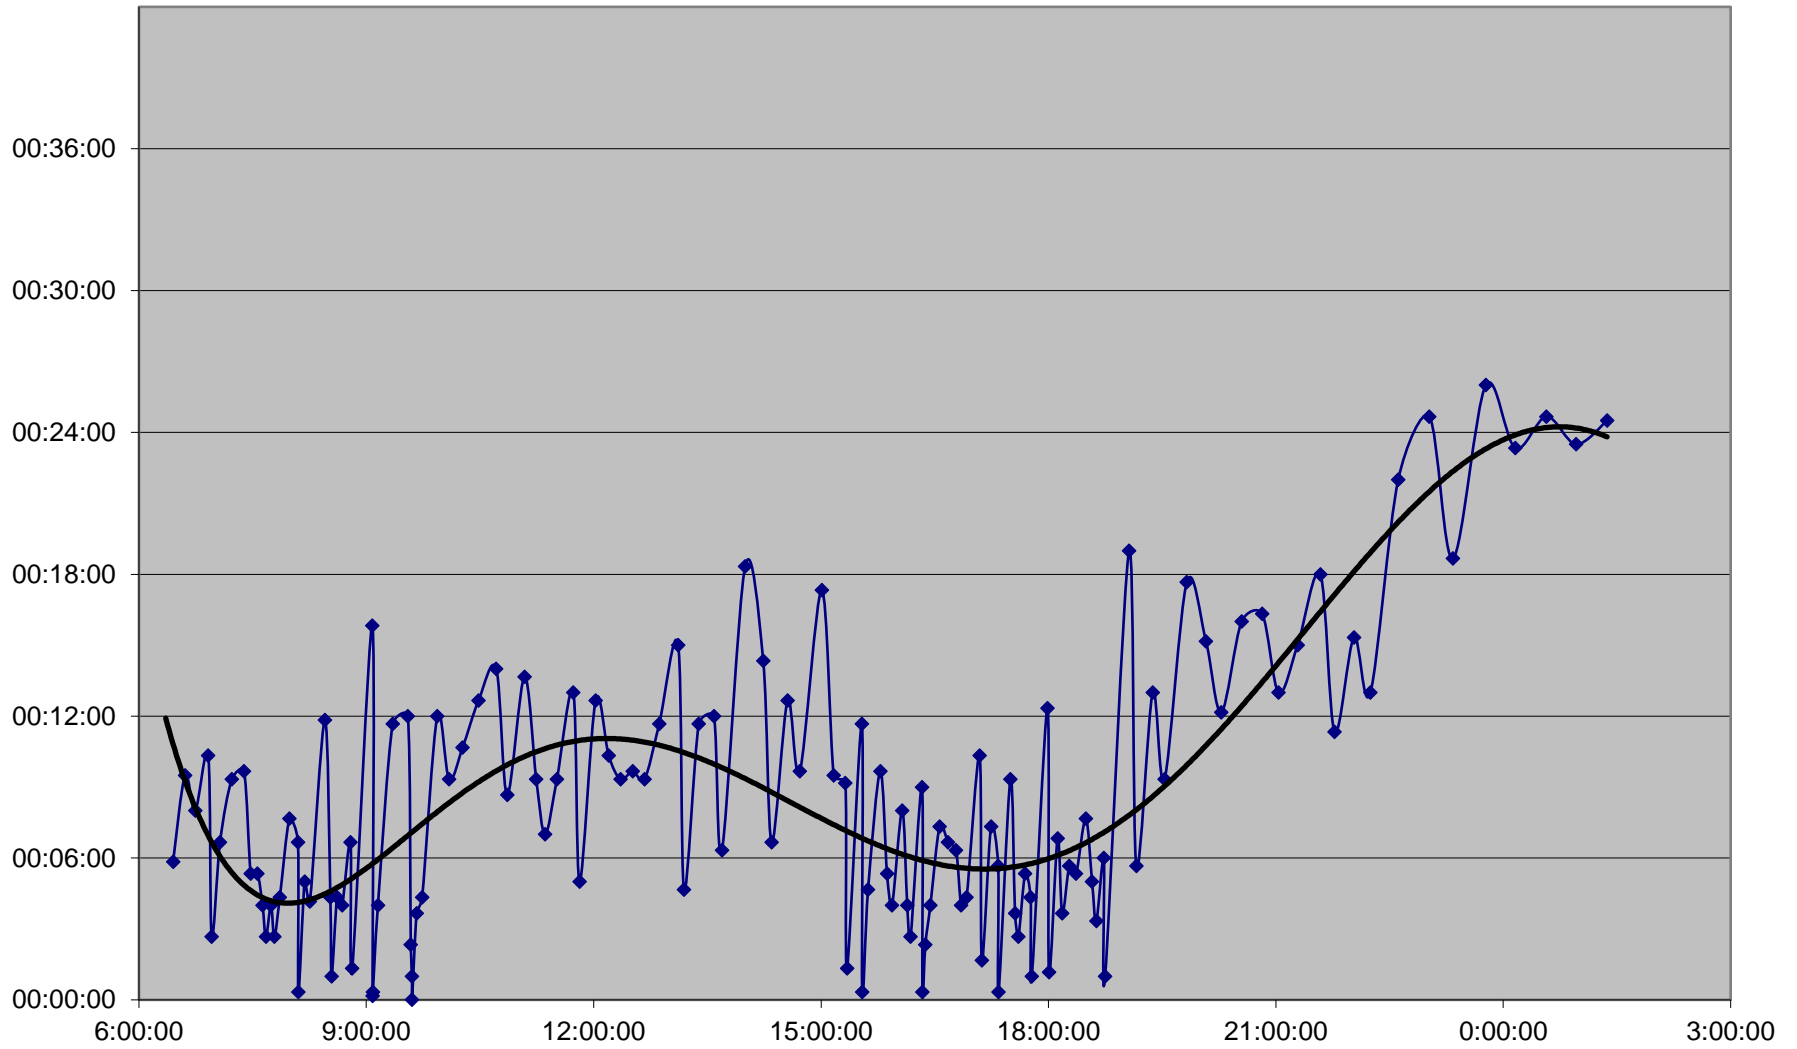

### 6 Bay Headways Wednesday 13 Jan 2016 at Jarvis St Westbound

6 Bay Headways Wednesday 13 Jan 2016 at Front St Northbound

6 Bay Headways Wednesday 13 Jan 2016 at Dundas St Northbound

6 Bay Headways Wednesday 13 Jan 2016 at Charles Northbound

### 6 Bay Headways Wednesday 13 Jan 2016 at E of Bedford Northbound