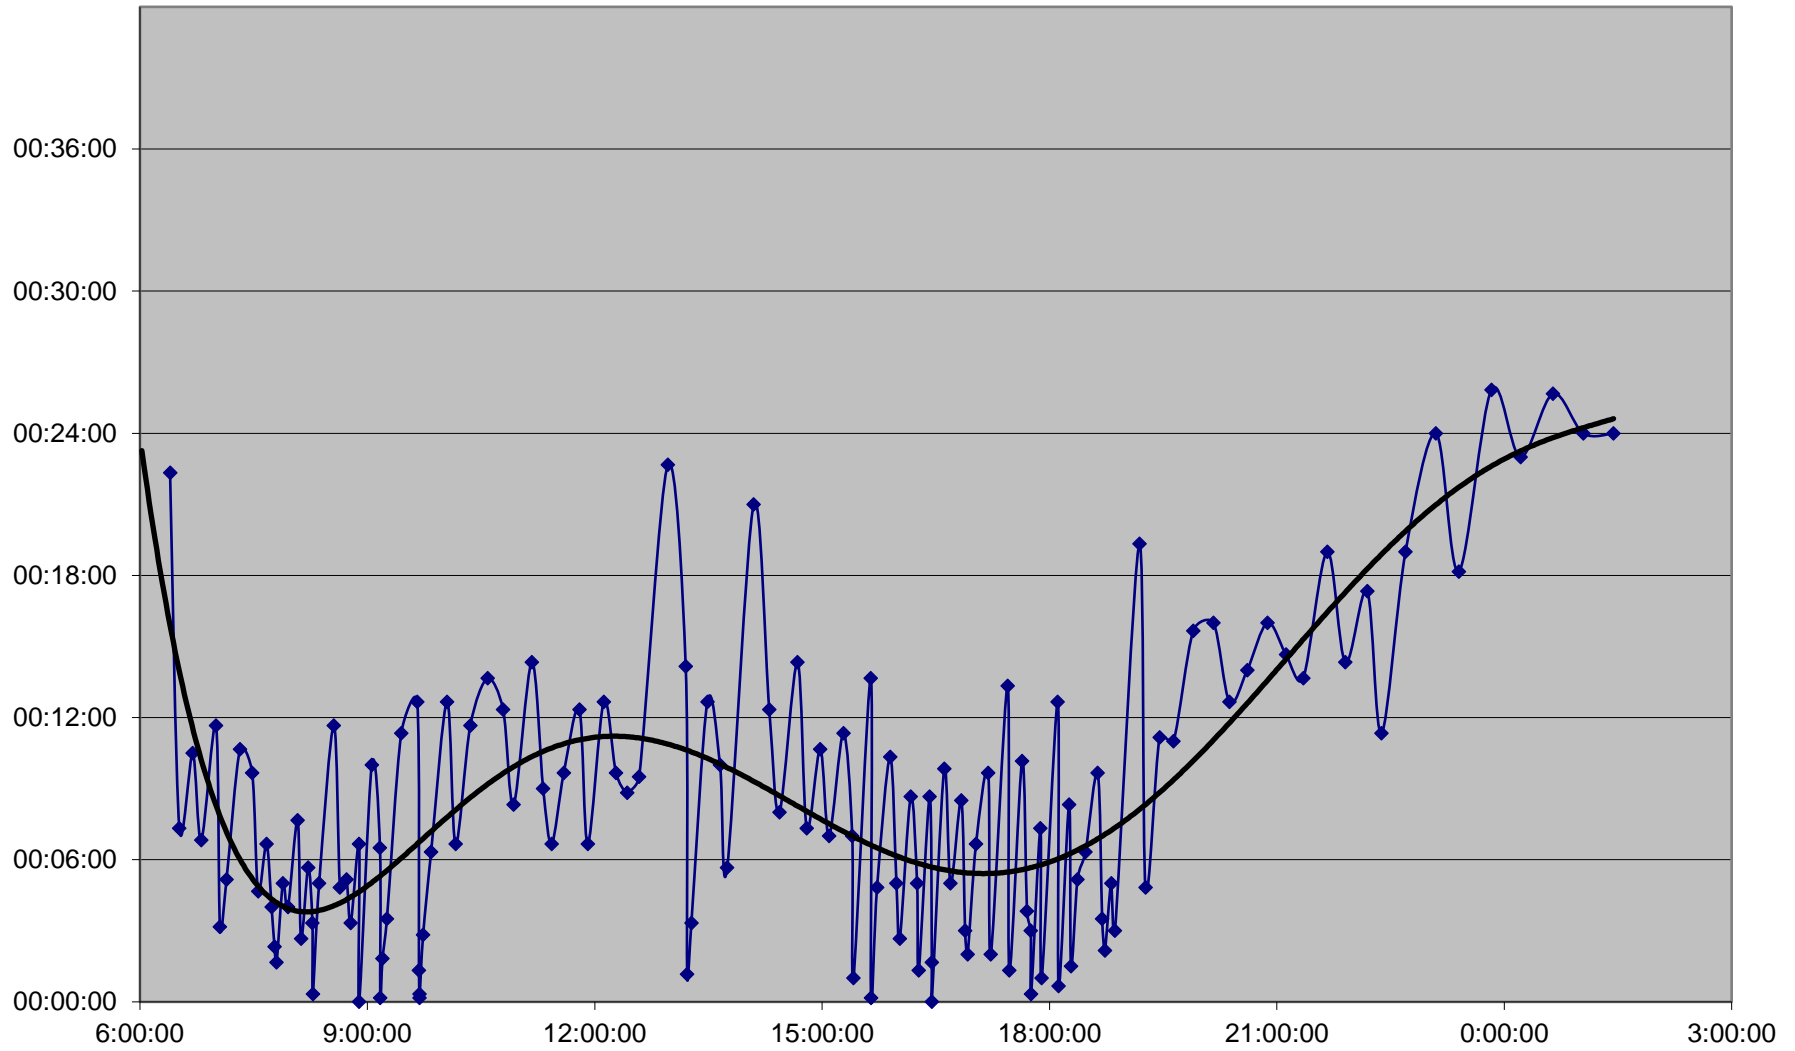

### 6 Bay Headways Wednesday 13 Jan 2016 at Jarvis St Westbound

6 Bay Headways Wednesday 13 Jan 2016 at Front St Northbound

6 Bay Headways Wednesday 13 Jan 2016 at Dundas St Northbound

6 Bay Headways Wednesday 13 Jan 2016 at Charles Northbound

### 6 Bay Headways Wednesday 13 Jan 2016 at E of Bedford Northbound