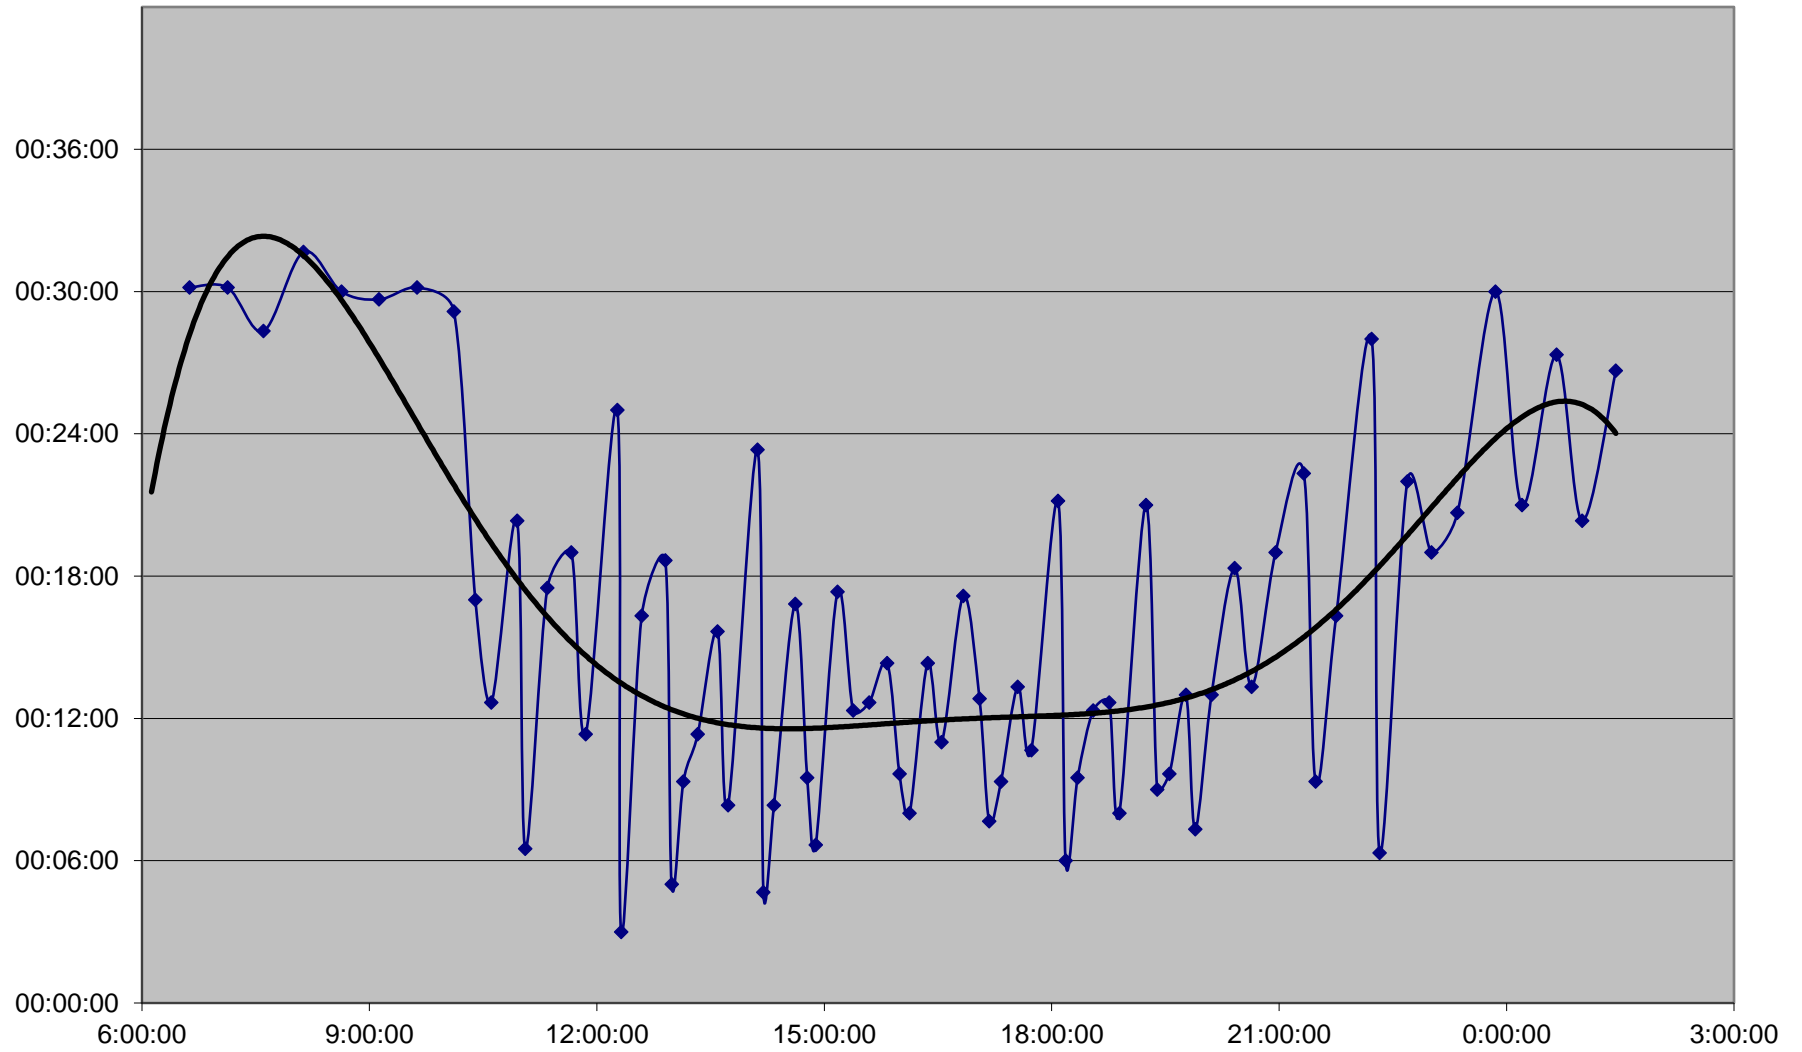

6 Bay Headways Friday 1 Jan 2016 at Dundas St Northbound