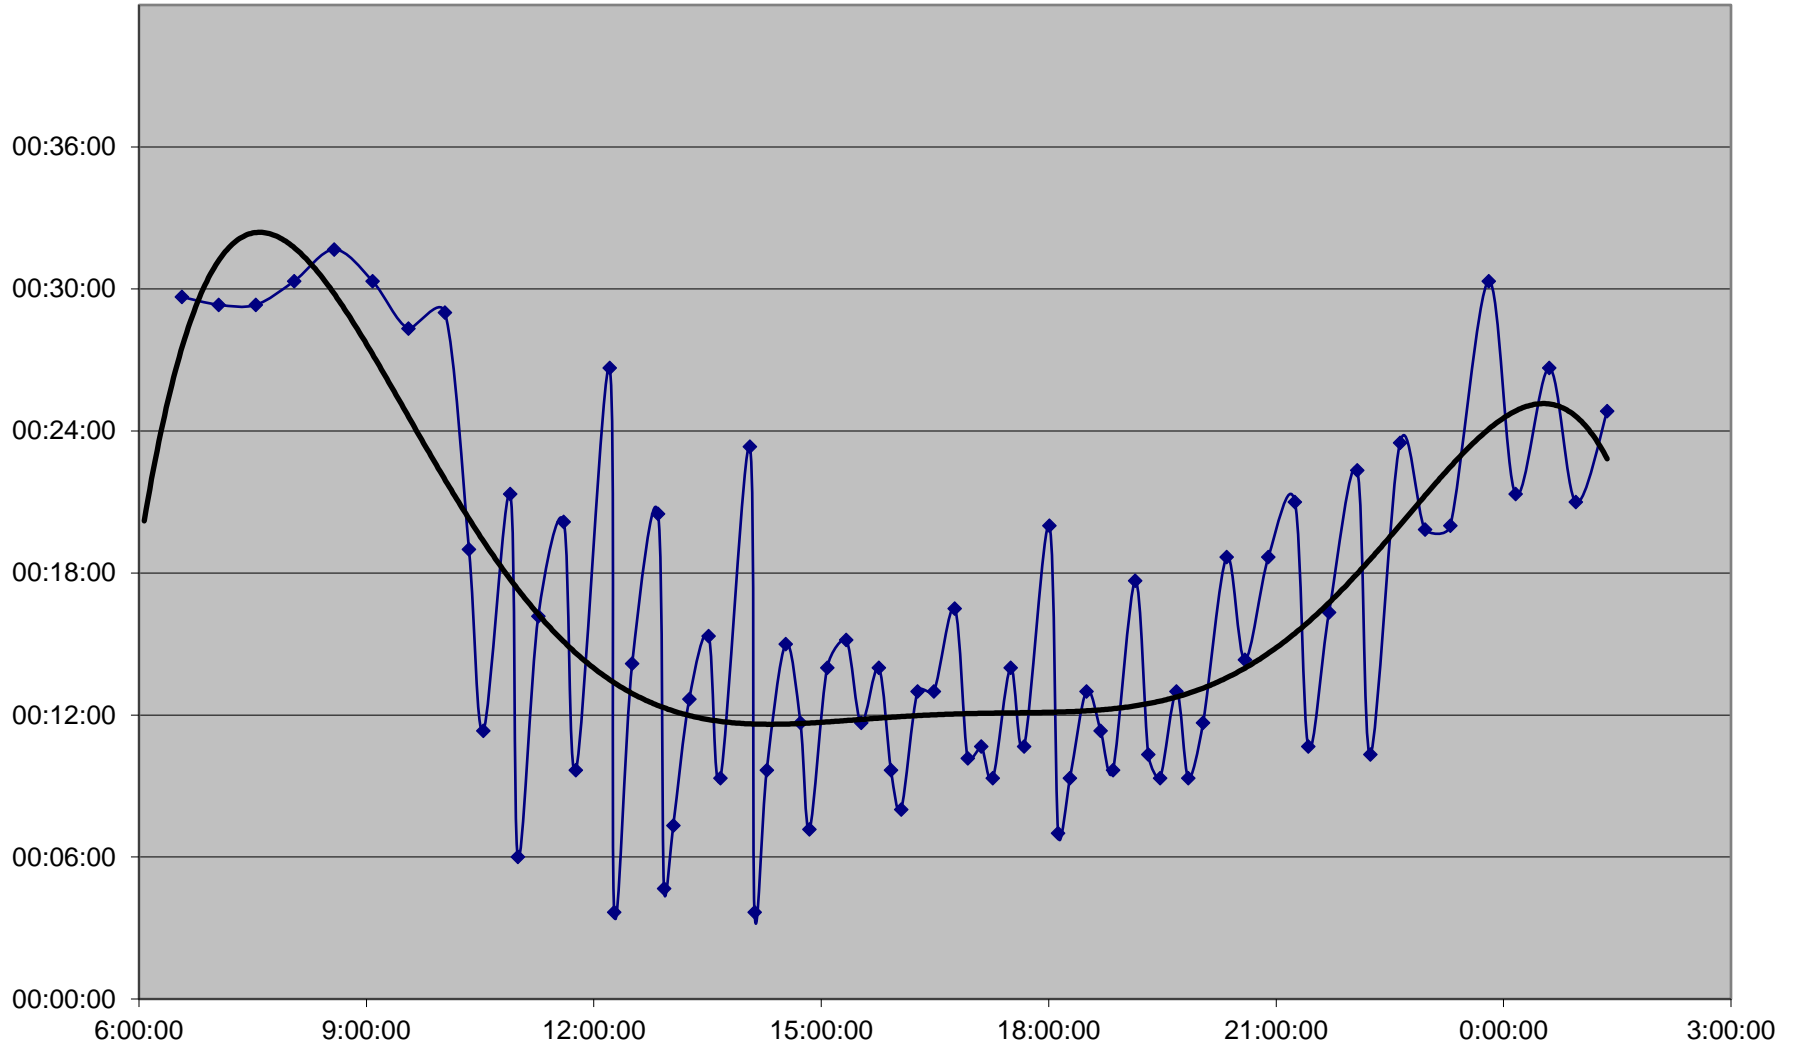

6 Bay Headways Friday 1 Jan 2016 at Front St Northbound

6 Bay Headways Friday 1 Jan 2016 at Jarvis St Westbound