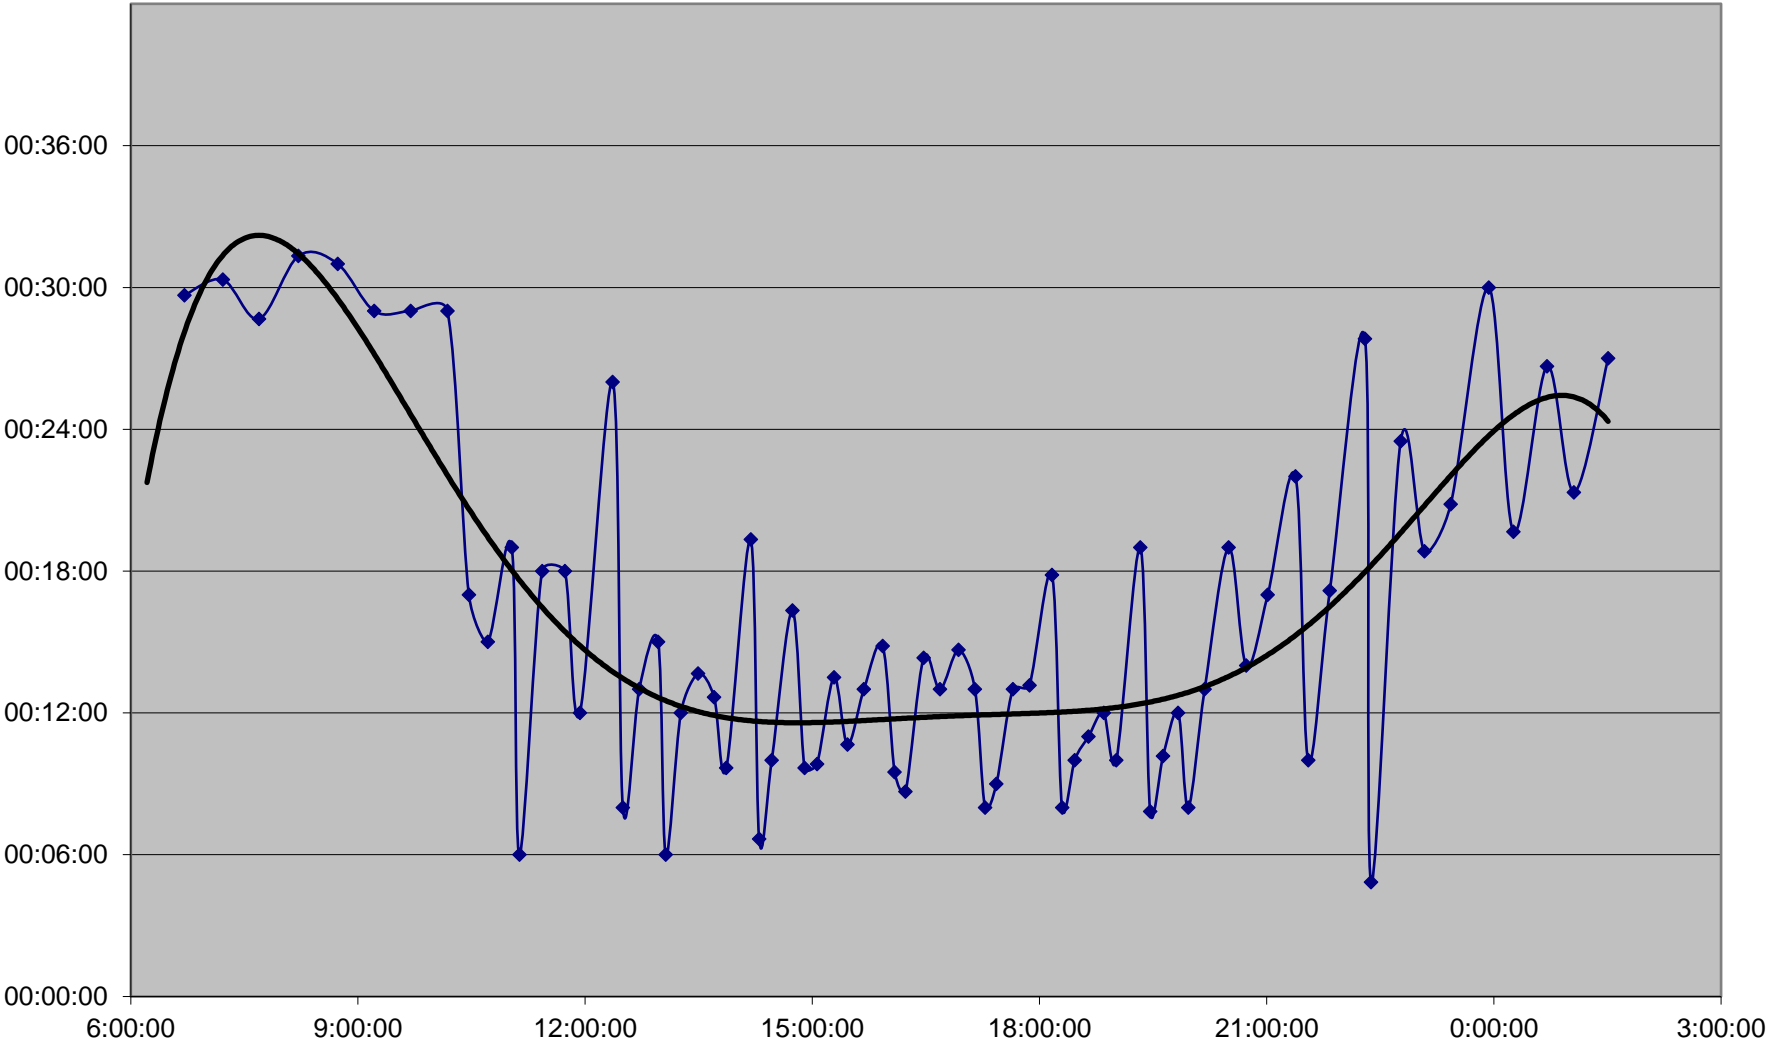

6 Bay Headways Friday 1 Jan 2016 at Charles Northbound