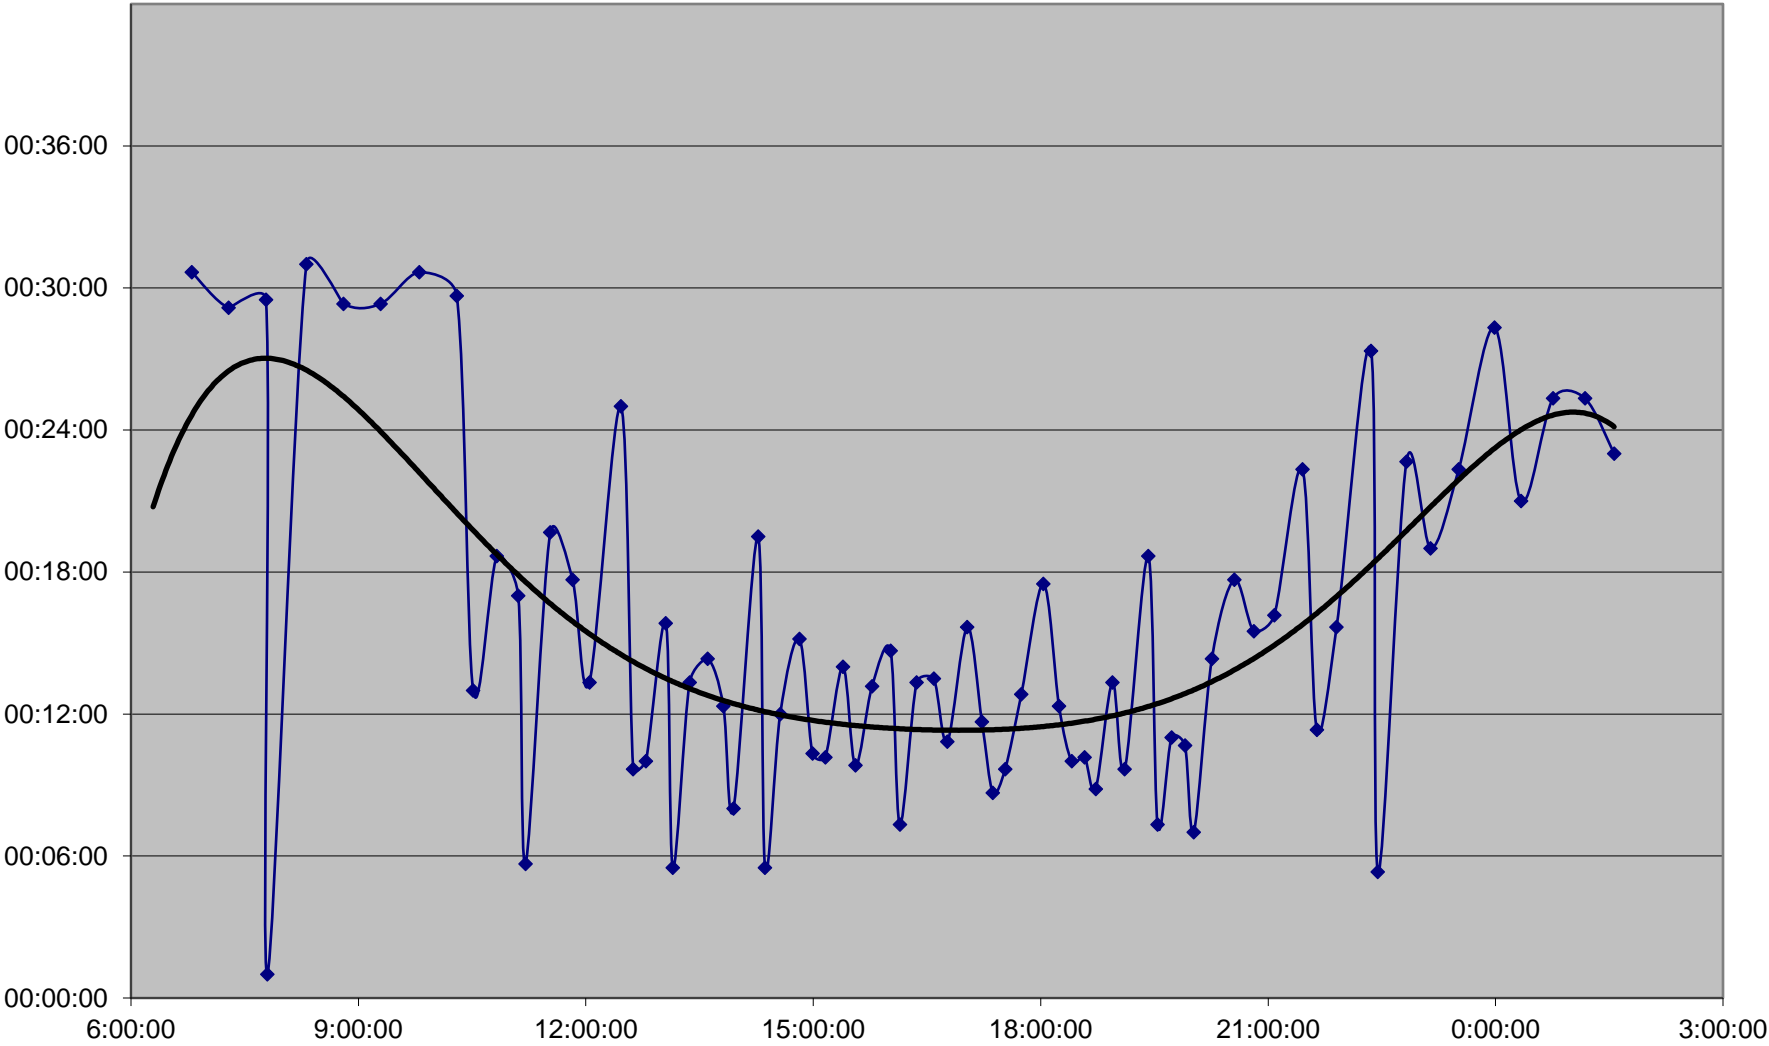

6 Bay Headways Friday 1 Jan 2016 at E of Bedford Northbound