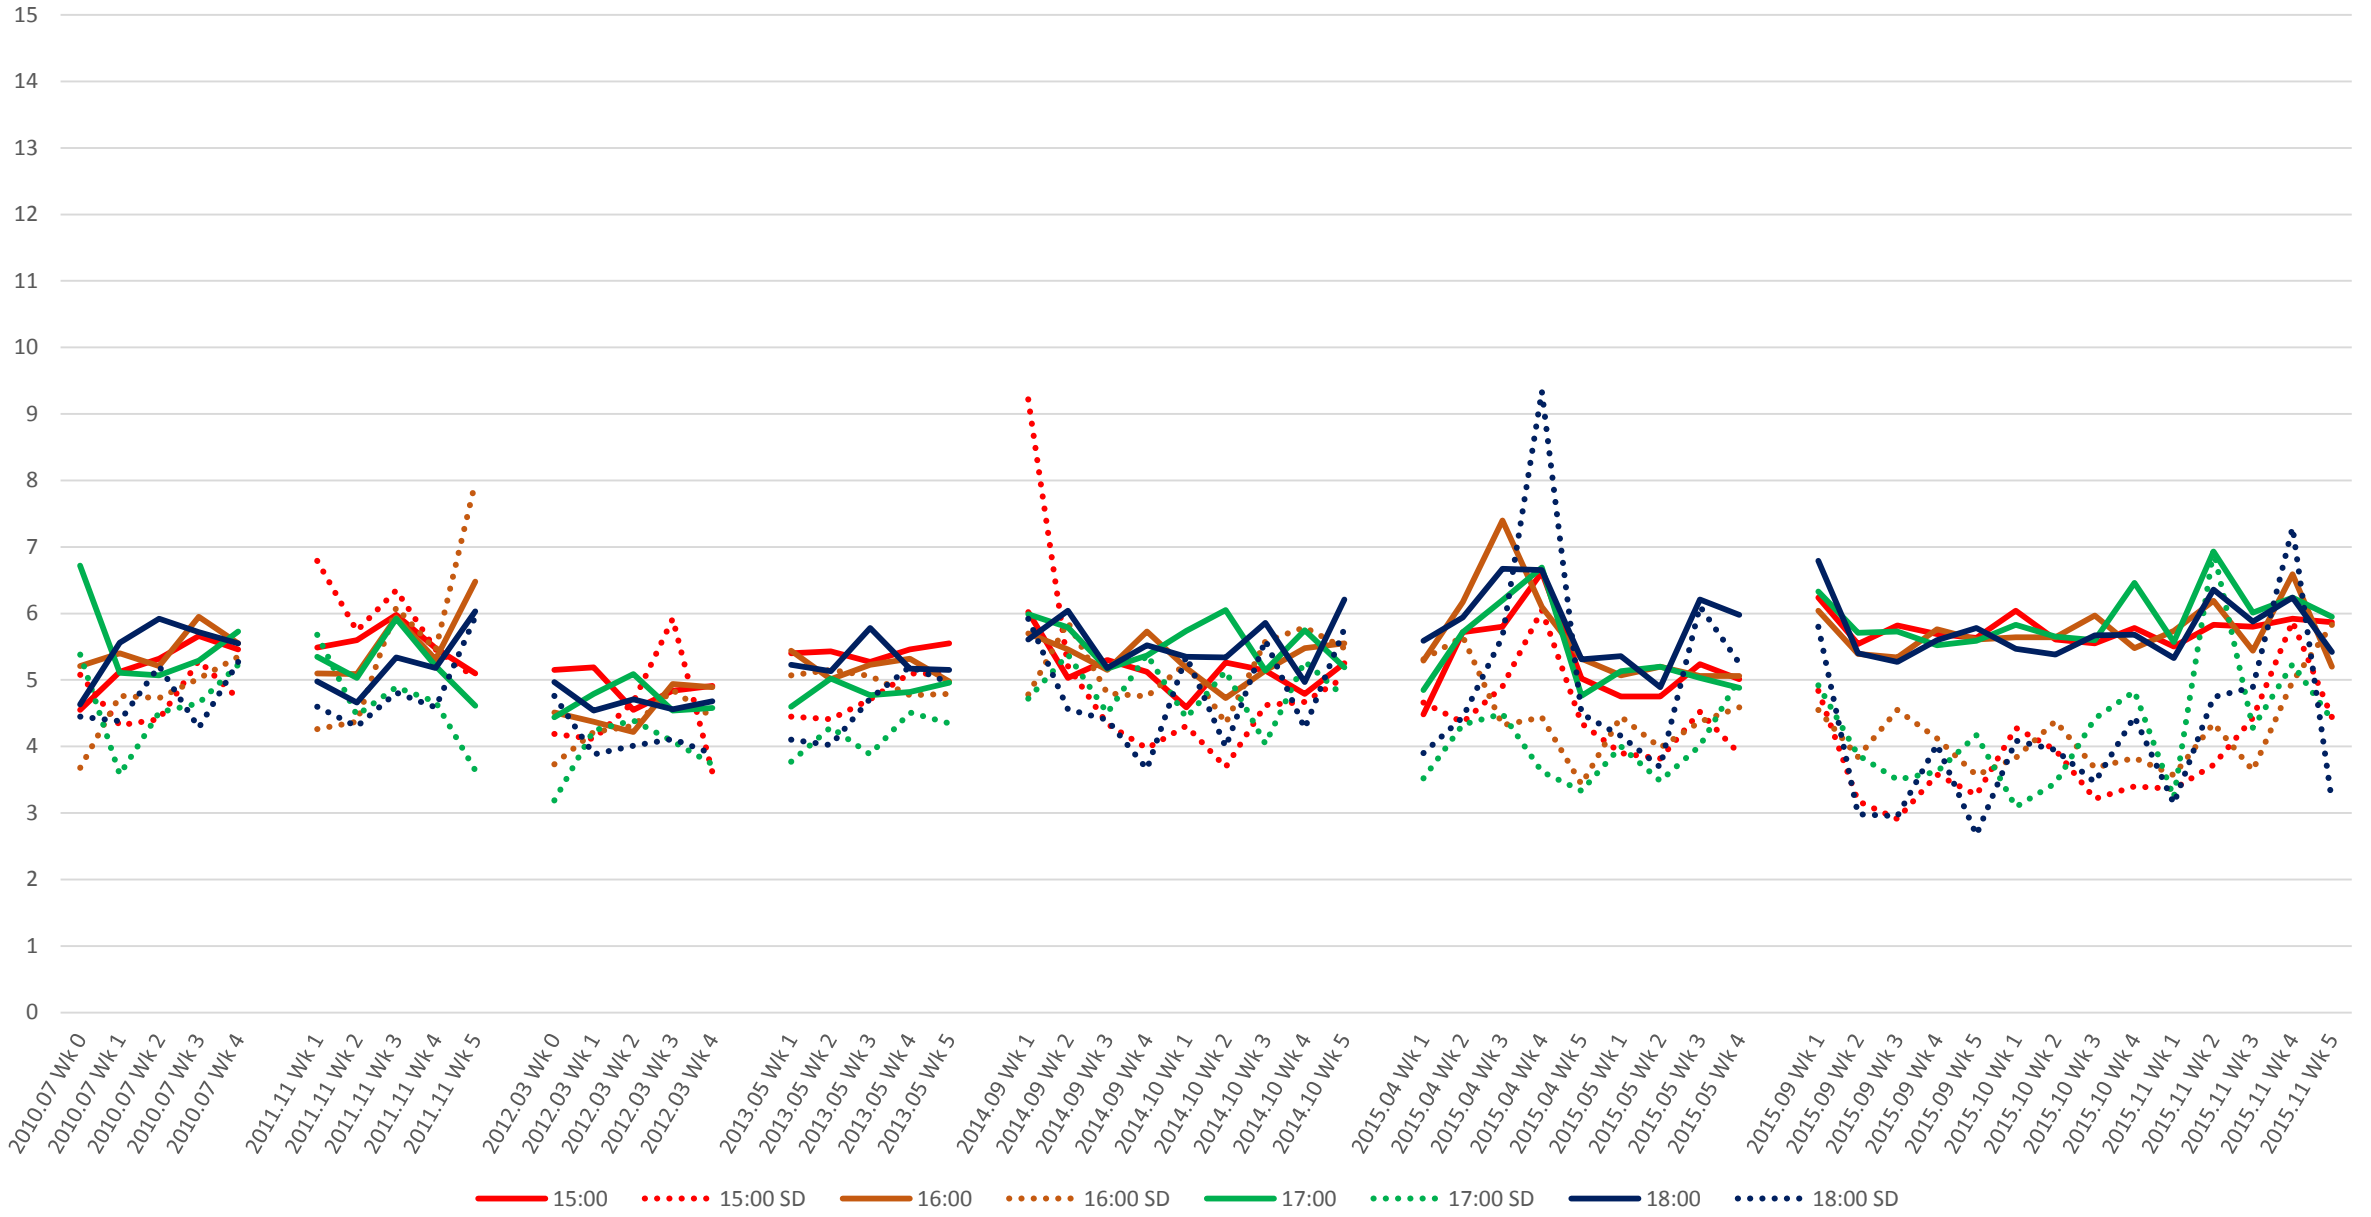

506 Carlton Headways at Yonge Westbound Middy

506 Carlton Headways at Yonge Westbound Afternoon

506 Carlton Headways at Yonge Westbound Evening