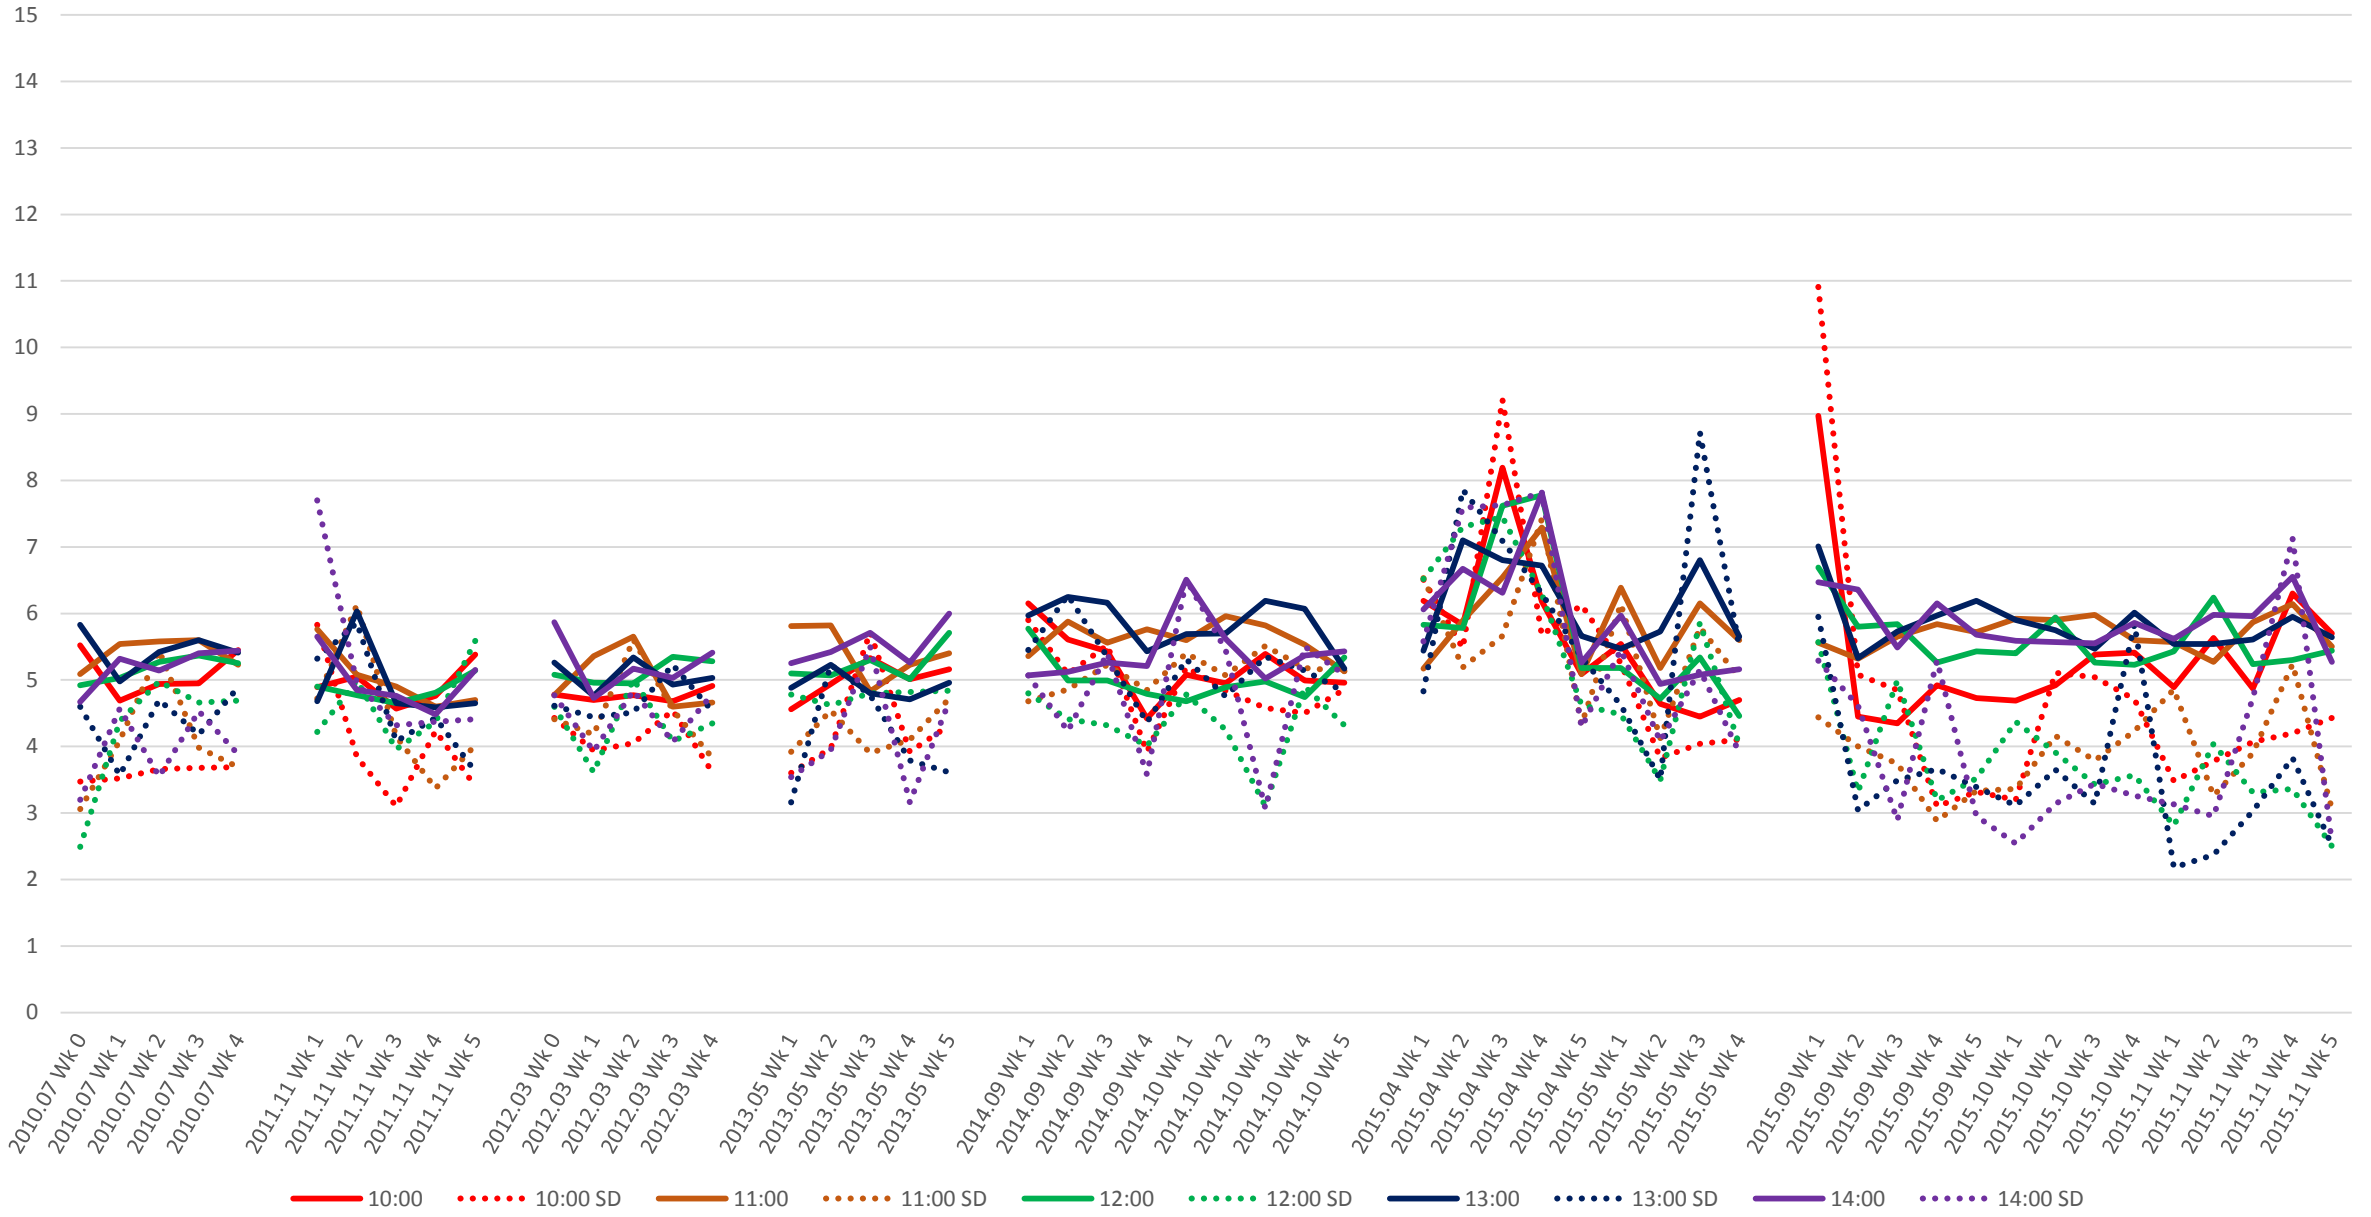

506 Carlton Headways at Yonge Westbound Middy

506 Carlton Headways at Yonge Westbound Afternoon

506 Carlton Headways at Yonge Westbound Evening