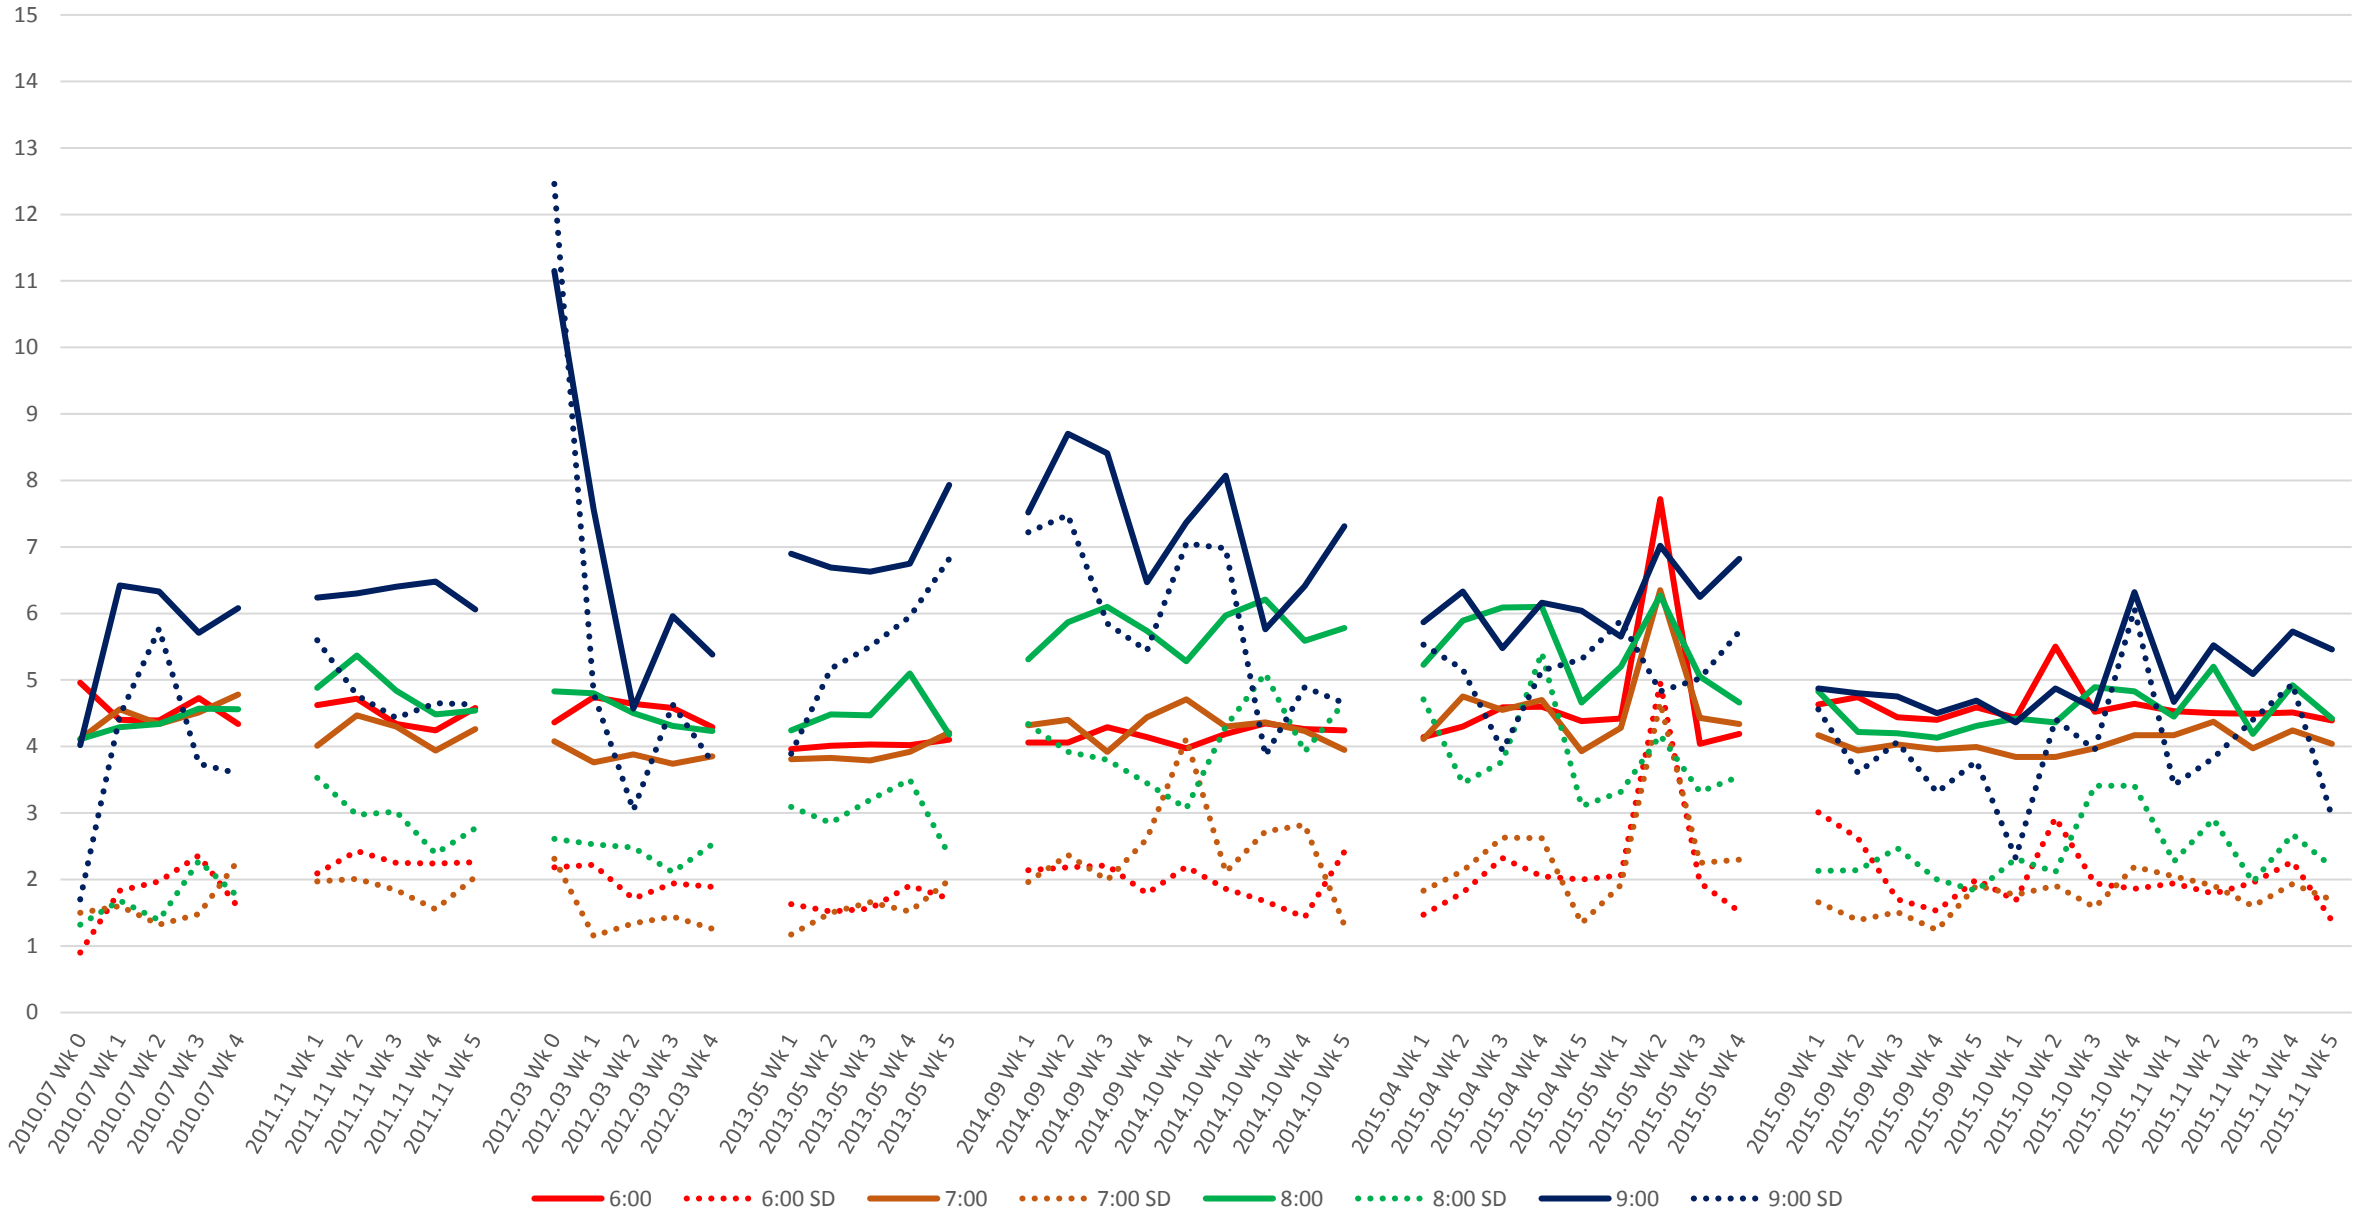

506 Carlton Headways at Danforth Southbound Morning

506 Carlton Headways at Danforth Southbound Middy

506 Carlton Headways at Danforth Southbound Afternoon

506 Carlton Headways at Danforth Southbound Evening

— 19:00
 19:00 SD
 — 20:00
 20:00 SD
 — 21:00
 21:00 SD
 — 22:00
 22:00 SD
 — 23:00
 23:00 SD