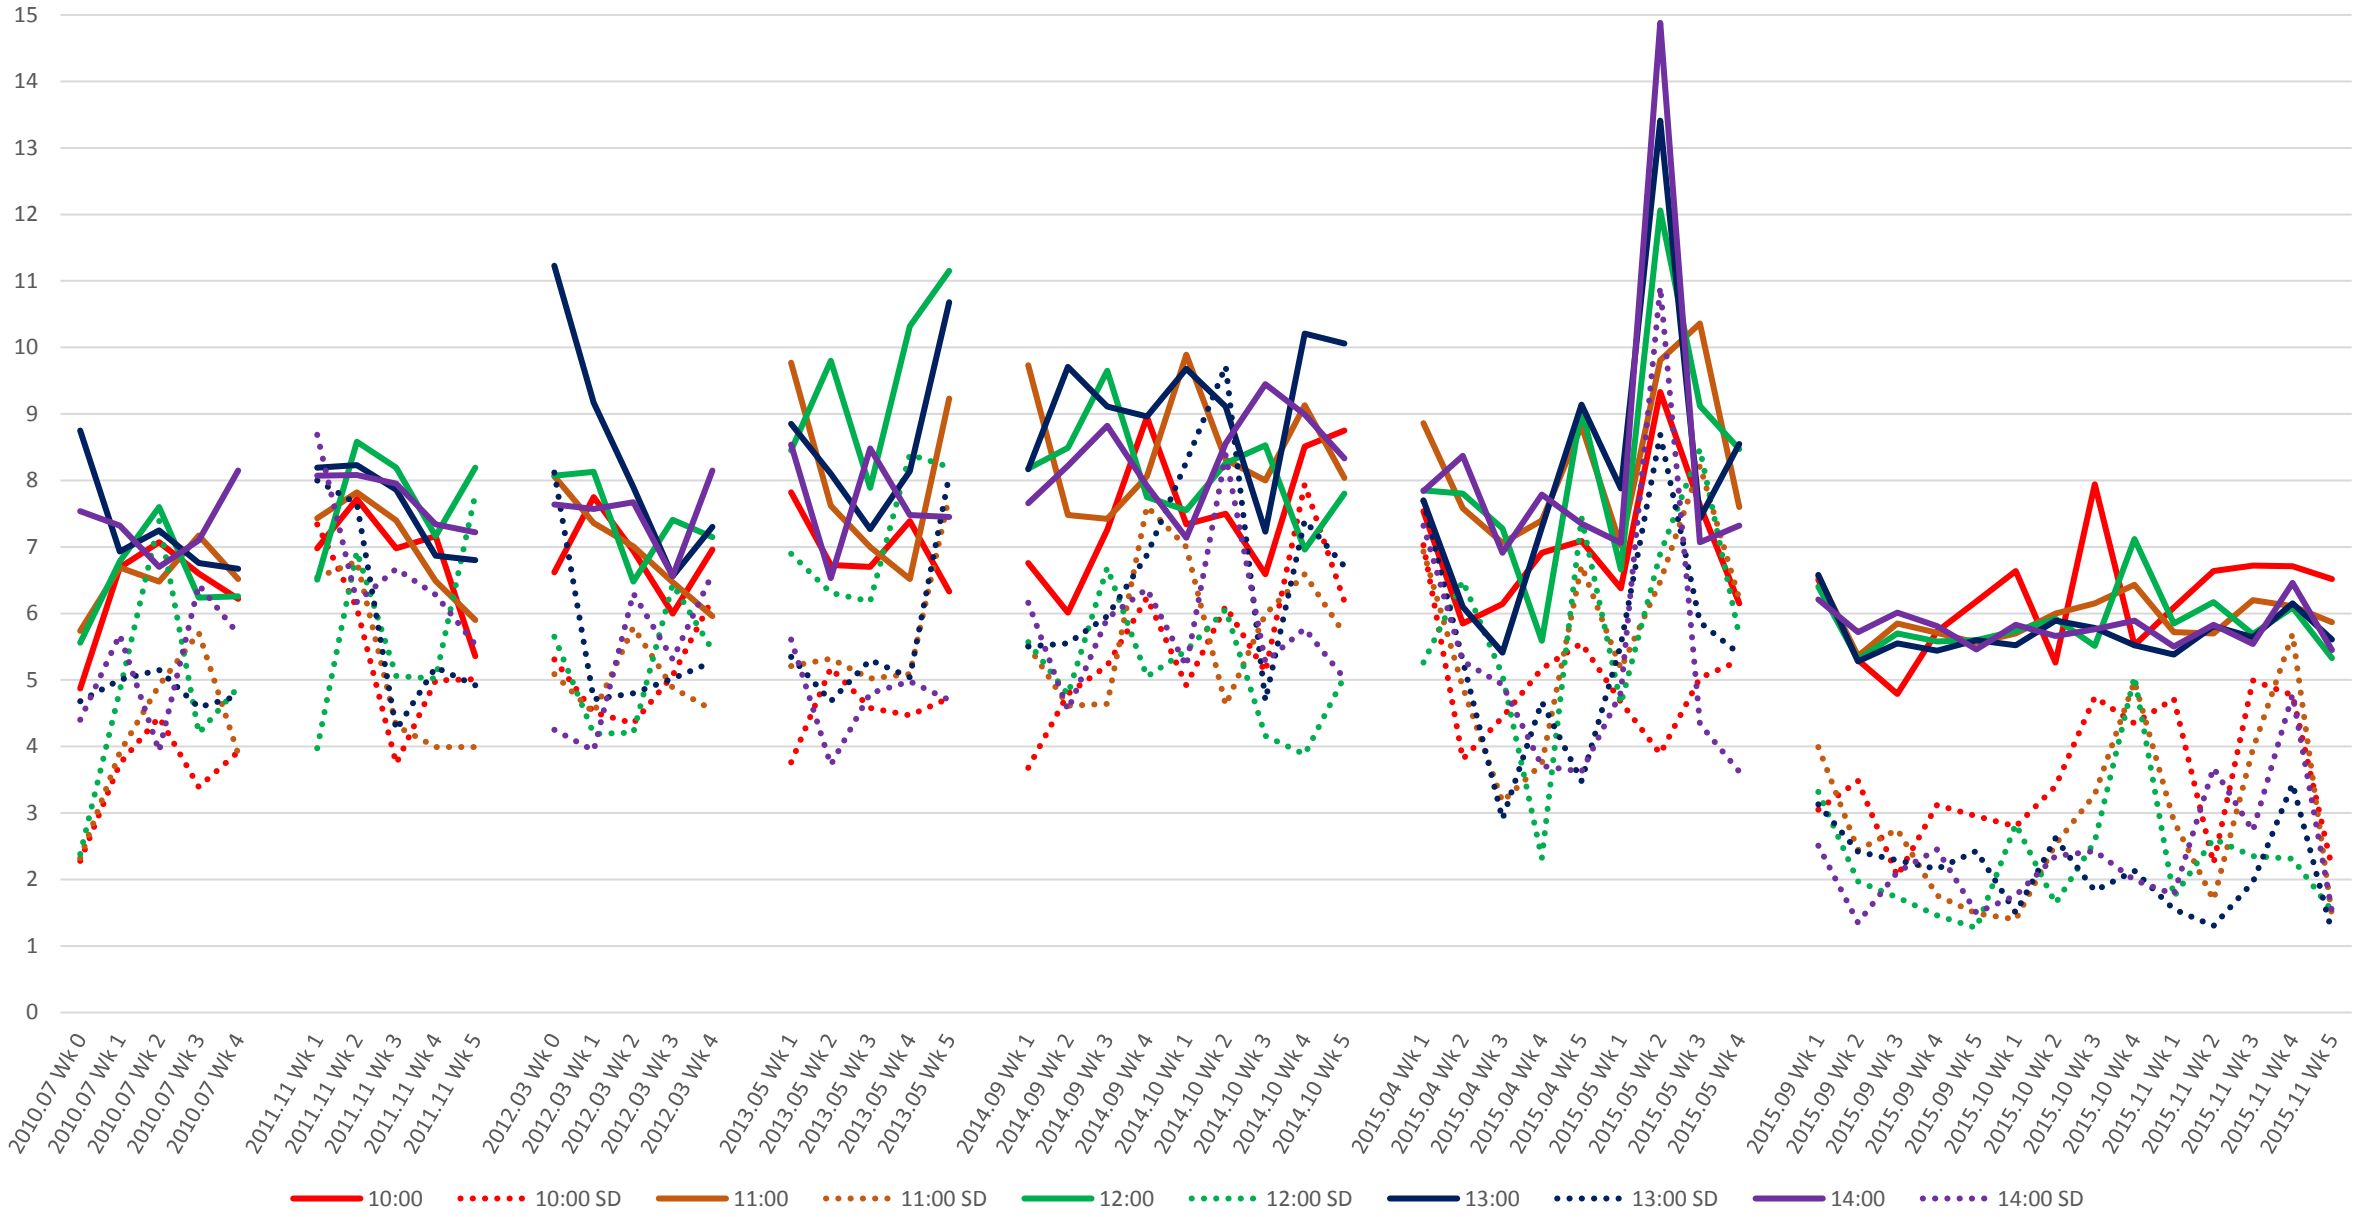

506 Carlton Headways at Danforth Southbound Morning

506 Carlton Headways at Danforth Southbound Middy

506 Carlton Headways at Danforth Southbound Afternoon

506 Carlton Headways at Danforth Southbound Evening

— 19:00
 19:00 SD
 — 20:00
 20:00 SD
 — 21:00
 21:00 SD
 — 22:00
 22:00 SD
 — 23:00
 23:00 SD