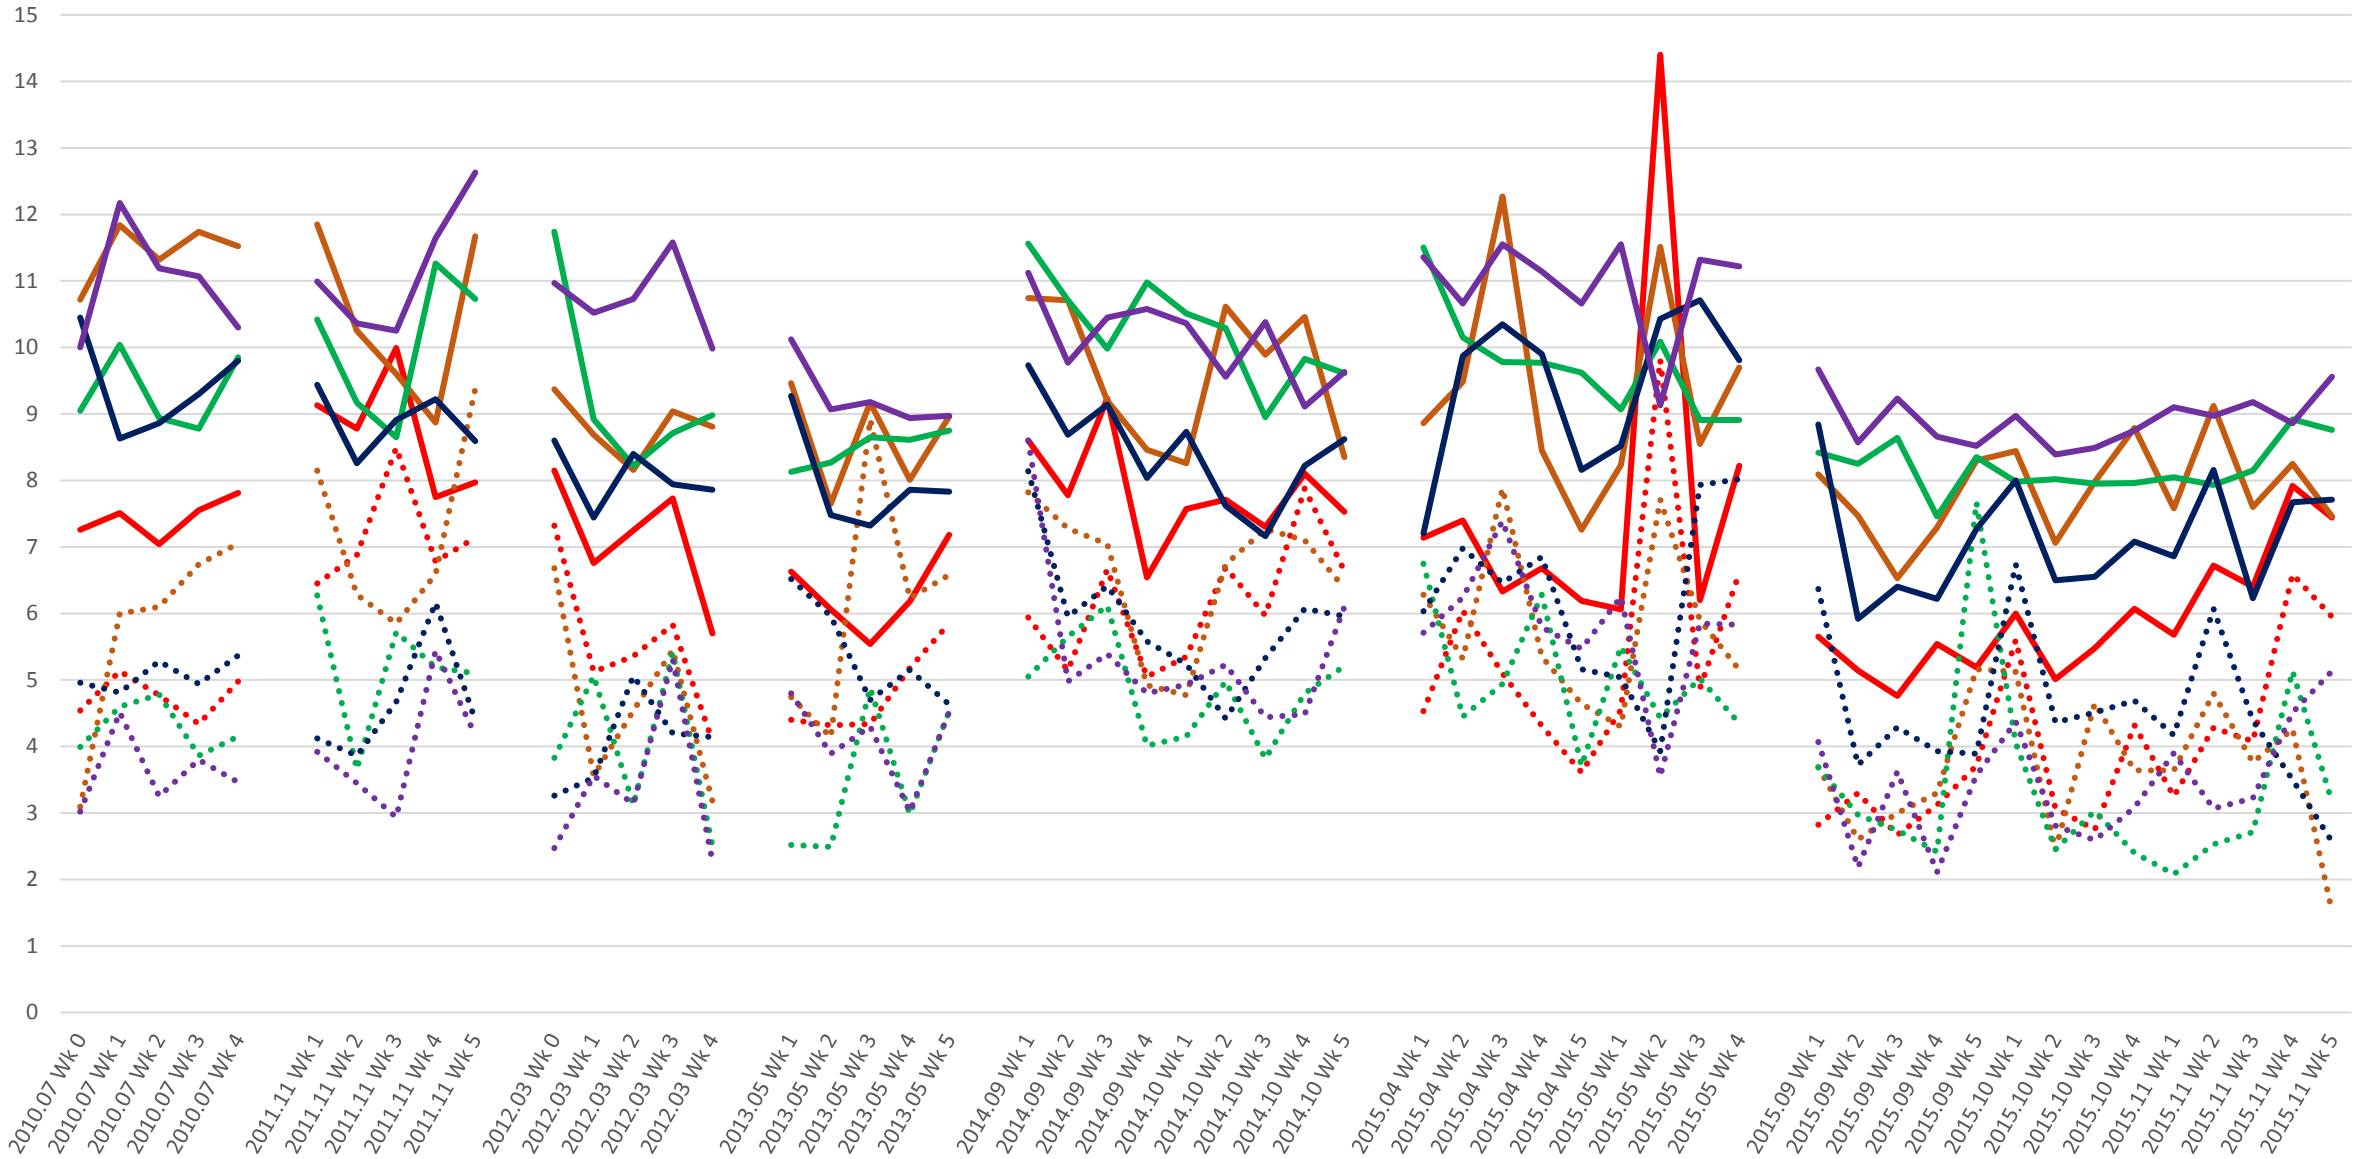

506 Carlton Headways at Danforth Southbound Morning

506 Carlton Headways at Danforth Southbound Middy

506 Carlton Headways at Danforth Southbound Afternoon

506 Carlton Headways at Danforth Southbound Evening

— 19:00
 19:00 SD
 — 20:00
 20:00 SD
 — 21:00
 21:00 SD
 — 22:00
 22:00 SD
 — 23:00
 23:00 SD