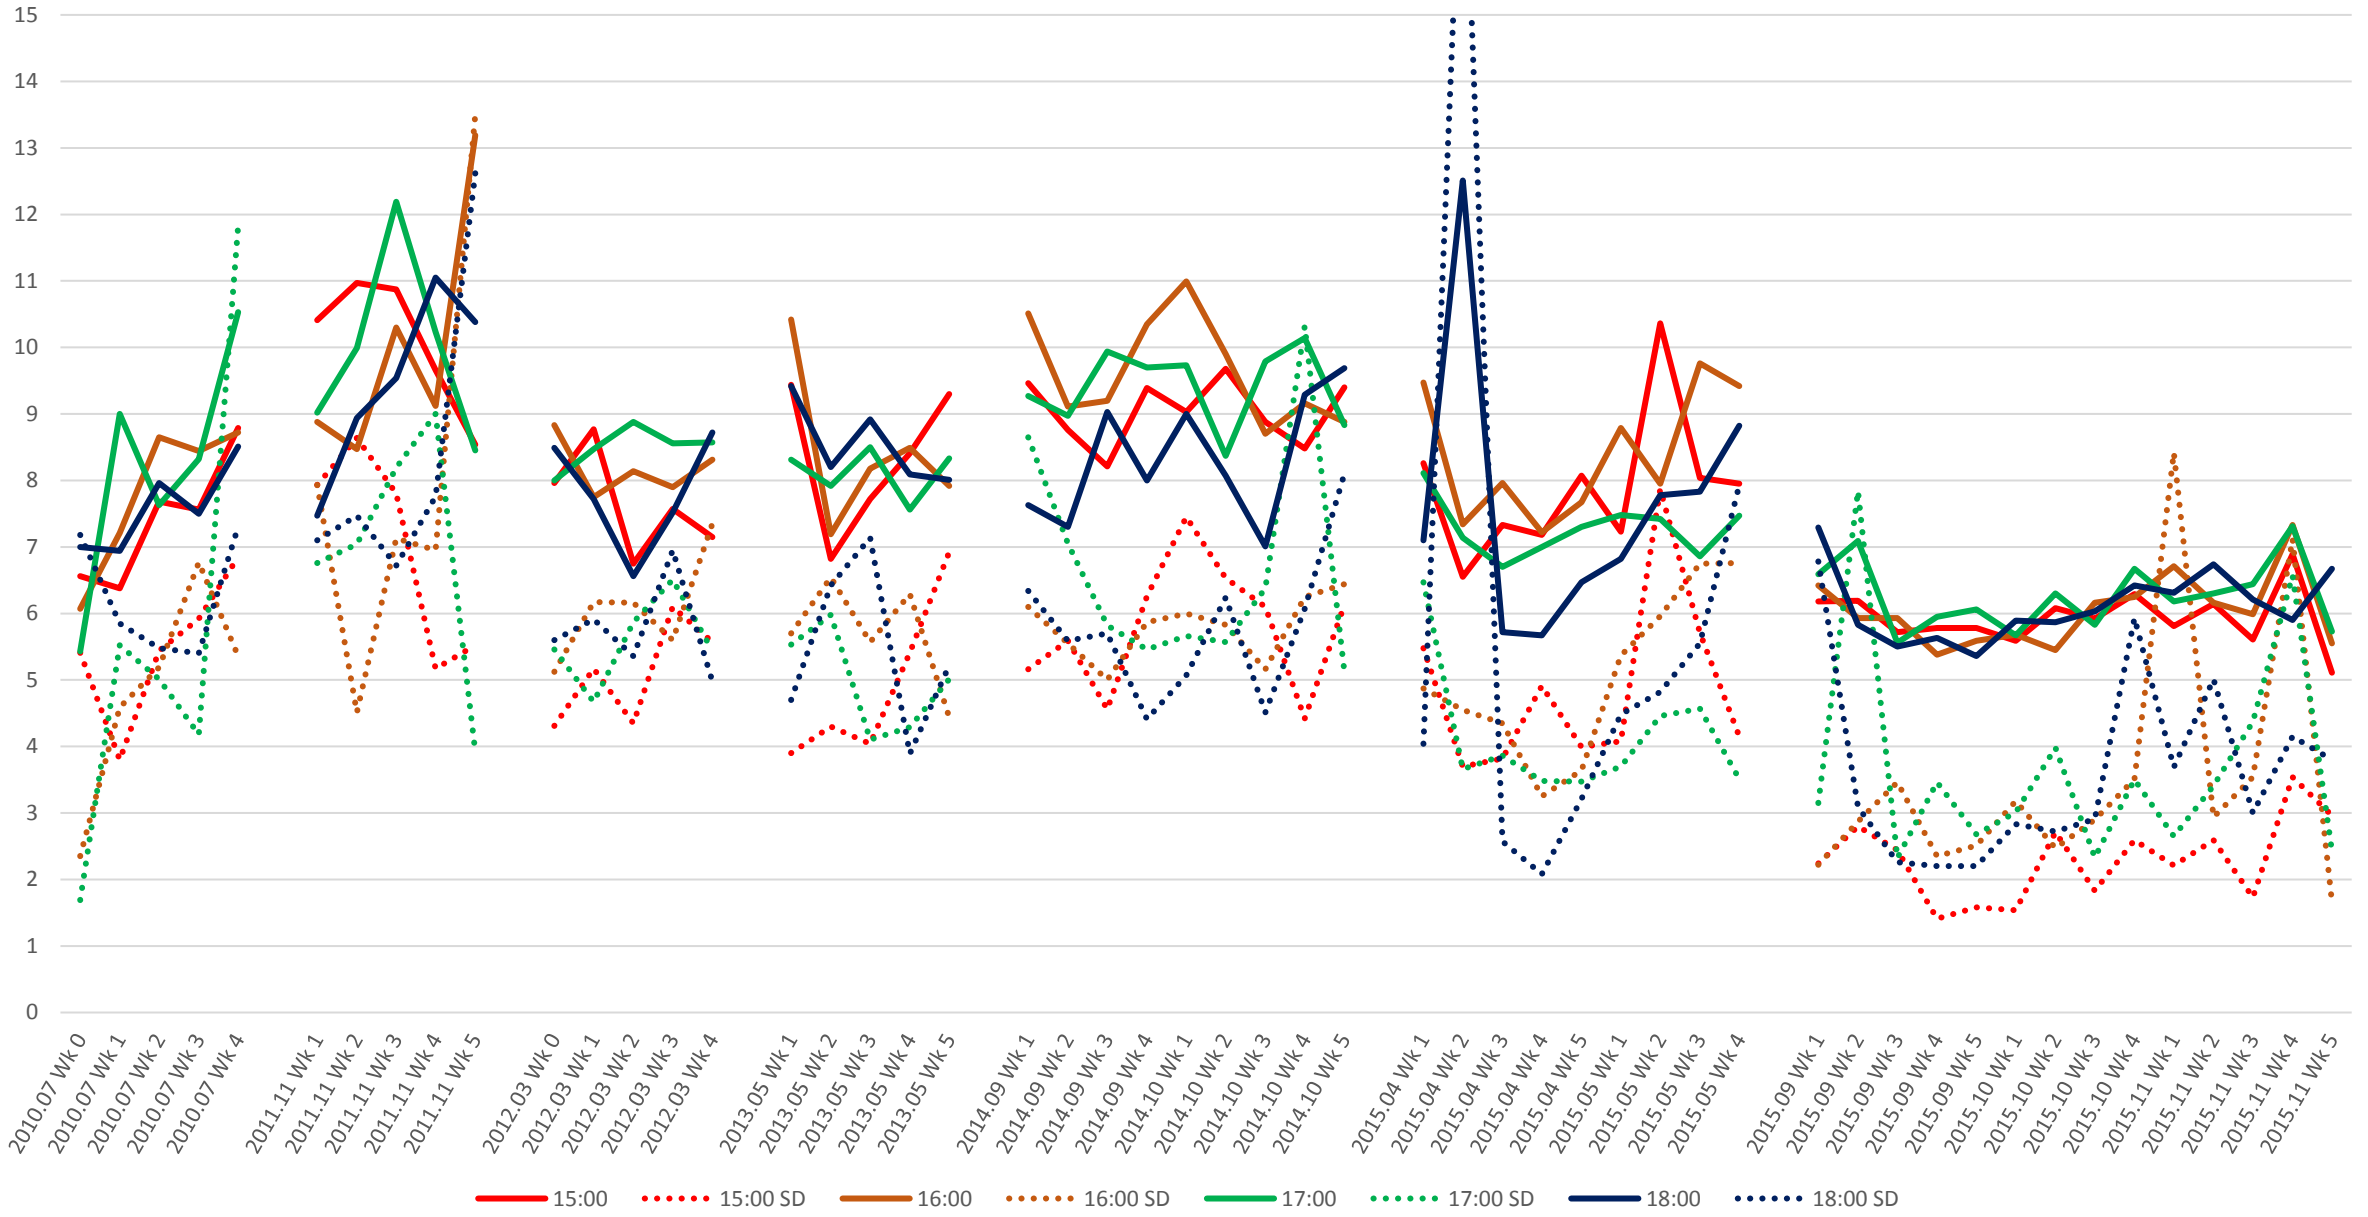

506 Carlton Headways at Danforth Southbound Morning

506 Carlton Headways at Danforth Southbound Middy

506 Carlton Headways at Danforth Southbound Afternoon

506 Carlton Headways at Danforth Southbound Evening

— 19:00
 19:00 SD
 — 20:00
 20:00 SD
 — 21:00
 21:00 SD
 — 22:00
 22:00 SD
 — 23:00
 23:00 SD