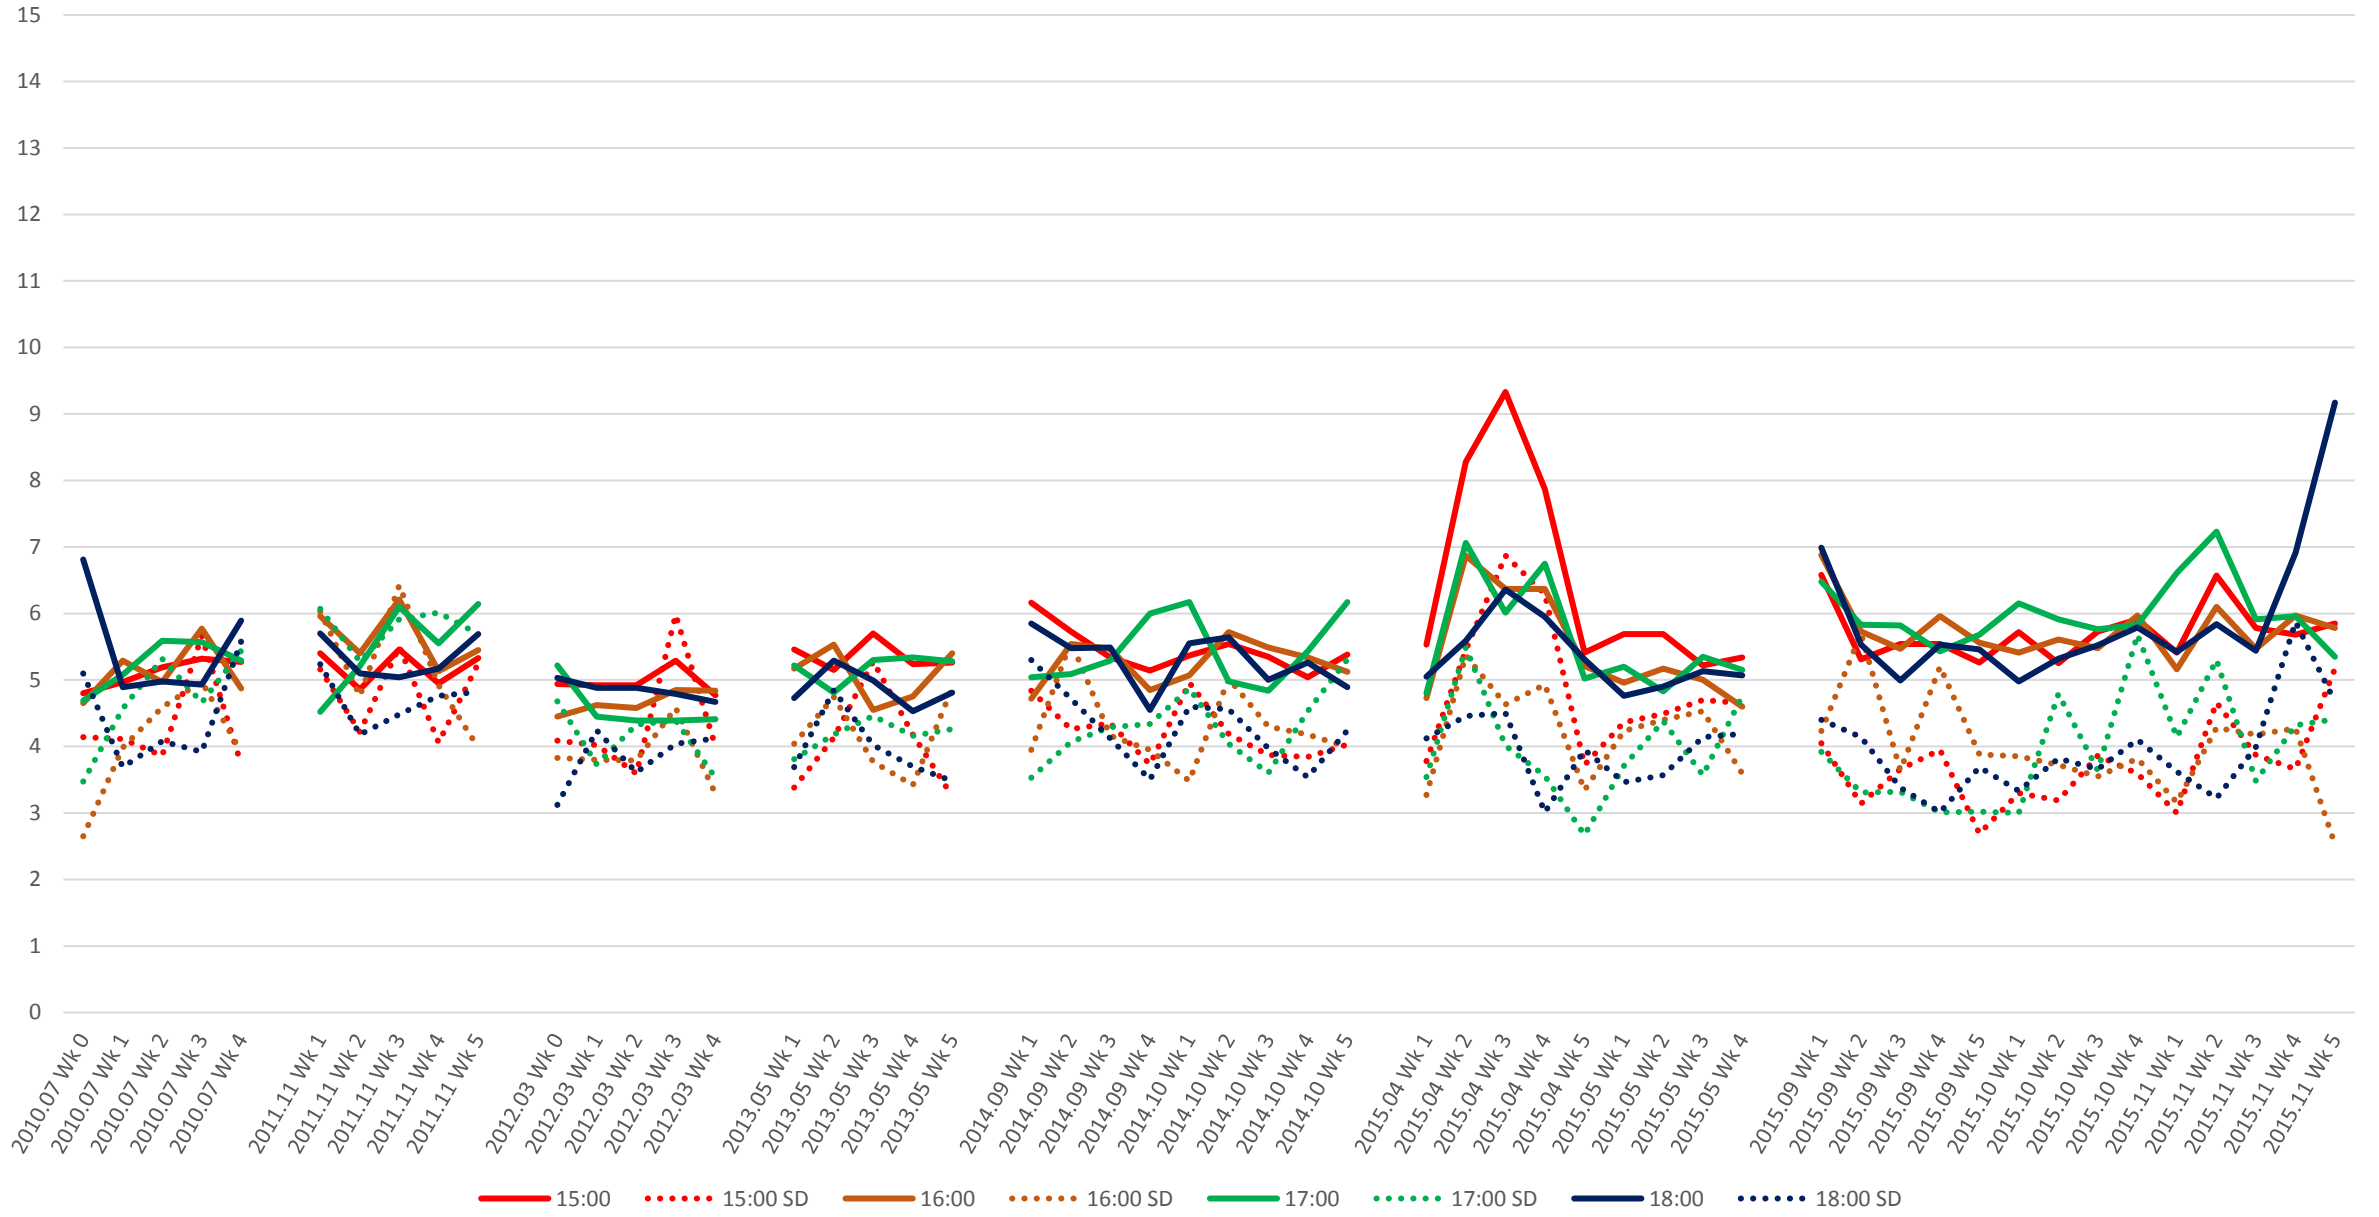

506 Carlton Headways at Yonge Eastbound Morning

506 Carlton Headways at Yonge Eastbound Middy

506 Carlton Headways at Yonge Eastbound Afternoon

506 Carlton Headways at Yonge Eastbound Evening

— 19:00
 ⋯ 19:00 SD
 — 20:00
 ⋯ 20:00 SD
 — 21:00
 ⋯ 21:00 SD
 — 22:00
 ⋯ 22:00 SD
 — 23:00
 ⋯ 23:00 SD