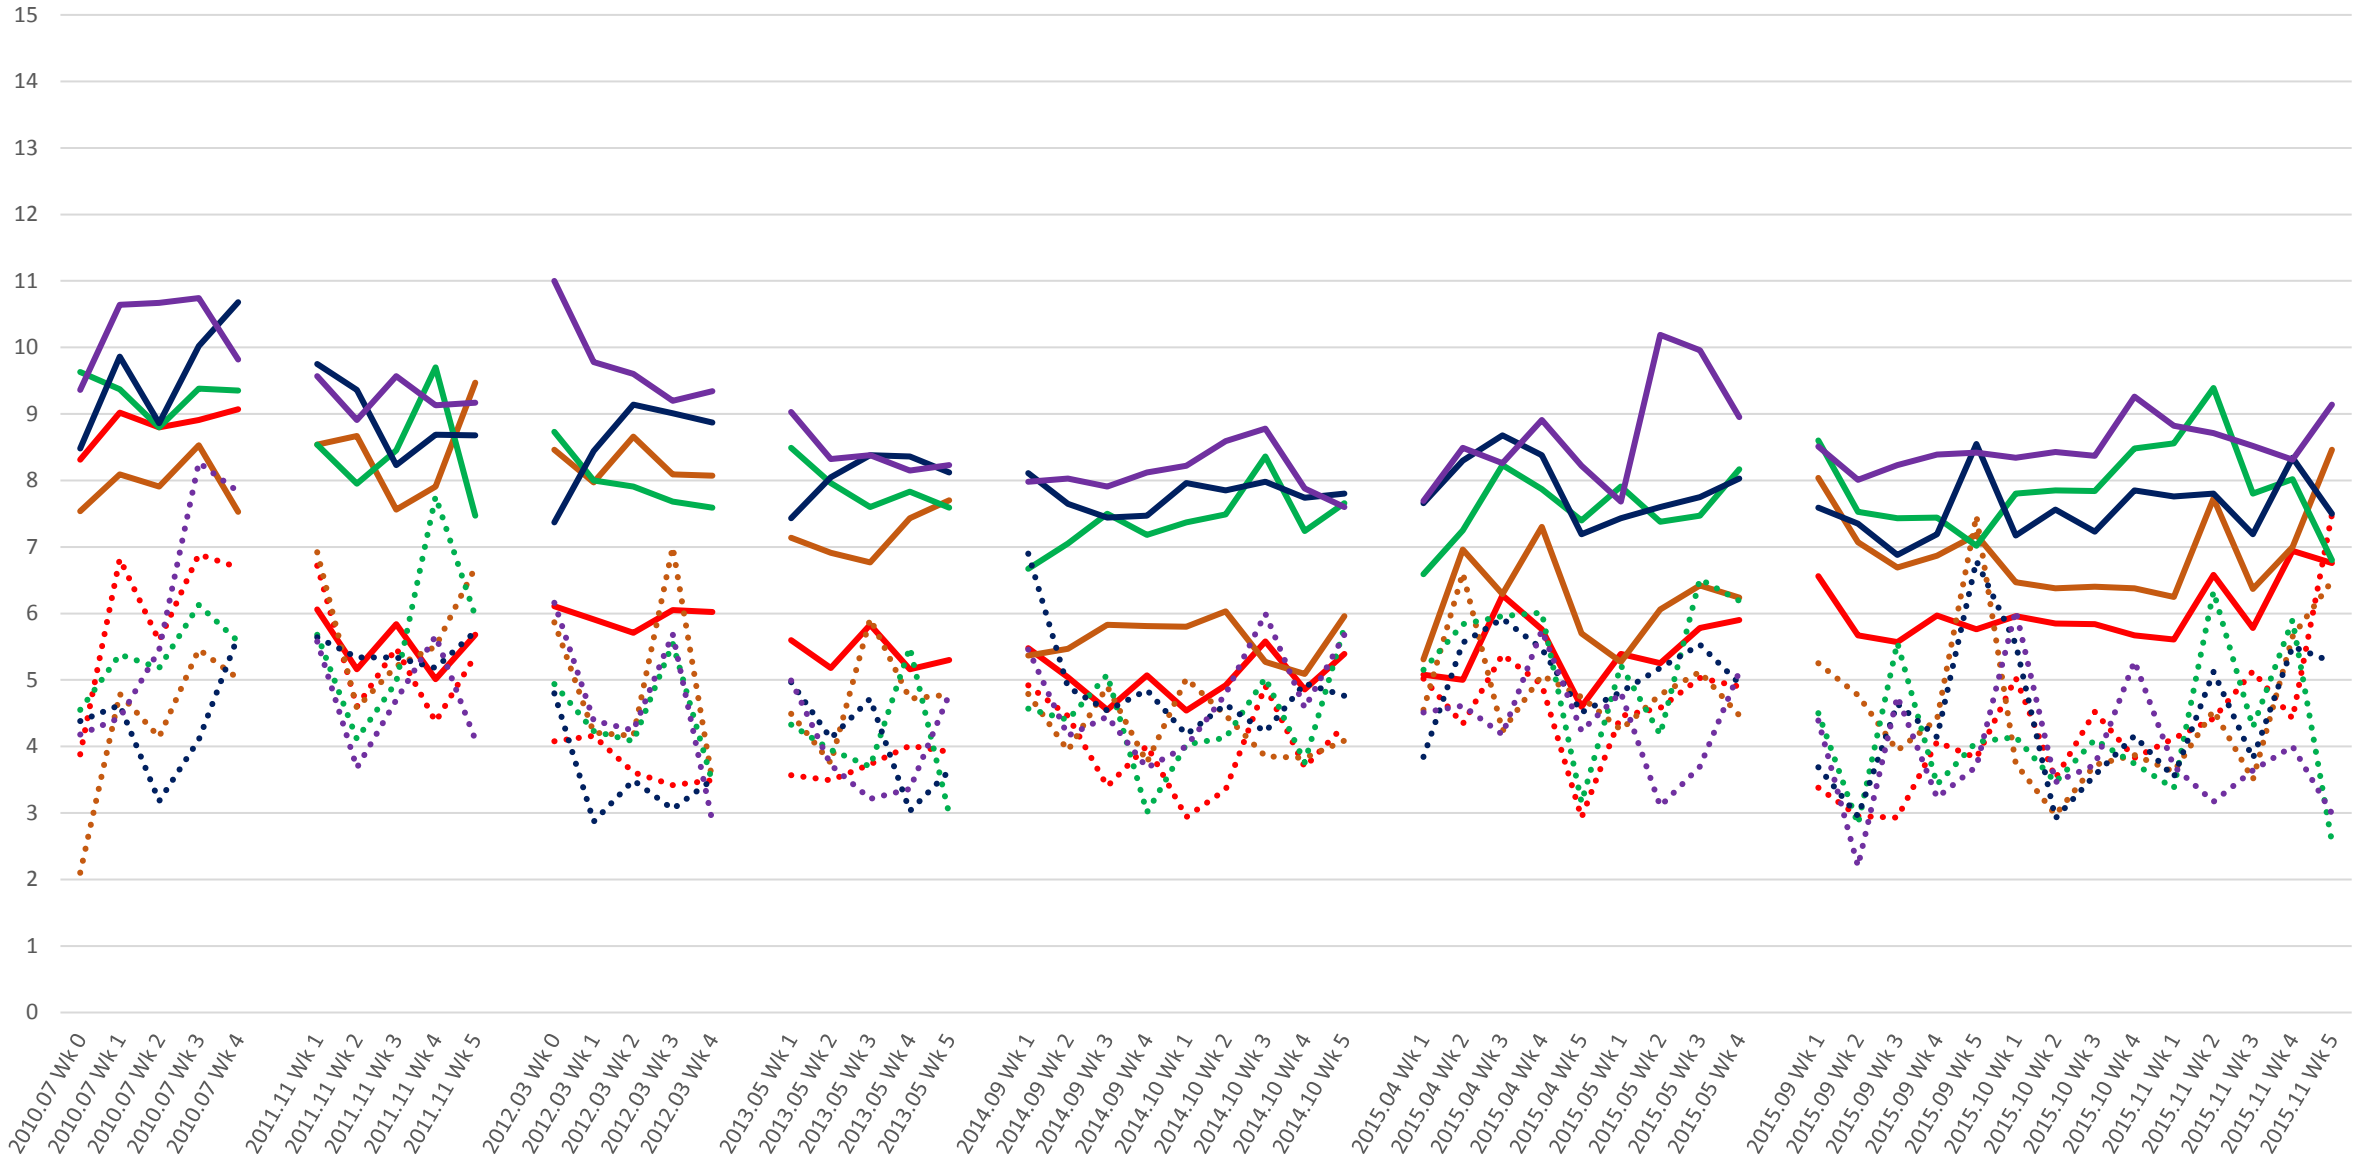

506 Carlton Headways at Yonge Eastbound Morning

506 Carlton Headways at Yonge Eastbound Middy

506 Carlton Headways at Yonge Eastbound Afternoon

506 Carlton Headways at Yonge Eastbound Evening

— 19:00
 ⋯ 19:00 SD
 — 20:00
 ⋯ 20:00 SD
 — 21:00
 ⋯ 21:00 SD
 — 22:00
 ⋯ 22:00 SD
 — 23:00
 ⋯ 23:00 SD