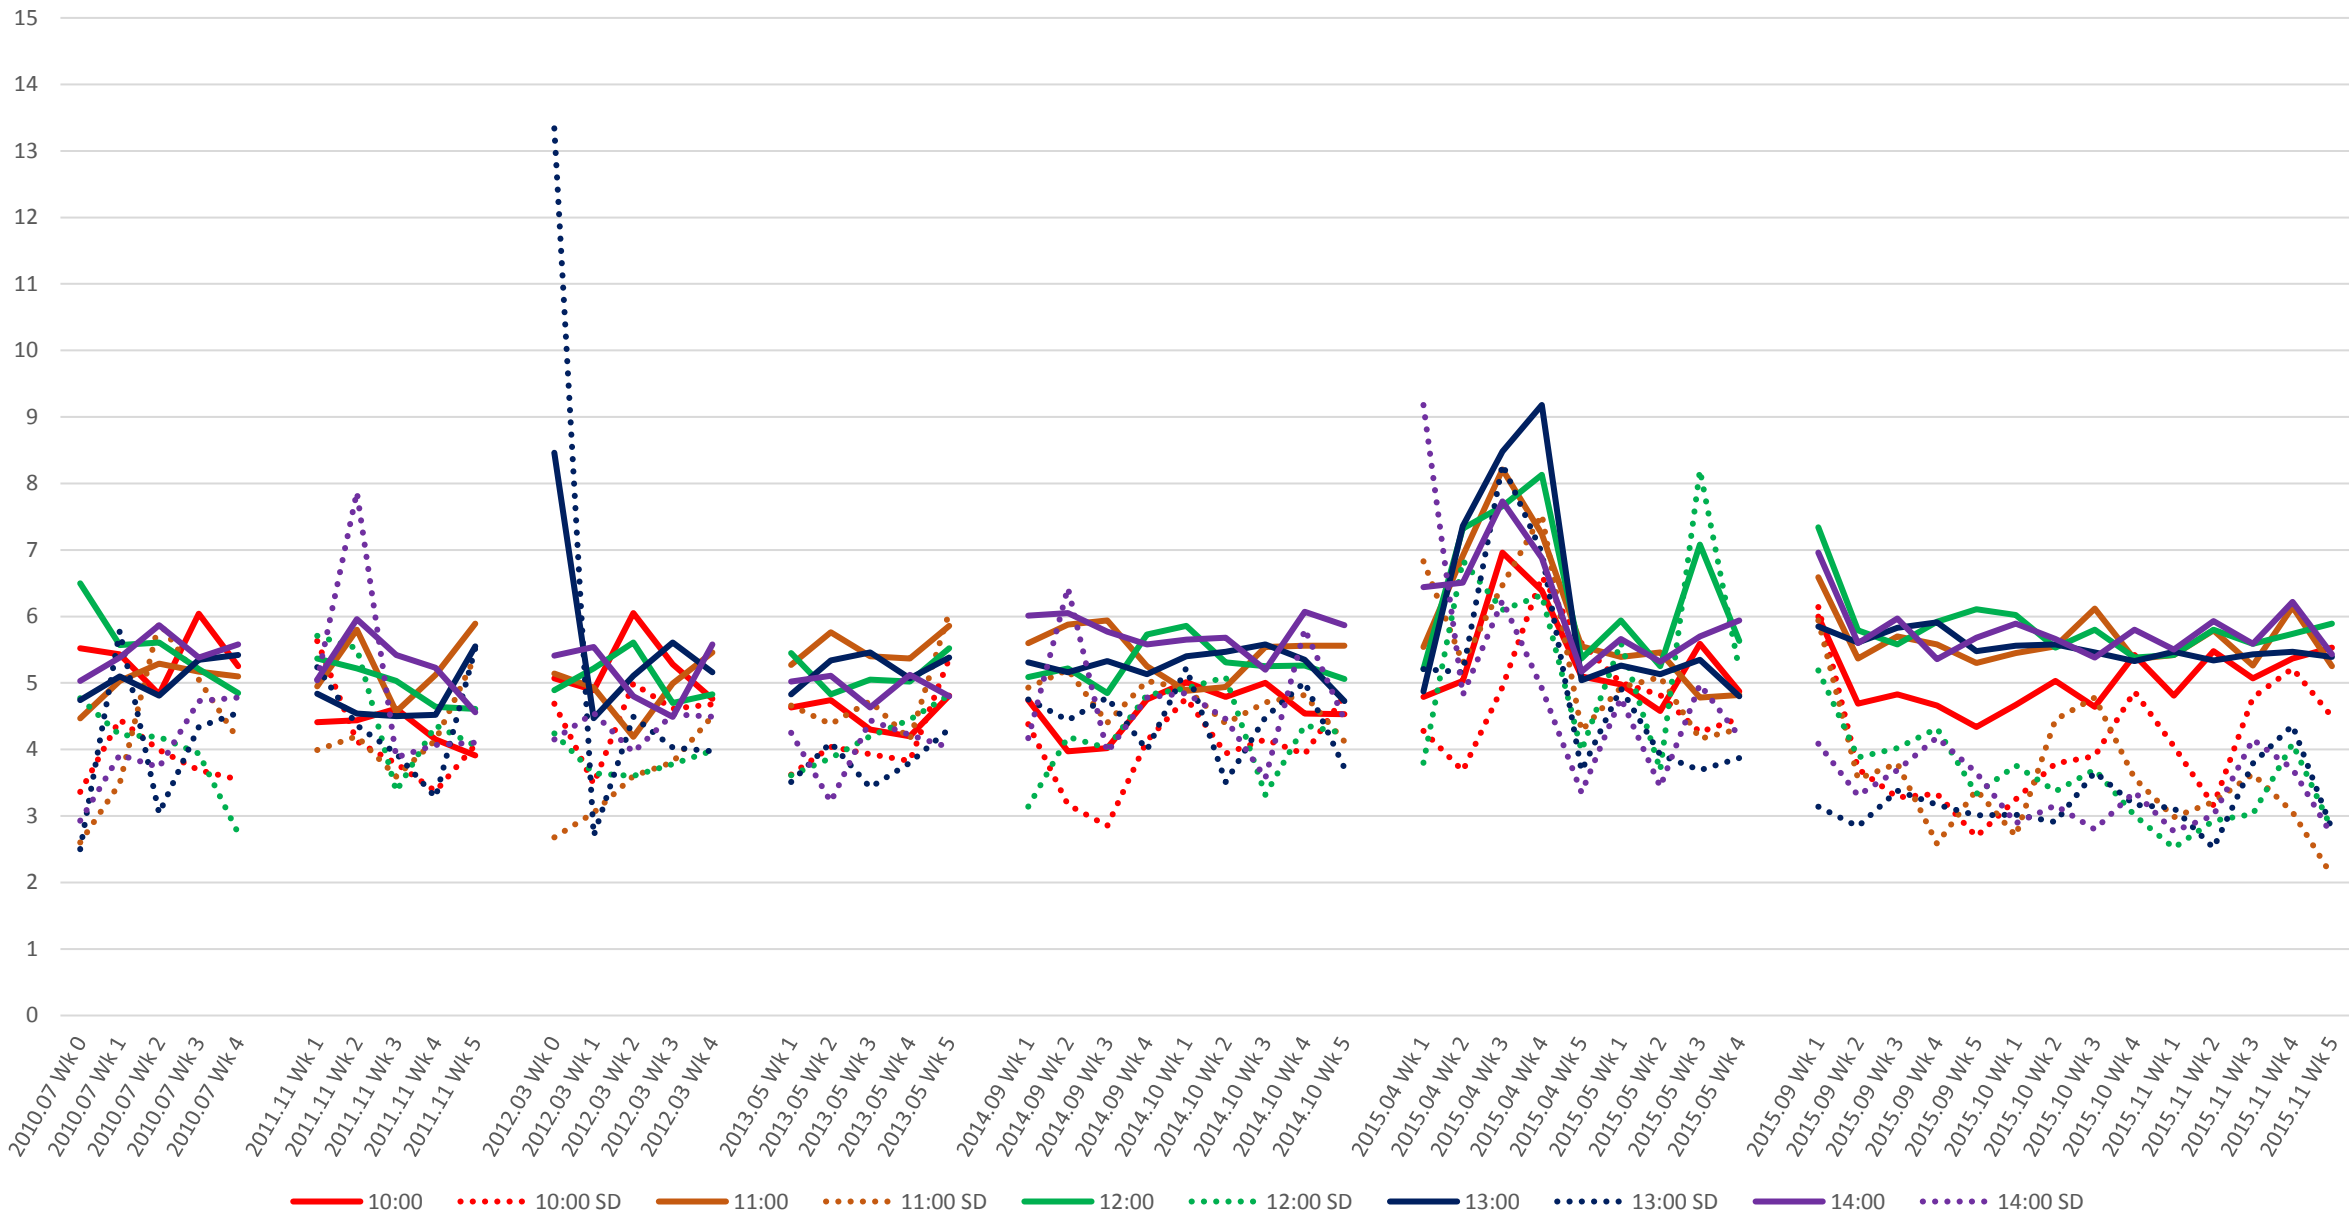

506 Carlton Headways at Yonge Eastbound Morning

506 Carlton Headways at Yonge Eastbound Middy

506 Carlton Headways at Yonge Eastbound Afternoon

506 Carlton Headways at Yonge Eastbound Evening

— 19:00
 ⋯ 19:00 SD
 — 20:00
 ⋯ 20:00 SD
 — 21:00
 ⋯ 21:00 SD
 — 22:00
 ⋯ 22:00 SD
 — 23:00
 ⋯ 23:00 SD