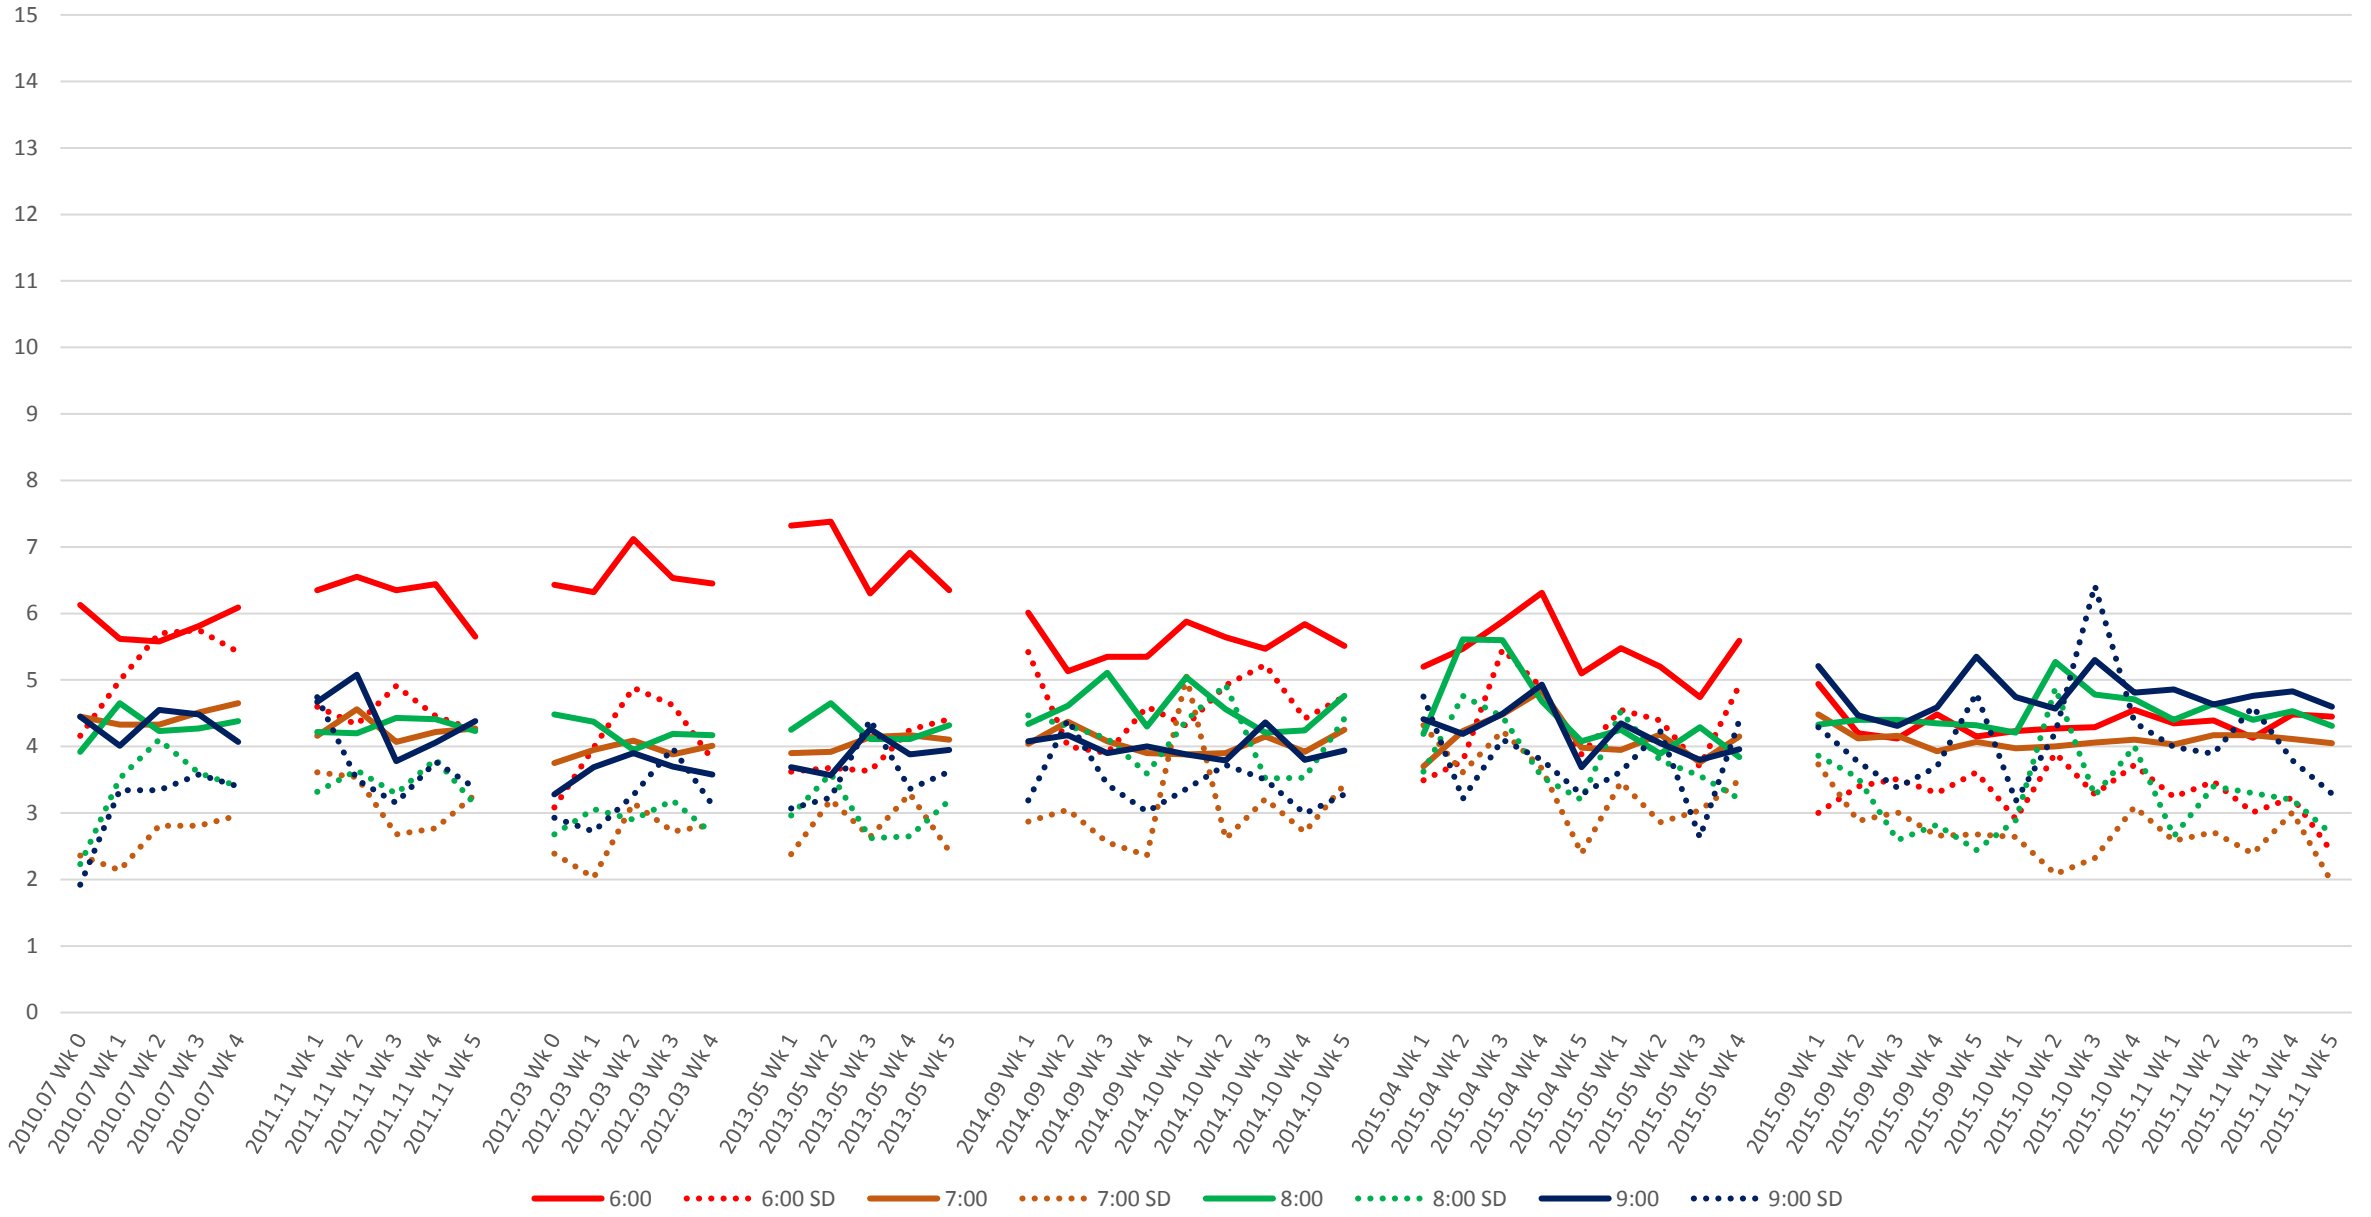

506 Carlton Headways at Yonge Eastbound Morning

506 Carlton Headways at Yonge Eastbound Middy

506 Carlton Headways at Yonge Eastbound Afternoon

506 Carlton Headways at Yonge Eastbound Evening

— 19:00
 ⋯ 19:00 SD
 — 20:00
 ⋯ 20:00 SD
 — 21:00
 ⋯ 21:00 SD
 — 22:00
 ⋯ 22:00 SD
 — 23:00
 ⋯ 23:00 SD