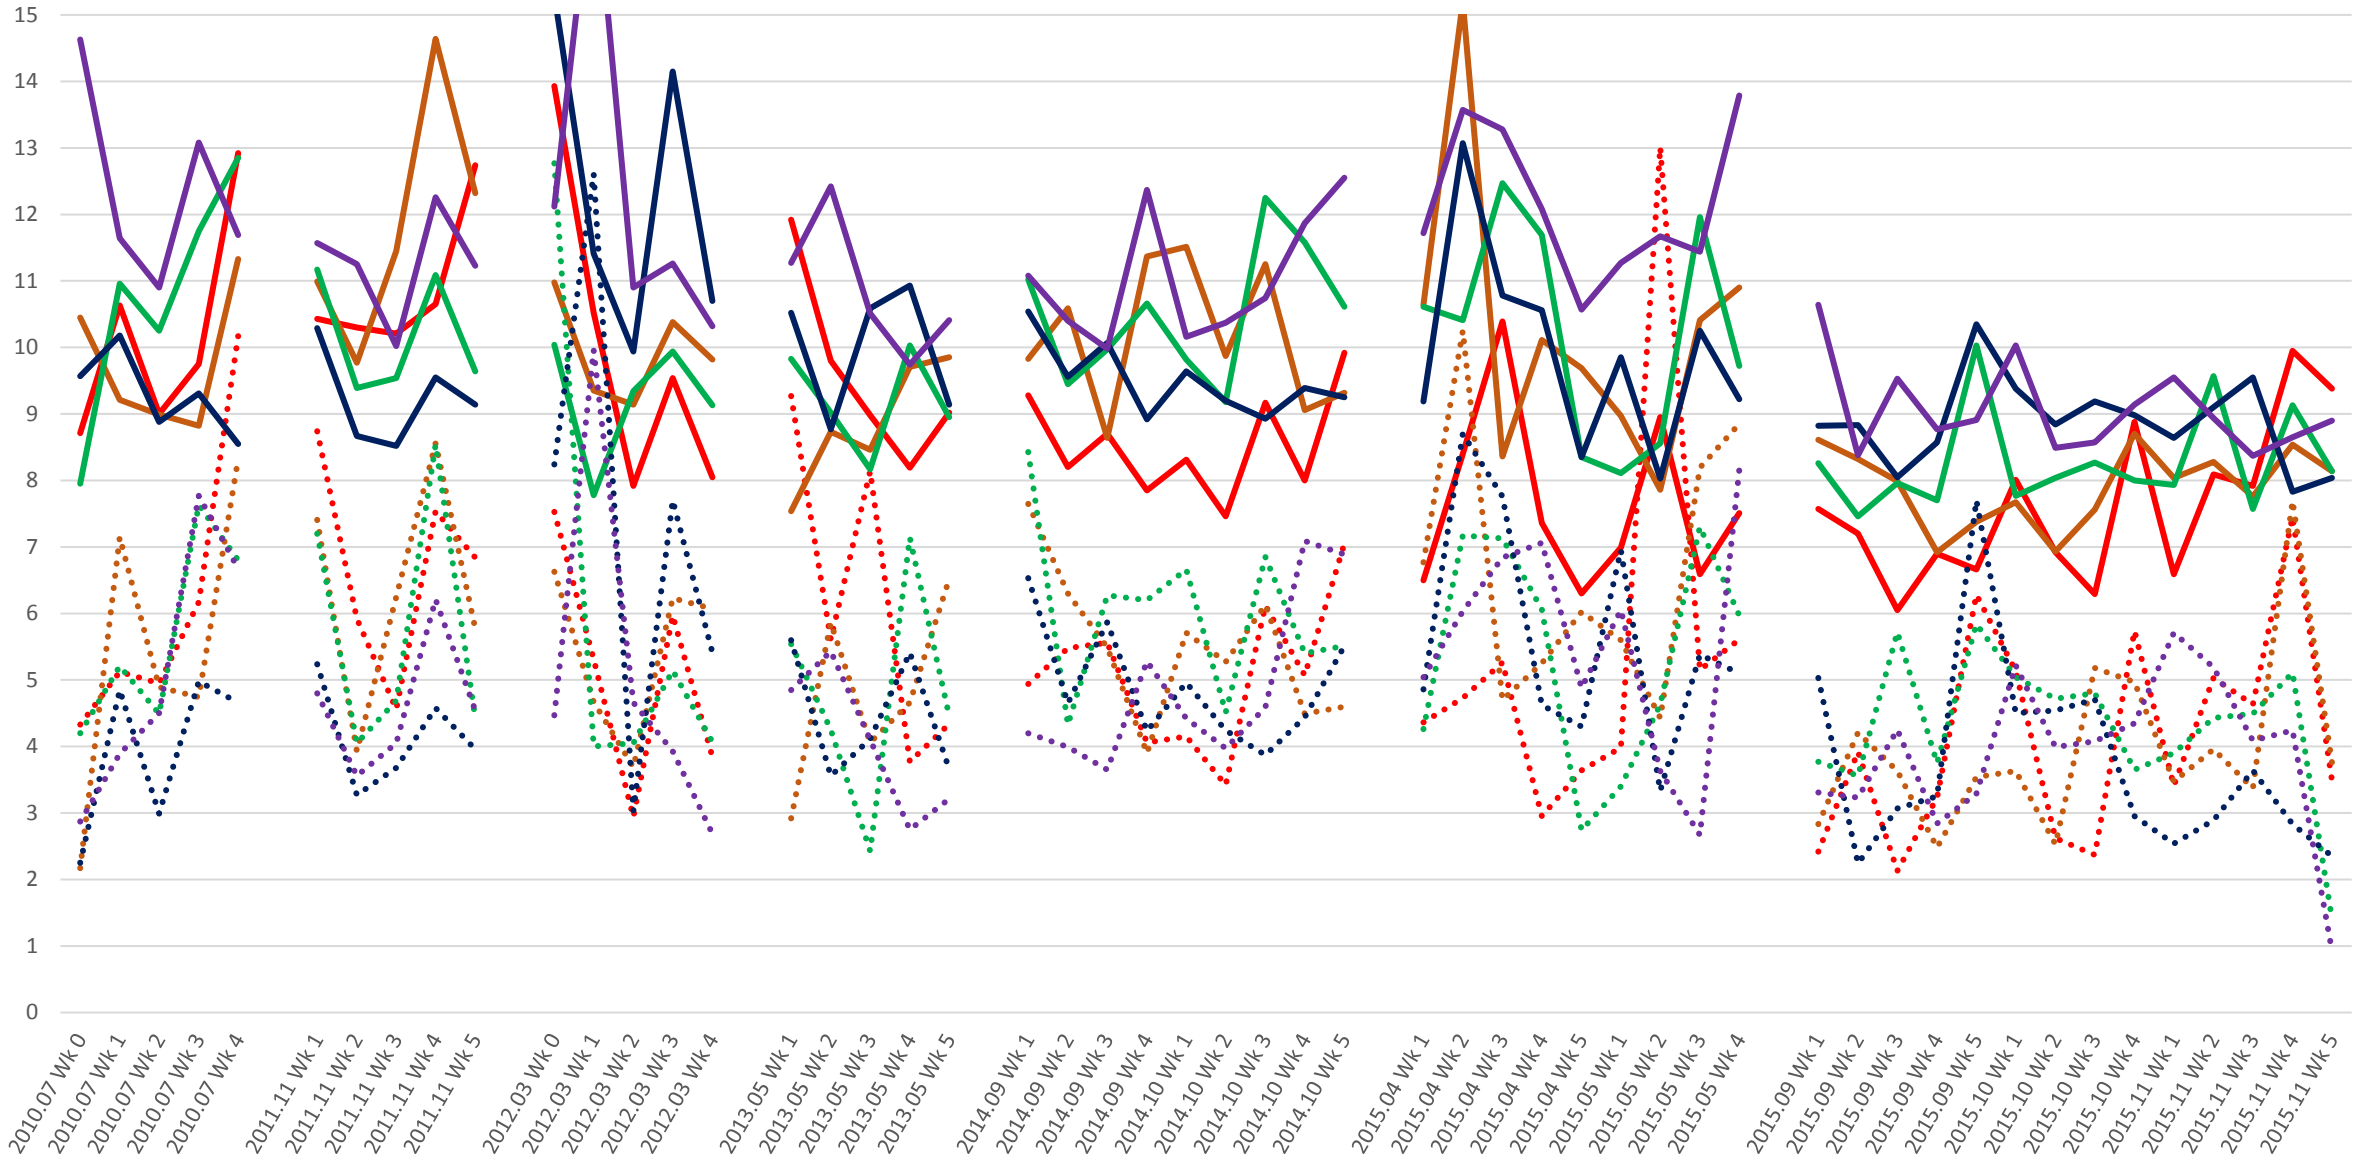

506 Carlton Headways at Parkside Eastbound Morning

506 Carlton Headways at Parkside Eastbound Middy

506 Carlton Headways at Parkside Eastbound Afternoon

506 Carlton Headways at Parkside Eastbound Evening

Legend: 19:00 (red line), 19:00 SD (red dotted line), 20:00 (brown line), 20:00 SD (brown dotted line), 21:00 (green line), 21:00 SD (green dotted line), 22:00 (dark blue line), 22:00 SD (dark blue dotted line), 23:00 (purple line), 23:00 SD (purple dotted line)