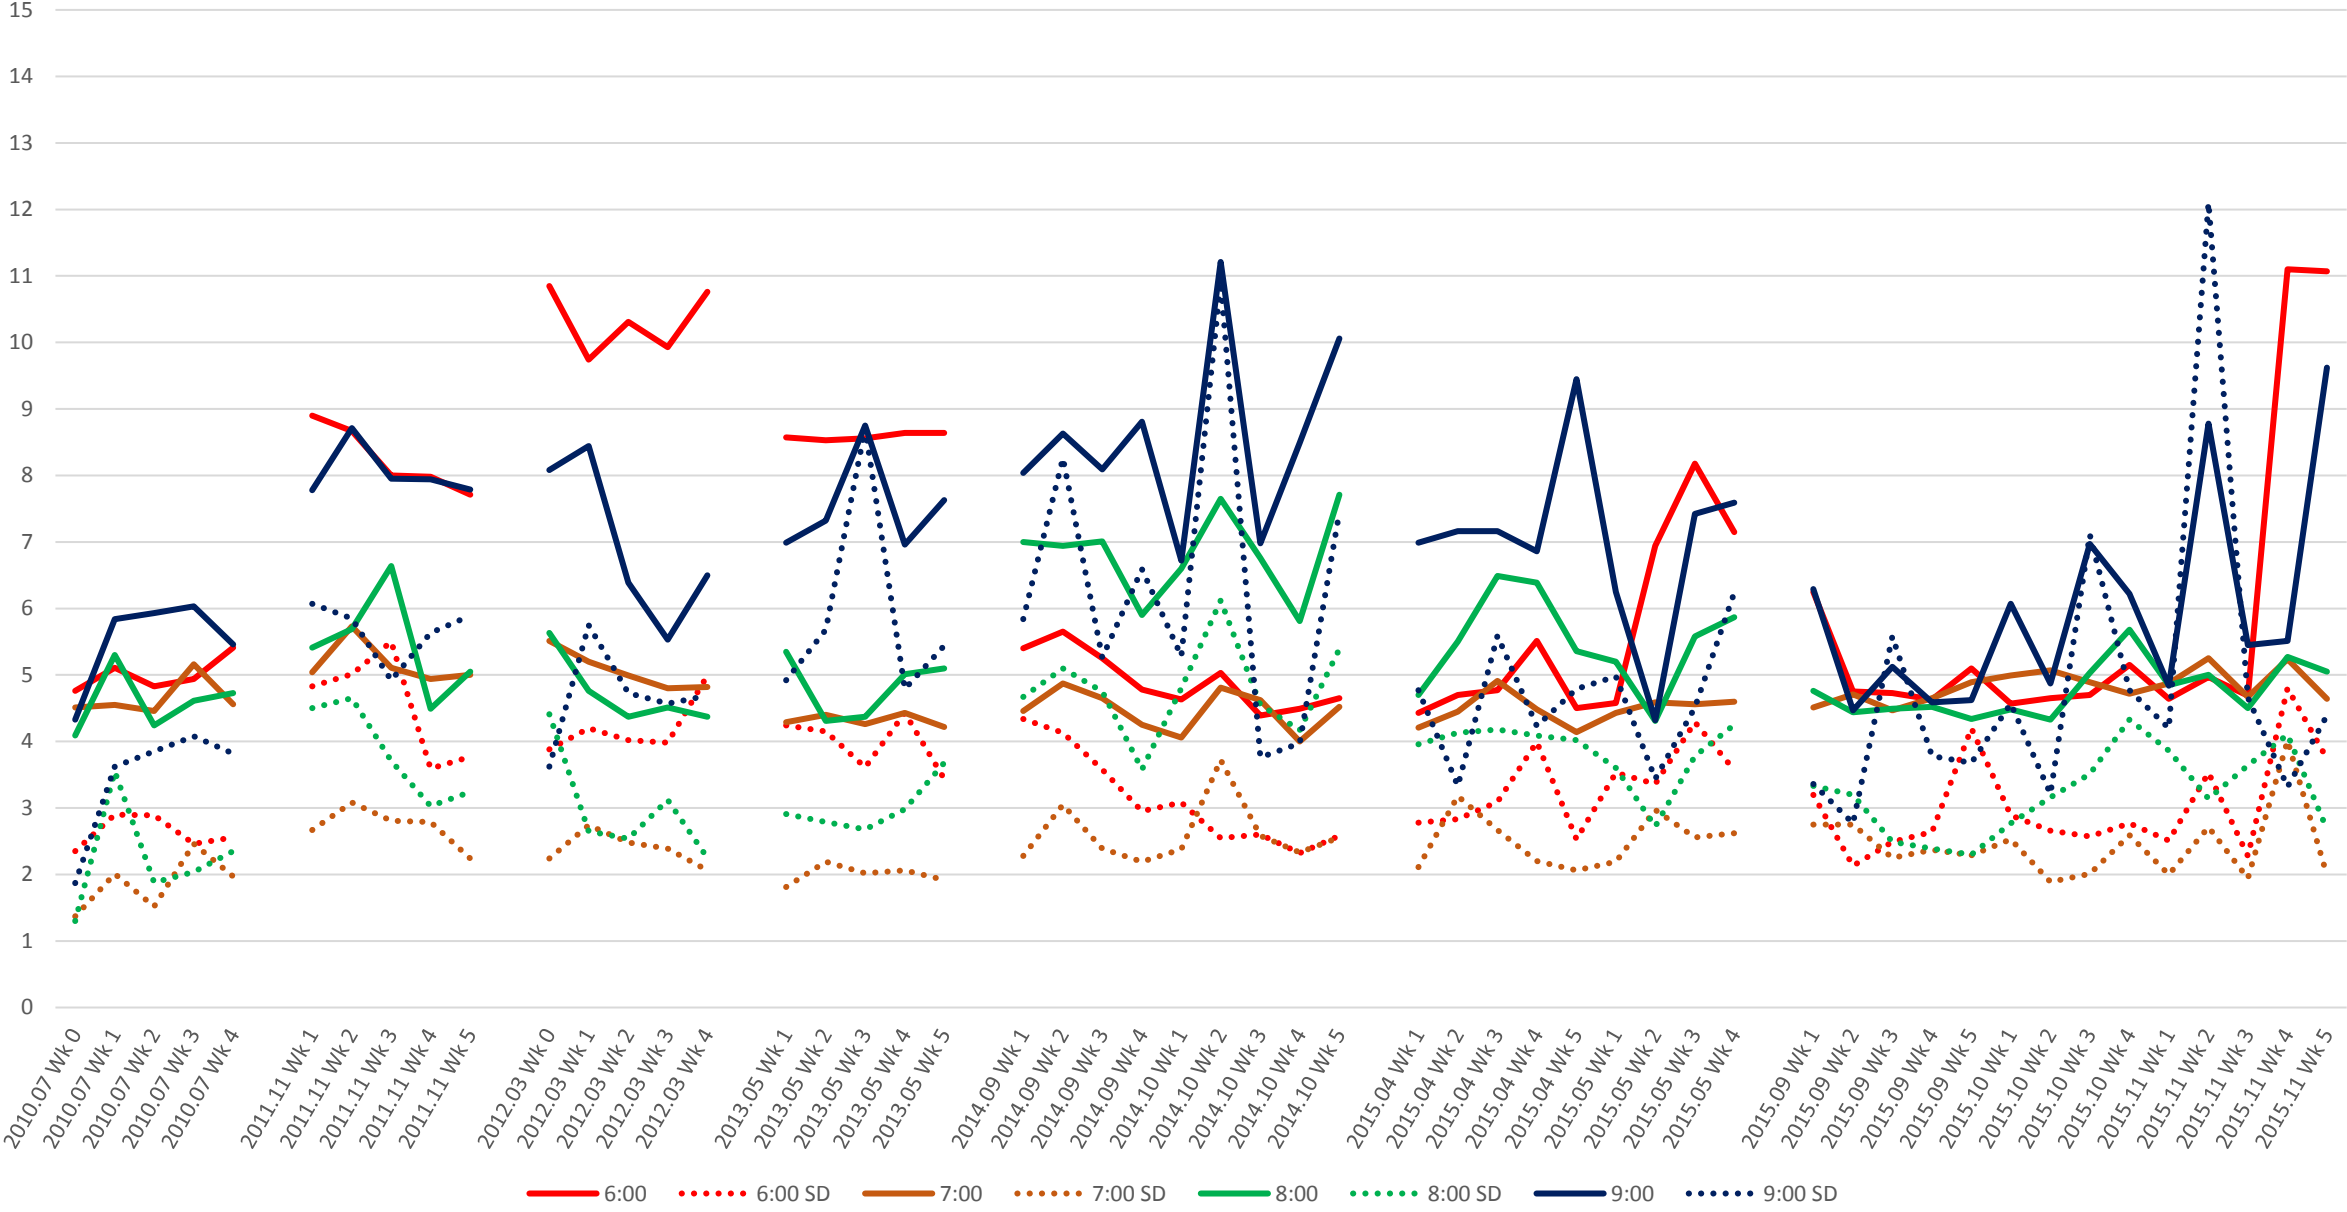

506 Carlton Headways at Parkside Eastbound Morning

506 Carlton Headways at Parkside Eastbound Middy

506 Carlton Headways at Parkside Eastbound Afternoon

506 Carlton Headways at Parkside Eastbound Evening

Legend: 19:00 (red line), 19:00 SD (red dotted line), 20:00 (brown line), 20:00 SD (brown dotted line), 21:00 (green line), 21:00 SD (green dotted line), 22:00 (dark blue line), 22:00 SD (dark blue dotted line), 23:00 (purple line), 23:00 SD (purple dotted line)