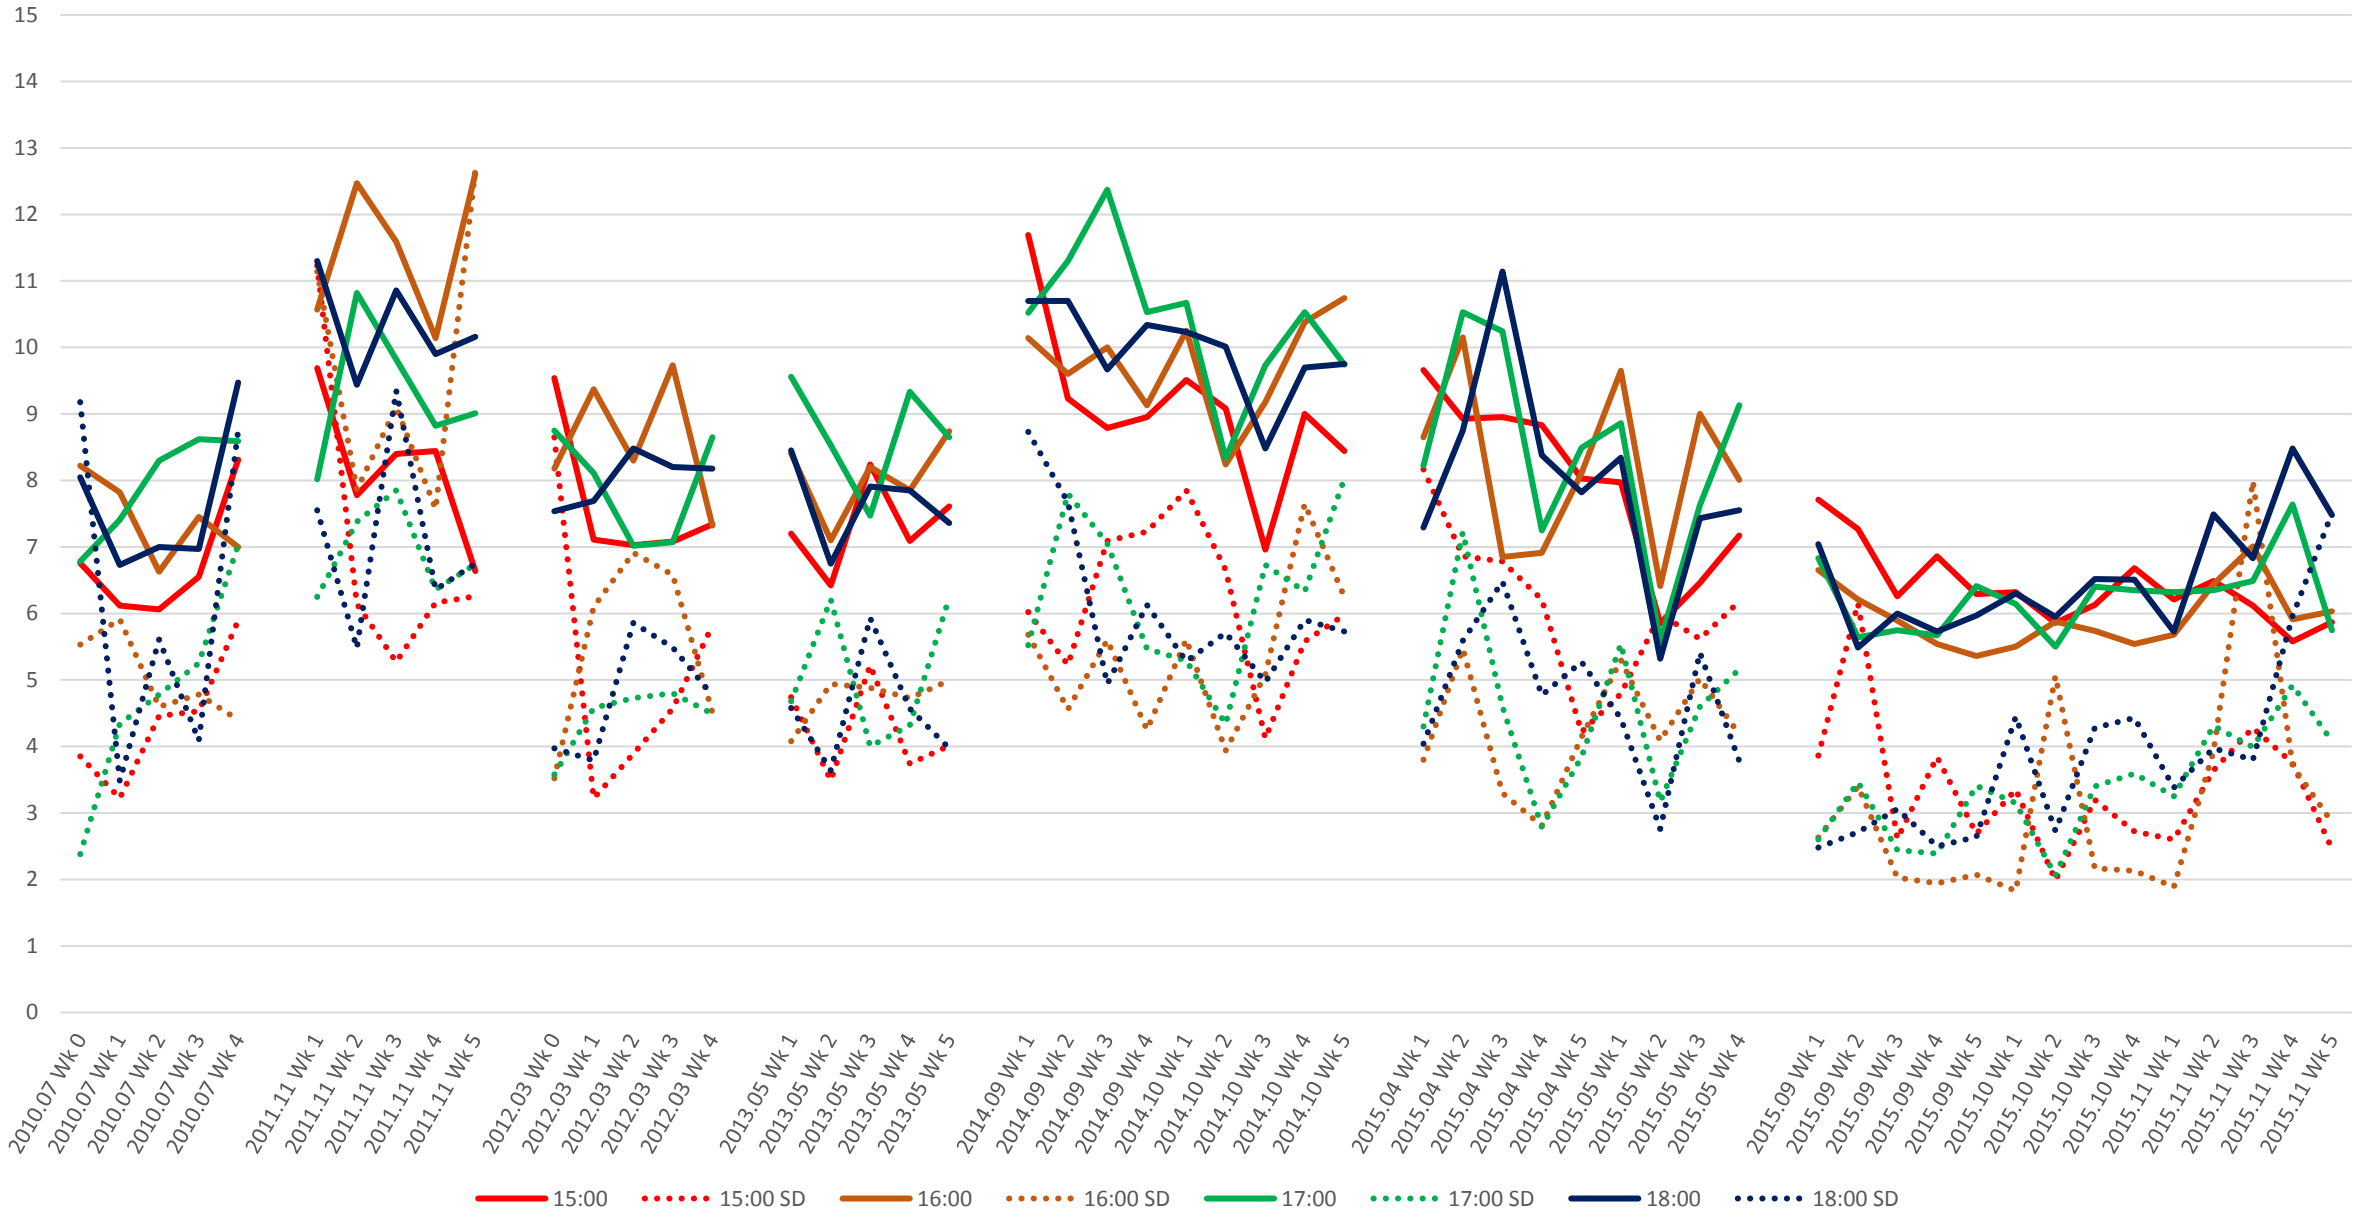

506 Carlton Headways at Parkside Eastbound Morning

506 Carlton Headways at Parkside Eastbound Middy

506 Carlton Headways at Parkside Eastbound Afternoon

506 Carlton Headways at Parkside Eastbound Evening

Legend: 19:00 (red line), 19:00 SD (red dotted line), 20:00 (brown line), 20:00 SD (brown dotted line), 21:00 (green line), 21:00 SD (green dotted line), 22:00 (dark blue line), 22:00 SD (dark blue dotted line), 23:00 (purple line), 23:00 SD (purple dotted line)