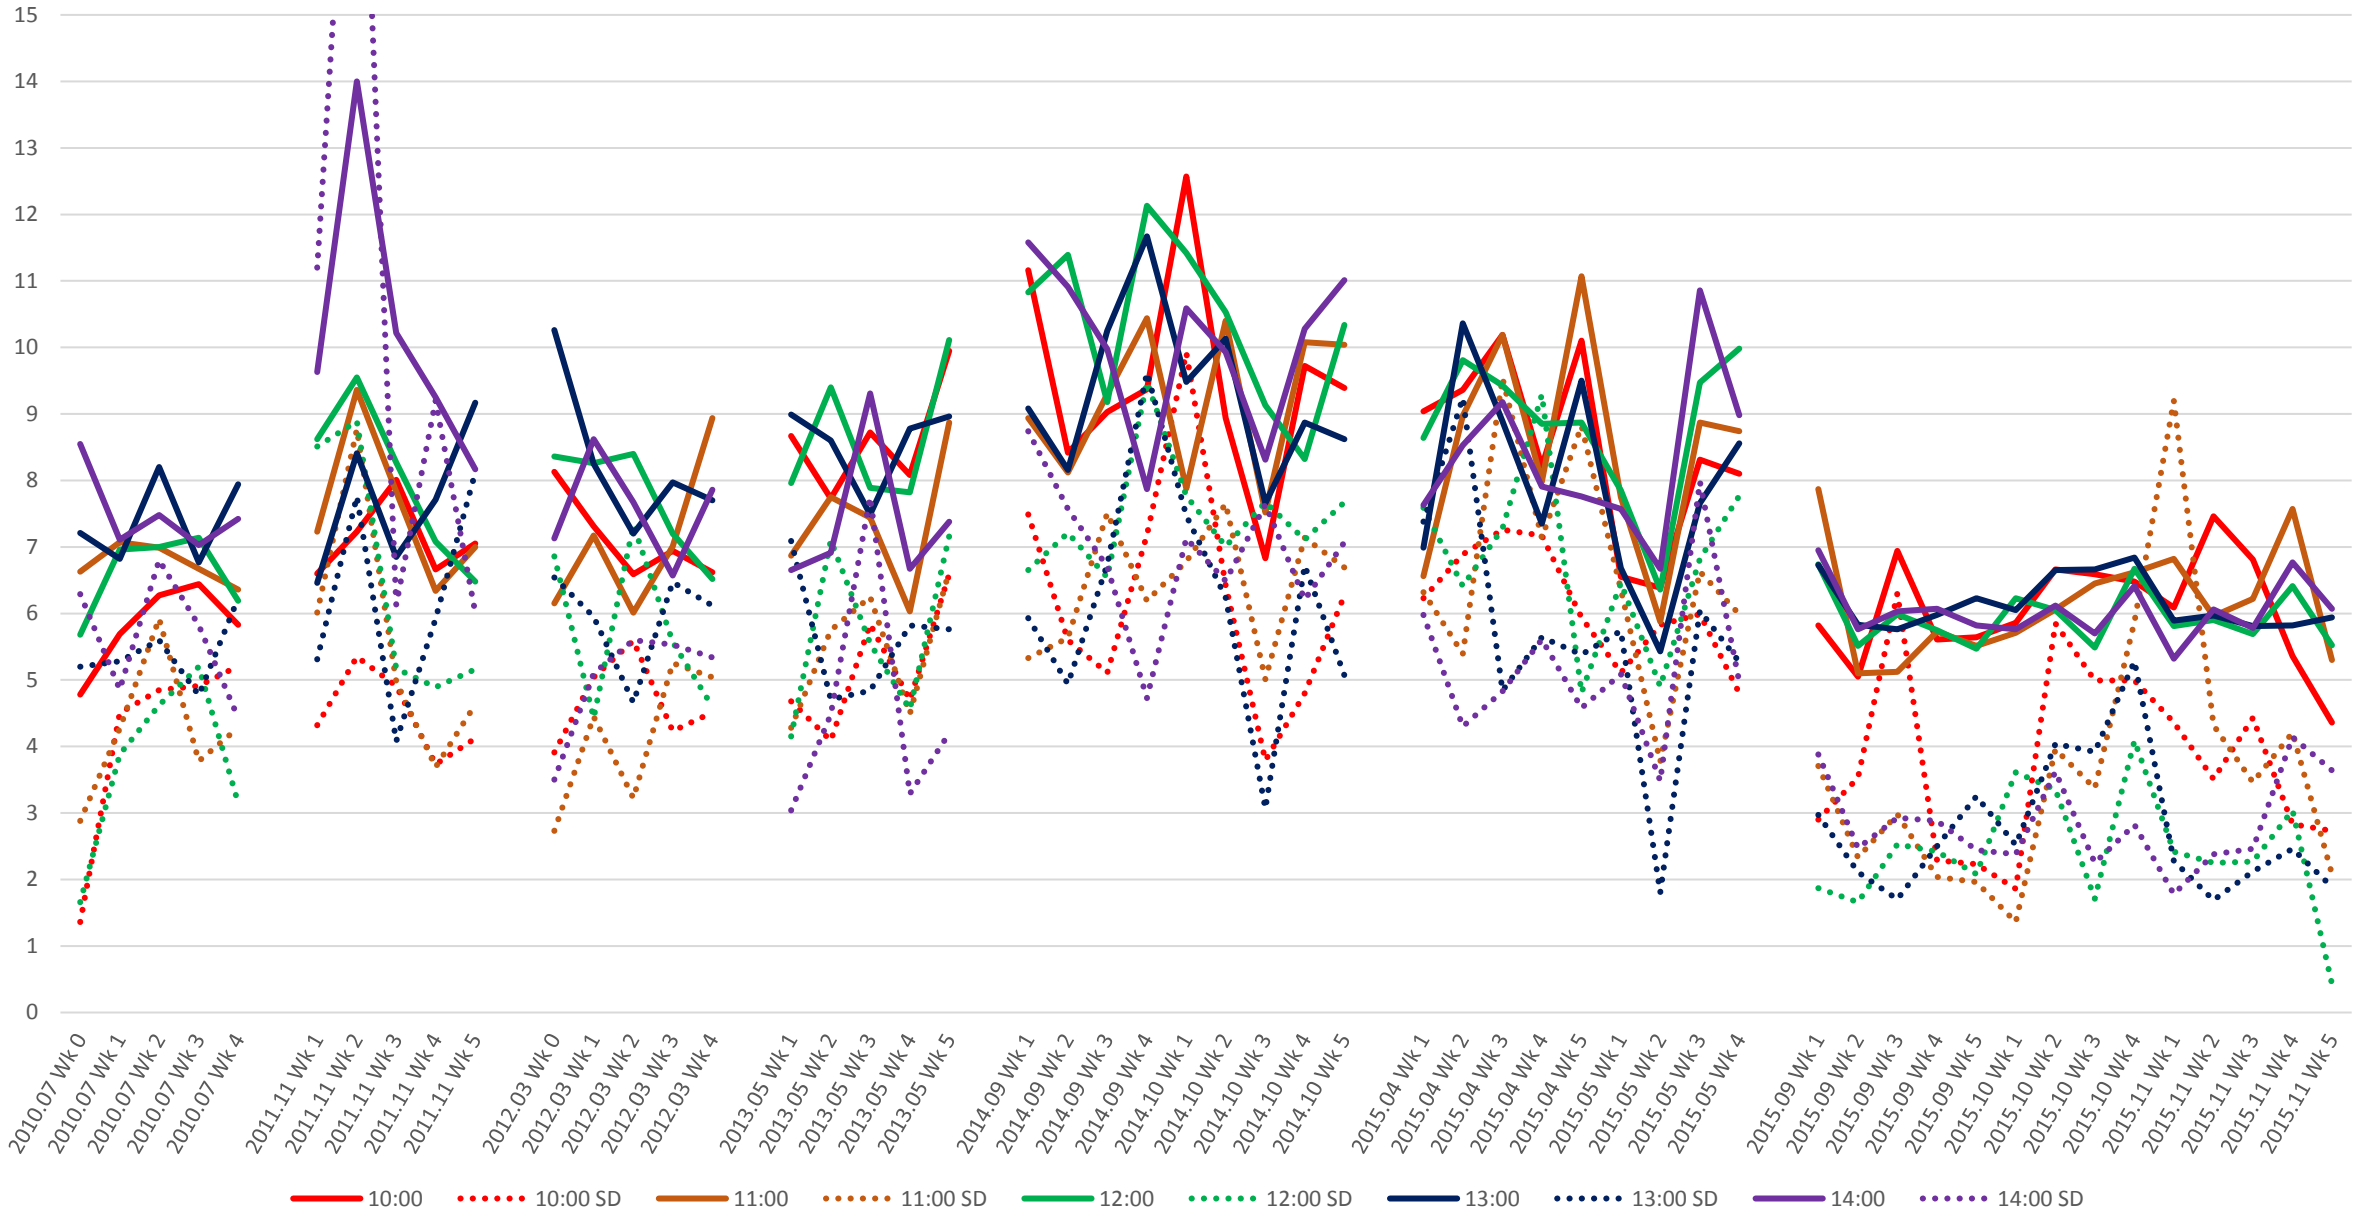

506 Carlton Headways at Parkside Eastbound Morning

506 Carlton Headways at Parkside Eastbound Middy

506 Carlton Headways at Parkside Eastbound Afternoon

506 Carlton Headways at Parkside Eastbound Evening

Legend: 19:00 (red line), 19:00 SD (red dotted line), 20:00 (brown line), 20:00 SD (brown dotted line), 21:00 (green line), 21:00 SD (green dotted line), 22:00 (dark blue line), 22:00 SD (dark blue dotted line), 23:00 (purple line), 23:00 SD (purple dotted line)