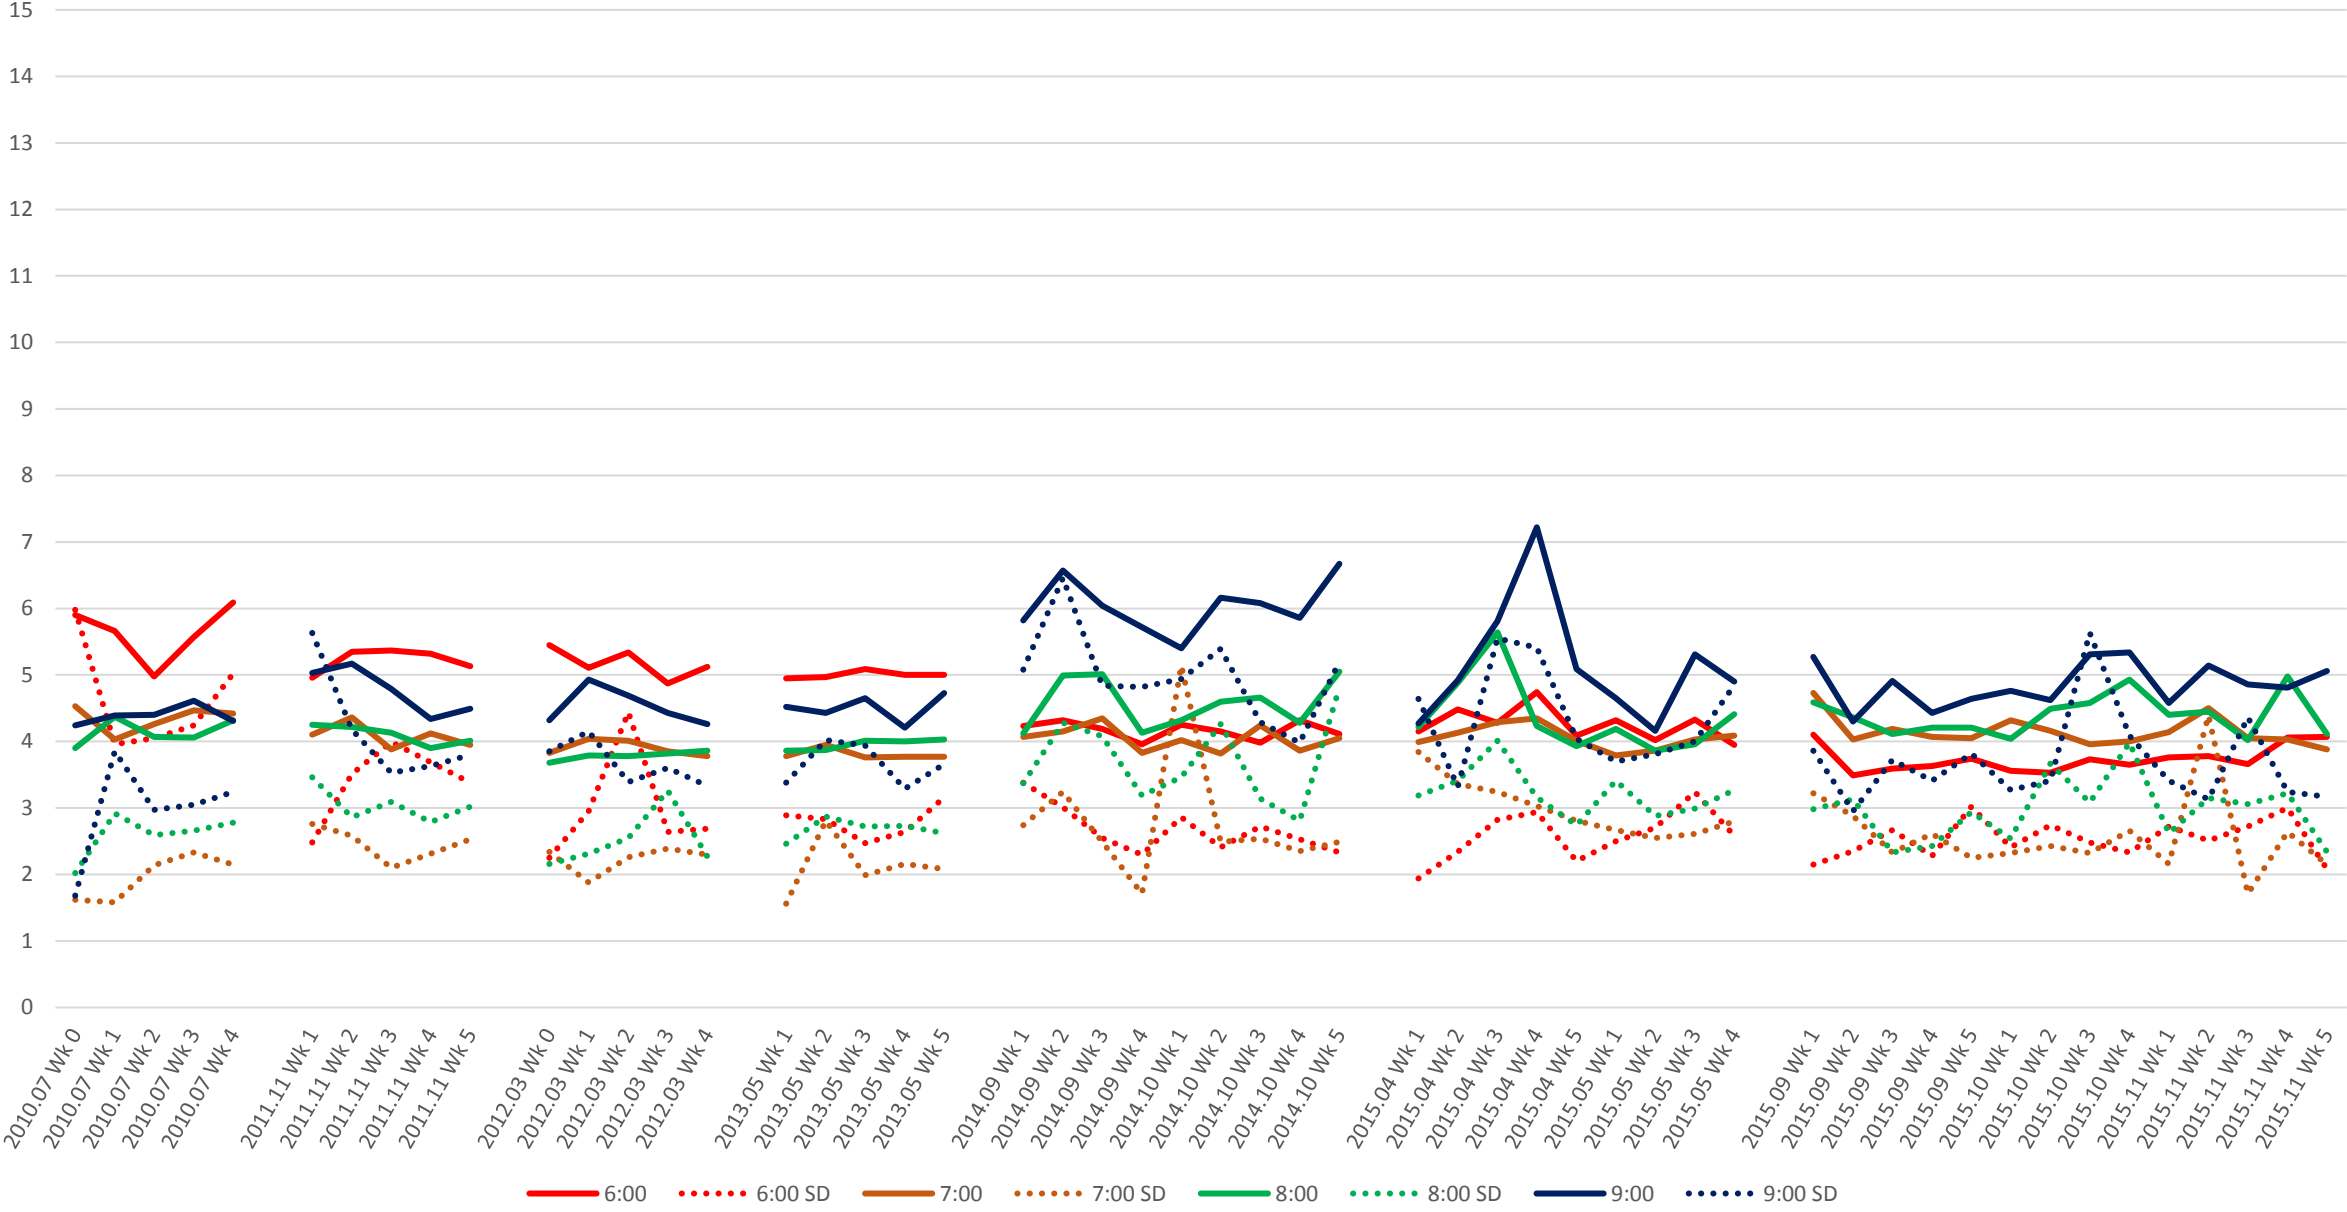

### 506 Carlton Headways at Dufferin Eastbound Morning

# 506 Carlton Headways at Dufferin Eastbound Midday

# 506 Carlton Headways at Dufferin Eastbound Afternoon

### 506 Carlton Headways at Dufferin Eastbound Evening