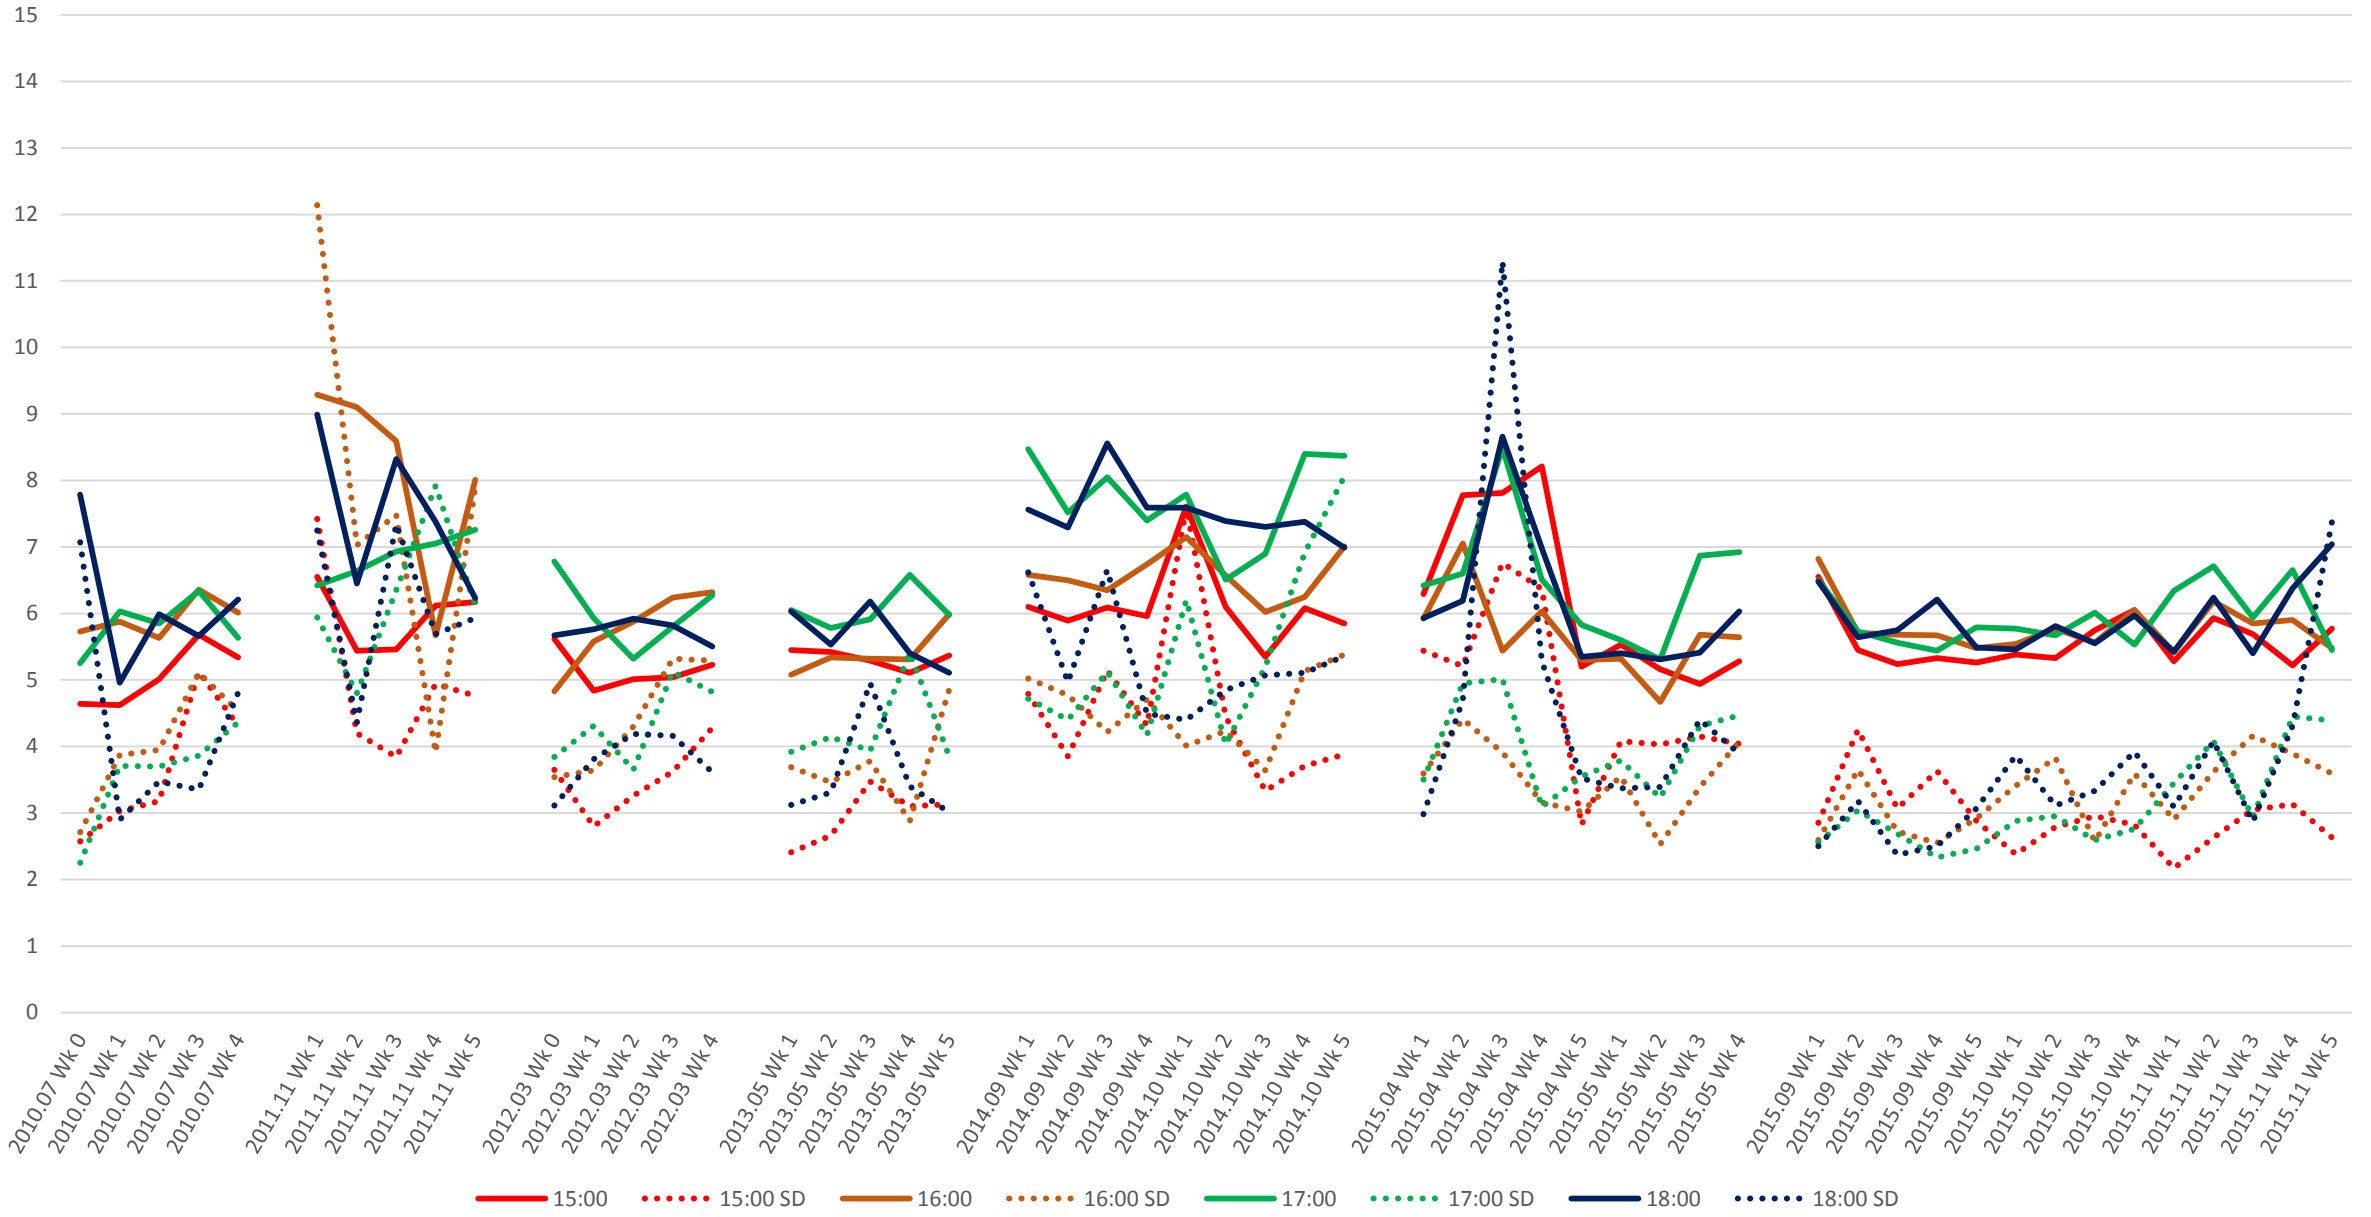

### 506 Carlton Headways at Dufferin Eastbound Morning

# 506 Carlton Headways at Dufferin Eastbound Midday

# 506 Carlton Headways at Dufferin Eastbound Afternoon

### 506 Carlton Headways at Dufferin Eastbound Evening