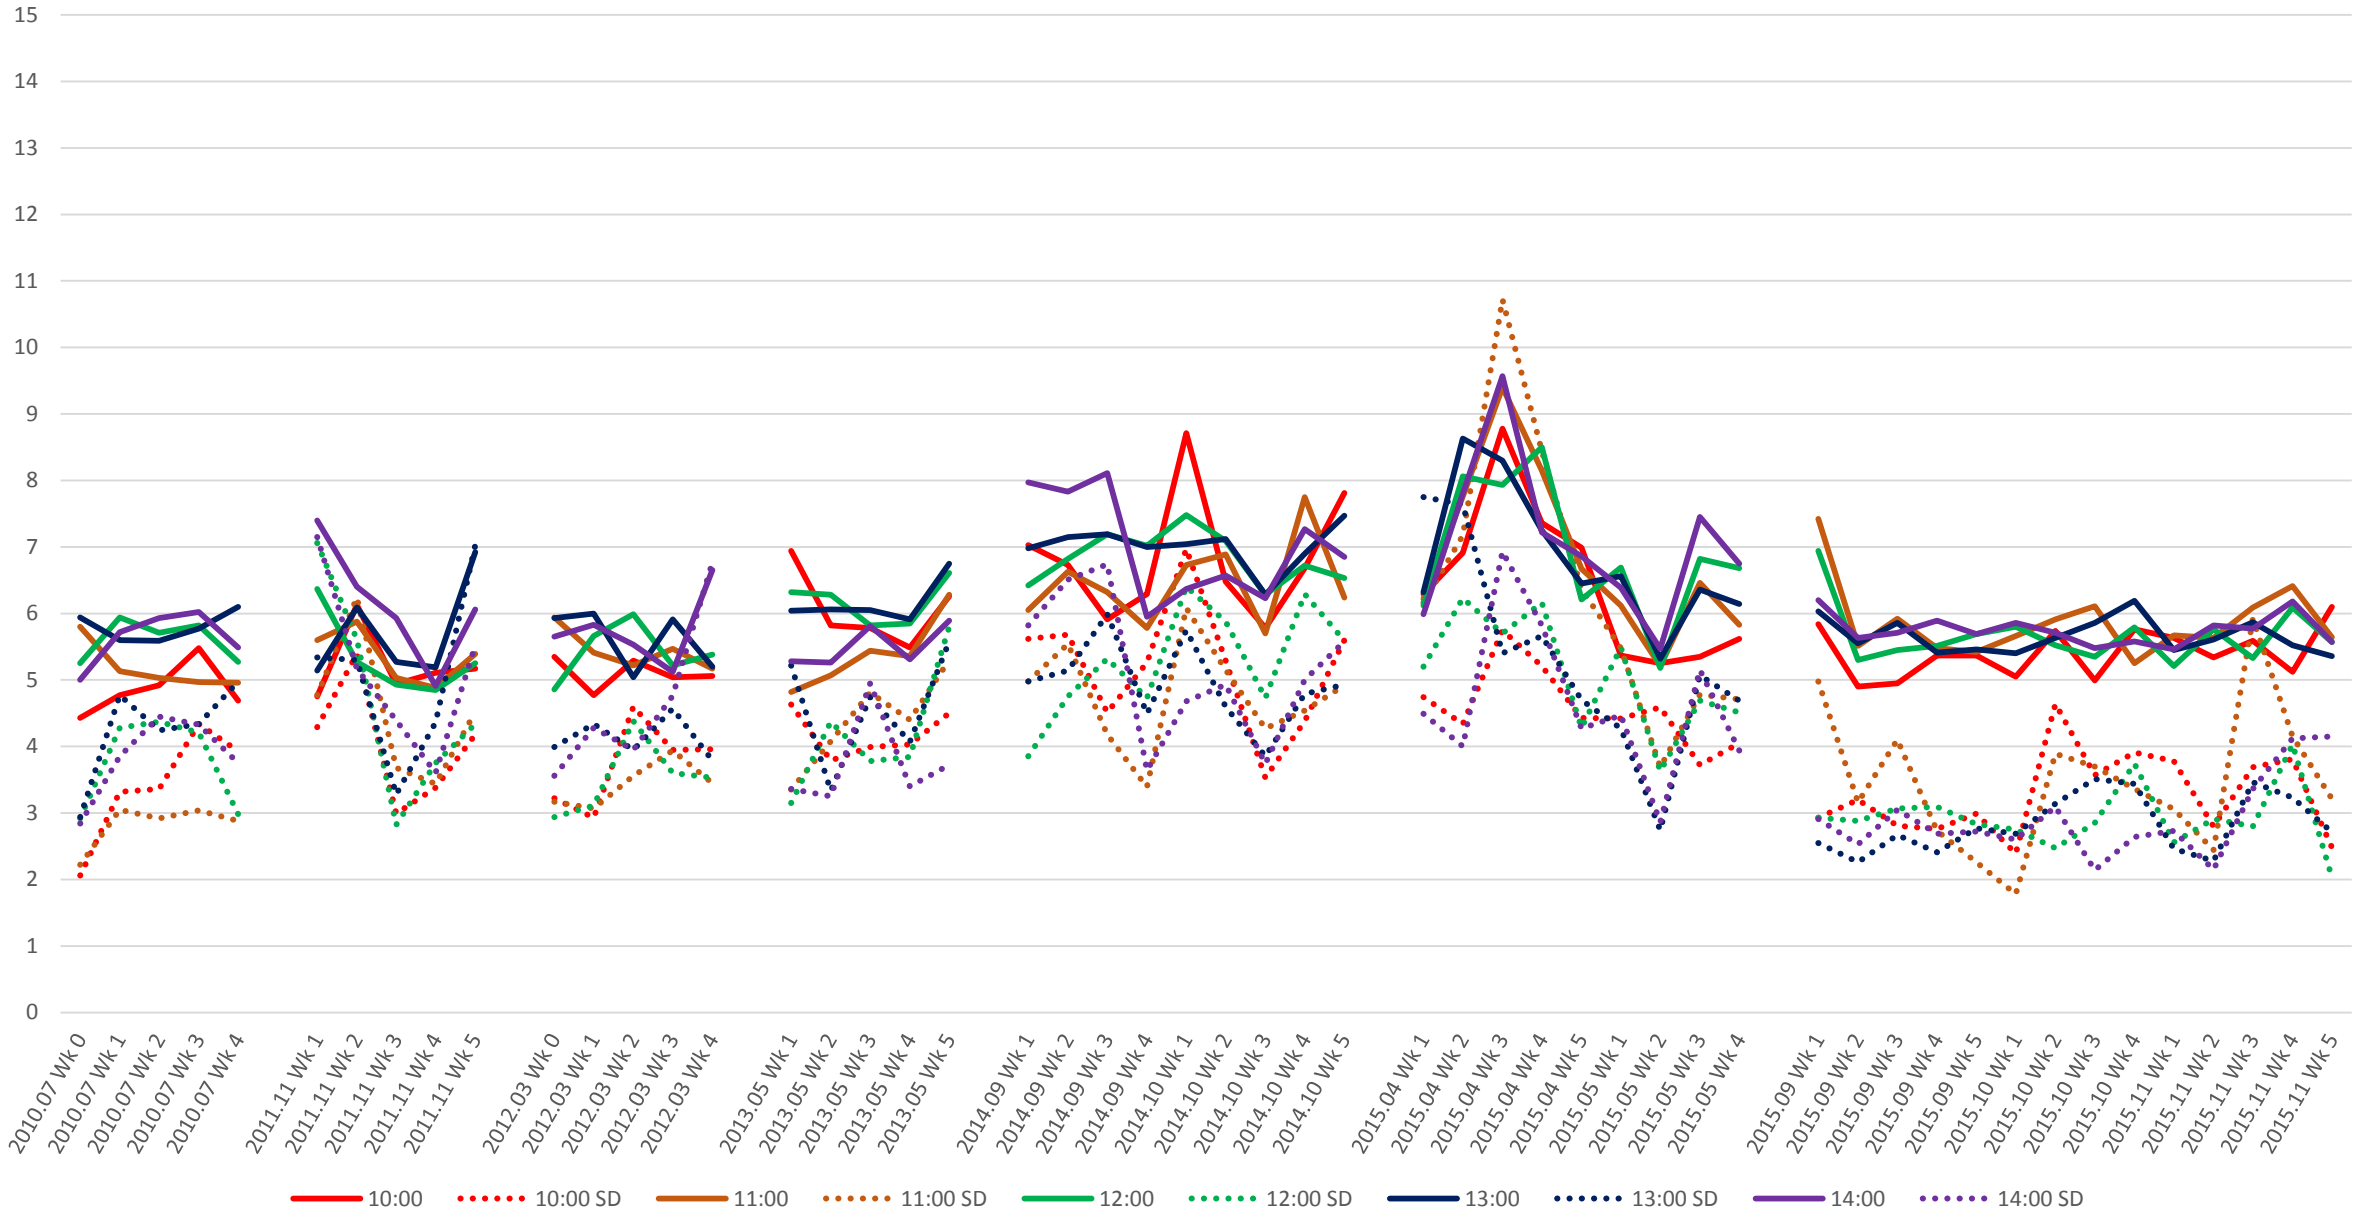

### 506 Carlton Headways at Dufferin Eastbound Morning

# 506 Carlton Headways at Dufferin Eastbound Midday

# 506 Carlton Headways at Dufferin Eastbound Afternoon

### 506 Carlton Headways at Dufferin Eastbound Evening