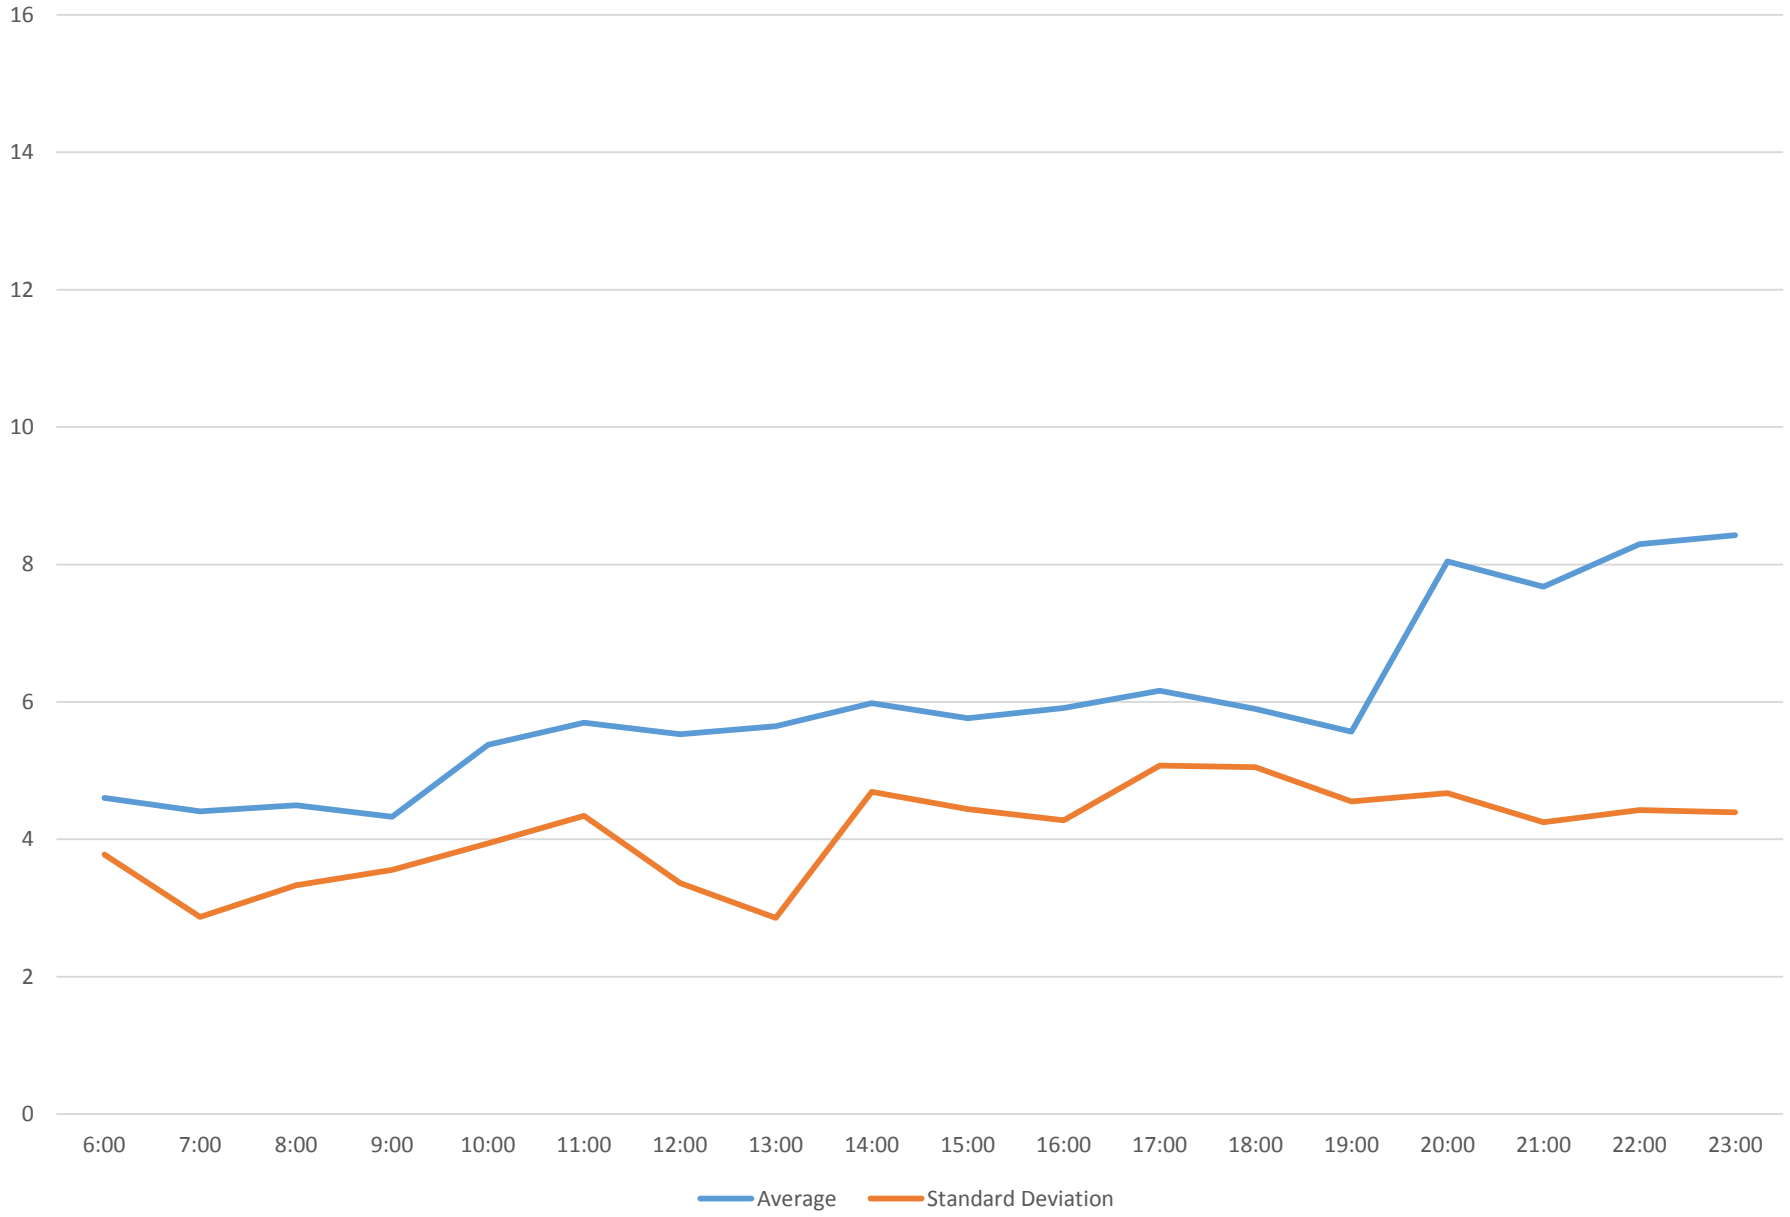

506 Carlton Headways at Yonge Westbound November 2015

506 Carlton Headways at Yonge Westbound November 2015

506 Carlton Headways at Yonge Westbound November 2015

506 Carlton Headways at Yonge Westbound November 2015

506 Carlton Headways at Yonge Westbound November 2015

506 Carlton Headways at Yonge Westbound November 2015

506 Carlton Headways at Yonge Westbound November 2015 Weekday Statistics

506 Carlton Headways at Yonge Westbound November 2015 Saturday Statistics

506 Carlton Headways at Yonge Westbound November 2015 Sunday Statistics