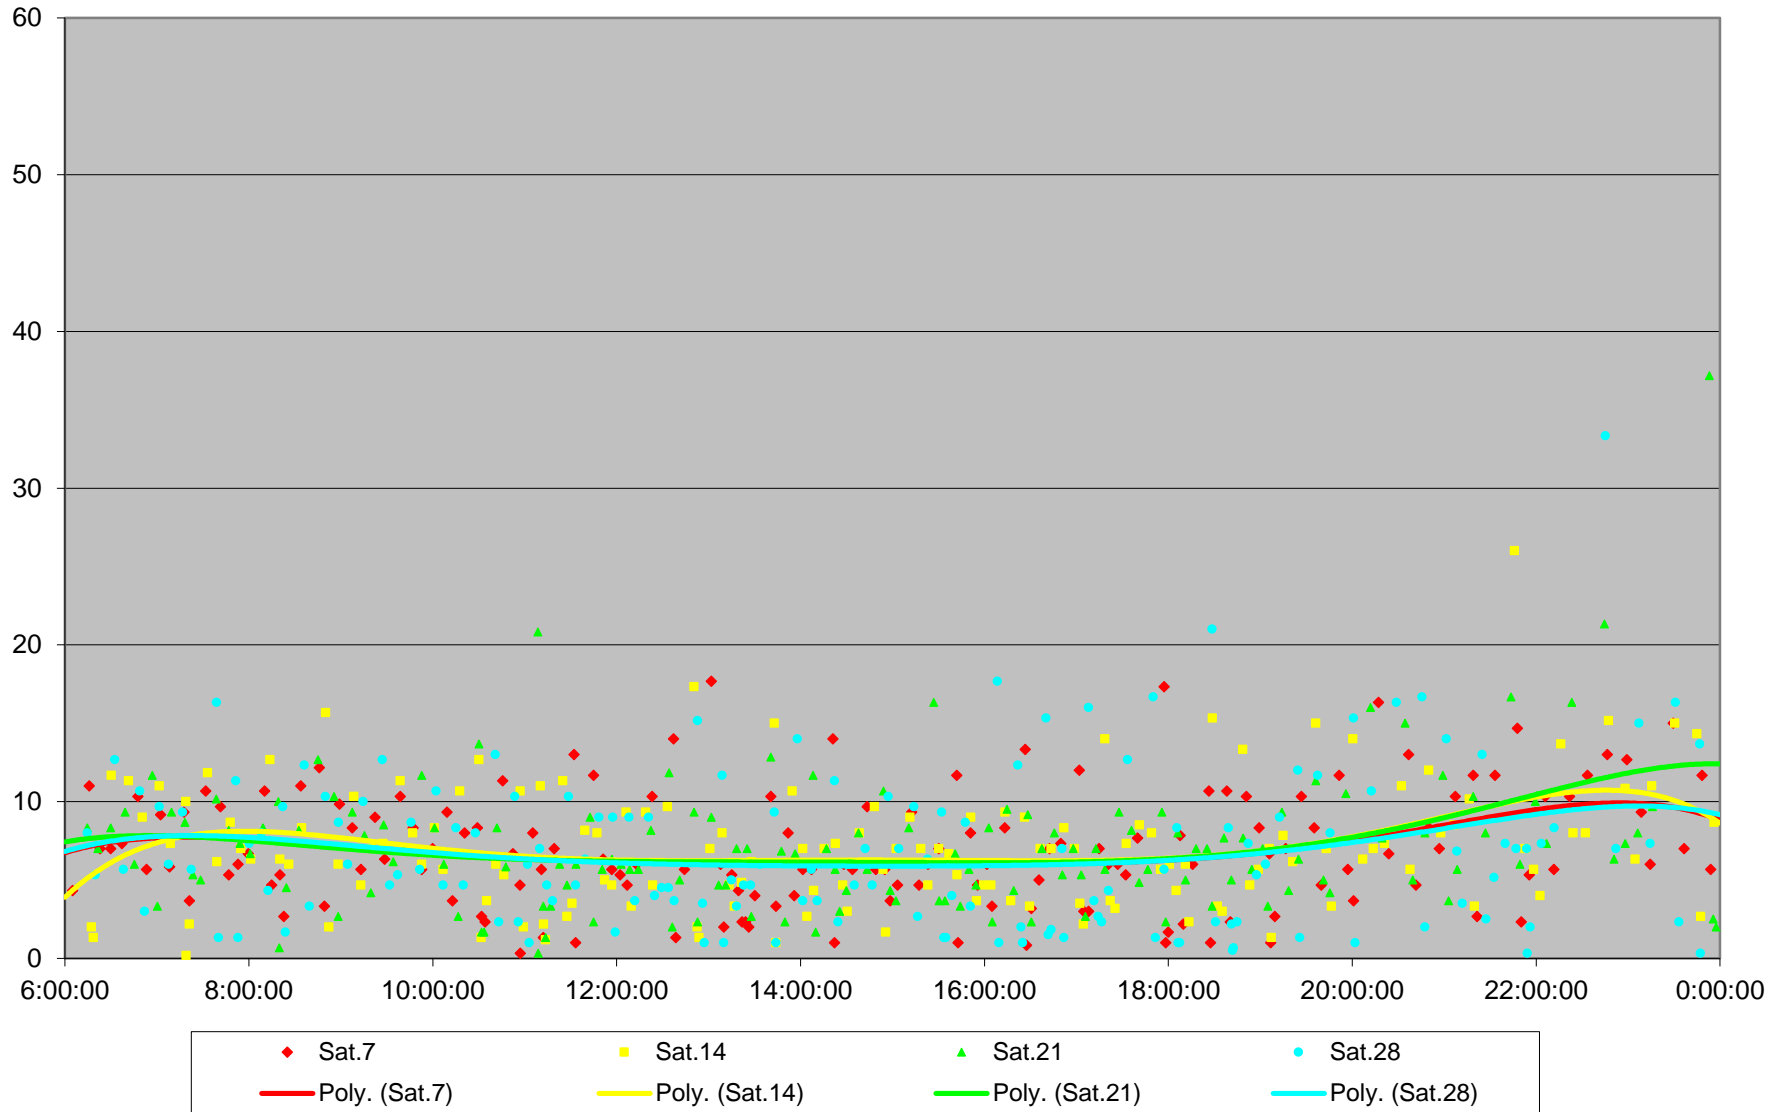

506 Carlton Headways at Yonge Westbound November 2015

506 Carlton Headways at Yonge Westbound November 2015

506 Carlton Headways at Yonge Westbound November 2015

506 Carlton Headways at Yonge Westbound November 2015

506 Carlton Headways at Yonge Westbound November 2015

506 Carlton Headways at Yonge Westbound November 2015

506 Carlton Headways at Yonge Westbound November 2015 Weekday Statistics

506 Carlton Headways at Yonge Westbound November 2015 Saturday Statistics

506 Carlton Headways at Yonge Westbound November 2015 Sunday Statistics