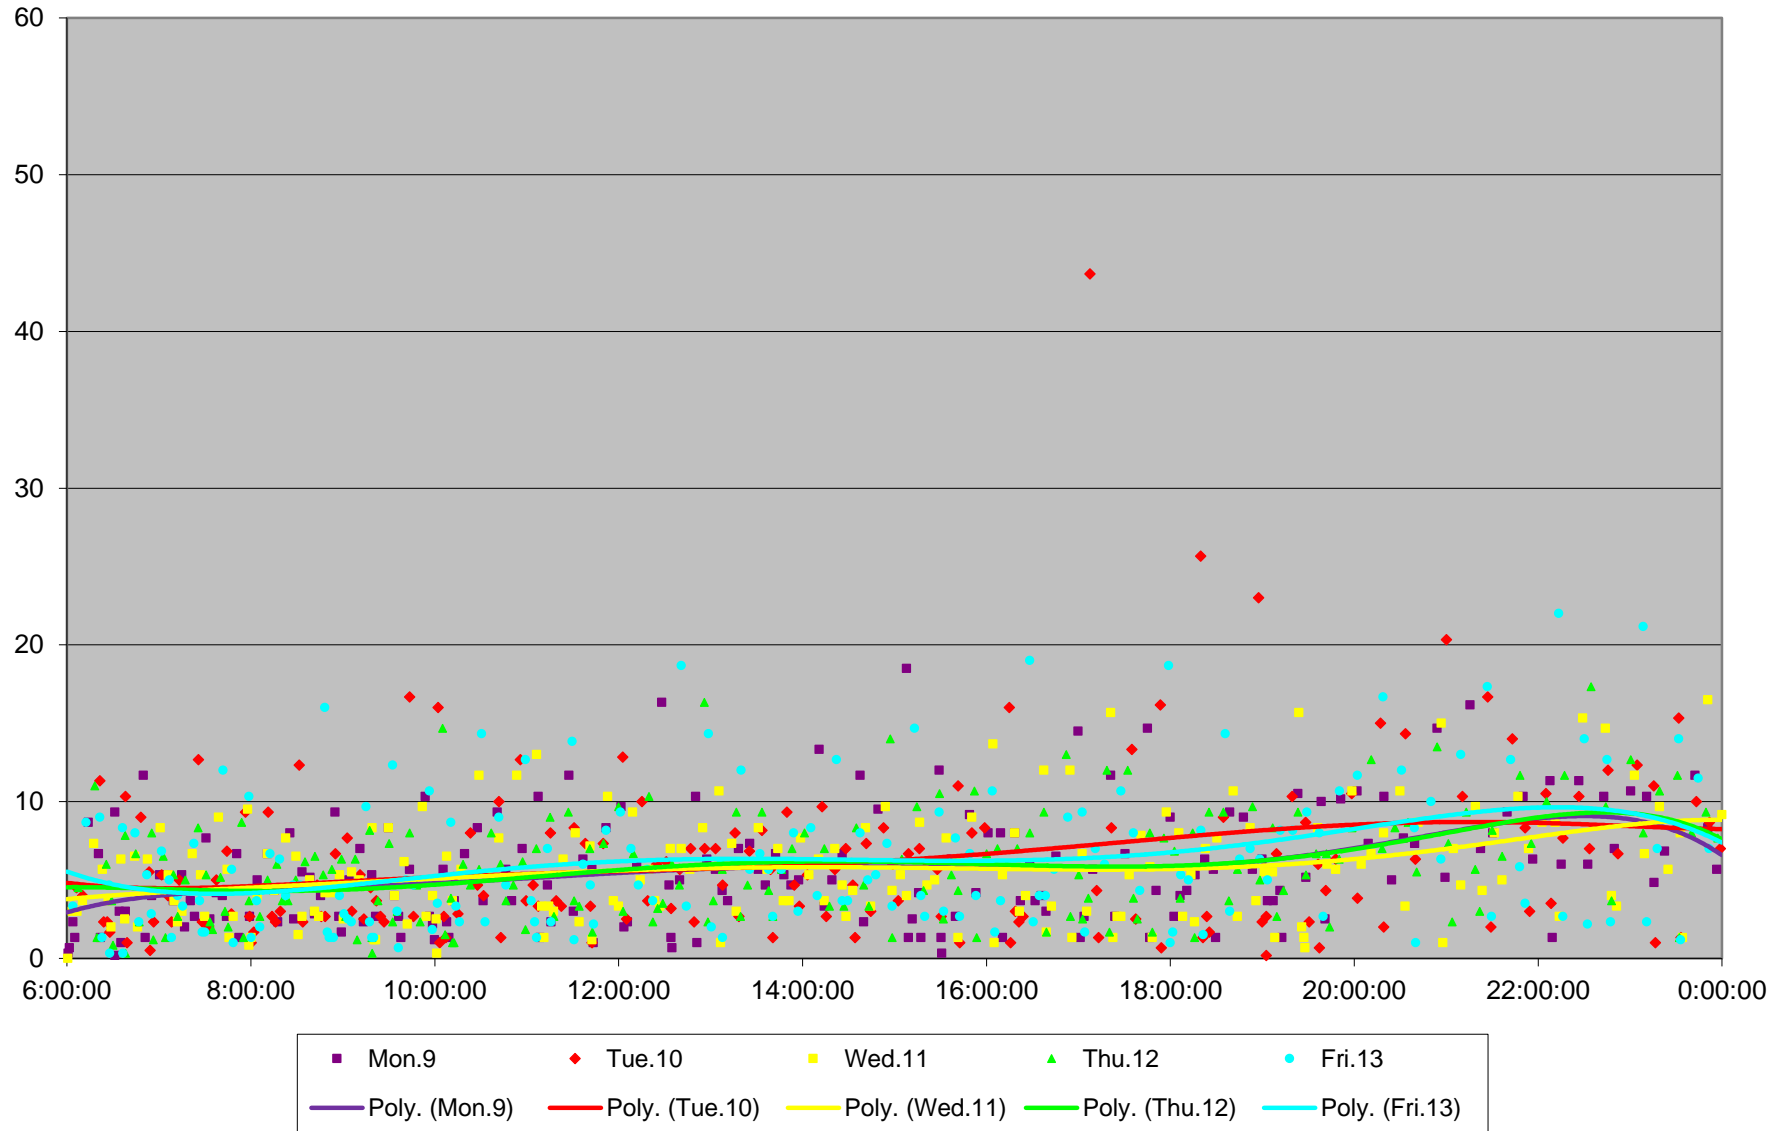

506 Carlton Headways at Yonge Westbound November 2015

506 Carlton Headways at Yonge Westbound November 2015

506 Carlton Headways at Yonge Westbound November 2015

506 Carlton Headways at Yonge Westbound November 2015

506 Carlton Headways at Yonge Westbound November 2015

506 Carlton Headways at Yonge Westbound November 2015

506 Carlton Headways at Yonge Westbound November 2015 Weekday Statistics

506 Carlton Headways at Yonge Westbound November 2015 Saturday Statistics

506 Carlton Headways at Yonge Westbound November 2015 Sunday Statistics