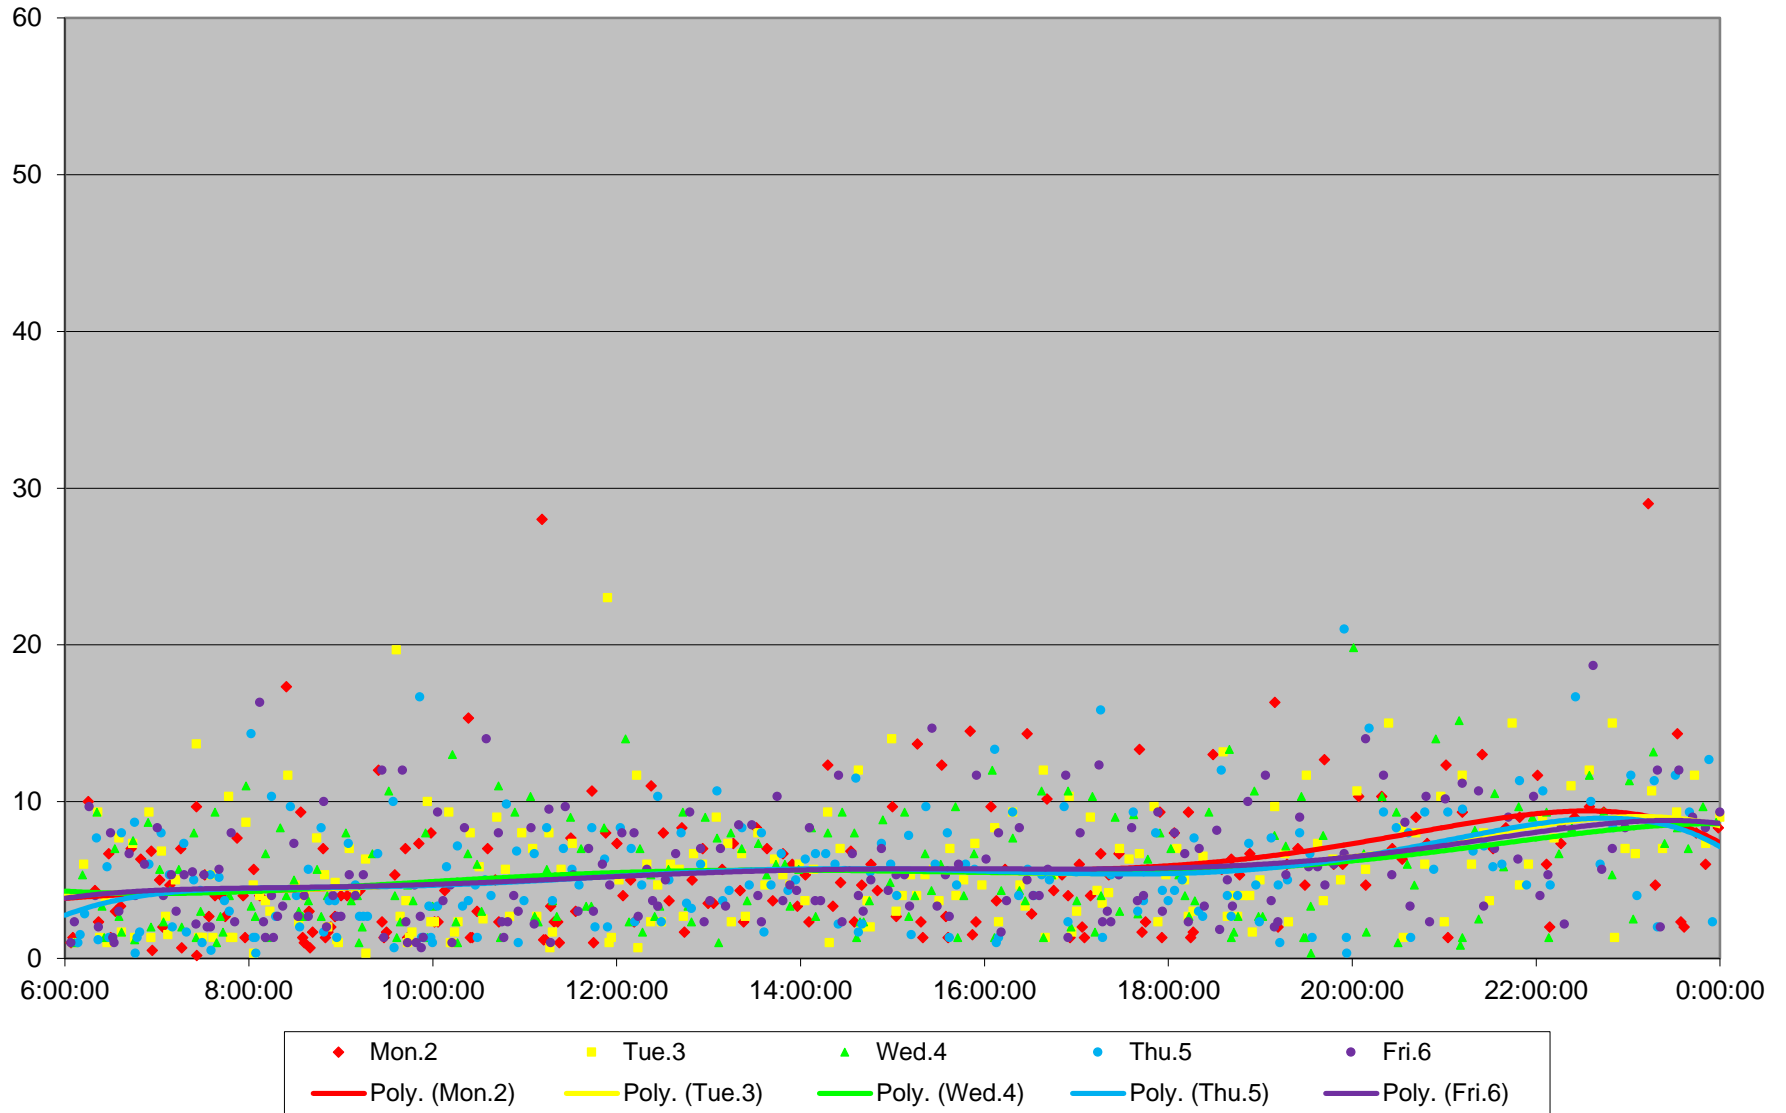

506 Carlton Headways at Yonge Westbound November 2015

506 Carlton Headways at Yonge Westbound November 2015

506 Carlton Headways at Yonge Westbound November 2015

506 Carlton Headways at Yonge Westbound November 2015

506 Carlton Headways at Yonge Westbound November 2015

506 Carlton Headways at Yonge Westbound November 2015

506 Carlton Headways at Yonge Westbound November 2015 Weekday Statistics

506 Carlton Headways at Yonge Westbound November 2015 Saturday Statistics