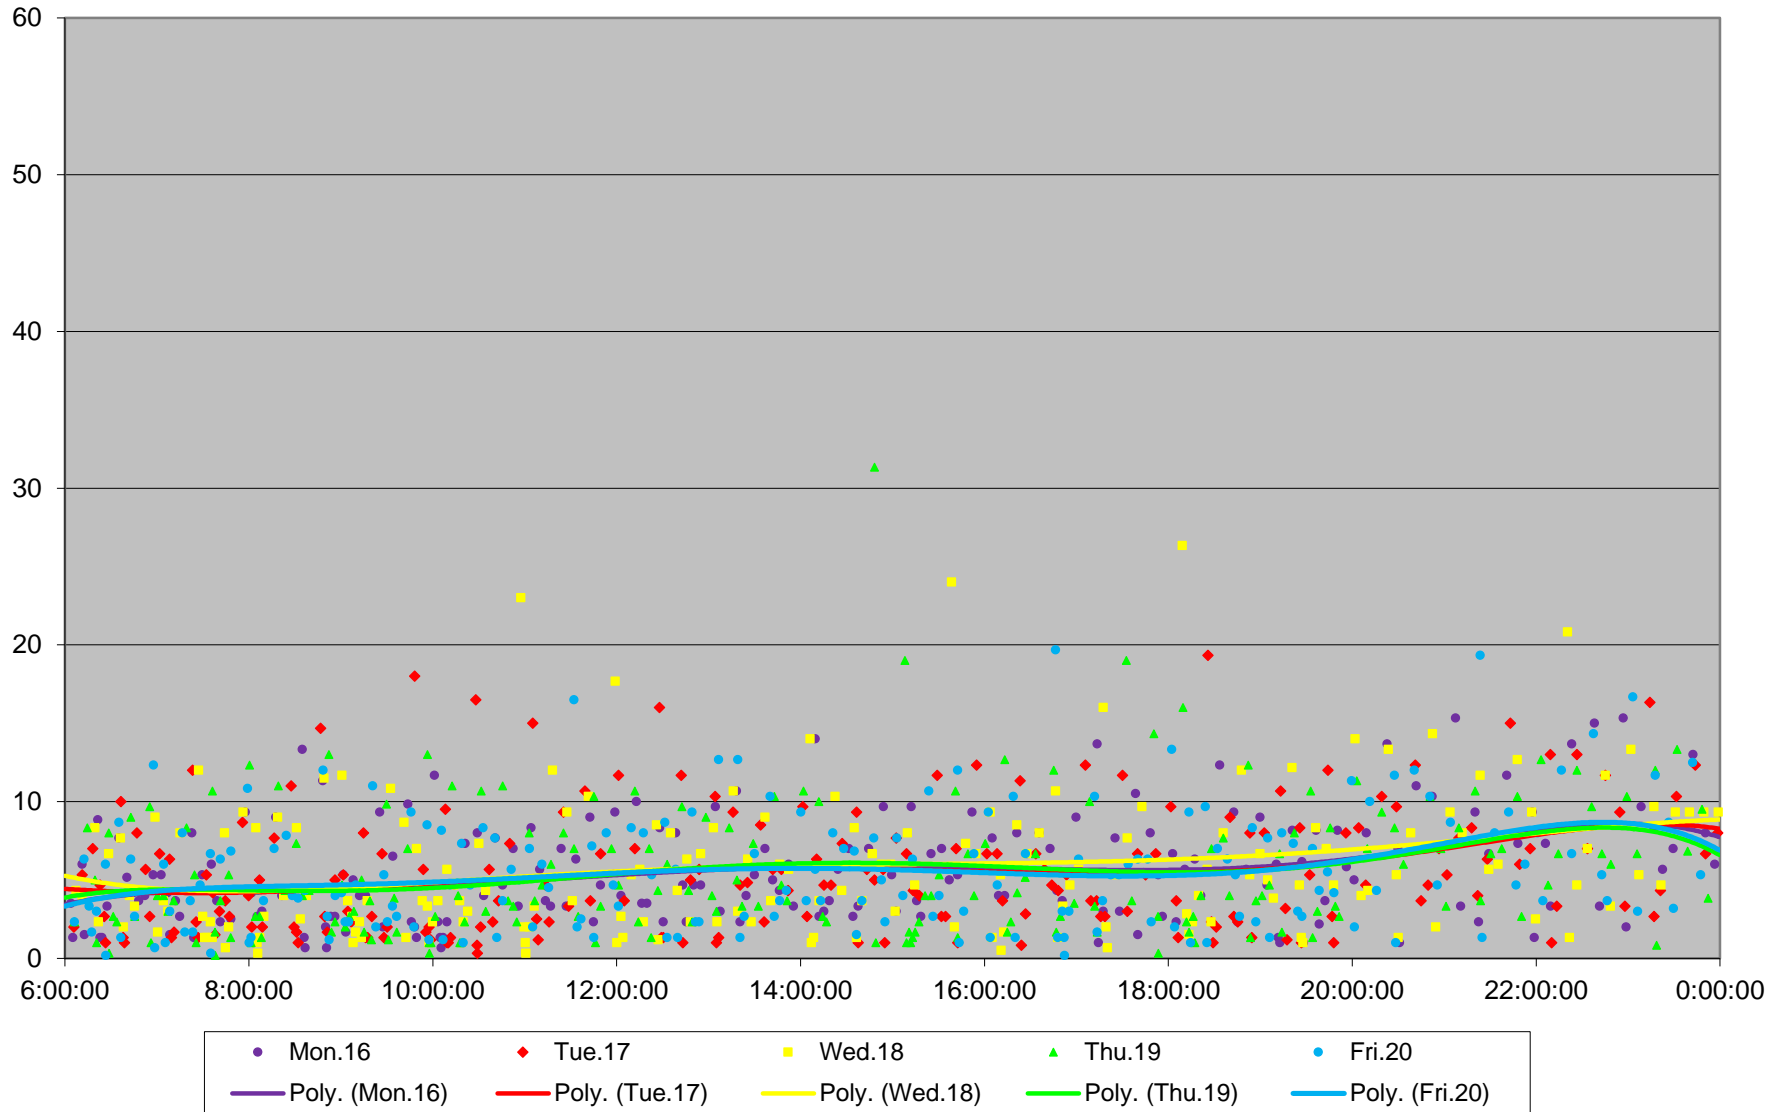

506 Carlton Headways at Yonge Westbound November 2015

506 Carlton Headways at Yonge Westbound November 2015

506 Carlton Headways at Yonge Westbound November 2015

506 Carlton Headways at Yonge Westbound November 2015

506 Carlton Headways at Yonge Westbound November 2015

506 Carlton Headways at Yonge Westbound November 2015

506 Carlton Headways at Yonge Westbound November 2015 Weekday Statistics

506 Carlton Headways at Yonge Westbound November 2015 Saturday Statistics

506 Carlton Headways at Yonge Westbound November 2015 Sunday Statistics