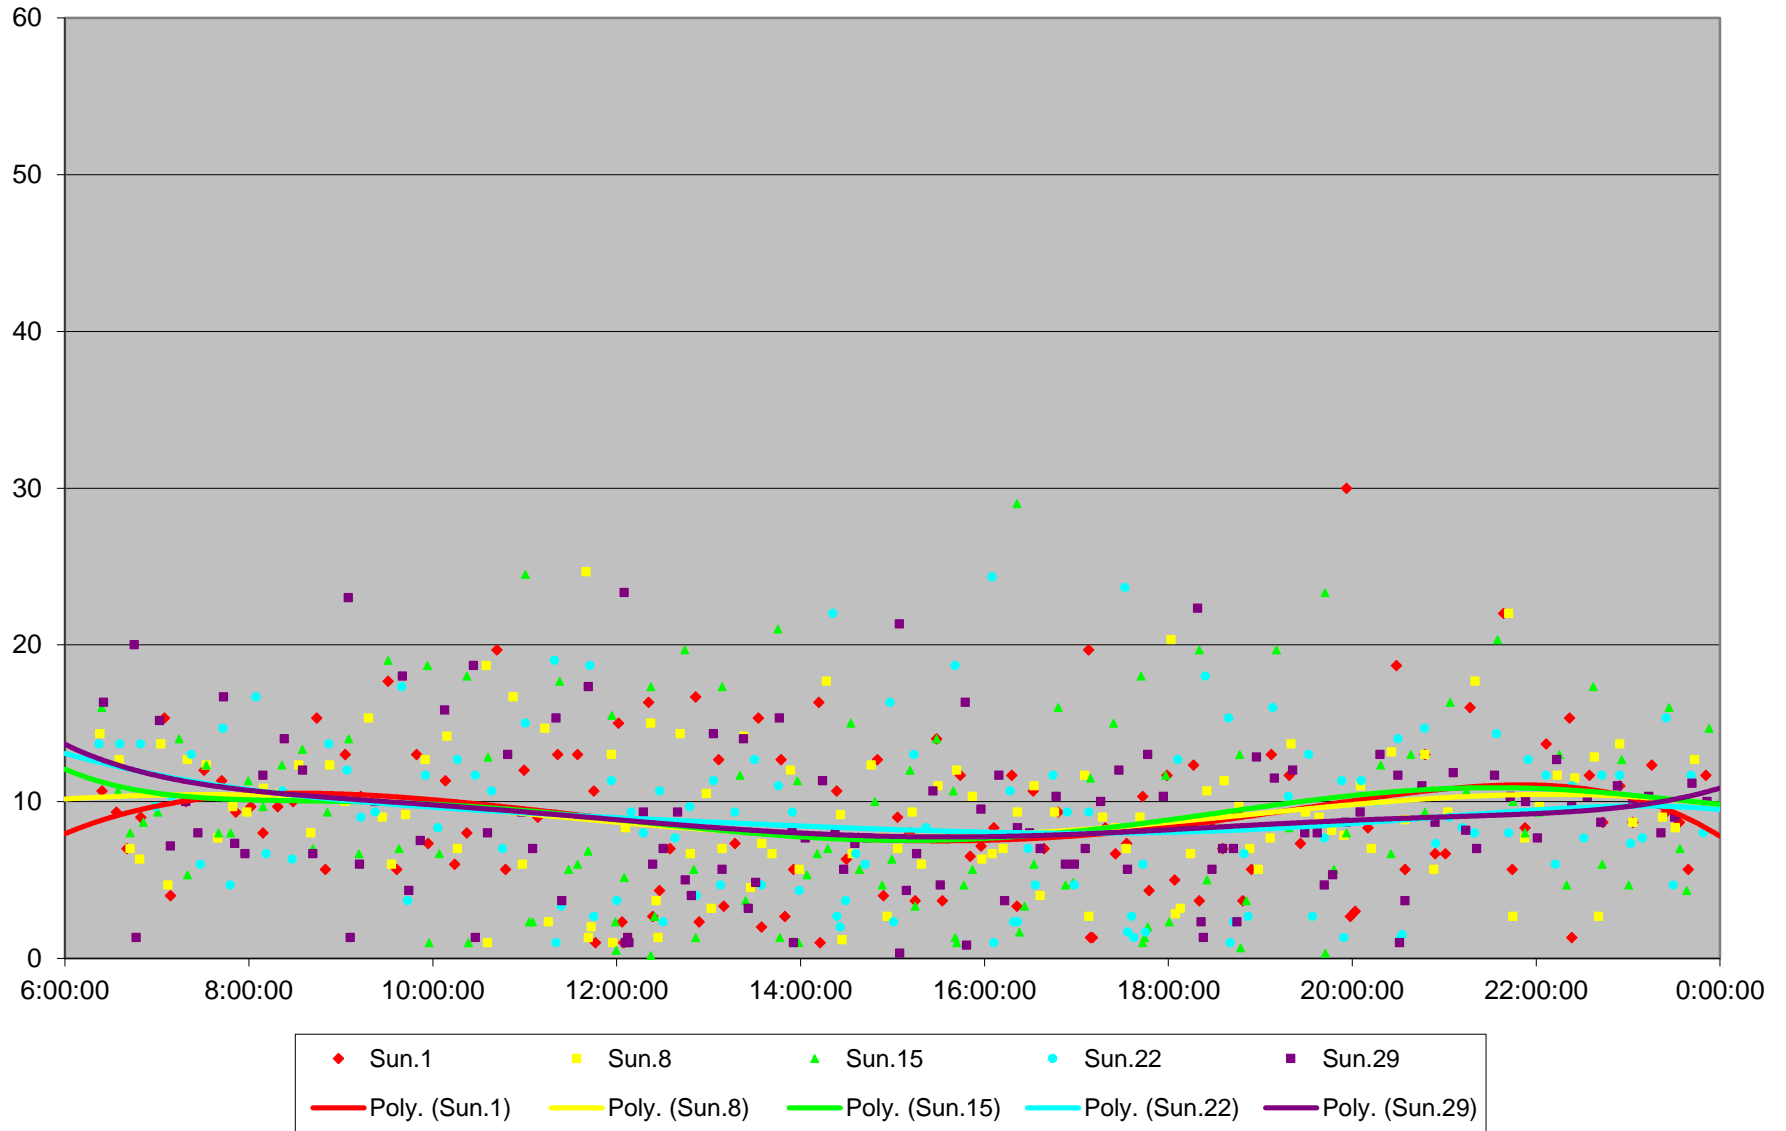

506 Carlton Headways at Yonge Westbound November 2015

506 Carlton Headways at Yonge Westbound November 2015

506 Carlton Headways at Yonge Westbound November 2015

506 Carlton Headways at Yonge Westbound November 2015

506 Carlton Headways at Yonge Westbound November 2015

506 Carlton Headways at Yonge Westbound November 2015

506 Carlton Headways at Yonge Westbound November 2015 Weekday Statistics

506 Carlton Headways at Yonge Westbound November 2015 Saturday Statistics

506 Carlton Headways at Yonge Westbound November 2015 Sunday Statistics