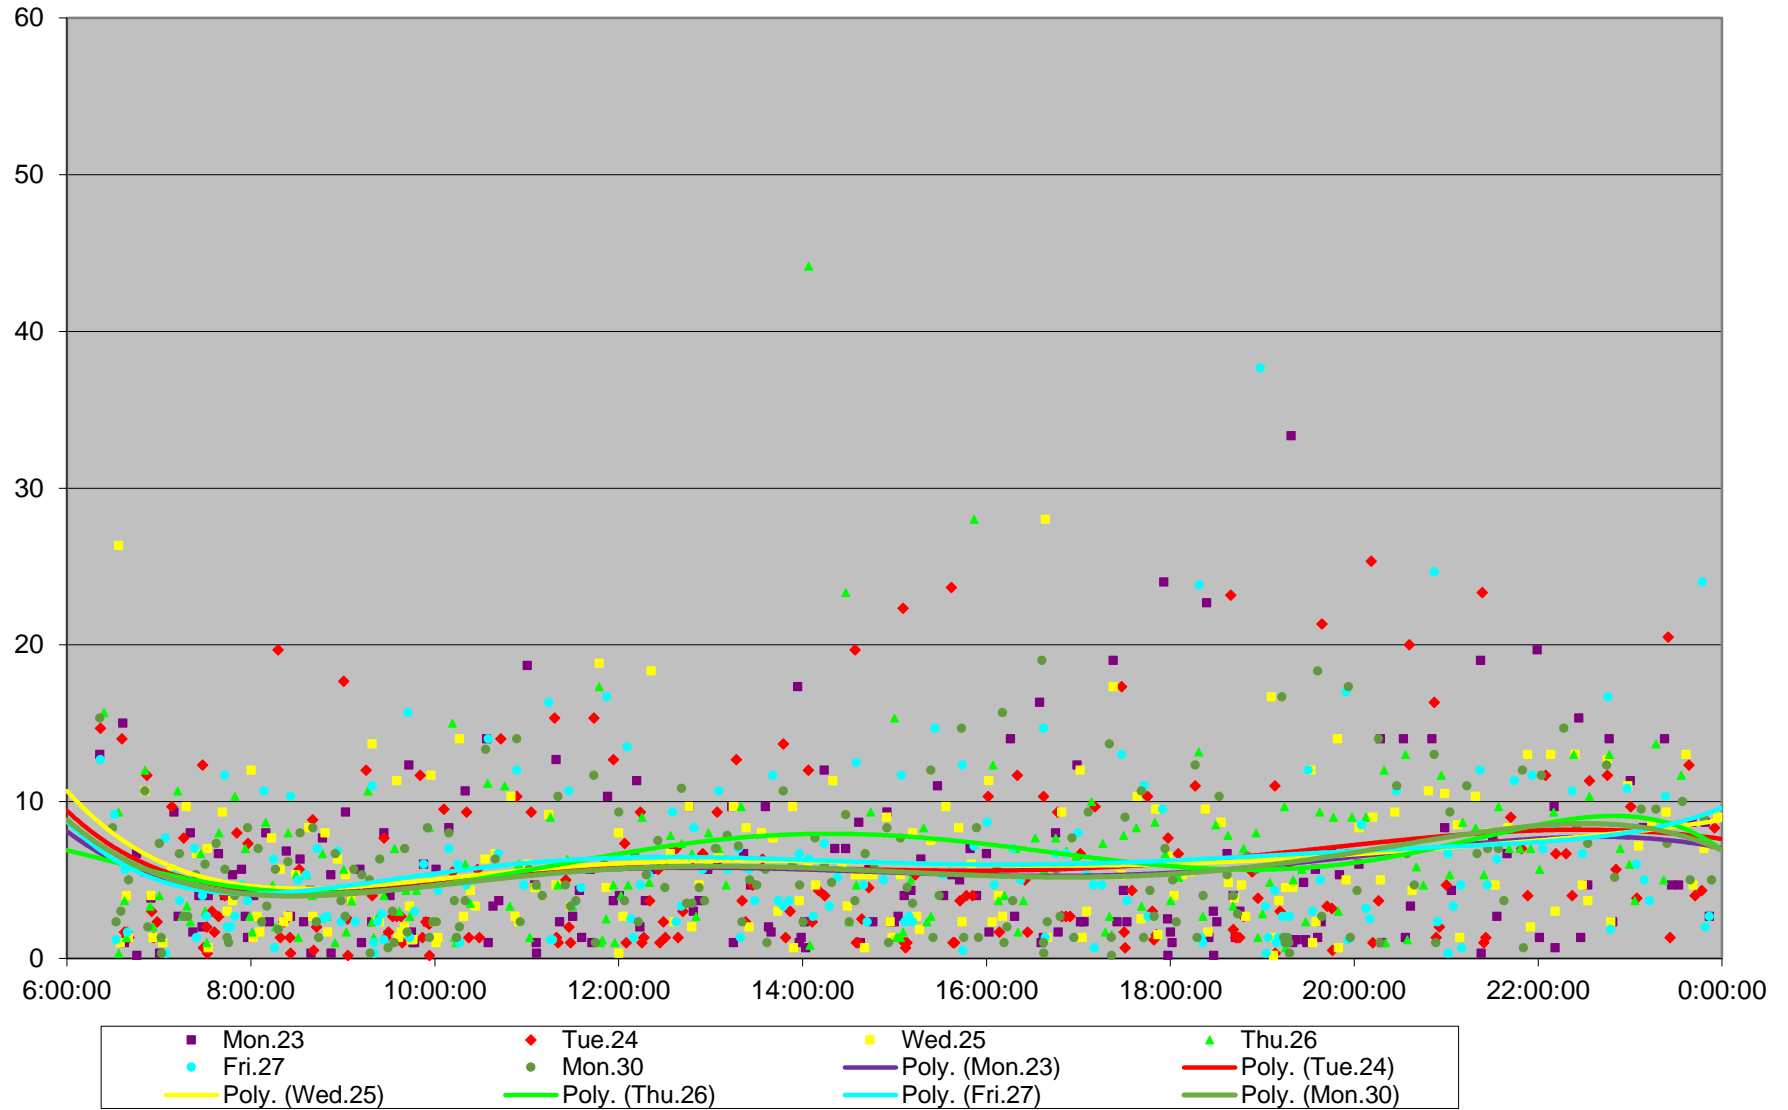

506 Carlton Headways at Yonge Westbound November 2015

506 Carlton Headways at Yonge Westbound November 2015

506 Carlton Headways at Yonge Westbound November 2015

506 Carlton Headways at Yonge Westbound November 2015

506 Carlton Headways at Yonge Westbound November 2015

506 Carlton Headways at Yonge Westbound November 2015

506 Carlton Headways at Yonge Westbound November 2015 Weekday Statistics

506 Carlton Headways at Yonge Westbound November 2015 Saturday Statistics

506 Carlton Headways at Yonge Westbound November 2015 Sunday Statistics