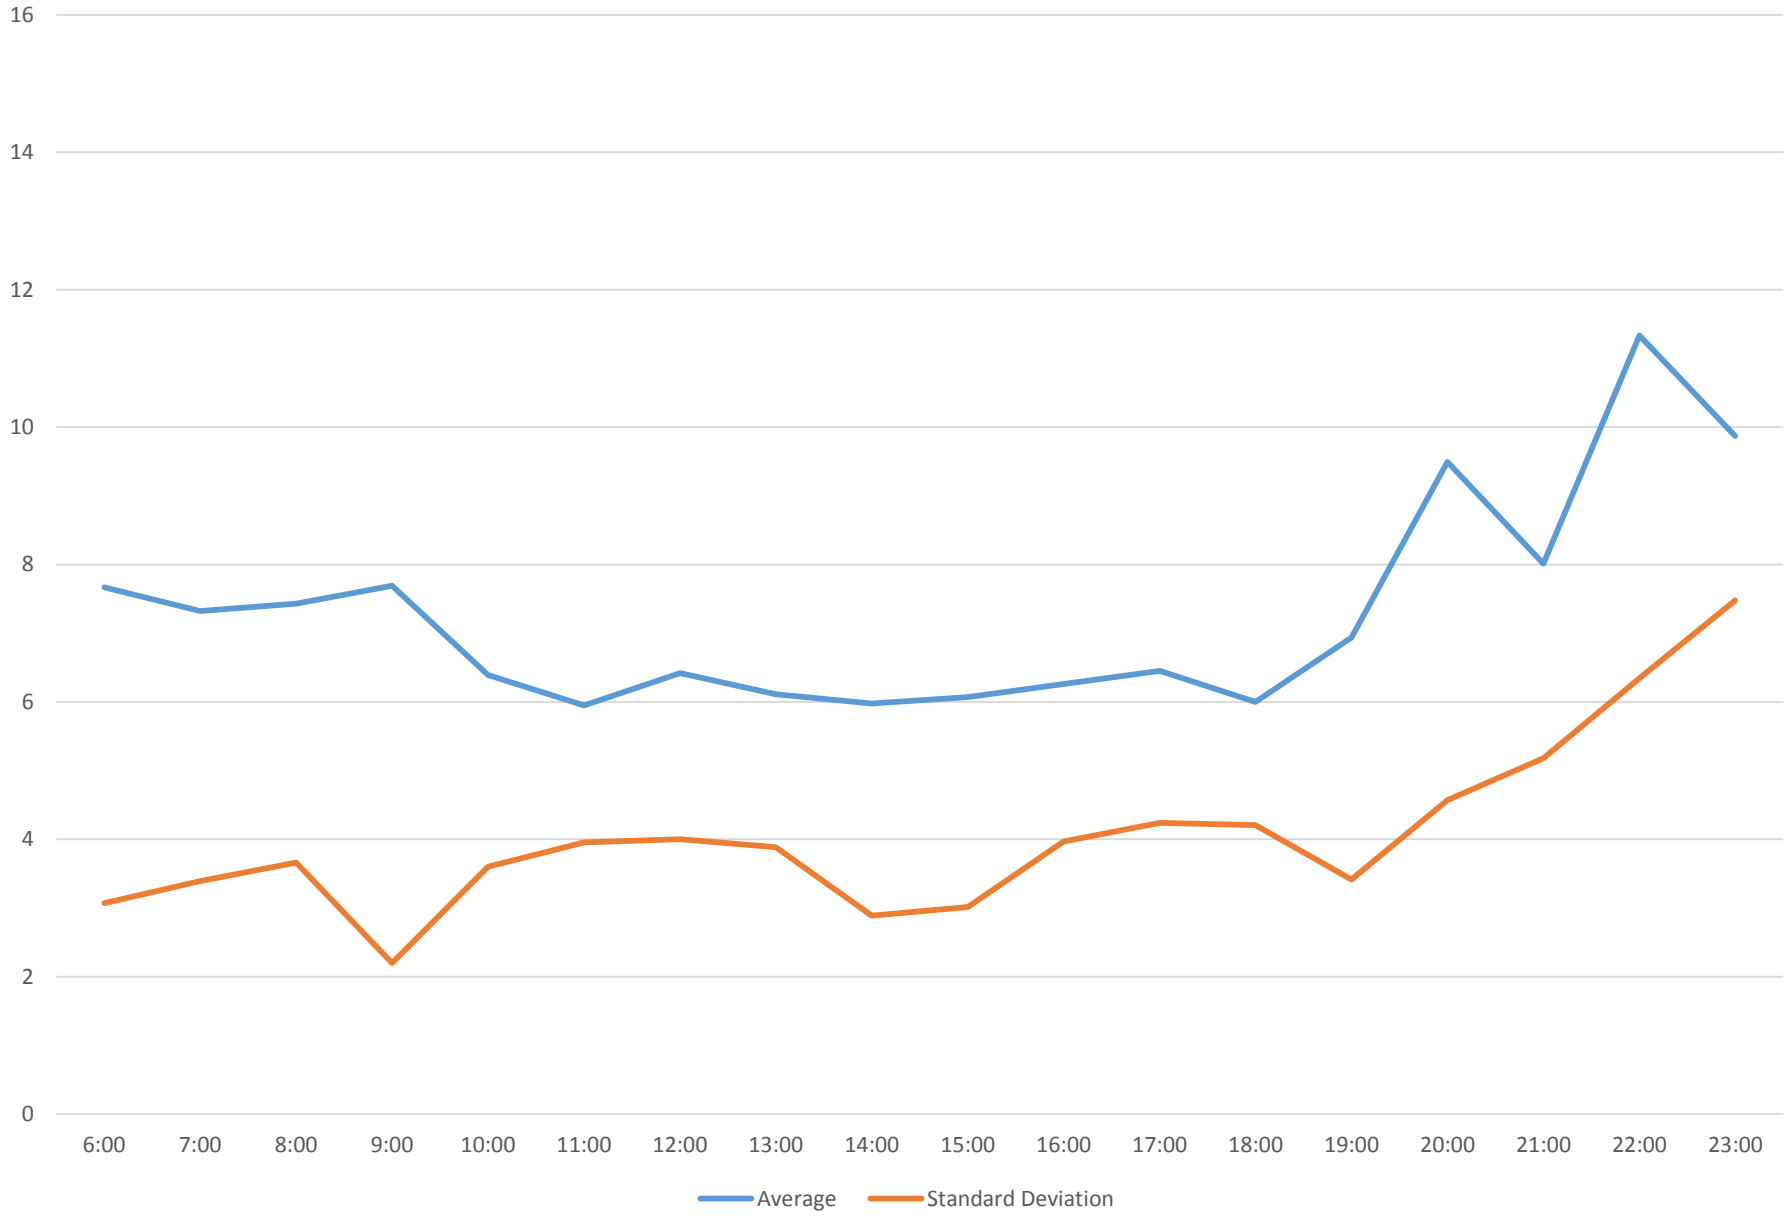

506 Carlton Headways at Yonge Westbound November 2015

506 Carlton Headways at Yonge Westbound November 2015

506 Carlton Headways at Yonge Westbound November 2015 Weekday Statistics

506 Carlton Headways at Yonge Westbound November 2015 Saturday Statistics

506 Carlton Headways at Yonge Westbound November 2015 Sunday Statistics