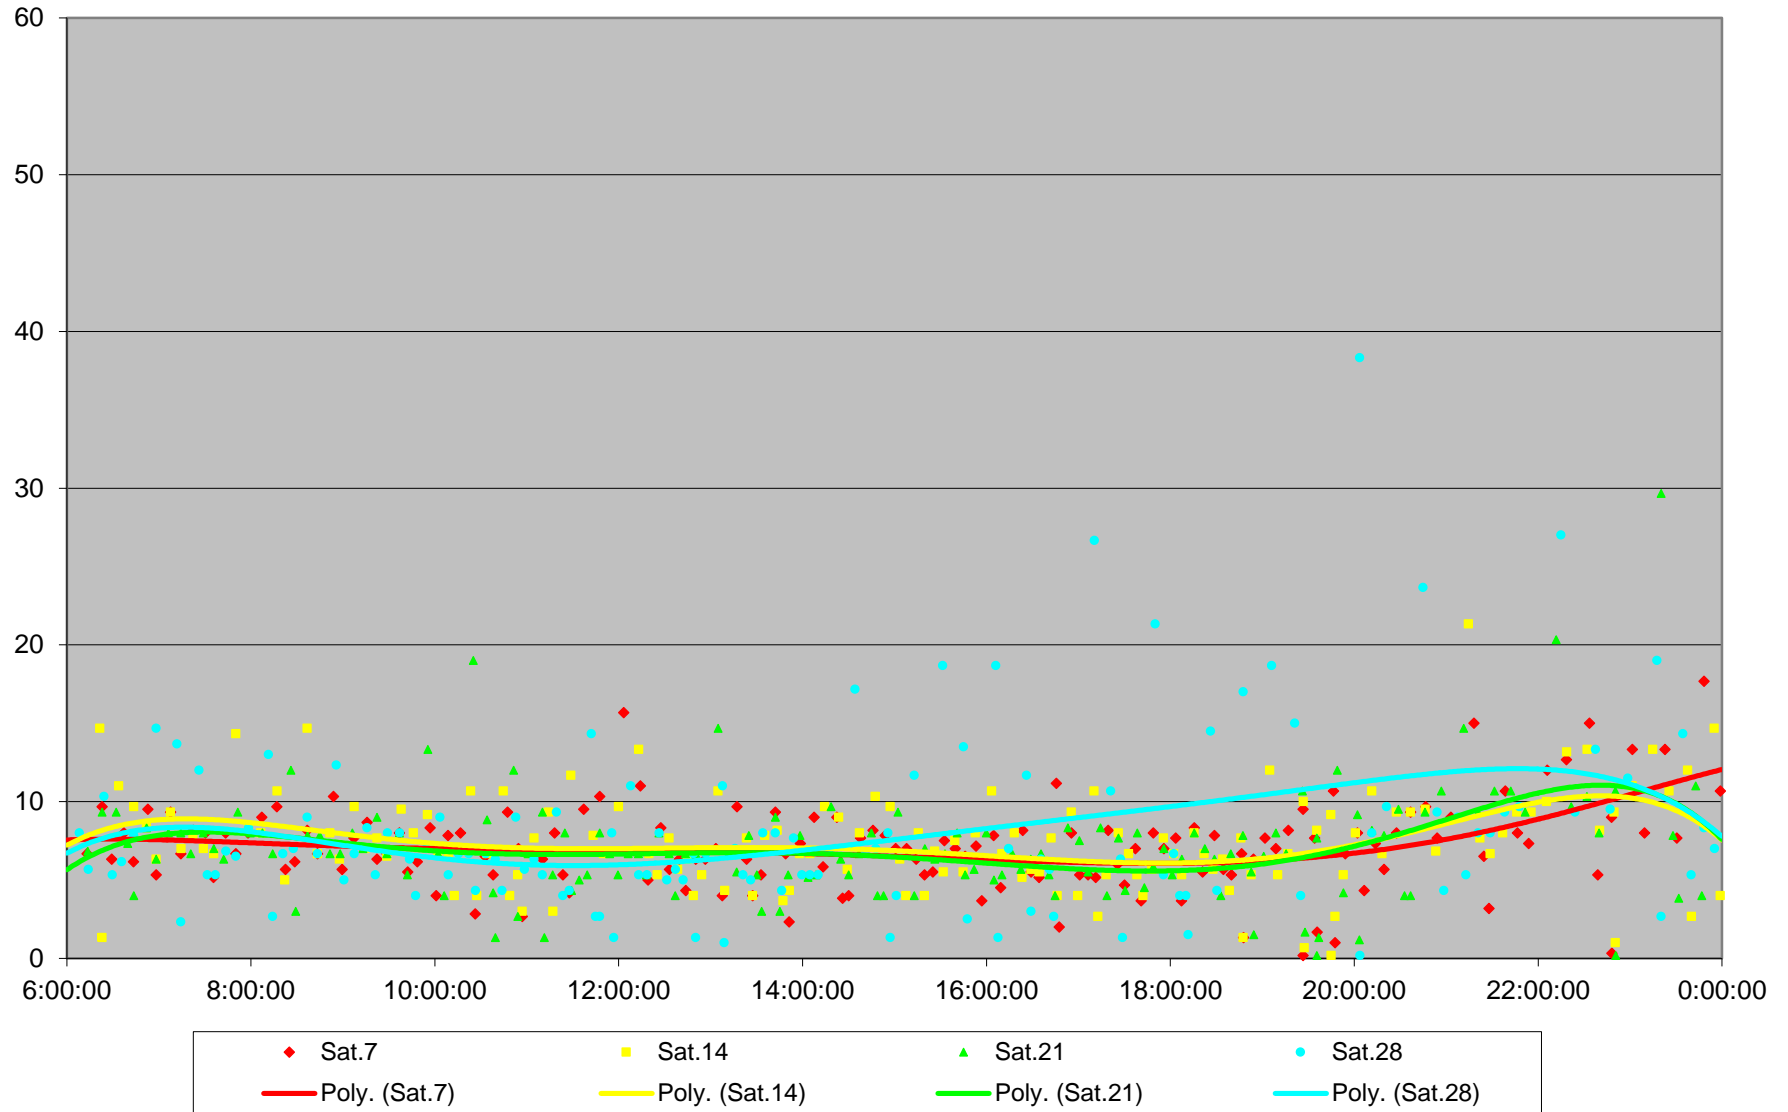

506 Carlton Headways at Danforth Southbound November 2015

506 Carlton Headways at Danforth Southbound November 2015

506 Carlton Headways at Danforth Southbound November 2015

506 Carlton Headways at Danforth Southbound November 2015

506 Carlton Headways at Danforth Southbound November 2015

506 Carlton Headways at Danforth Southbound November 2015

506 Carlton Headways at Danforth Southbound November 2015 Weekday Statistics

506 Carlton Headways at Danforth Southbound November 2015 Saturday Statistics

506 Carlton Headways at Danforth Southbound November 2015 Sunday Statistics