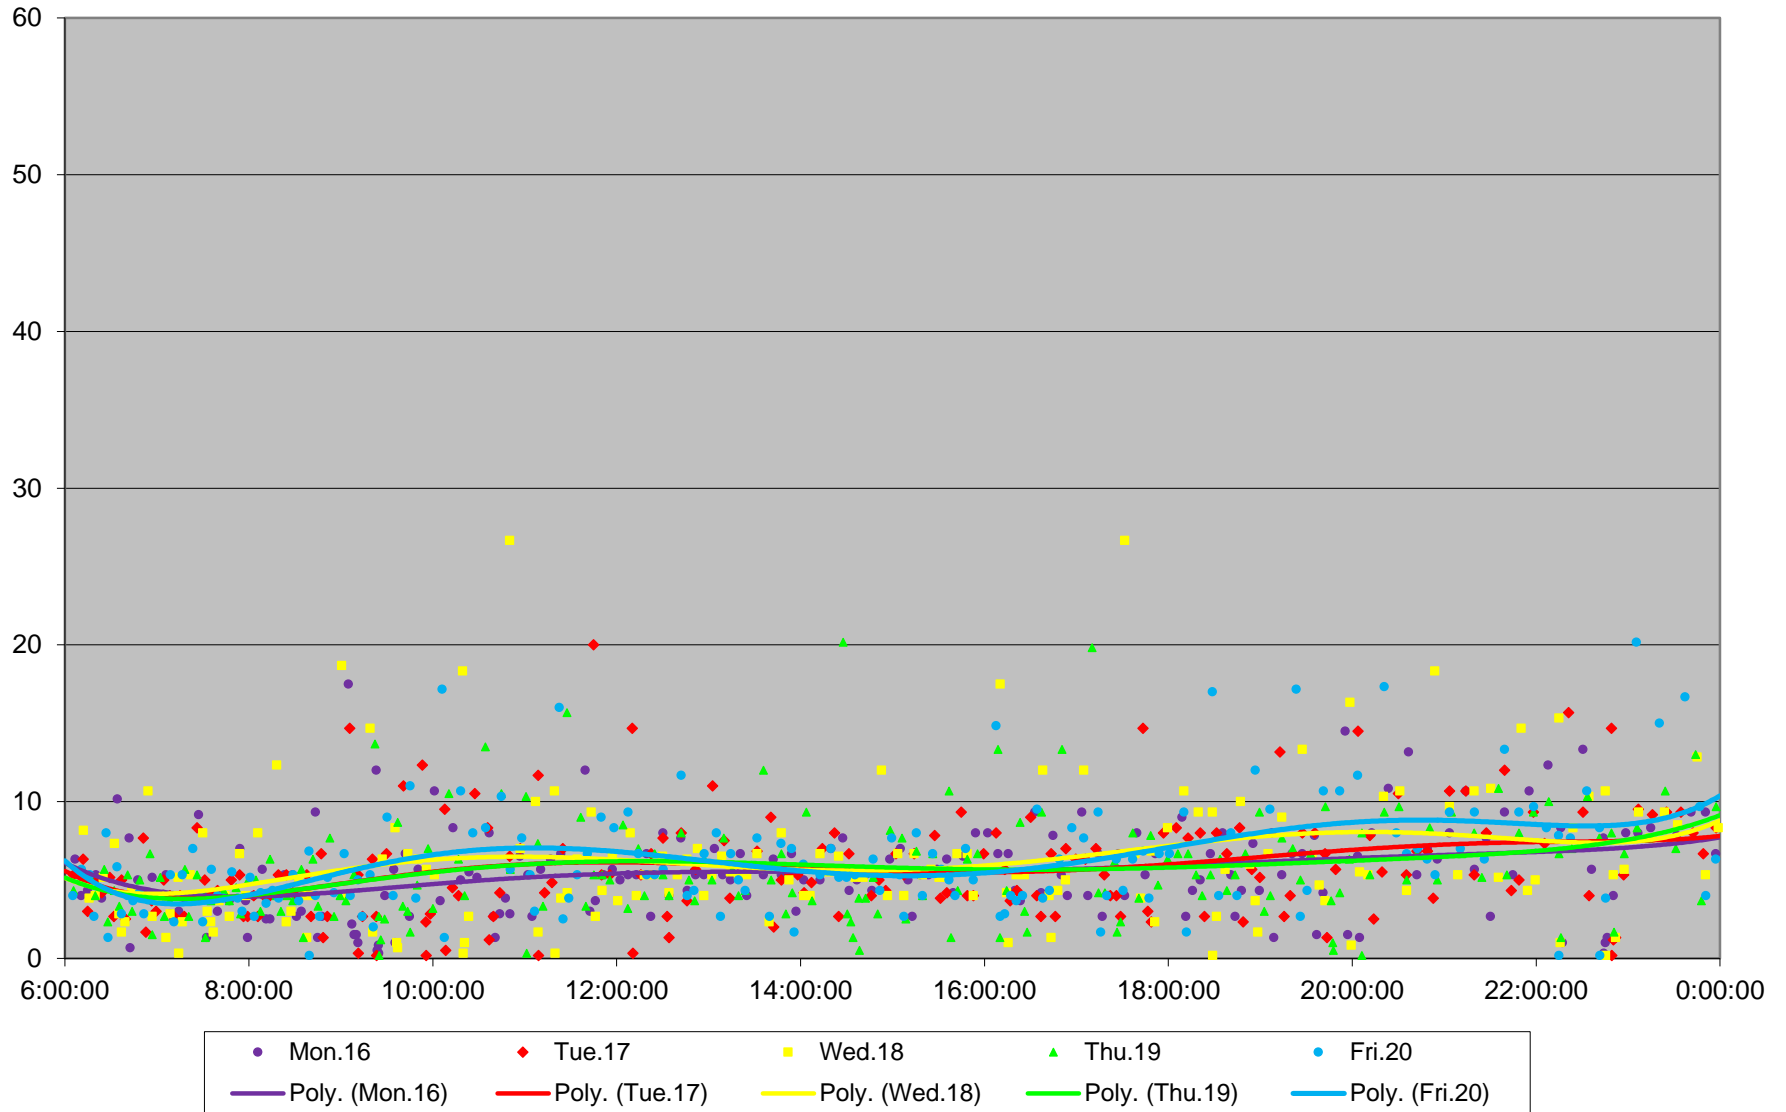

506 Carlton Headways at Danforth Southbound November 2015

506 Carlton Headways at Danforth Southbound November 2015

506 Carlton Headways at Danforth Southbound November 2015

506 Carlton Headways at Danforth Southbound November 2015

506 Carlton Headways at Danforth Southbound November 2015

506 Carlton Headways at Danforth Southbound November 2015

506 Carlton Headways at Danforth Southbound November 2015 Weekday Statistics

506 Carlton Headways at Danforth Southbound November 2015 Saturday Statistics

506 Carlton Headways at Danforth Southbound November 2015 Sunday Statistics