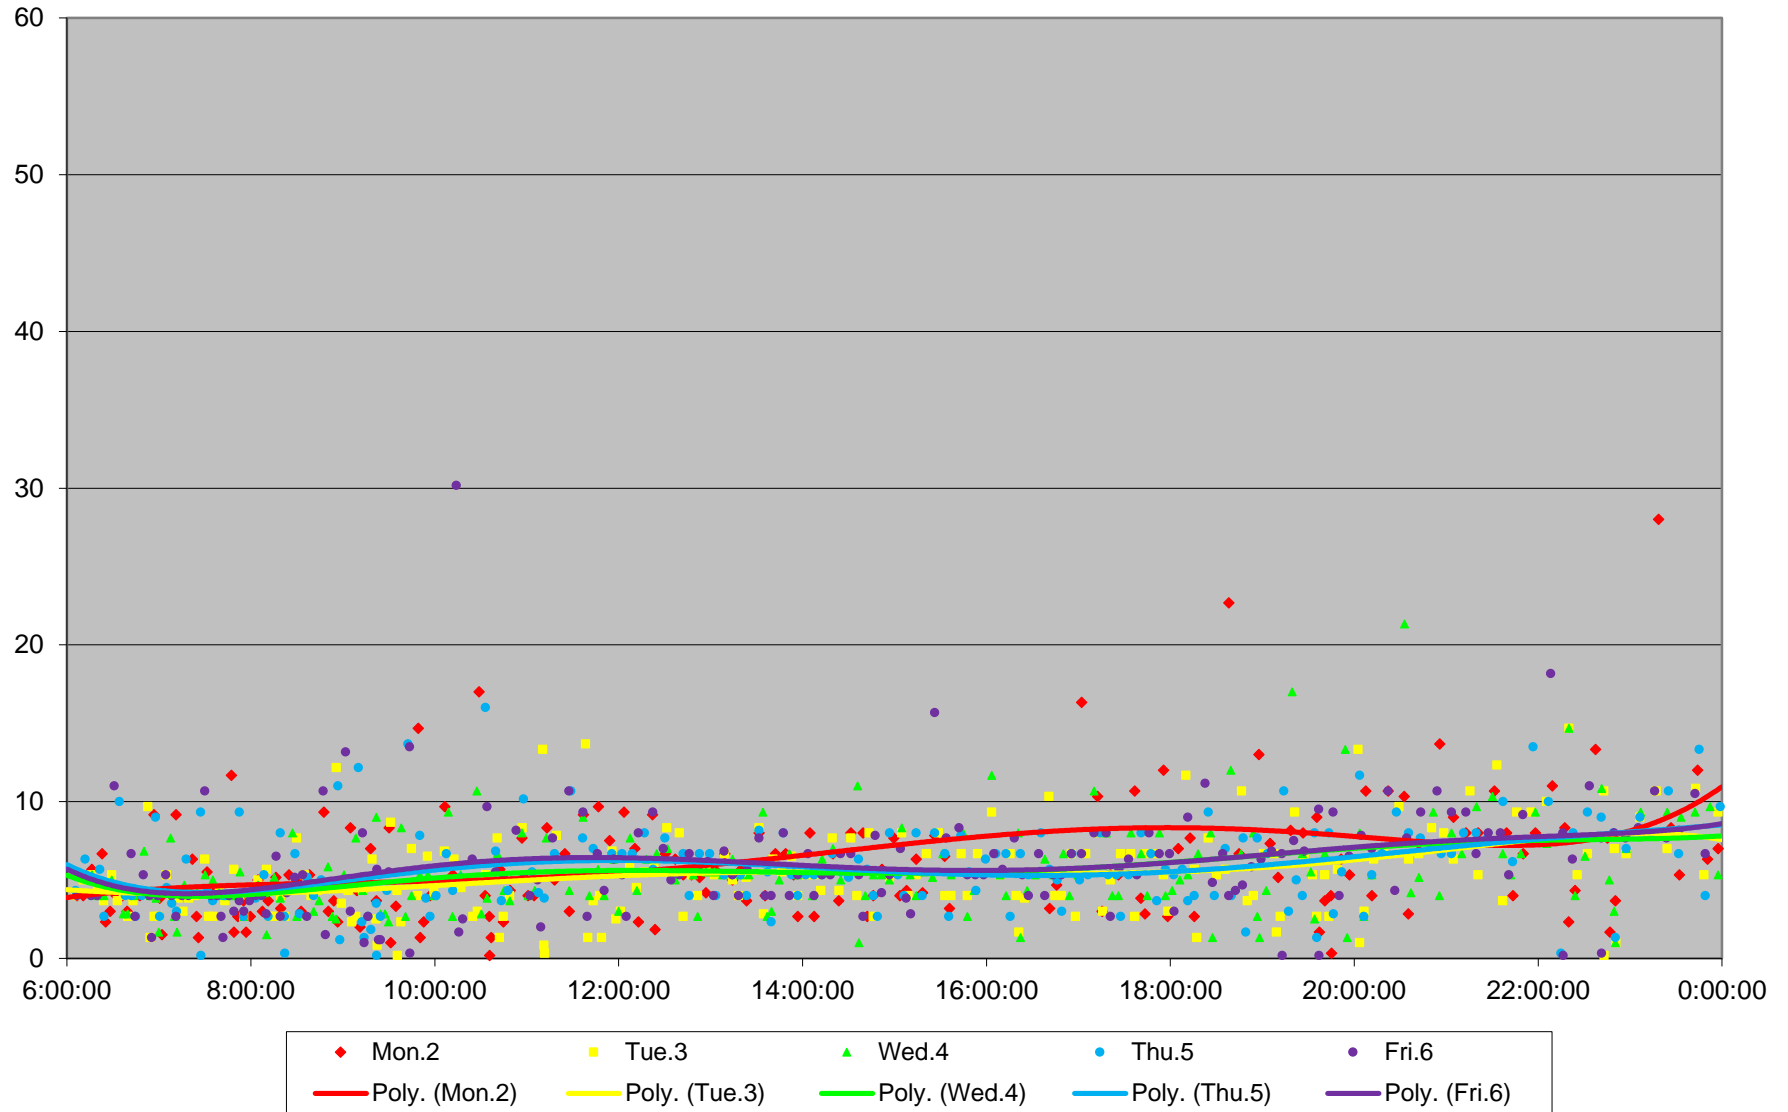

506 Carlton Headways at Danforth Southbound November 2015

506 Carlton Headways at Danforth Southbound November 2015

506 Carlton Headways at Danforth Southbound November 2015

506 Carlton Headways at Danforth Southbound November 2015

506 Carlton Headways at Danforth Southbound November 2015

506 Carlton Headways at Danforth Southbound November 2015

506 Carlton Headways at Danforth Southbound November 2015 Weekday Statistics

506 Carlton Headways at Danforth Southbound November 2015 Saturday Statistics

506 Carlton Headways at Danforth Southbound November 2015 Sunday Statistics