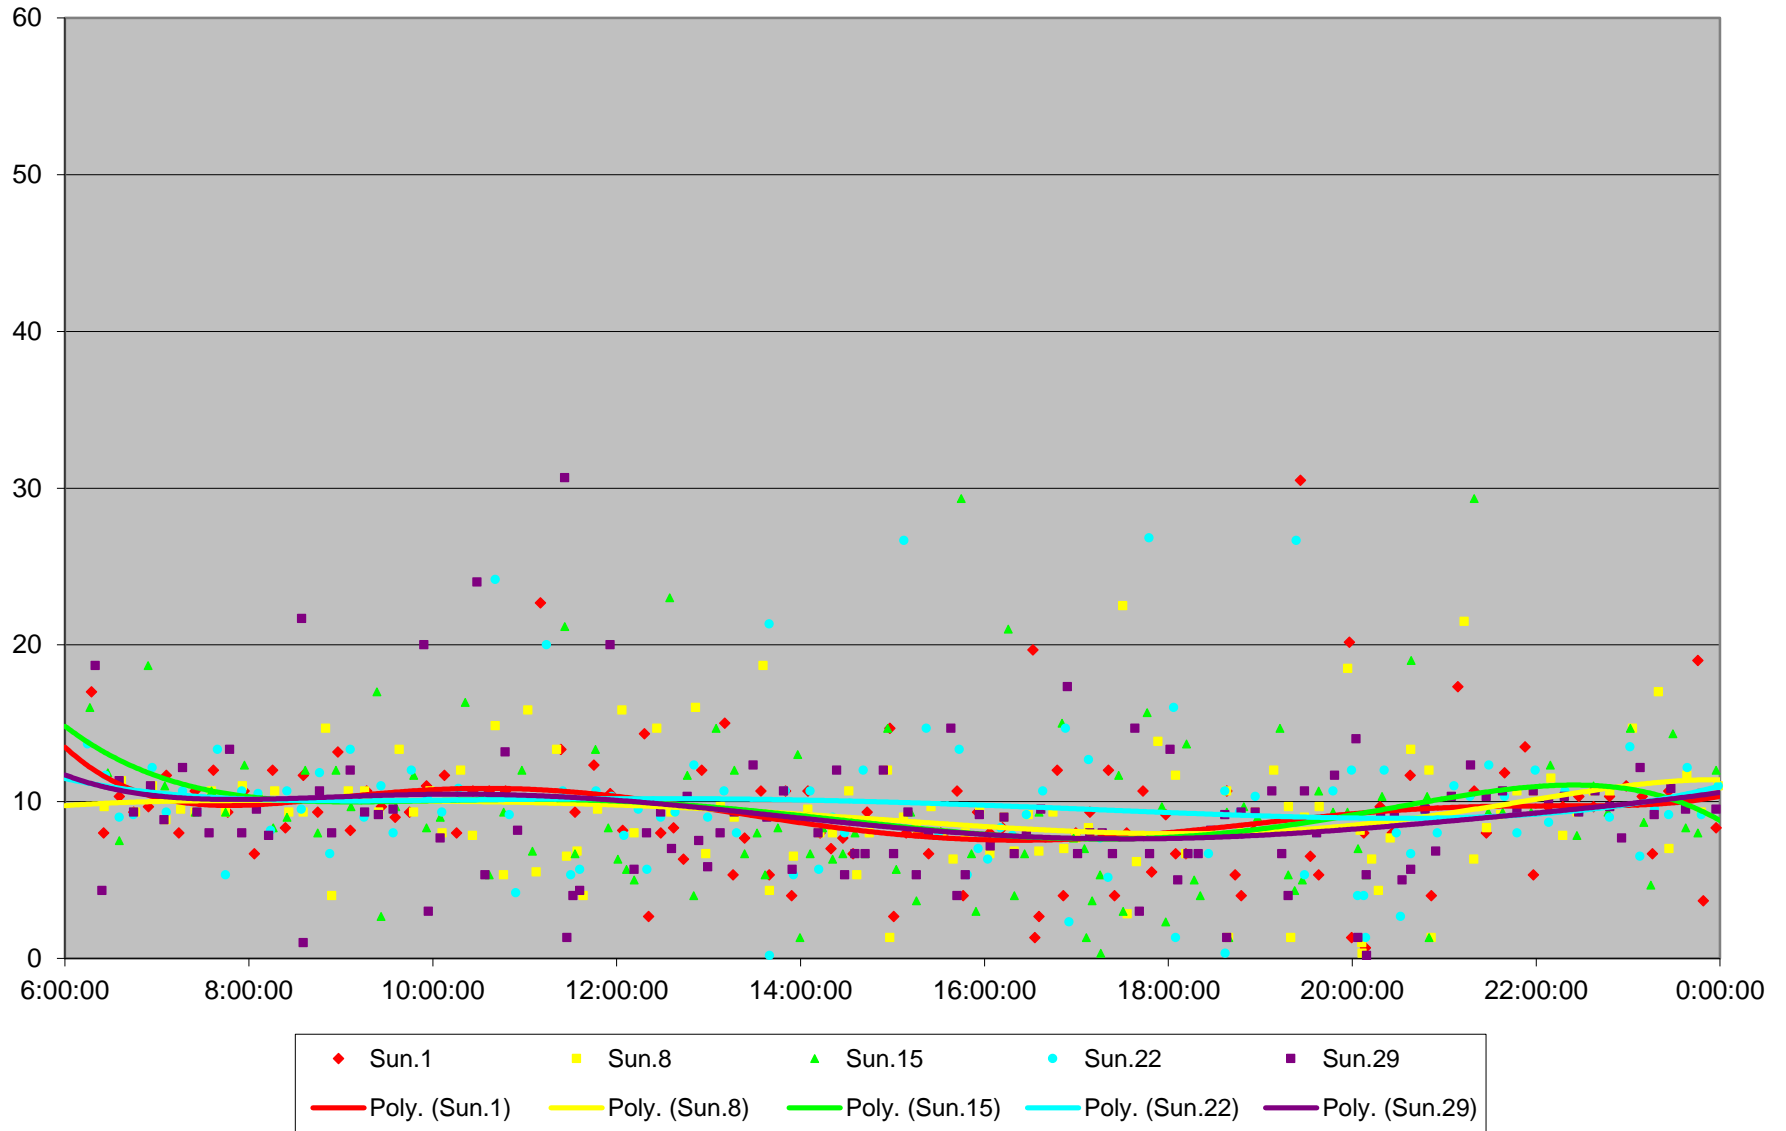

506 Carlton Headways at Danforth Southbound November 2015

506 Carlton Headways at Danforth Southbound November 2015

506 Carlton Headways at Danforth Southbound November 2015

506 Carlton Headways at Danforth Southbound November 2015

506 Carlton Headways at Danforth Southbound November 2015

506 Carlton Headways at Danforth Southbound November 2015

506 Carlton Headways at Danforth Southbound November 2015 Weekday Statistics

506 Carlton Headways at Danforth Southbound November 2015 Saturday Statistics

506 Carlton Headways at Danforth Southbound November 2015 Sunday Statistics