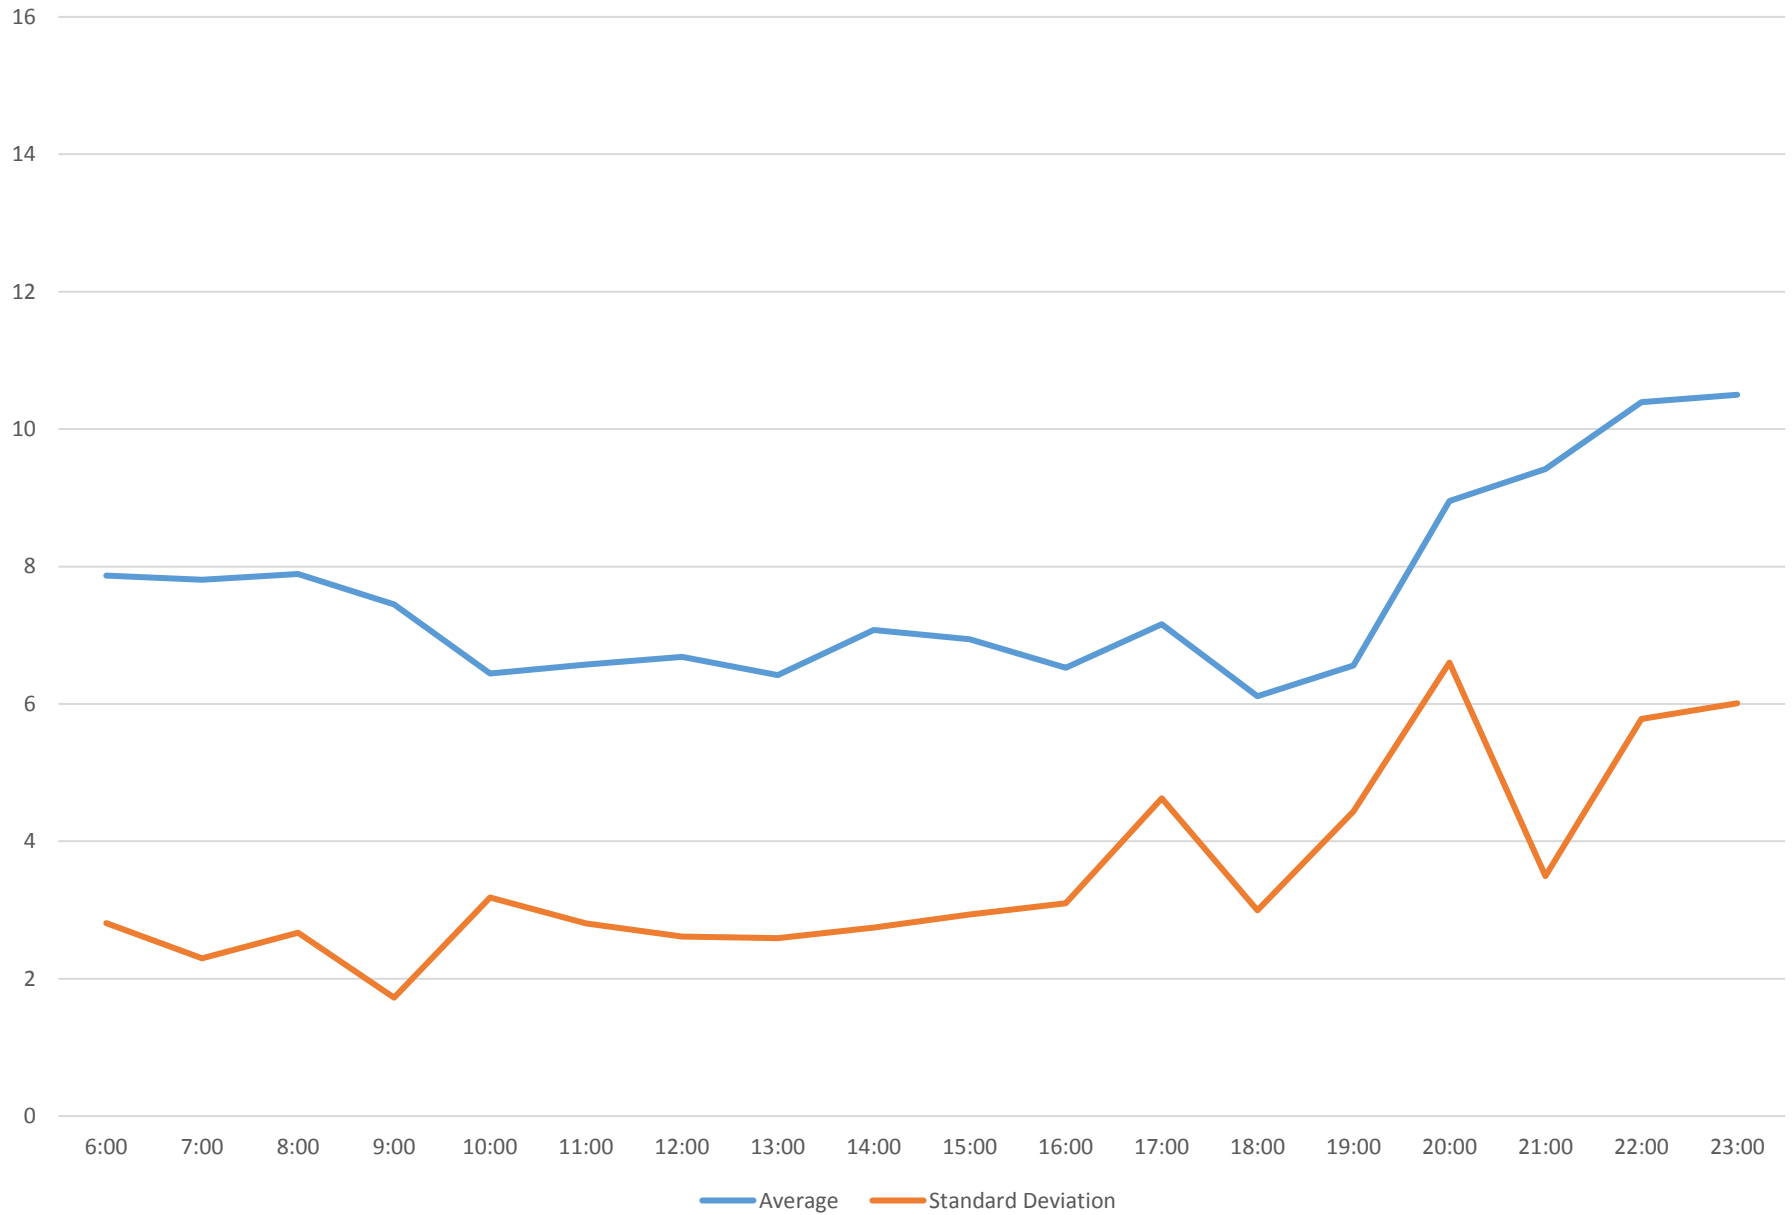

506 Carlton Headways at Danforth Southbound November 2015

506 Carlton Headways at Danforth Southbound November 2015

506 Carlton Headways at Danforth Southbound November 2015 Weekday Statistics

506 Carlton Headways at Danforth Southbound November 2015 Saturday Statistics

506 Carlton Headways at Danforth Southbound November 2015 Sunday Statistics