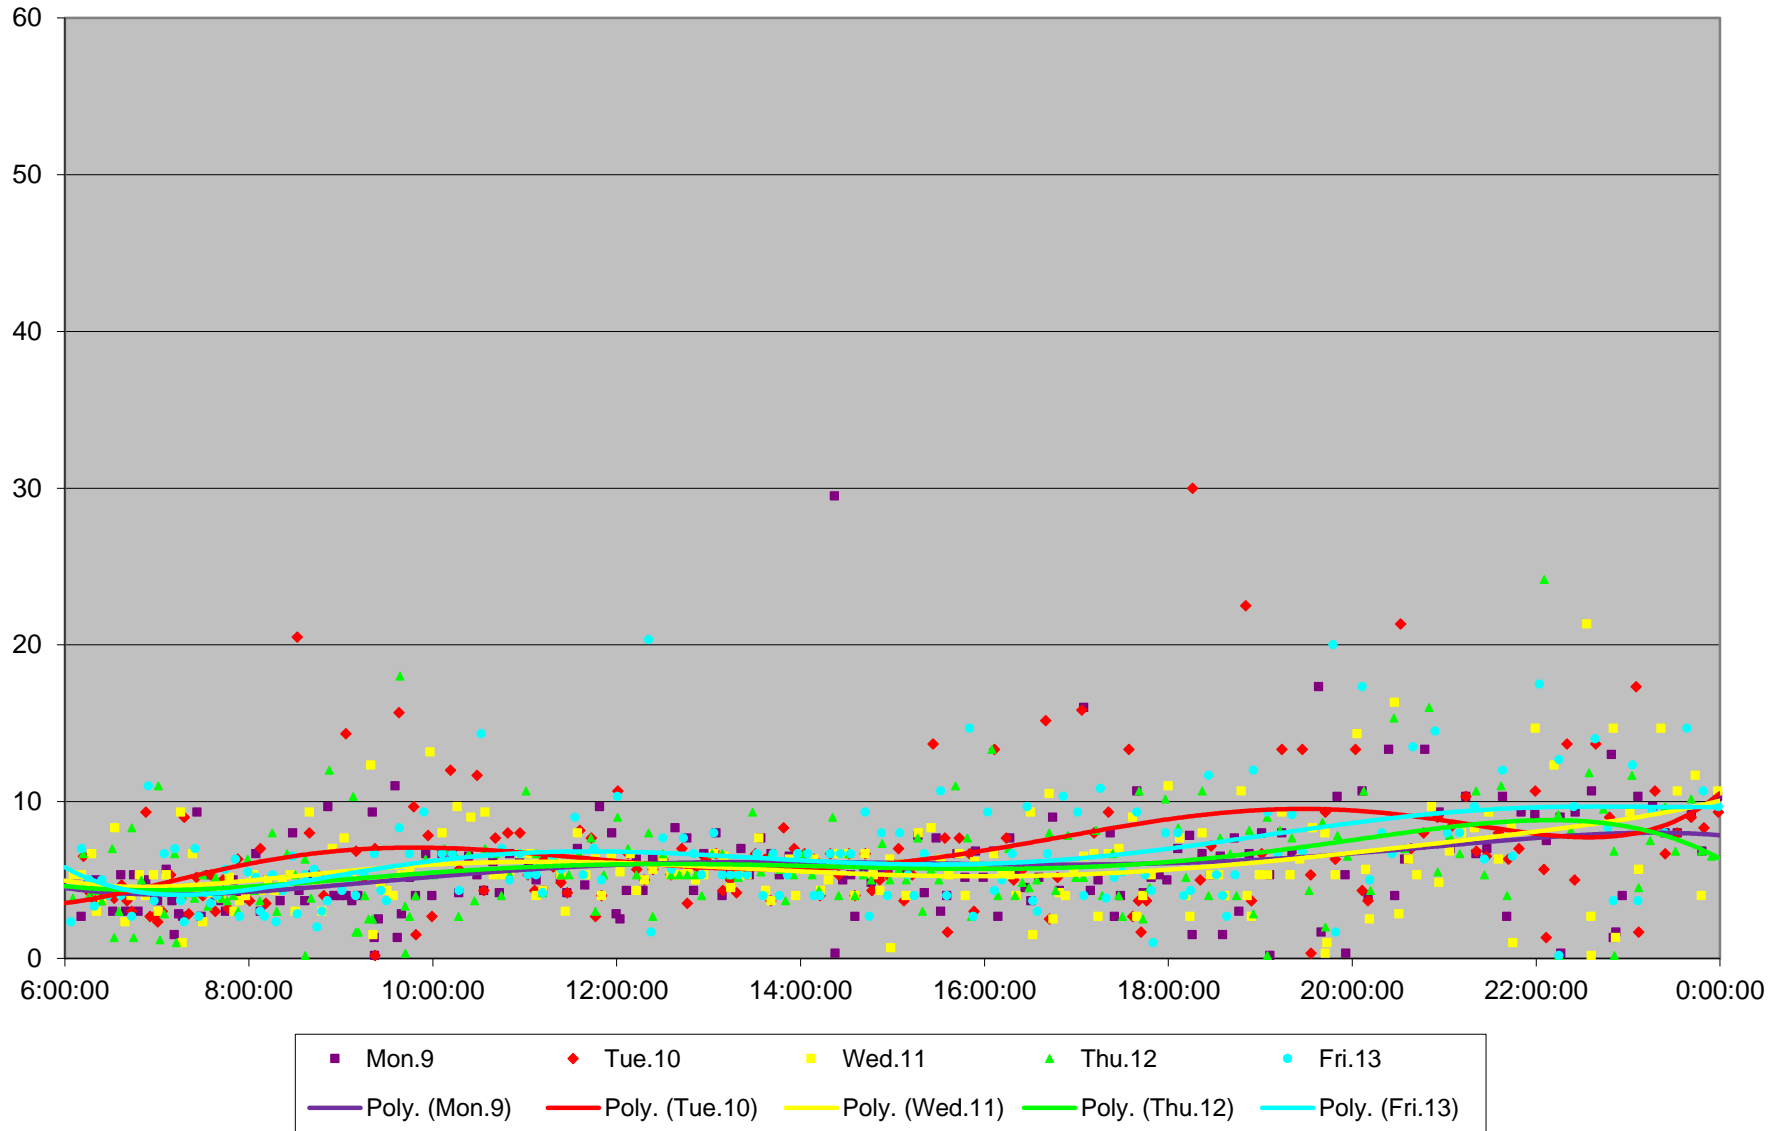

506 Carlton Headways at Danforth Southbound November 2015

506 Carlton Headways at Danforth Southbound November 2015

506 Carlton Headways at Danforth Southbound November 2015

506 Carlton Headways at Danforth Southbound November 2015

506 Carlton Headways at Danforth Southbound November 2015

506 Carlton Headways at Danforth Southbound November 2015

506 Carlton Headways at Danforth Southbound November 2015 Weekday Statistics

506 Carlton Headways at Danforth Southbound November 2015 Saturday Statistics

506 Carlton Headways at Danforth Southbound November 2015 Sunday Statistics