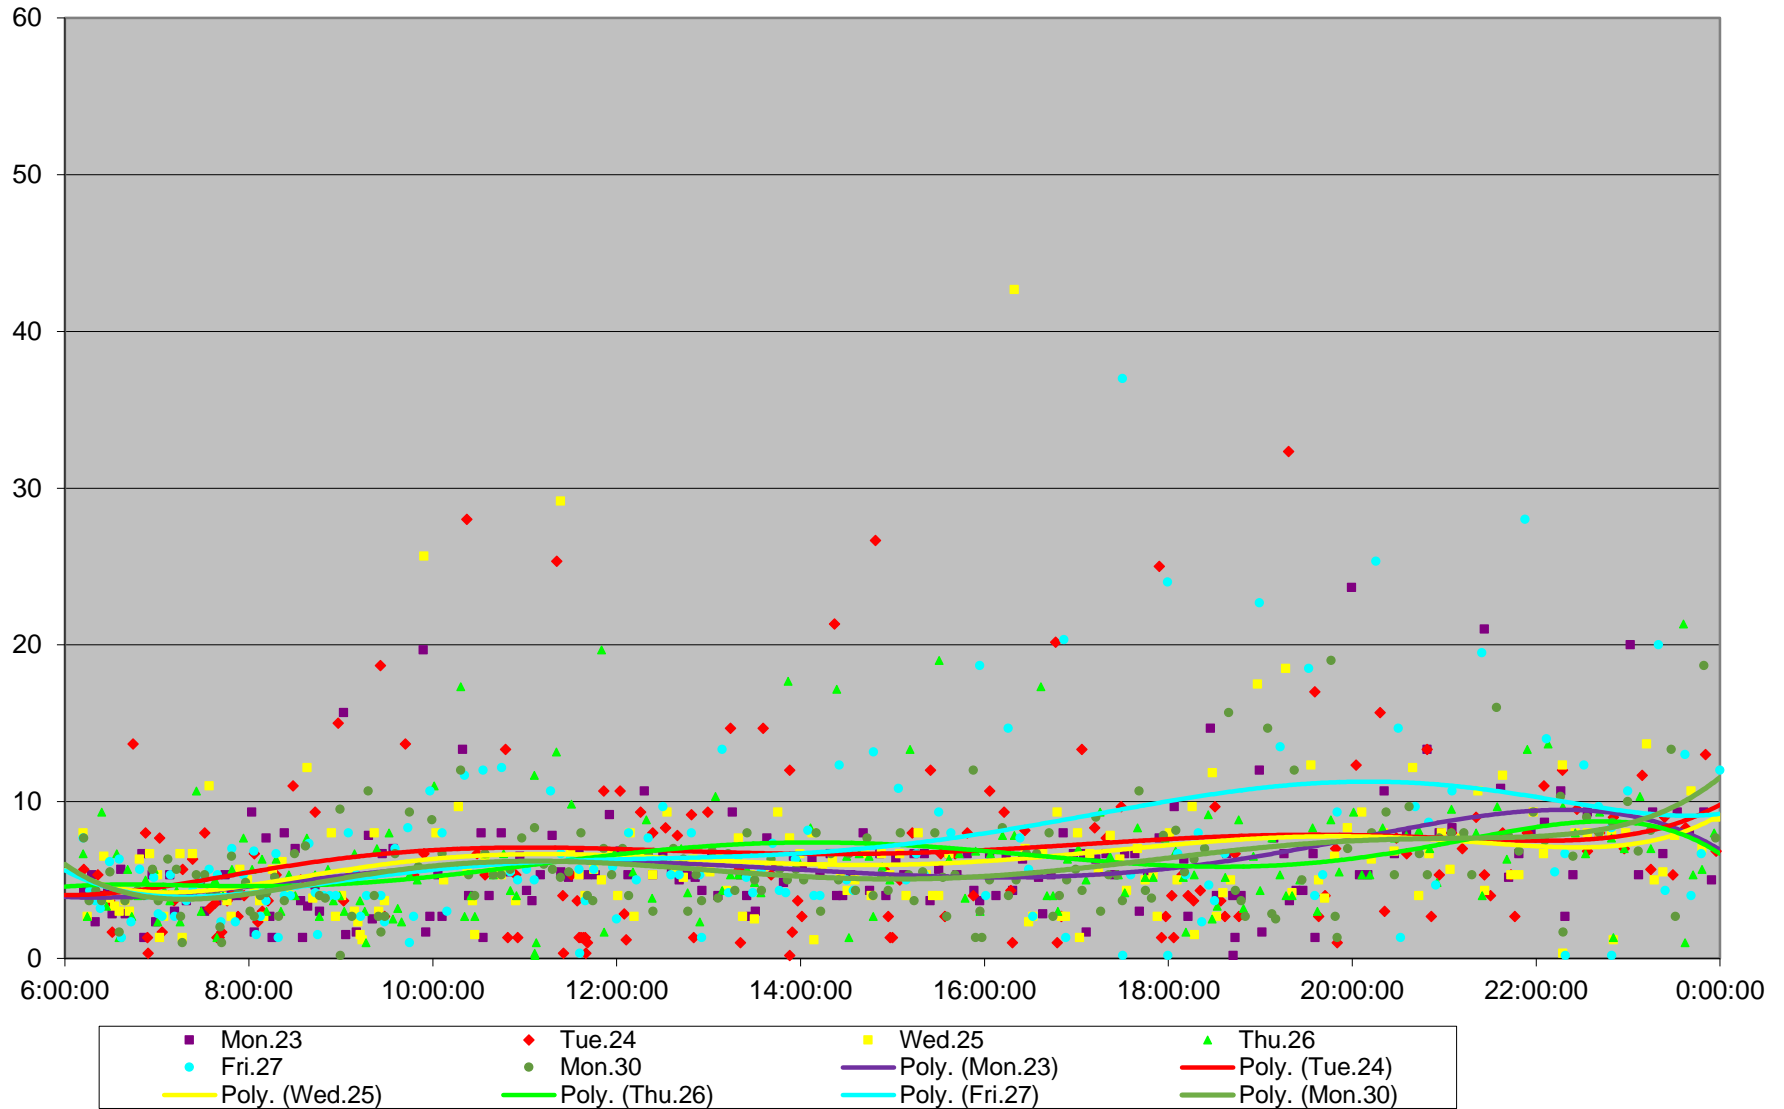

506 Carlton Headways at Danforth Southbound November 2015

506 Carlton Headways at Danforth Southbound November 2015

506 Carlton Headways at Danforth Southbound November 2015

506 Carlton Headways at Danforth Southbound November 2015

506 Carlton Headways at Danforth Southbound November 2015

506 Carlton Headways at Danforth Southbound November 2015

506 Carlton Headways at Danforth Southbound November 2015 Weekday Statistics

506 Carlton Headways at Danforth Southbound November 2015 Saturday Statistics

506 Carlton Headways at Danforth Southbound November 2015 Sunday Statistics