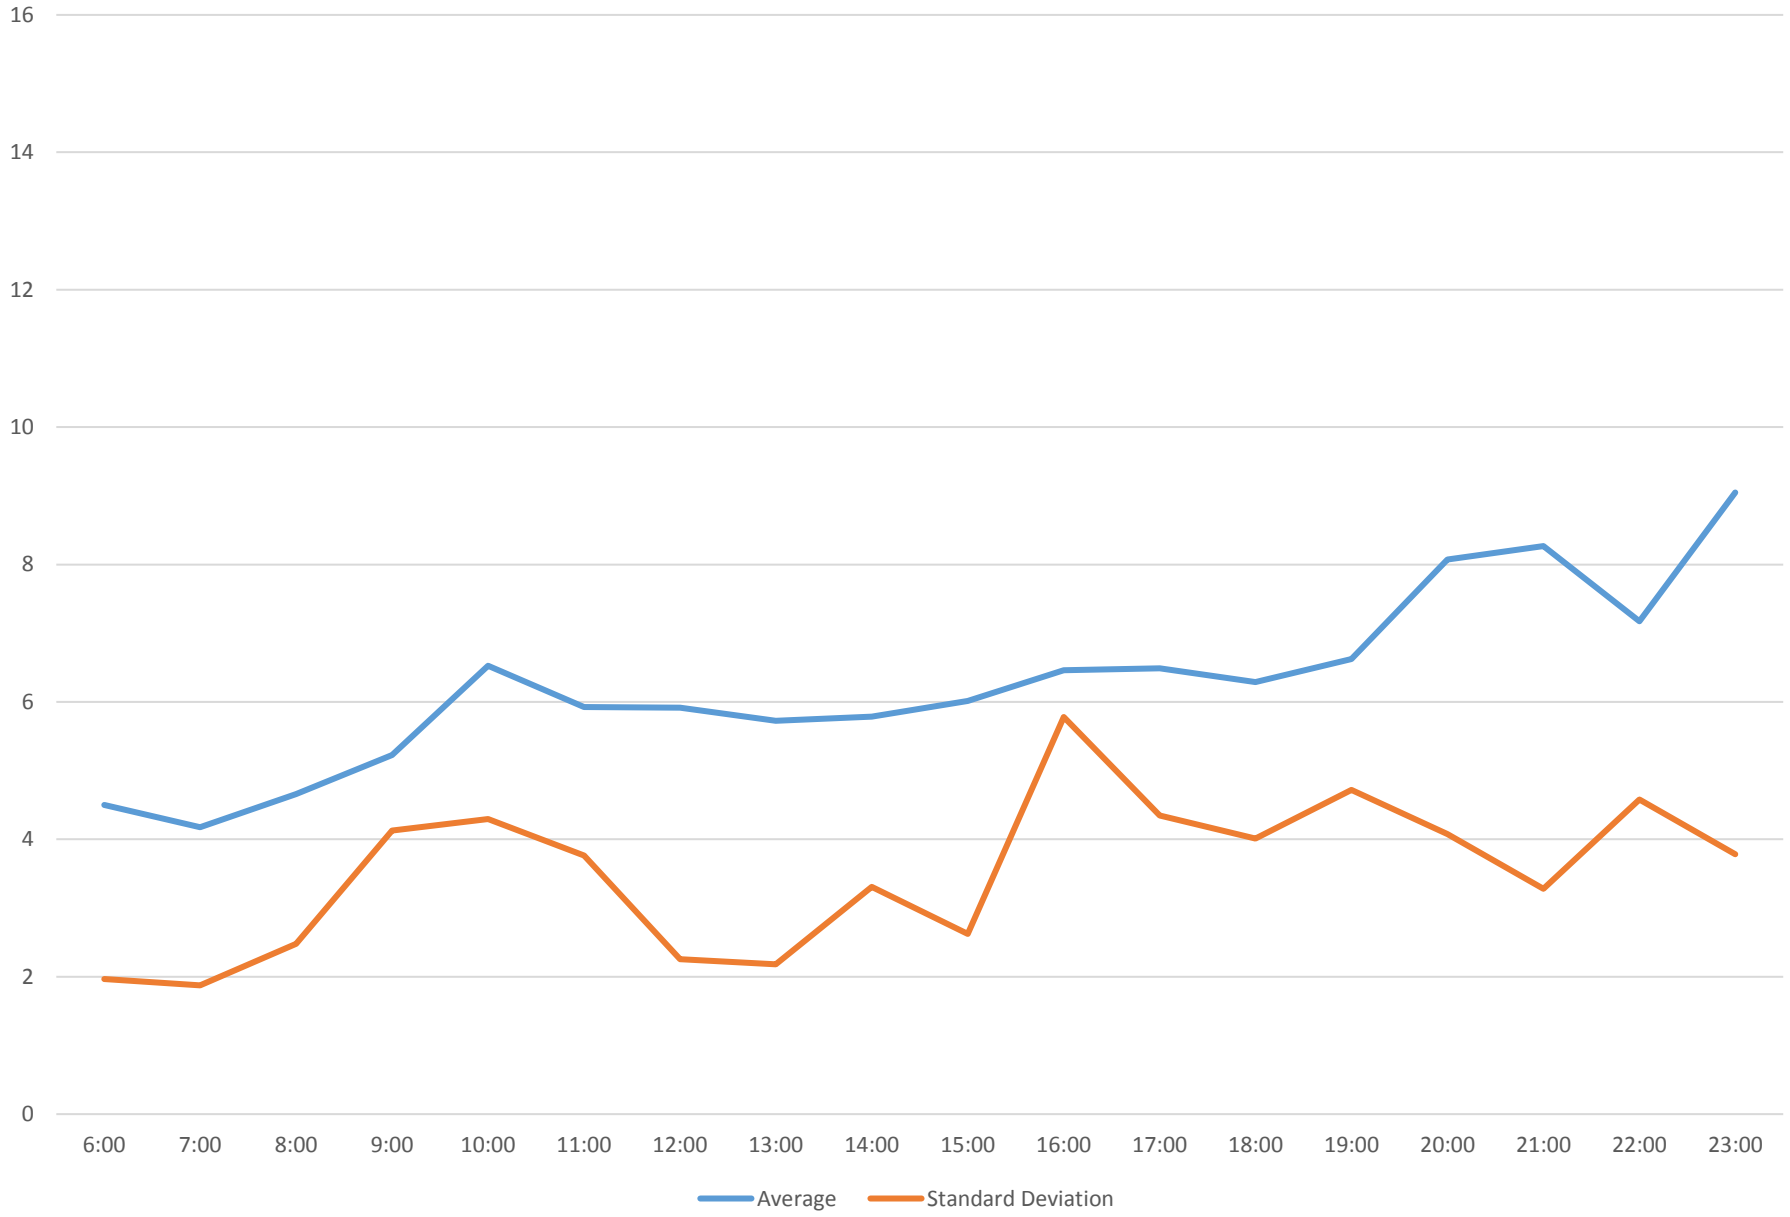

506 Carlton Headways at Danforth Southbound November 2015

506 Carlton Headways at Danforth Southbound November 2015

506 Carlton Headways at Danforth Southbound November 2015

506 Carlton Headways at Danforth Southbound November 2015

506 Carlton Headways at Danforth Southbound November 2015

506 Carlton Headways at Danforth Southbound November 2015

506 Carlton Headways at Danforth Southbound November 2015 Weekday Statistics

506 Carlton Headways at Danforth Southbound November 2015 Saturday Statistics

506 Carlton Headways at Danforth Southbound November 2015 Sunday Statistics