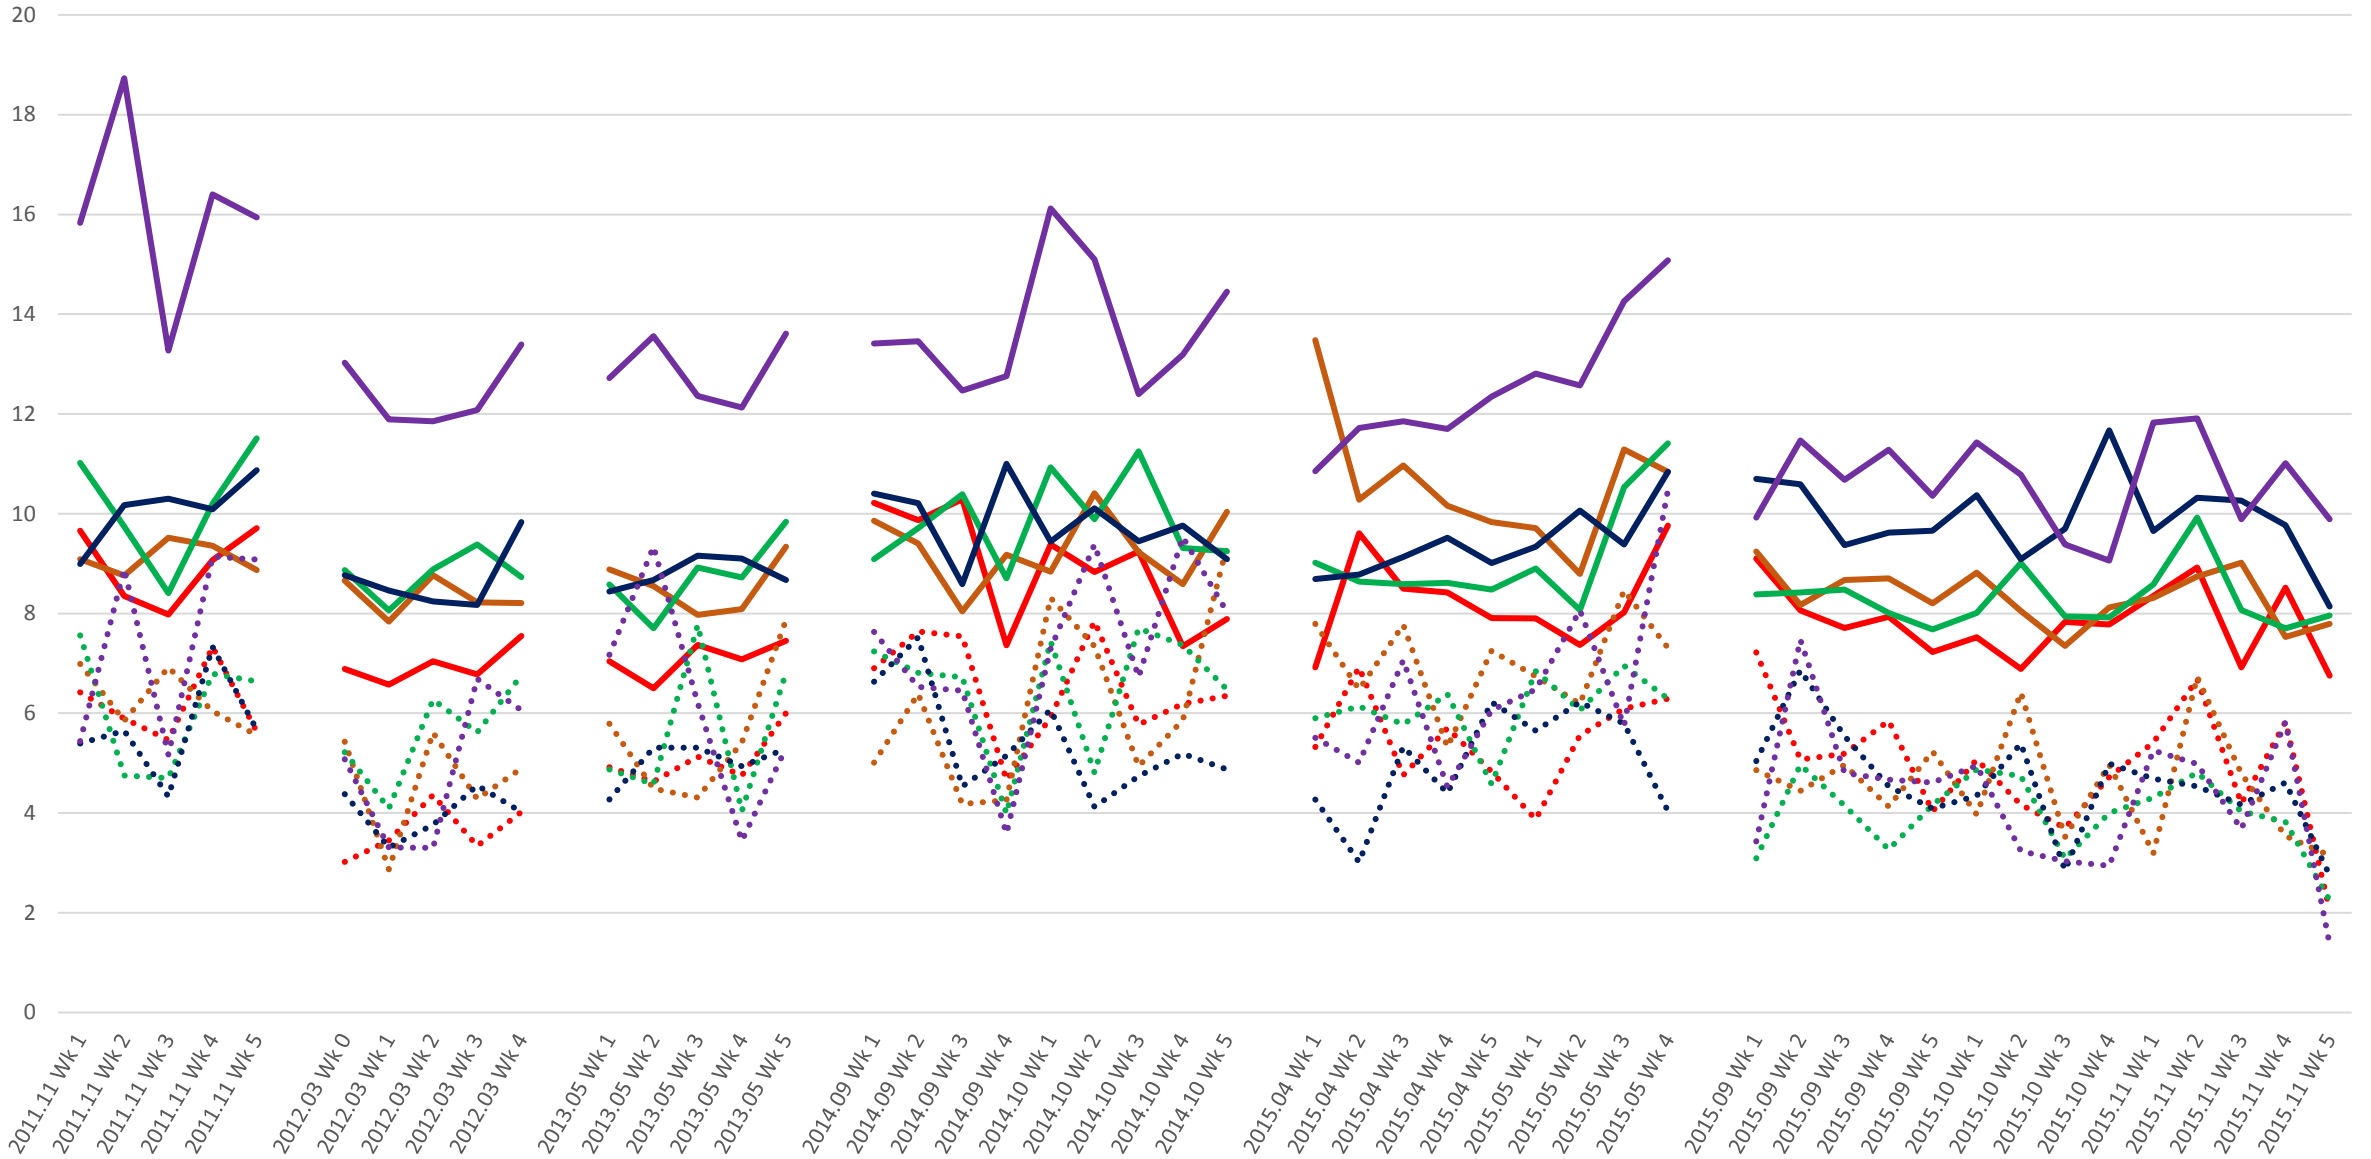

505 Dundas Headways at Yonge Westbound Morning

505 Dundas Headways at Yonge Westbound Middy

— 10:00
 10:00 SD
 — 11:00
 11:00 SD
 — 12:00
 12:00 SD
 — 13:00
 13:00 SD
 — 14:00
 14:00 SD

505 Dundas Headways at Yonge Westbound Afternoon

505 Dundas Headways at Yonge Westbound Evening

— 19:00
 ····· 19:00 SD
 — 20:00
 ····· 20:00 SD
 — 21:00
 ····· 21:00 SD
 — 22:00
 ····· 22:00 SD
 — 23:00
 ····· 23:00 SD