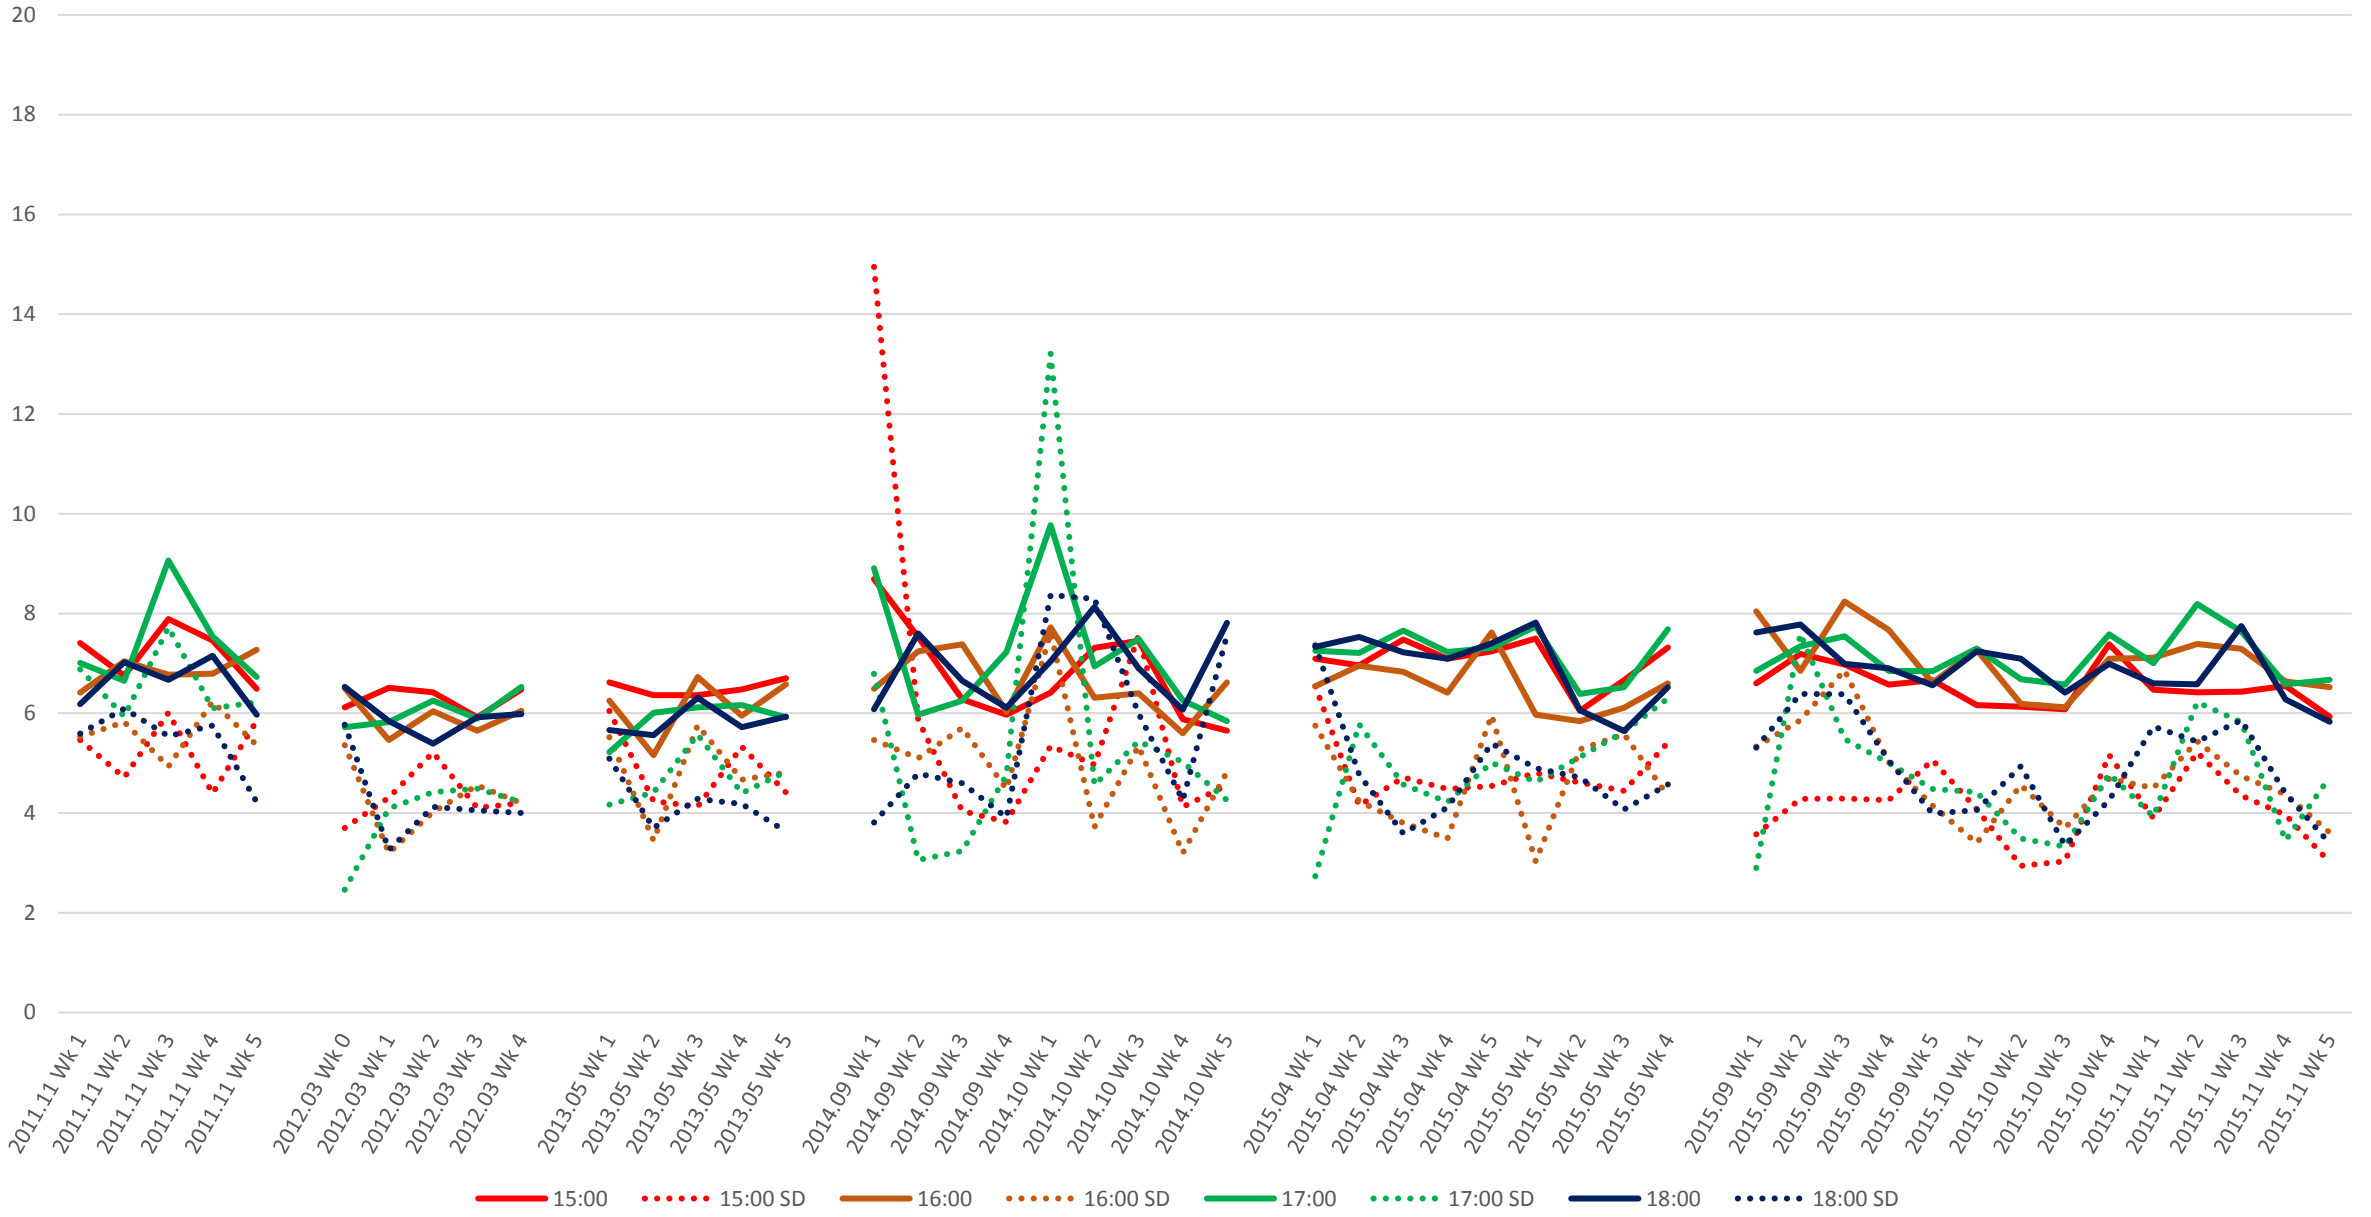

505 Dundas Headways at Yonge Westbound Morning

505 Dundas Headways at Yonge Westbound Middy

— 10:00
 10:00 SD
 — 11:00
 11:00 SD
 — 12:00
 12:00 SD
 — 13:00
 13:00 SD
 — 14:00
 14:00 SD

505 Dundas Headways at Yonge Westbound Afternoon

505 Dundas Headways at Yonge Westbound Evening

— 19:00
 ····· 19:00 SD
 — 20:00
 ····· 20:00 SD
 — 21:00
 ····· 21:00 SD
 — 22:00
 ····· 22:00 SD
 — 23:00
 ····· 23:00 SD