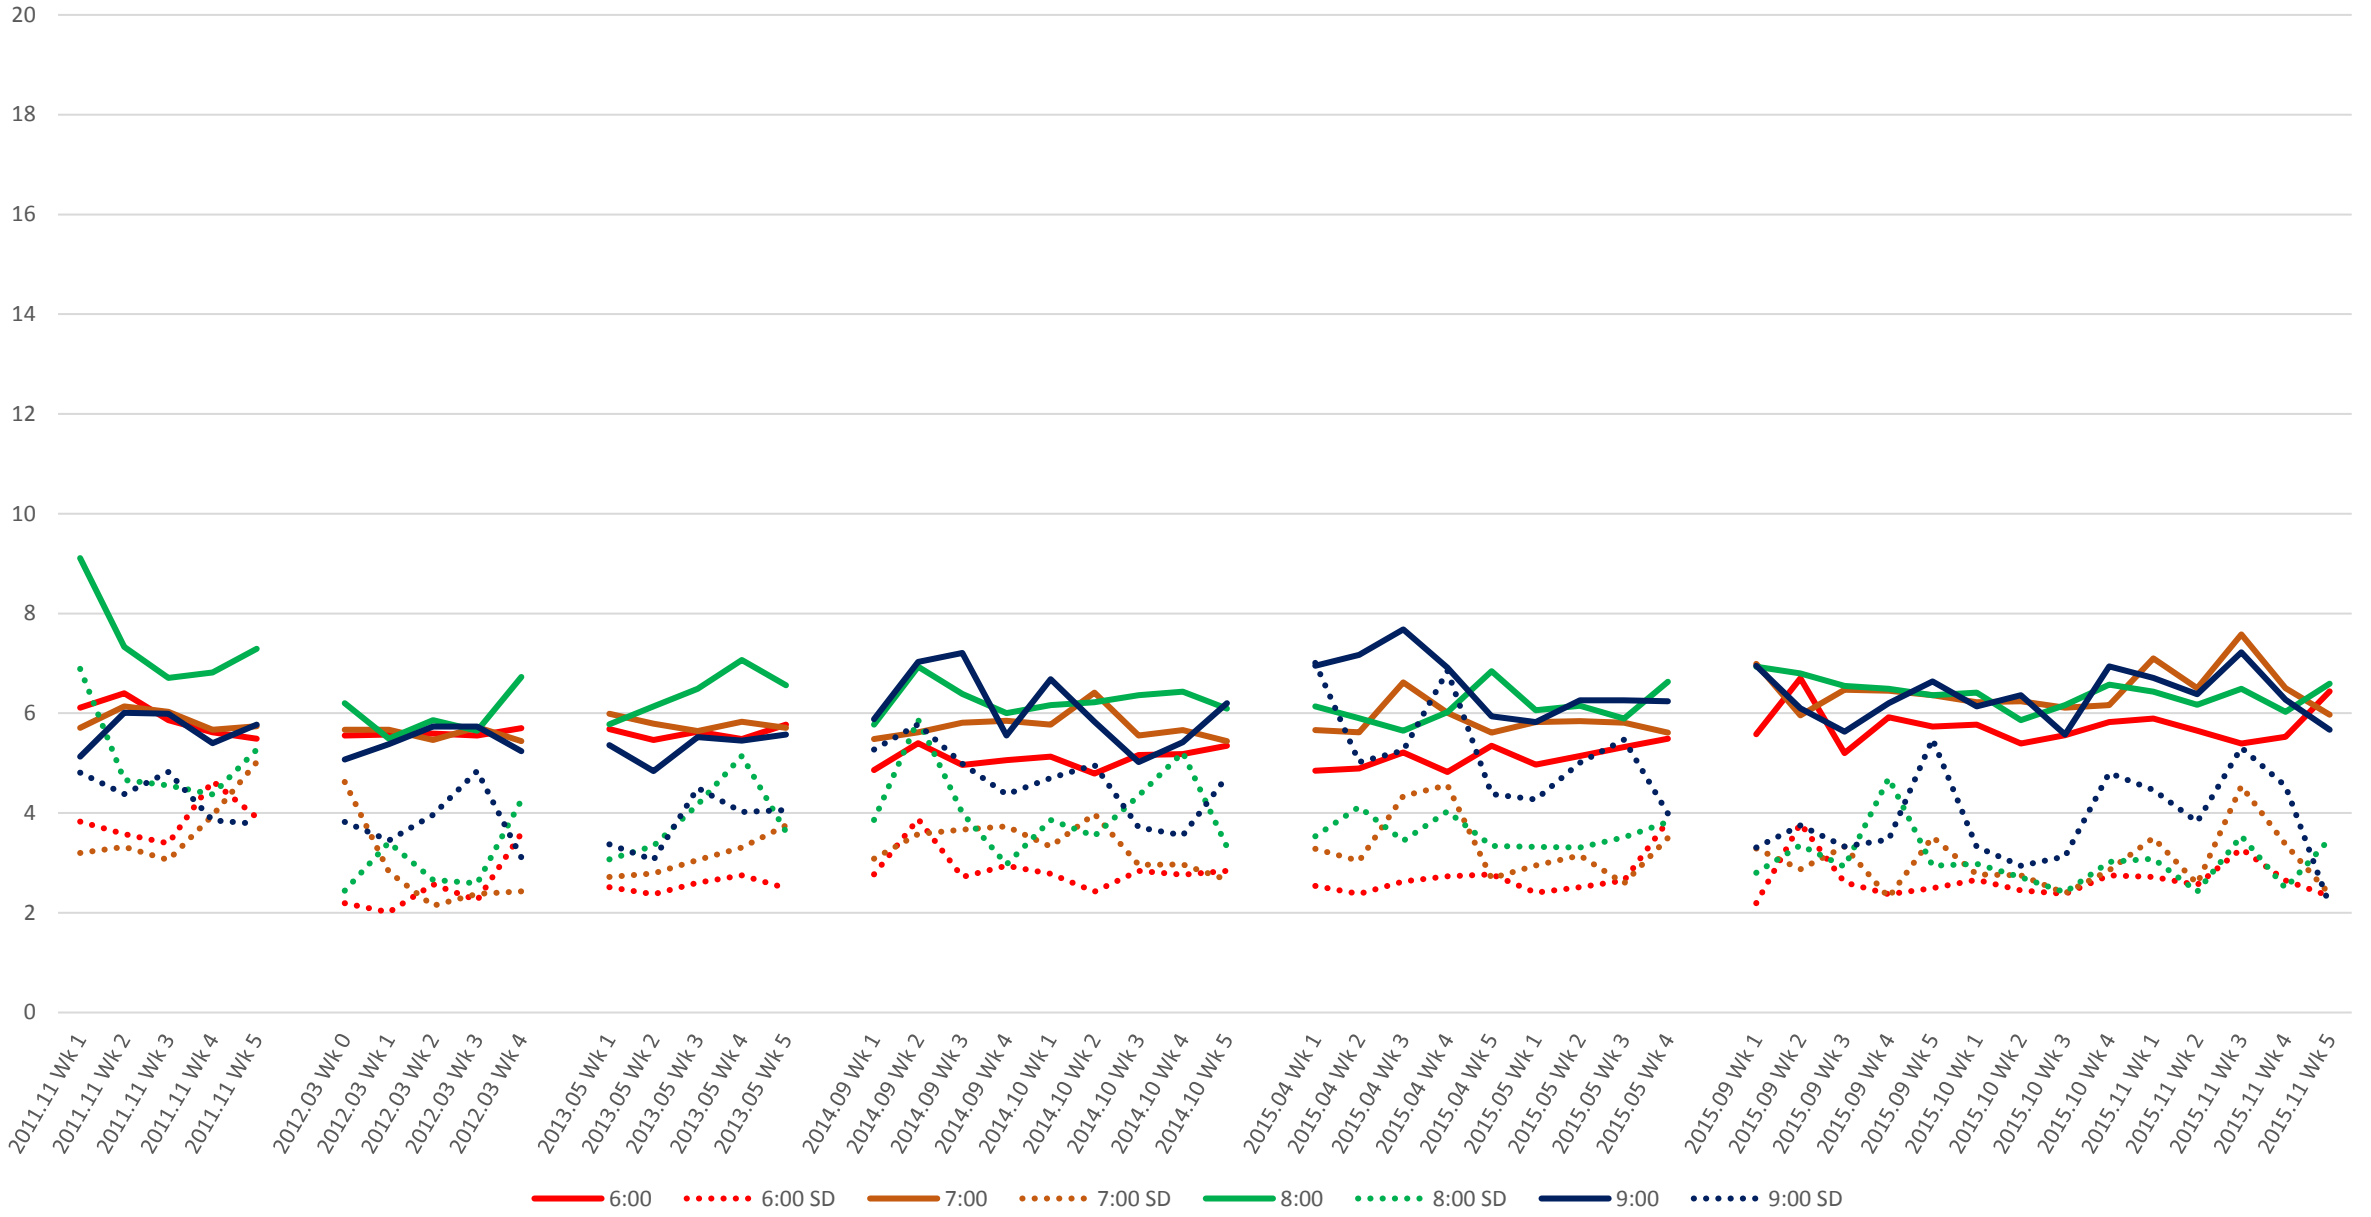

505 Dundas Headways at Yonge Westbound Morning

505 Dundas Headways at Yonge Westbound Middy

— 10:00
 10:00 SD
 — 11:00
 11:00 SD
 — 12:00
 12:00 SD
 — 13:00
 13:00 SD
 — 14:00
 14:00 SD

505 Dundas Headways at Yonge Westbound Afternoon

505 Dundas Headways at Yonge Westbound Evening

— 19:00
 ····· 19:00 SD
 — 20:00
 ····· 20:00 SD
 — 21:00
 ····· 21:00 SD
 — 22:00
 ····· 22:00 SD
 — 23:00
 ····· 23:00 SD