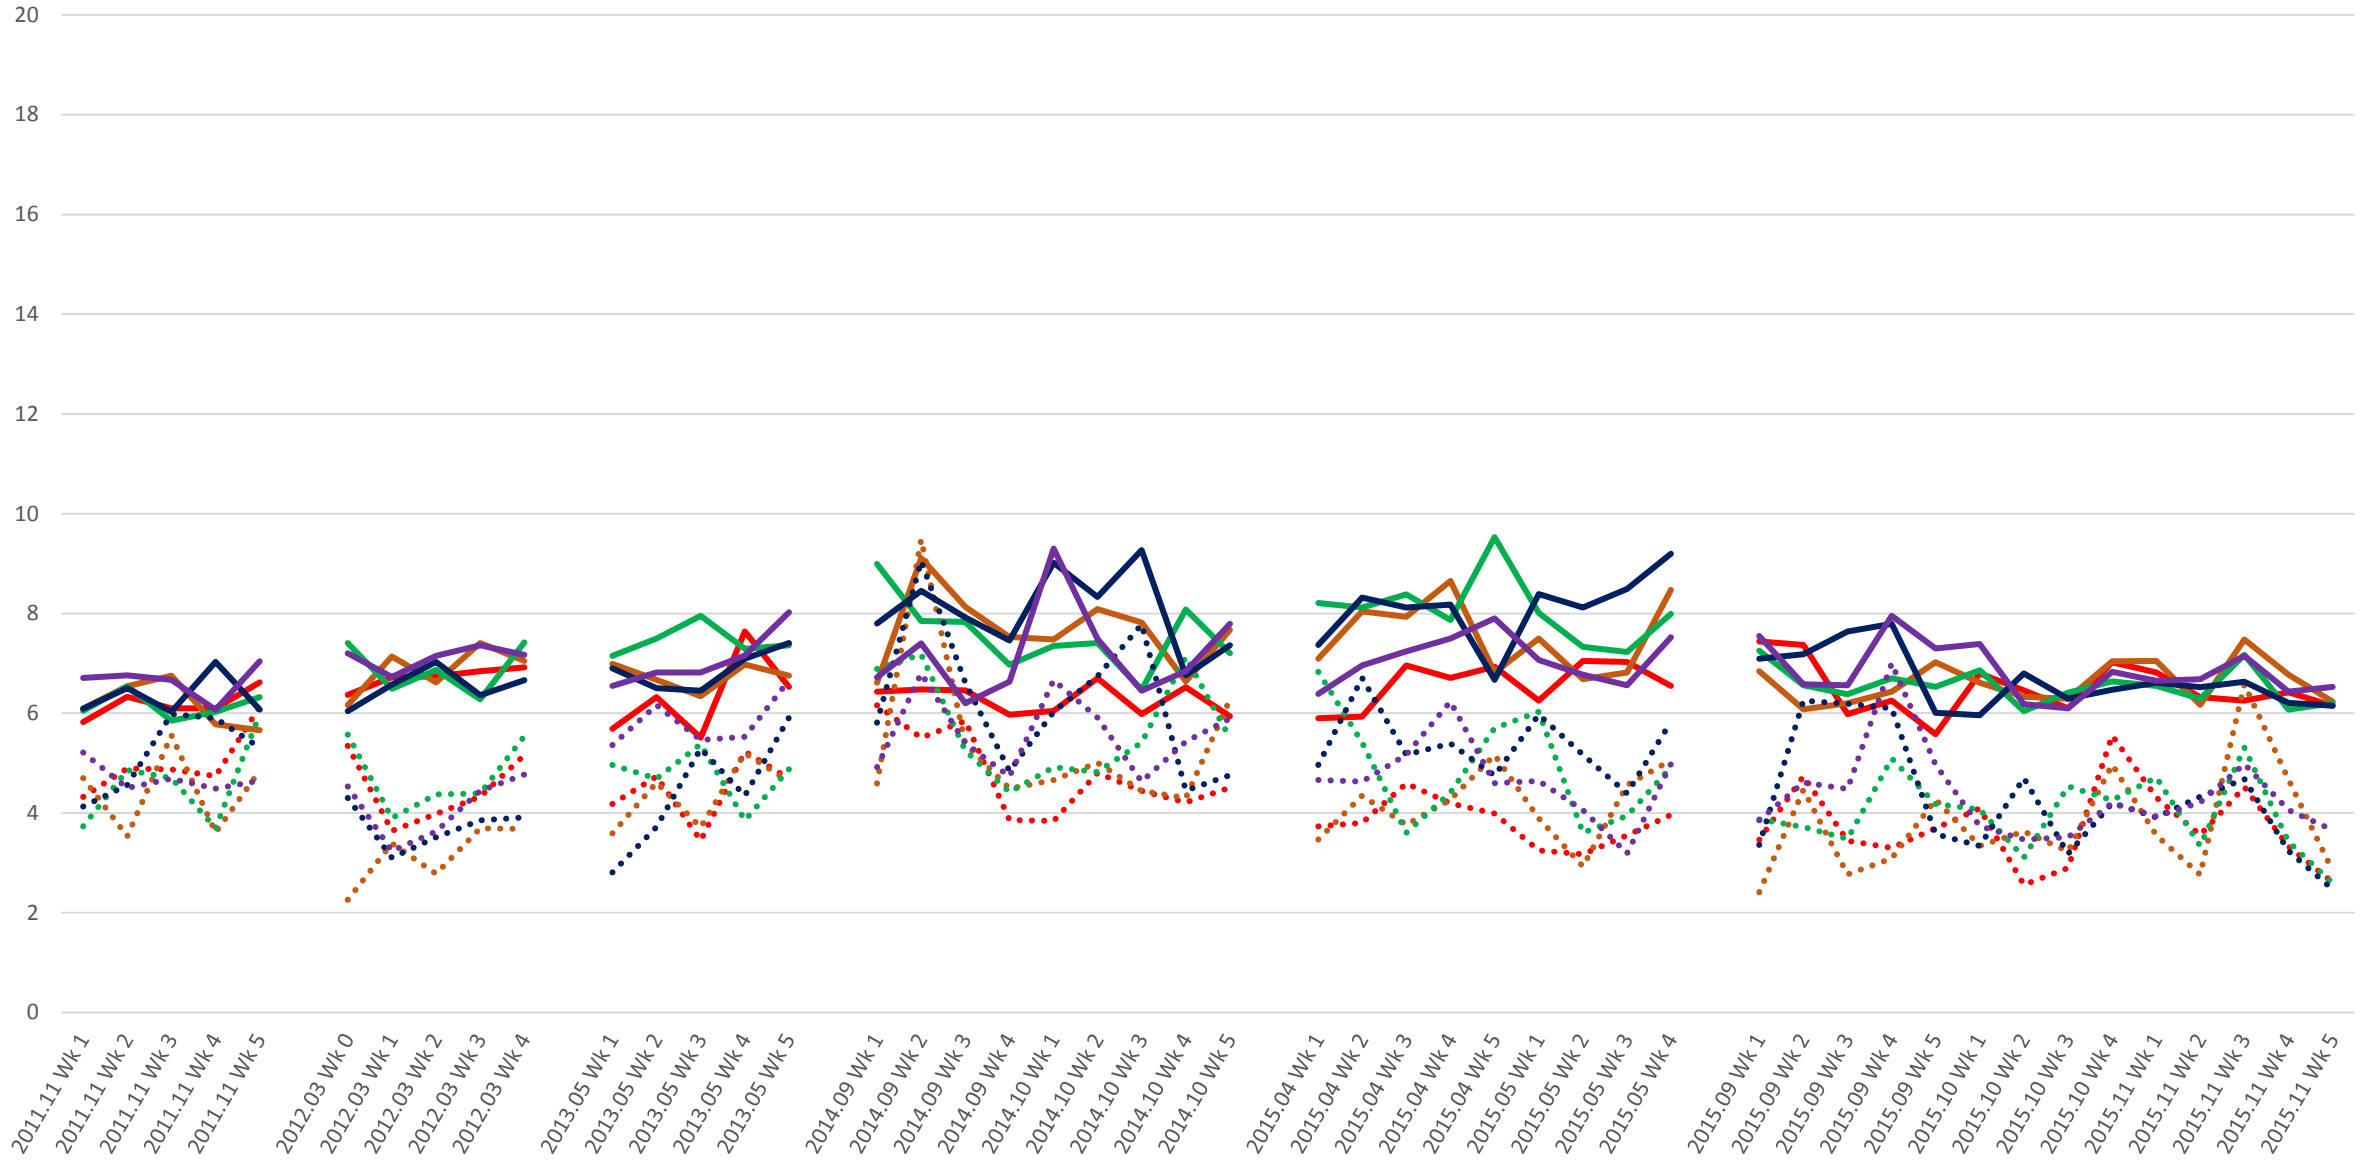

505 Dundas Headways at Yonge Westbound Morning

505 Dundas Headways at Yonge Westbound Middy

— 10:00
 10:00 SD
 — 11:00
 11:00 SD
 — 12:00
 12:00 SD
 — 13:00
 13:00 SD
 — 14:00
 14:00 SD

505 Dundas Headways at Yonge Westbound Afternoon

505 Dundas Headways at Yonge Westbound Evening

— 19:00
 ····· 19:00 SD
 — 20:00
 ····· 20:00 SD
 — 21:00
 ····· 21:00 SD
 — 22:00
 ····· 22:00 SD
 — 23:00
 ····· 23:00 SD