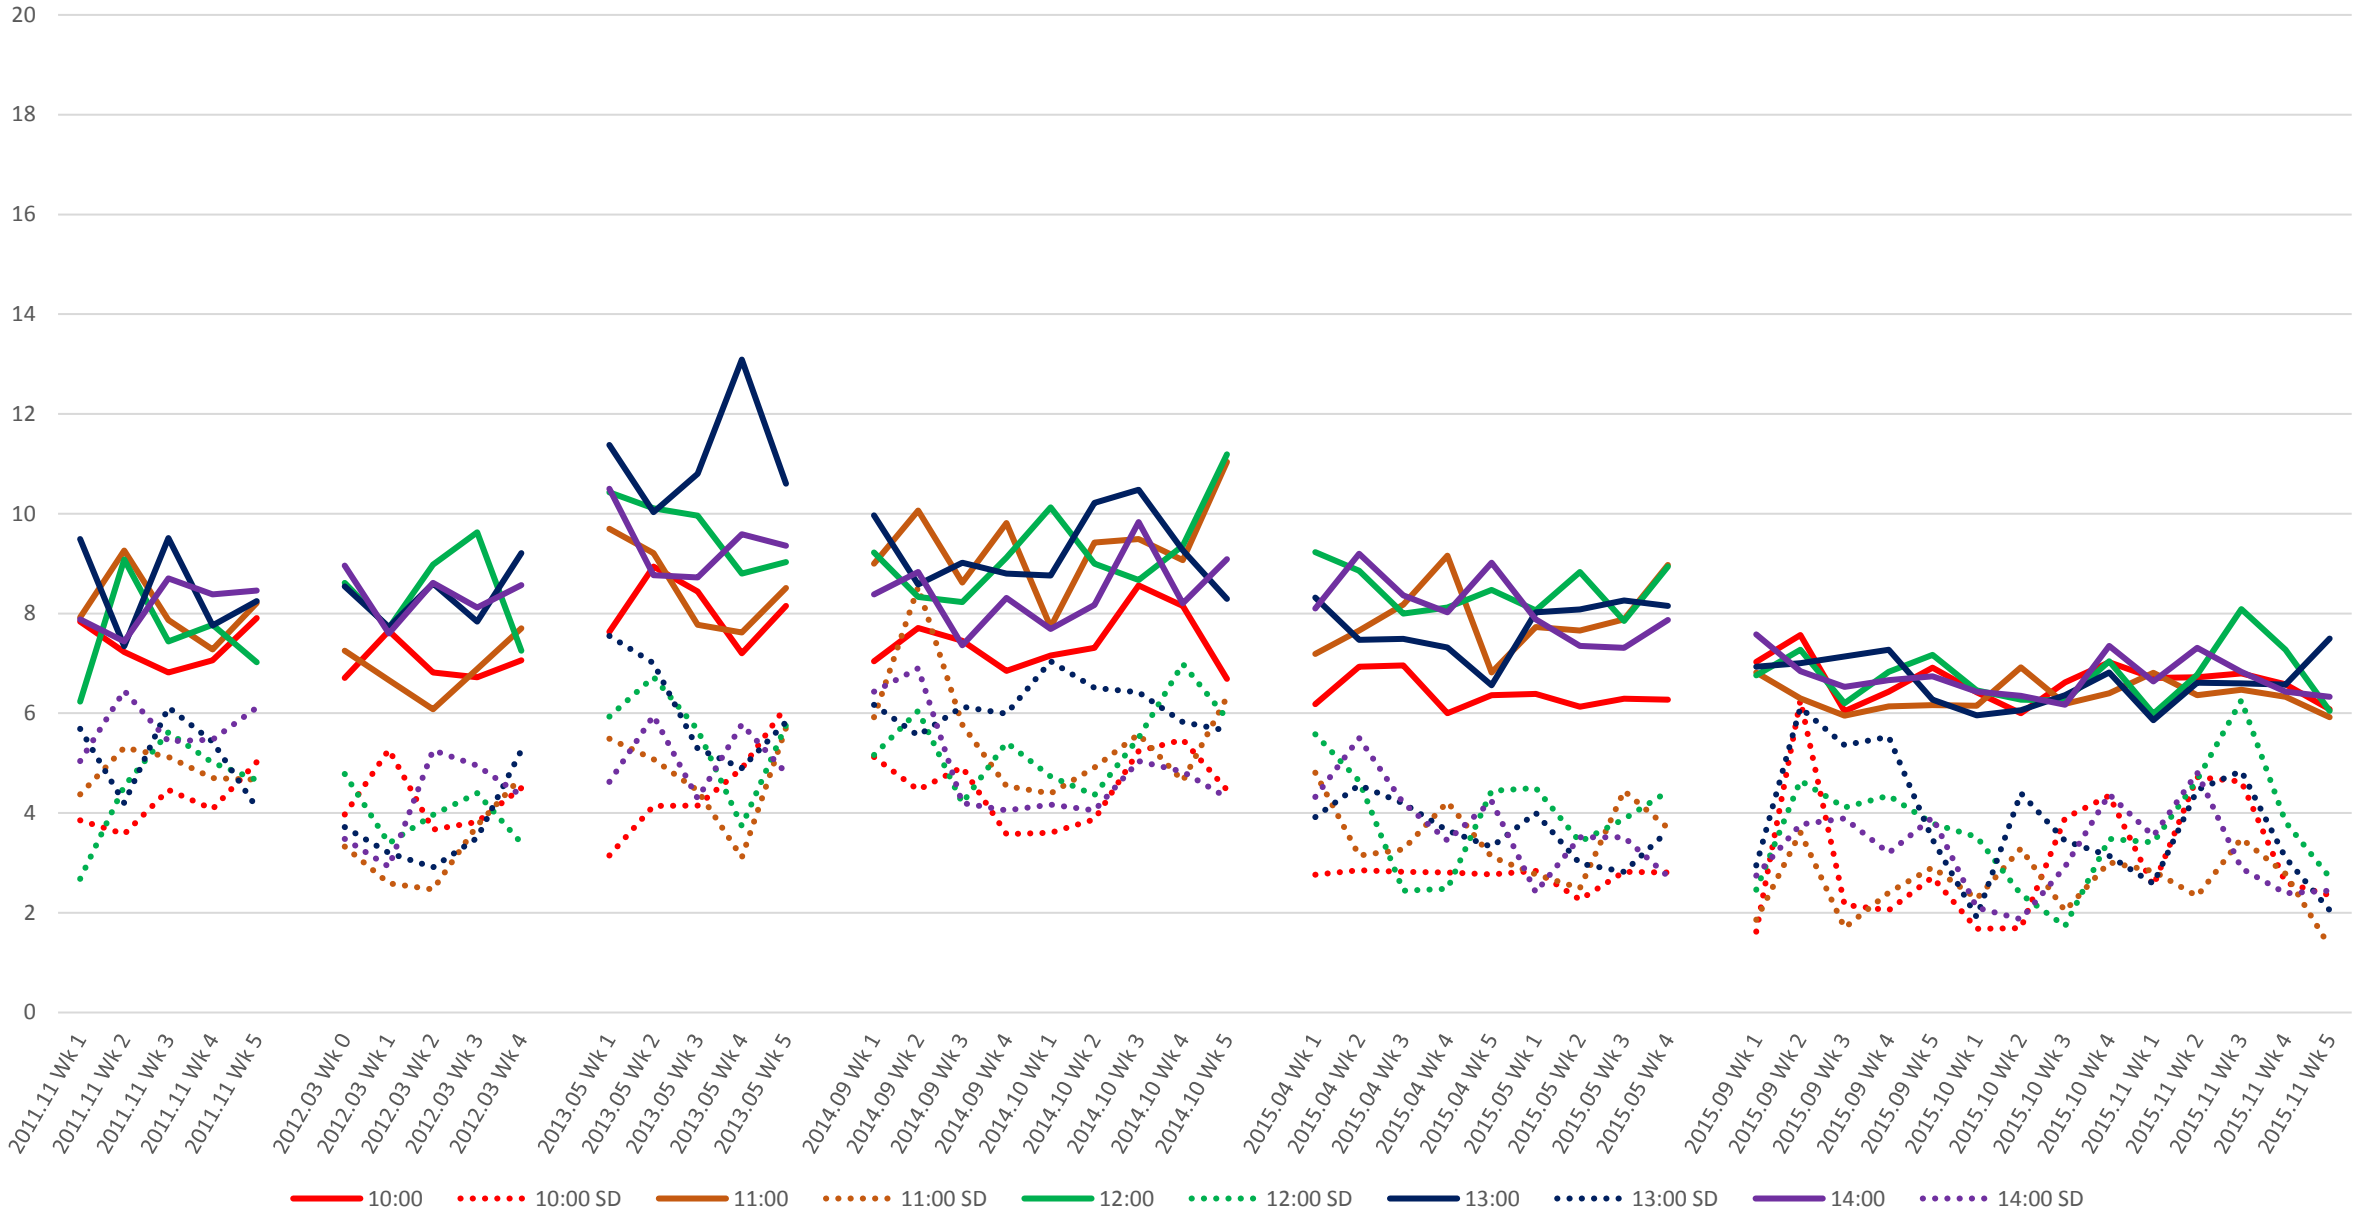

### 505 Dundas Headways at Danforth Southbound Morning

### 505 Dundas Headways at Danforth Southbound Middy

### 505 Dundas Headways at Danforth Southbound Afternoon

### 505 Dundas Headways at Danforth Southbound Evening