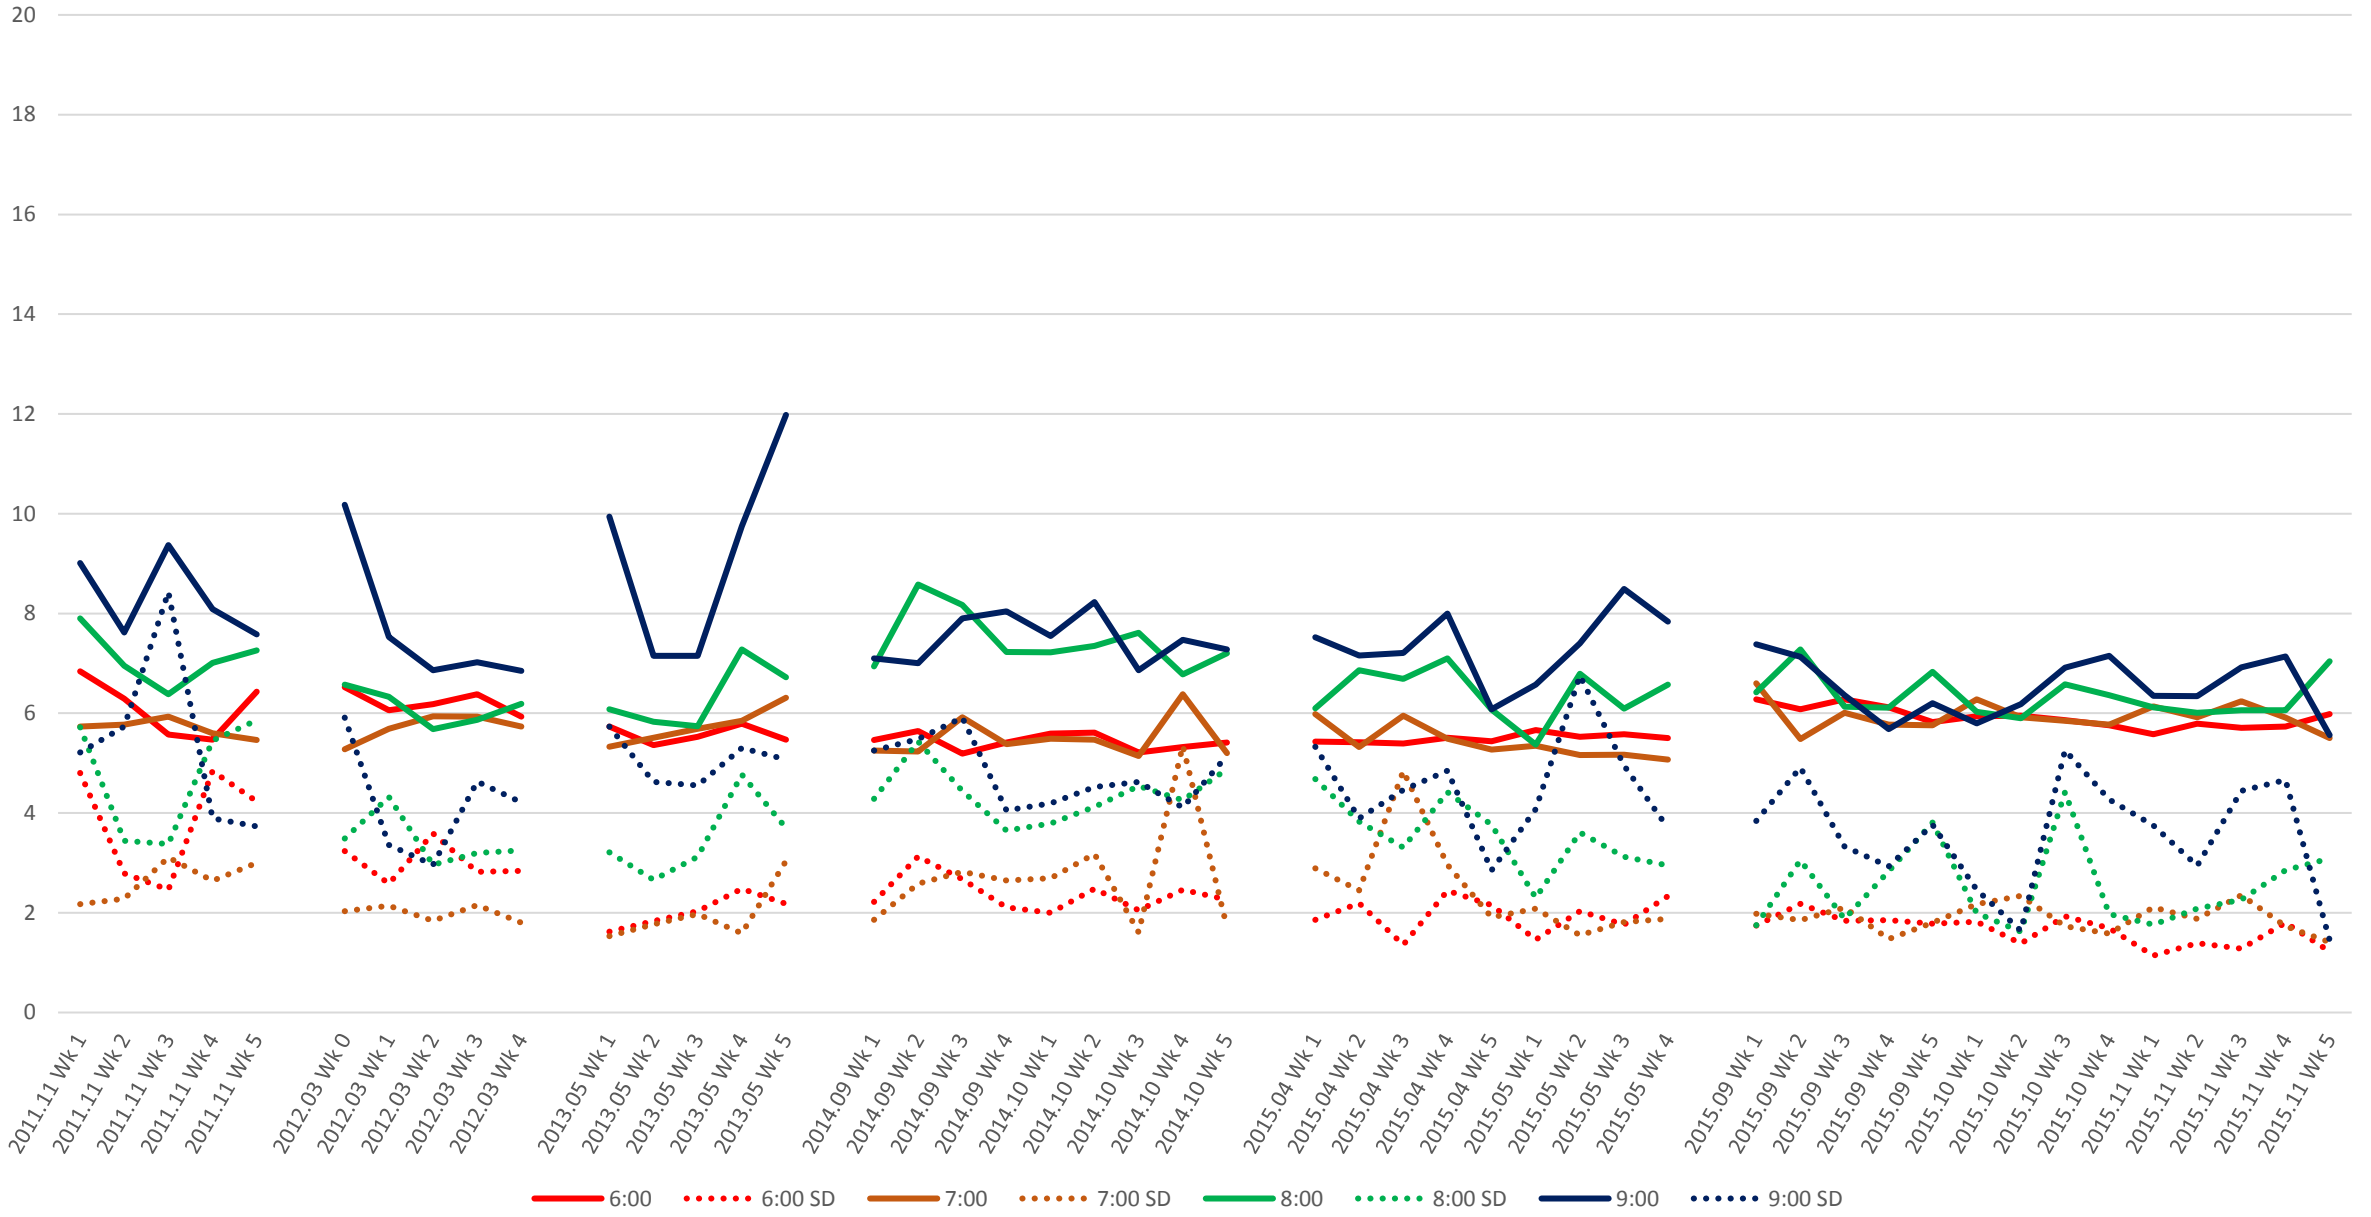

### 505 Dundas Headways at Danforth Southbound Morning

### 505 Dundas Headways at Danforth Southbound Middy

### 505 Dundas Headways at Danforth Southbound Afternoon

### 505 Dundas Headways at Danforth Southbound Evening