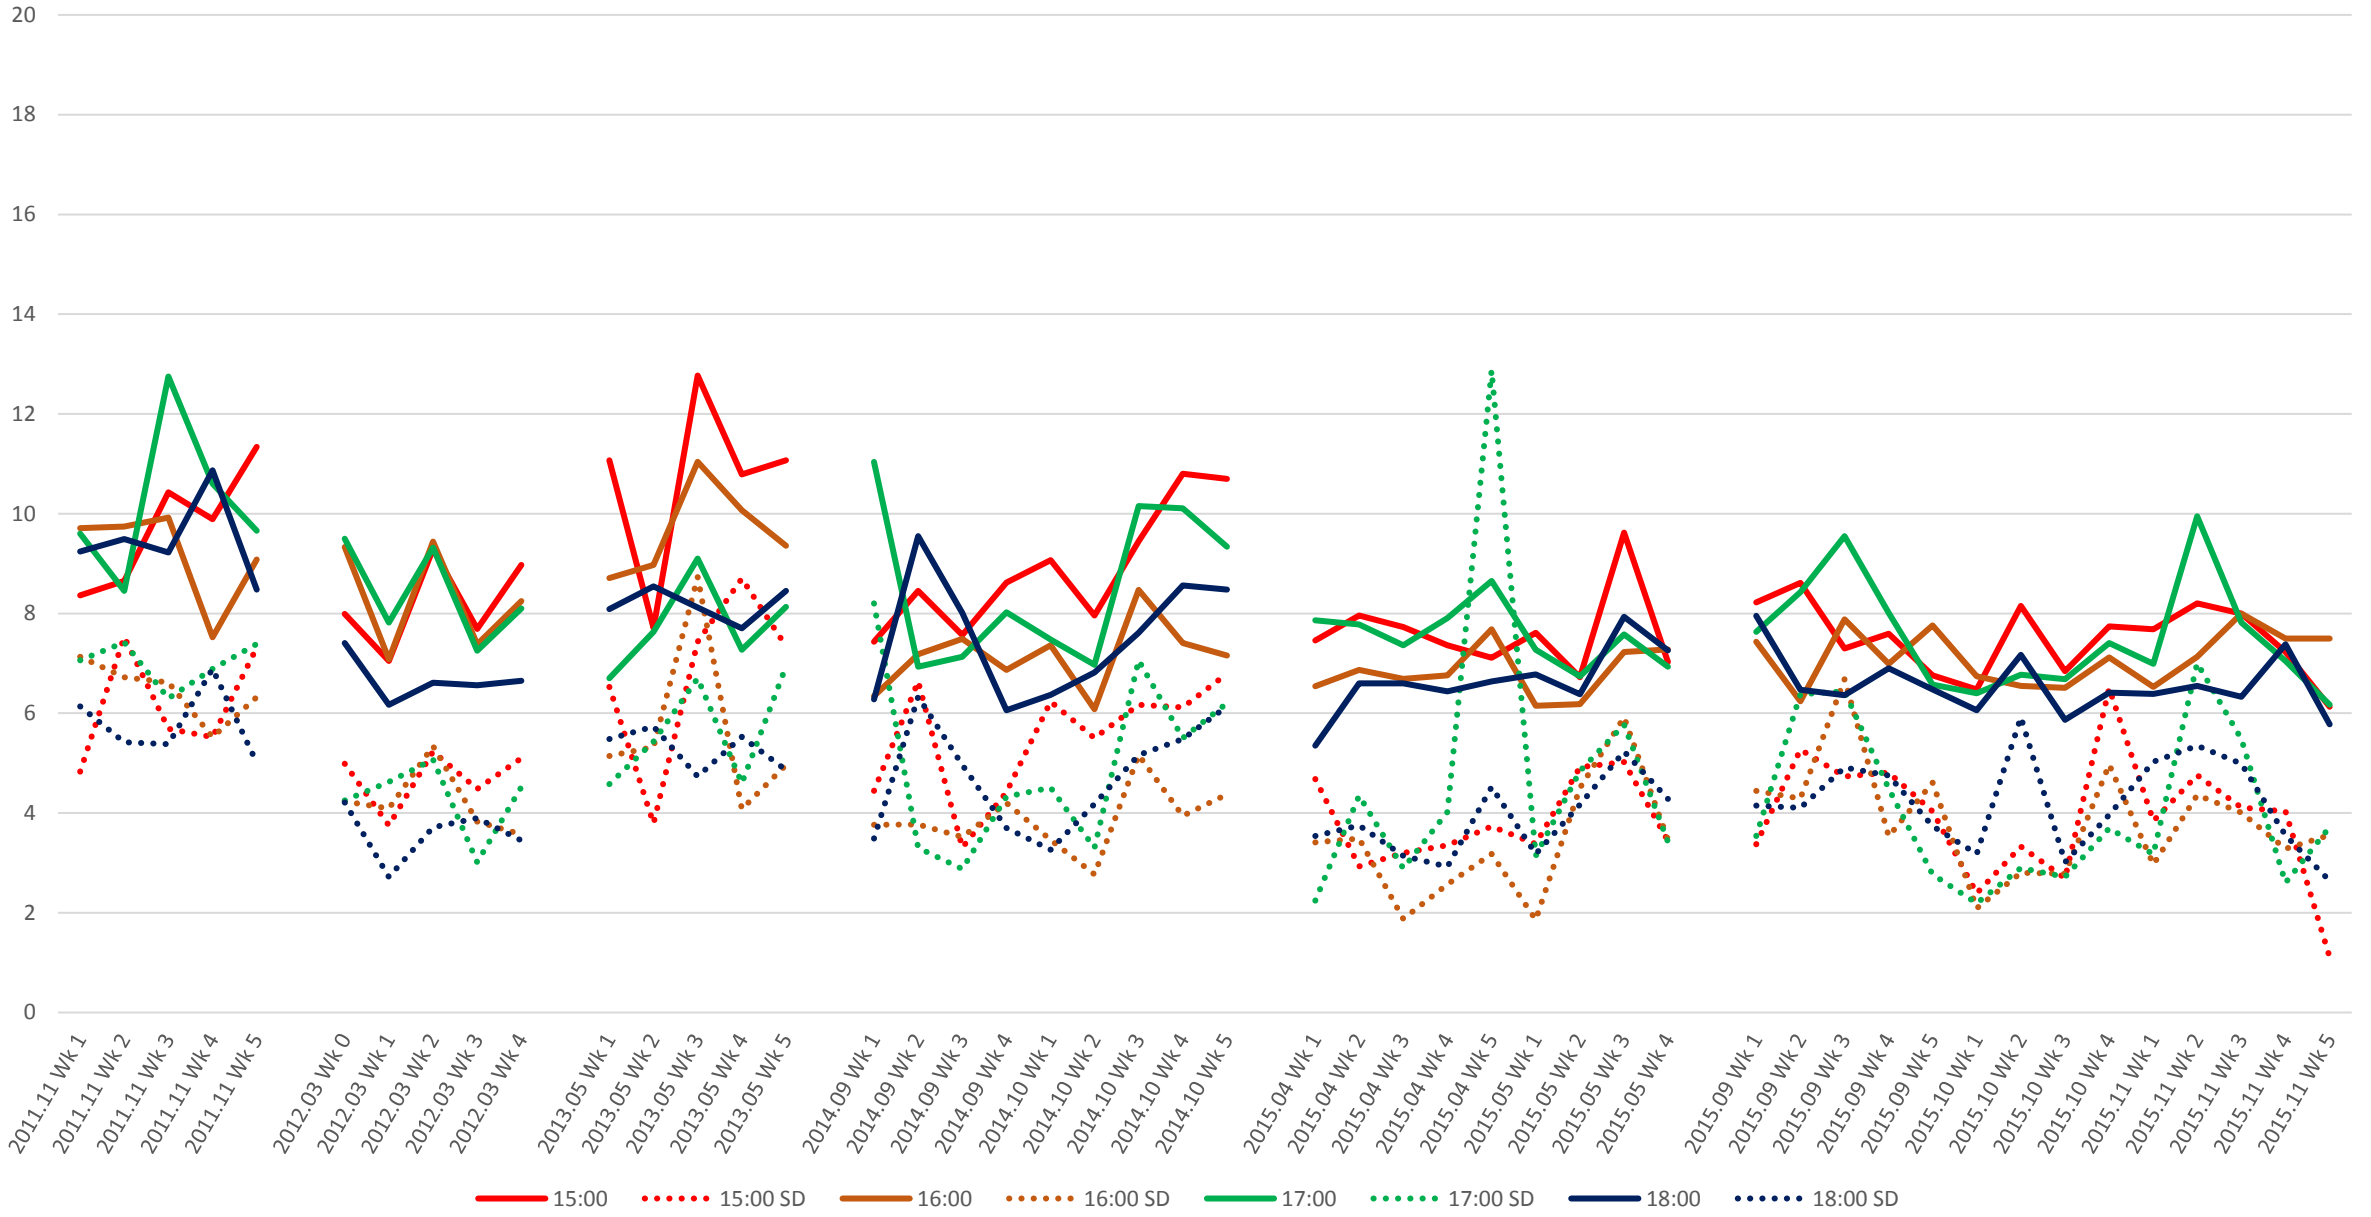

### 505 Dundas Headways at Danforth Southbound Morning

### 505 Dundas Headways at Danforth Southbound Middy

### 505 Dundas Headways at Danforth Southbound Afternoon

### 505 Dundas Headways at Danforth Southbound Evening