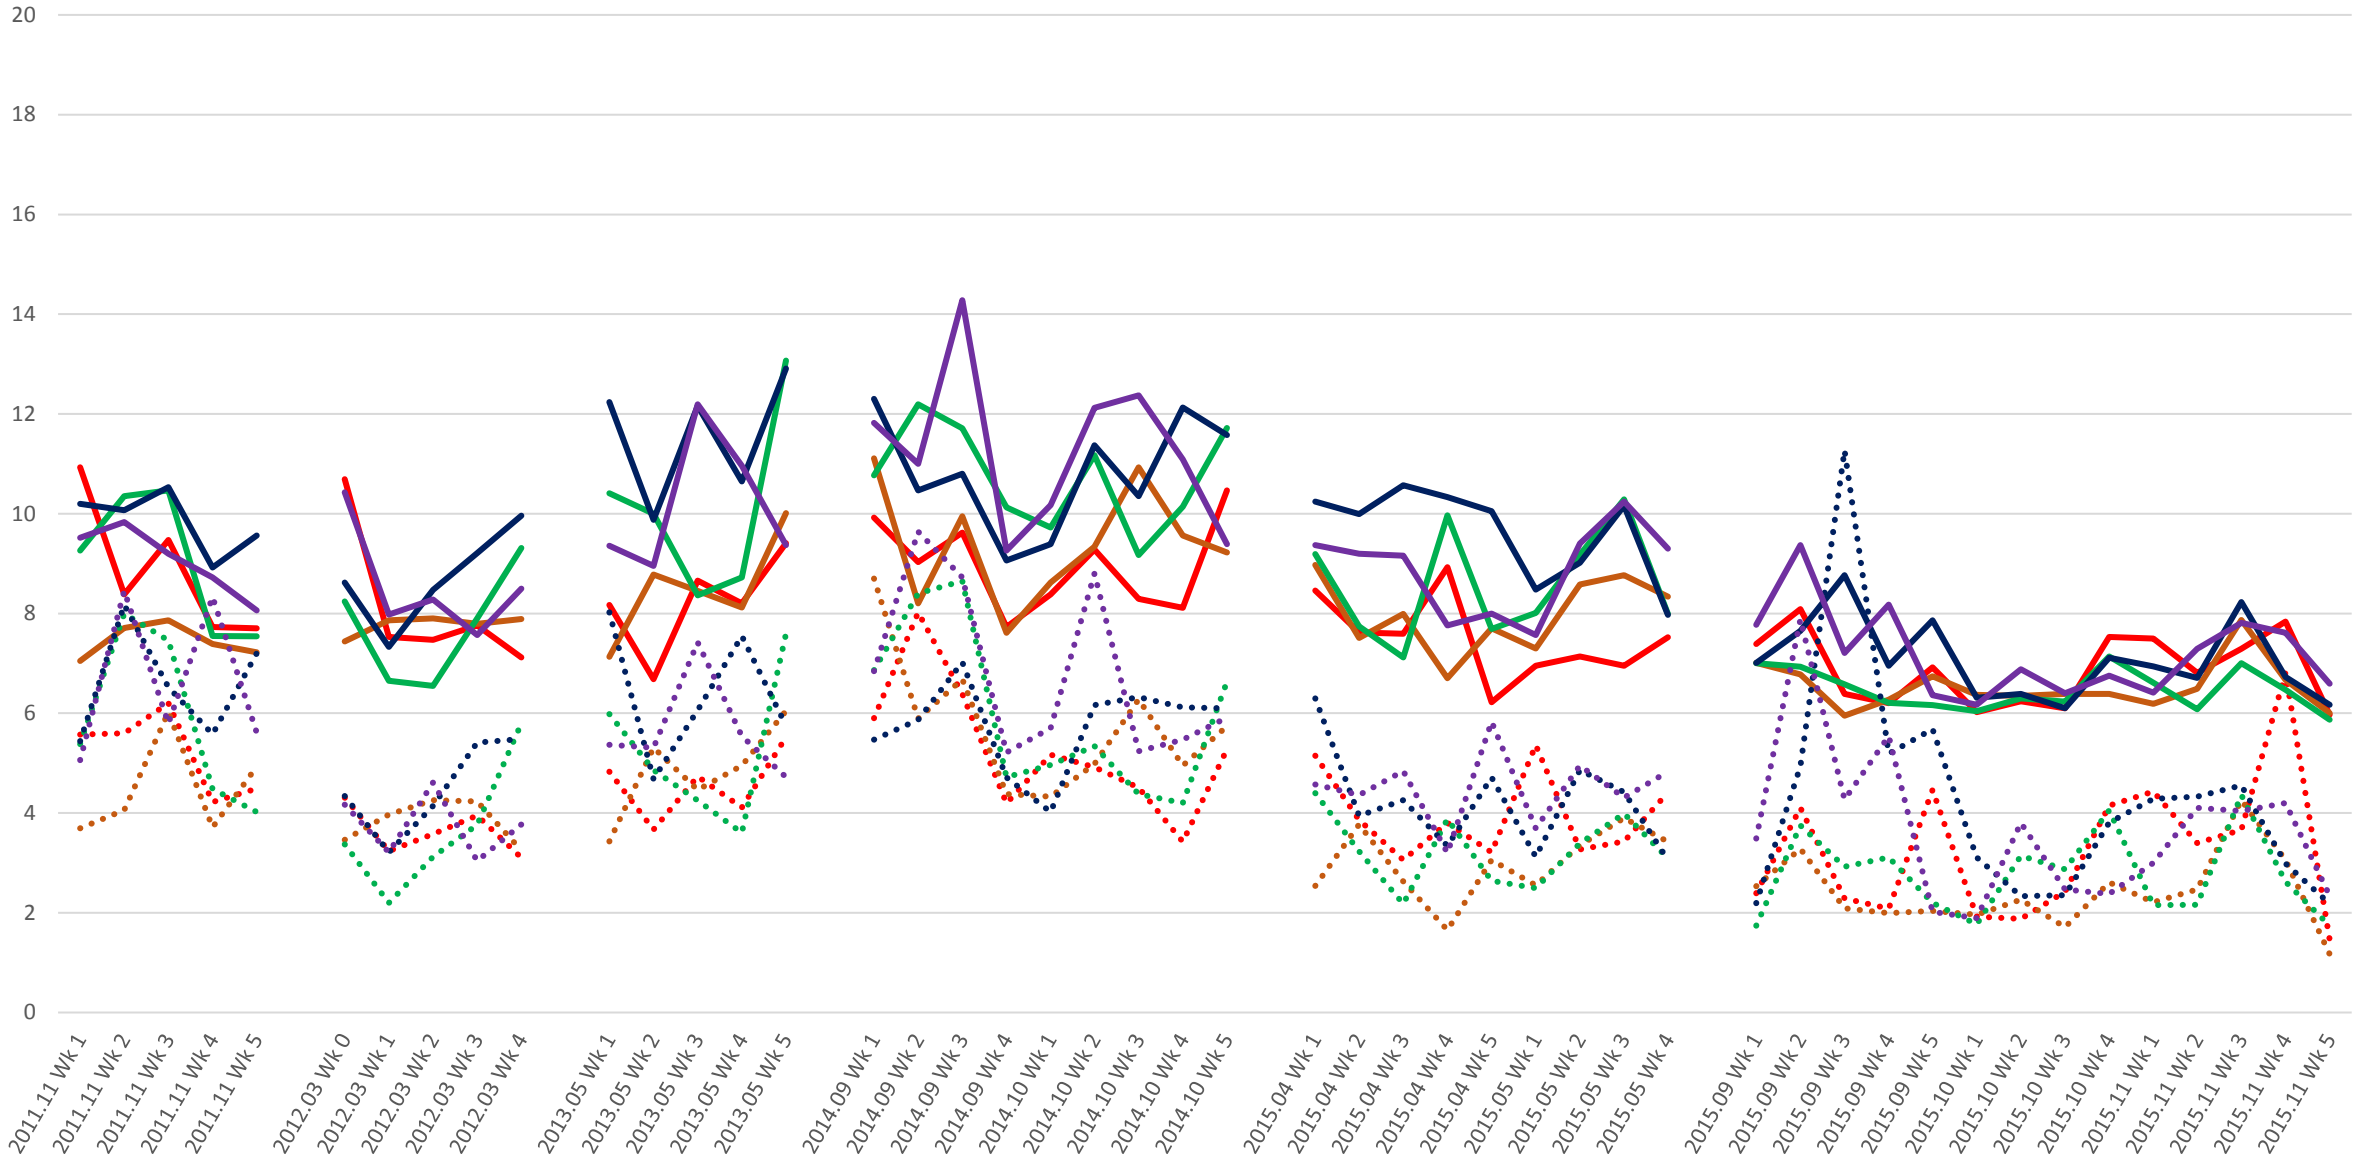

505 Dundas Headways at Bloor Southbound Morning

505 Dundas Headways at Bloor Southbound Middy

— 10:00
 ····· 10:00 SD
 — 11:00
 ····· 11:00 SD
 — 12:00
 ····· 12:00 SD
 — 13:00
 ····· 13:00 SD
 — 14:00
 ····· 14:00 SD

505 Dundas Headways at Bloor Southbound Afternoon

505 Dundas Headways at Bloor Southbound Evening

— 19:00
 ····· 19:00 SD
 — 20:00
 ····· 20:00 SD
 — 21:00
 ····· 21:00 SD
 — 22:00
 ····· 22:00 SD
 — 23:00
 ····· 23:00 SD