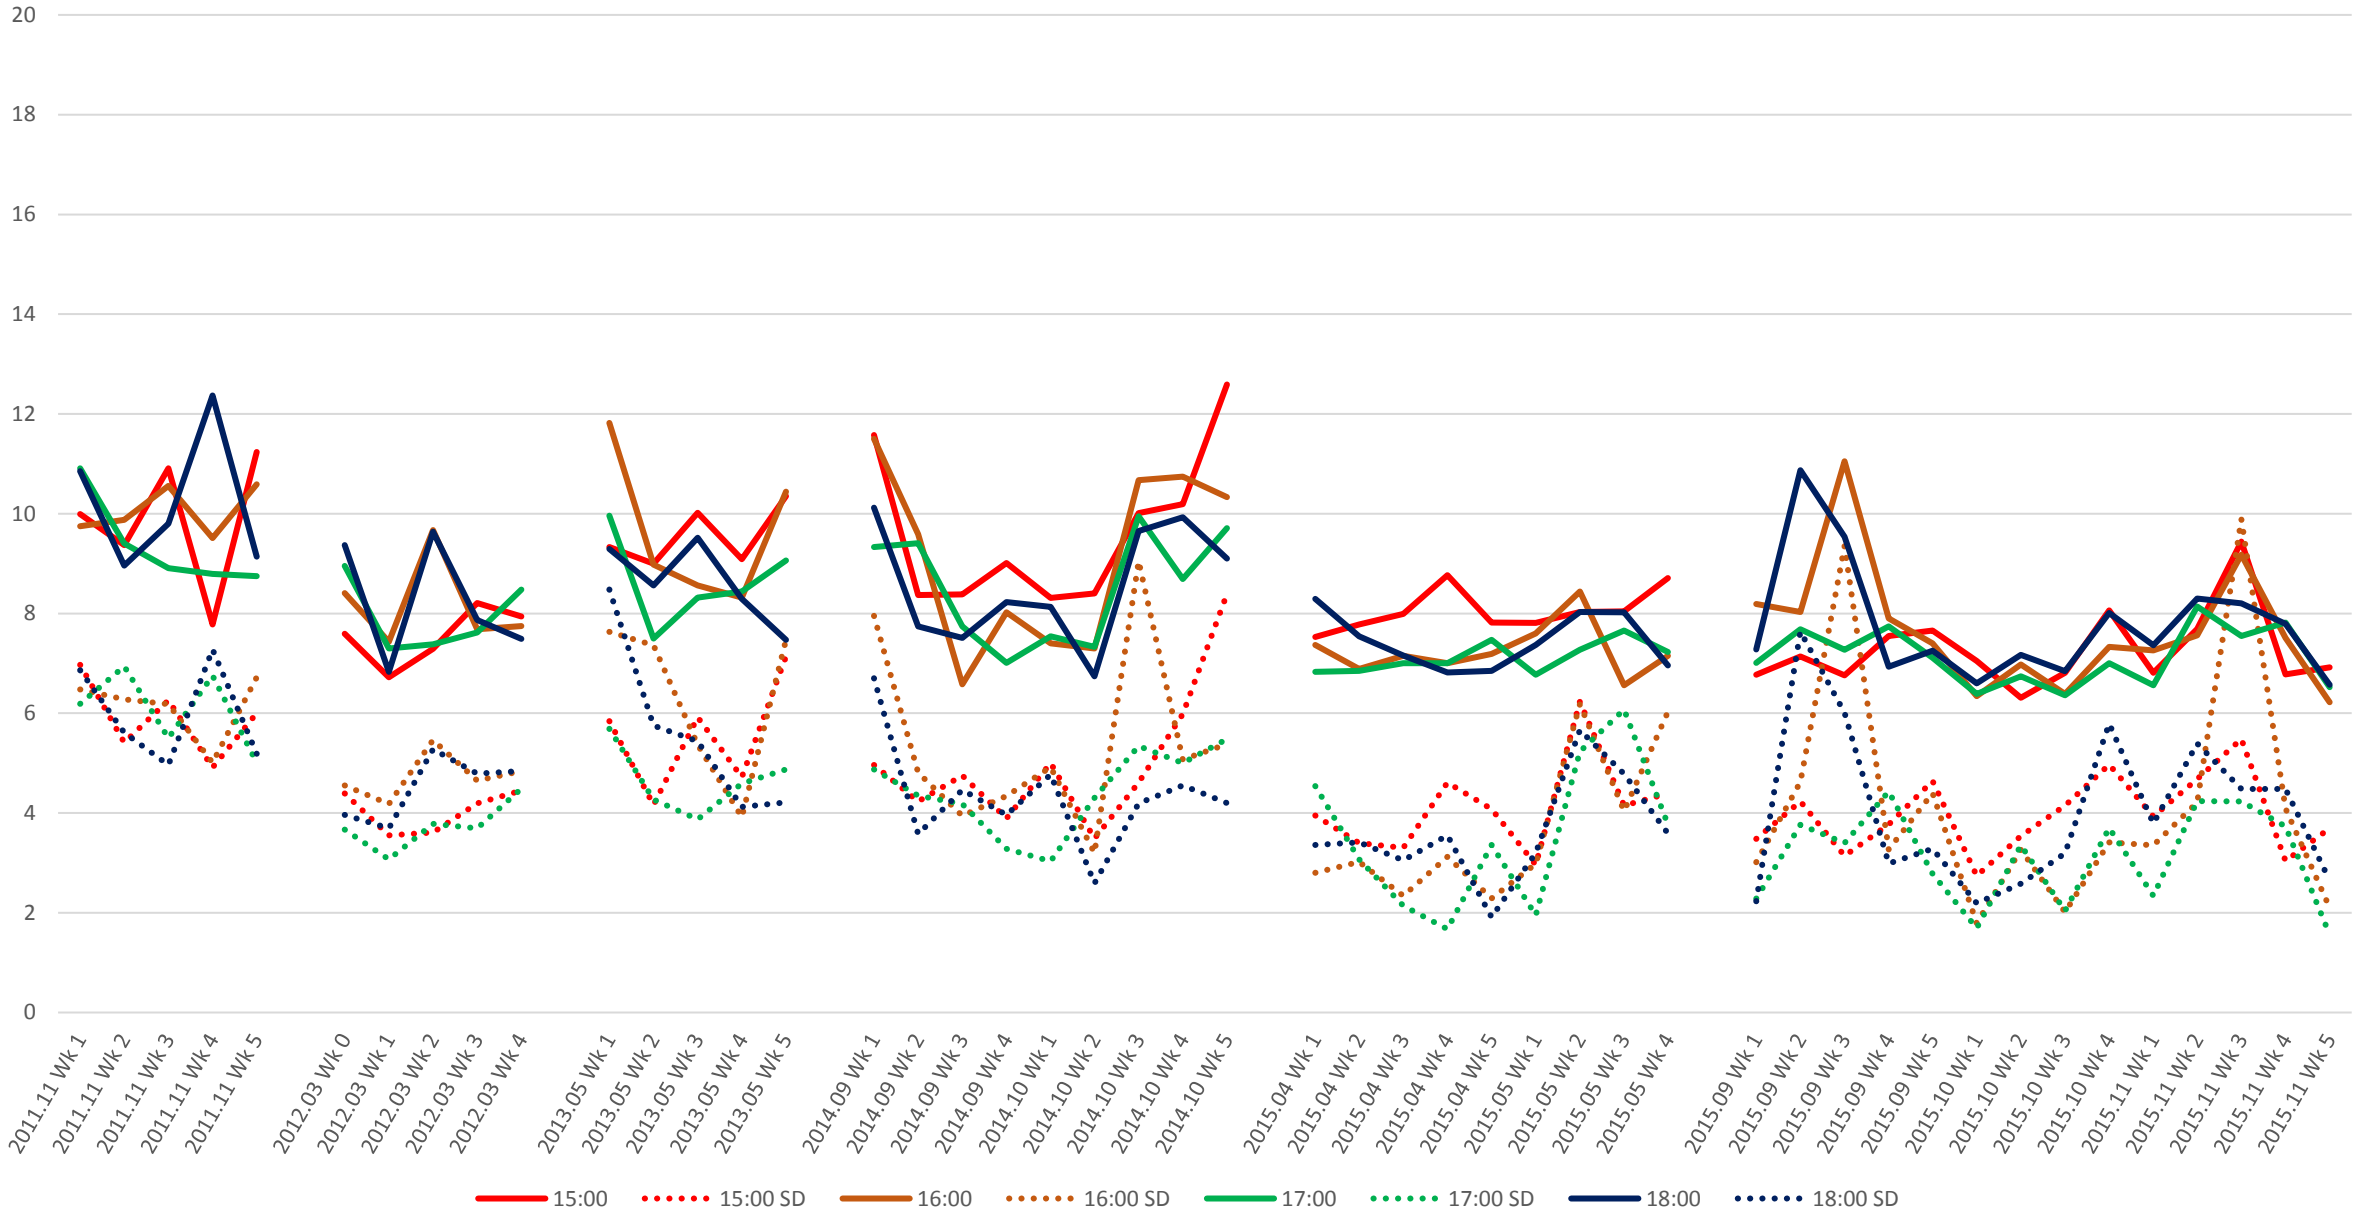

505 Dundas Headways at Bloor Southbound Morning

505 Dundas Headways at Bloor Southbound Middy

— 10:00
 ····· 10:00 SD
 — 11:00
 ····· 11:00 SD
 — 12:00
 ····· 12:00 SD
 — 13:00
 ····· 13:00 SD
 — 14:00
 ····· 14:00 SD

505 Dundas Headways at Bloor Southbound Afternoon

505 Dundas Headways at Bloor Southbound Evening

— 19:00
 ····· 19:00 SD
 — 20:00
 ····· 20:00 SD
 — 21:00
 ····· 21:00 SD
 — 22:00
 ····· 22:00 SD
 — 23:00
 ····· 23:00 SD