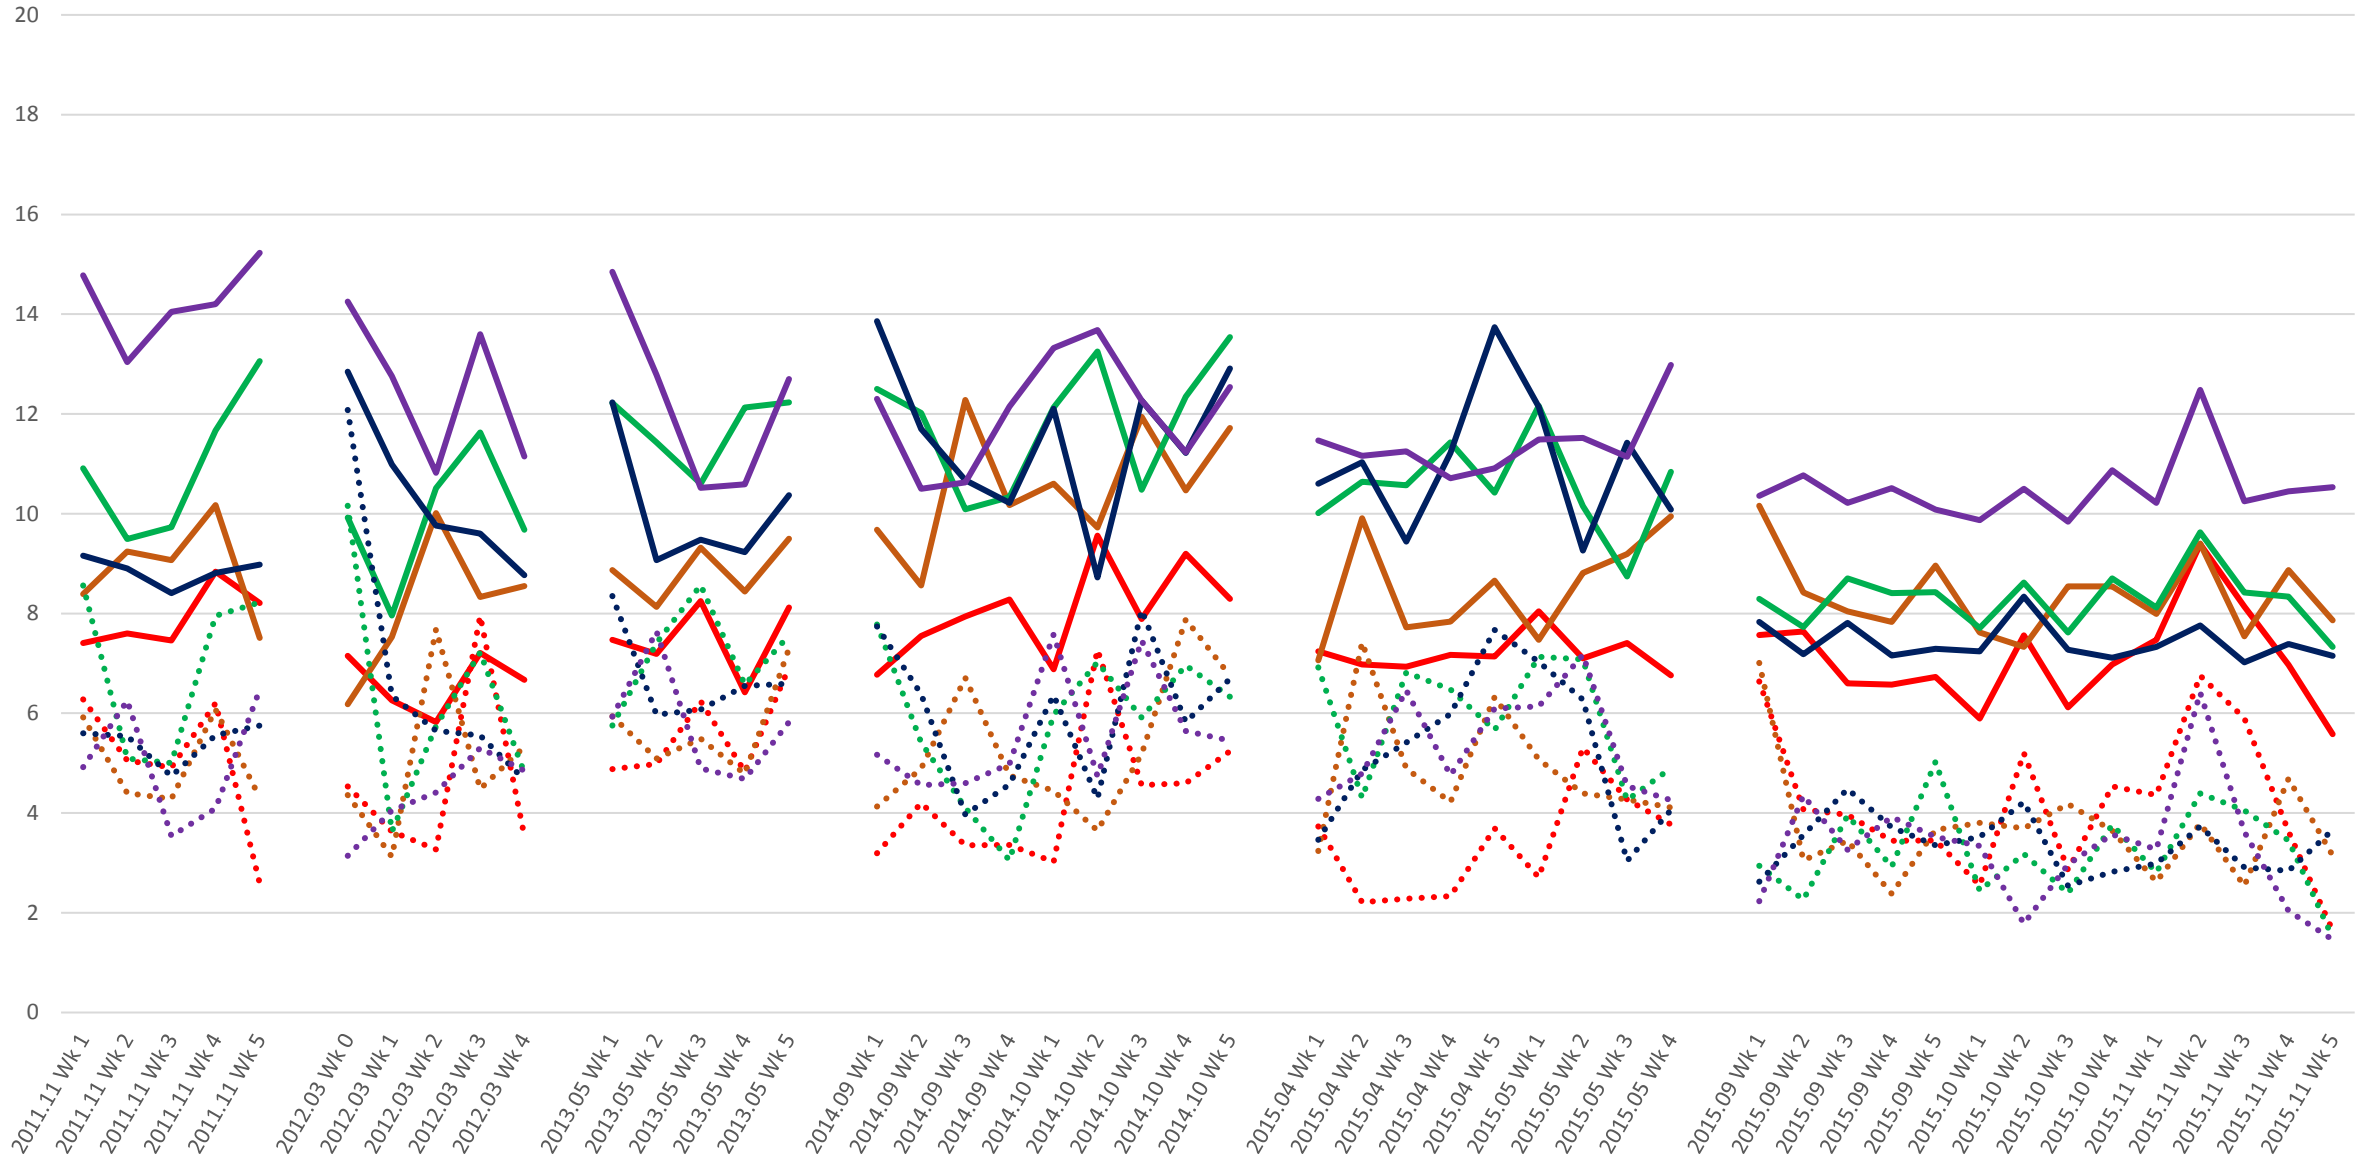

505 Dundas Headways at Bloor Southbound Morning

505 Dundas Headways at Bloor Southbound Middy

— 10:00
 ····· 10:00 SD
 — 11:00
 ····· 11:00 SD
 — 12:00
 ····· 12:00 SD
 — 13:00
 ····· 13:00 SD
 — 14:00
 ····· 14:00 SD

505 Dundas Headways at Bloor Southbound Afternoon

505 Dundas Headways at Bloor Southbound Evening

— 19:00
 ····· 19:00 SD
 — 20:00
 ····· 20:00 SD
 — 21:00
 ····· 21:00 SD
 — 22:00
 ····· 22:00 SD
 — 23:00
 ····· 23:00 SD