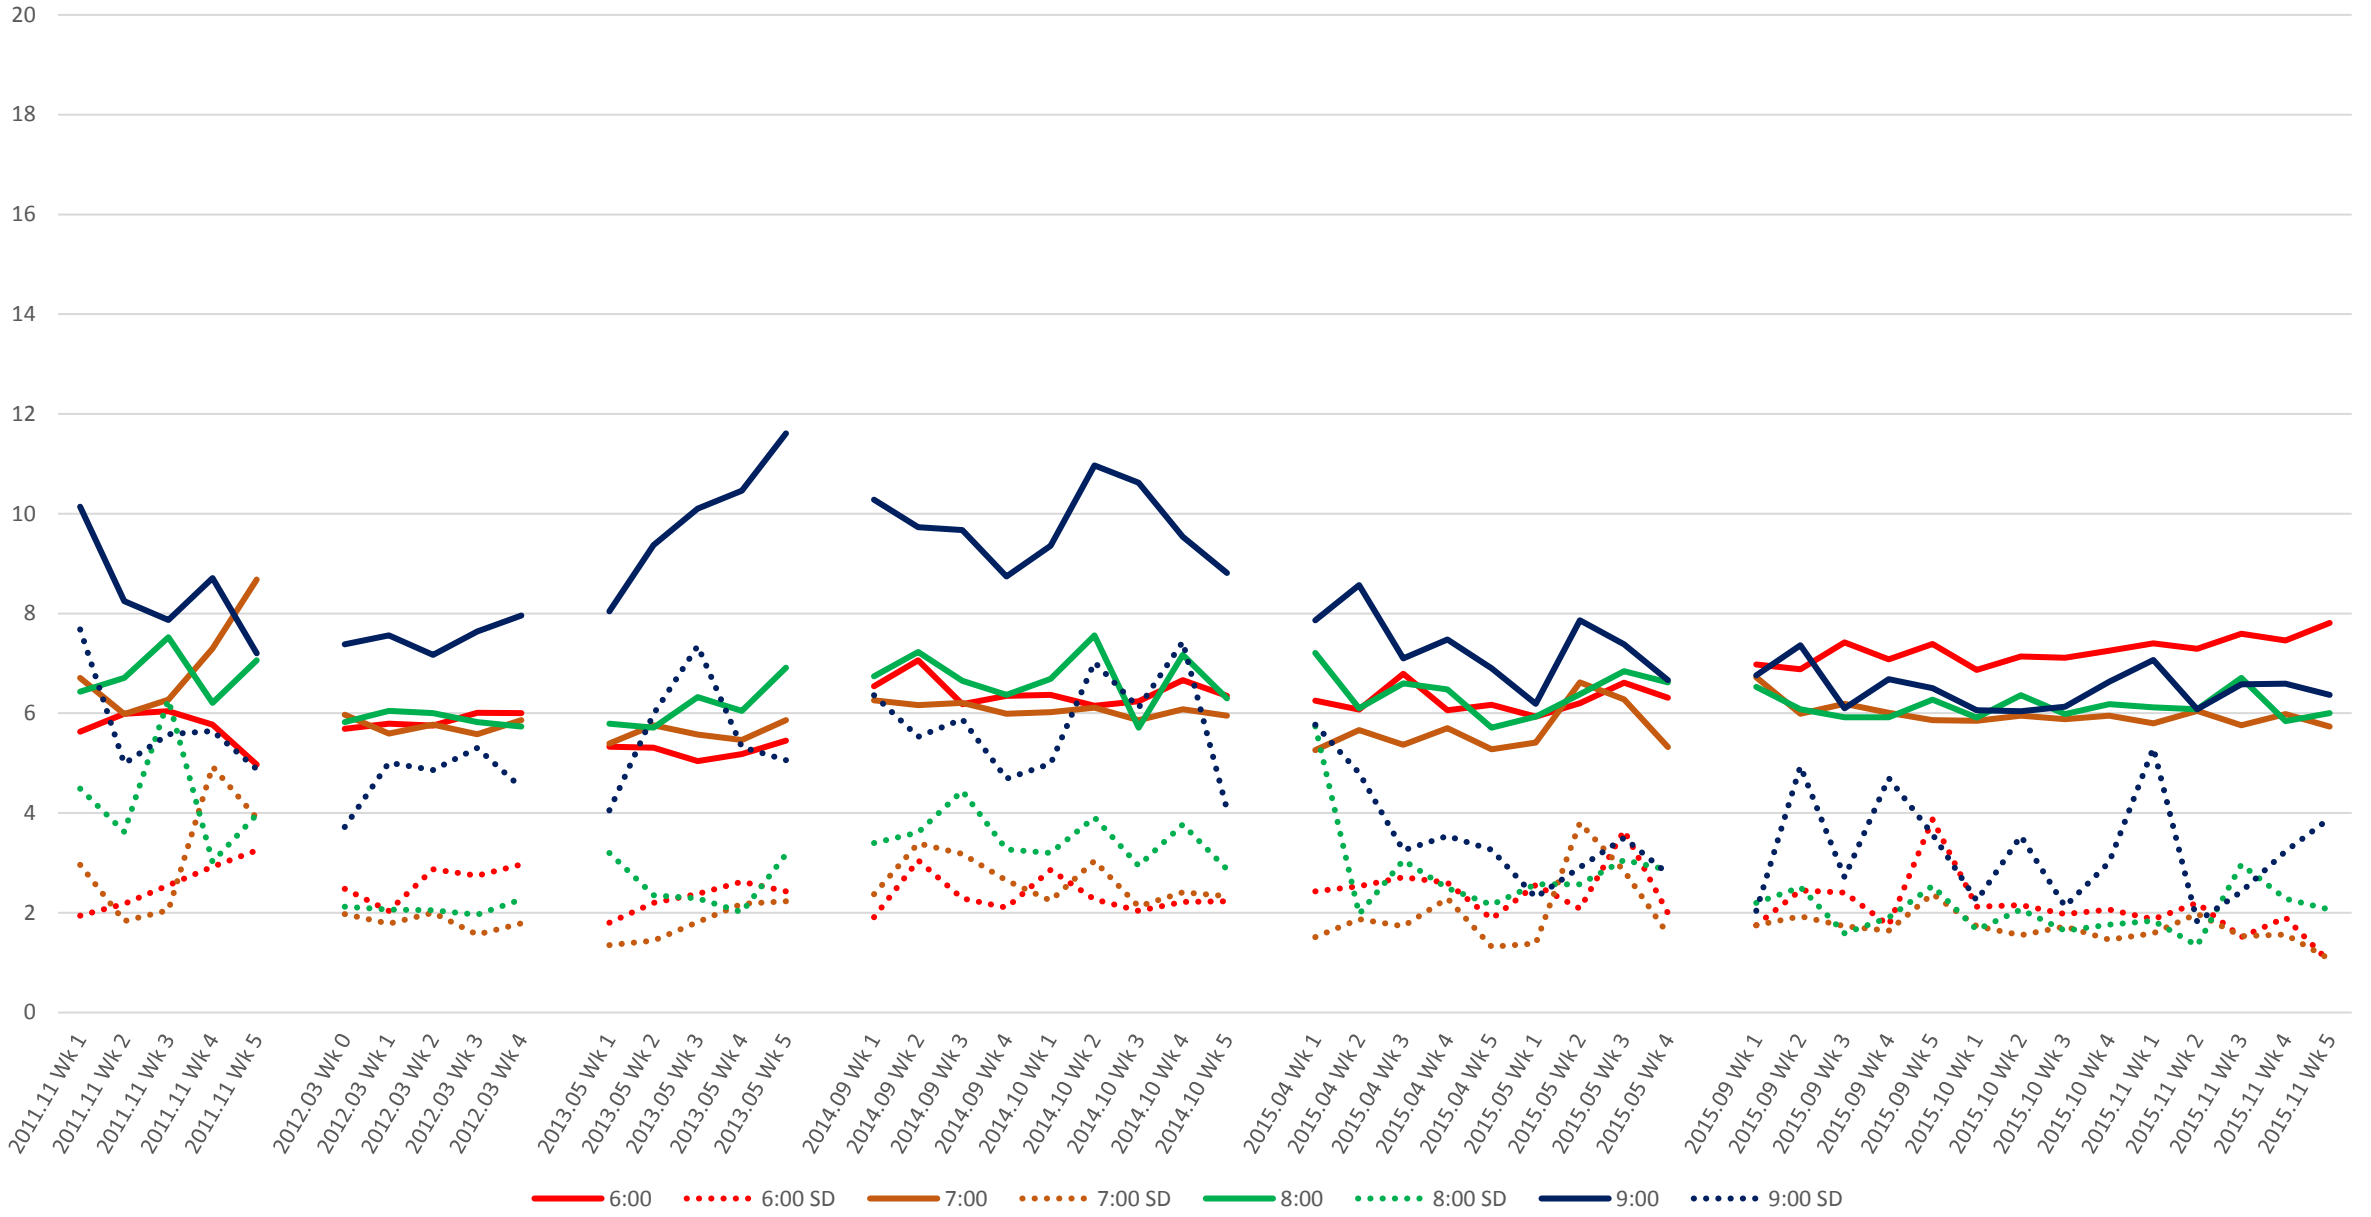

505 Dundas Headways at Bloor Southbound Morning

505 Dundas Headways at Bloor Southbound Middy

— 10:00
 ····· 10:00 SD
 — 11:00
 ····· 11:00 SD
 — 12:00
 ····· 12:00 SD
 — 13:00
 ····· 13:00 SD
 — 14:00
 ····· 14:00 SD

505 Dundas Headways at Bloor Southbound Afternoon

505 Dundas Headways at Bloor Southbound Evening

— 19:00
 ····· 19:00 SD
 — 20:00
 ····· 20:00 SD
 — 21:00
 ····· 21:00 SD
 — 22:00
 ····· 22:00 SD
 — 23:00
 ····· 23:00 SD