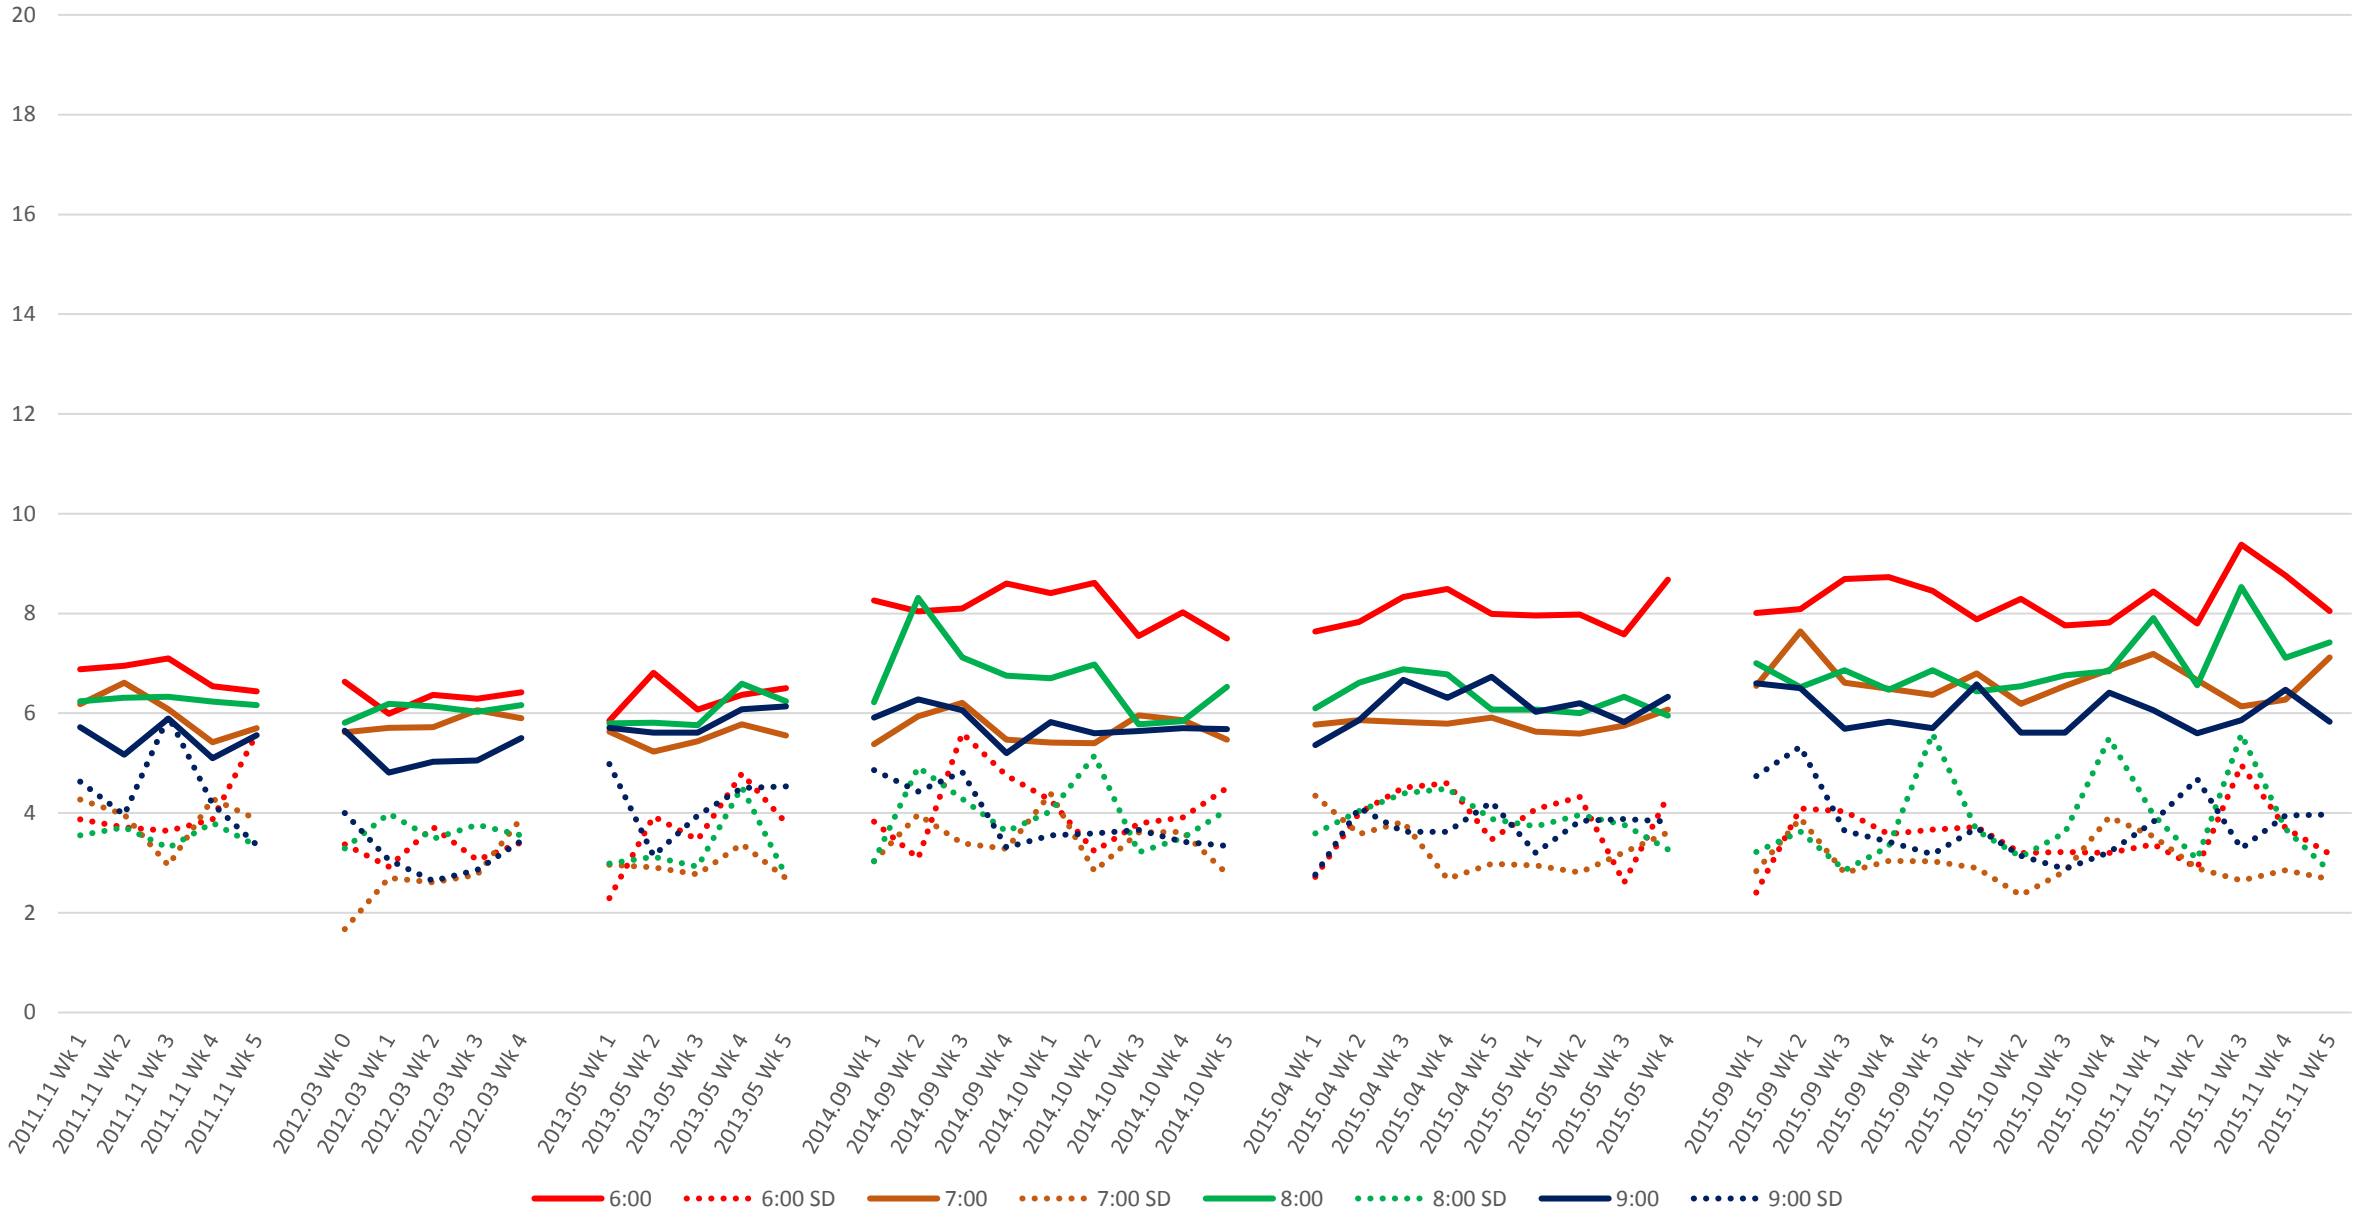

505 Dundas Headways at Yonge Eastbound Morning

505 Dundas Headways at Yonge Eastbound Middy

— 10:00 ···· 10:00 SD — 11:00 ···· 11:00 SD — 12:00 ···· 12:00 SD — 13:00 ···· 13:00 SD — 14:00 ···· 14:00 SD

505 Dundas Headways at Yonge Eastbound Afternoon

505 Dundas Headways at Yonge Eastbound Evening