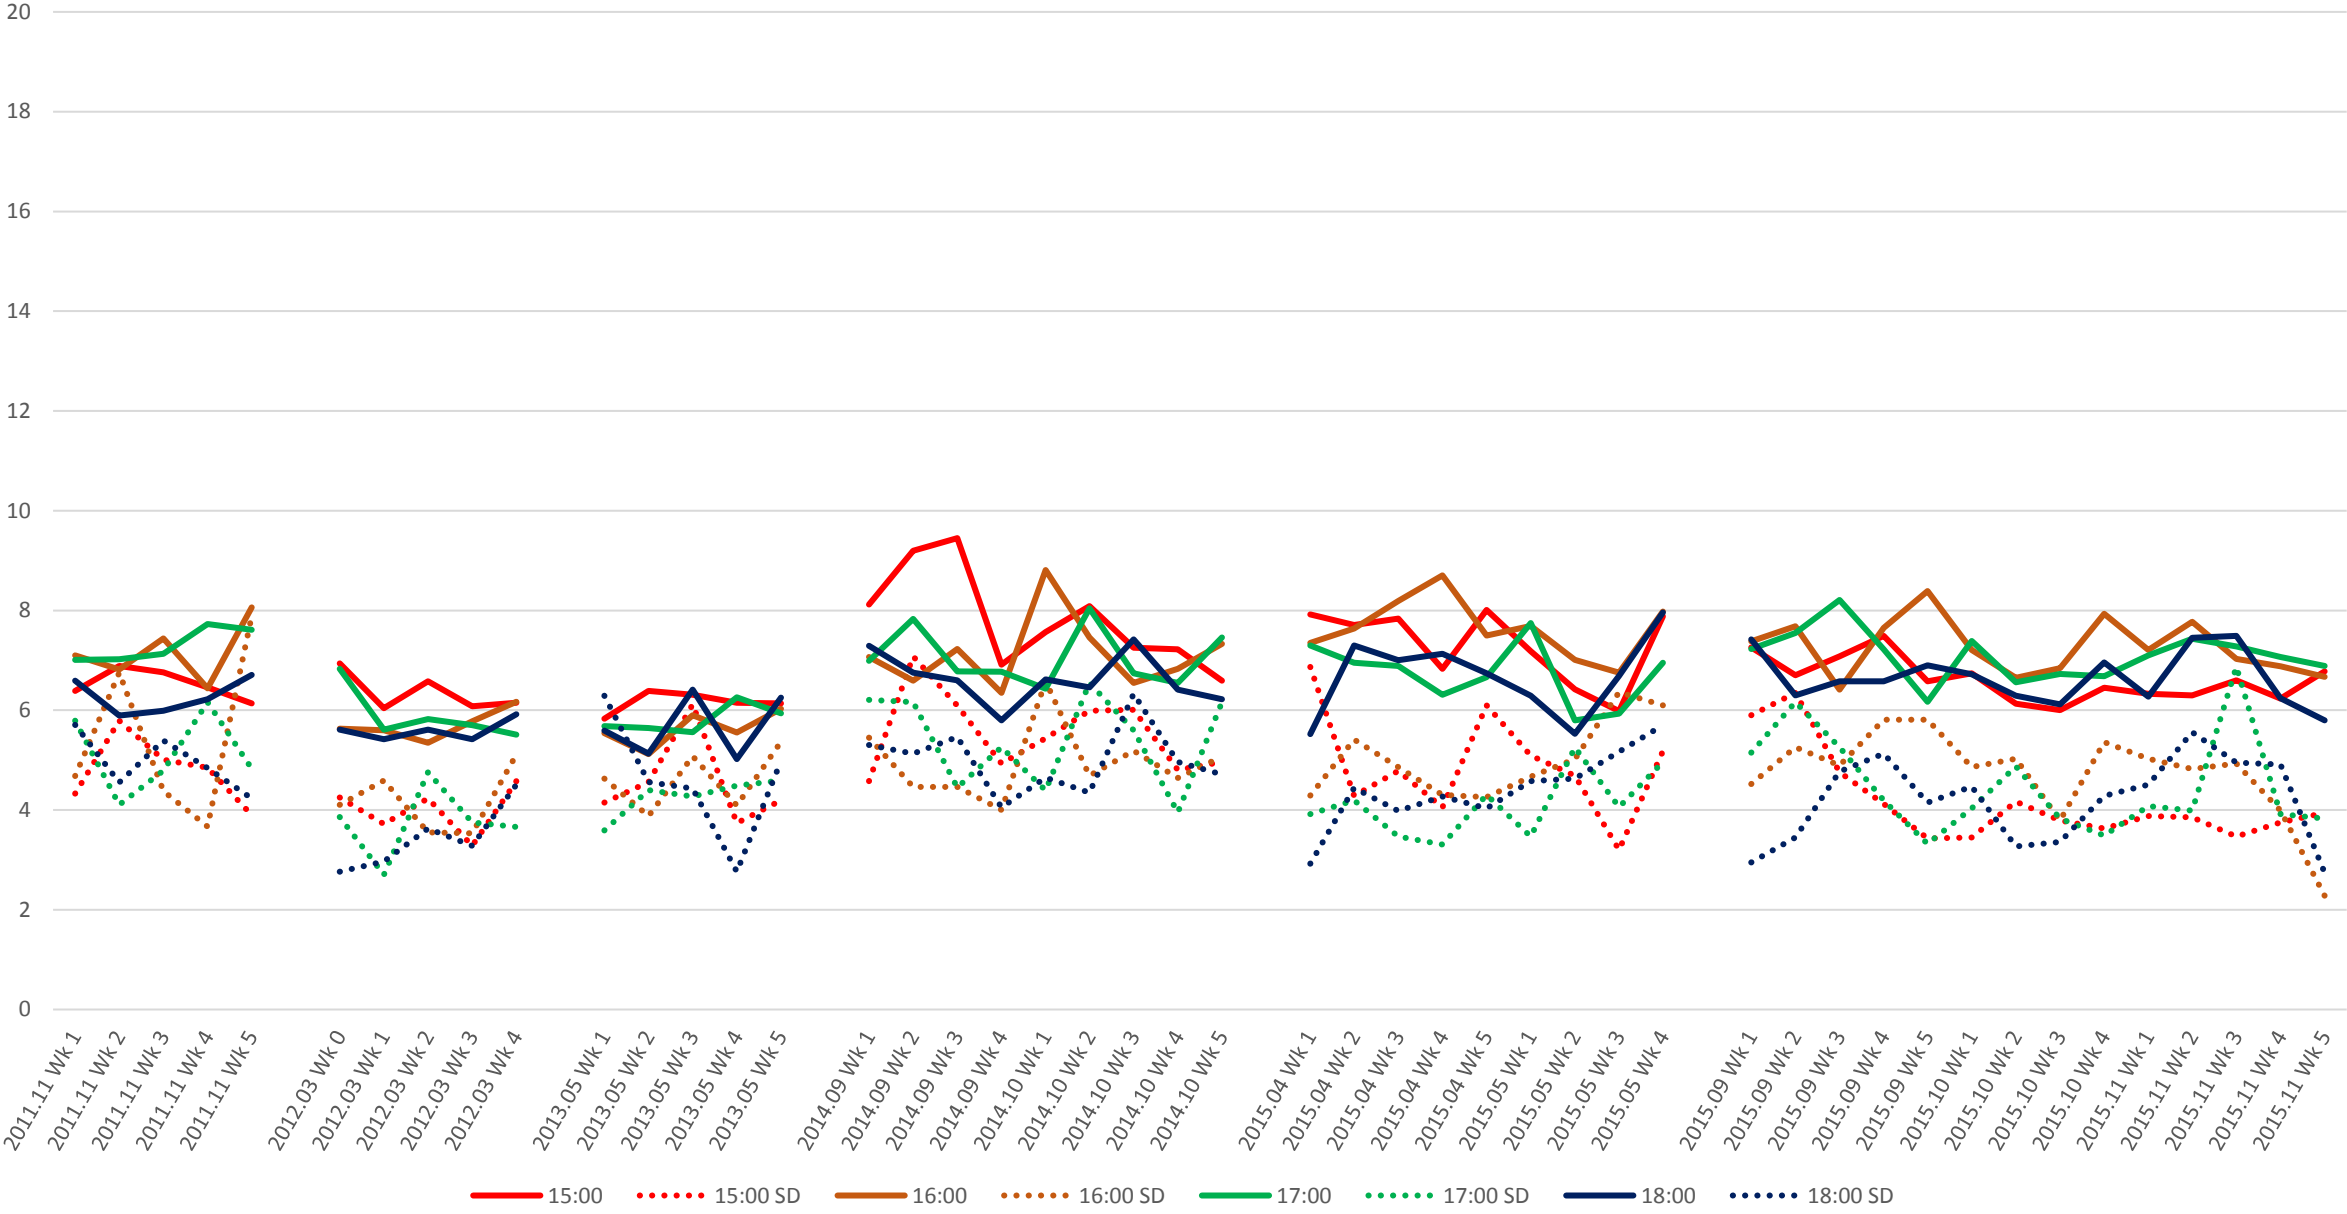

505 Dundas Headways at Yonge Eastbound Morning

505 Dundas Headways at Yonge Eastbound Middy

— 10:00 ···· 10:00 SD — 11:00 ···· 11:00 SD — 12:00 ···· 12:00 SD — 13:00 ···· 13:00 SD — 14:00 ···· 14:00 SD

505 Dundas Headways at Yonge Eastbound Afternoon

505 Dundas Headways at Yonge Eastbound Evening