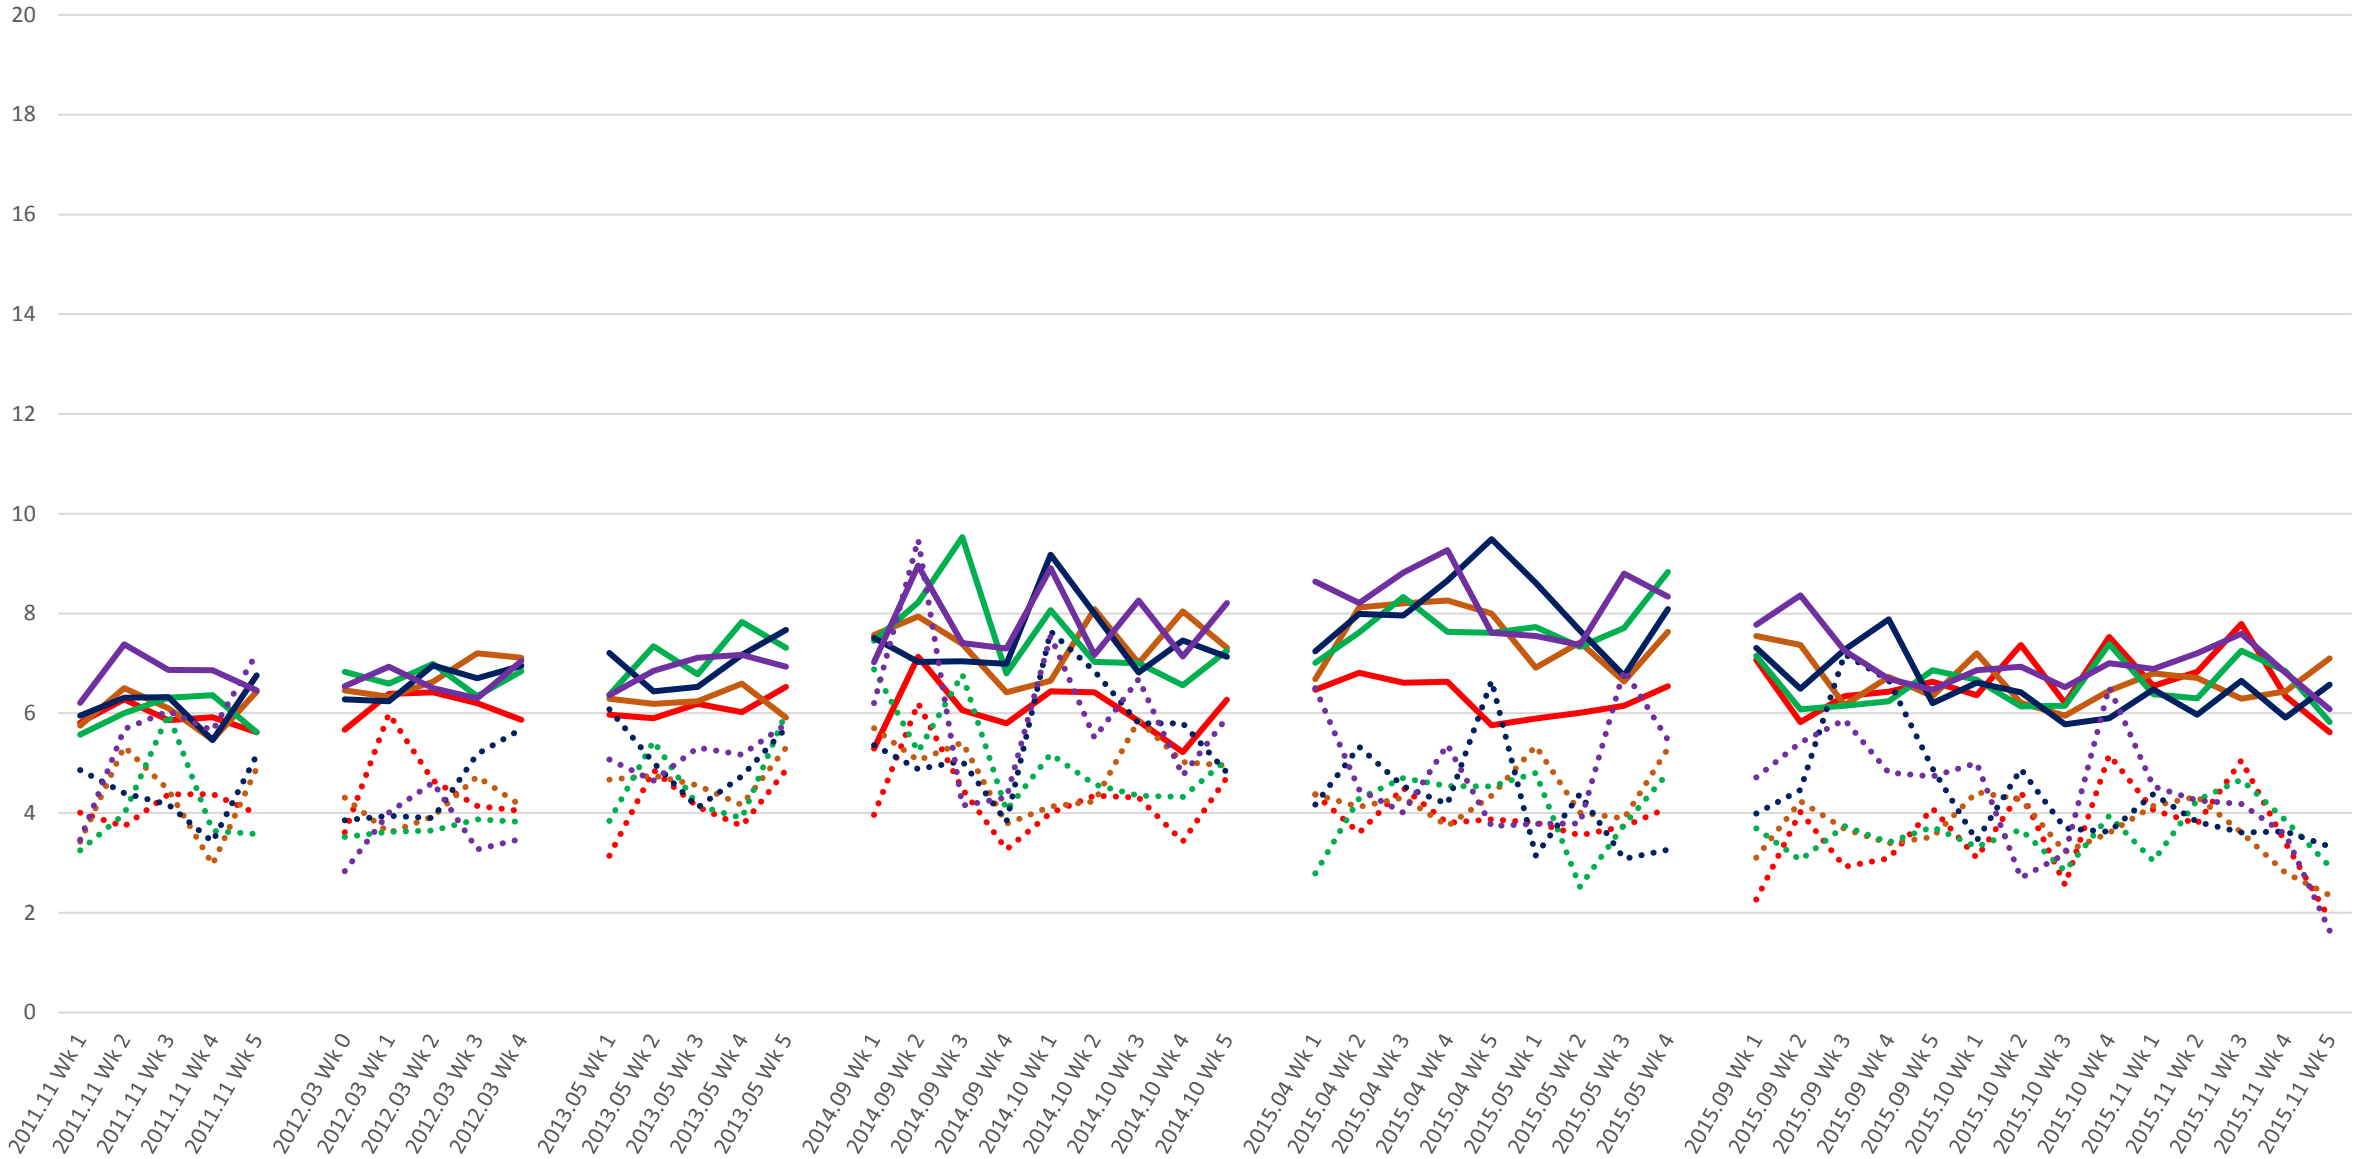

505 Dundas Headways at Yonge Eastbound Morning

505 Dundas Headways at Yonge Eastbound Middy

— 10:00 ···· 10:00 SD — 11:00 ···· 11:00 SD — 12:00 ···· 12:00 SD — 13:00 ···· 13:00 SD — 14:00 ···· 14:00 SD

505 Dundas Headways at Yonge Eastbound Afternoon

505 Dundas Headways at Yonge Eastbound Evening