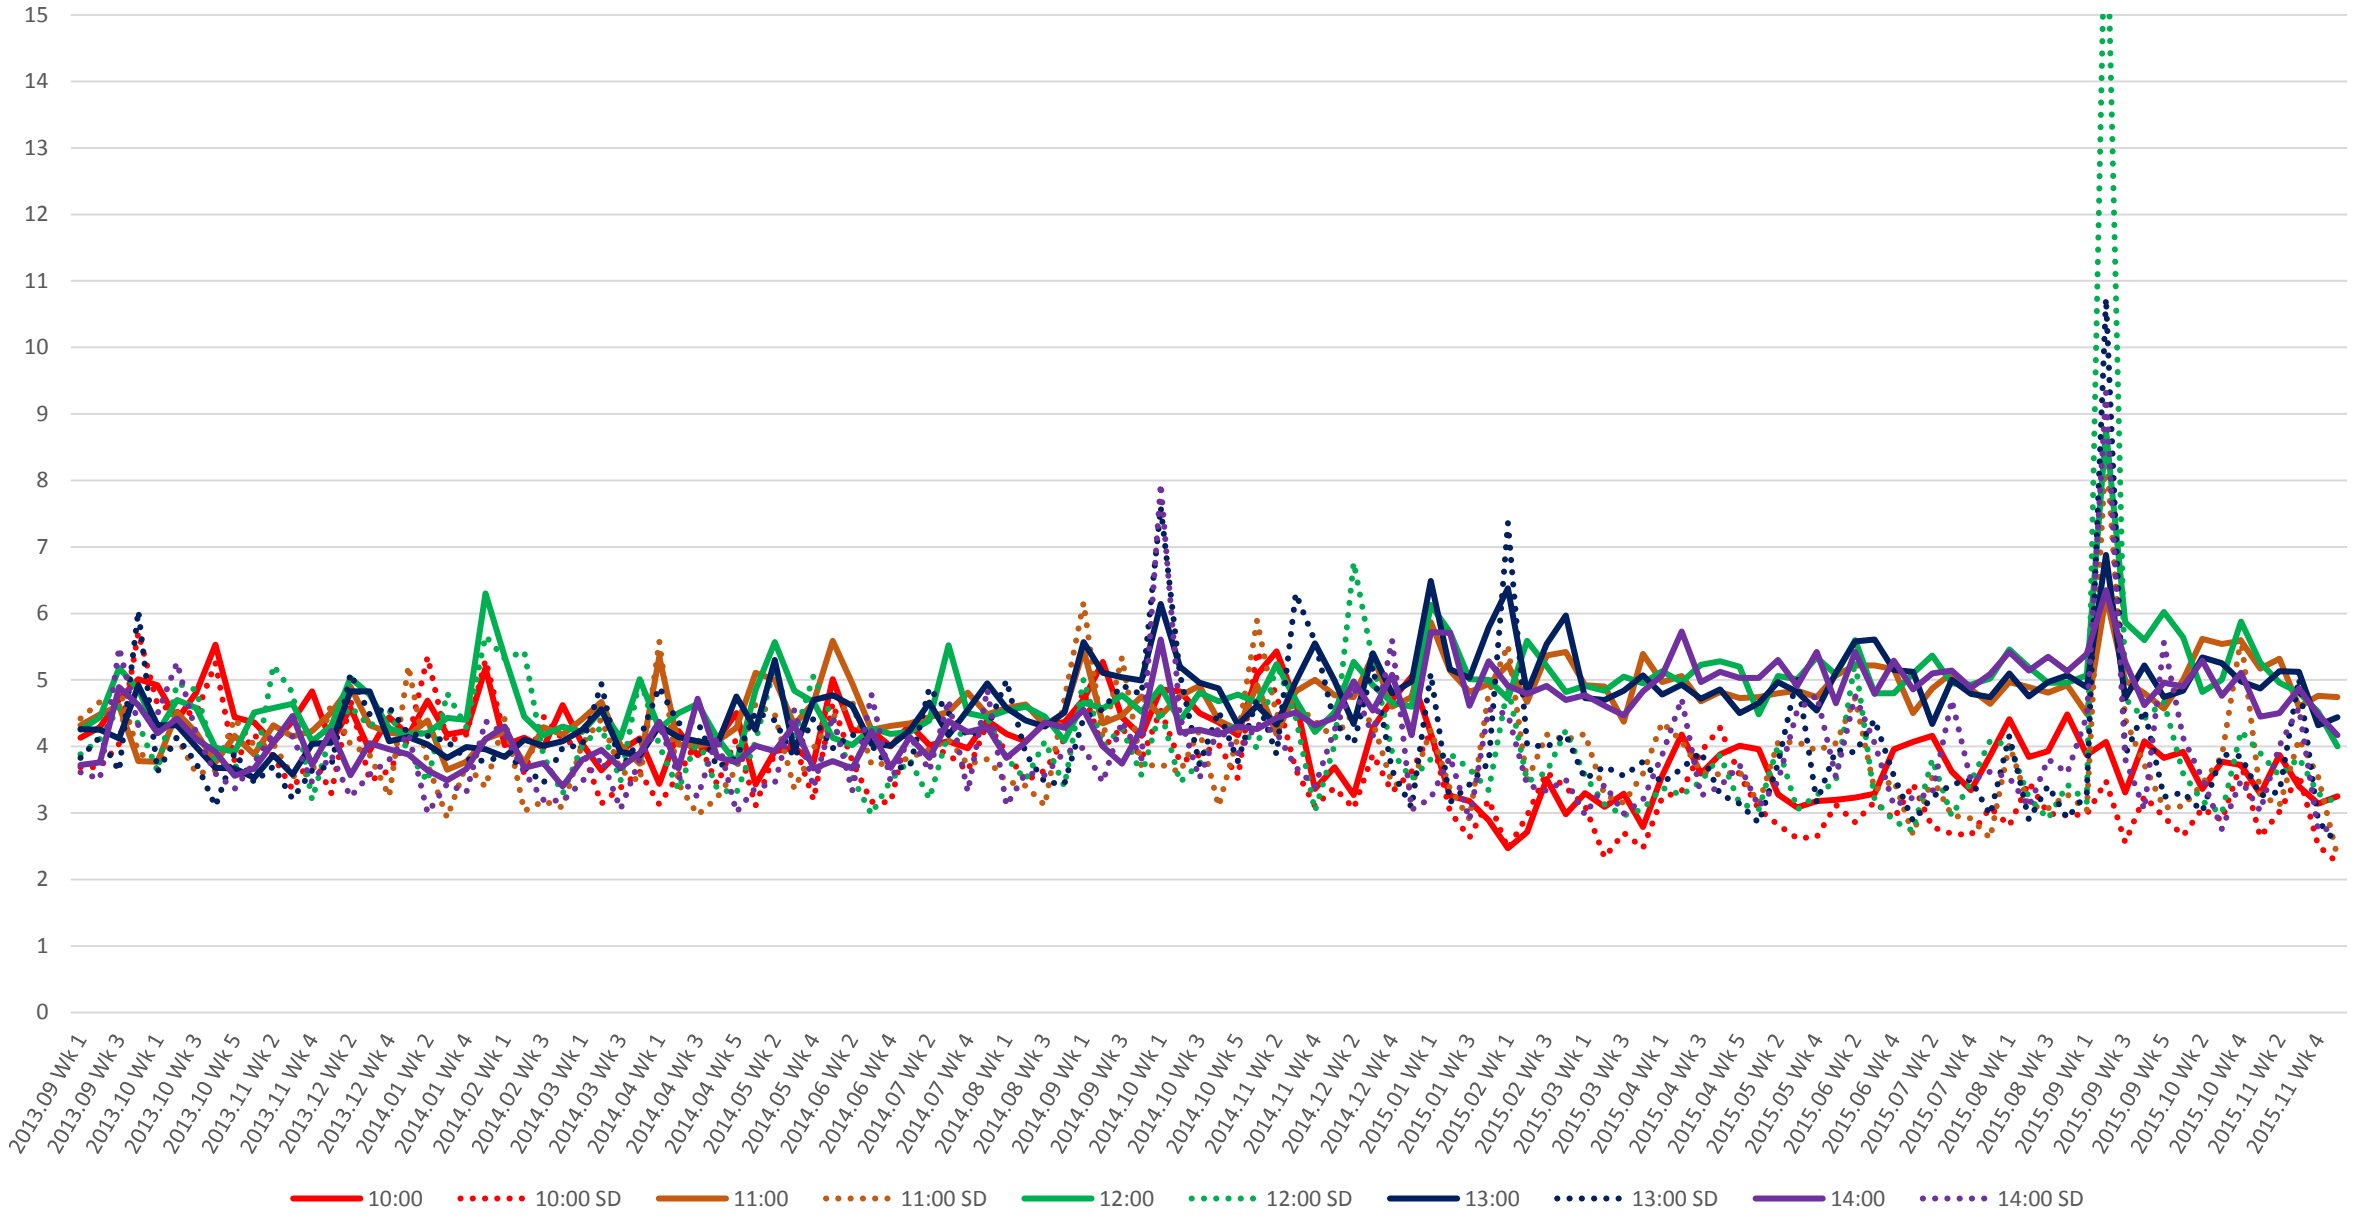

504 King Headways at Yonge Westbound Morning

504 King Headways at Yonge Westbound Midday

504 King Headways at Yonge Westbound Afternoon

504 King Headways at Yonge Westbound Evening