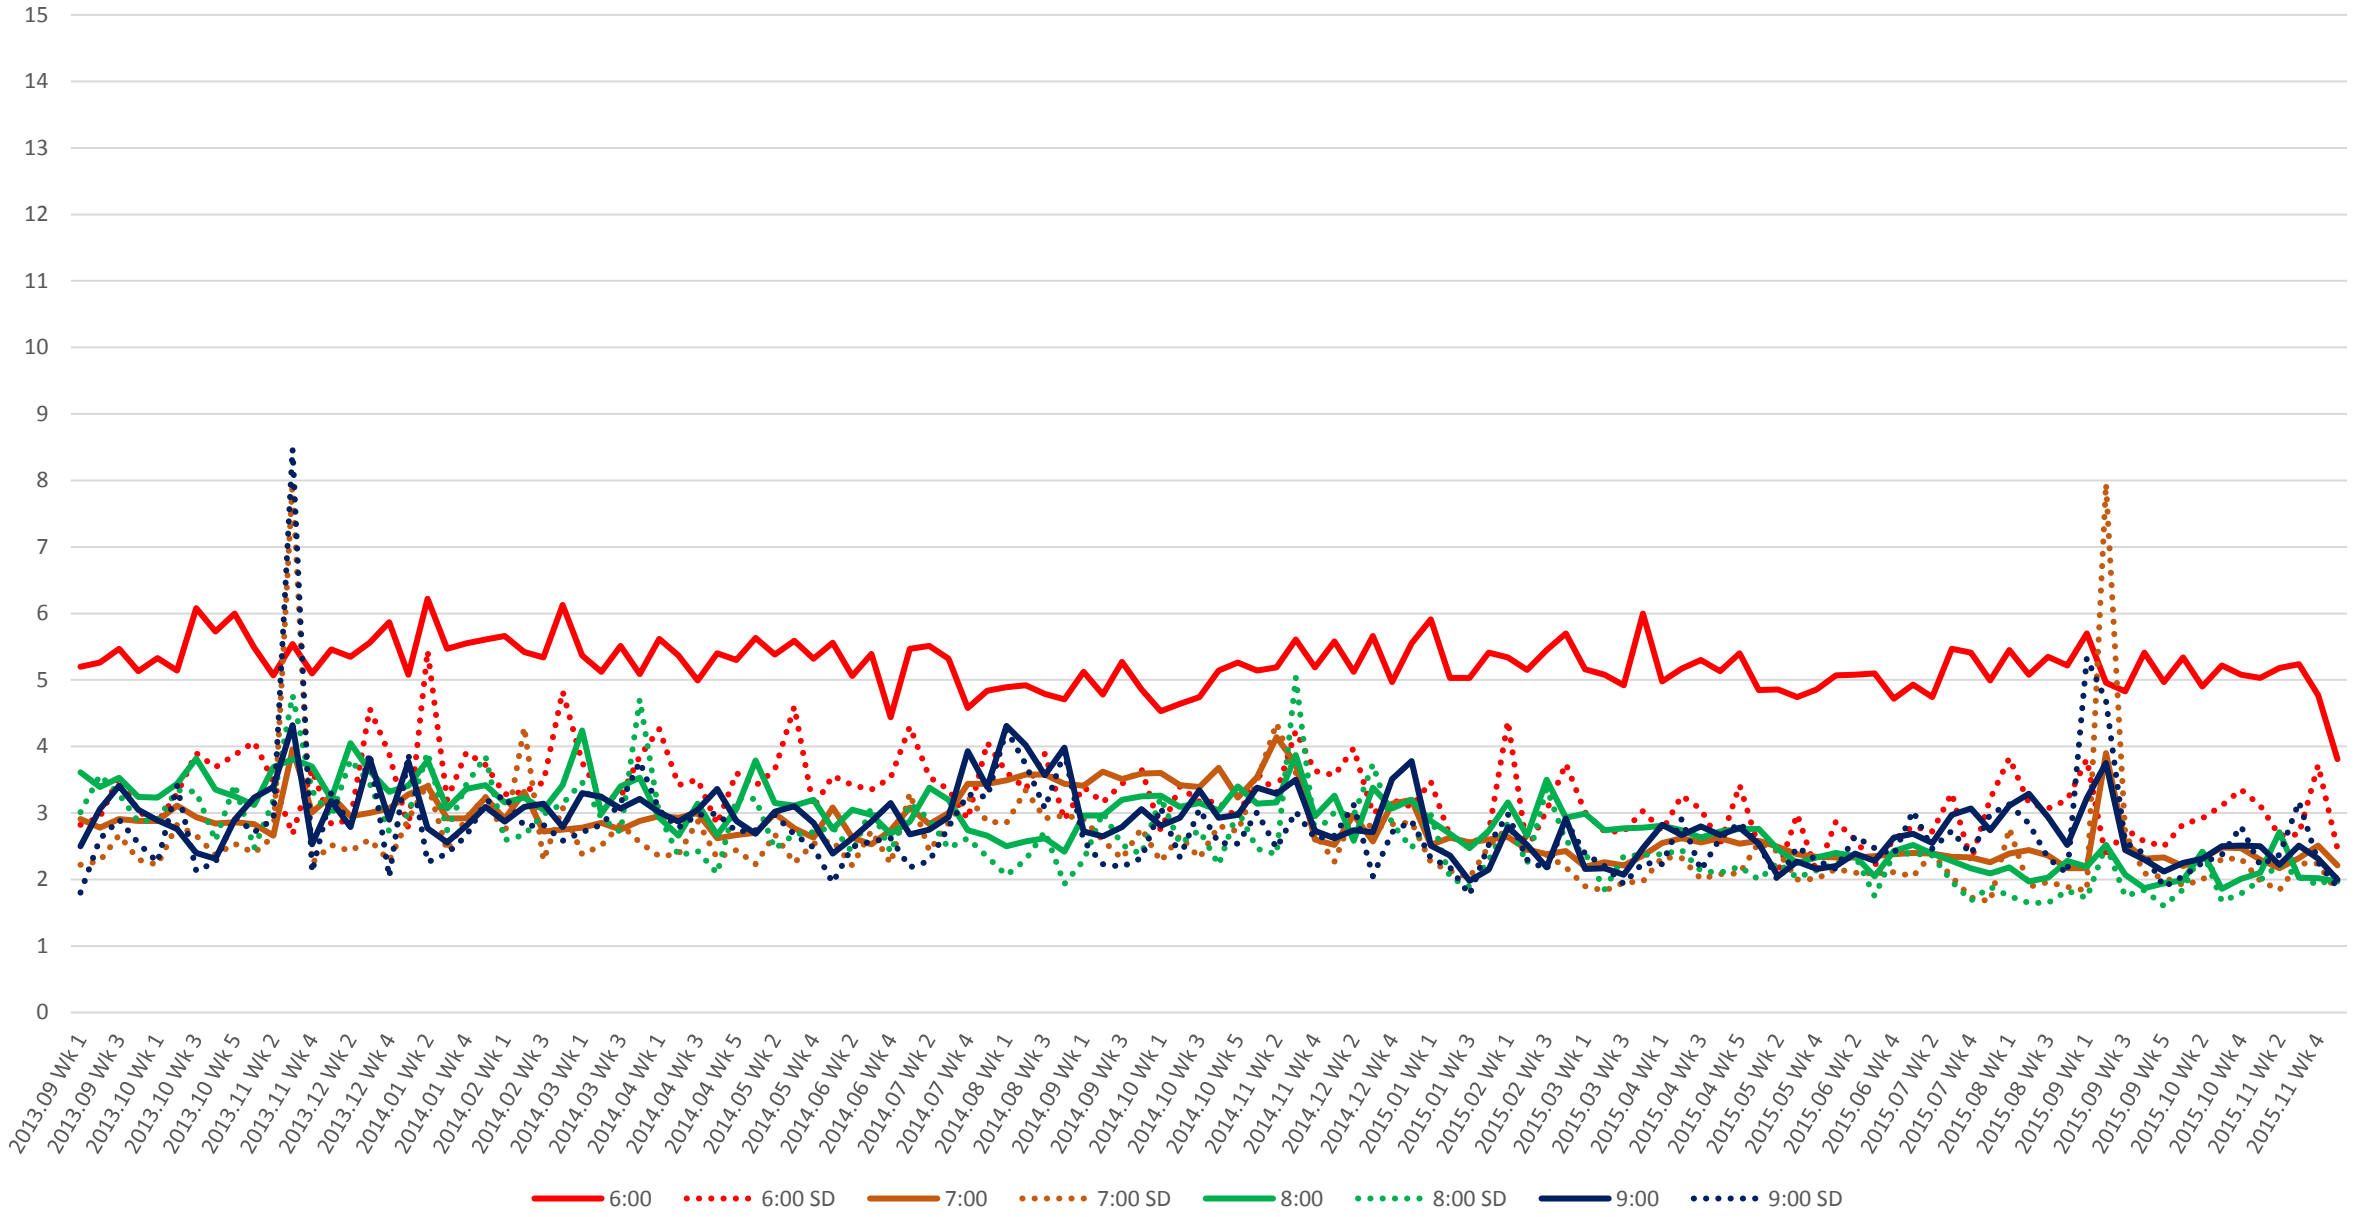

504 King Headways at Yonge Westbound Morning

504 King Headways at Yonge Westbound Midday

504 King Headways at Yonge Westbound Afternoon

504 King Headways at Yonge Westbound Evening