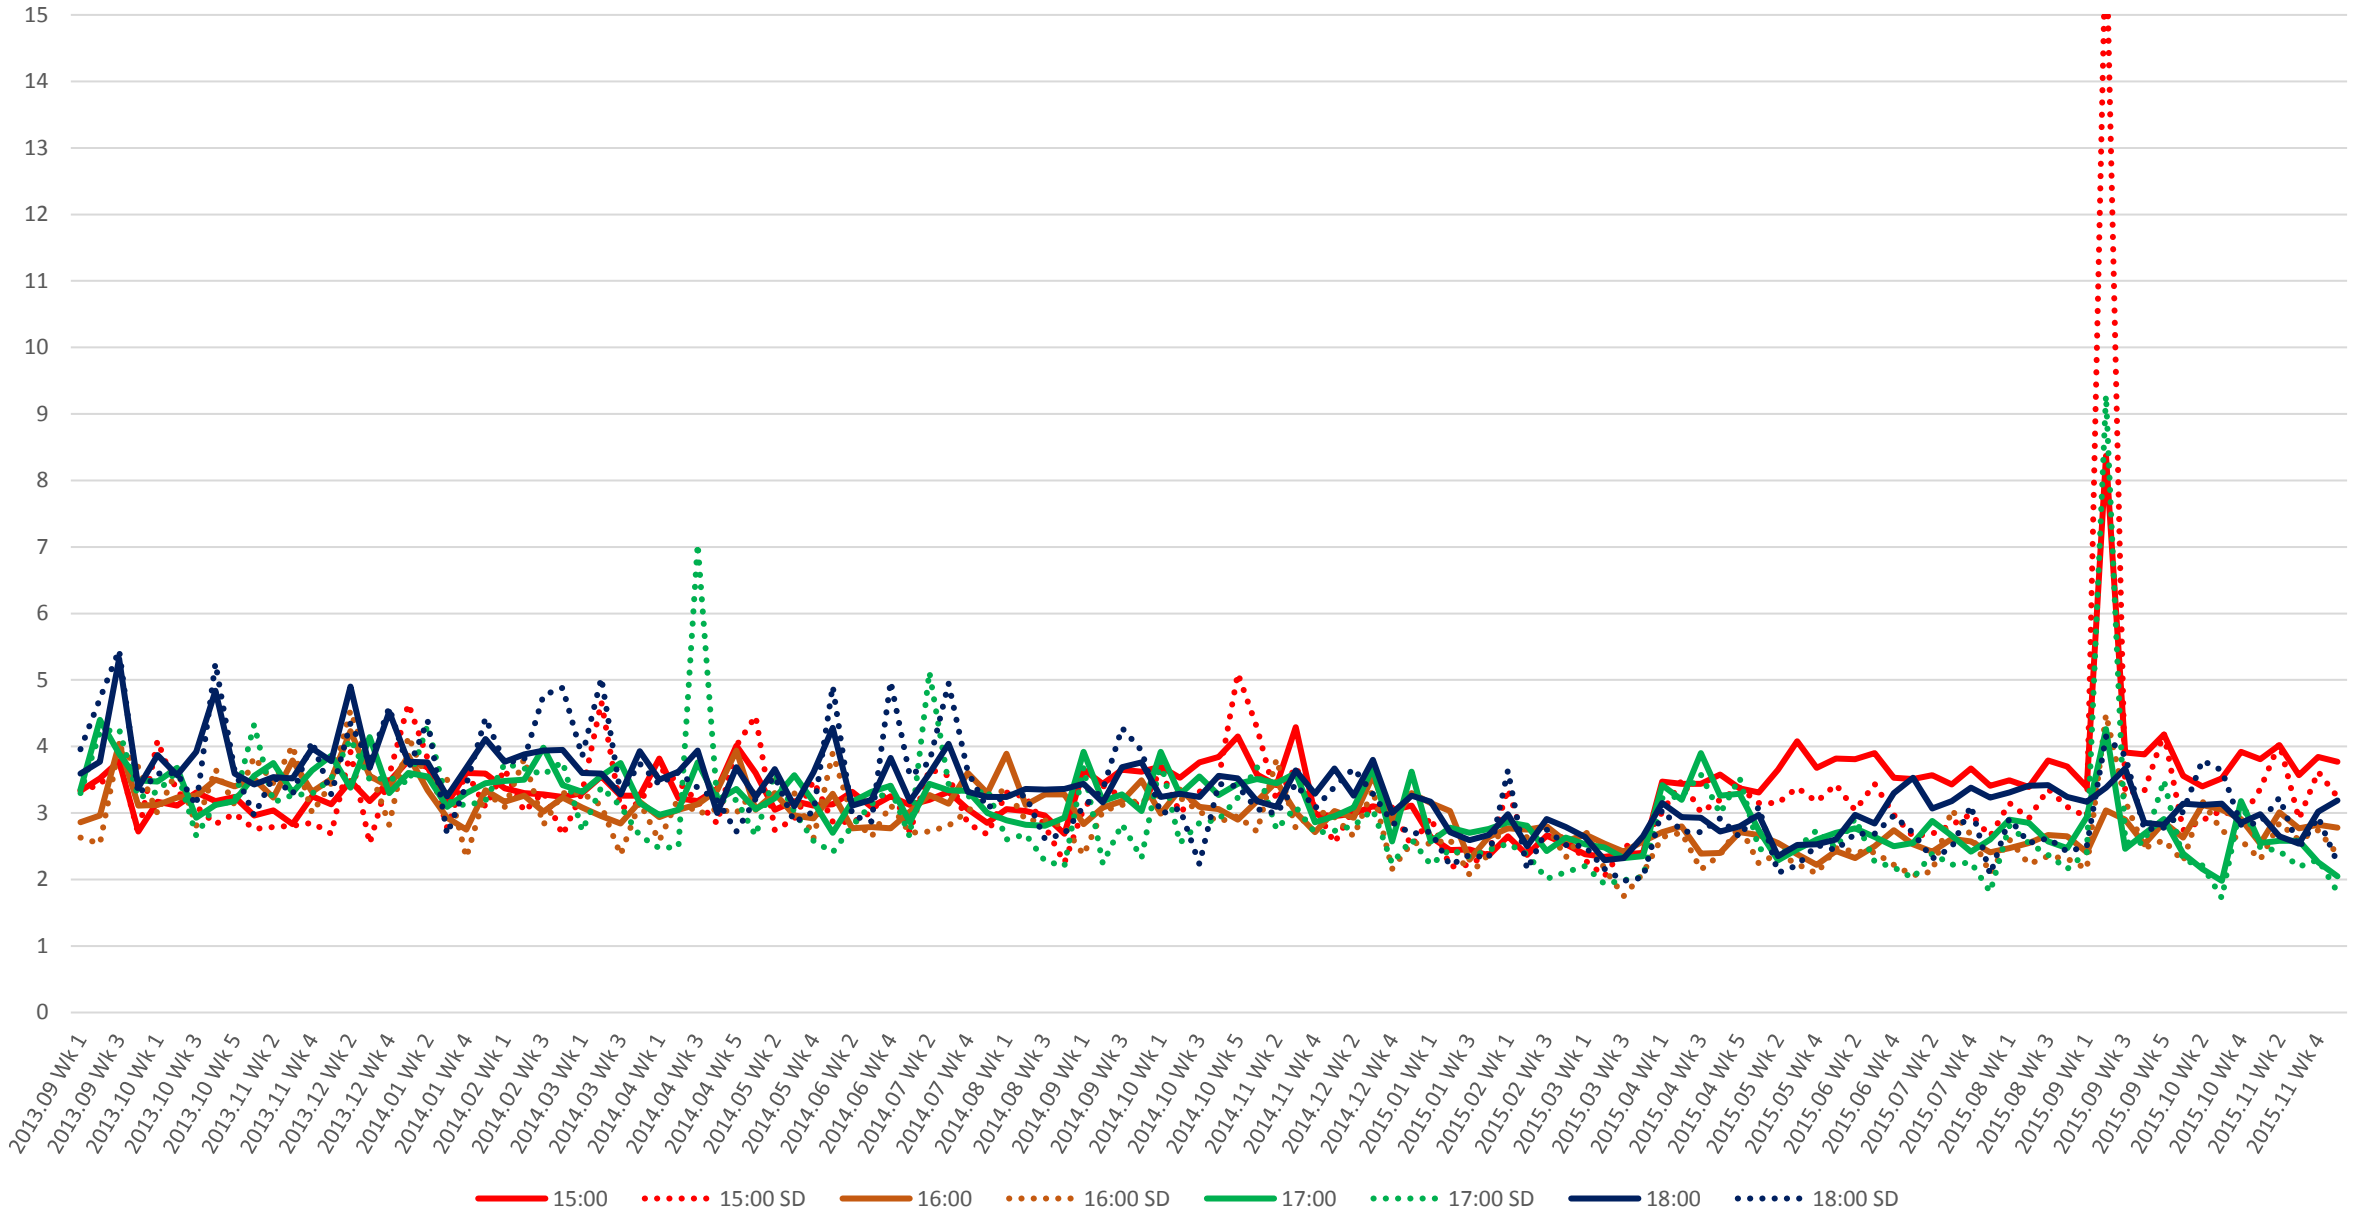

504 King Headways at Yonge Westbound Morning

504 King Headways at Yonge Westbound Midday

504 King Headways at Yonge Westbound Afternoon

504 King Headways at Yonge Westbound Evening