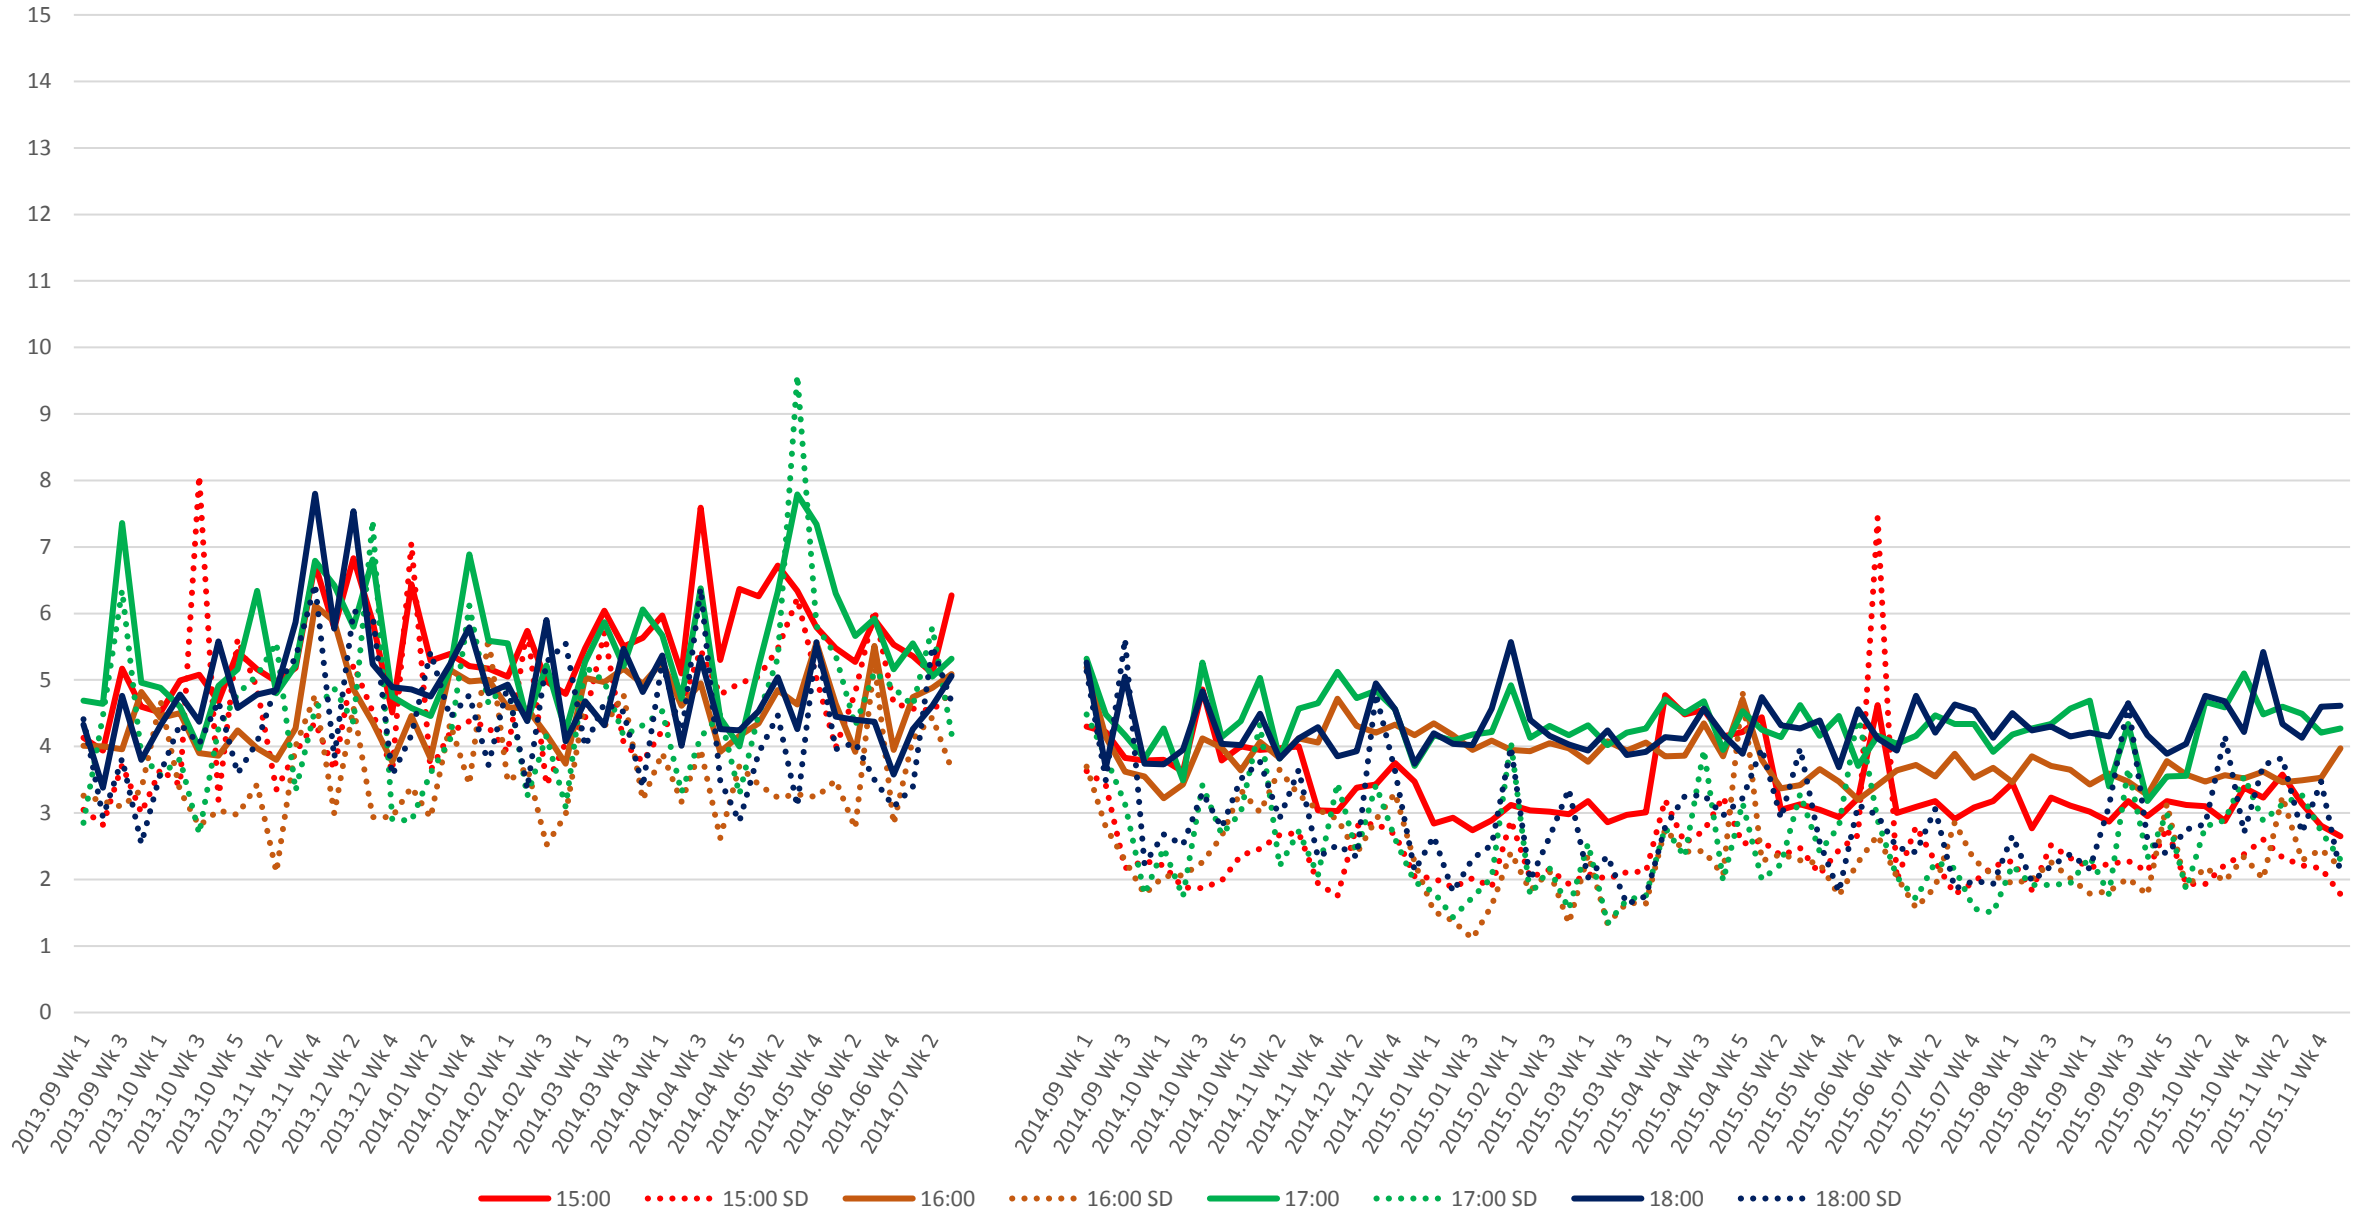

# 504 King Headways at Danforth Southbound Morning

504 King Headways at Danforth Southbound Midday

# 504 King Headways at Danforth Southbound Afternoon

504 King Headways at Danforth Southbound Evening