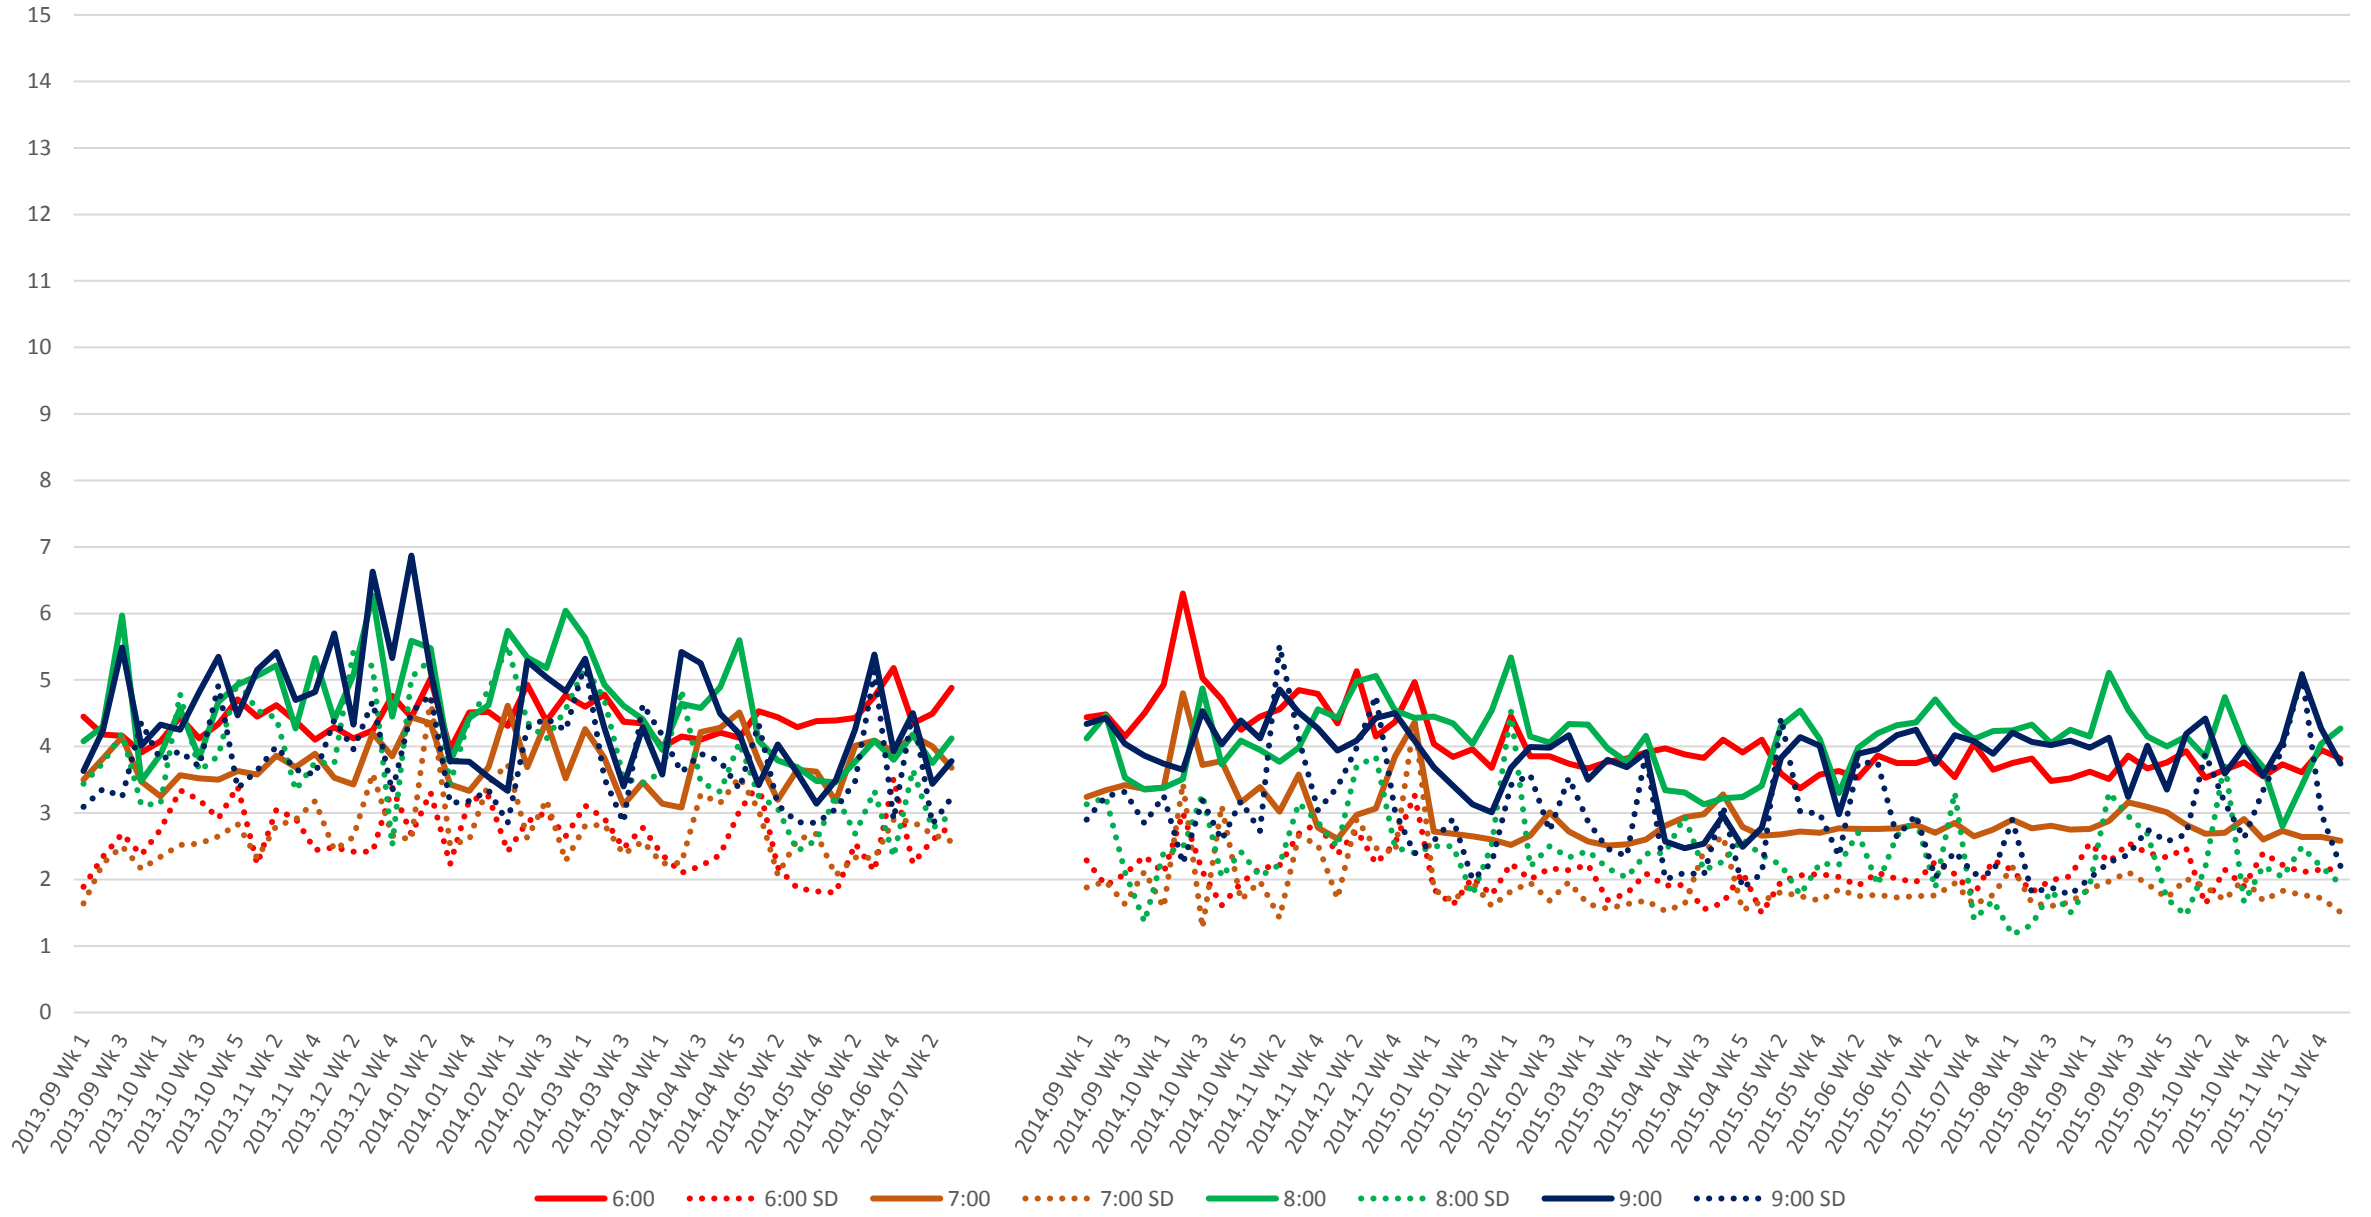

# 504 King Headways at Danforth Southbound Morning

504 King Headways at Danforth Southbound Midday

# 504 King Headways at Danforth Southbound Afternoon

504 King Headways at Danforth Southbound Evening