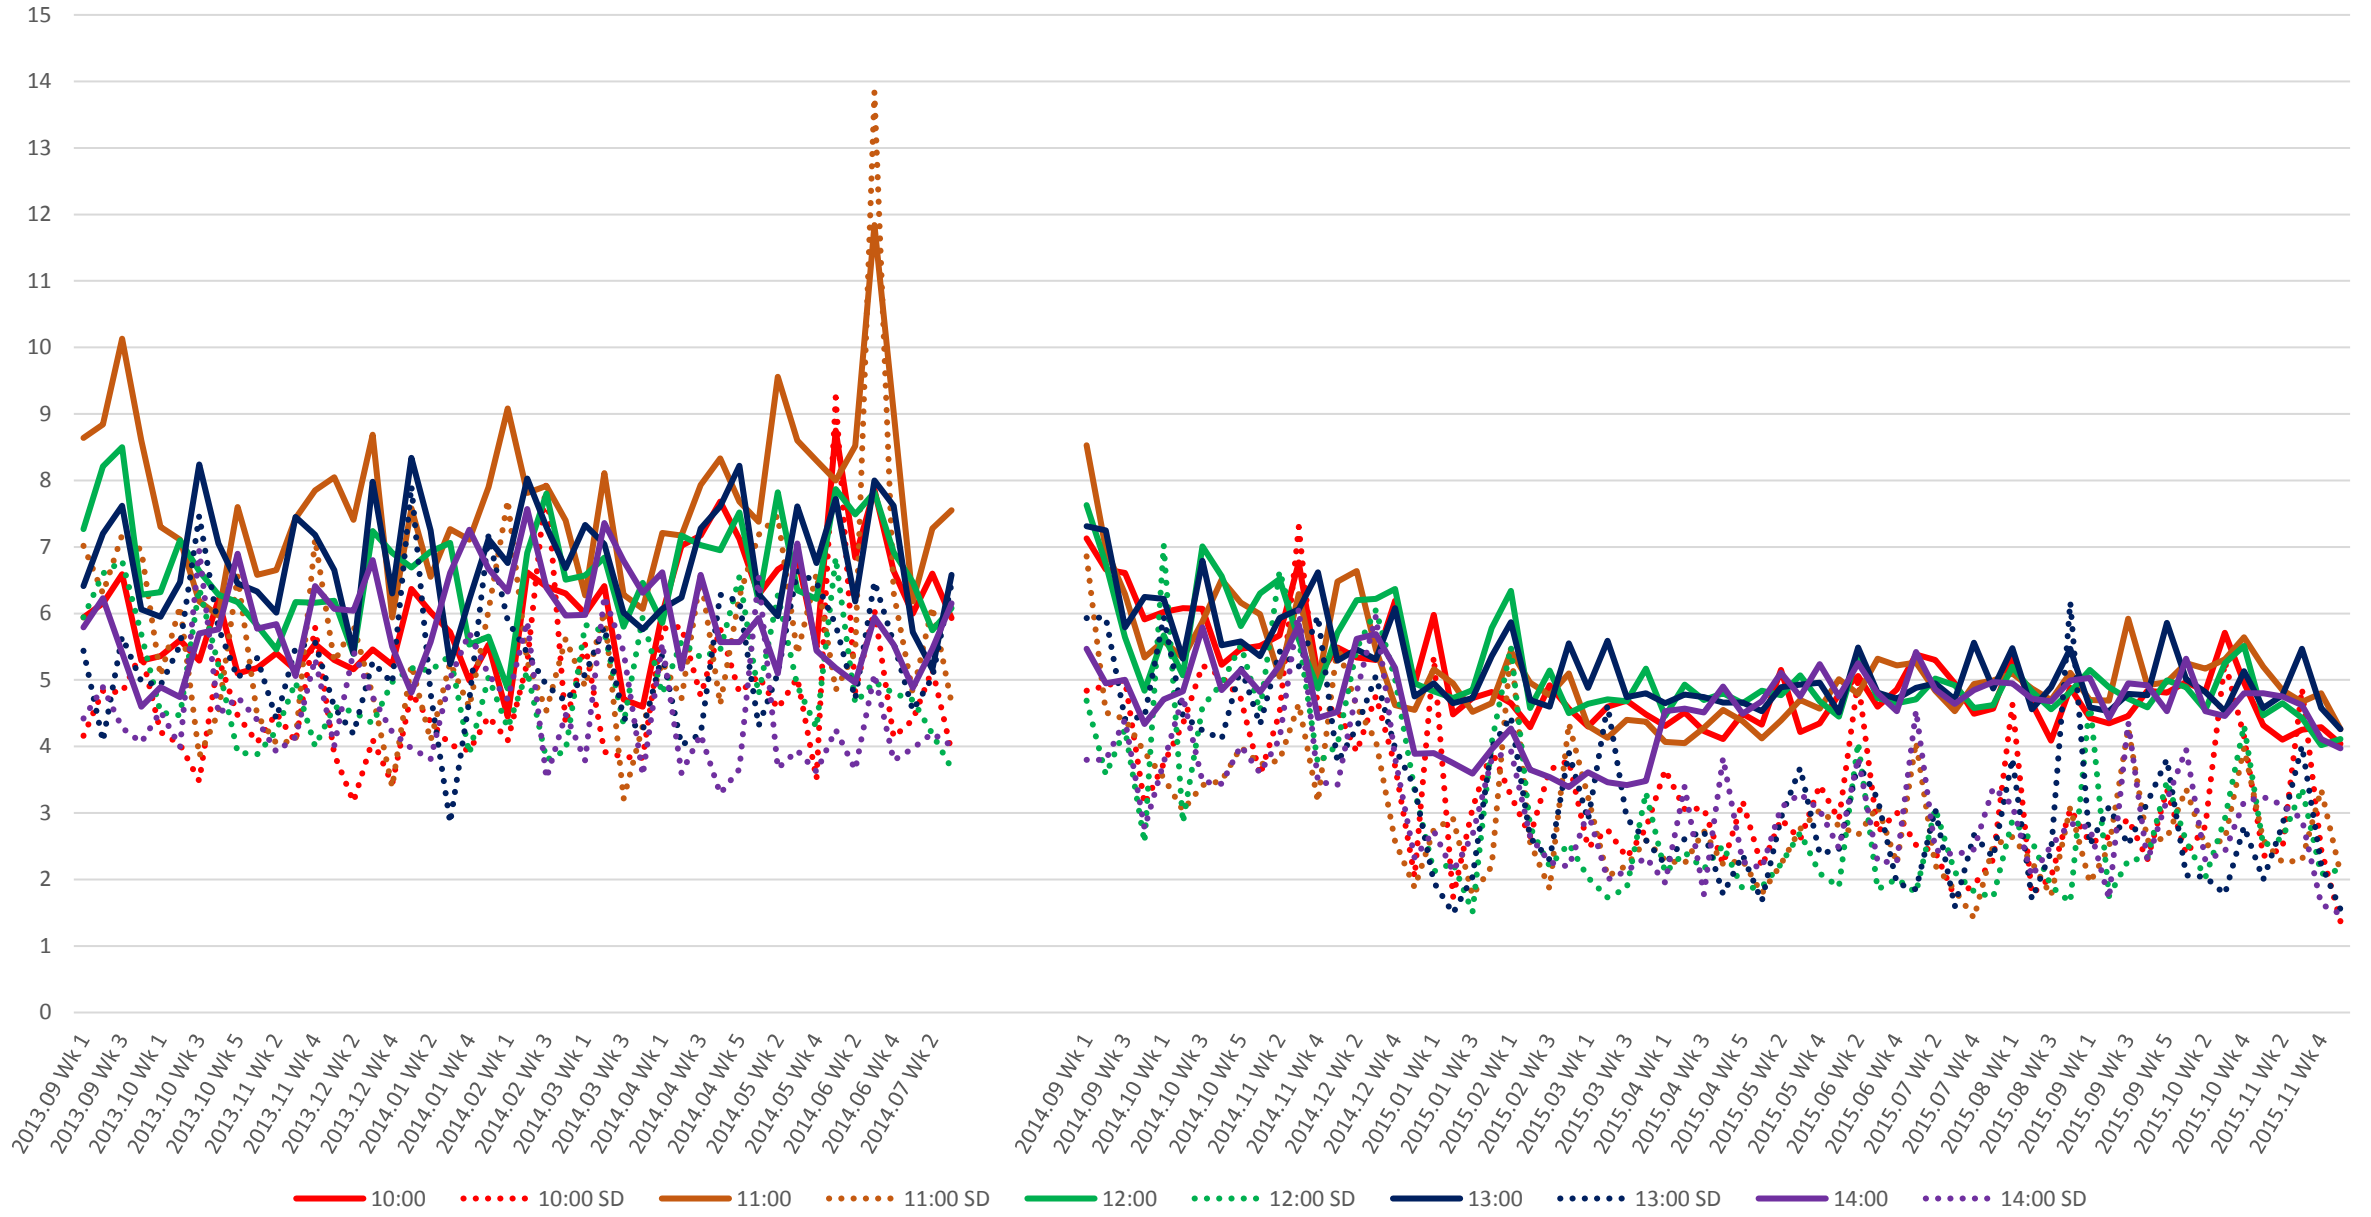

# 504 King Headways at Danforth Southbound Morning

504 King Headways at Danforth Southbound Midday

# 504 King Headways at Danforth Southbound Afternoon

504 King Headways at Danforth Southbound Evening