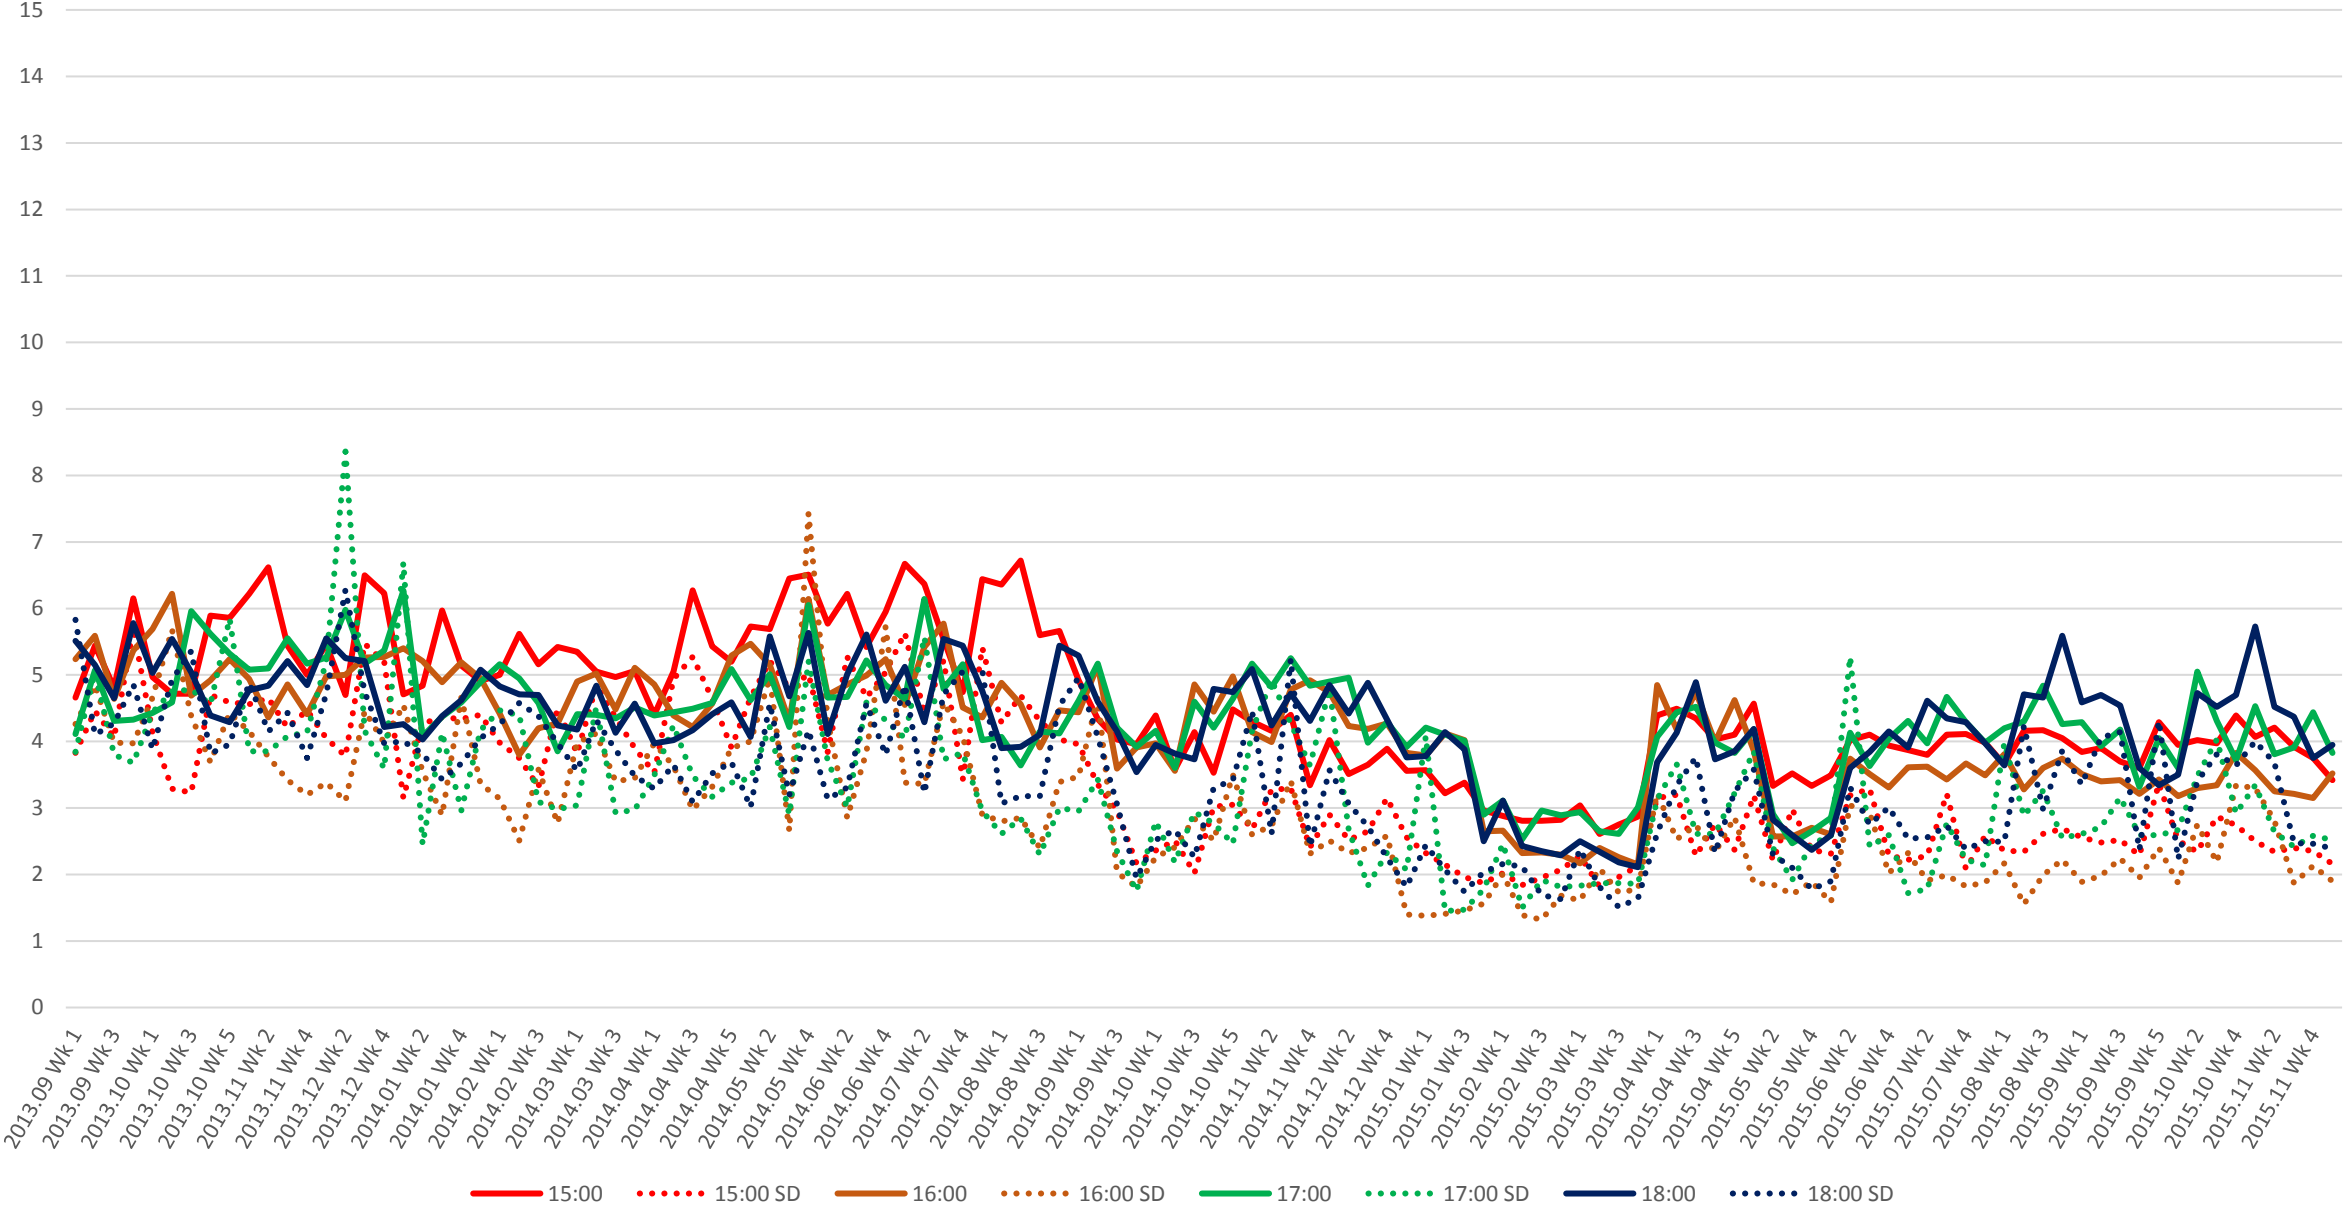

# 504 King Headways at Bloor West Southbound Morning

504 King Headways at Bloor West Southbound Midday

504 King Headways at Bloor West Southbound Afternoon

504 King Headways at Bloor West Southbound Evening