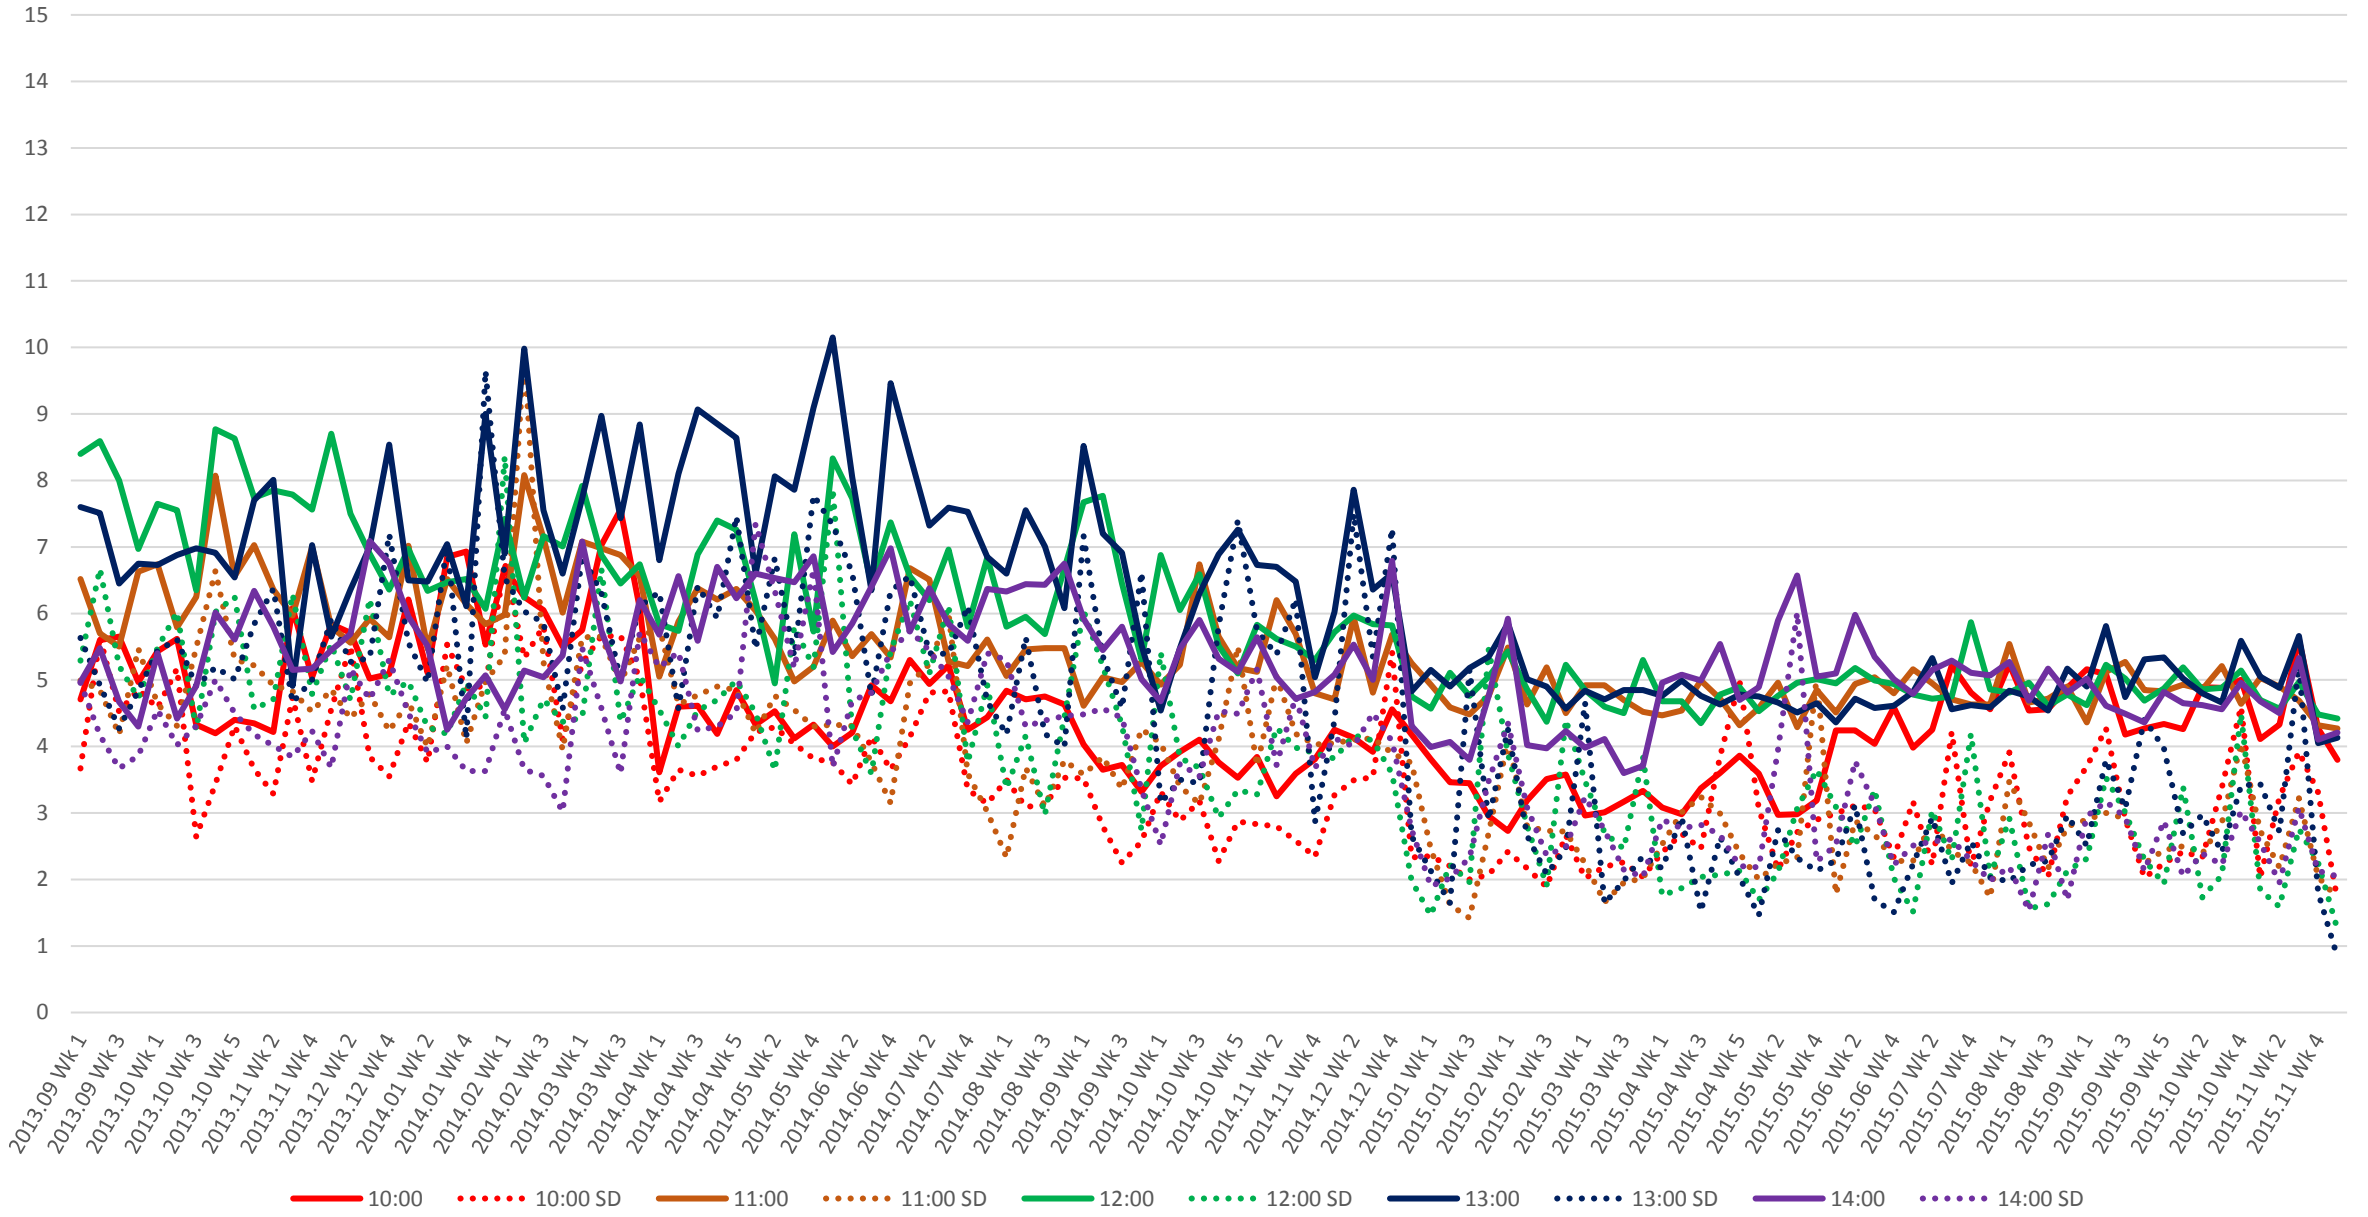

# 504 King Headways at Bloor West Southbound Morning

504 King Headways at Bloor West Southbound Midday

504 King Headways at Bloor West Southbound Afternoon

504 King Headways at Bloor West Southbound Evening