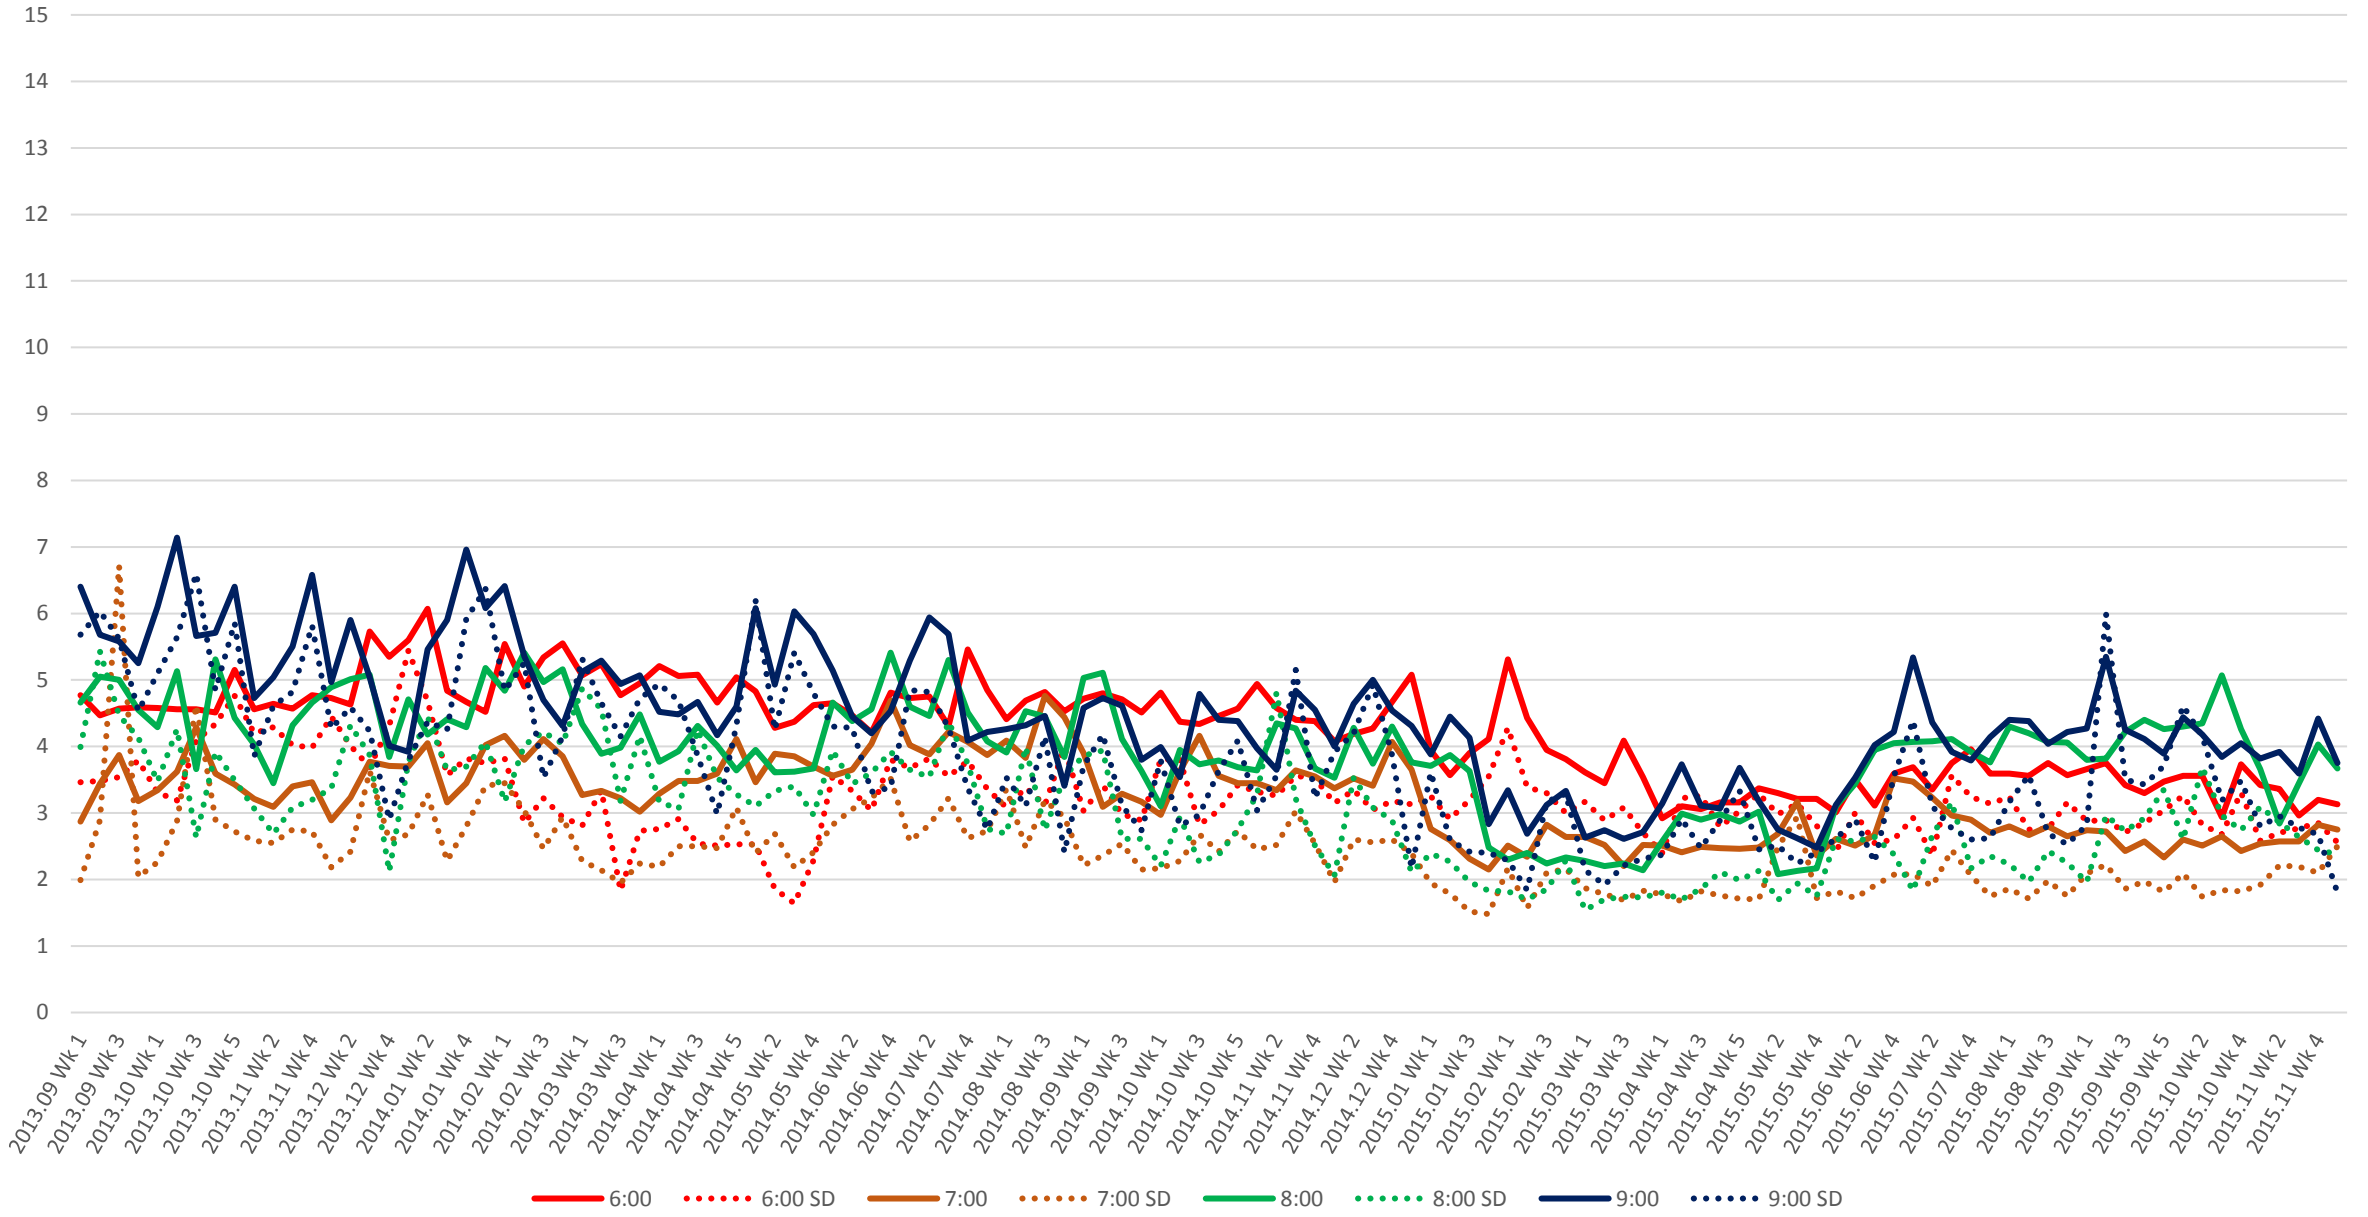

# 504 King Headways at Bloor West Southbound Morning

504 King Headways at Bloor West Southbound Midday

504 King Headways at Bloor West Southbound Afternoon

504 King Headways at Bloor West Southbound Evening