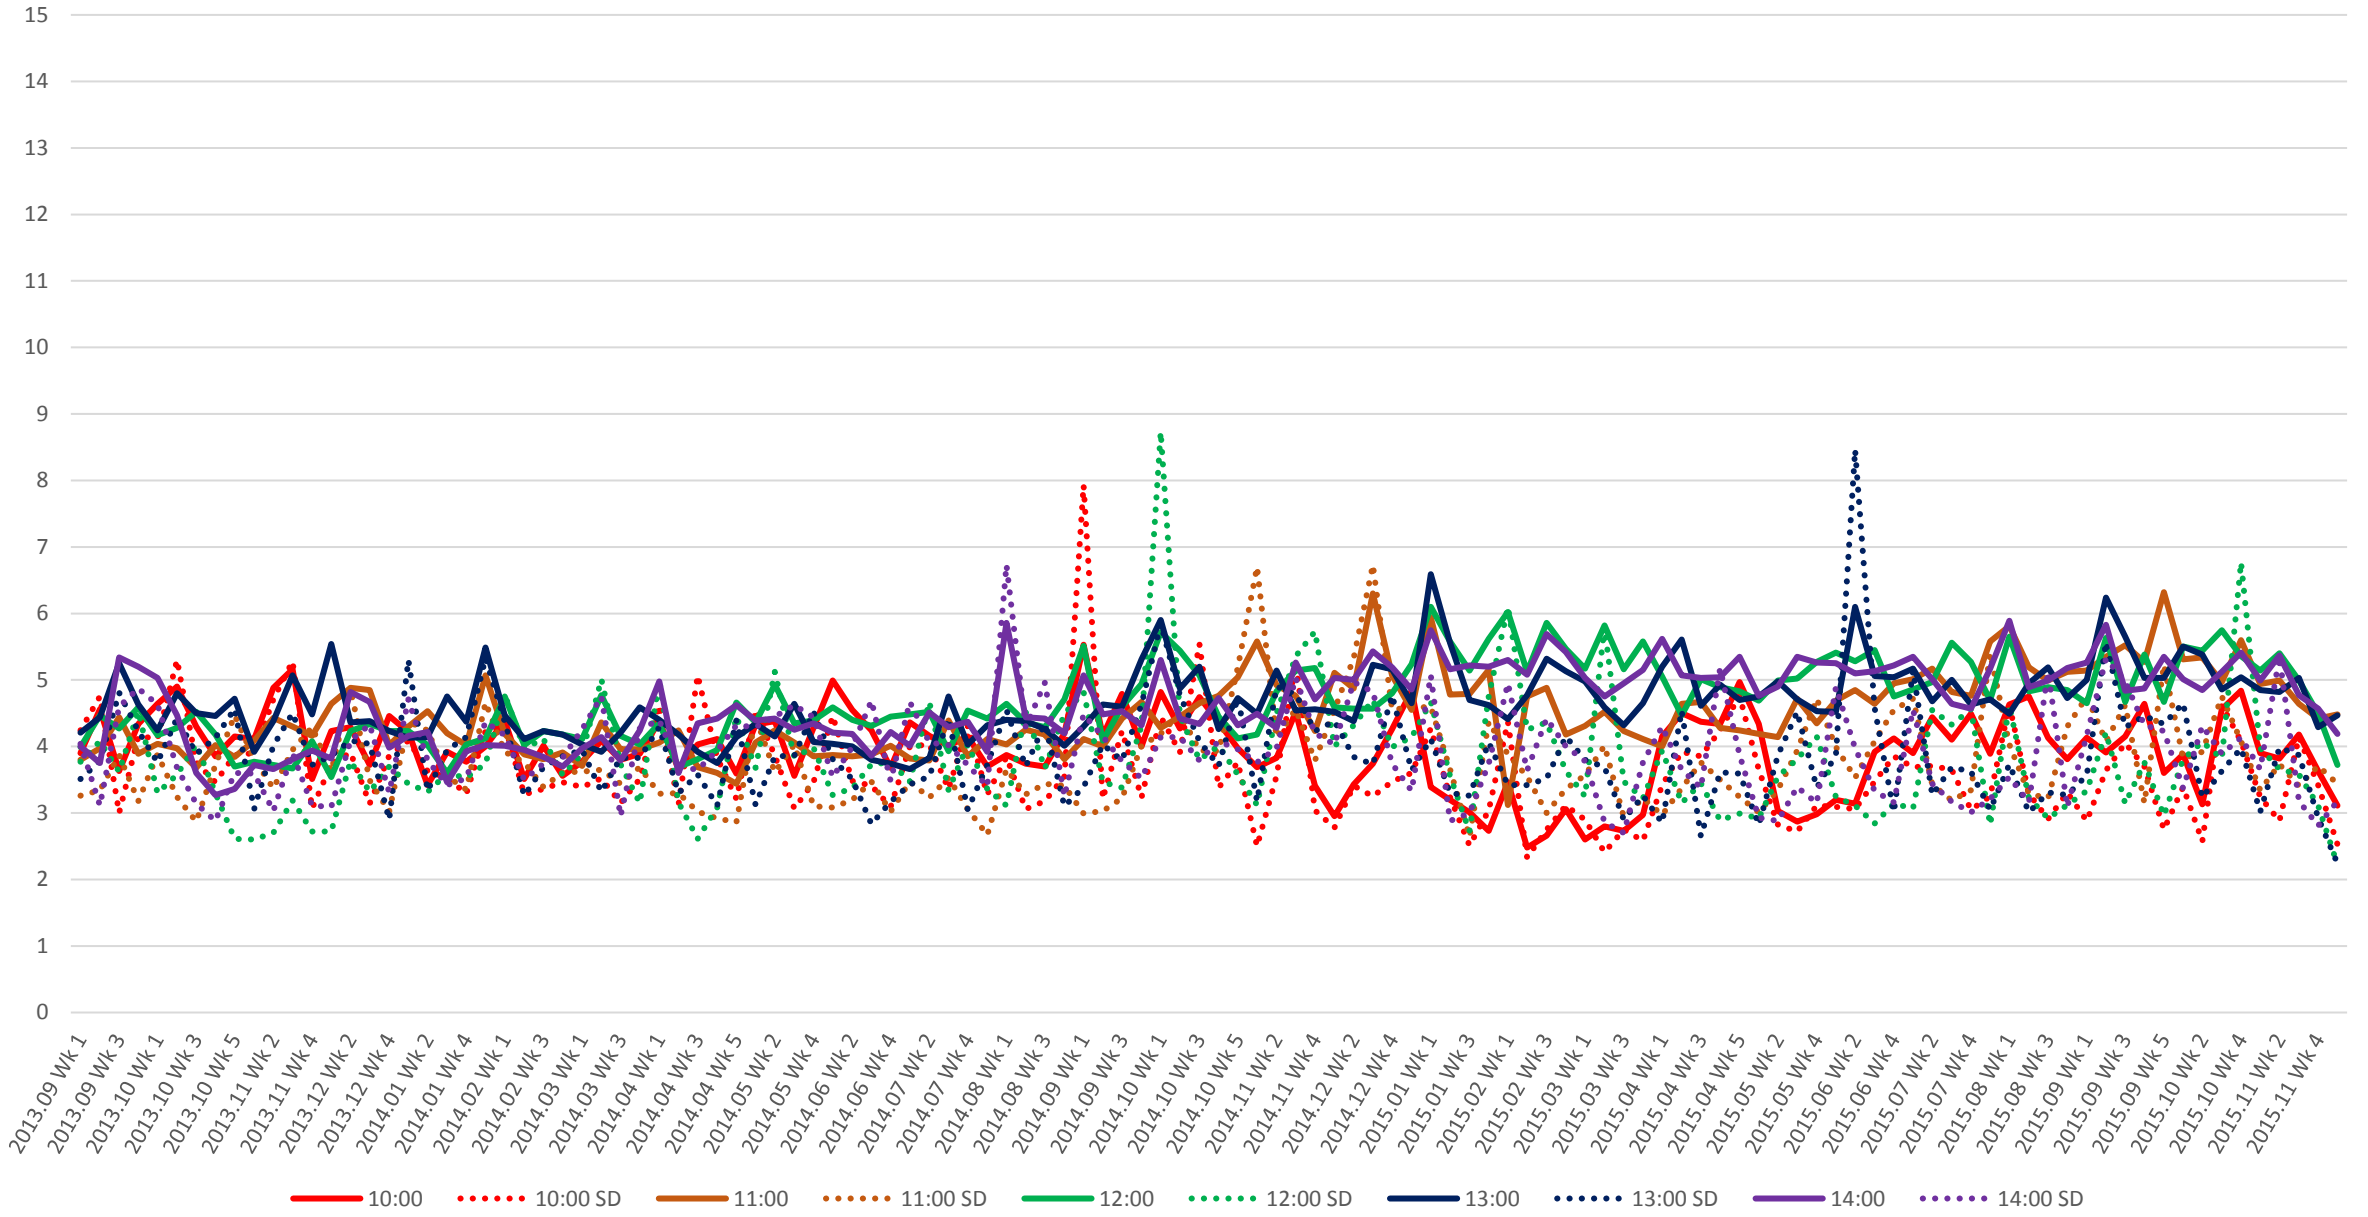

504 King Headways at Yonge Eastbound Morning

504 King Headways at Yonge Eastbound Middy

504 King Headways at Yonge Eastbound Afternoon

504 King Headways at Yonge Eastbound Evening