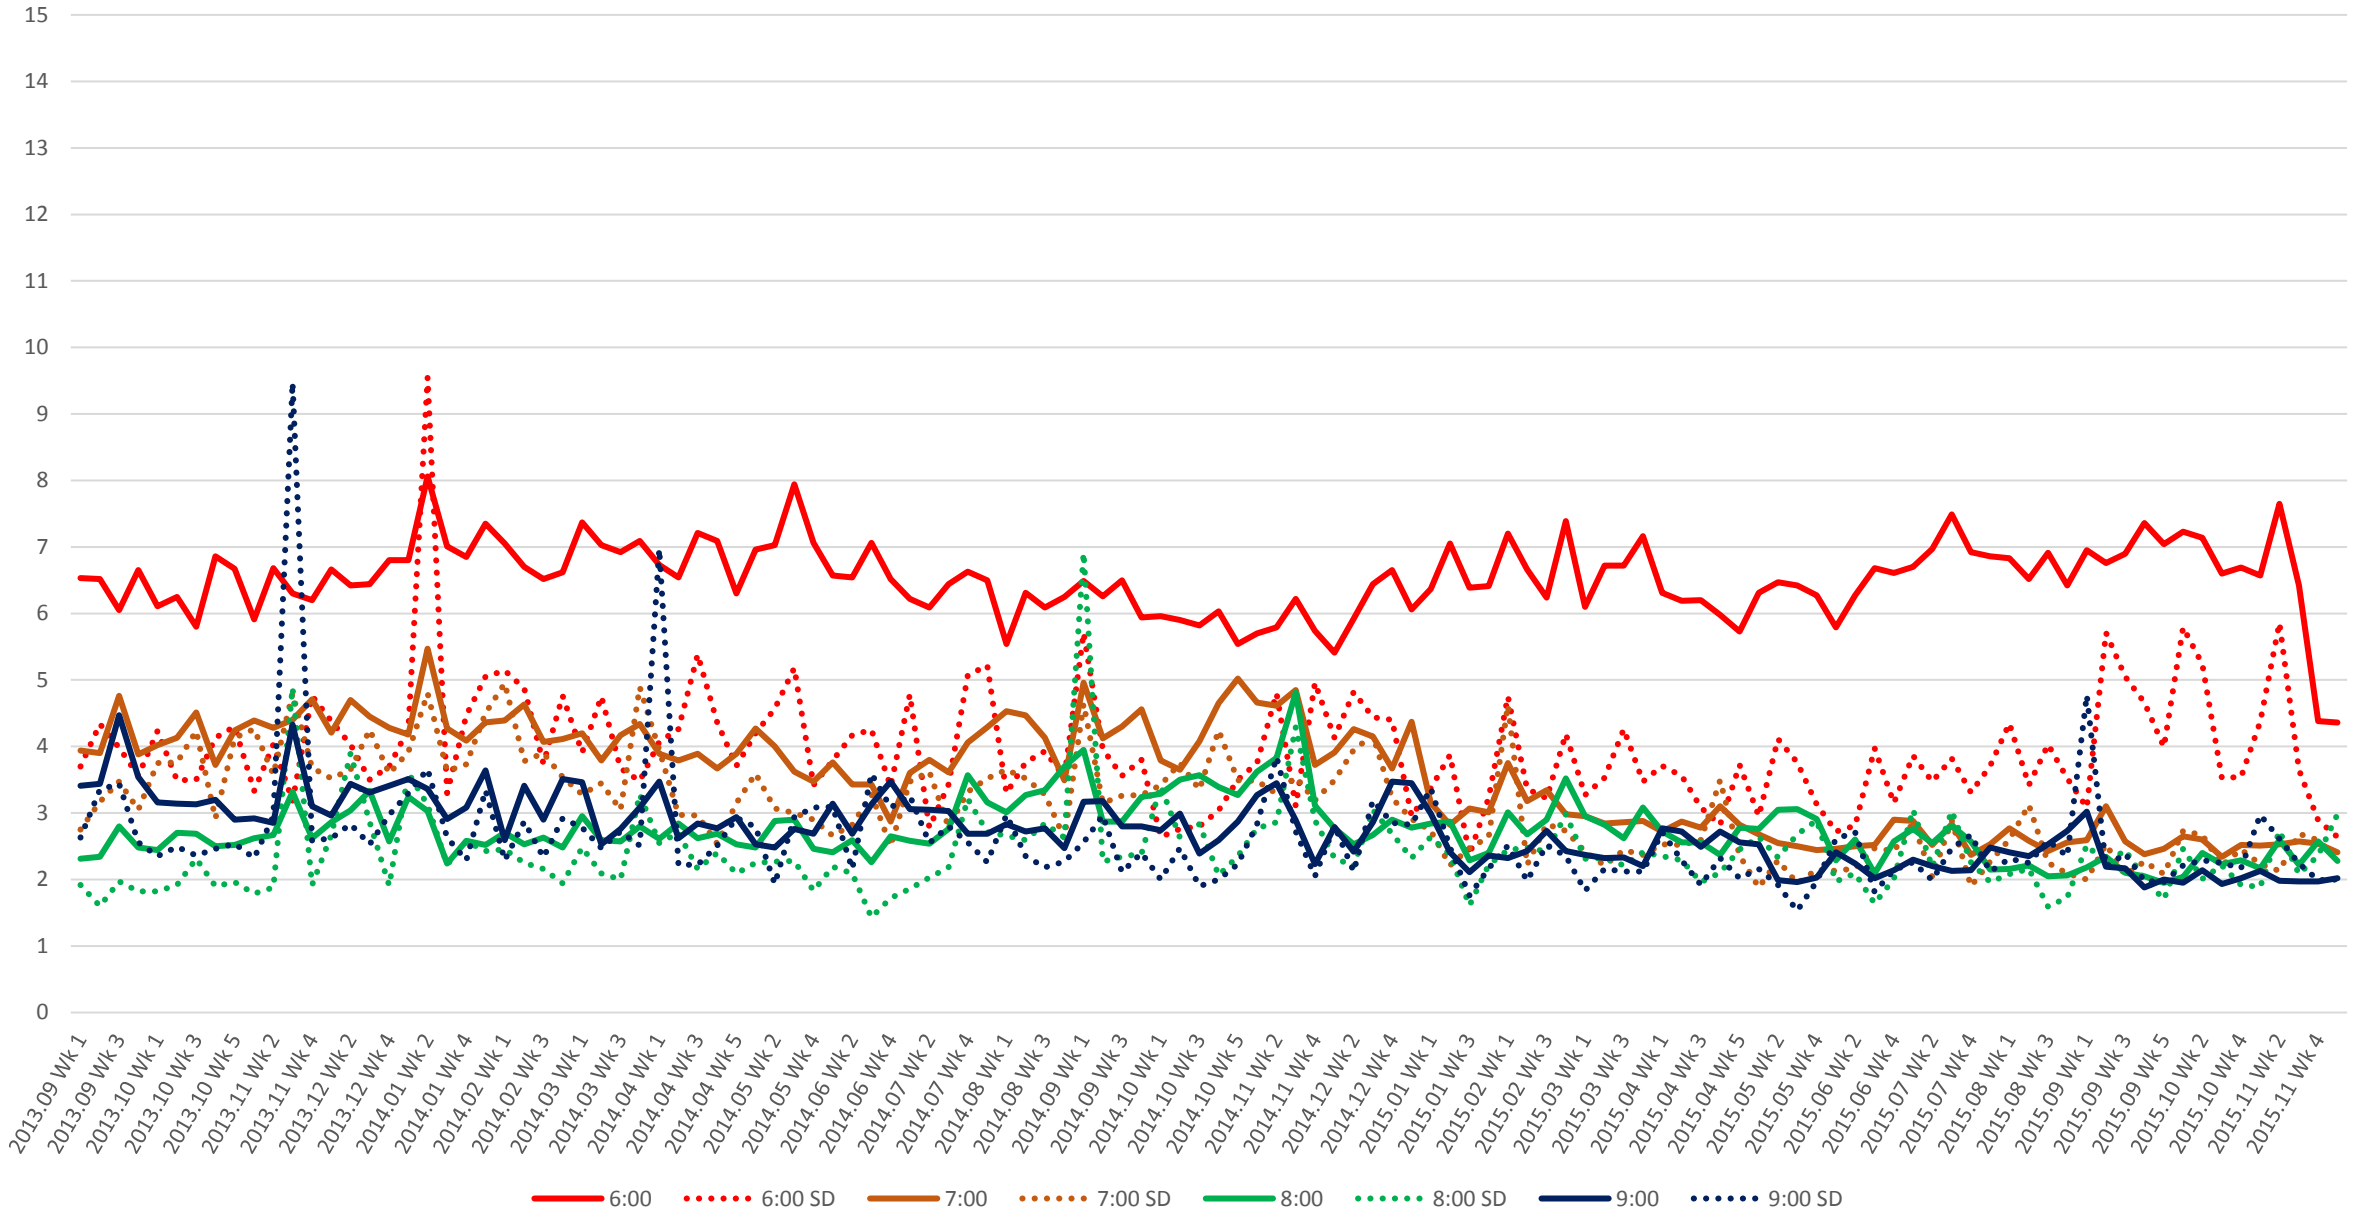

504 King Headways at Yonge Eastbound Morning

504 King Headways at Yonge Eastbound Middy

504 King Headways at Yonge Eastbound Afternoon

504 King Headways at Yonge Eastbound Evening