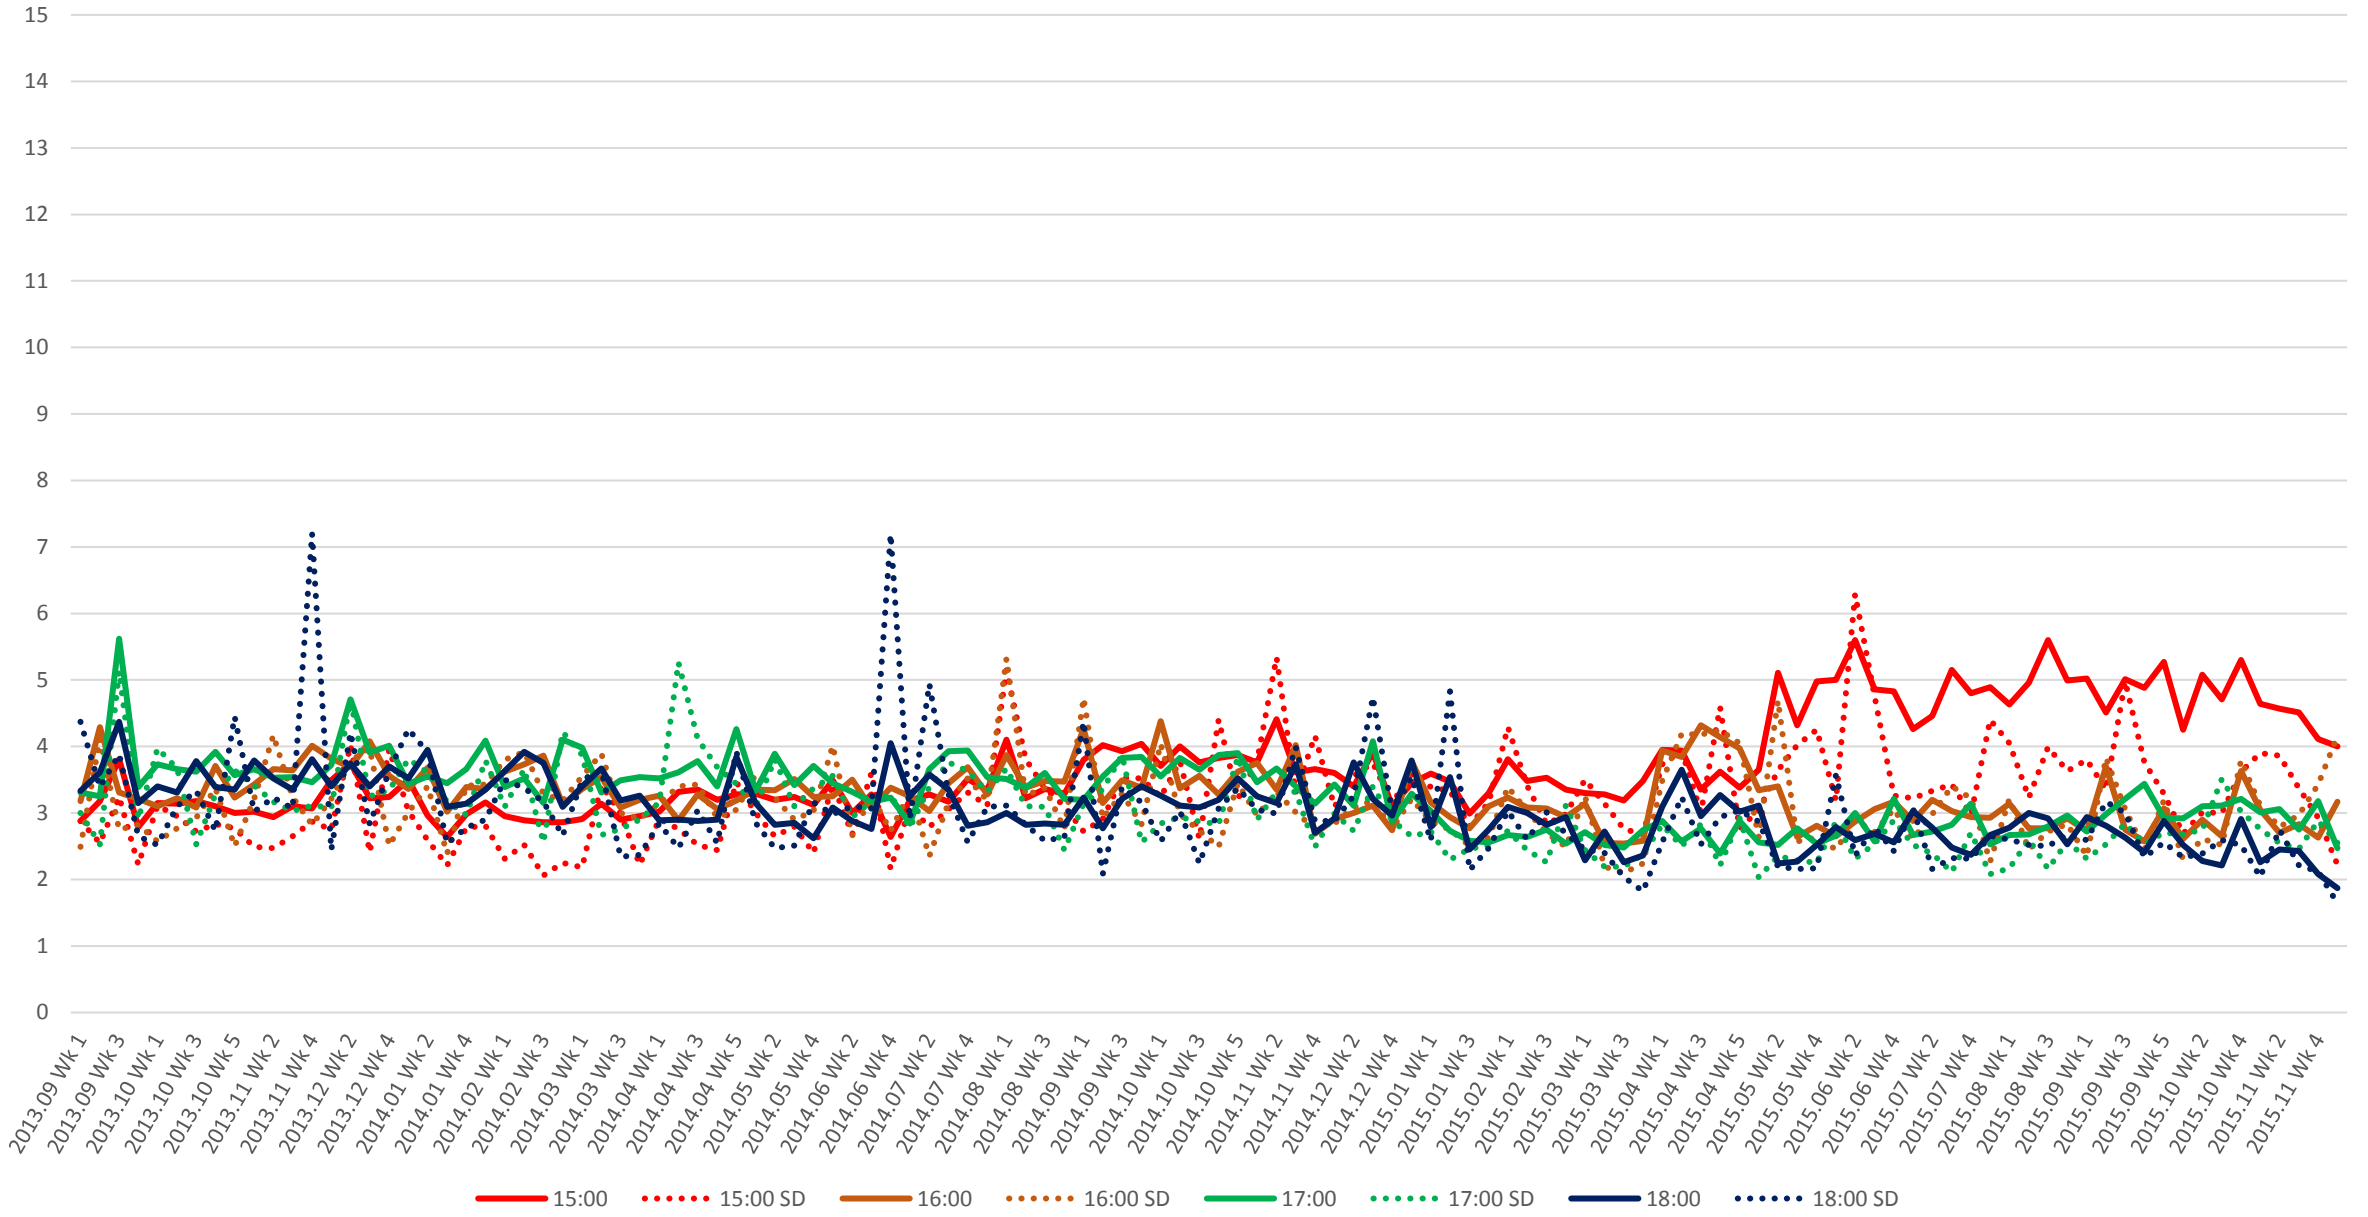

504 King Headways at Yonge Eastbound Morning

504 King Headways at Yonge Eastbound Middy

504 King Headways at Yonge Eastbound Afternoon

504 King Headways at Yonge Eastbound Evening