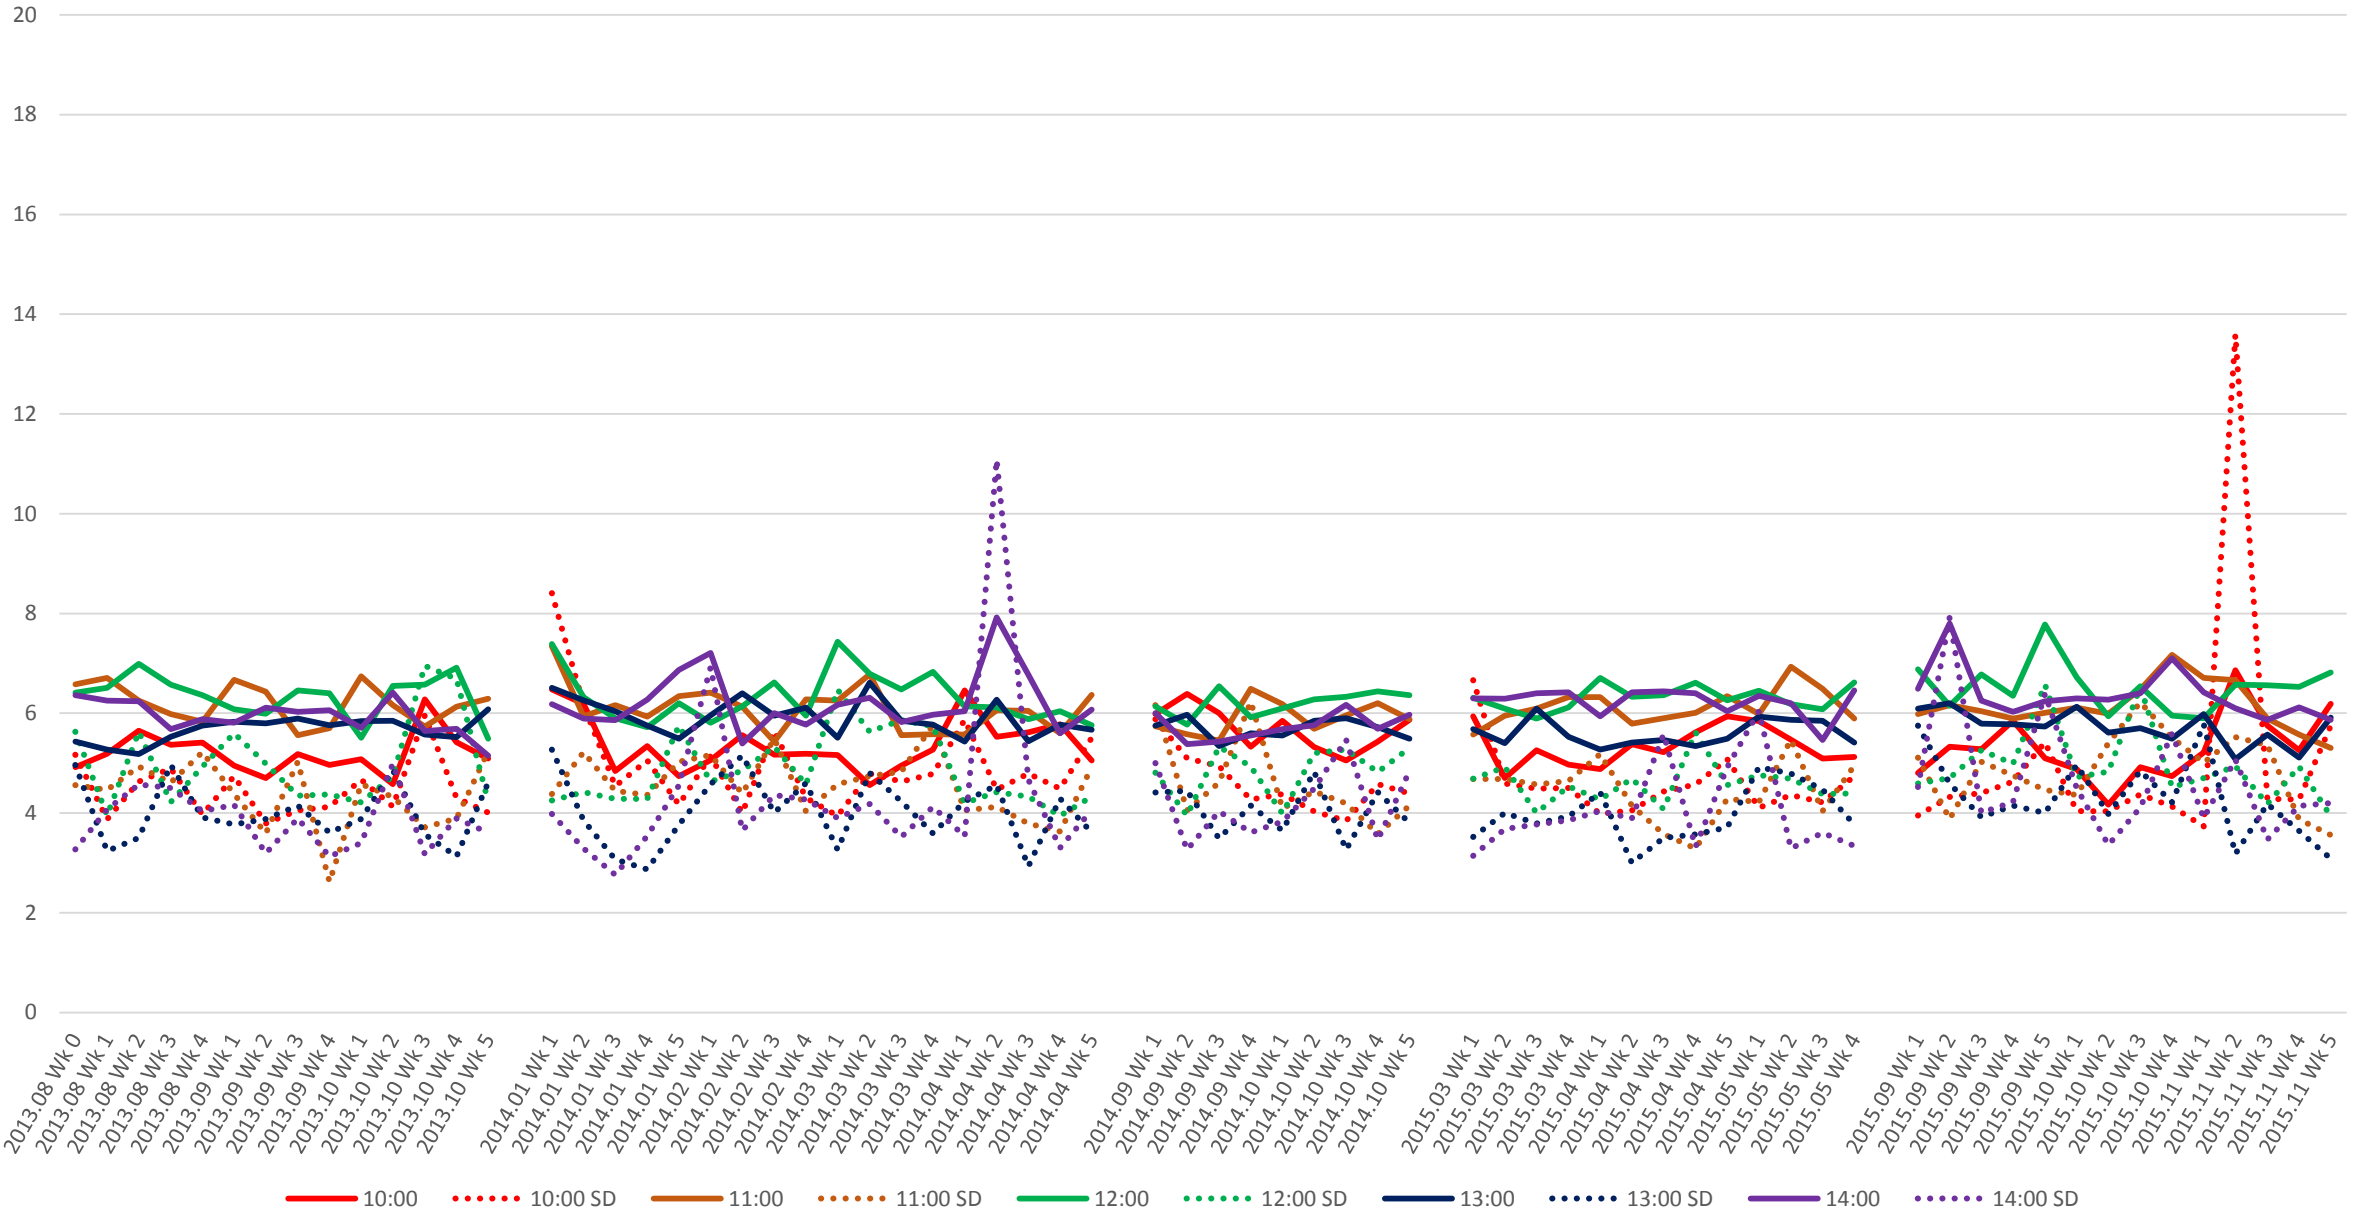

501 Queen Headways at Yonge St. Westbound Morning

501 Queen Headways at Yonge St. Westbound Midday

501 Queen Headways at Yonge St. Westbound Evening