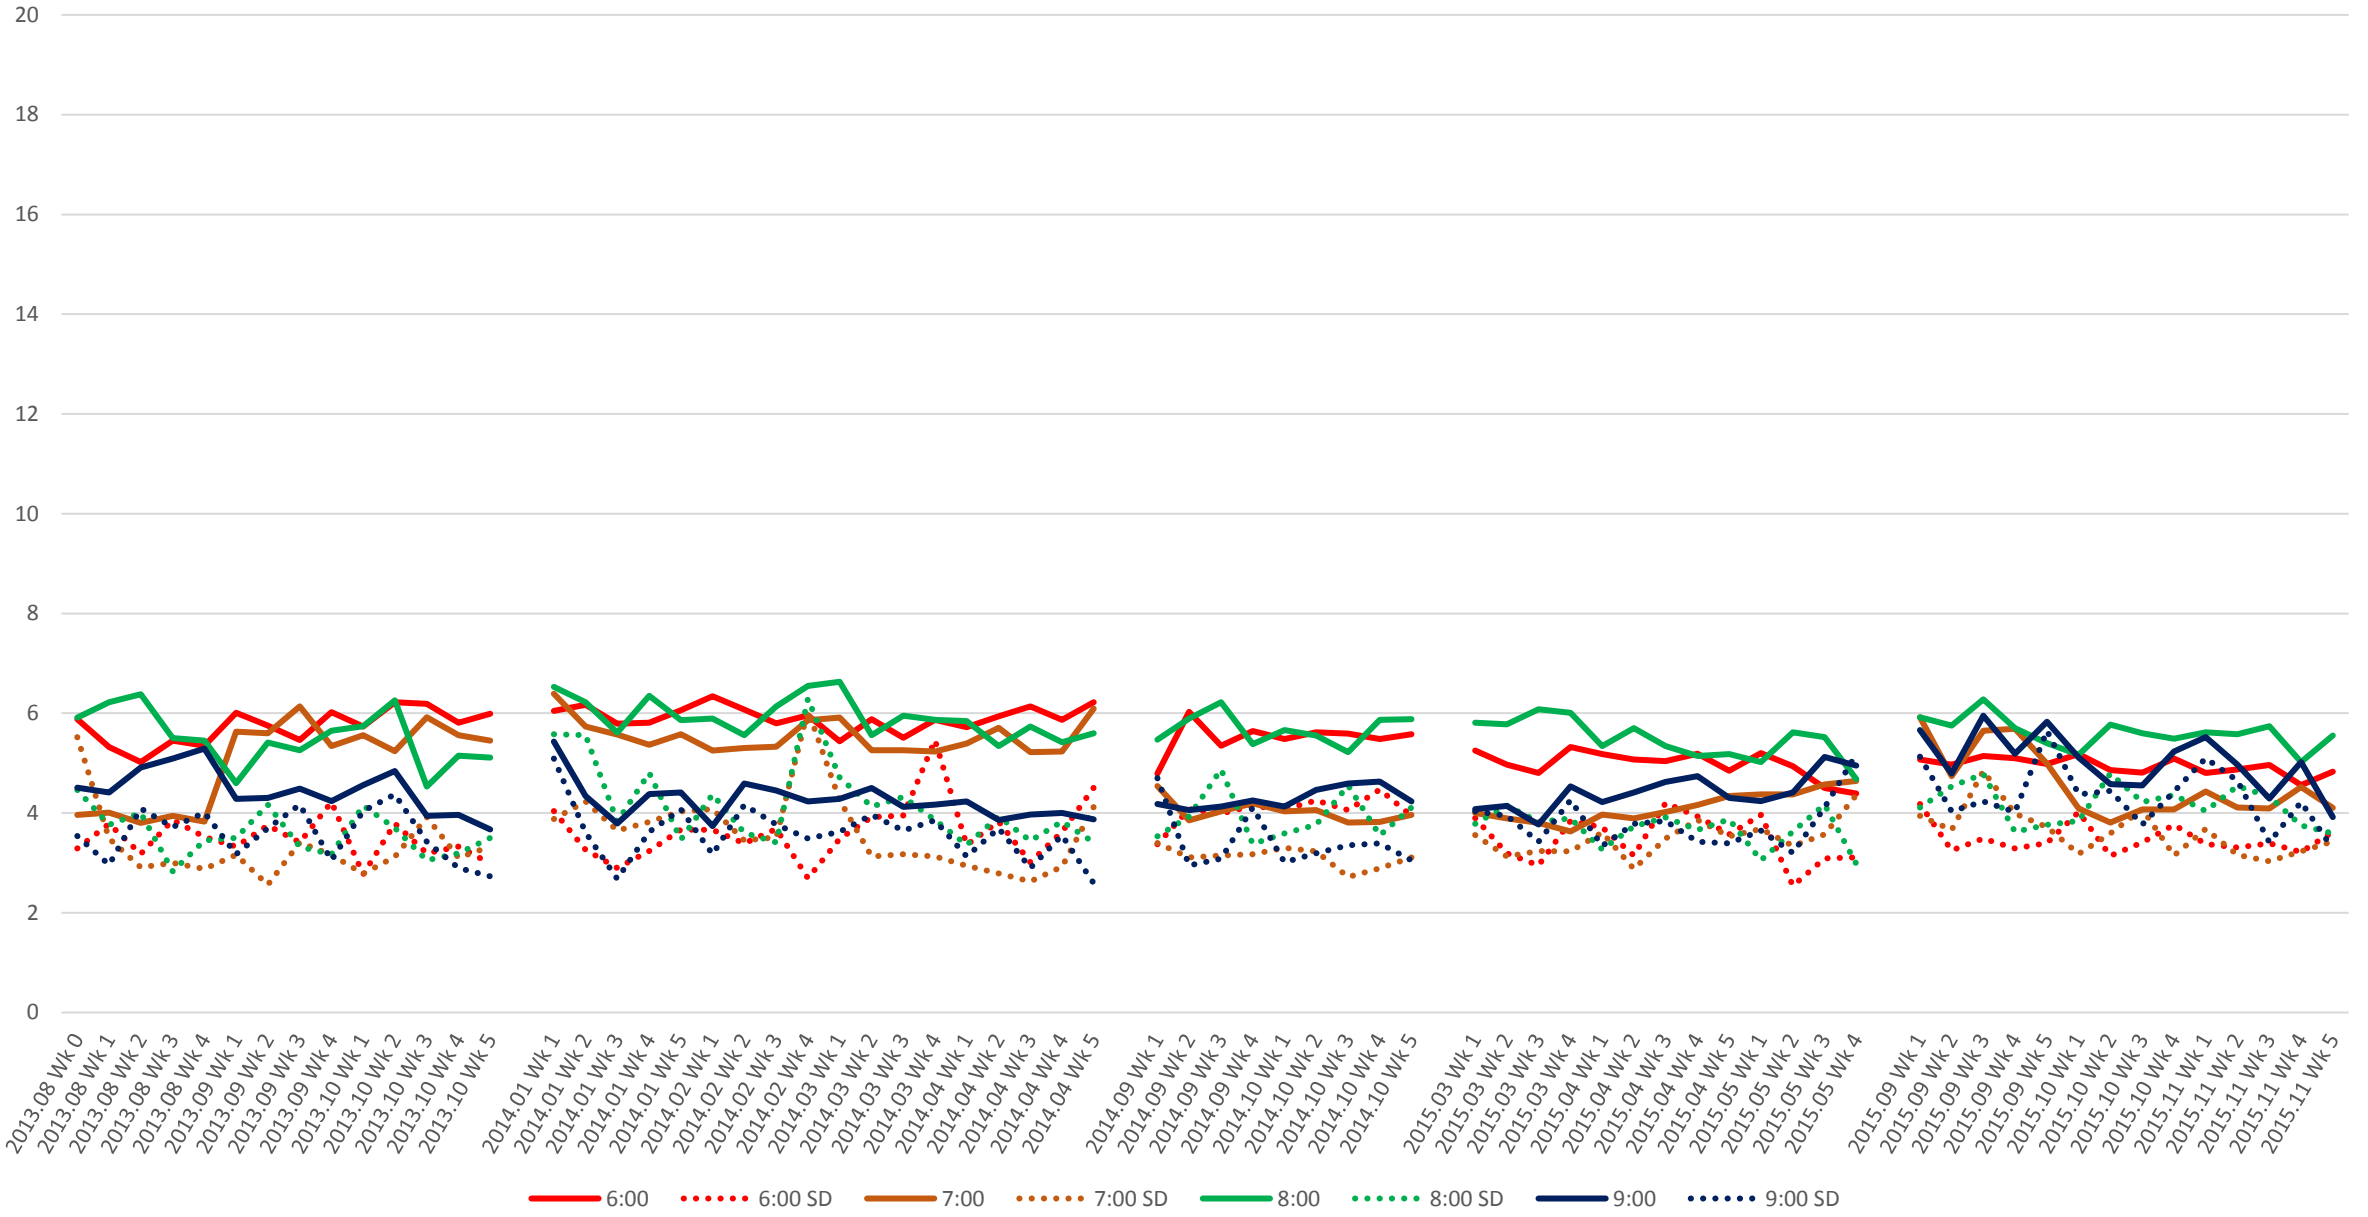

501 Queen Headways at Yonge St. Westbound Morning

501 Queen Headways at Yonge St. Westbound Midday

501 Queen Headways at Yonge St. Westbound Evening