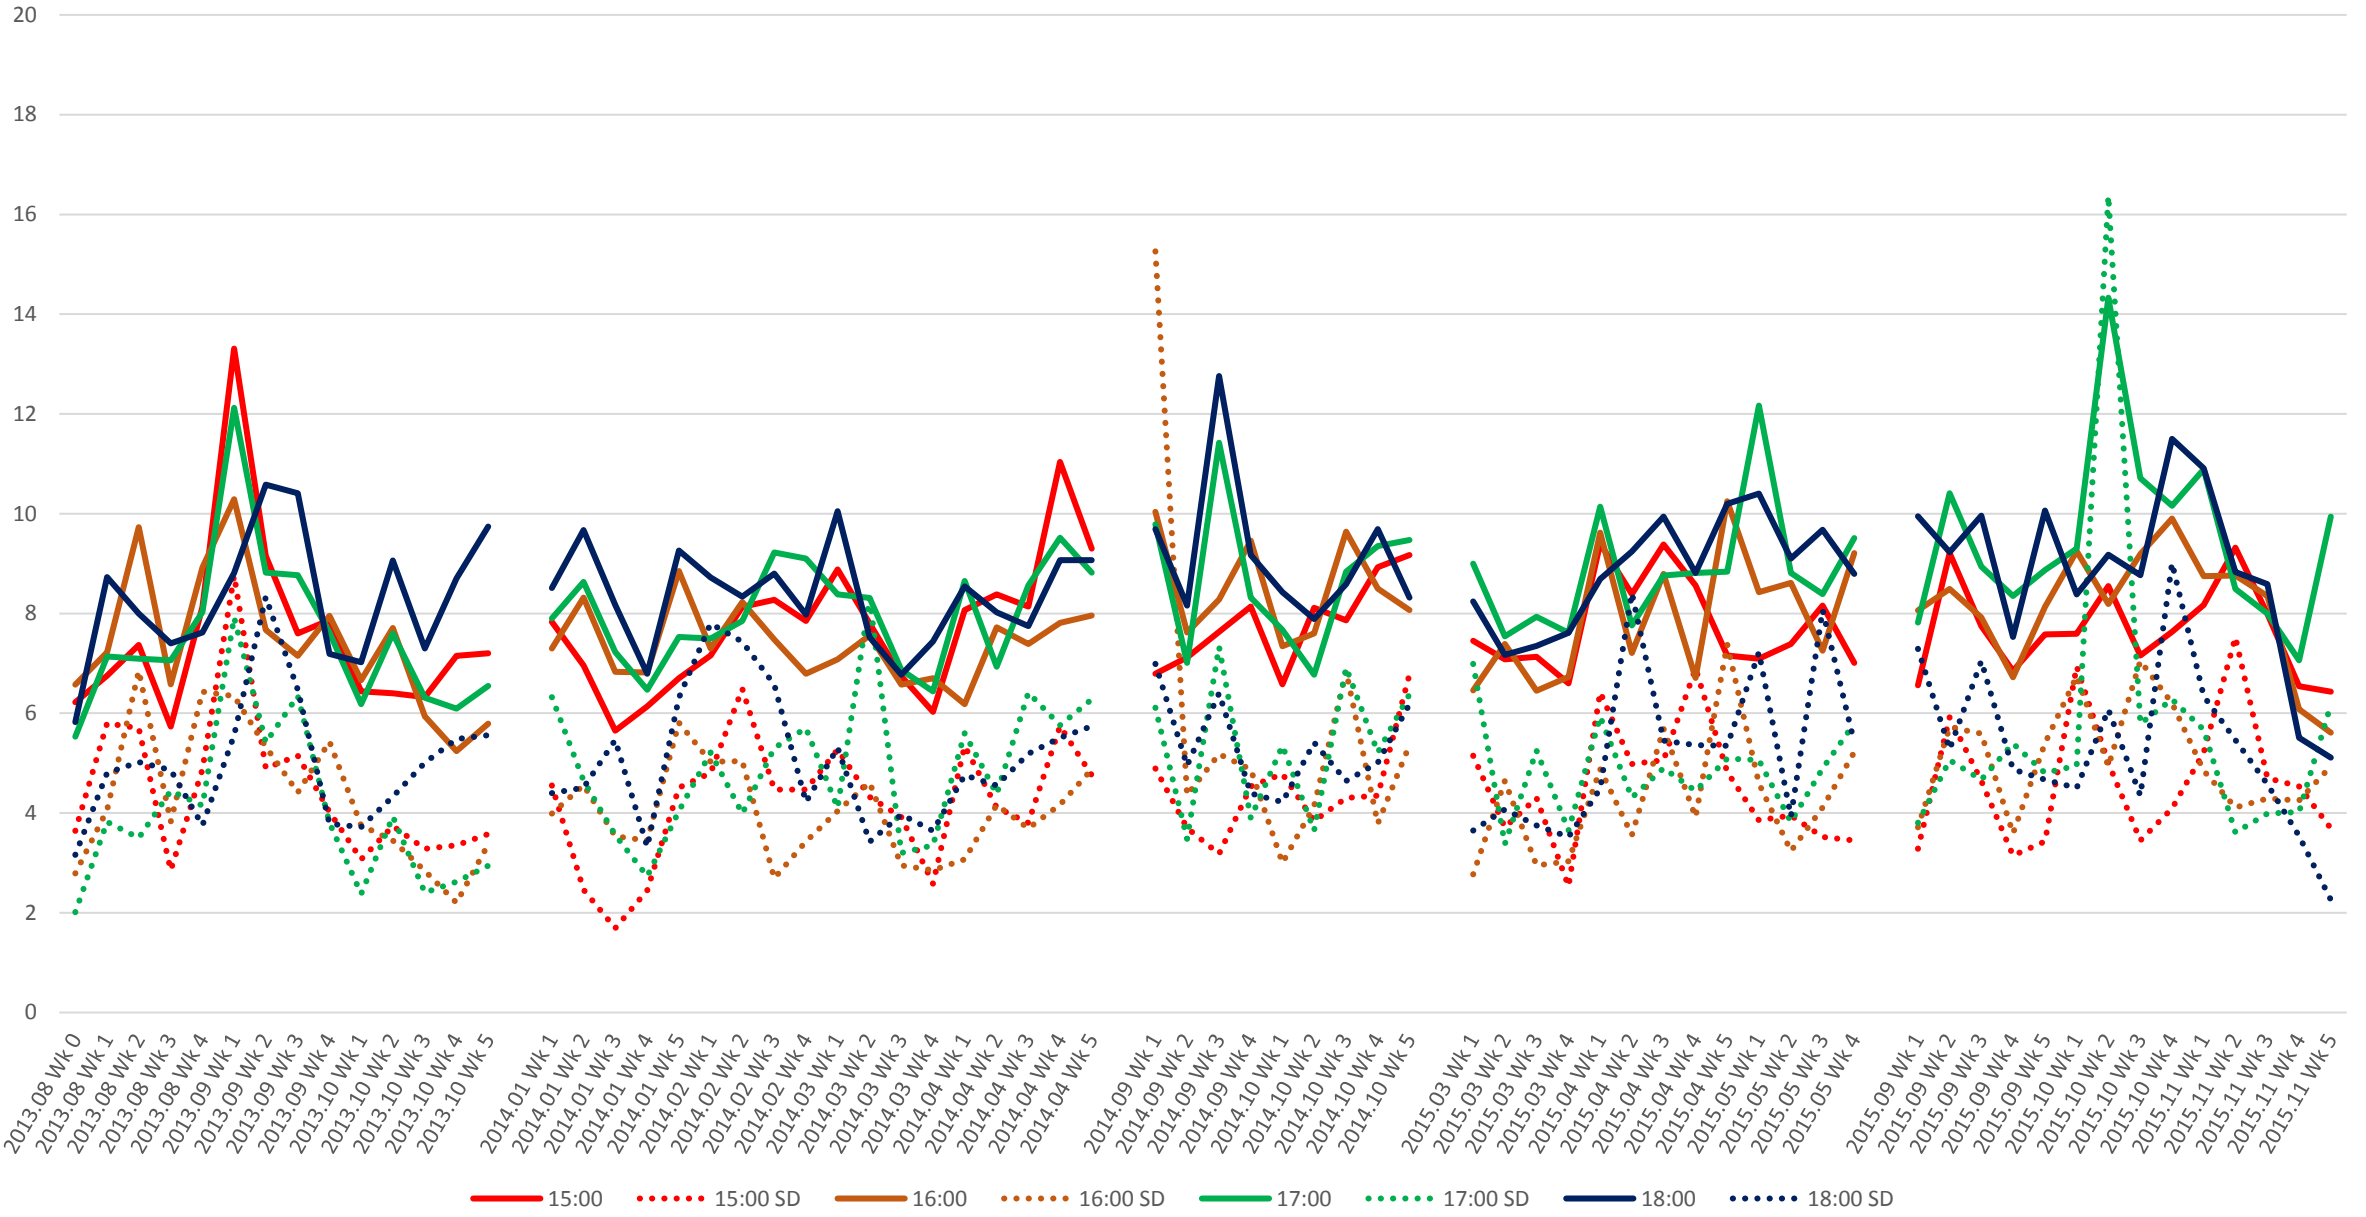

501 Queen Headways at Silver Birch Ave. Westbound Morning

501 Queen Headways at Silver Birch Ave. Westbound Midday

— 10:00 10:00 SD — 11:00 11:00 SD — 12:00 12:00 SD — 13:00 13:00 SD — 14:00 14:00 SD

501 Queen Headways at Silver Birch Ave. Westbound Afternoon

501 Queen Headways at Silver Birch Ave. Westbound Evening

— 19:00 19:00 SD — 20:00 20:00 SD — 21:00 21:00 SD — 22:00 22:00 SD — 23:00 23:00 SD