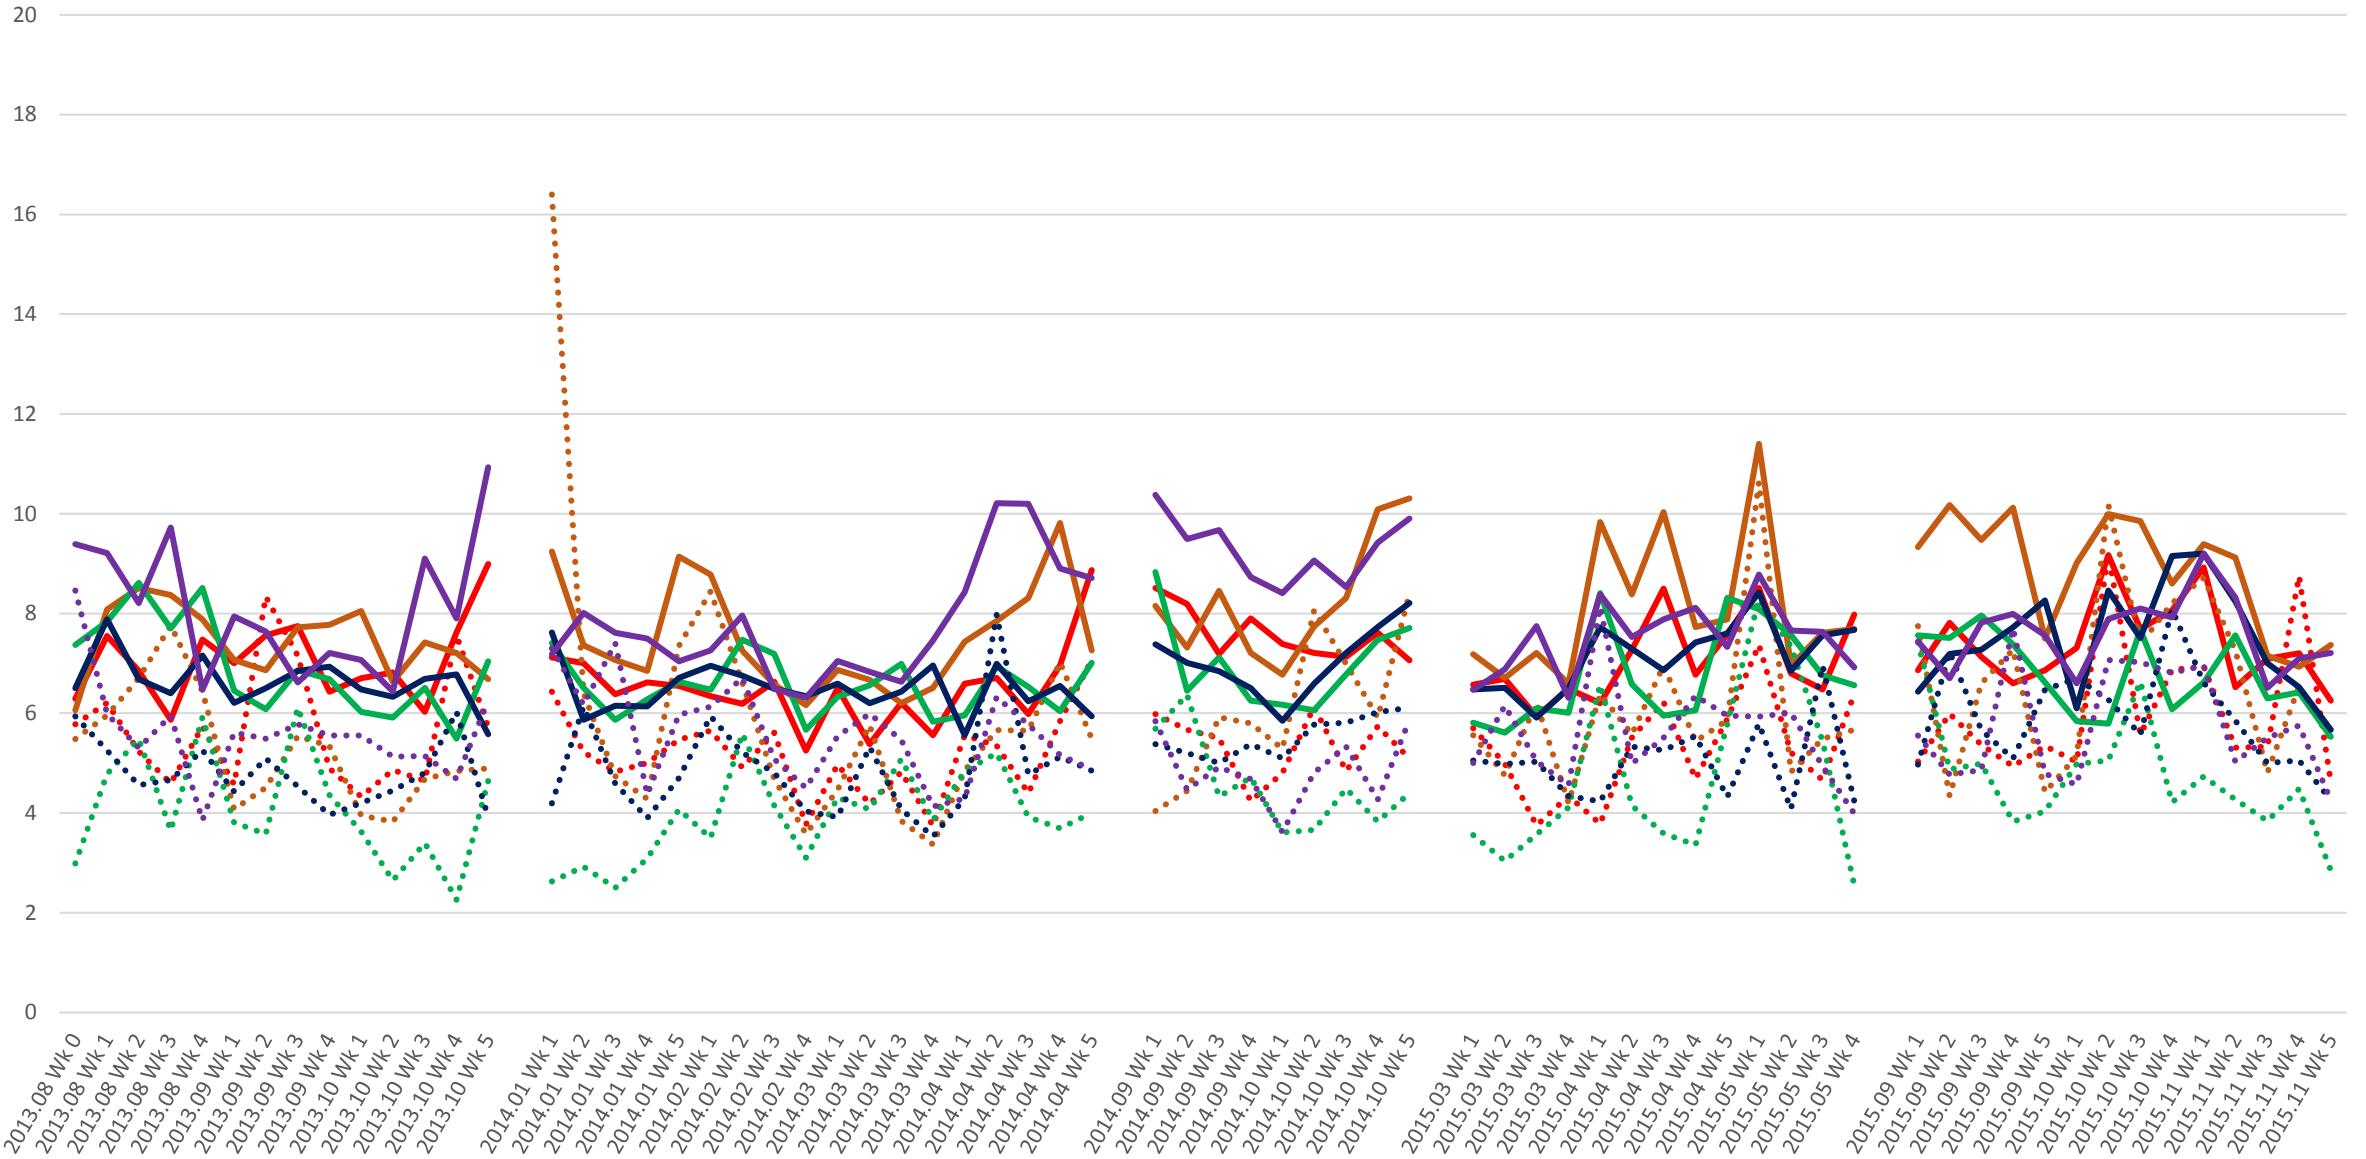

501 Queen Headways at Silver Birch Ave. Westbound Morning

501 Queen Headways at Silver Birch Ave. Westbound Midday

— 10:00 10:00 SD — 11:00 11:00 SD — 12:00 12:00 SD — 13:00 13:00 SD — 14:00 14:00 SD

501 Queen Headways at Silver Birch Ave. Westbound Afternoon

501 Queen Headways at Silver Birch Ave. Westbound Evening

— 19:00 19:00 SD — 20:00 20:00 SD — 21:00 21:00 SD — 22:00 22:00 SD — 23:00 23:00 SD