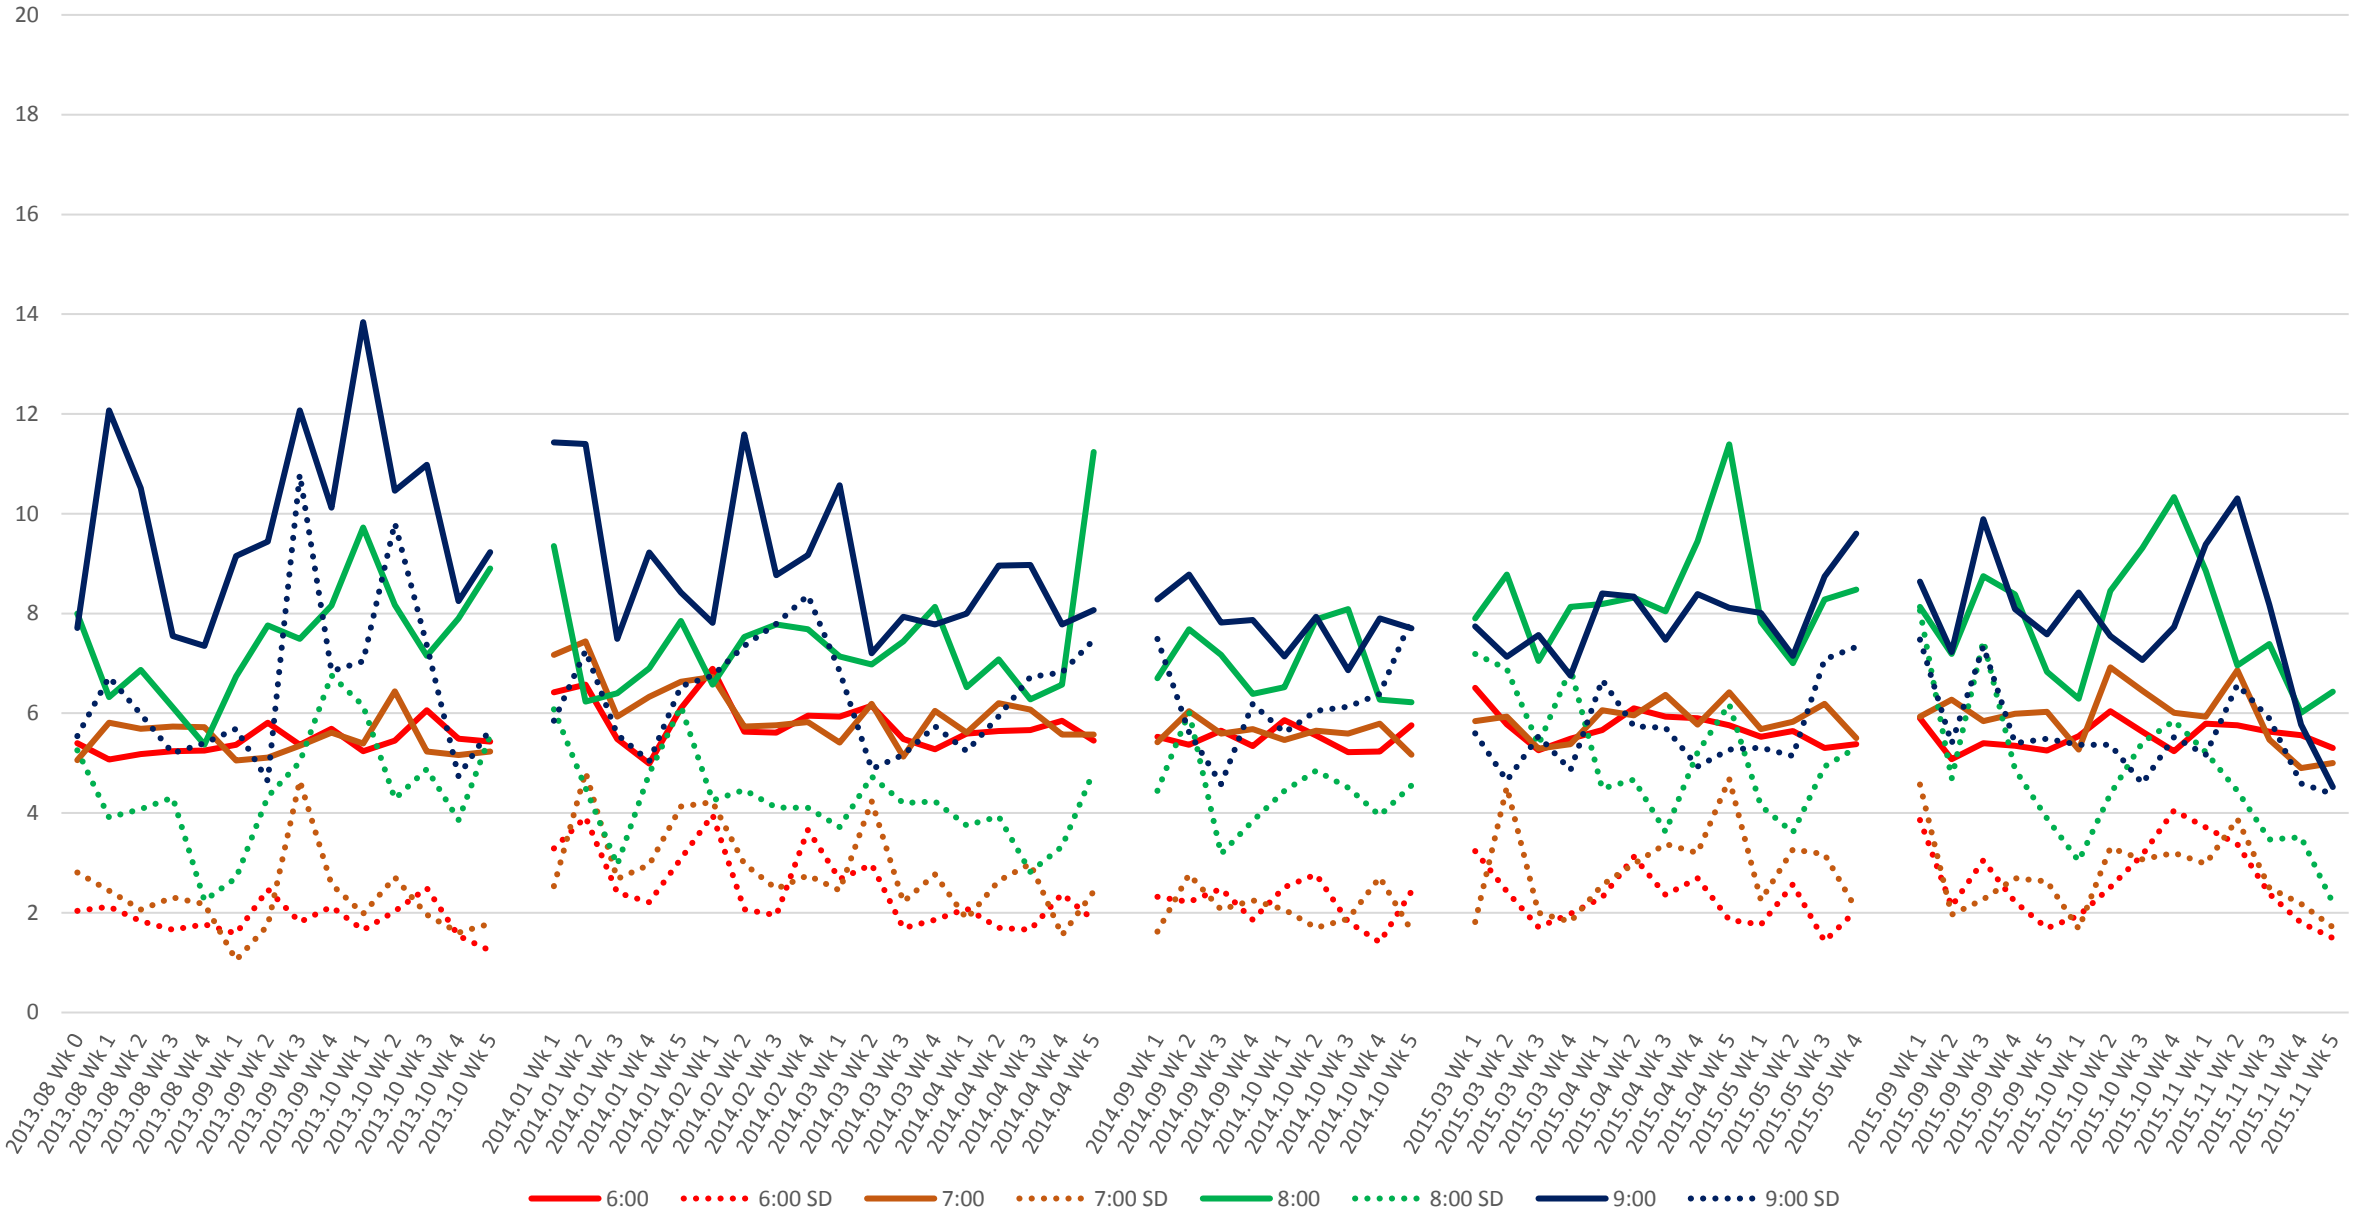

501 Queen Headways at Silver Birch Ave. Westbound Morning

501 Queen Headways at Silver Birch Ave. Westbound Midday

— 10:00 10:00 SD — 11:00 11:00 SD — 12:00 12:00 SD — 13:00 13:00 SD — 14:00 14:00 SD

501 Queen Headways at Silver Birch Ave. Westbound Afternoon

501 Queen Headways at Silver Birch Ave. Westbound Evening

— 19:00 19:00 SD — 20:00 20:00 SD — 21:00 21:00 SD — 22:00 22:00 SD — 23:00 23:00 SD