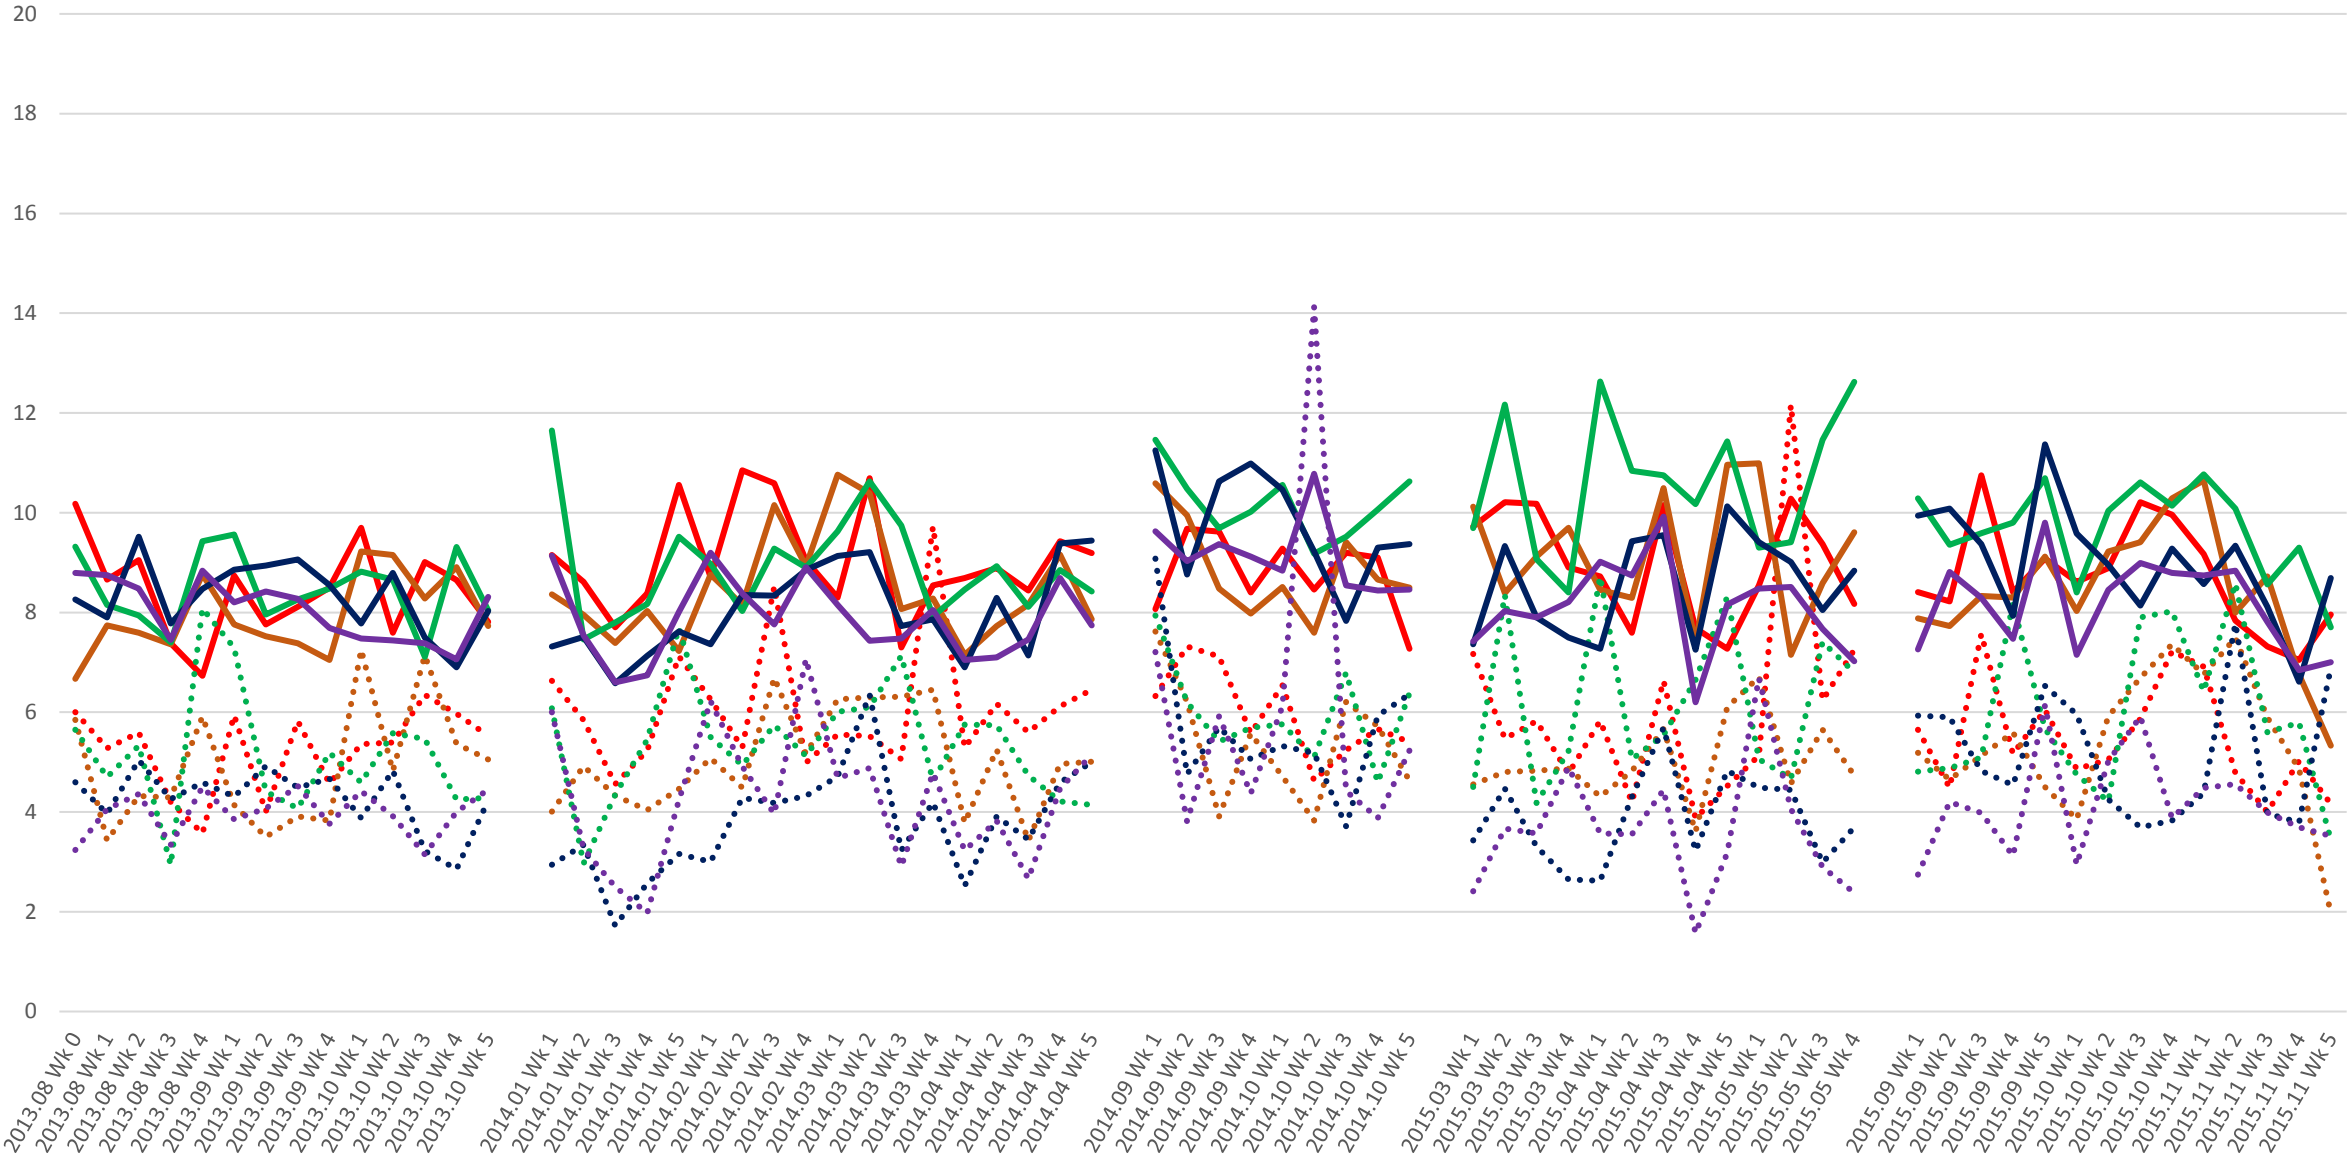

501 Queen Headways at Silver Birch Ave. Westbound Morning

501 Queen Headways at Silver Birch Ave. Westbound Midday

— 10:00 10:00 SD — 11:00 11:00 SD — 12:00 12:00 SD — 13:00 13:00 SD — 14:00 14:00 SD

501 Queen Headways at Silver Birch Ave. Westbound Afternoon

501 Queen Headways at Silver Birch Ave. Westbound Evening

— 19:00 19:00 SD — 20:00 20:00 SD — 21:00 21:00 SD — 22:00 22:00 SD — 23:00 23:00 SD