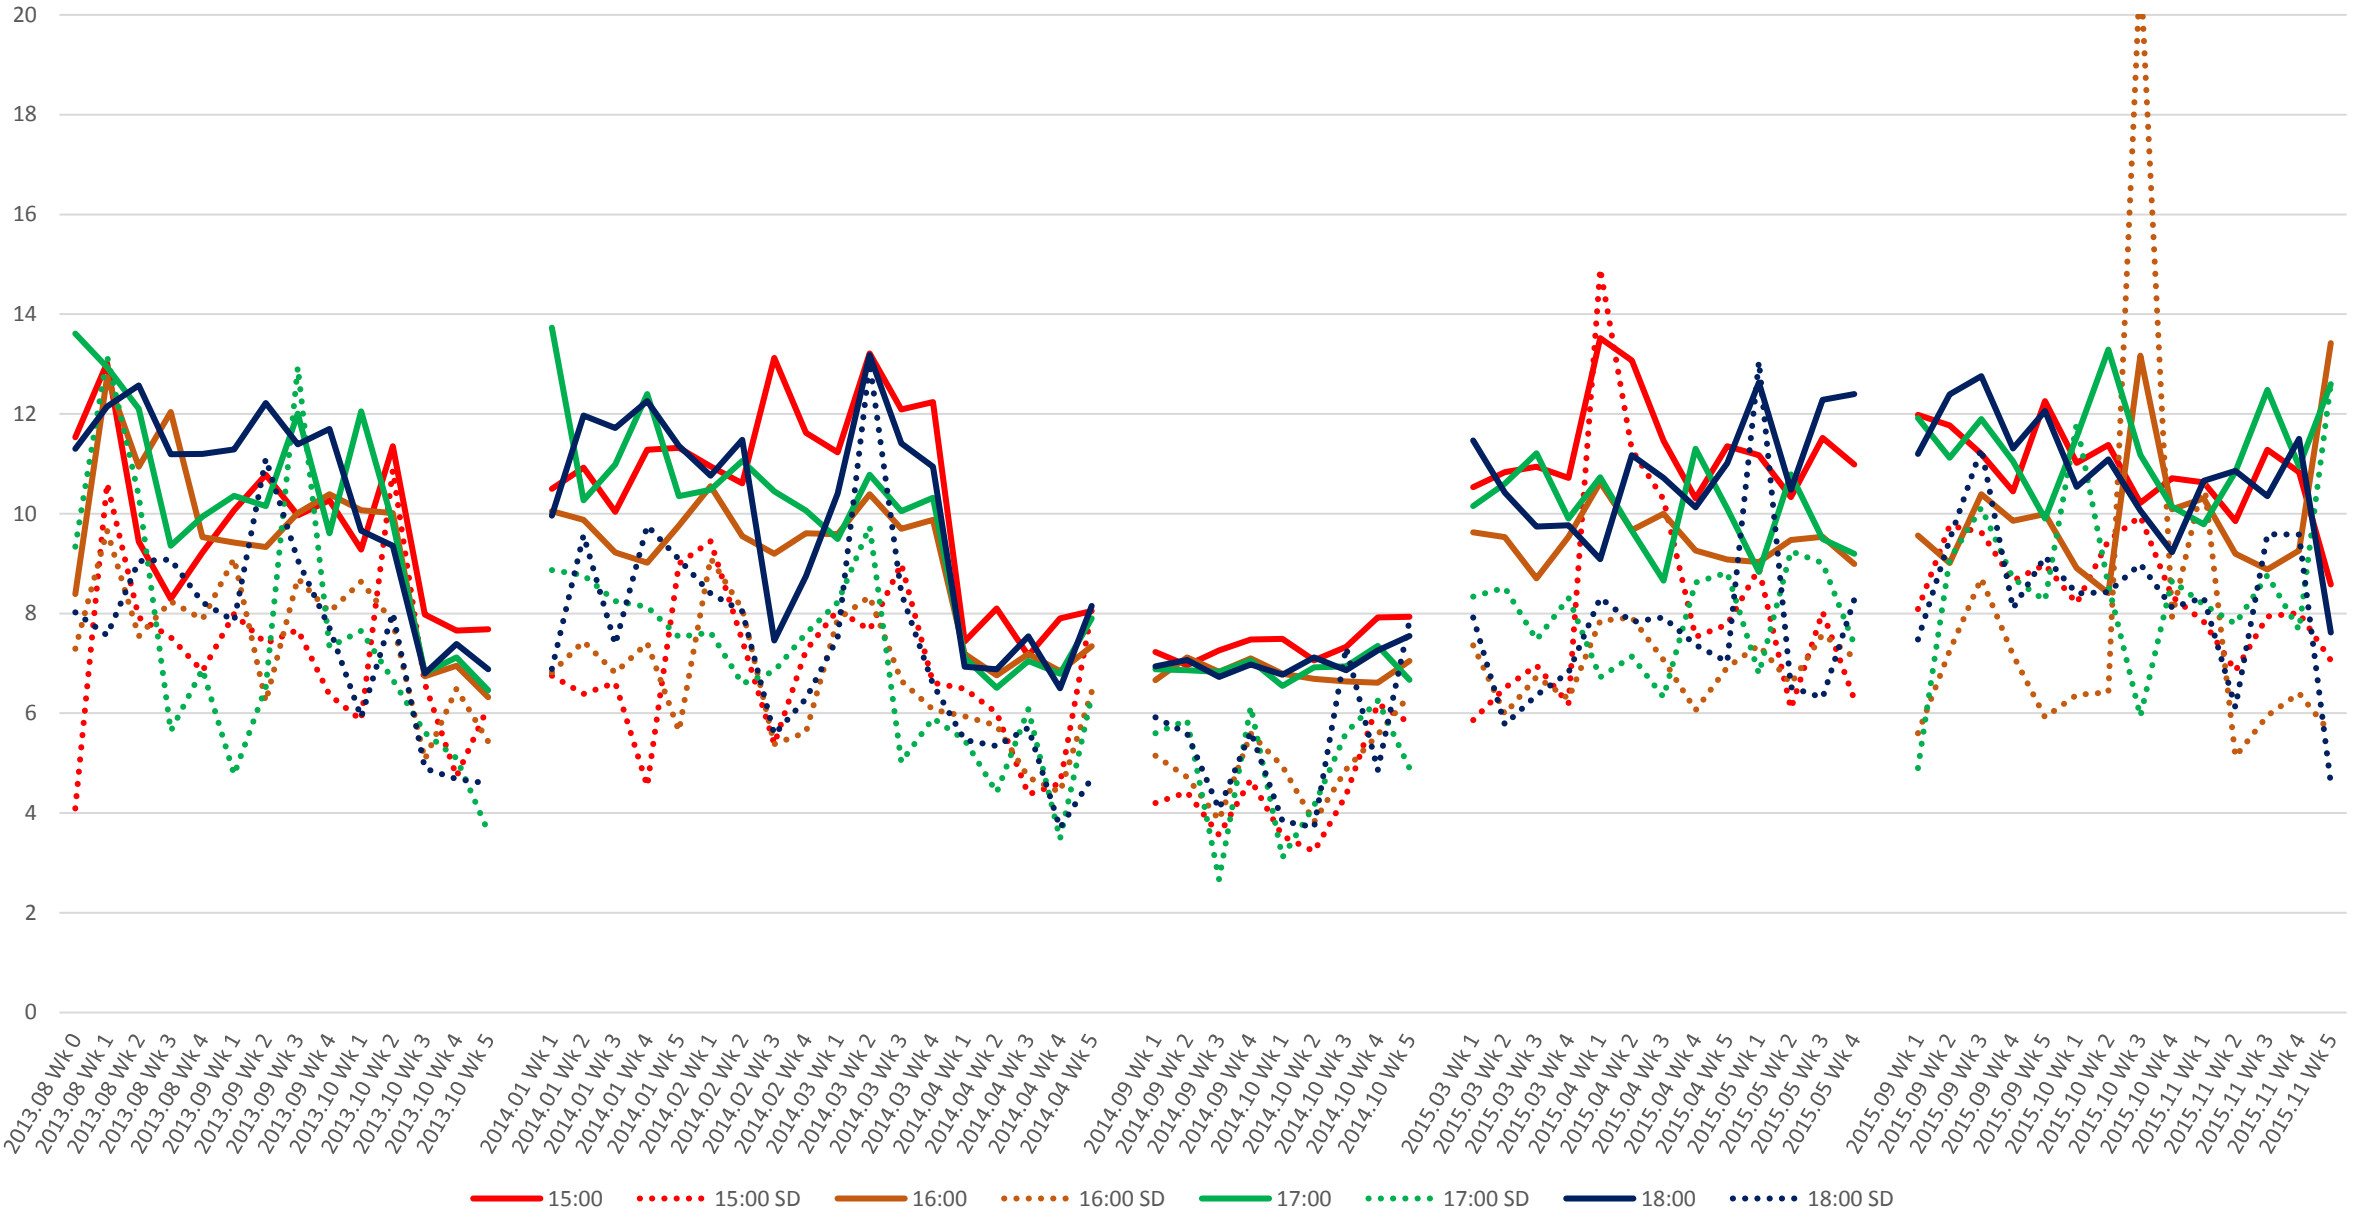

501 Queen Headways at Royal York Westbound Morning

501 Queen Headways at Royal York Westbound Middy

— 10:00 ···· 10:00 SD — 11:00 ···· 11:00 SD — 12:00 ···· 12:00 SD — 13:00 ···· 13:00 SD — 14:00 ···· 14:00 SD

501 Queen Headways at Royal York Westbound Afternoon

501 Queen Headways at Royal York Westbound Evening

— 19:00 ···· 19:00 SD — 20:00 ···· 20:00 SD — 21:00 ···· 21:00 SD — 22:00 ···· 22:00 SD — 23:00 ···· 23:00 SD