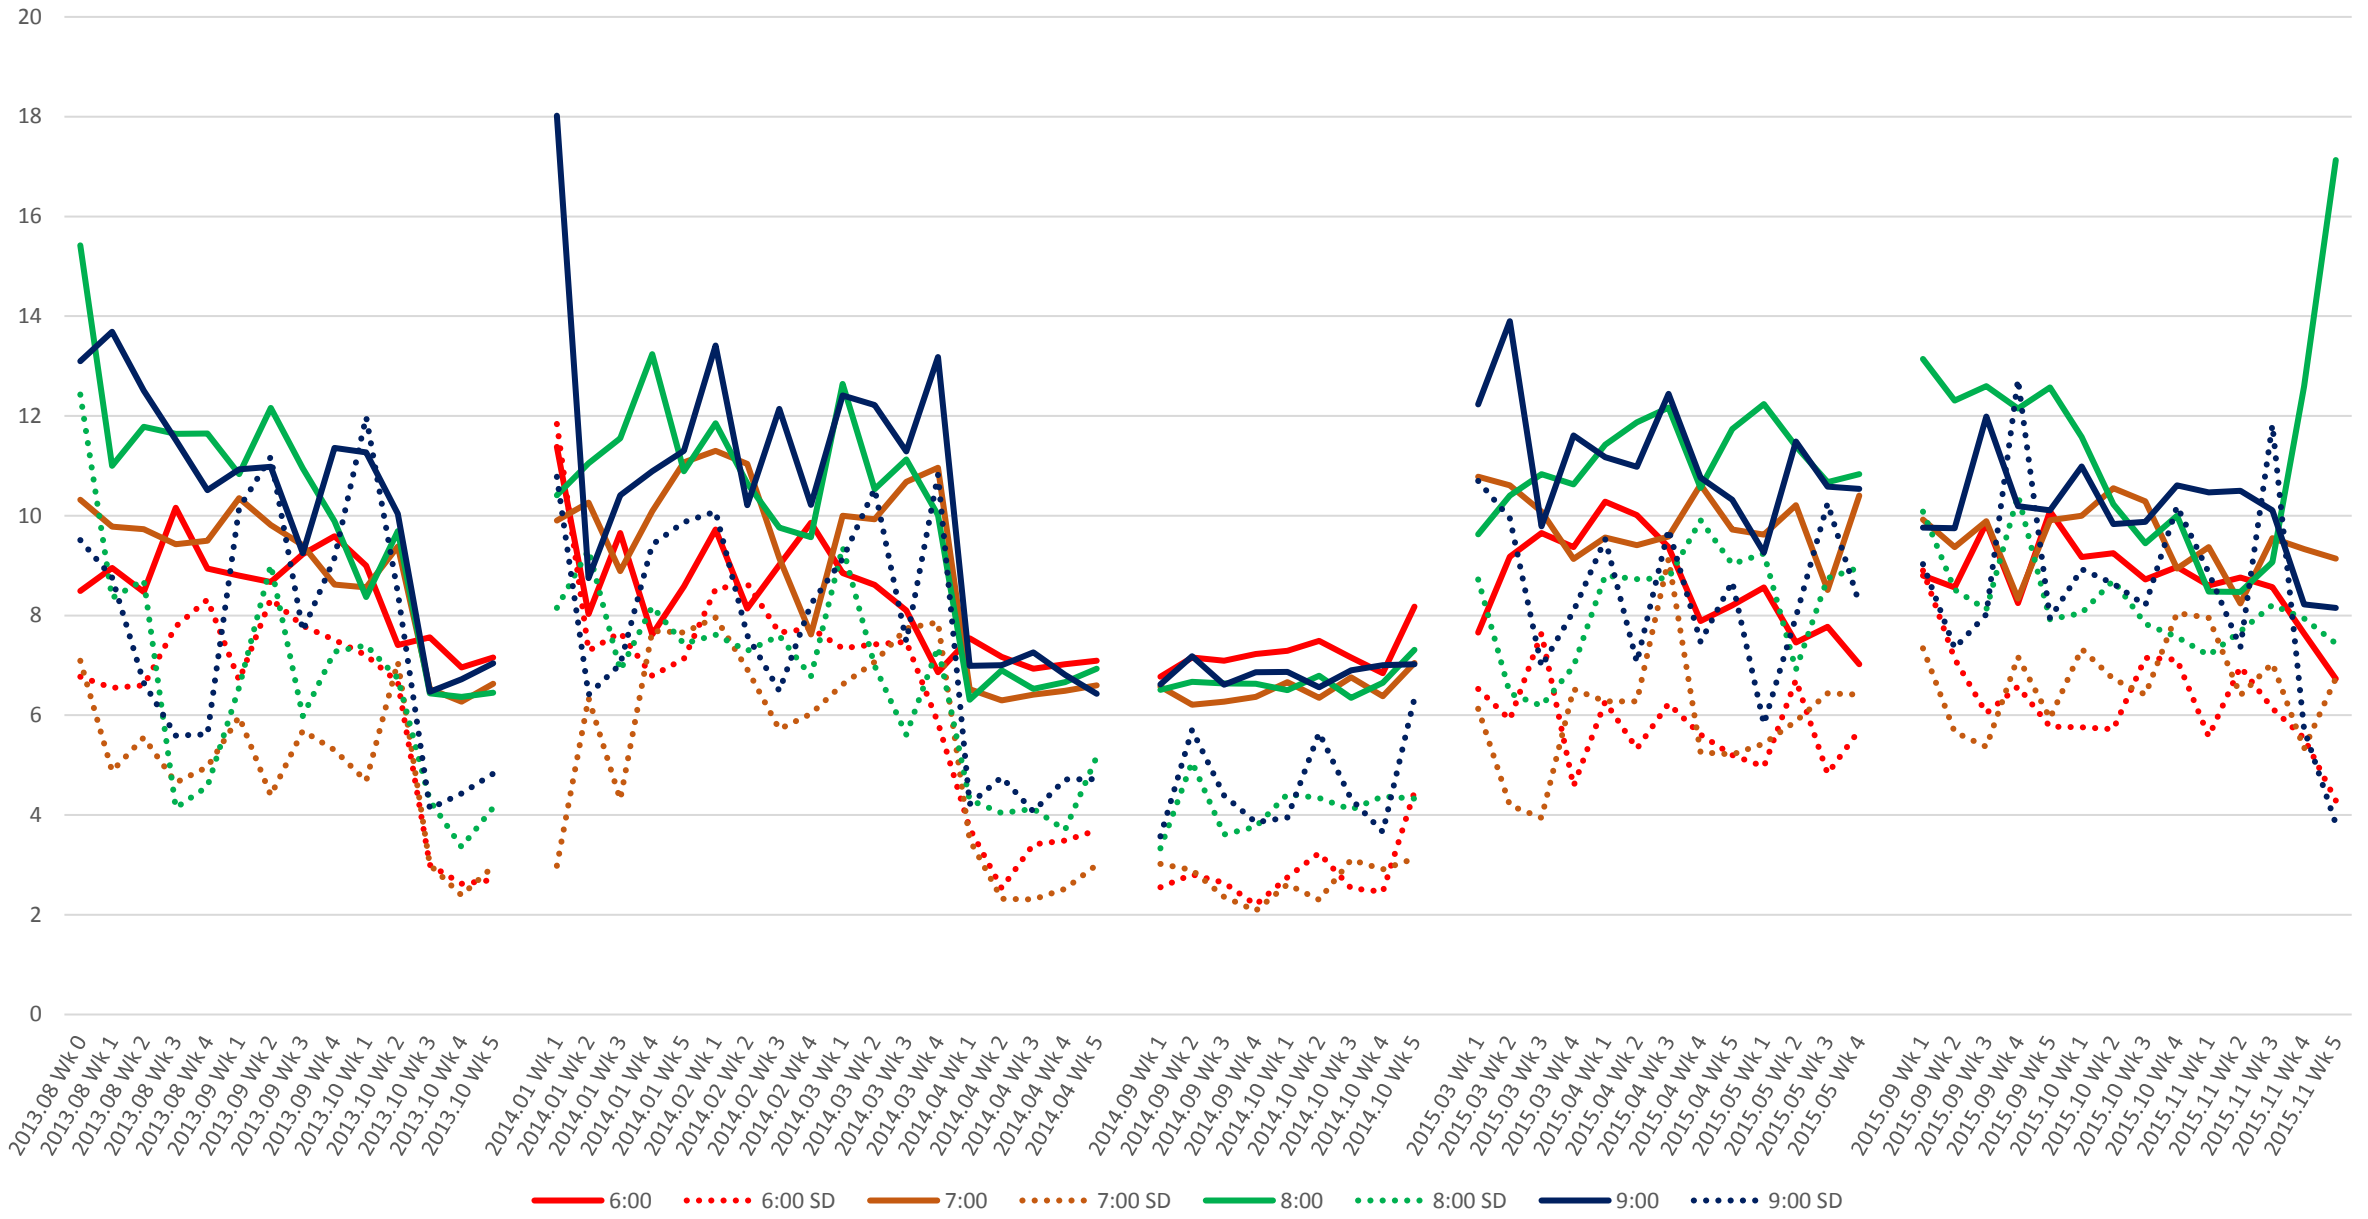

501 Queen Headways at Royal York Westbound Morning

501 Queen Headways at Royal York Westbound Middy

— 10:00 ···· 10:00 SD — 11:00 ···· 11:00 SD — 12:00 ···· 12:00 SD — 13:00 ···· 13:00 SD — 14:00 ···· 14:00 SD

501 Queen Headways at Royal York Westbound Afternoon

501 Queen Headways at Royal York Westbound Evening

— 19:00 ···· 19:00 SD — 20:00 ···· 20:00 SD — 21:00 ···· 21:00 SD — 22:00 ···· 22:00 SD — 23:00 ···· 23:00 SD