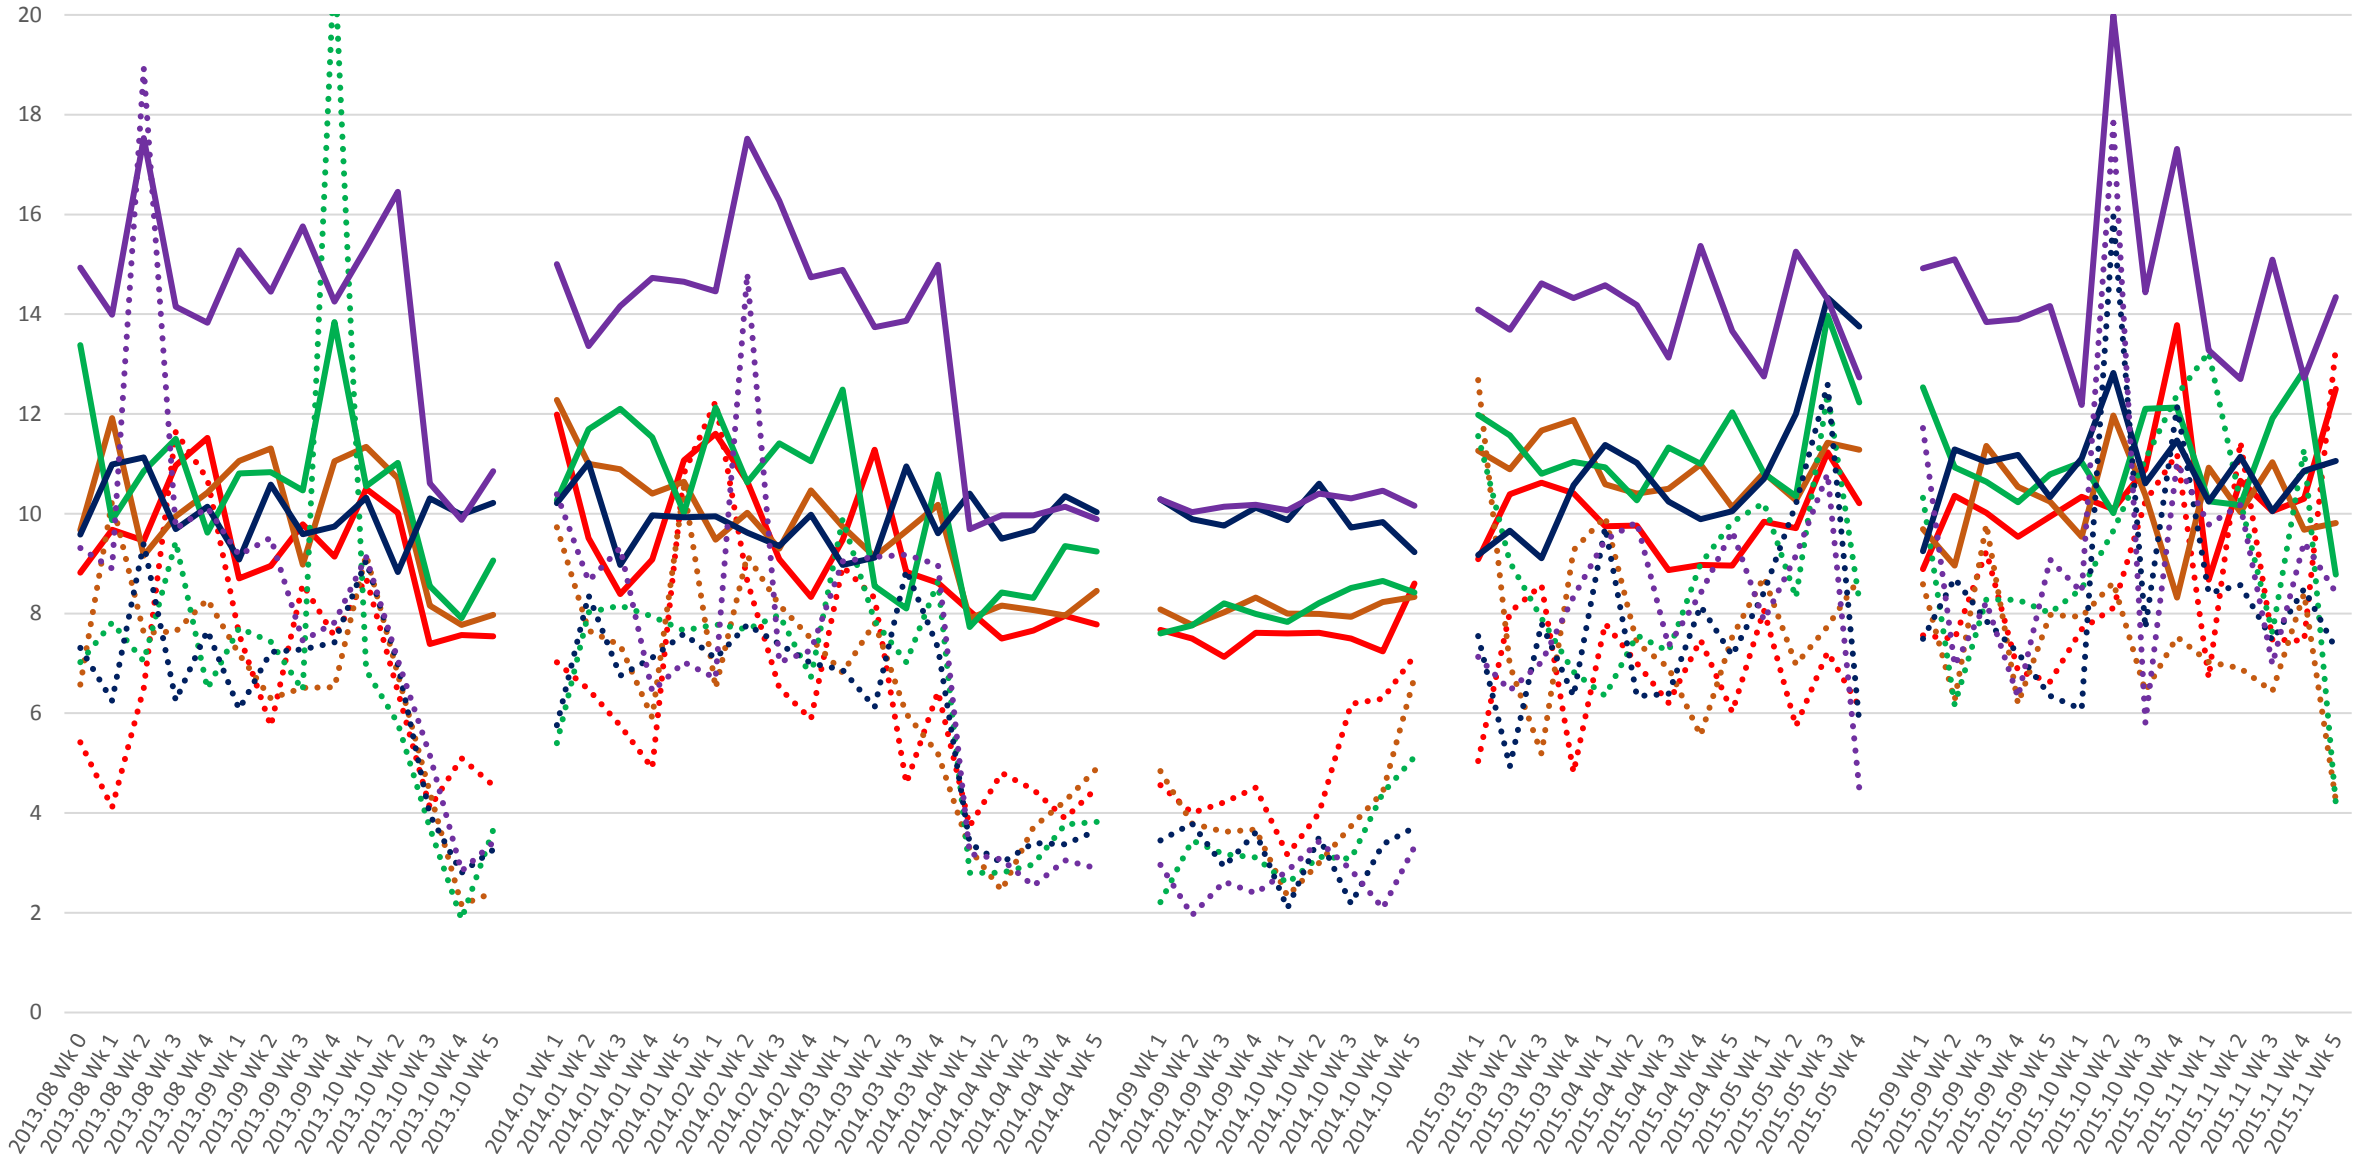

501 Queen Headways at Royal York Westbound Morning

501 Queen Headways at Royal York Westbound Middy

— 10:00 ···· 10:00 SD — 11:00 ···· 11:00 SD — 12:00 ···· 12:00 SD — 13:00 ···· 13:00 SD — 14:00 ···· 14:00 SD

501 Queen Headways at Royal York Westbound Afternoon

501 Queen Headways at Royal York Westbound Evening

— 19:00 ···· 19:00 SD — 20:00 ···· 20:00 SD — 21:00 ···· 21:00 SD — 22:00 ···· 22:00 SD — 23:00 ···· 23:00 SD