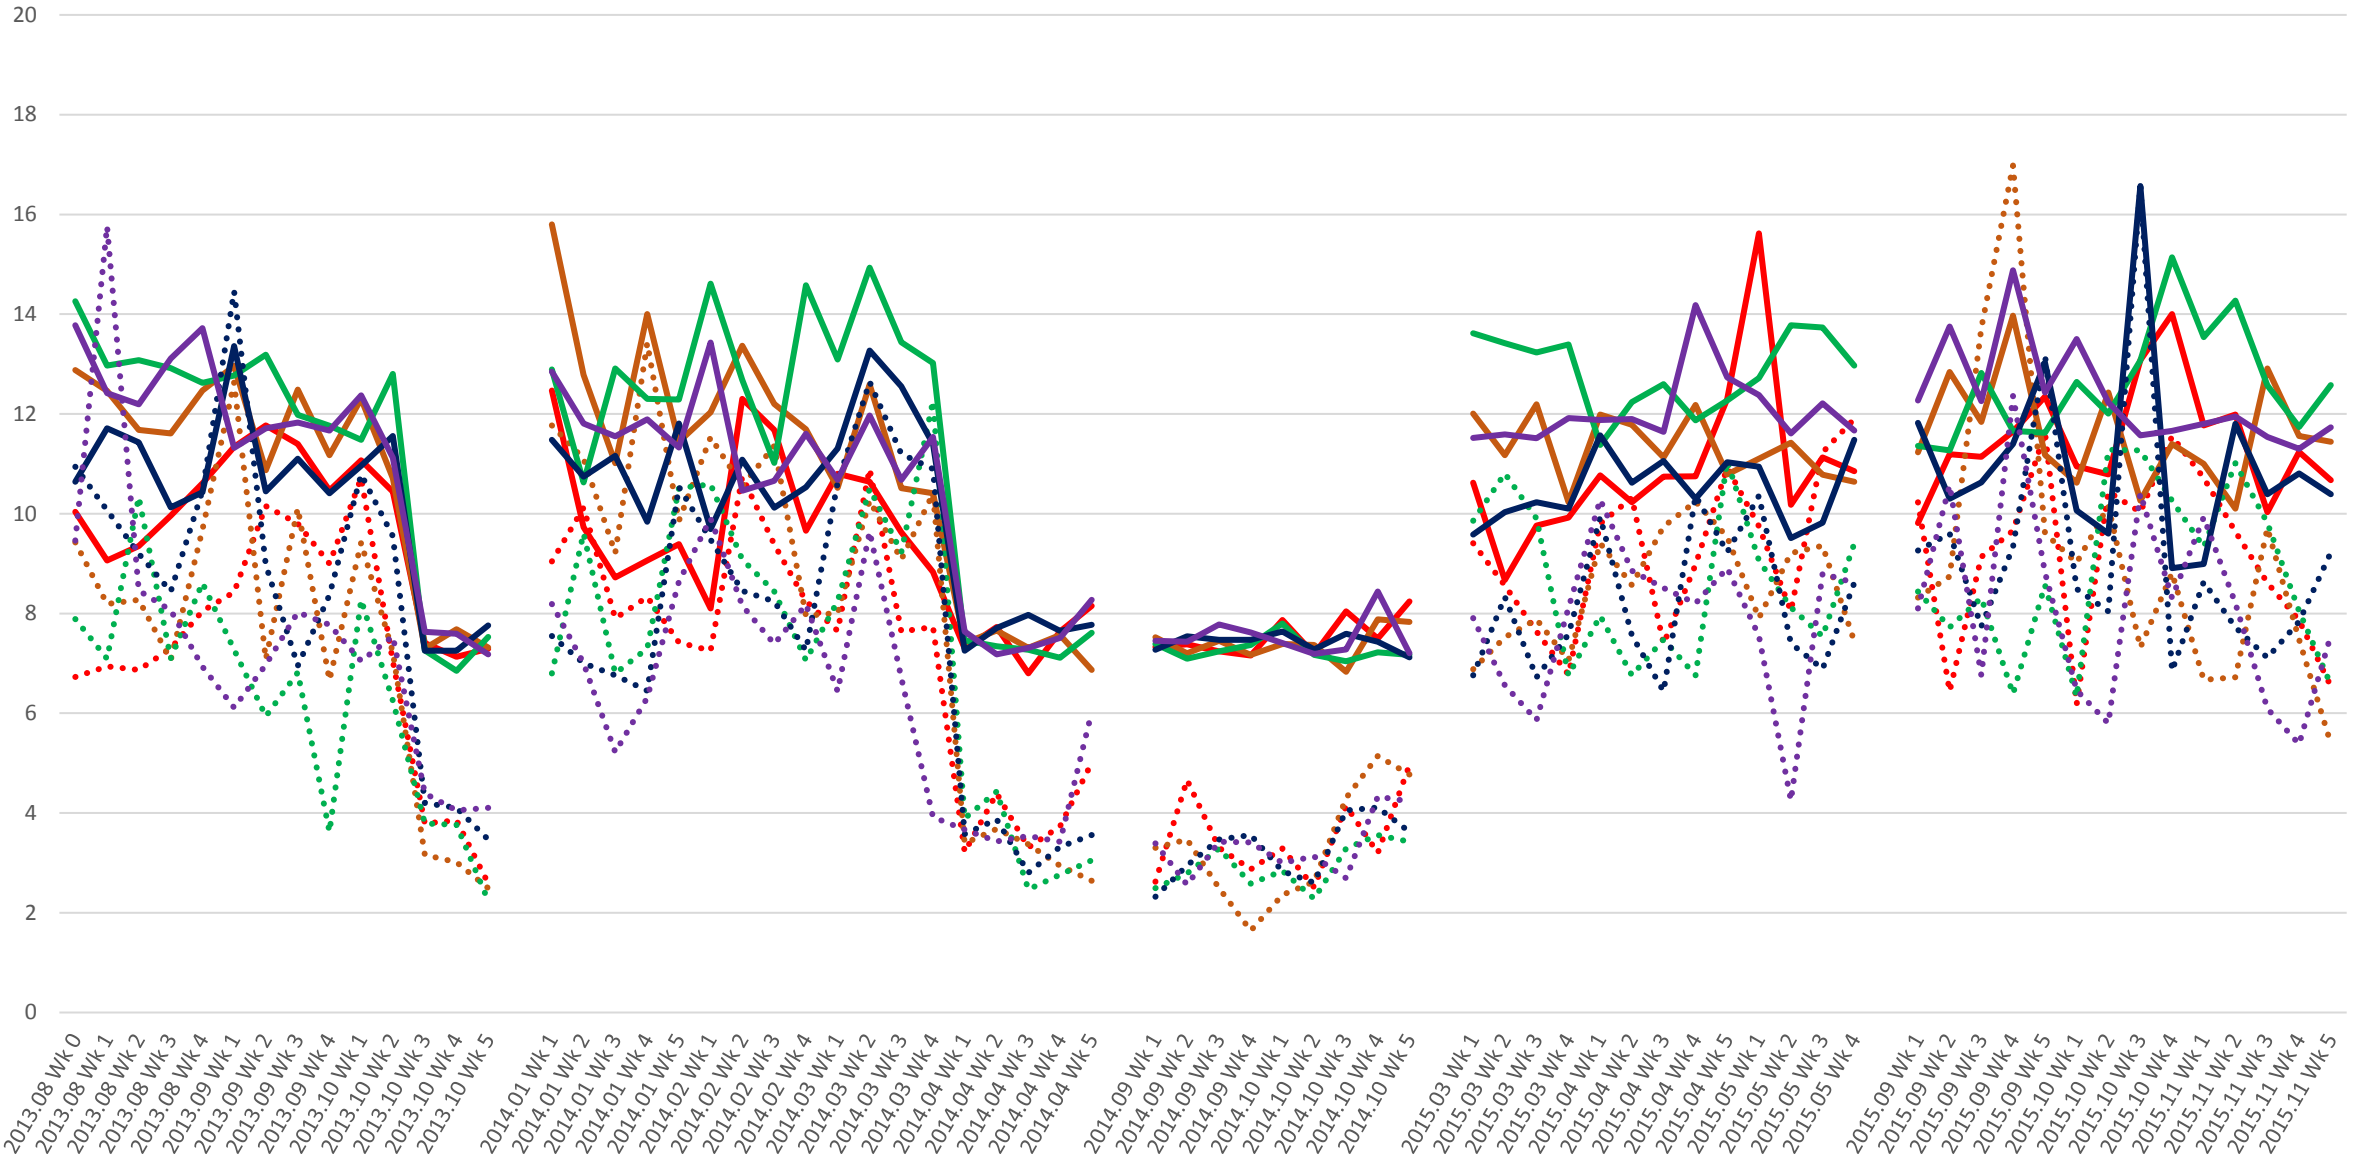

501 Queen Headways at Royal York Westbound Morning

501 Queen Headways at Royal York Westbound Middy

— 10:00 ···· 10:00 SD — 11:00 ···· 11:00 SD — 12:00 ···· 12:00 SD — 13:00 ···· 13:00 SD — 14:00 ···· 14:00 SD

501 Queen Headways at Royal York Westbound Afternoon

501 Queen Headways at Royal York Westbound Evening

— 19:00 ···· 19:00 SD — 20:00 ···· 20:00 SD — 21:00 ···· 21:00 SD — 22:00 ···· 22:00 SD — 23:00 ···· 23:00 SD