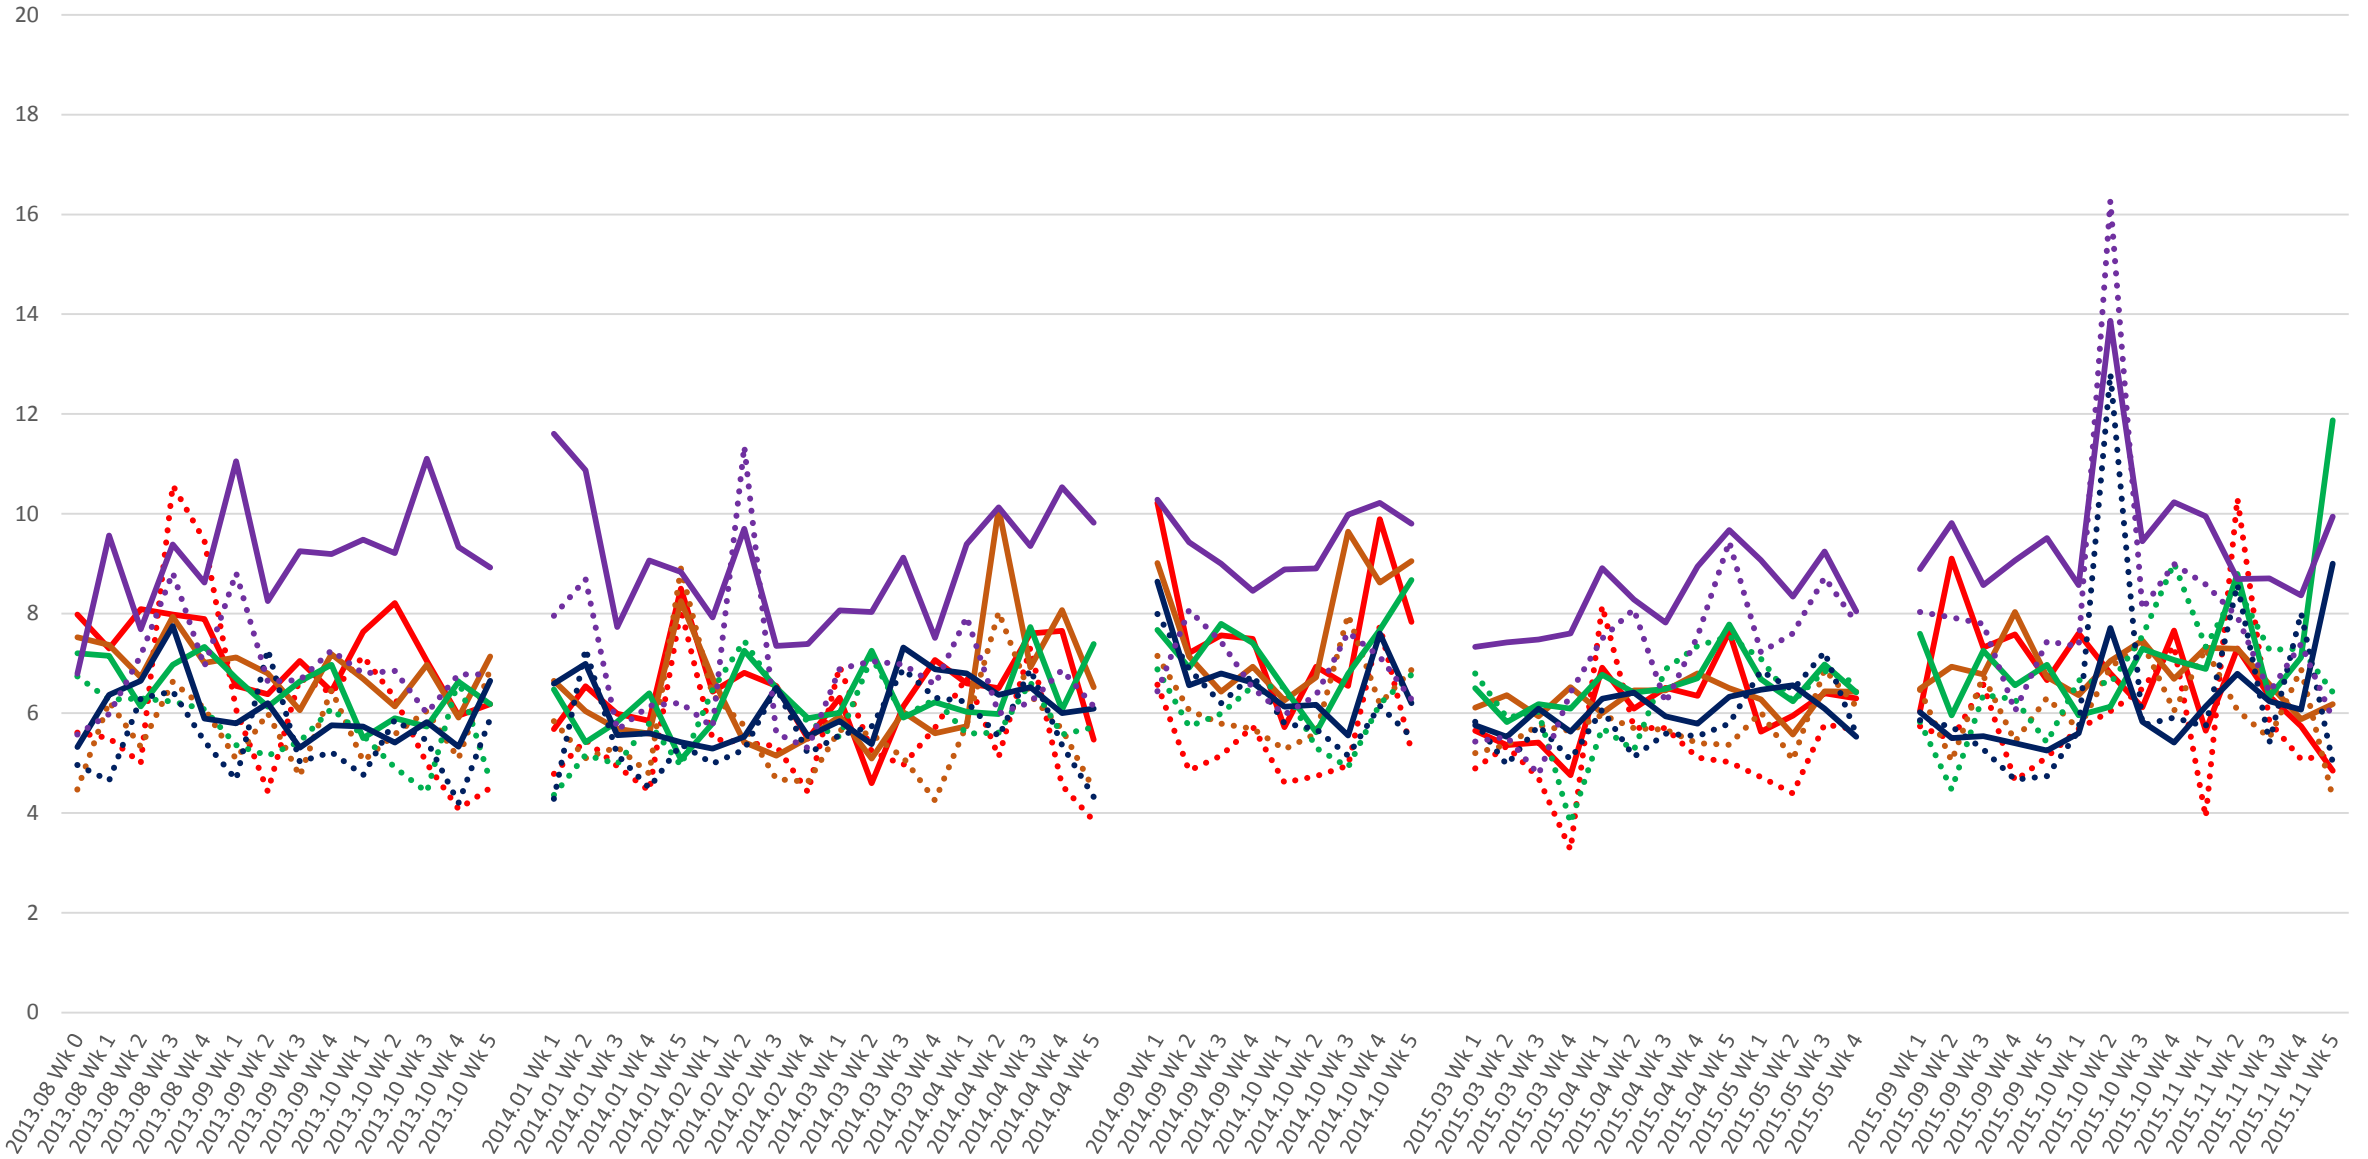

501 Queen Headways at Queensway Humber Westbound Morning

501 Queen Headways at Queensway Humber Westbound Midday

501 Queen Headways at Queensway Humber Westbound Afternoon

501 Queen Headways at Queensway Humber Westbound Evening

— 19:00 19:00 SD — 20:00 20:00 SD — 21:00 21:00 SD — 22:00 22:00 SD — 23:00 23:00 SD