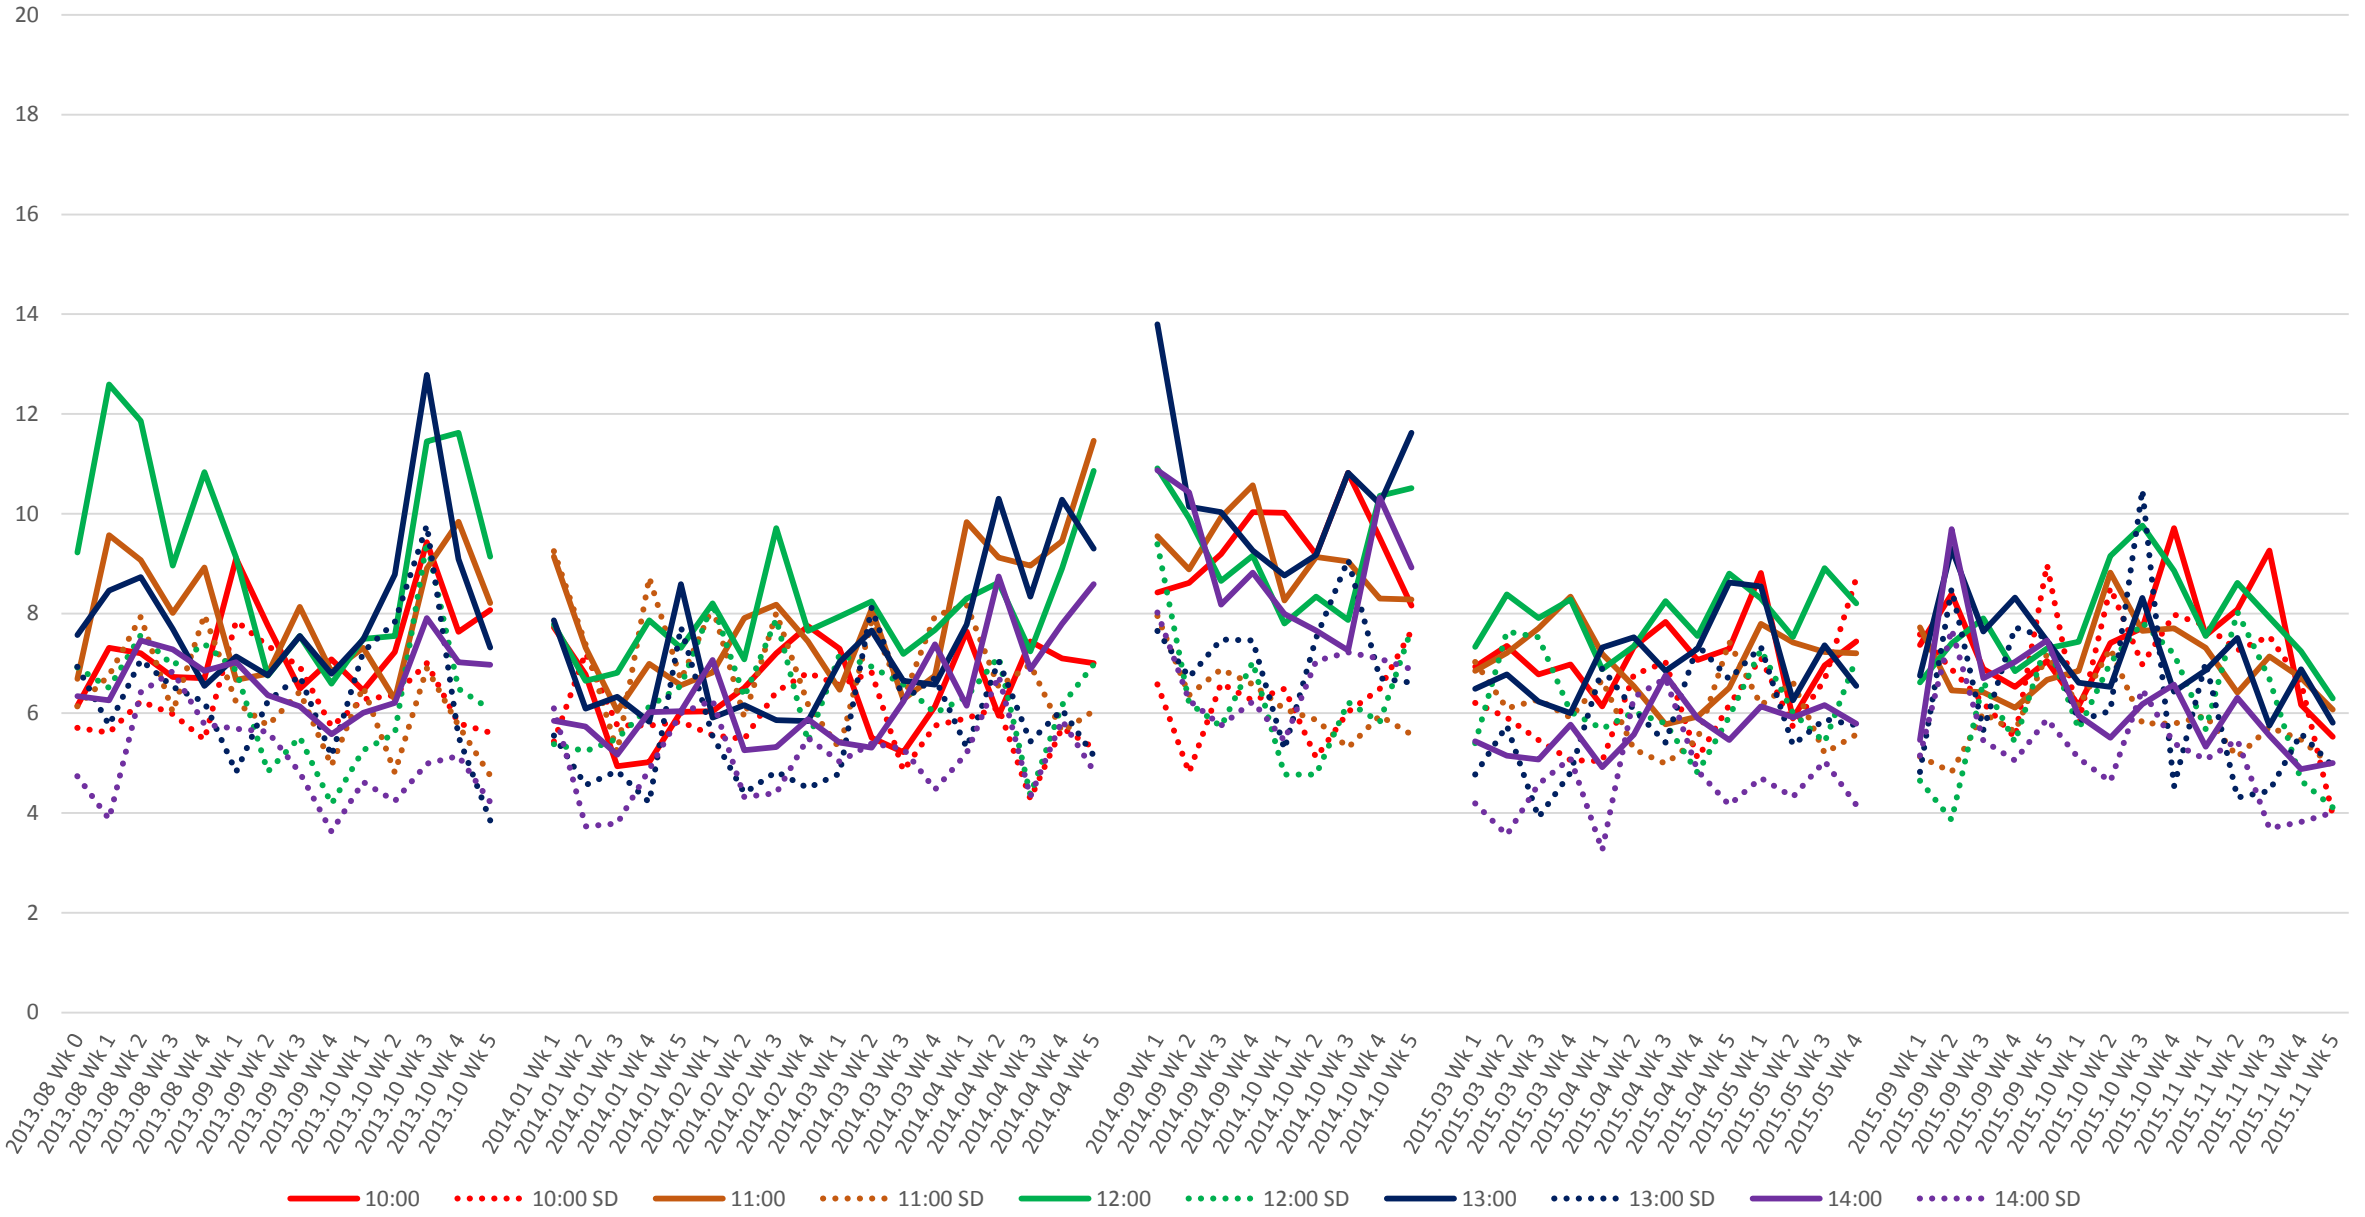

501 Queen Headways at Queensway Humber Westbound Morning

501 Queen Headways at Queensway Humber Westbound Midday

501 Queen Headways at Queensway Humber Westbound Afternoon

501 Queen Headways at Queensway Humber Westbound Evening

— 19:00 19:00 SD — 20:00 20:00 SD — 21:00 21:00 SD — 22:00 22:00 SD — 23:00 23:00 SD