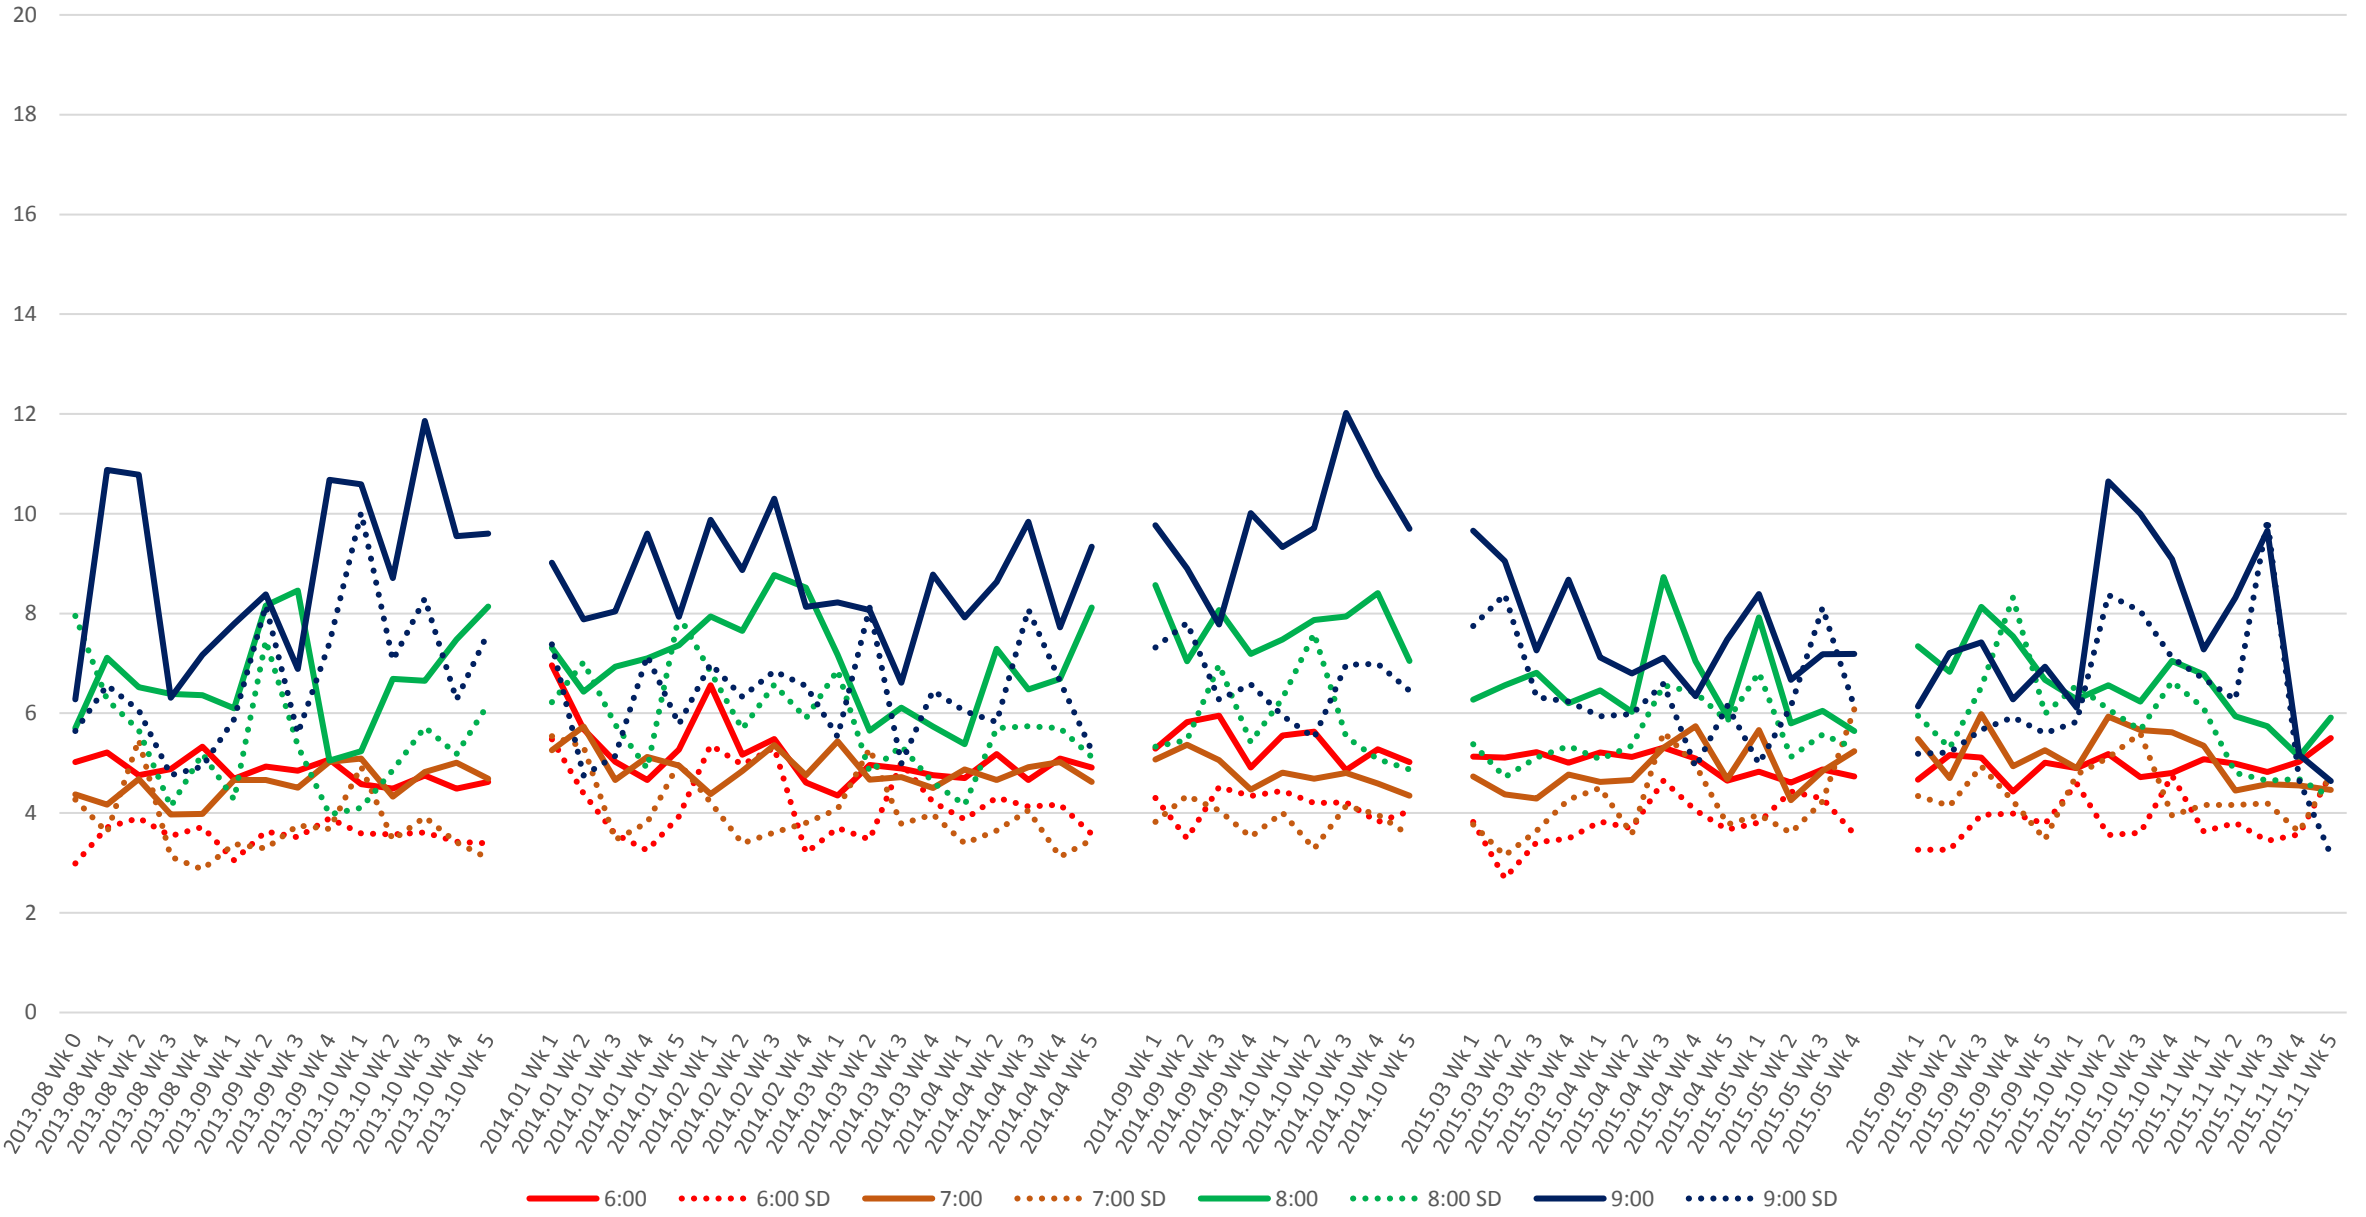

501 Queen Headways at Queensway Humber Westbound Morning

501 Queen Headways at Queensway Humber Westbound Midday

501 Queen Headways at Queensway Humber Westbound Afternoon

501 Queen Headways at Queensway Humber Westbound Evening

— 19:00 19:00 SD — 20:00 20:00 SD — 21:00 21:00 SD — 22:00 22:00 SD — 23:00 23:00 SD