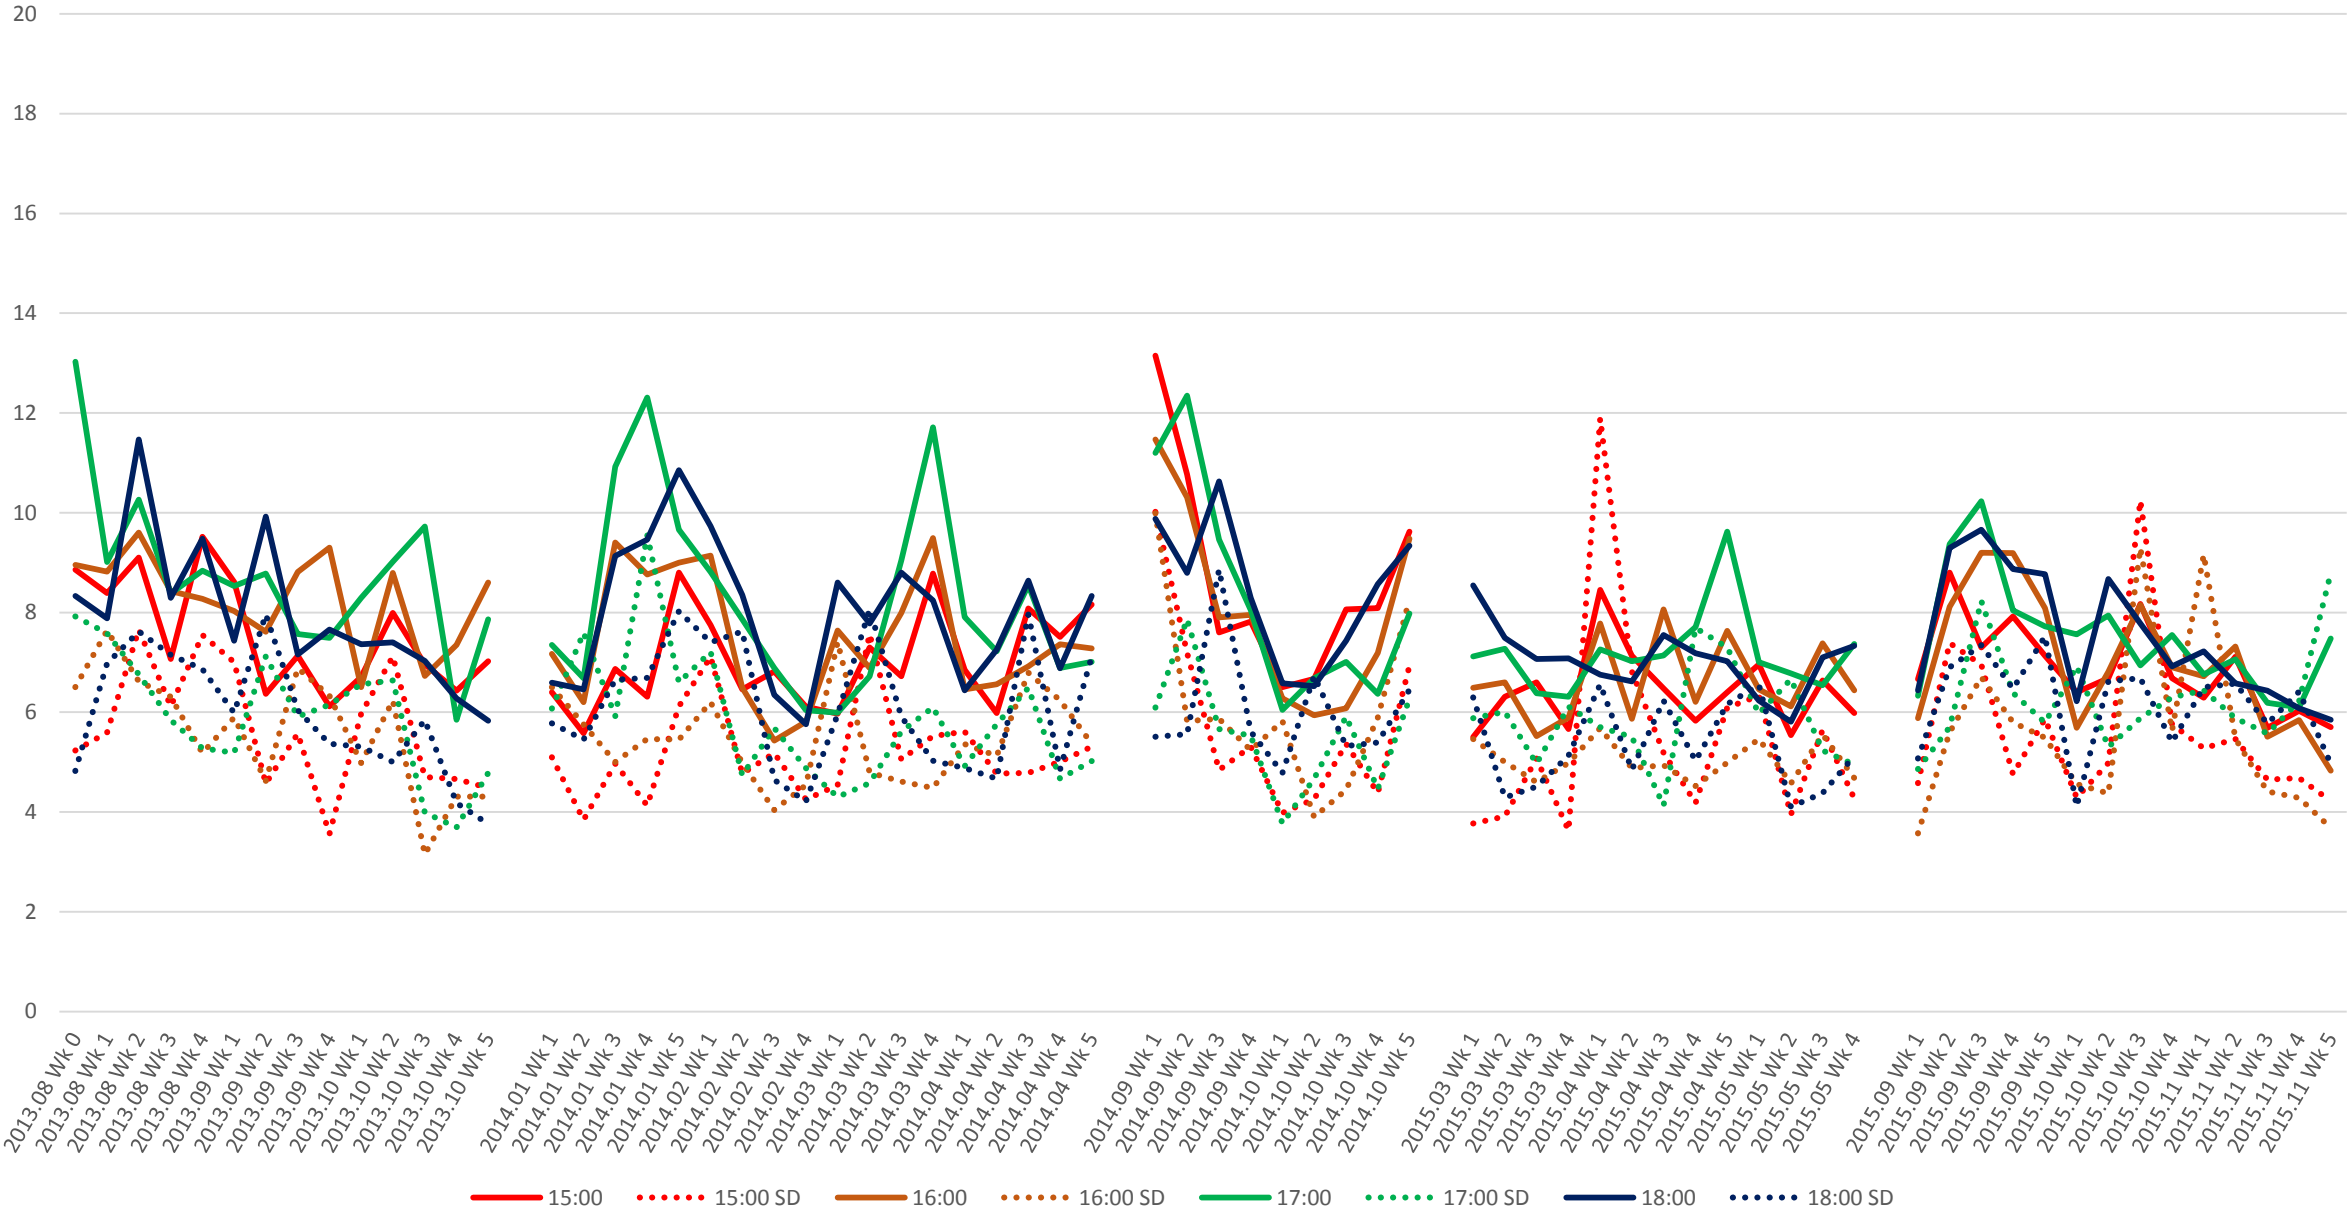

501 Queen Headways at Queensway Humber Westbound Morning

501 Queen Headways at Queensway Humber Westbound Midday

501 Queen Headways at Queensway Humber Westbound Afternoon

501 Queen Headways at Queensway Humber Westbound Evening

— 19:00 19:00 SD — 20:00 20:00 SD — 21:00 21:00 SD — 22:00 22:00 SD — 23:00 23:00 SD