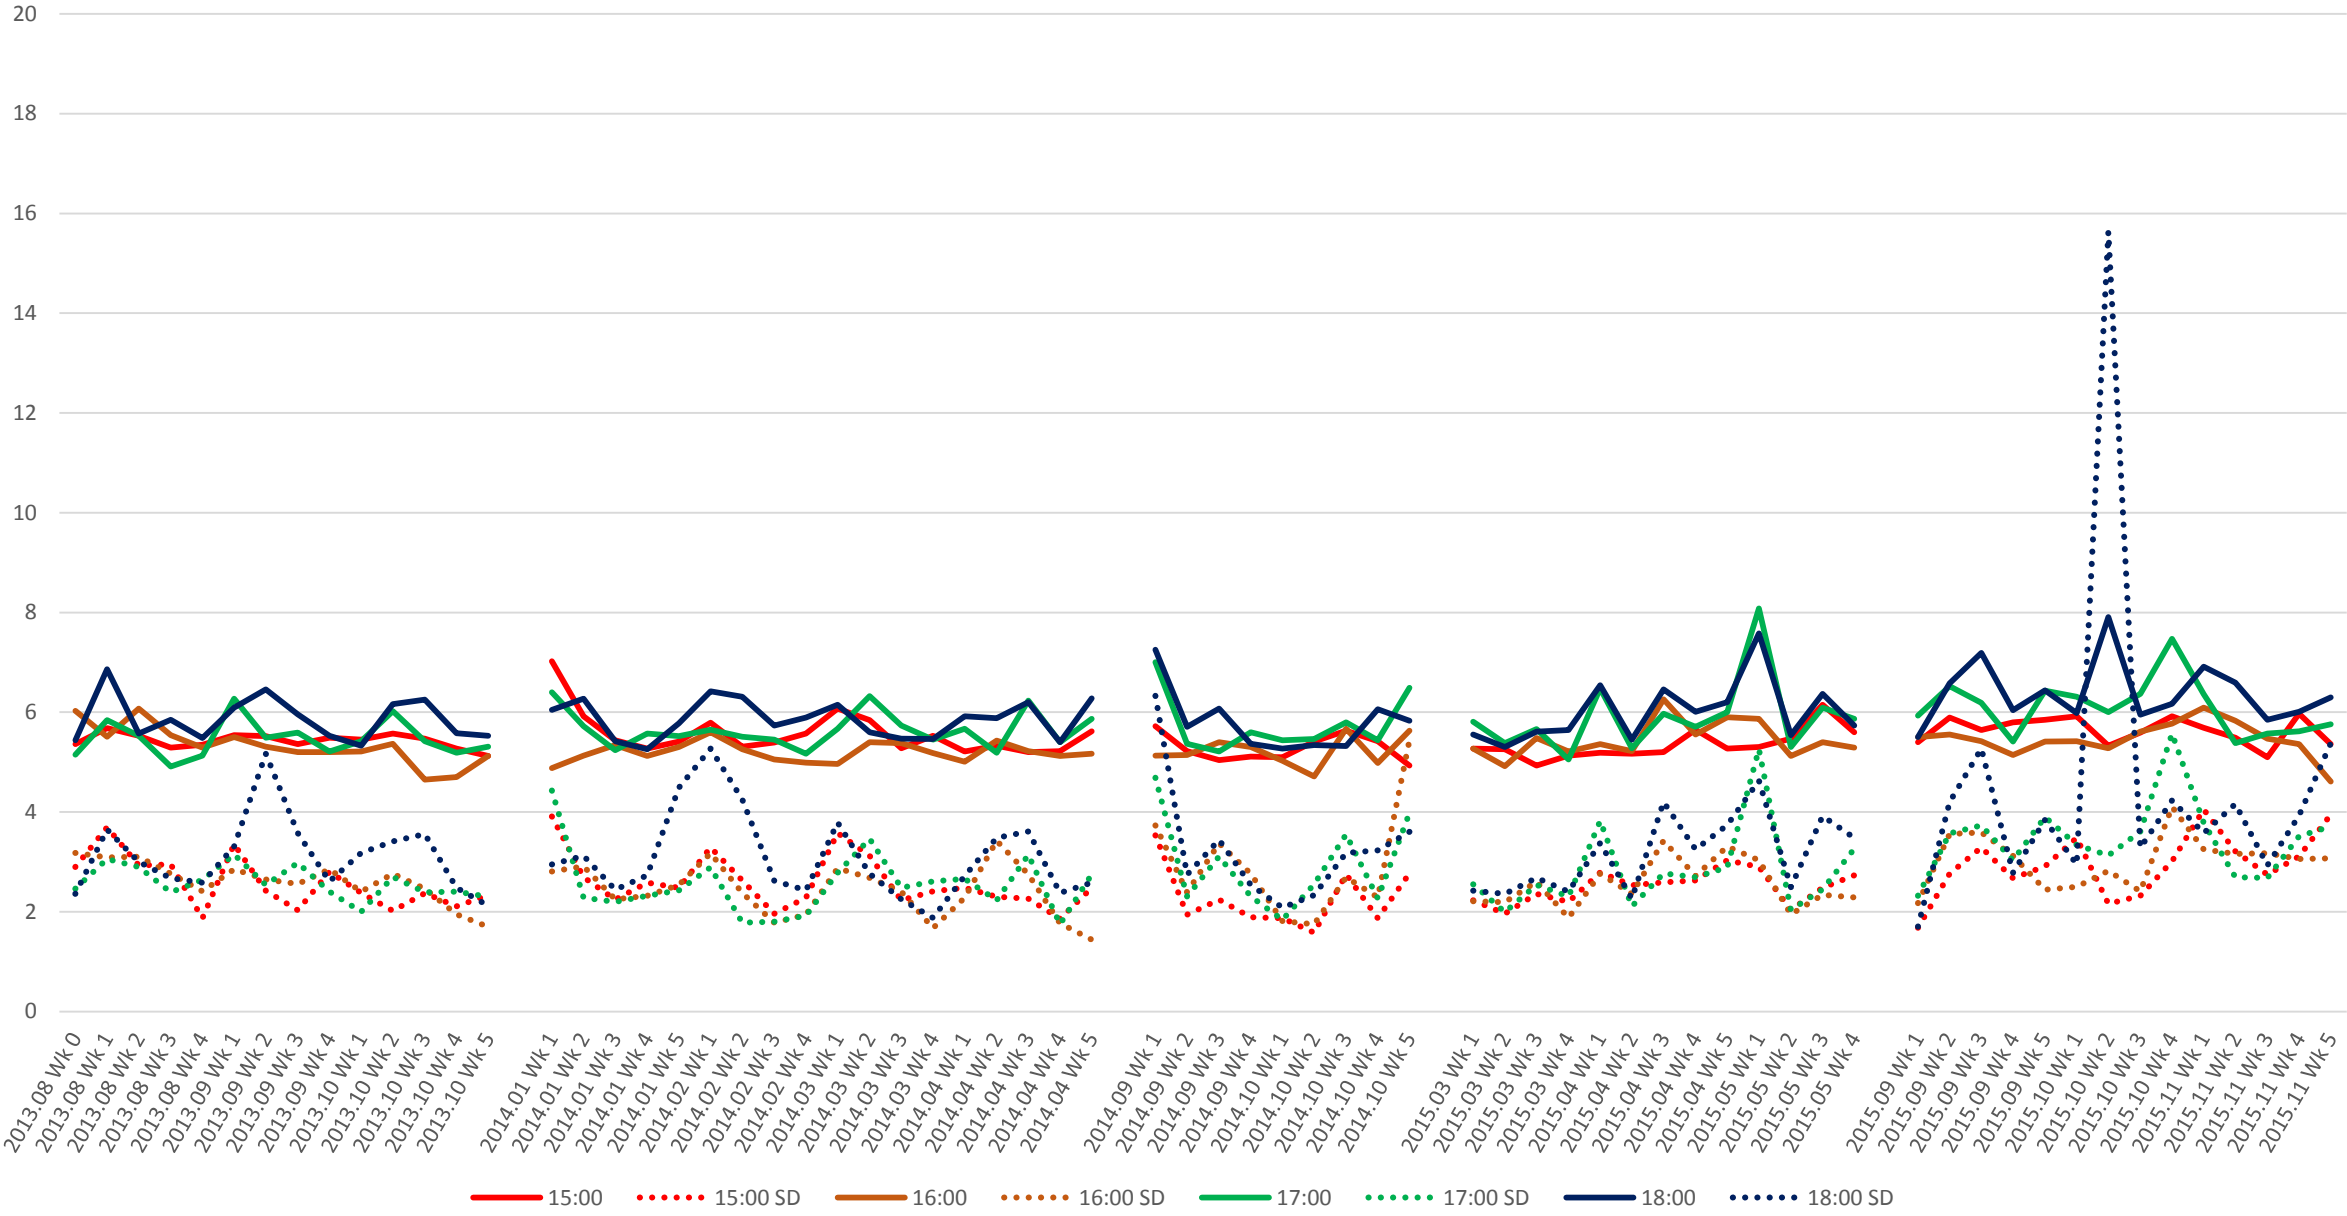

# 501 Queen Headways at Greenwood Ave. Westbound Morning

# 501 Queen Headways at Greenwood Ave. Westbound Midday

# 501 Queen Headways at Greenwood Ave. Westbound Afternoon

# 501 Queen Headways at Greenwood Ave. Westbound Evening