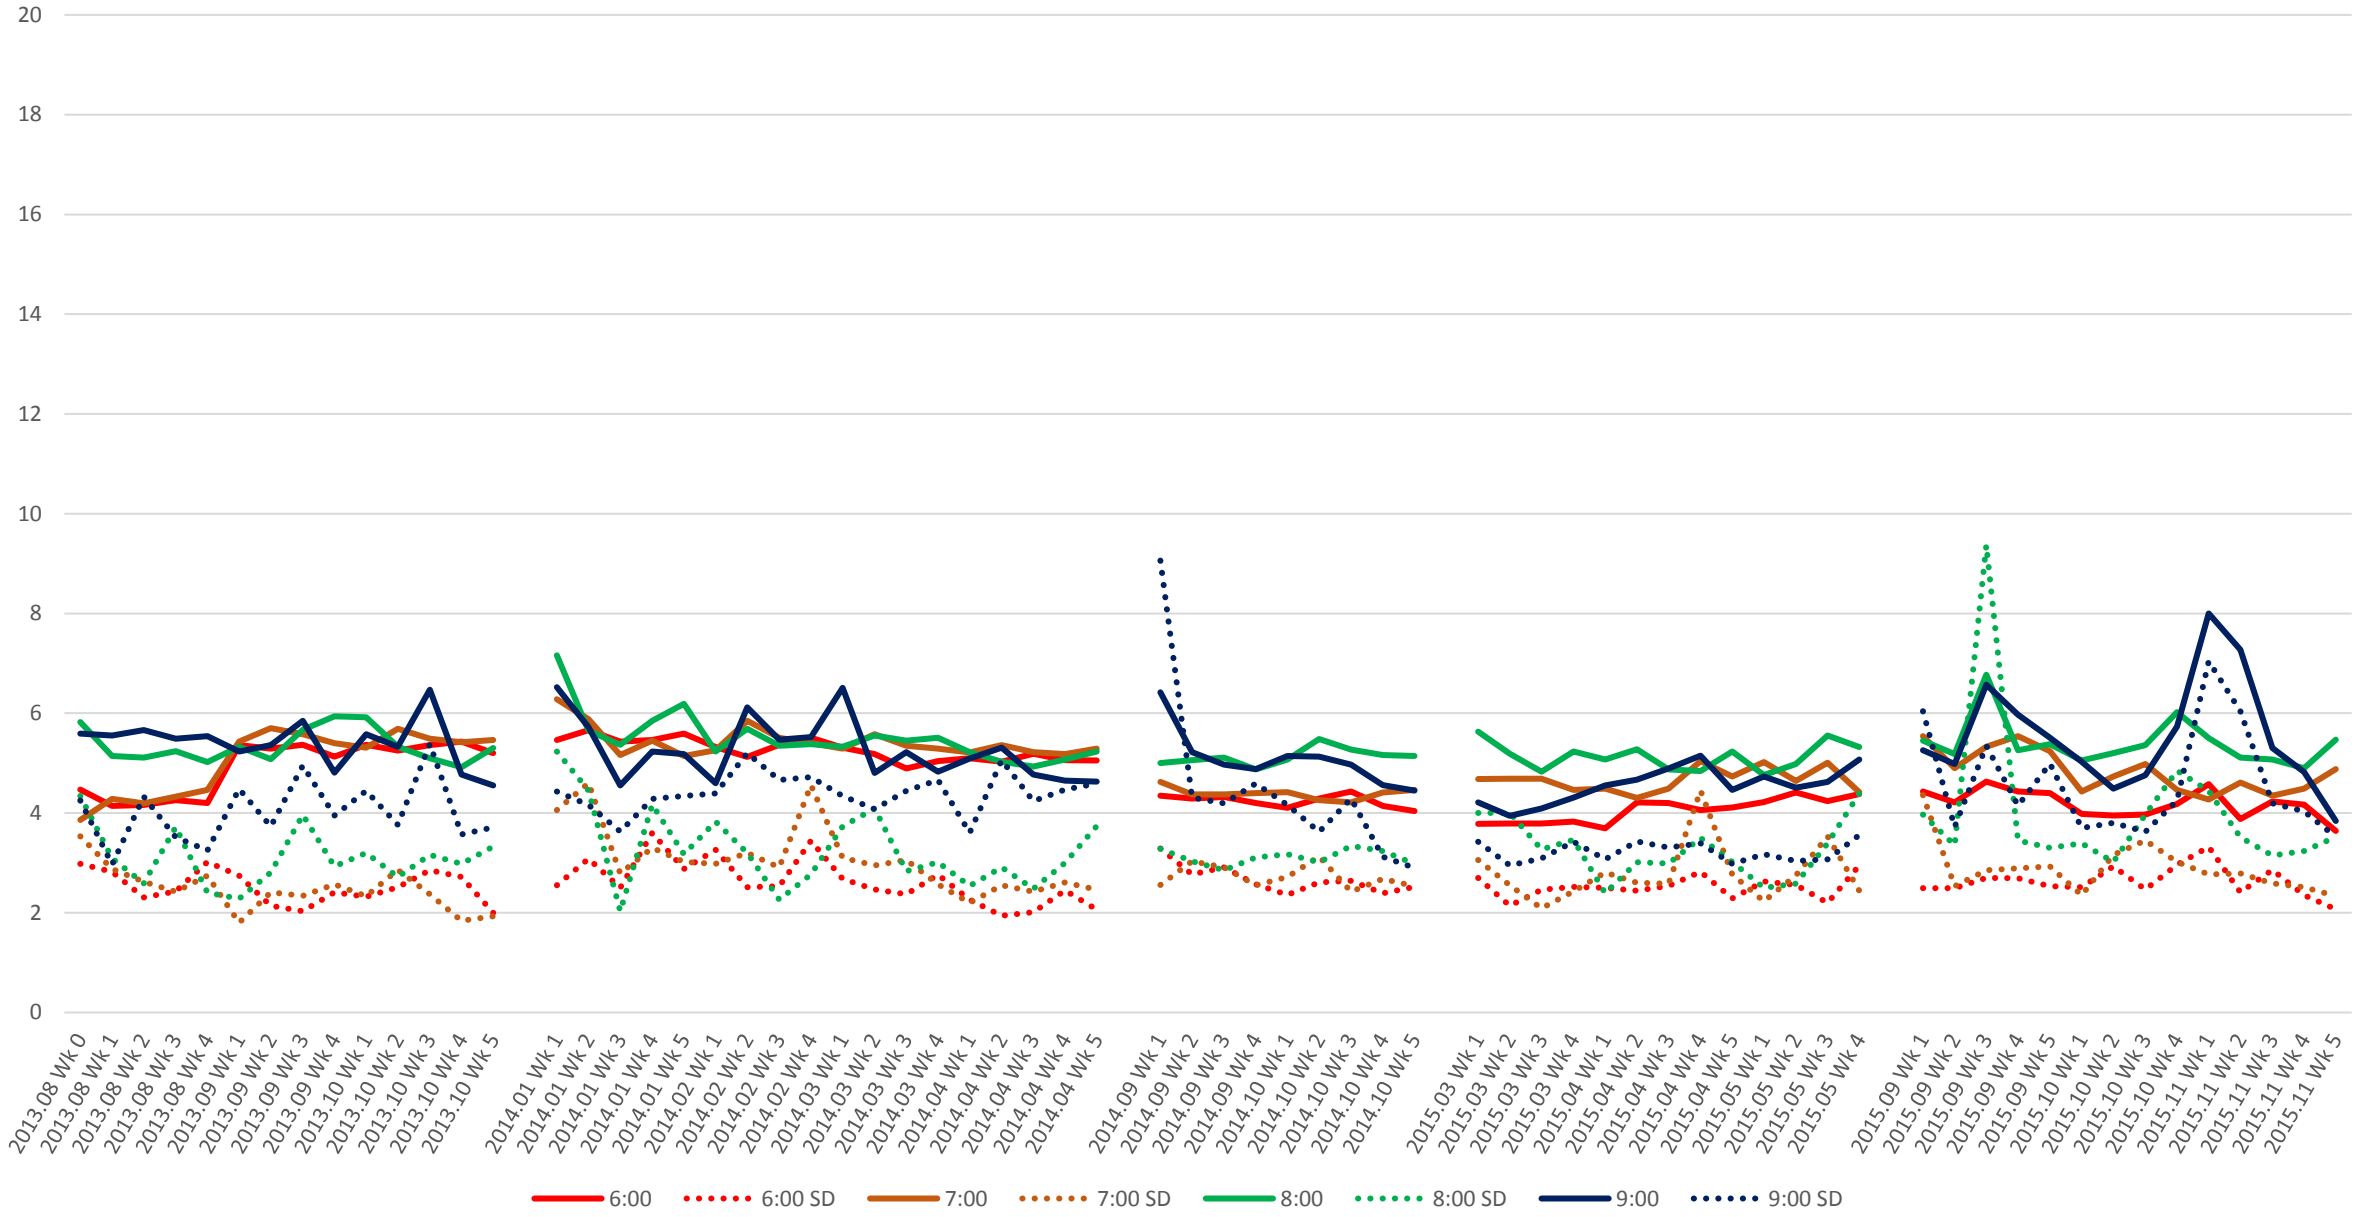

# 501 Queen Headways at Greenwood Ave. Westbound Morning

# 501 Queen Headways at Greenwood Ave. Westbound Midday

# 501 Queen Headways at Greenwood Ave. Westbound Afternoon

# 501 Queen Headways at Greenwood Ave. Westbound Evening