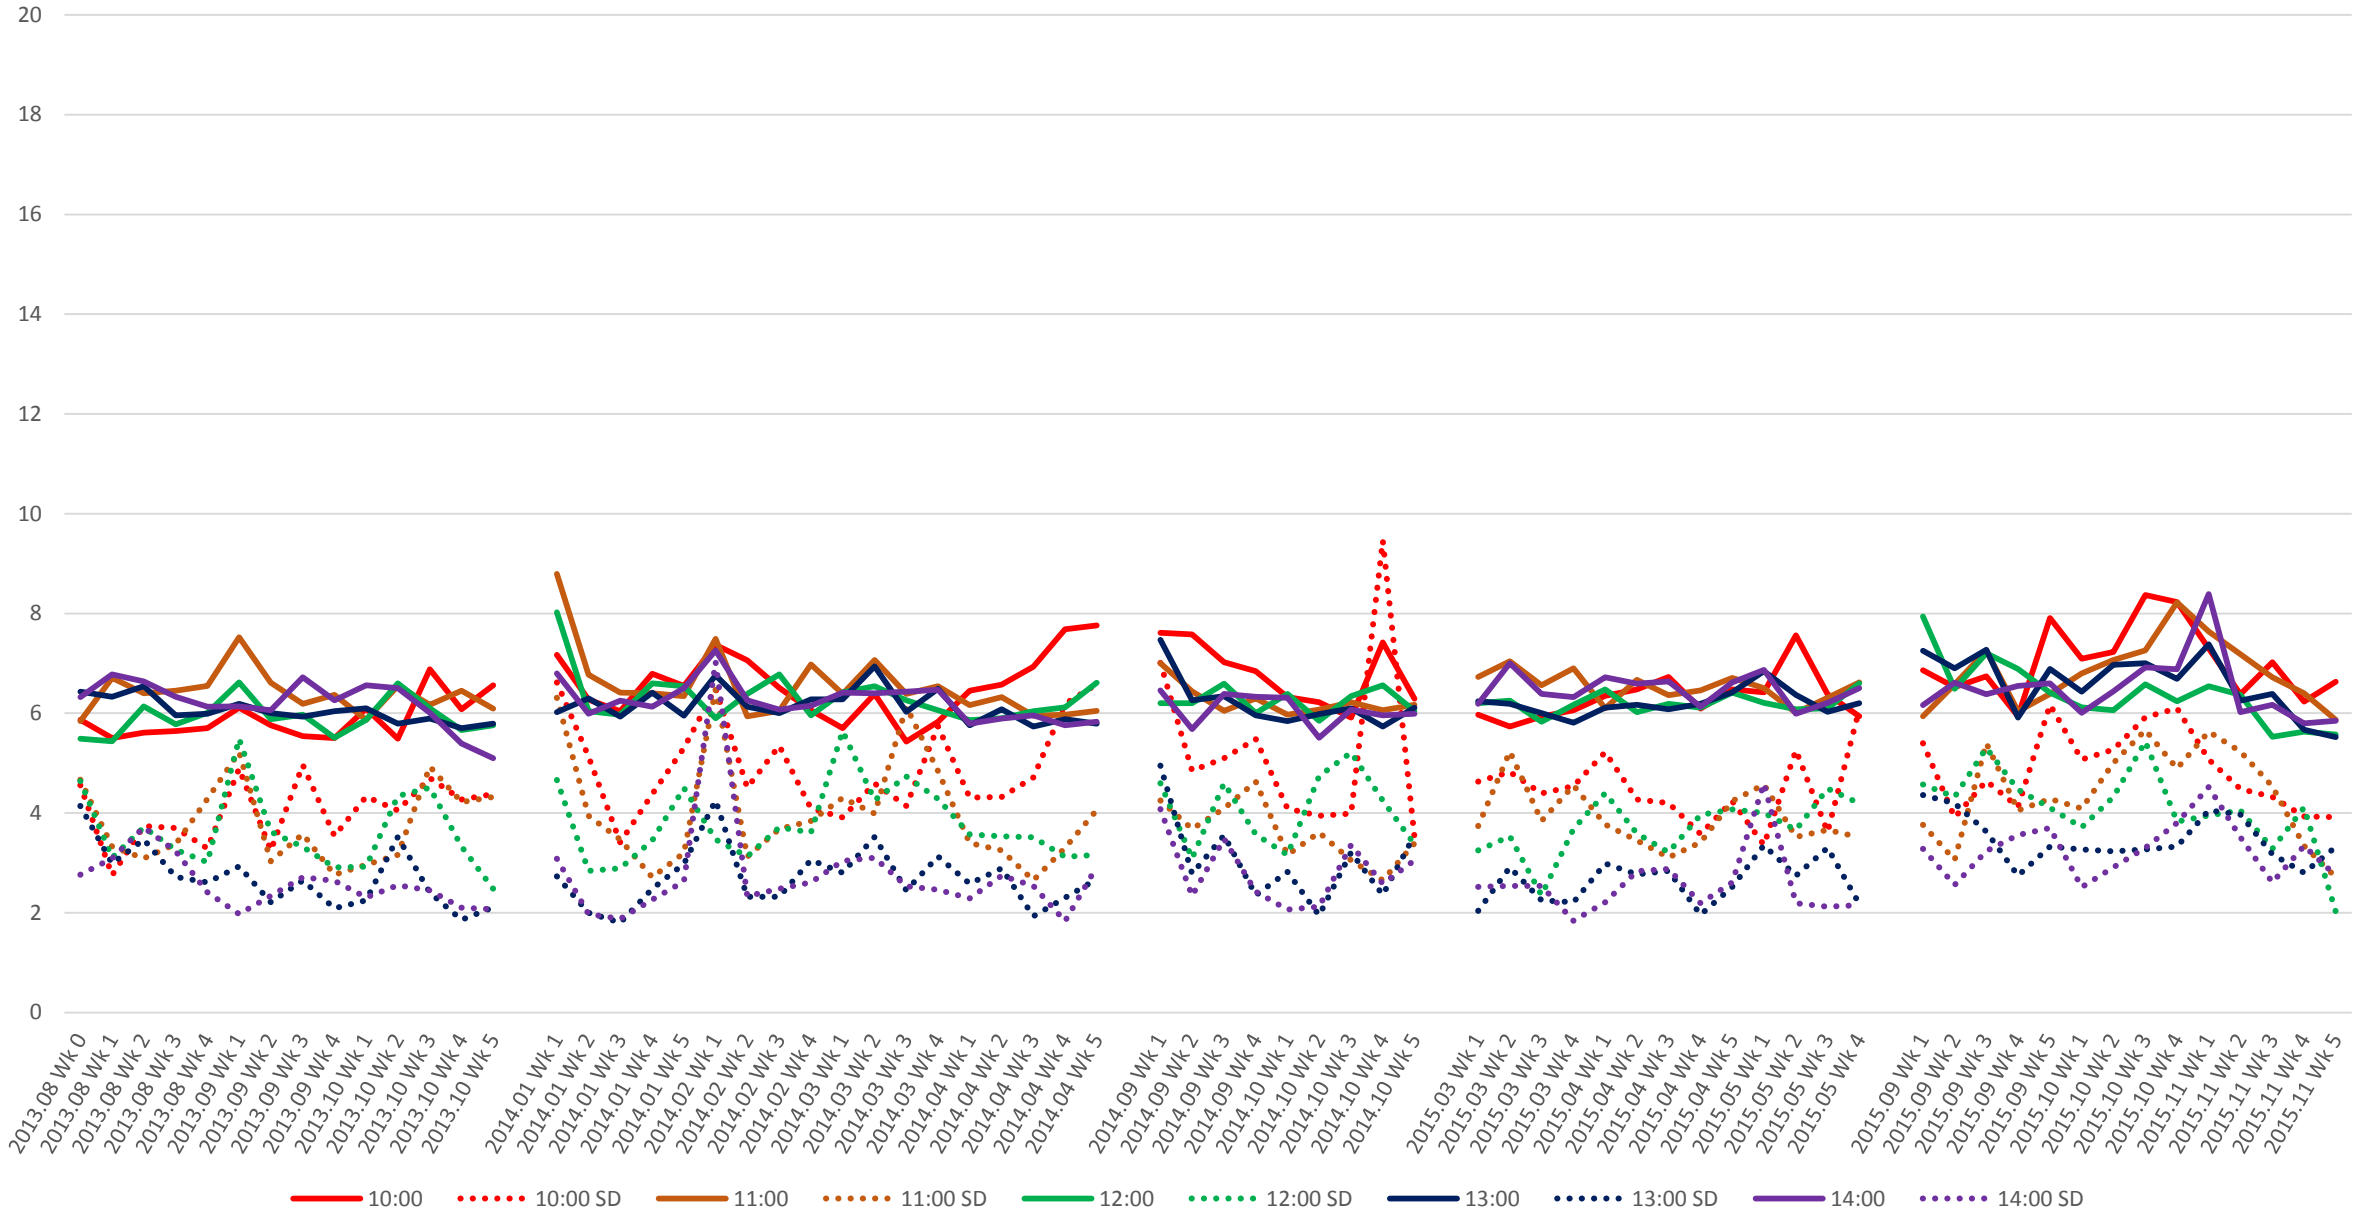

# 501 Queen Headways at Greenwood Ave. Westbound Morning

# 501 Queen Headways at Greenwood Ave. Westbound Midday

# 501 Queen Headways at Greenwood Ave. Westbound Afternoon

# 501 Queen Headways at Greenwood Ave. Westbound Evening