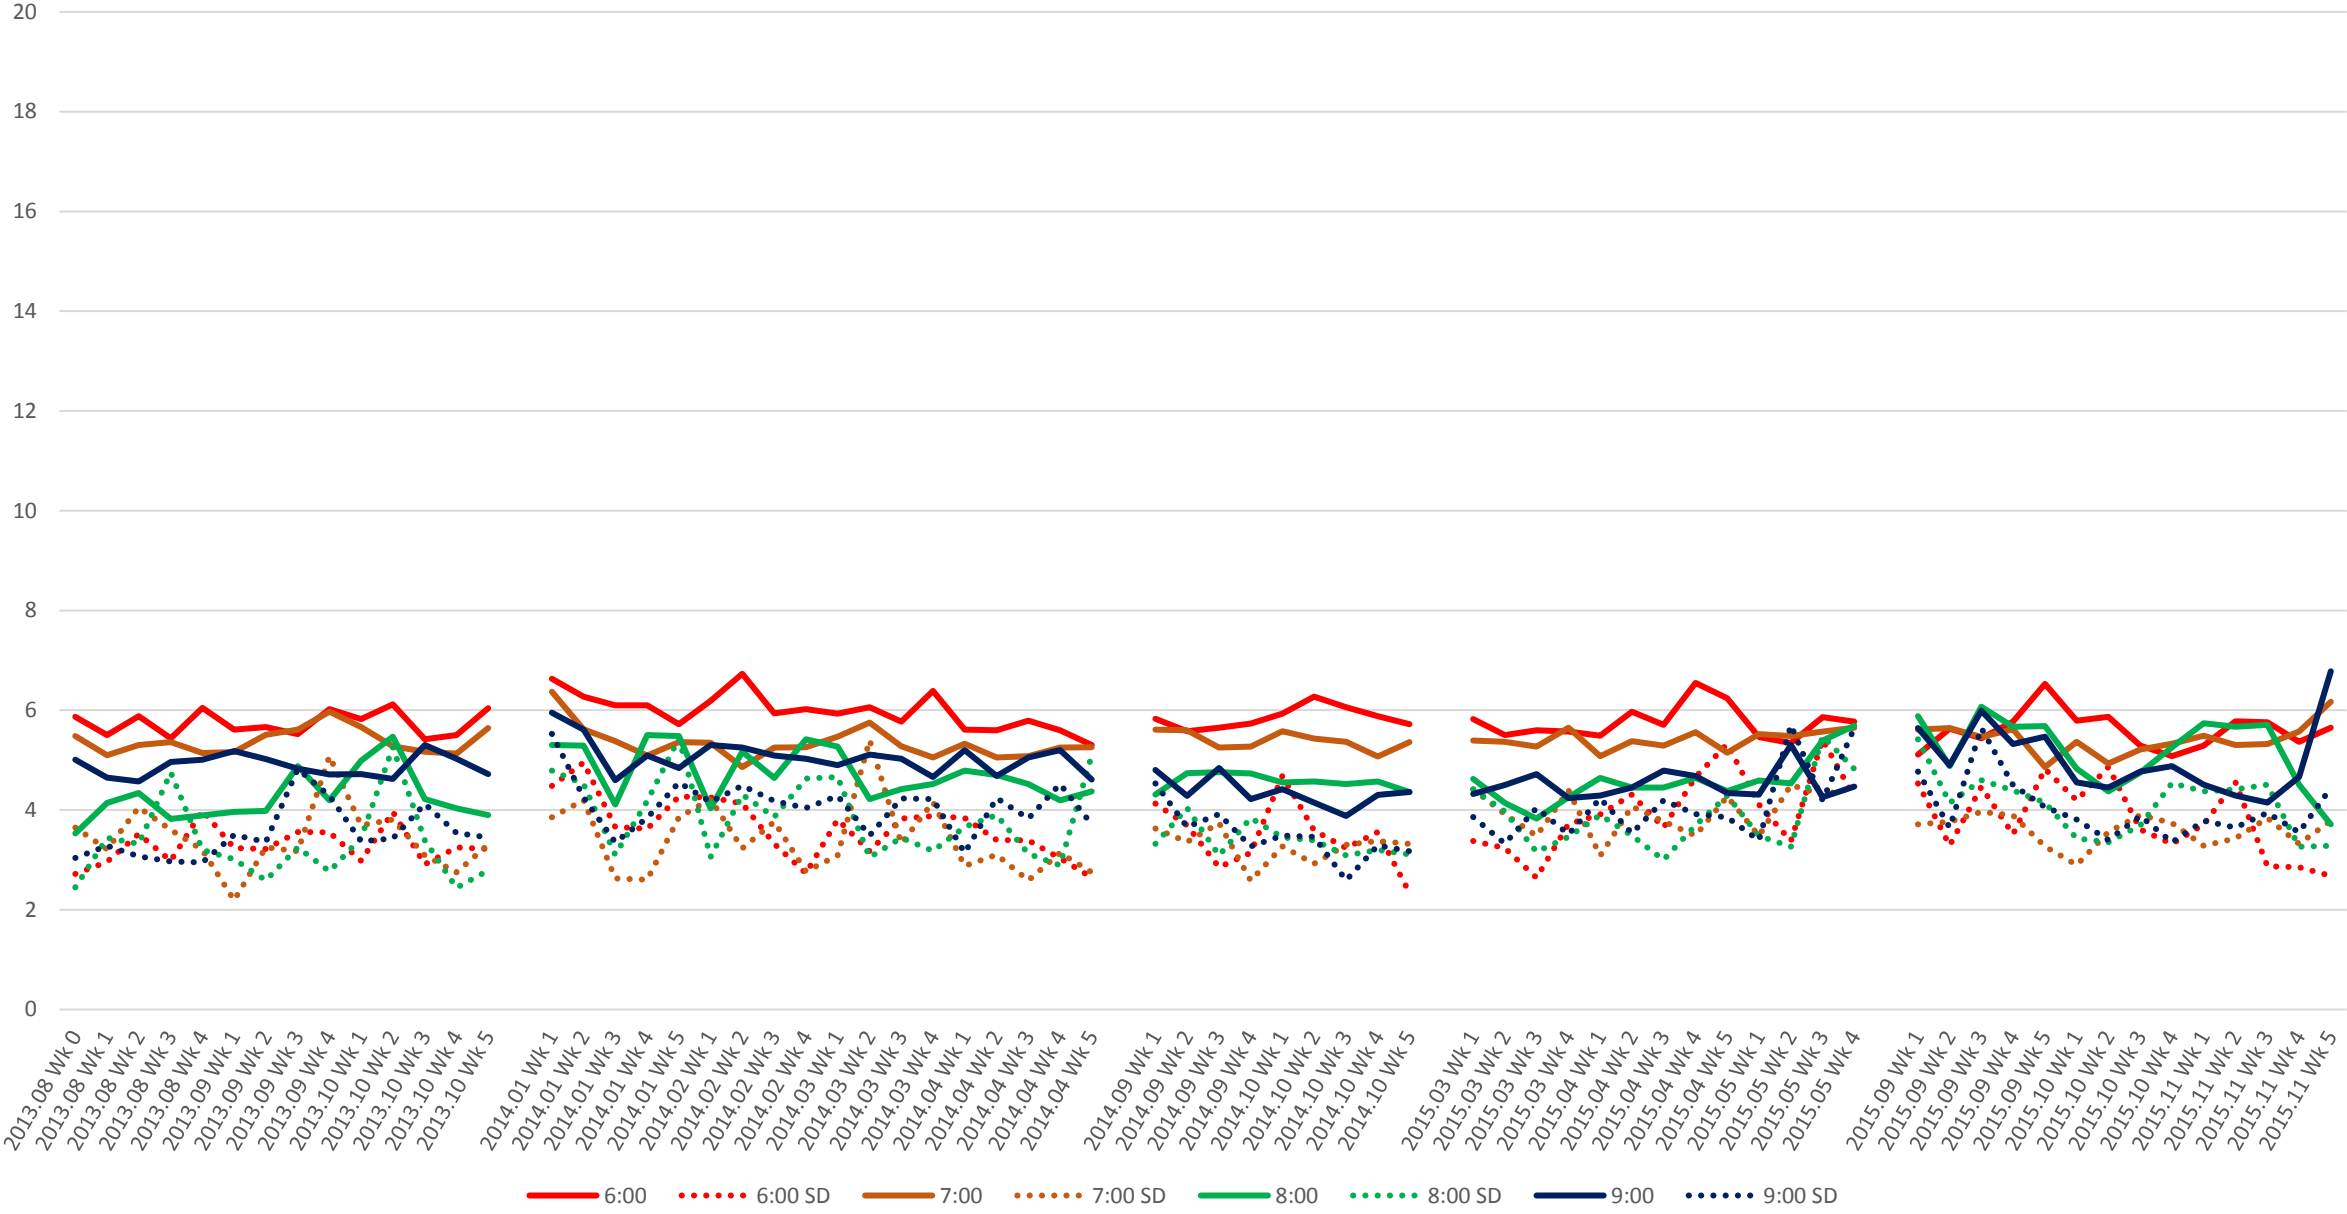

501 Queen Headways at Yonge St. Eastbound Morning

501 Queen Headways at Yonge St. Eastbound Middy

501 Queen Headways at Yonge St. Eastbound Afternoon

501 Queen Headways at Yonge St. Eastbound Evening