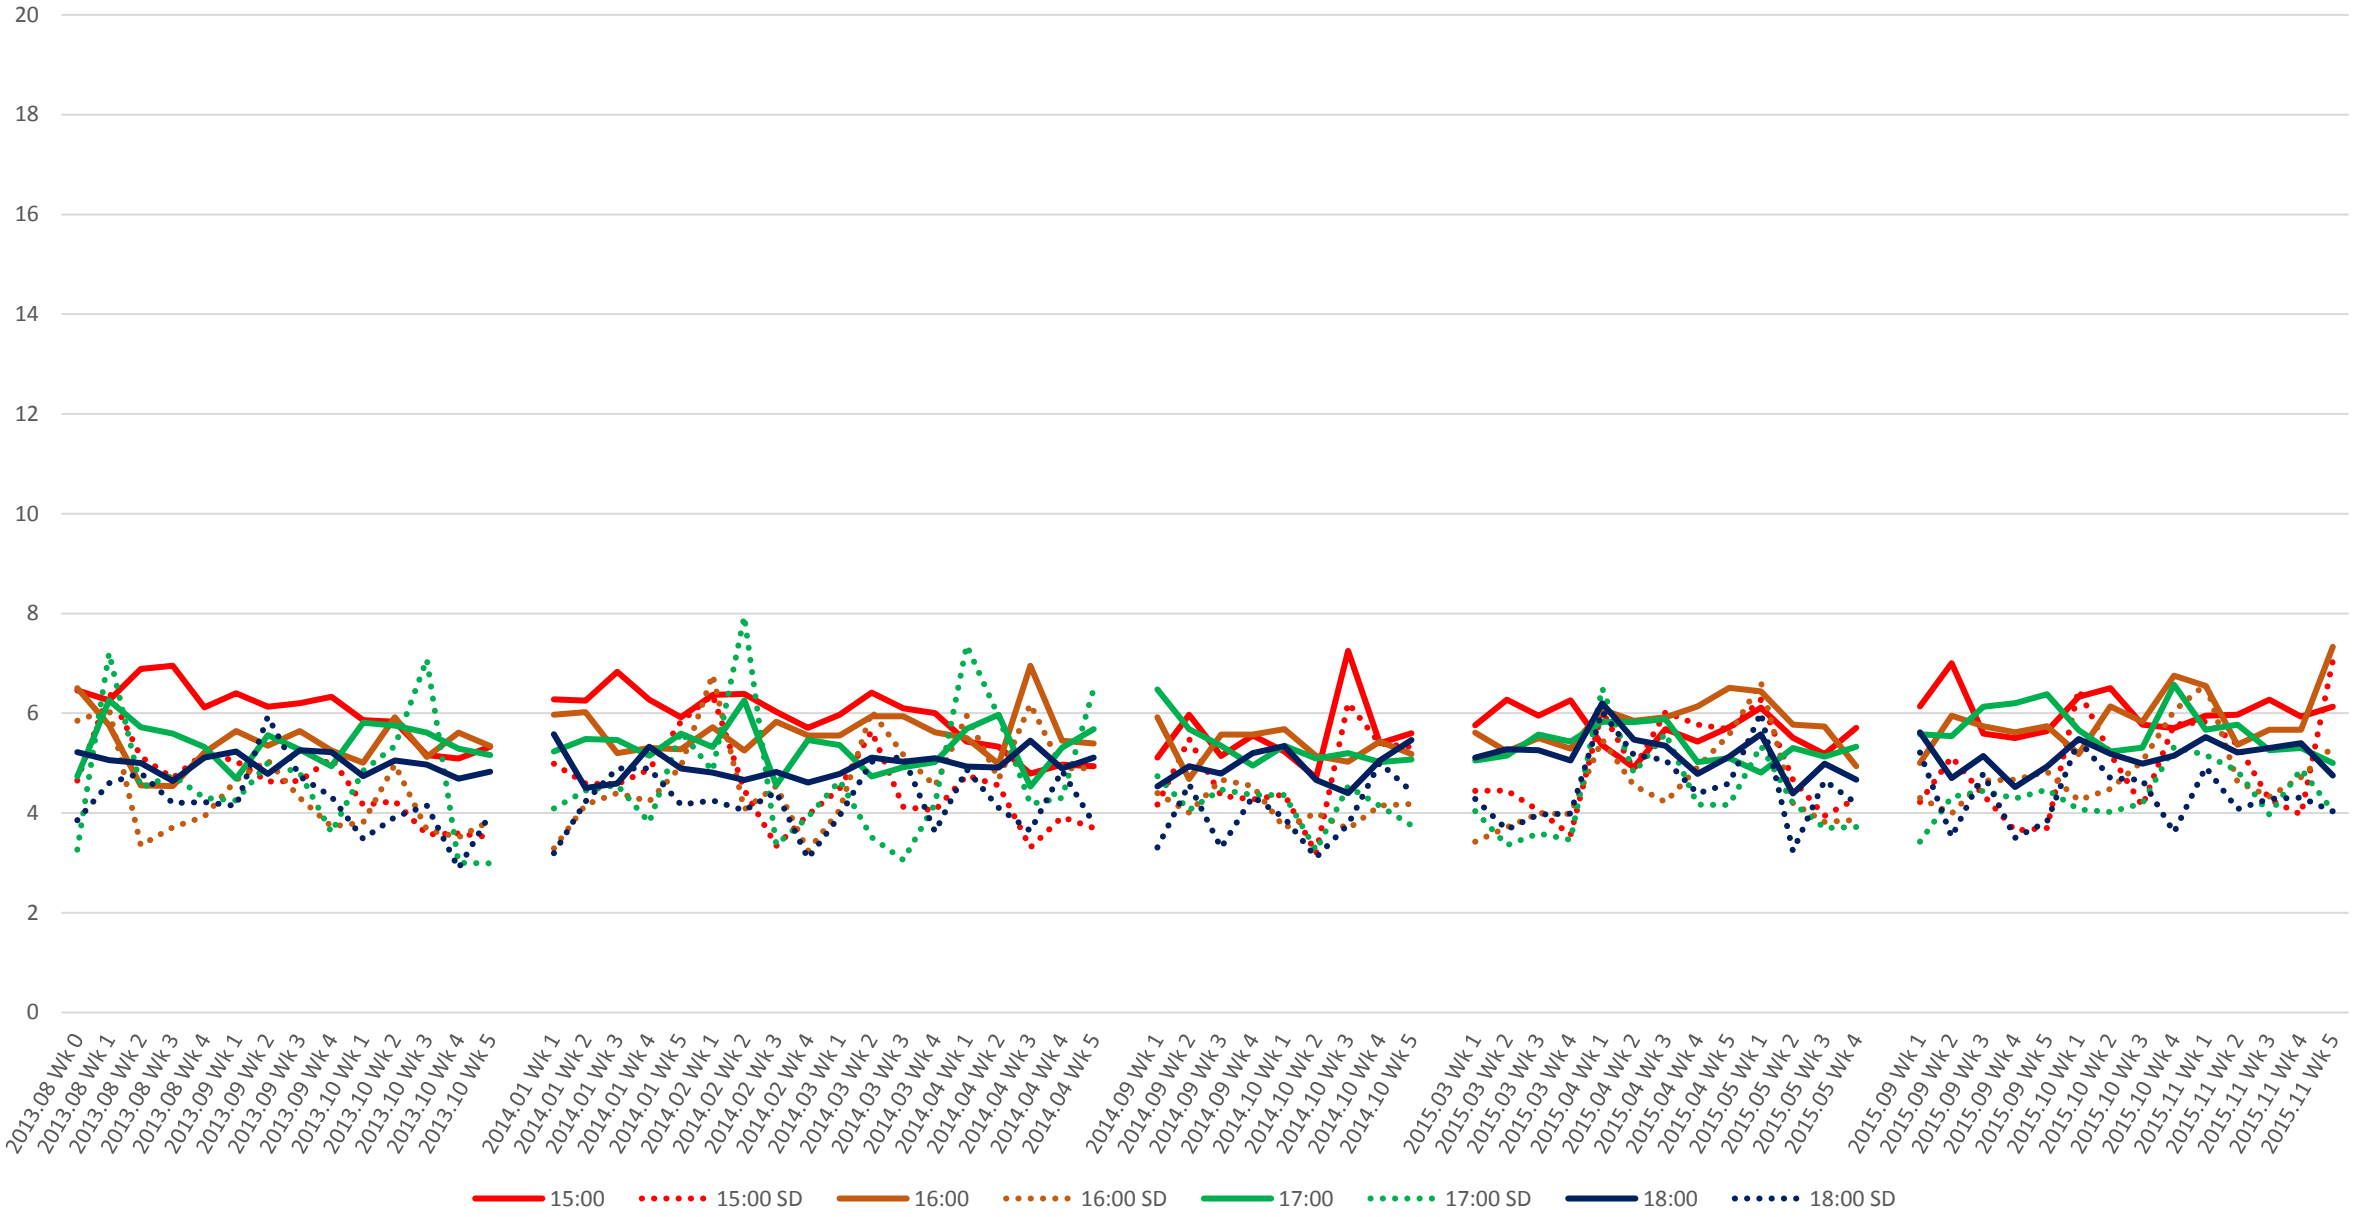

501 Queen Headways at Yonge St. Eastbound Morning

501 Queen Headways at Yonge St. Eastbound Middy

501 Queen Headways at Yonge St. Eastbound Afternoon

501 Queen Headways at Yonge St. Eastbound Evening