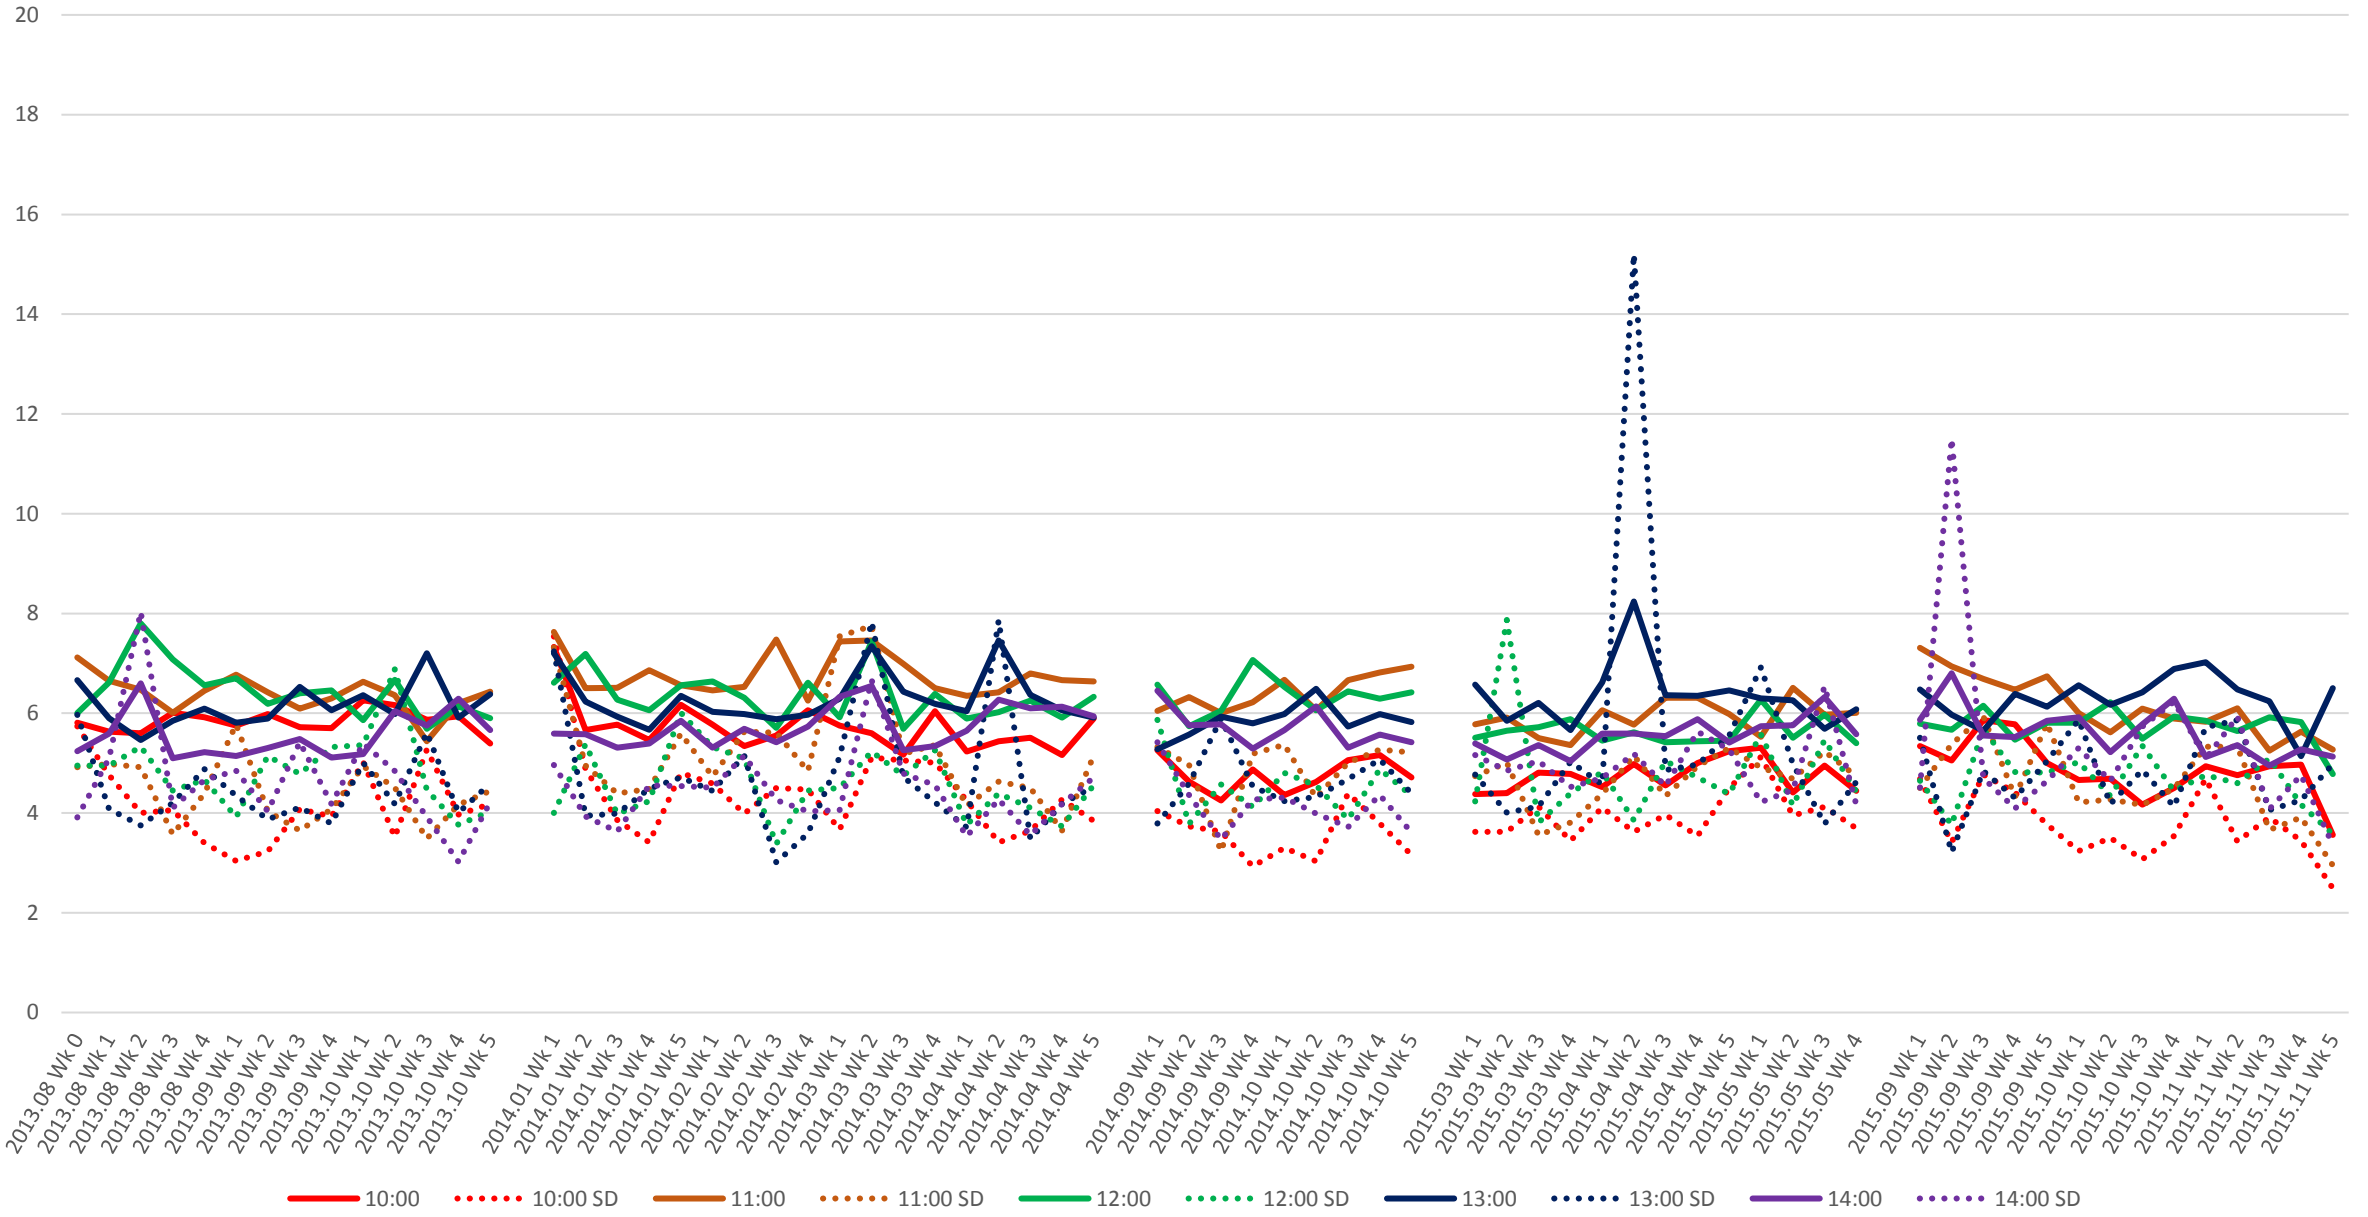

501 Queen Headways at Yonge St. Eastbound Morning

501 Queen Headways at Yonge St. Eastbound Middy

501 Queen Headways at Yonge St. Eastbound Afternoon

501 Queen Headways at Yonge St. Eastbound Evening