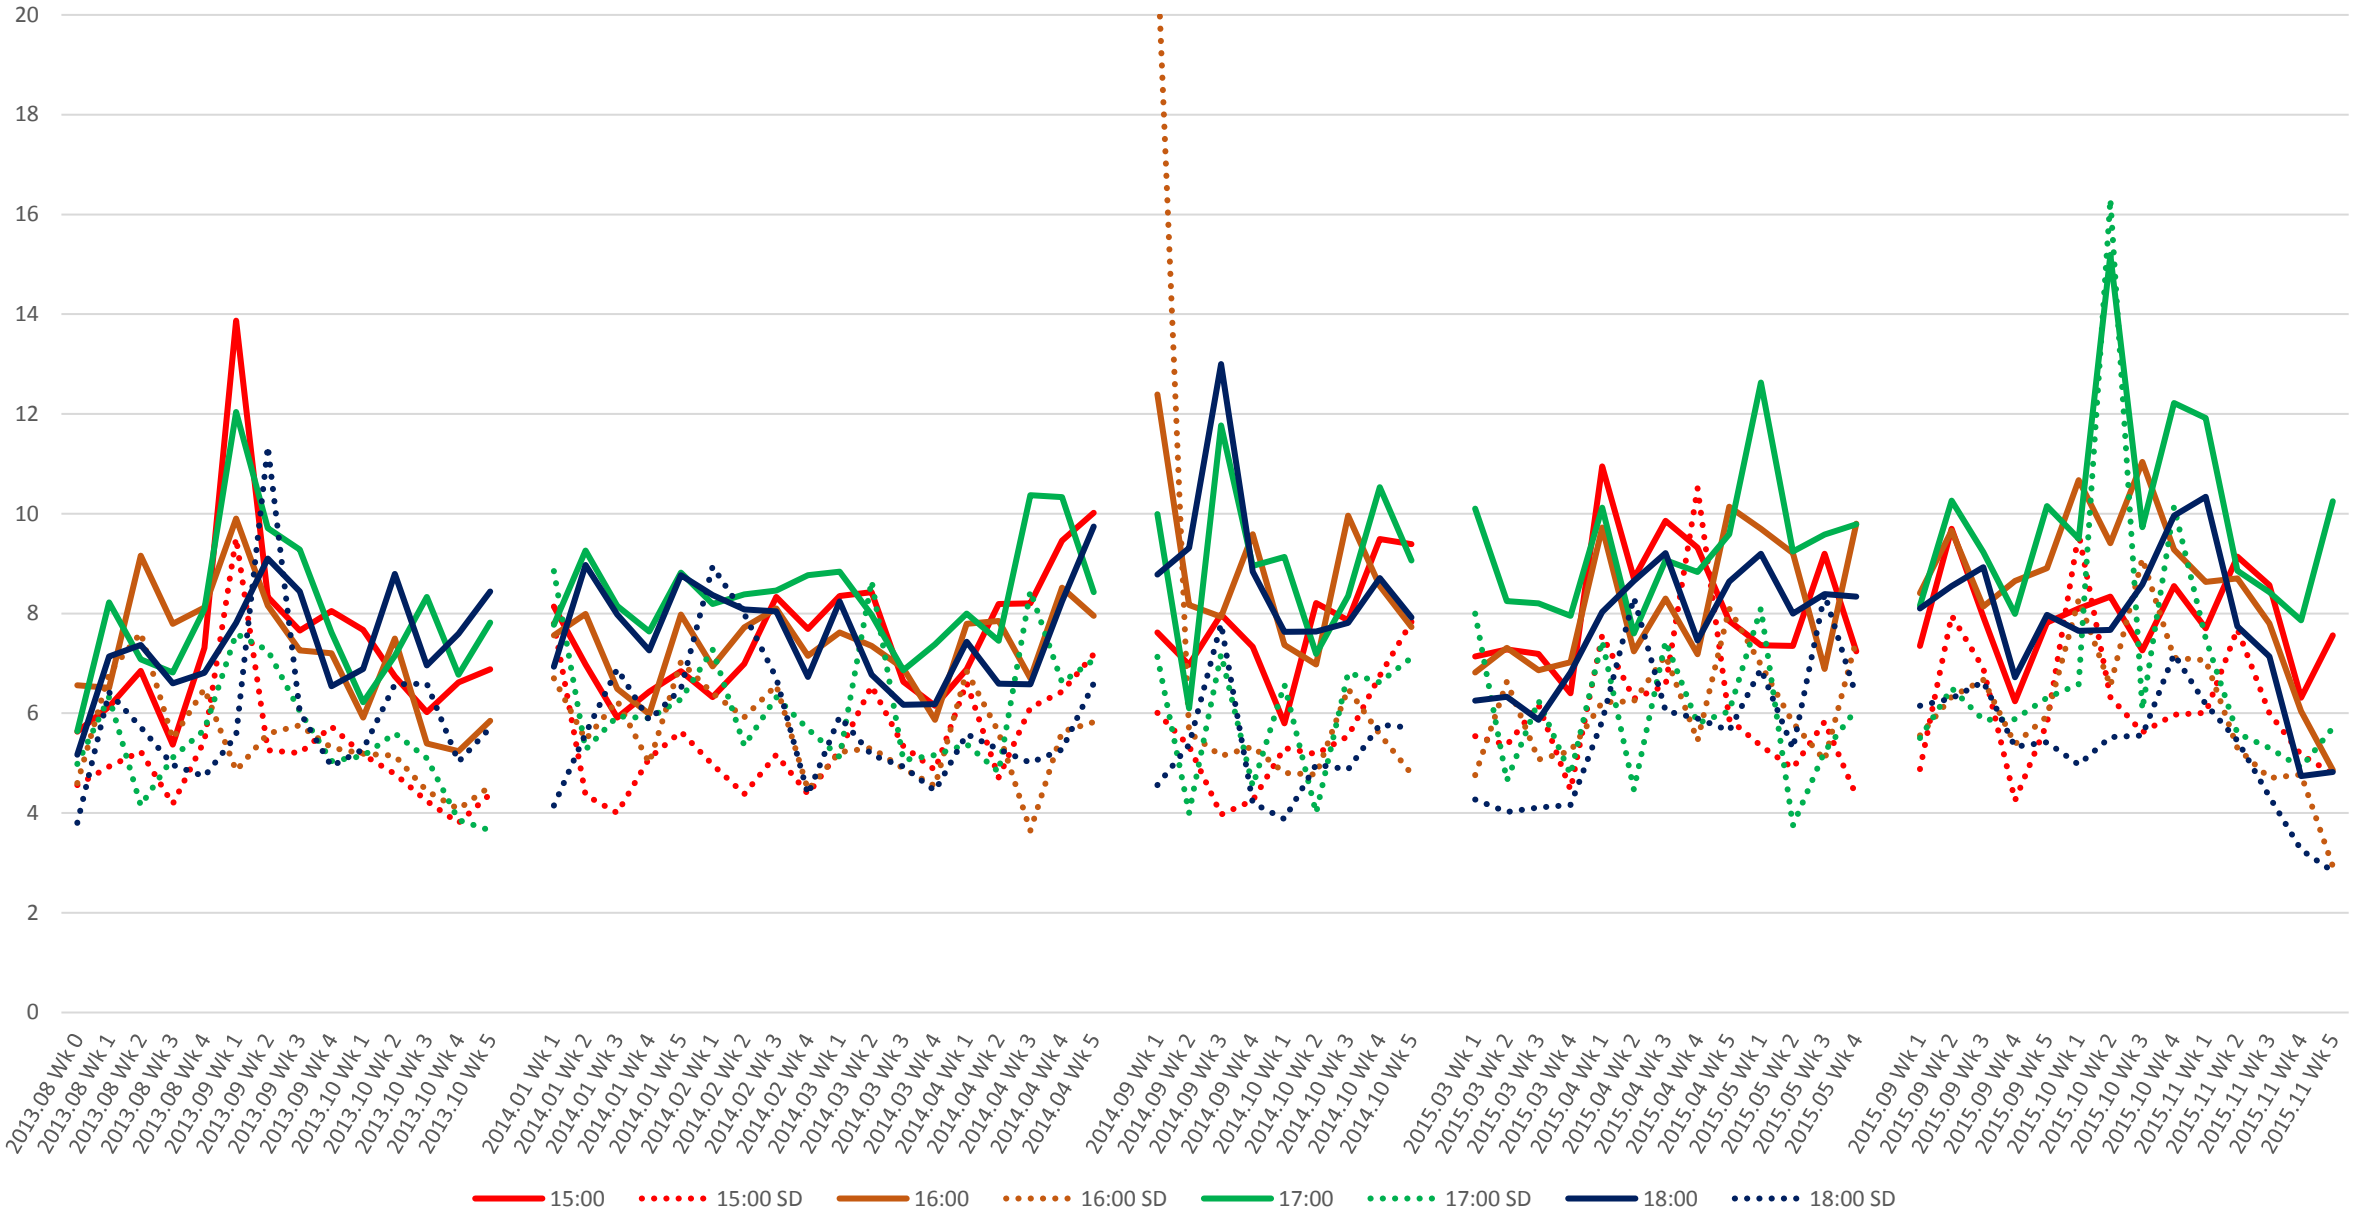

501 Queen Headways at Woodbine Ave. Eastbound Morning

6:00 6:00 SD 7:00 7:00 SD 8:00 8:00 SD 9:00 9:00 SD

501 Queen Headways at Woodbine Ave. Eastbound Middy

— 10:00 10:00 SD — 11:00 11:00 SD — 12:00 12:00 SD — 13:00 13:00 SD — 14:00 14:00 SD

501 Queen Headways at Woodbine Ave. Eastbound Afternoon

501 Queen Headways at Woodbine Ave. Eastbound Evening