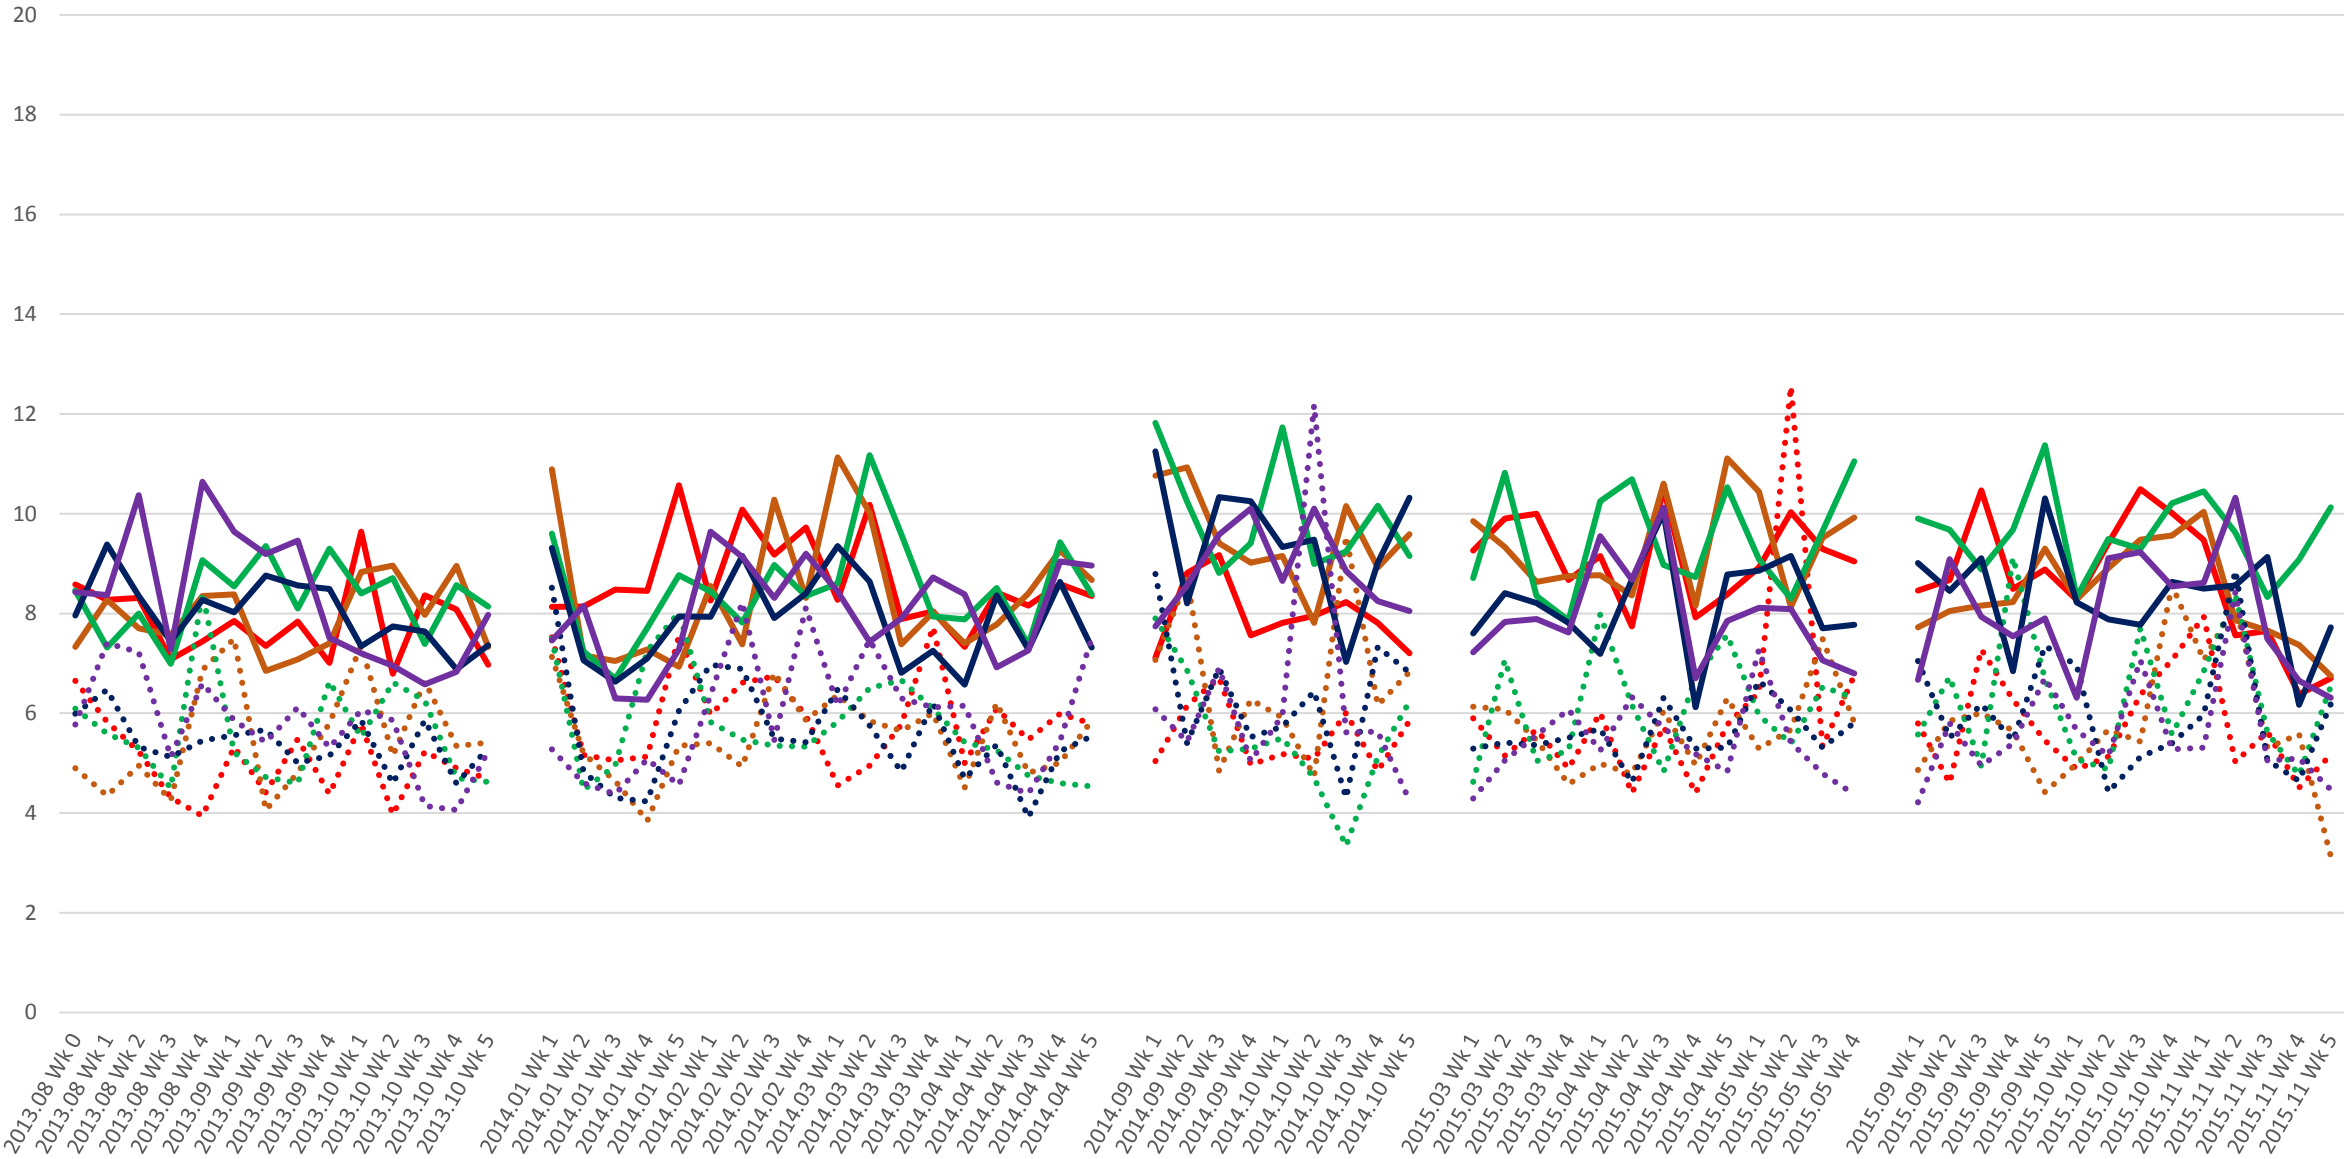

501 Queen Headways at Woodbine Ave. Eastbound Morning

6:00 6:00 SD 7:00 7:00 SD 8:00 8:00 SD 9:00 9:00 SD

501 Queen Headways at Woodbine Ave. Eastbound Middy

— 10:00 10:00 SD — 11:00 11:00 SD — 12:00 12:00 SD — 13:00 13:00 SD — 14:00 14:00 SD

501 Queen Headways at Woodbine Ave. Eastbound Afternoon

501 Queen Headways at Woodbine Ave. Eastbound Evening