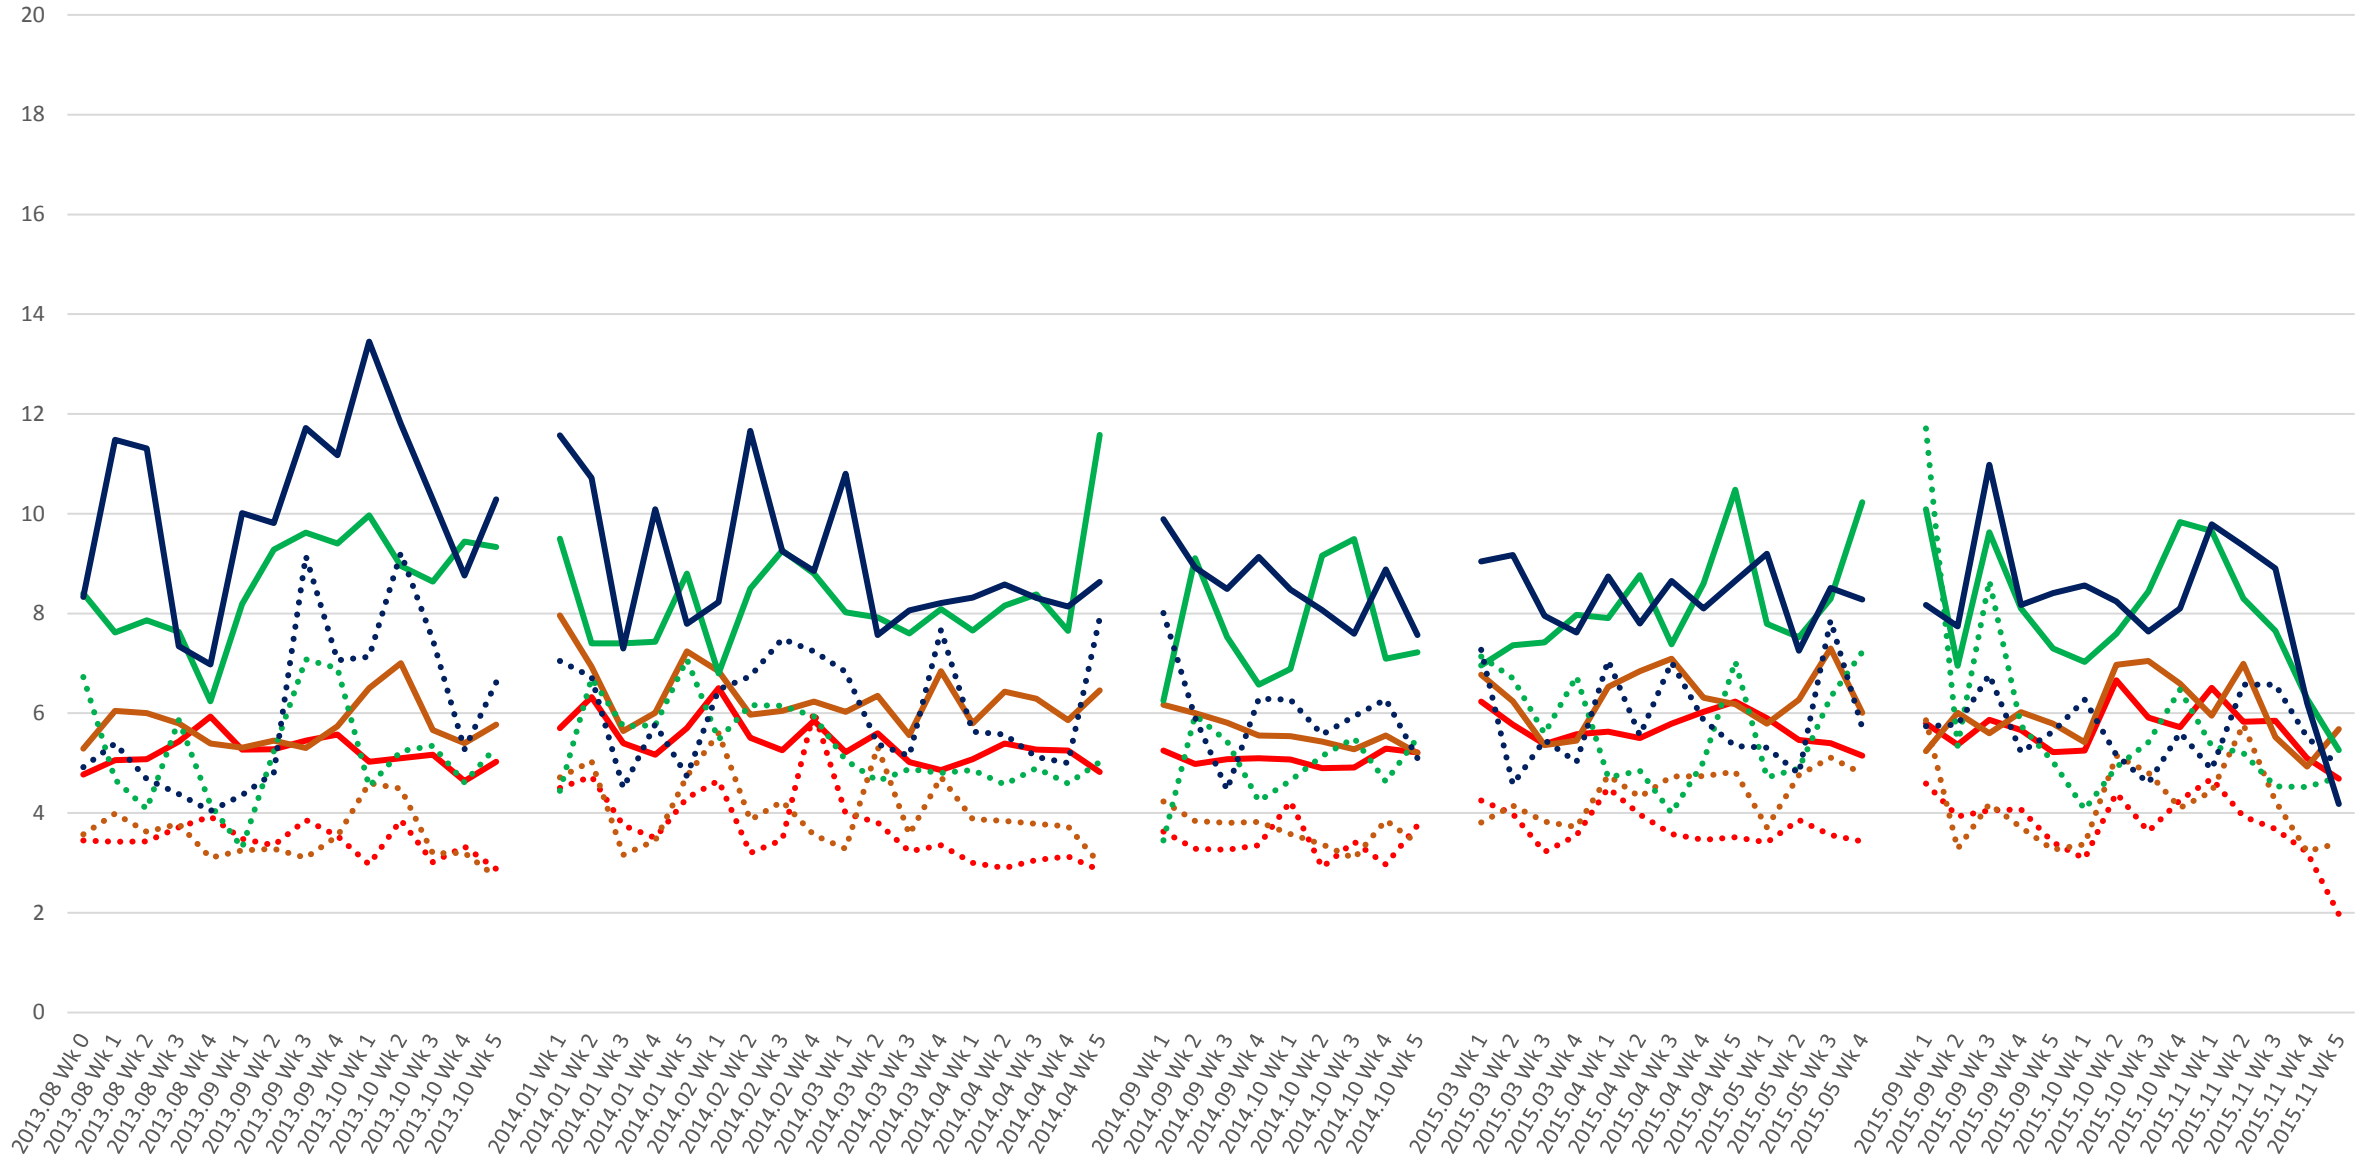

501 Queen Headways at Woodbine Ave. Eastbound Morning

6:00 6:00 SD 7:00 7:00 SD 8:00 8:00 SD 9:00 9:00 SD

501 Queen Headways at Woodbine Ave. Eastbound Middy

— 10:00 10:00 SD — 11:00 11:00 SD — 12:00 12:00 SD — 13:00 13:00 SD — 14:00 14:00 SD

501 Queen Headways at Woodbine Ave. Eastbound Afternoon

501 Queen Headways at Woodbine Ave. Eastbound Evening