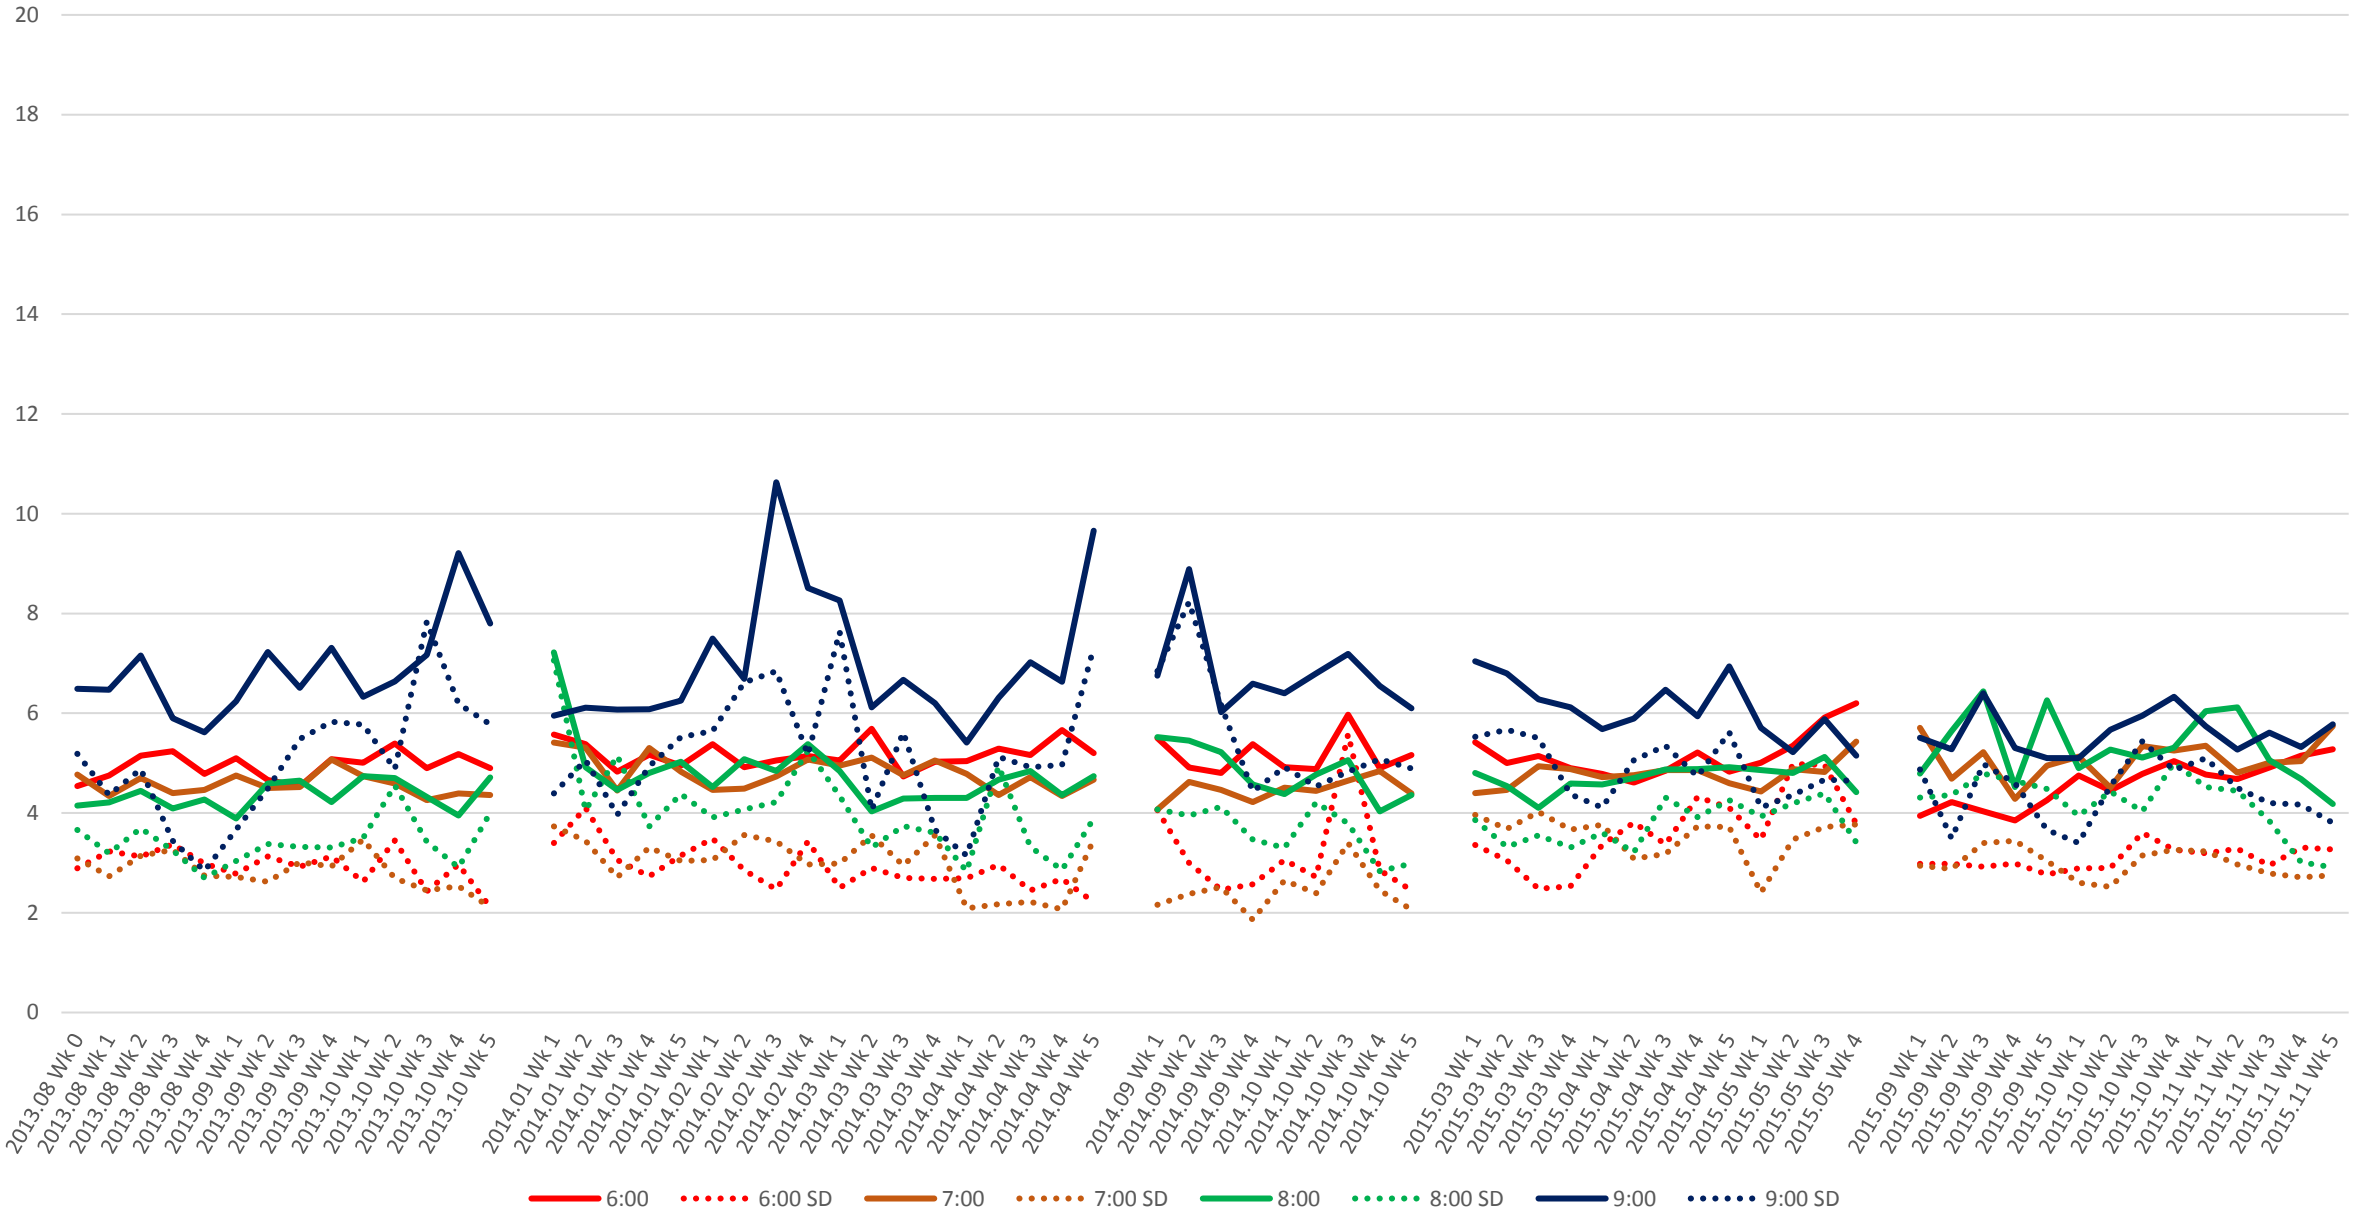

501 Queen Headways at Roncesvalles Ave. Eastbound Morning

501 Queen Headways at Roncesvalles Ave. Eastbound Midday

— 10:00 ···· 10:00 SD — 11:00 ···· 11:00 SD — 12:00 ···· 12:00 SD — 13:00 ···· 13:00 SD — 14:00 ···· 14:00 SD

501 Queen Headways at Roncesvalles Ave. Eastbound Afternoon