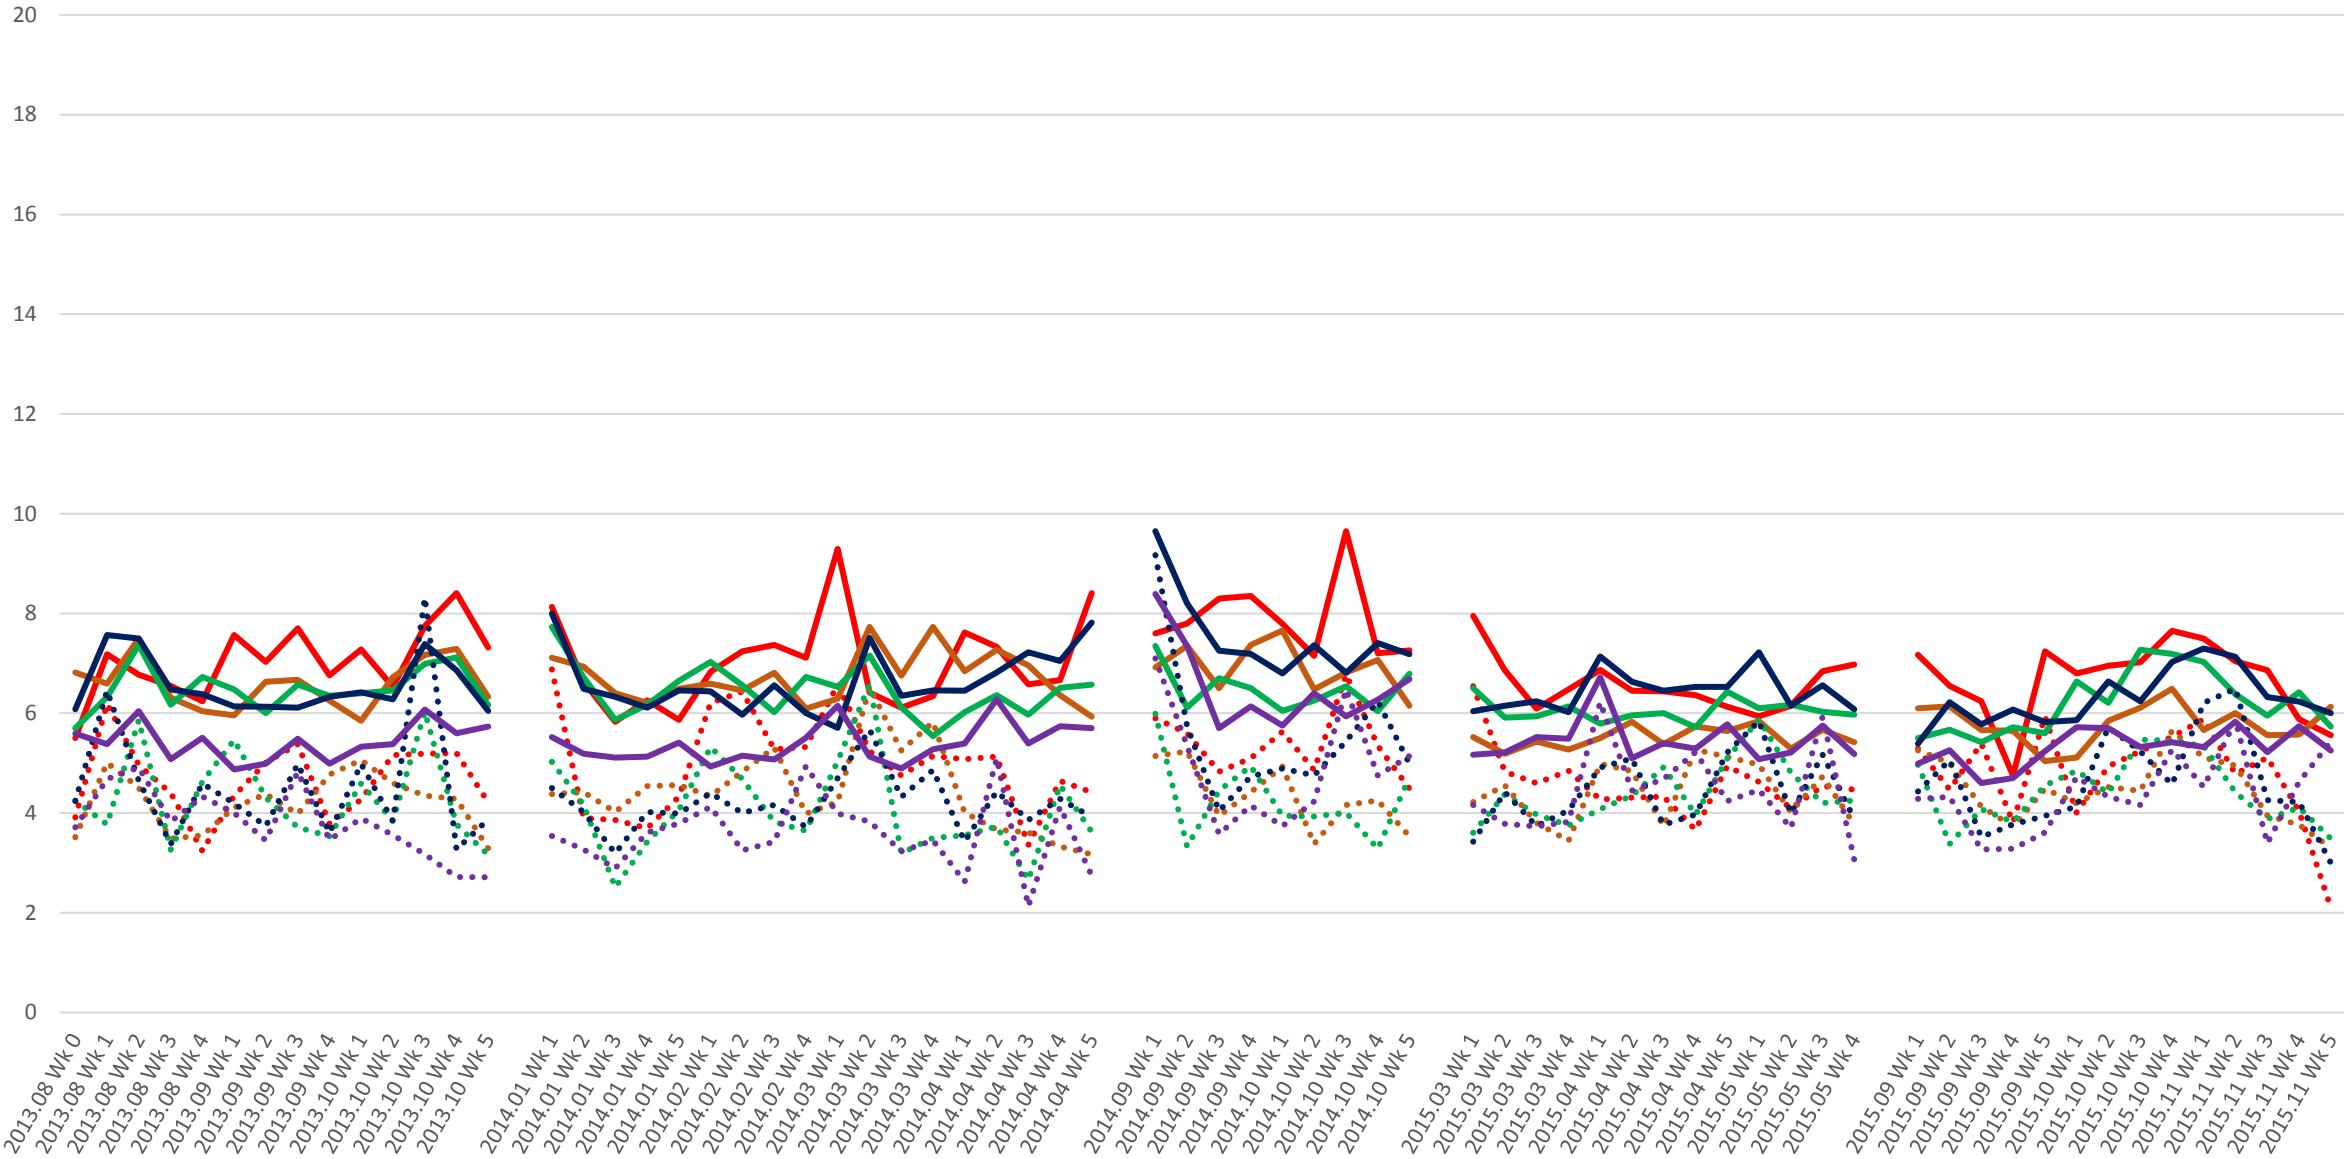

501 Queen Headways at Roncesvalles Ave. Eastbound Morning

501 Queen Headways at Roncesvalles Ave. Eastbound Midday

— 10:00 ···· 10:00 SD — 11:00 ···· 11:00 SD — 12:00 ···· 12:00 SD — 13:00 ···· 13:00 SD — 14:00 ···· 14:00 SD

501 Queen Headways at Roncesvalles Ave. Eastbound Afternoon