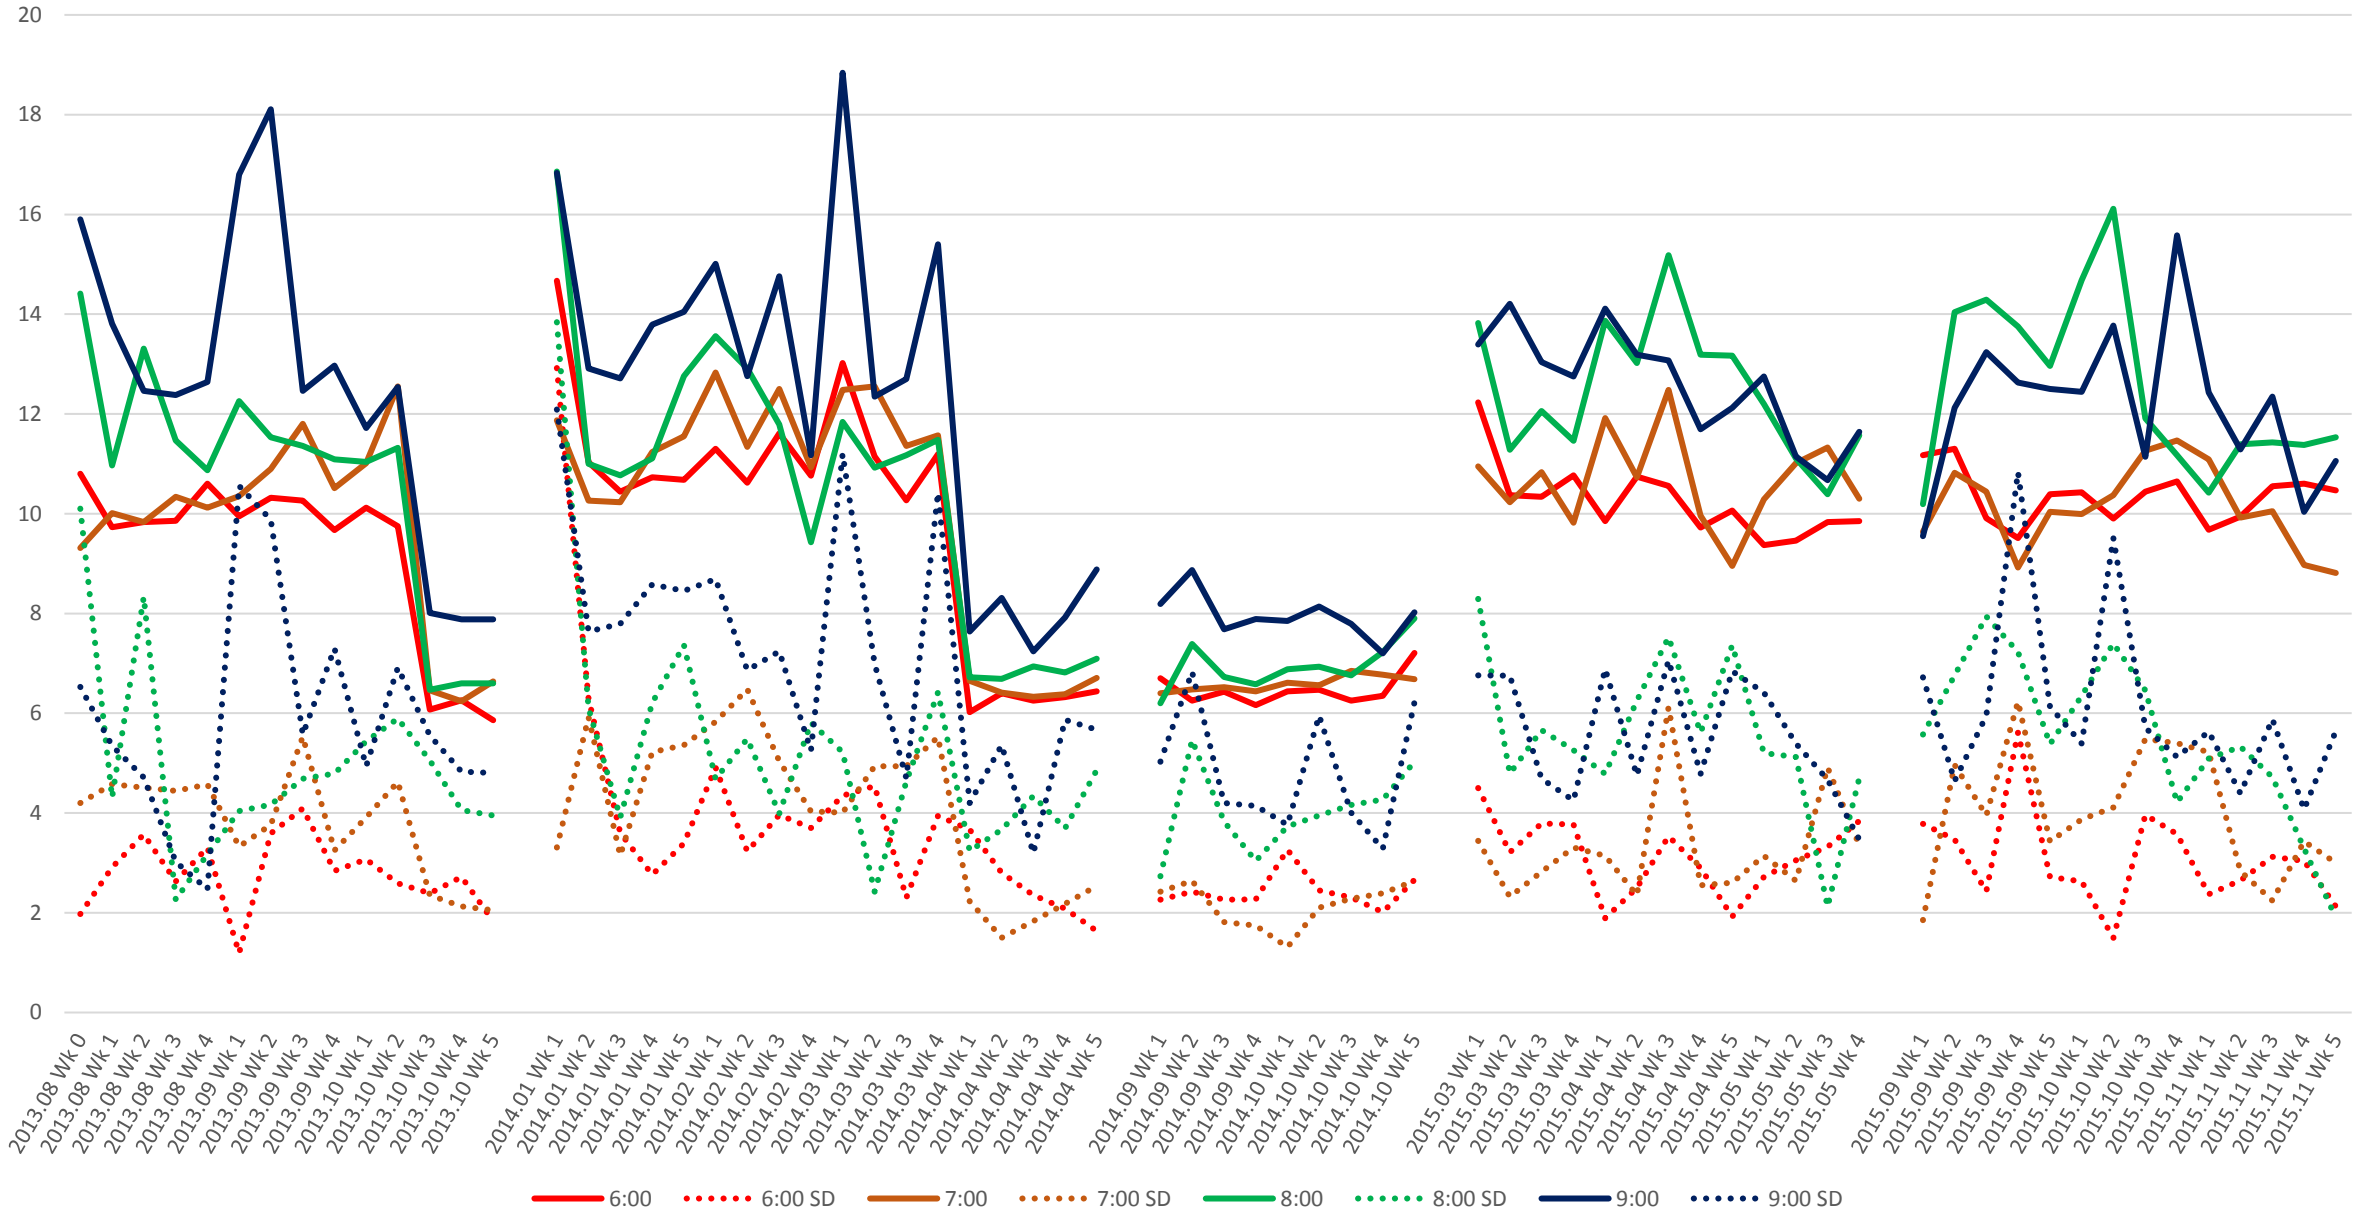

501 Queen Headways at Long Branch Loop Eastbound Morning

501 Queen Headways at Long Branch Loop Eastbound Midday

501 Queen Headways at Long Branch Loop Eastbound Afternoon

### 501 Queen Headways at Long Branch Loop Eastbound Evening