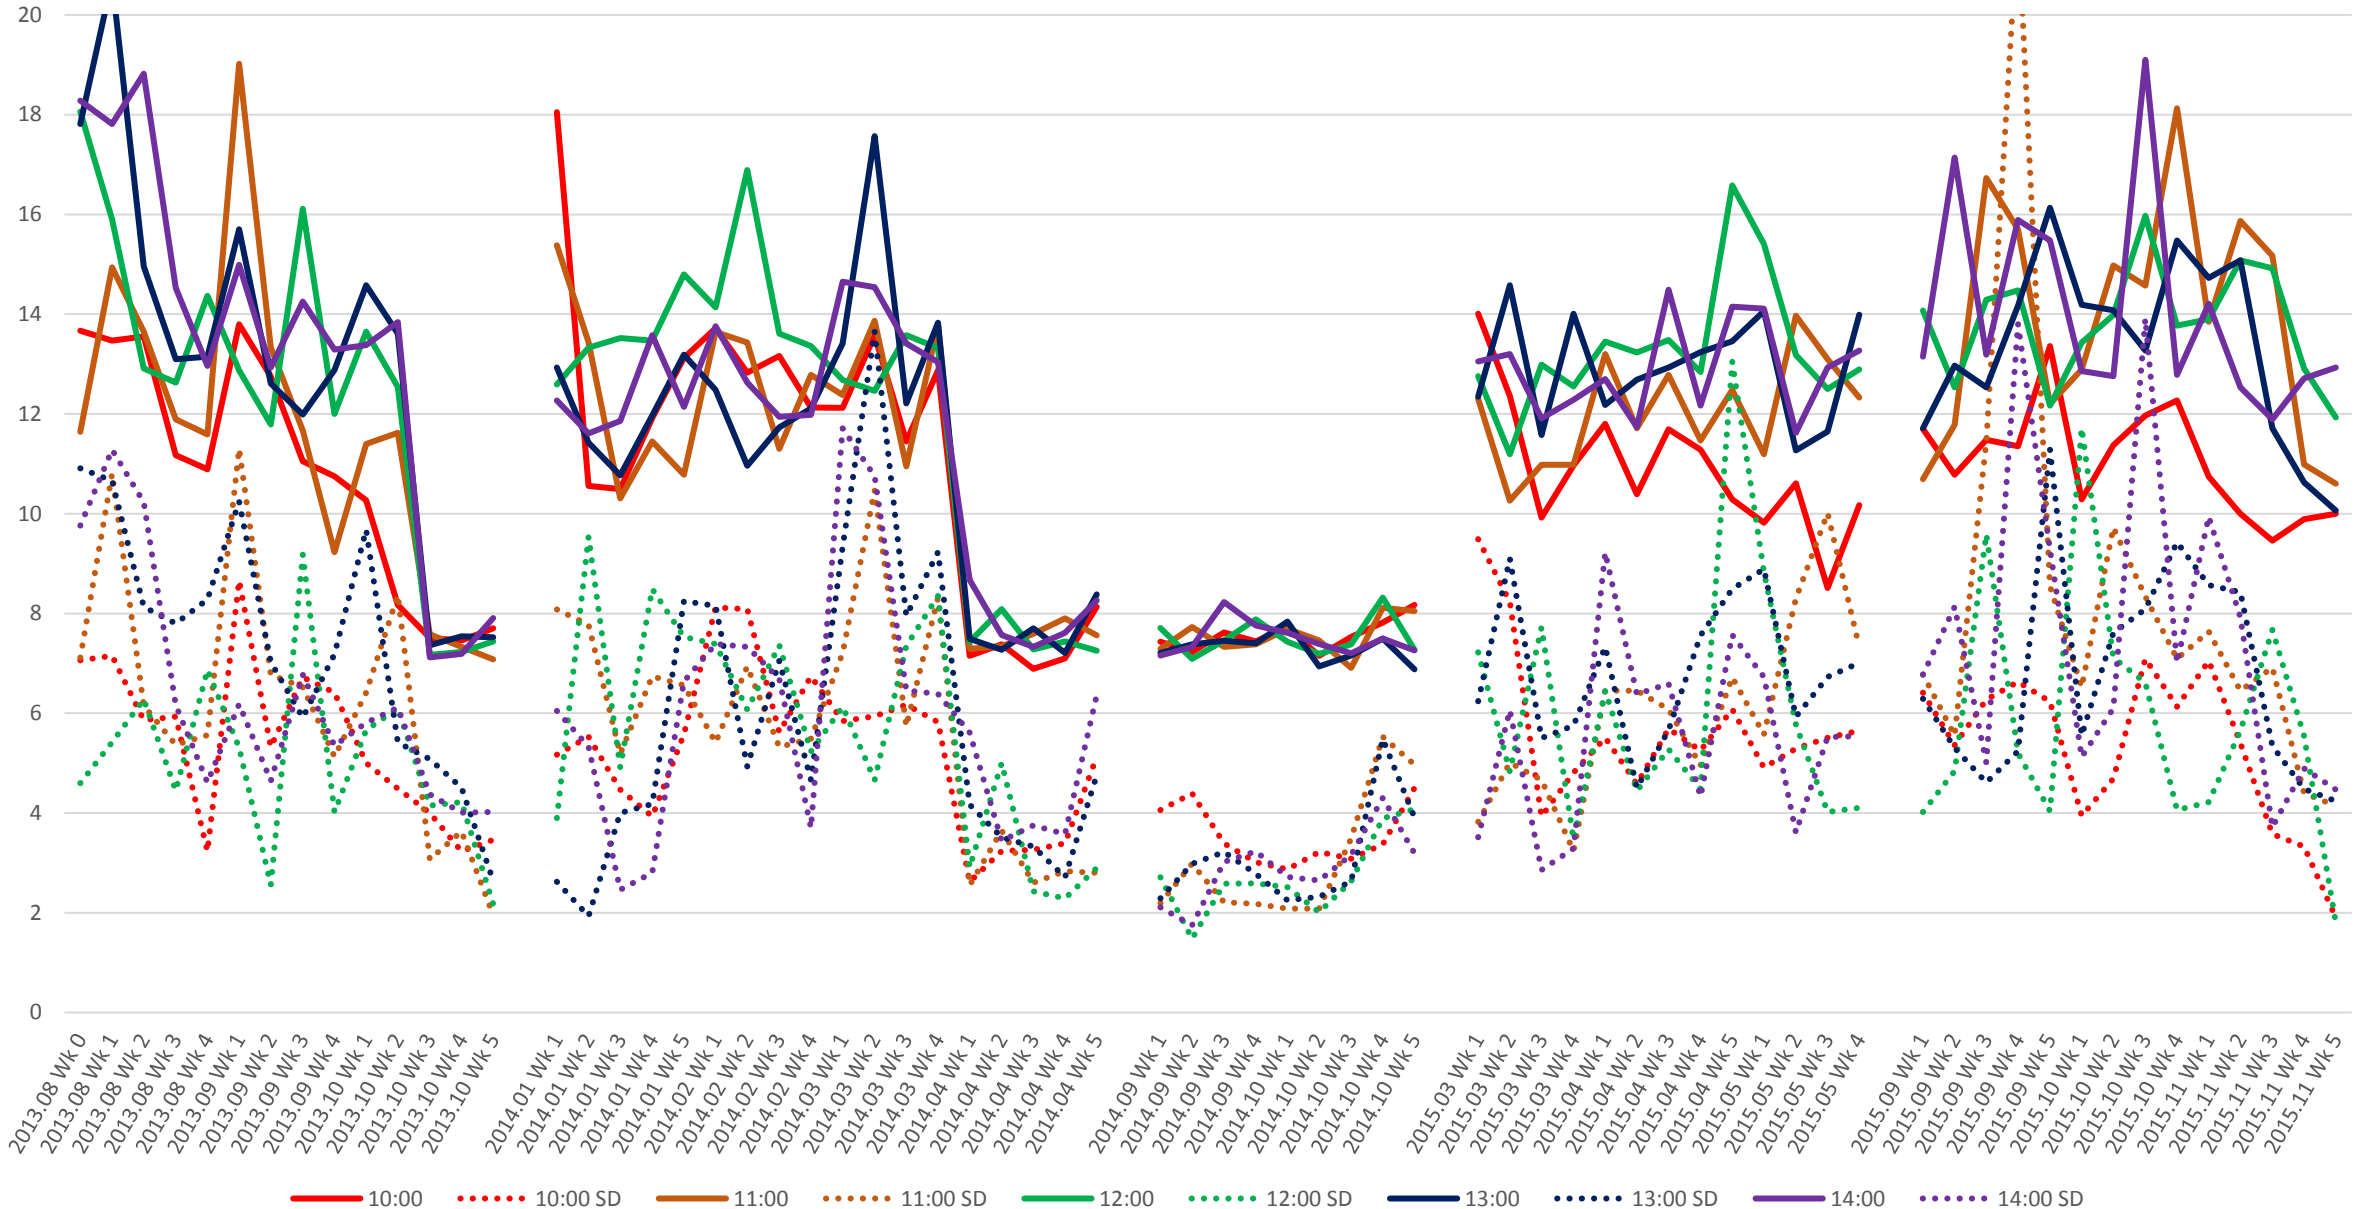

501 Queen Headways at Long Branch Loop Eastbound Morning

501 Queen Headways at Long Branch Loop Eastbound Midday

501 Queen Headways at Long Branch Loop Eastbound Afternoon

### 501 Queen Headways at Long Branch Loop Eastbound Evening