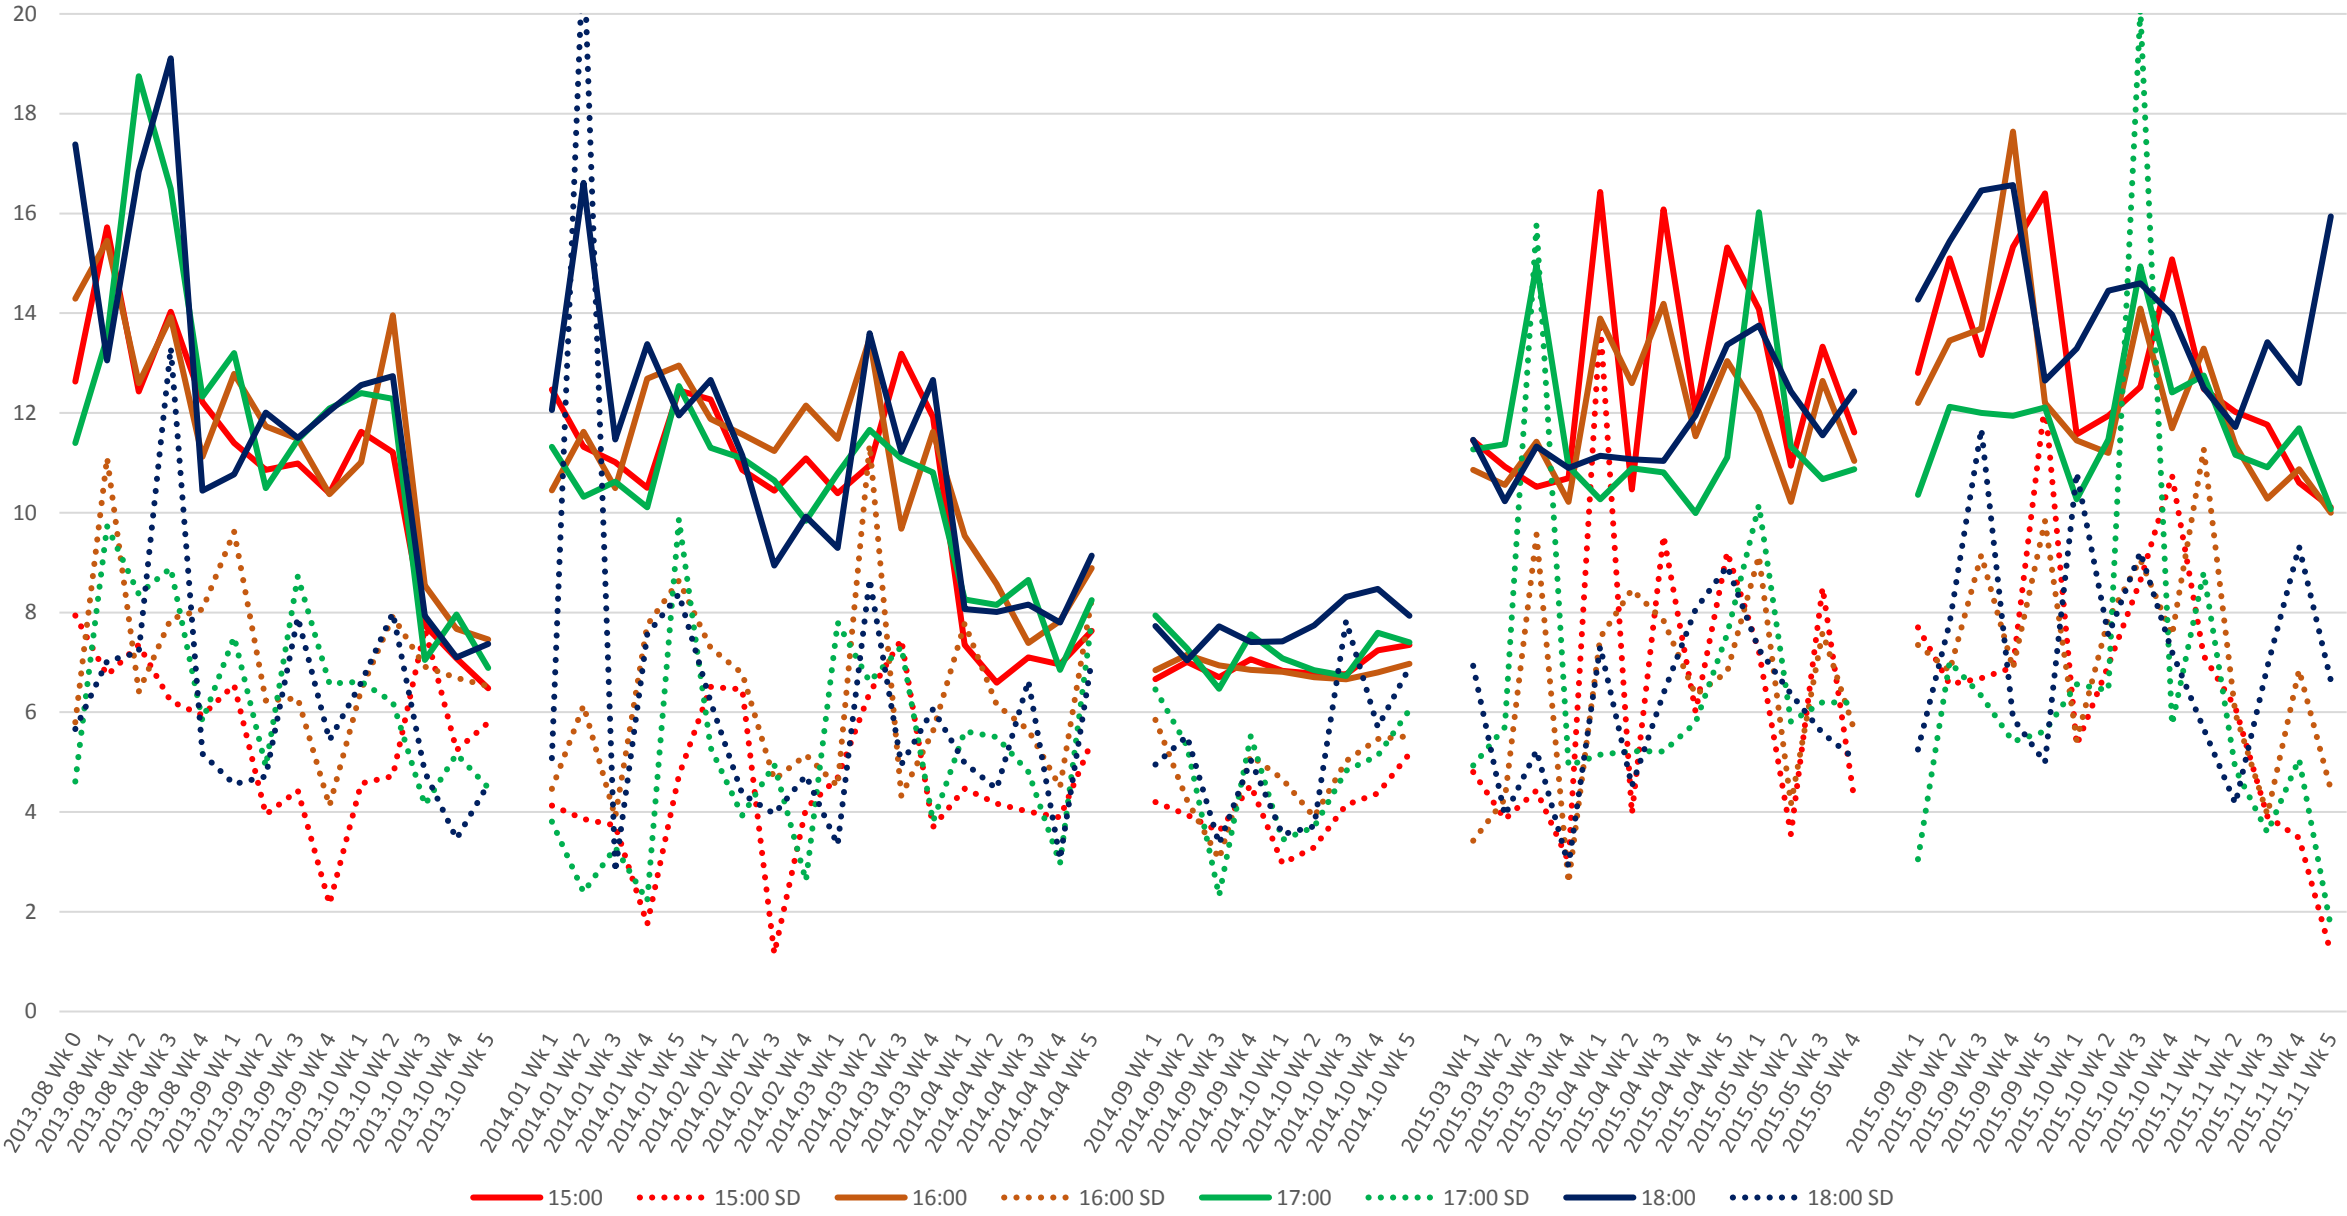

501 Queen Headways at Long Branch Loop Eastbound Morning

501 Queen Headways at Long Branch Loop Eastbound Midday

501 Queen Headways at Long Branch Loop Eastbound Afternoon

### 501 Queen Headways at Long Branch Loop Eastbound Evening