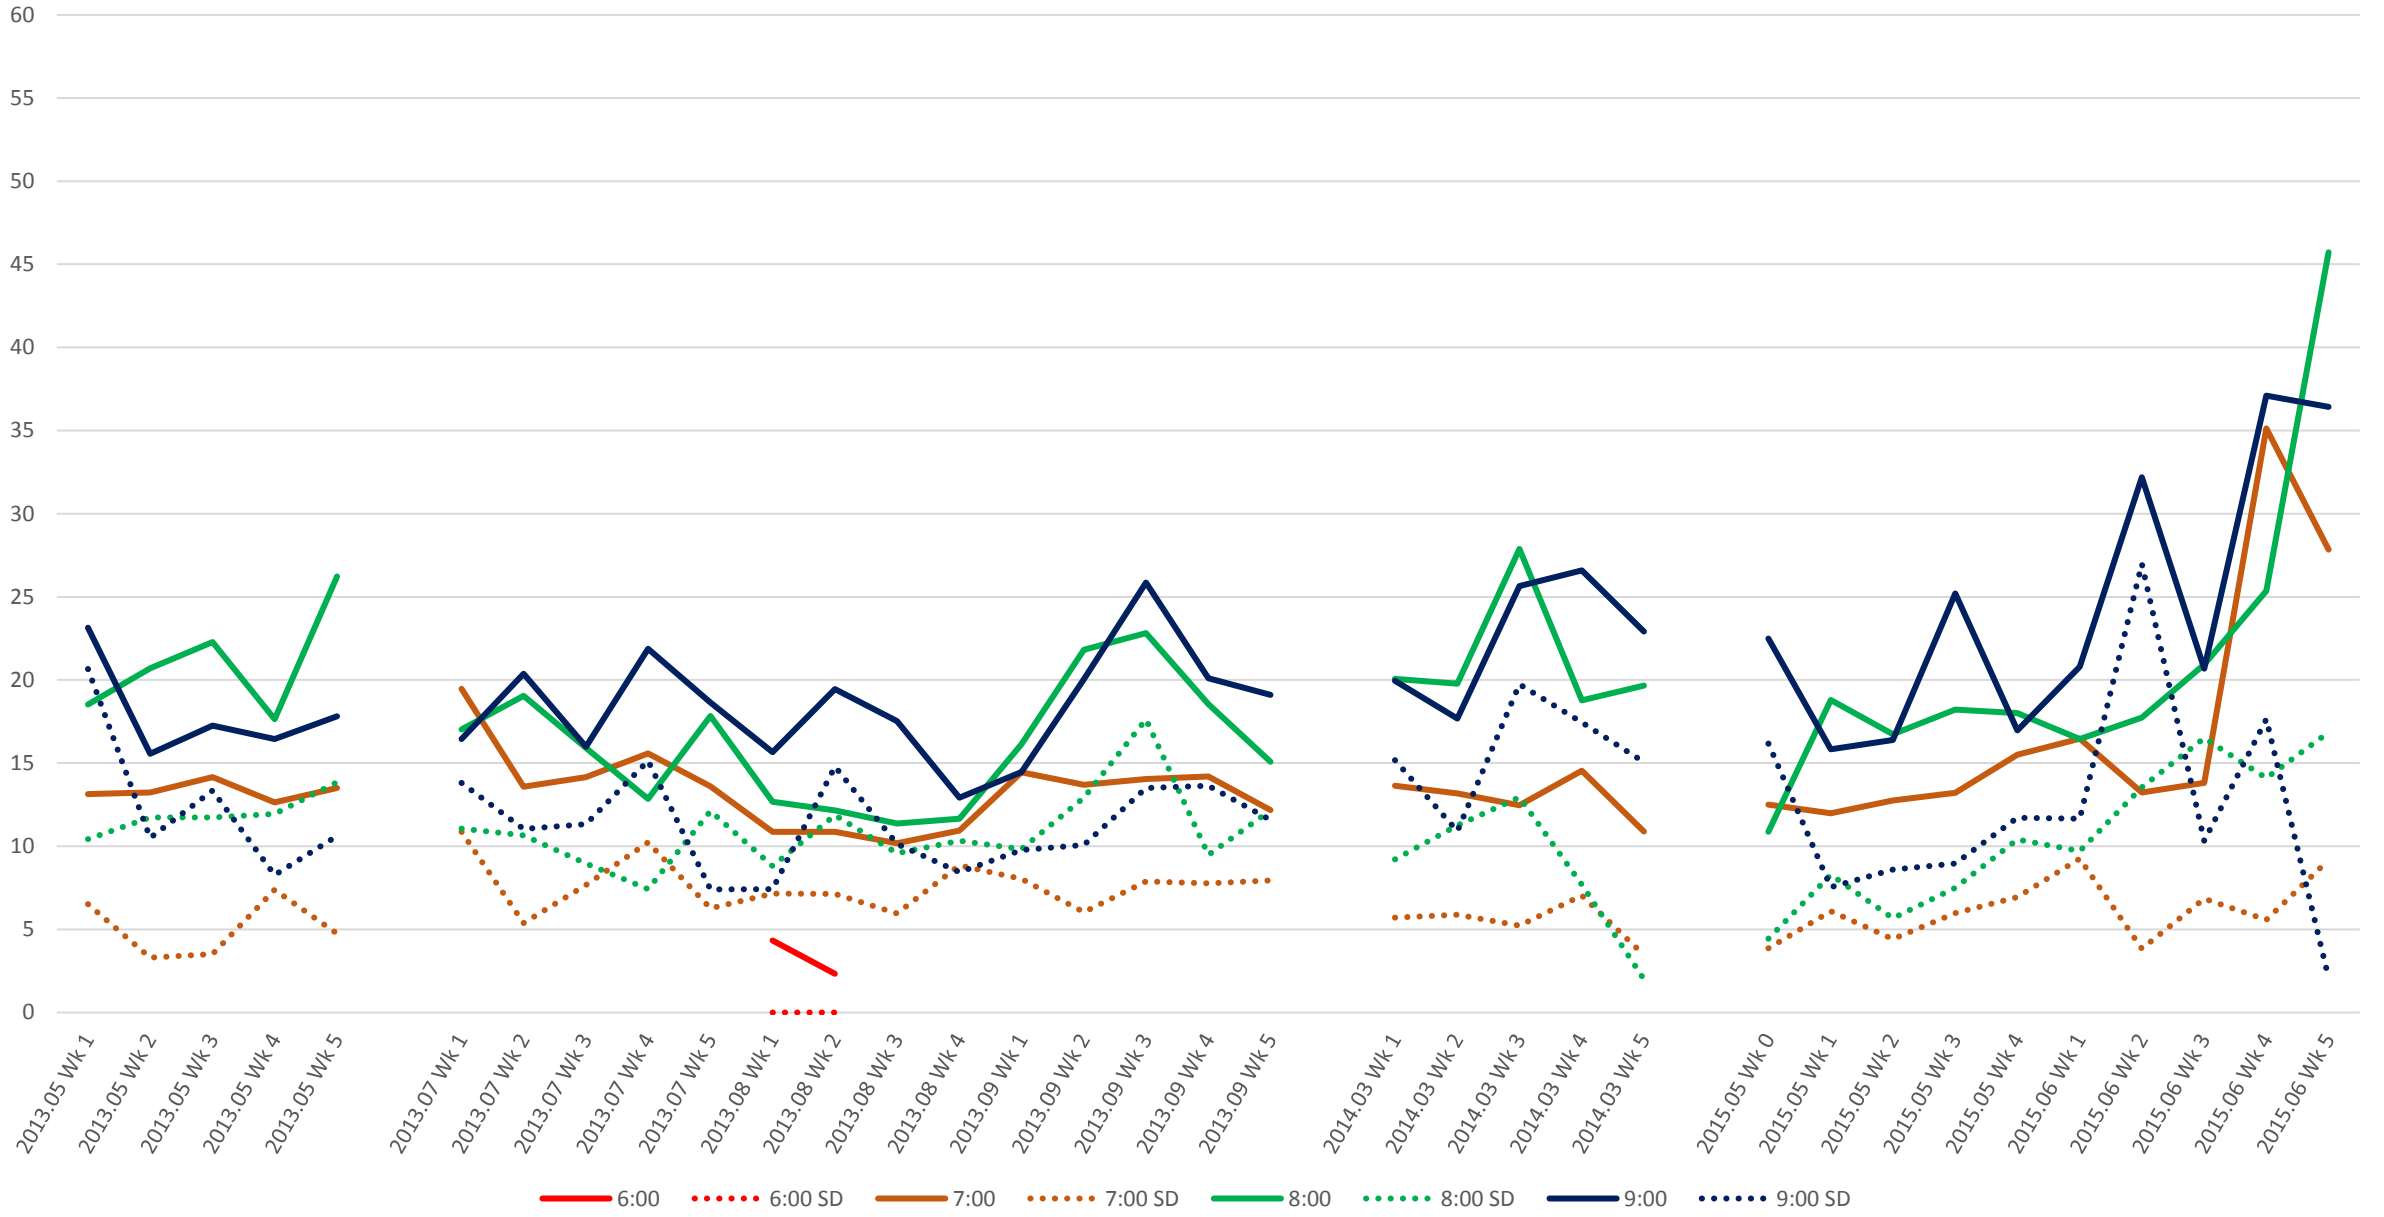

523 Downtowner/KRT Headways at Sherbourne St. Eastbound Morning

523 Downtowner/KRT Headways at Sherbourne St. Eastbound Afternoon