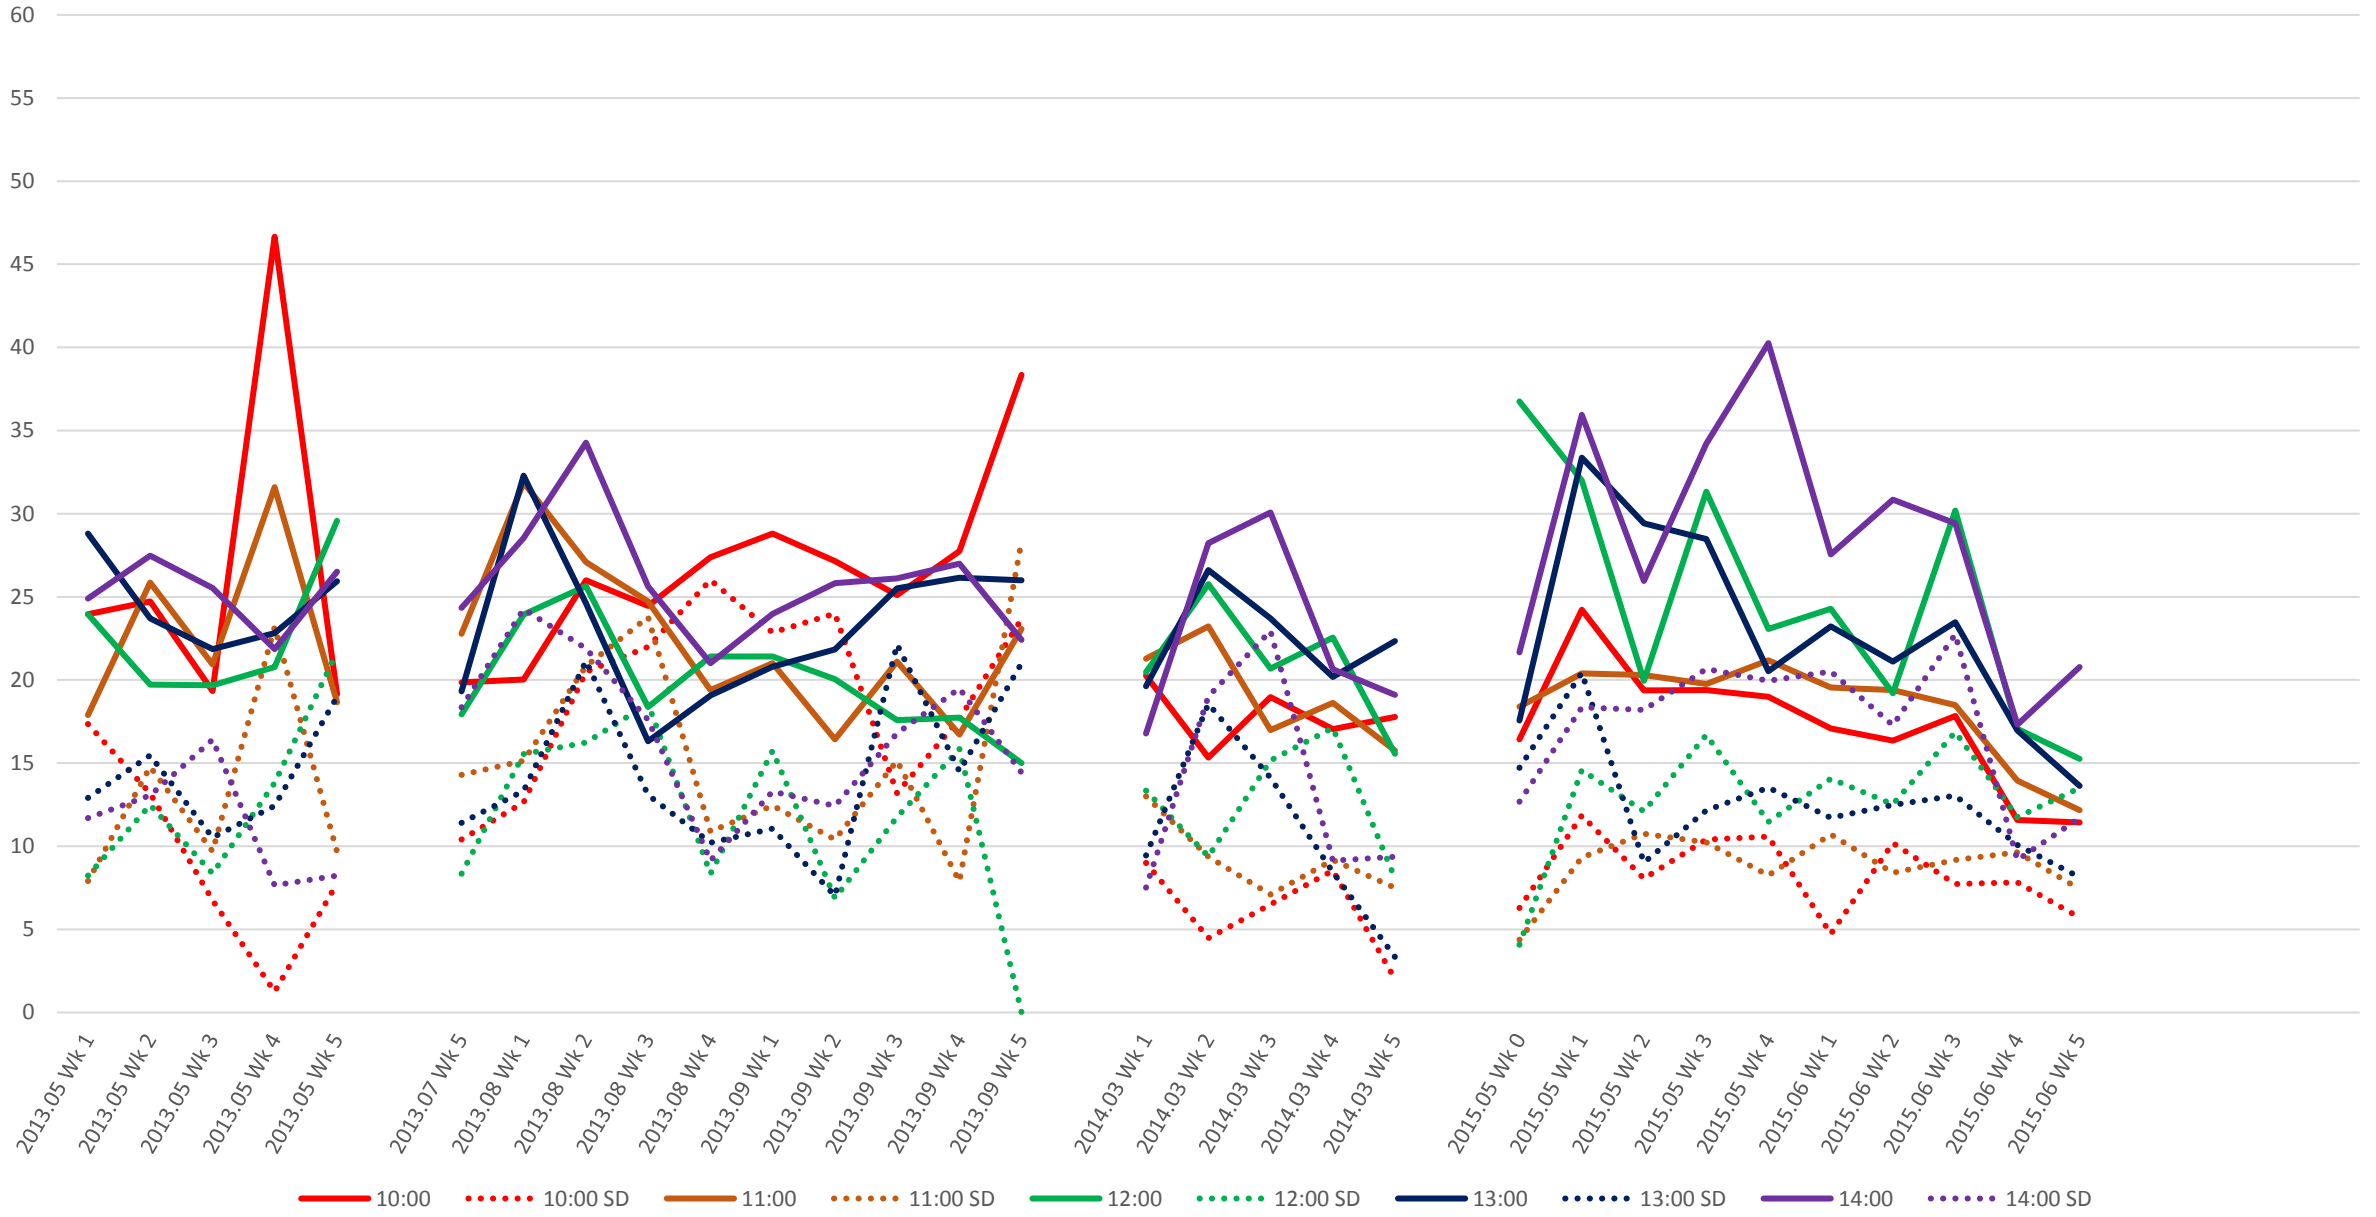

523 Downtowner/KRT Headways at University Ave. Eastbound Morning

523 Downtowner/KRT Headways at University Ave. Eastbound Midday

523 Downtowner/KRT Headways at University Ave. Eastbound Afternoon