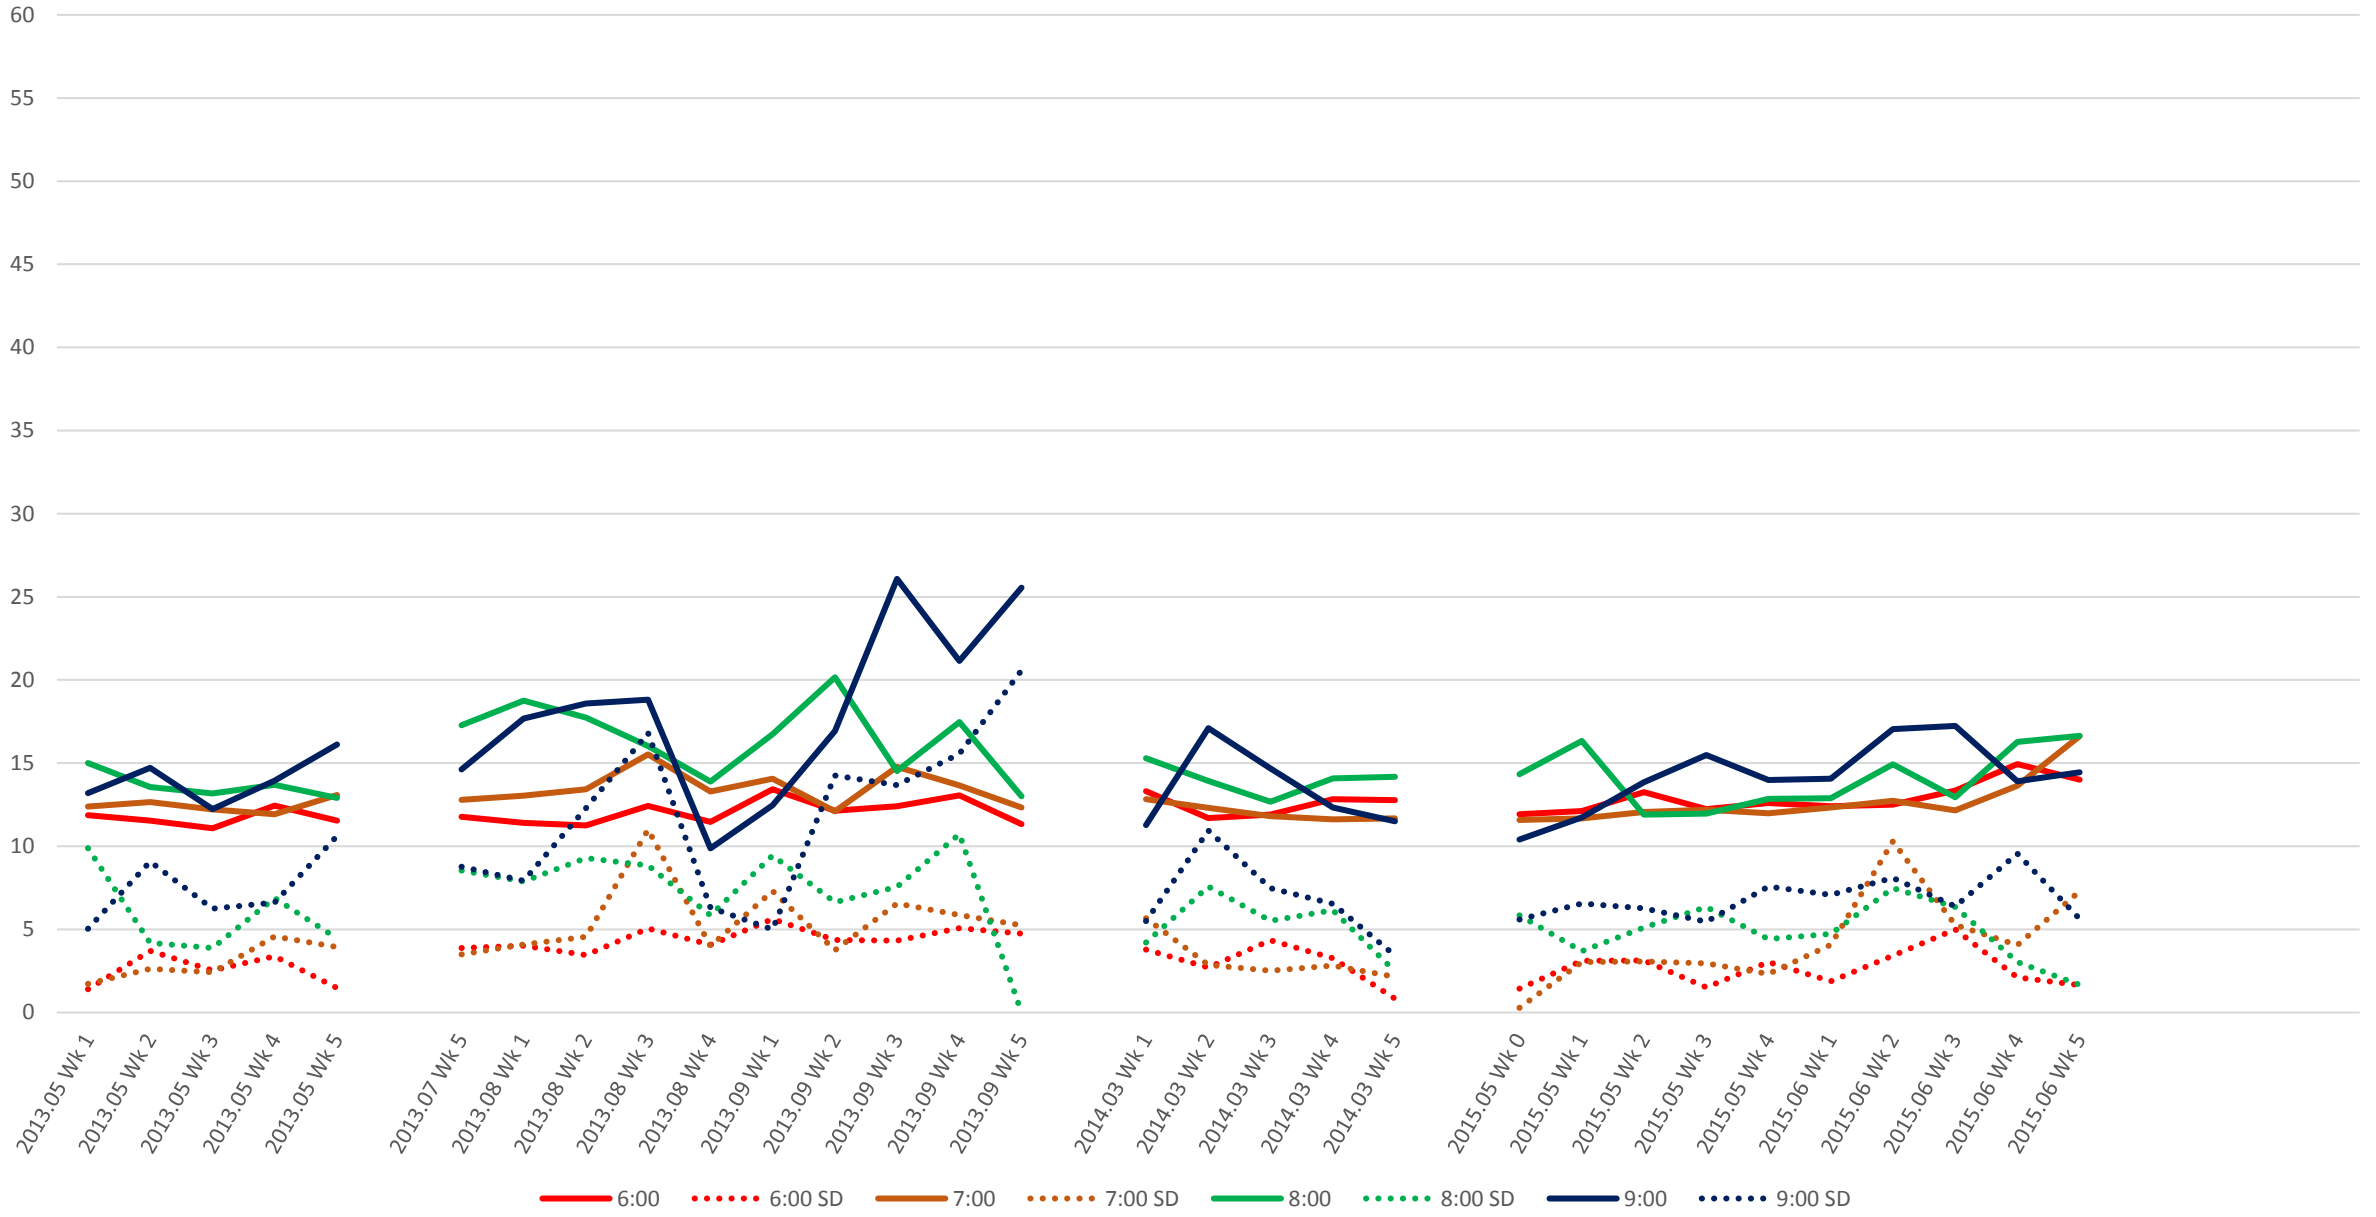

523 Downtowner/KRT Headways at University Ave. Eastbound Morning

523 Downtowner/KRT Headways at University Ave. Eastbound Midday

523 Downtowner/KRT Headways at University Ave. Eastbound Afternoon