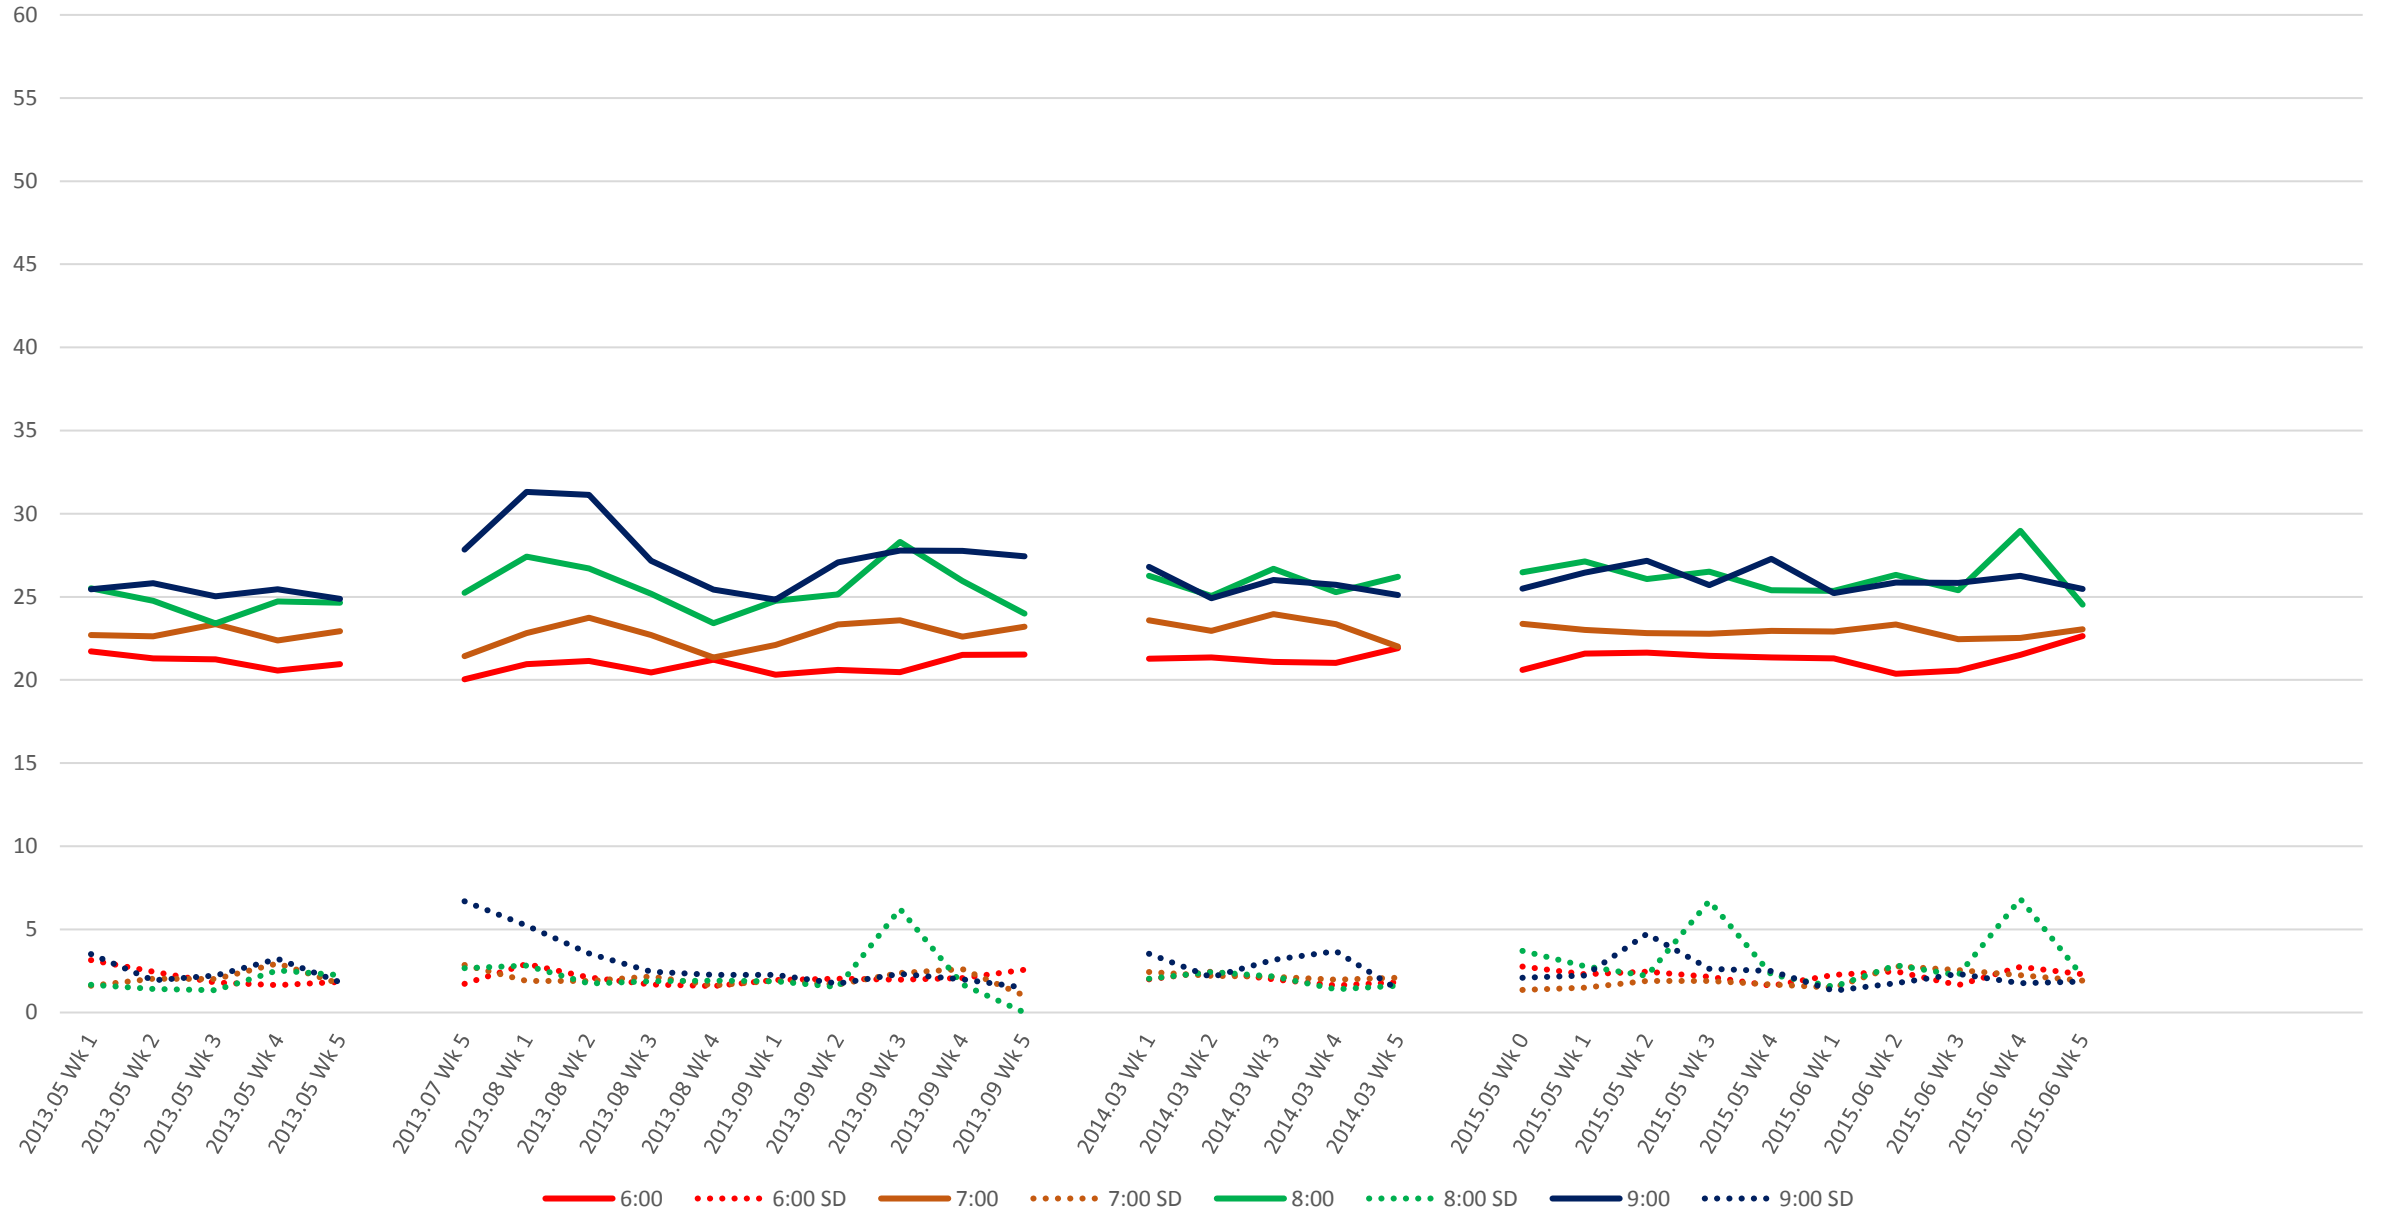

523 Downtowner/KRT Link Times From University Ave. To Coxwell Ave. Eastbound Morning

523 Downtowner/KRT Link Times From University Ave. To Coxwell Ave. Eastbound Middy

— 10:00
 10:00 SD
 — 11:00
 11:00 SD
 — 12:00
 12:00 SD
 — 13:00
 13:00 SD
 — 14:00
 14:00 SD

523 Downtowner/KRT Link Times From University Ave. To Coxwell Ave. Eastbound Afternoon