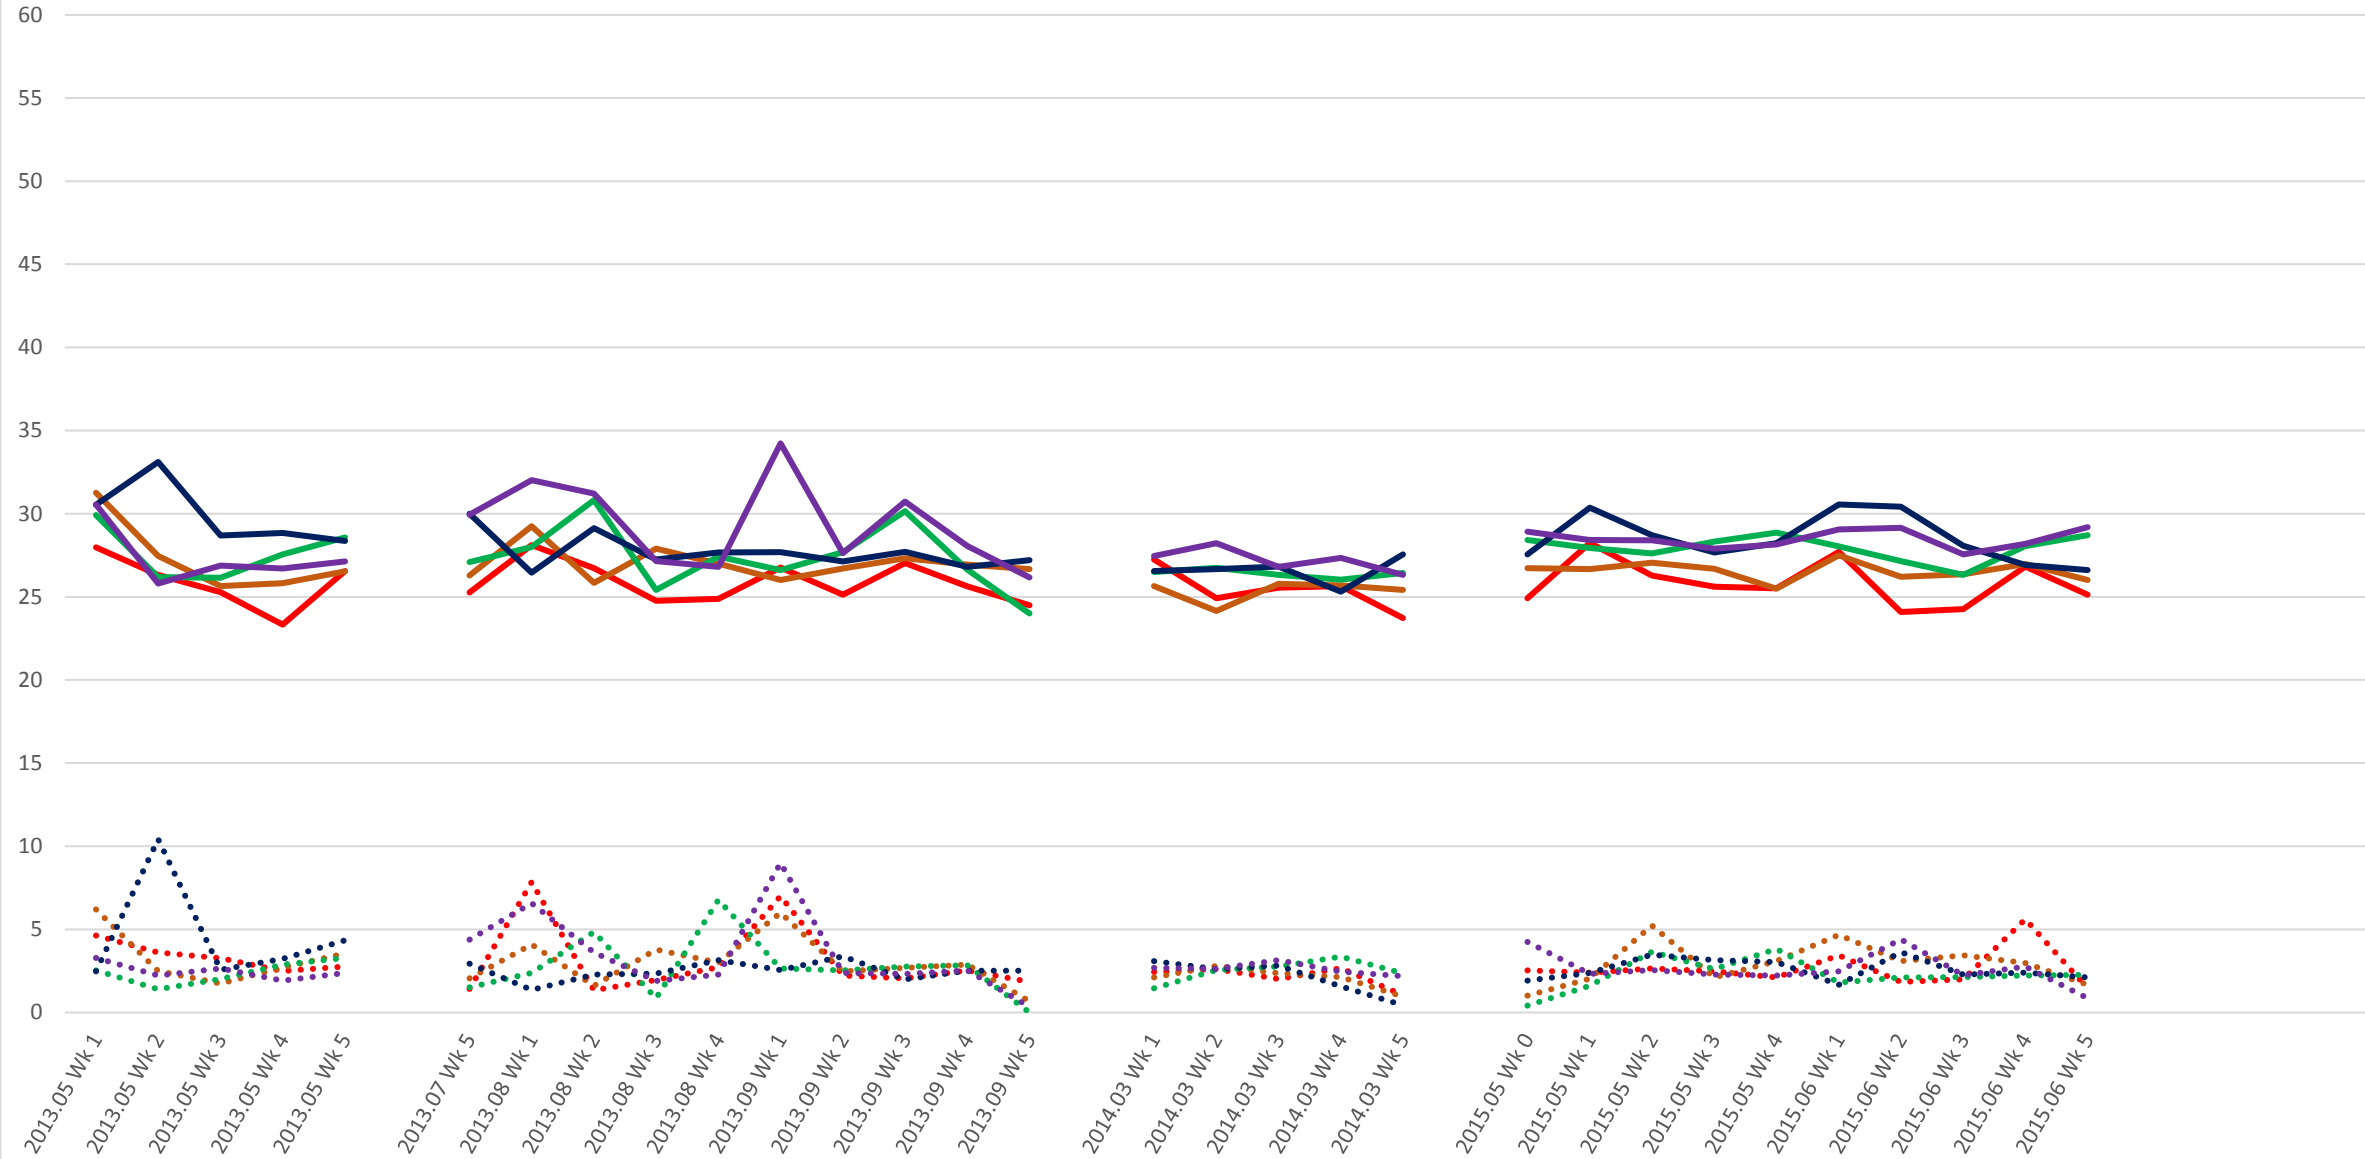

523 Downtowner/KRT Link Times From University Ave. To Coxwell Ave. Eastbound Morning

523 Downtowner/KRT Link Times From University Ave. To Coxwell Ave. Eastbound Middy

— 10:00
 10:00 SD
 — 11:00
 11:00 SD
 — 12:00
 12:00 SD
 — 13:00
 13:00 SD
 — 14:00
 14:00 SD

523 Downtowner/KRT Link Times From University Ave. To Coxwell Ave. Eastbound Afternoon