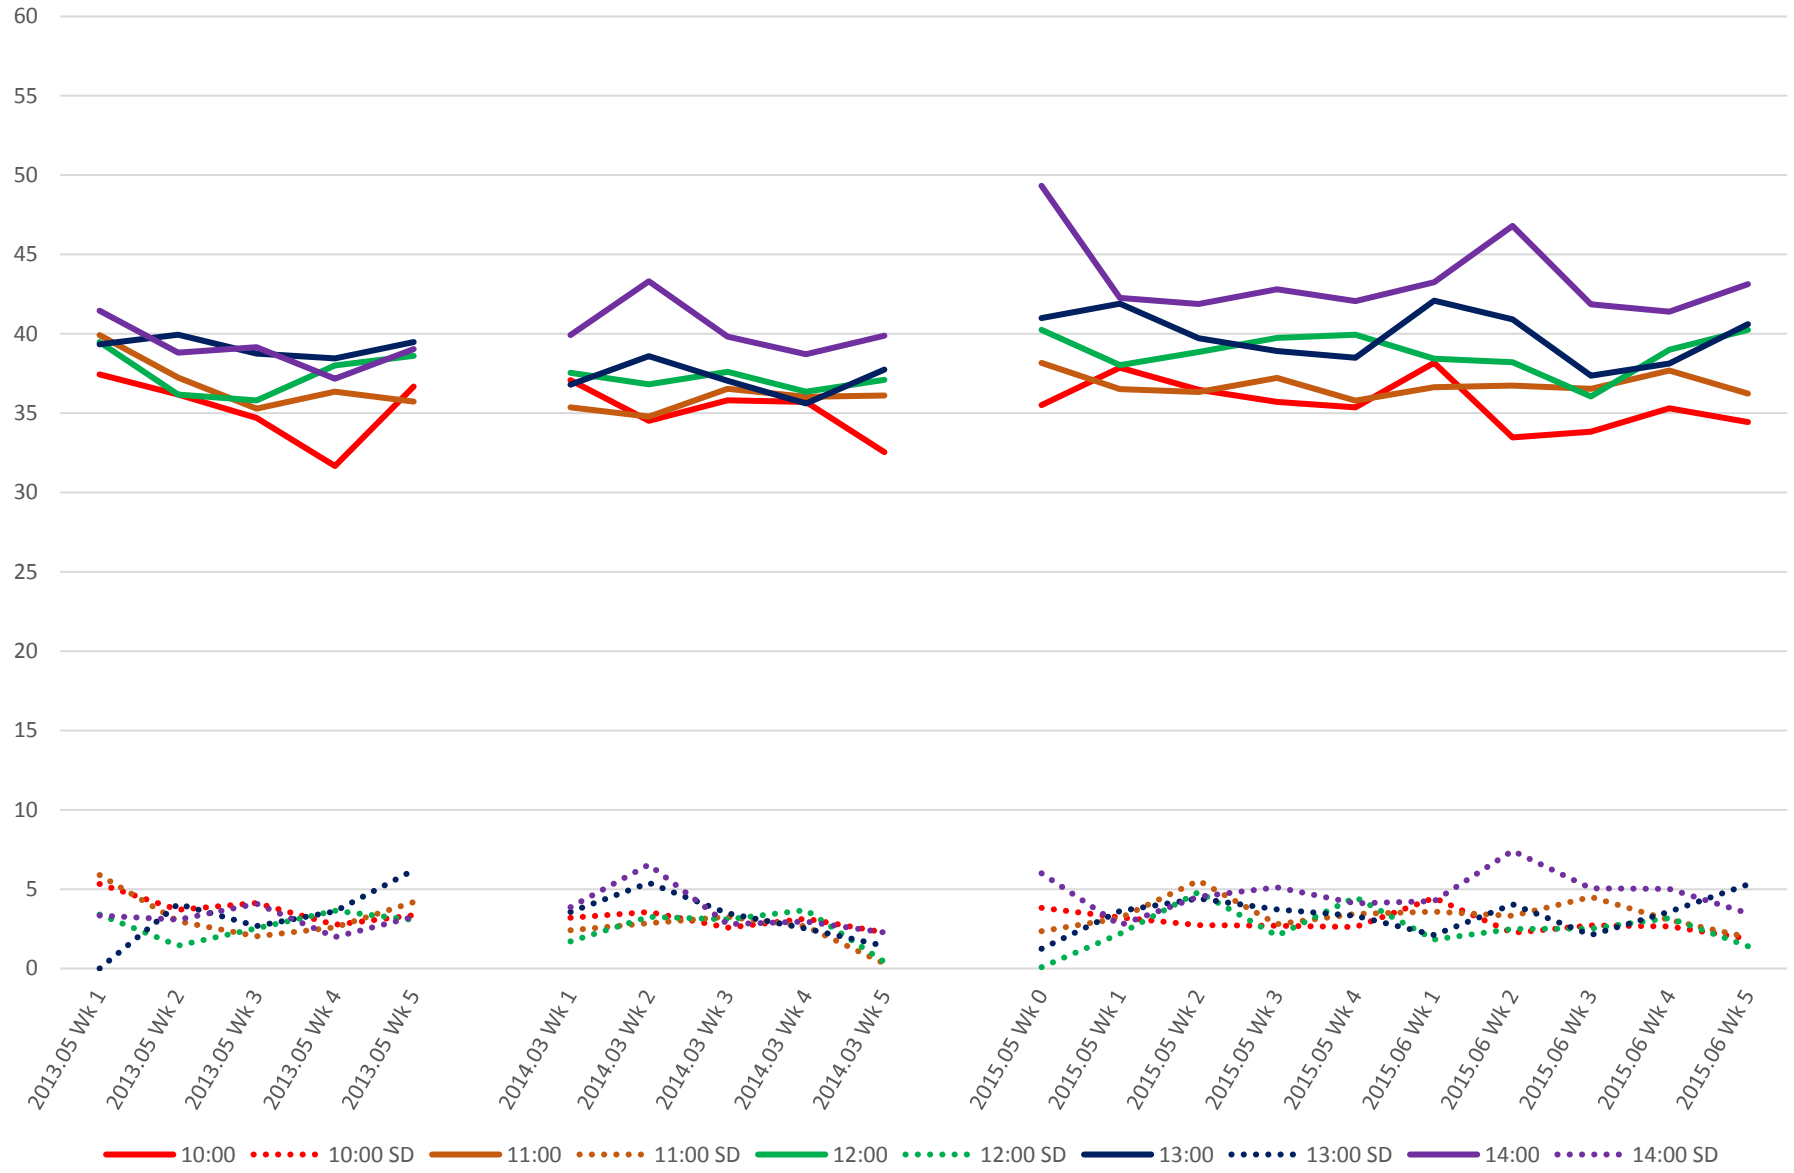

523 Downtowner/KRT Link Times From University Ave. To West of Bingham Loop Eastbound Morning

523 Downtowner/KRT Link Times From University Ave. To West of Bingham Loop Eastbound Midday

523 Downtowner/KRT Link Times From University Ave. To West of Bingham Loop Eastbound Afternoon