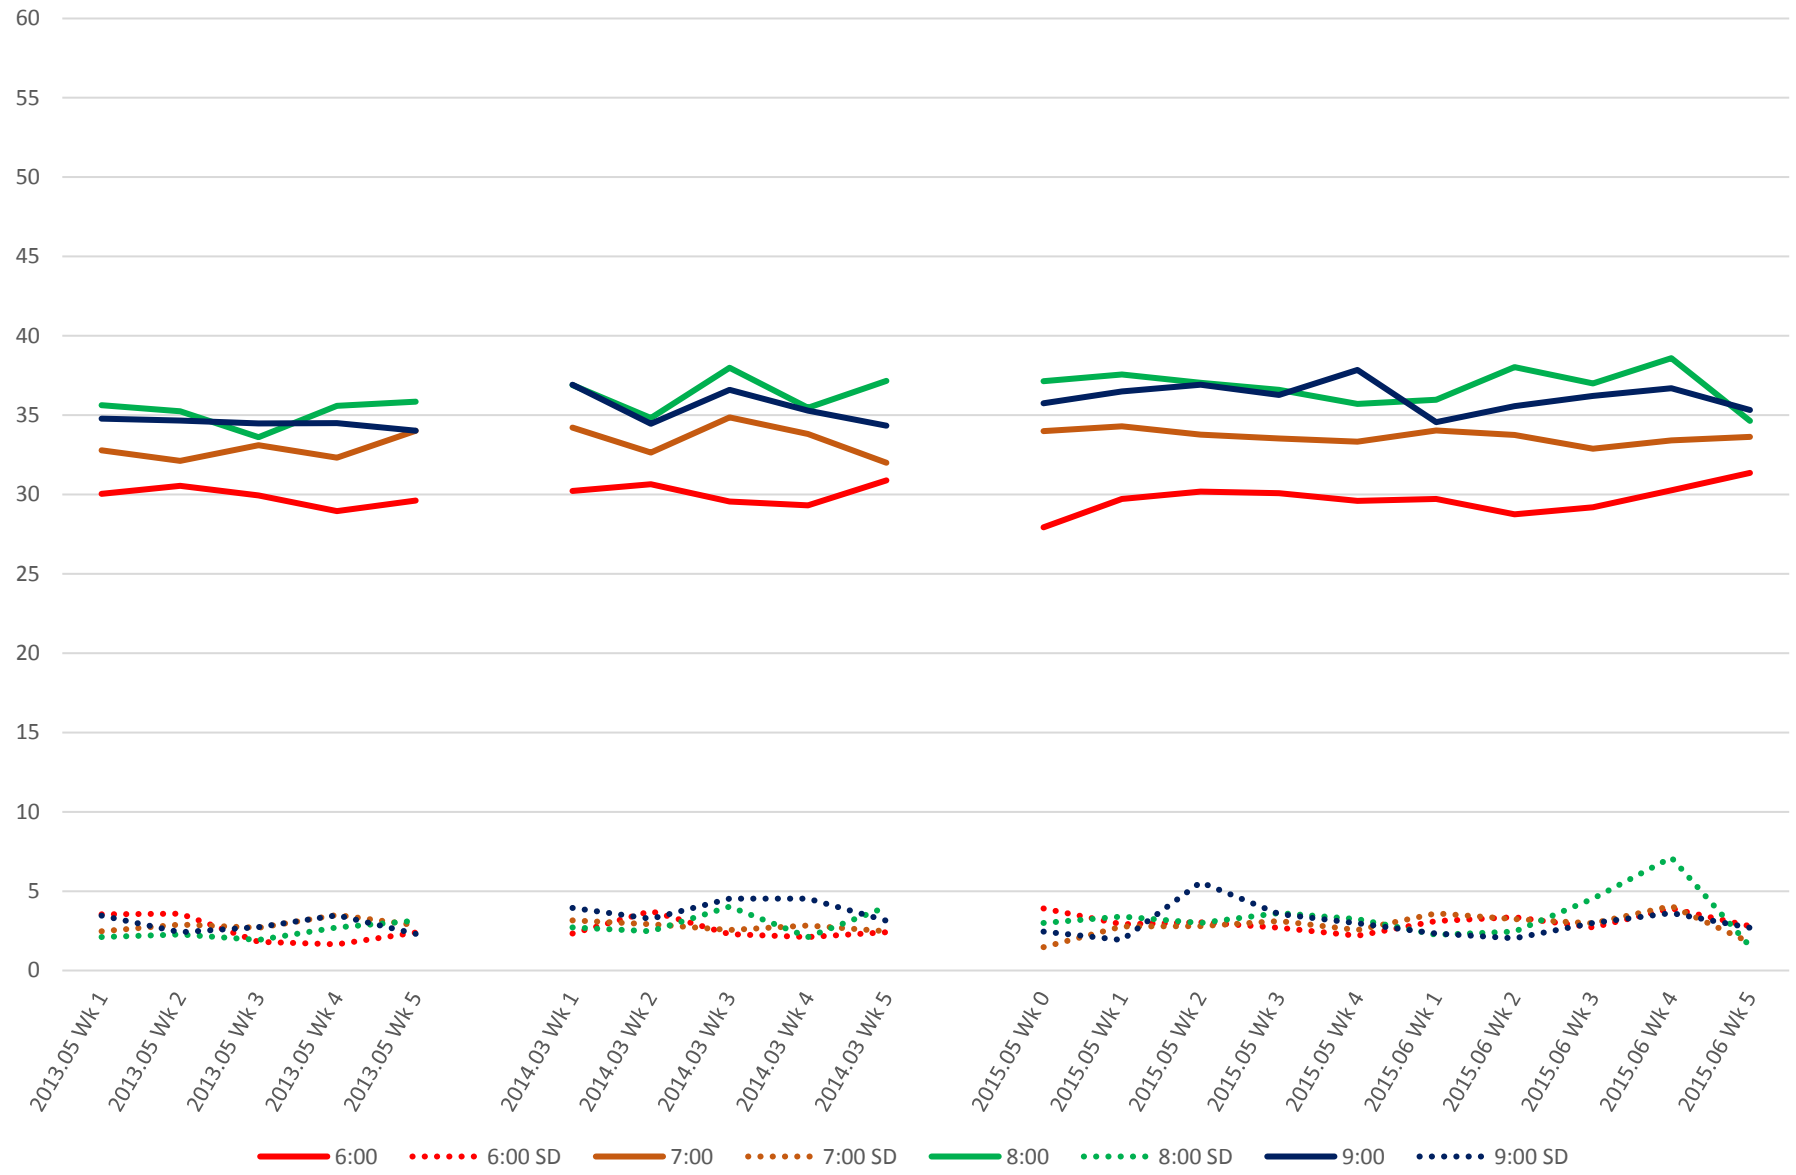

523 Downtowner/KRT Link Times From University Ave. To West of Bingham Loop Eastbound Morning

523 Downtowner/KRT Link Times From University Ave. To West of Bingham Loop Eastbound Midday

523 Downtowner/KRT Link Times From University Ave. To West of Bingham Loop Eastbound Afternoon