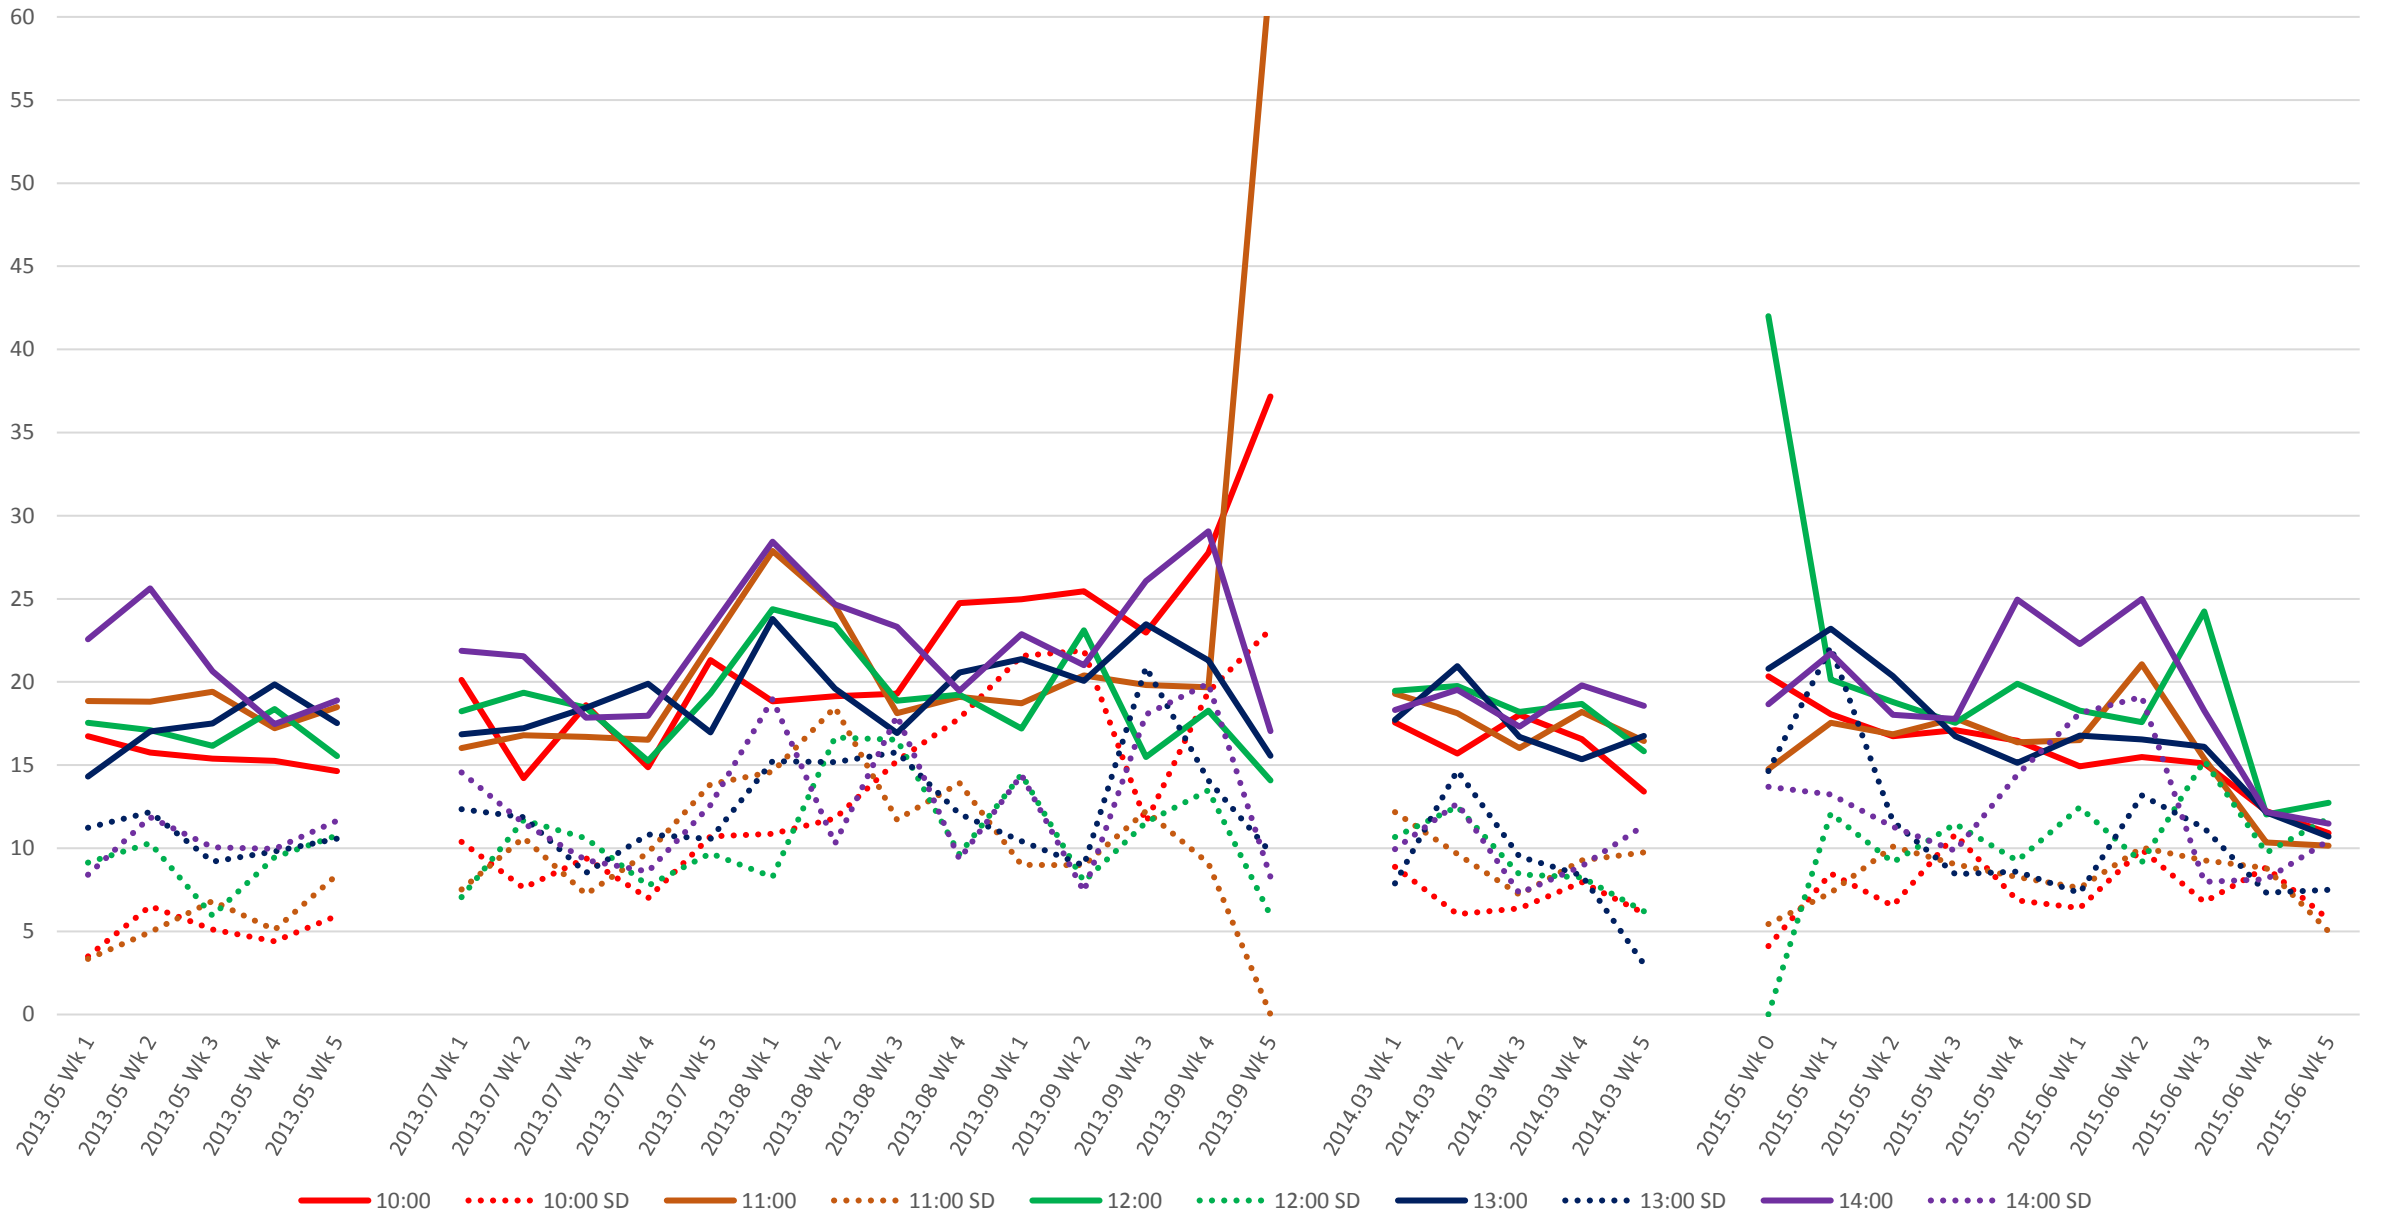

523 Downtowner/KRT Headways at Parliament St. Eastbound Morning

523 Downtowner/KRT Headways at Parliament St. Eastbound Midday

523 Downtowner/KRT Headways at Parliament St. Eastbound Afternoon