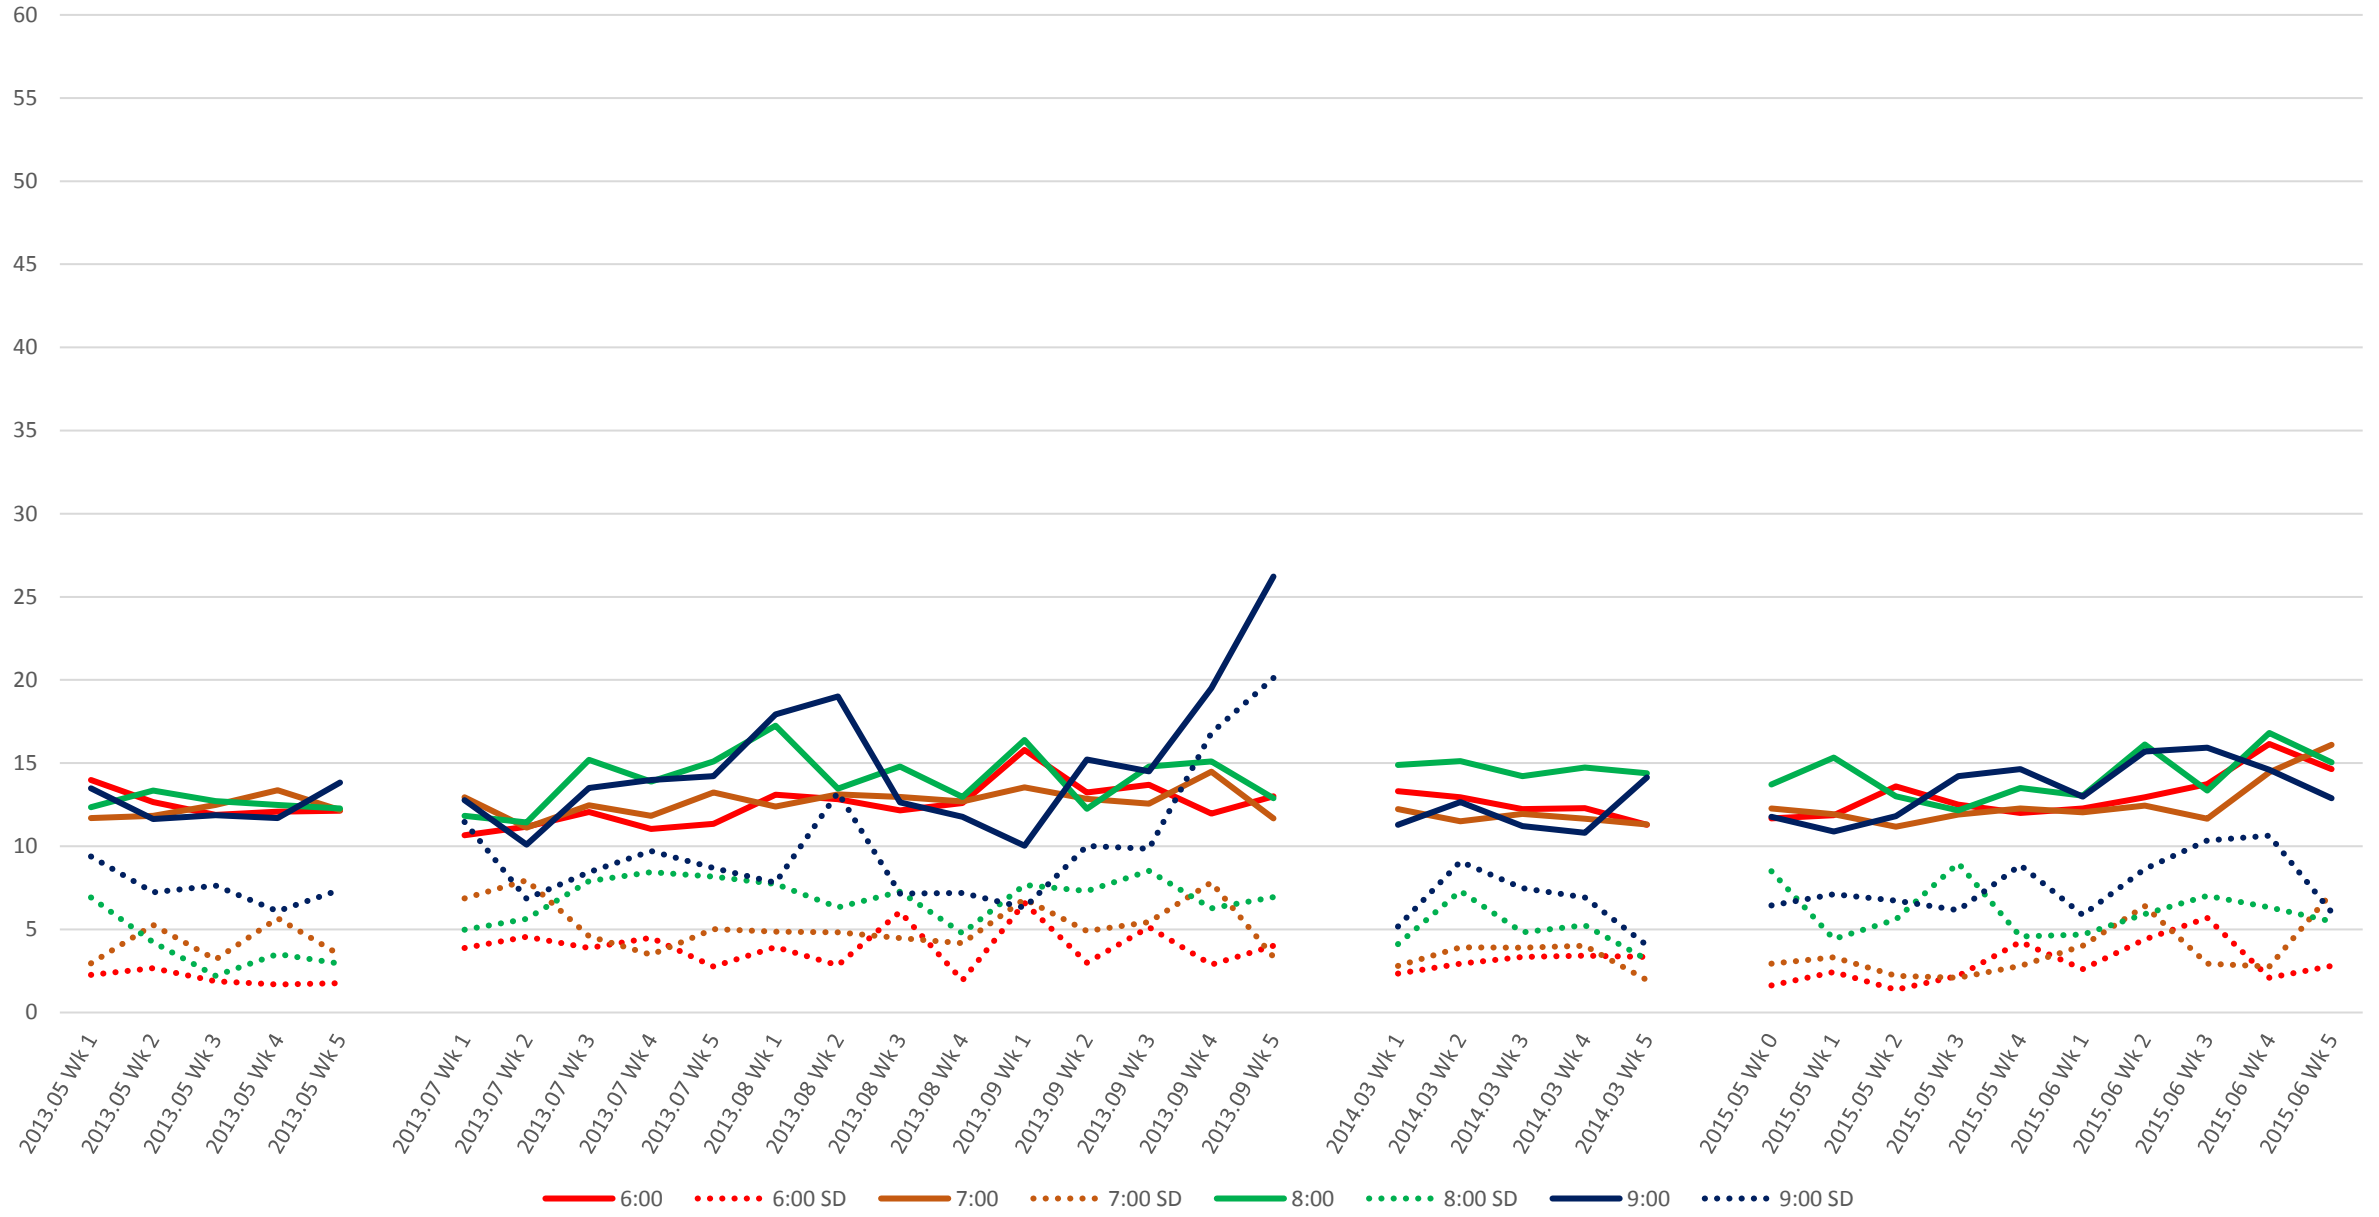

523 Downtowner/KRT Headways at Parliament St. Eastbound Morning

523 Downtowner/KRT Headways at Parliament St. Eastbound Midday

523 Downtowner/KRT Headways at Parliament St. Eastbound Afternoon