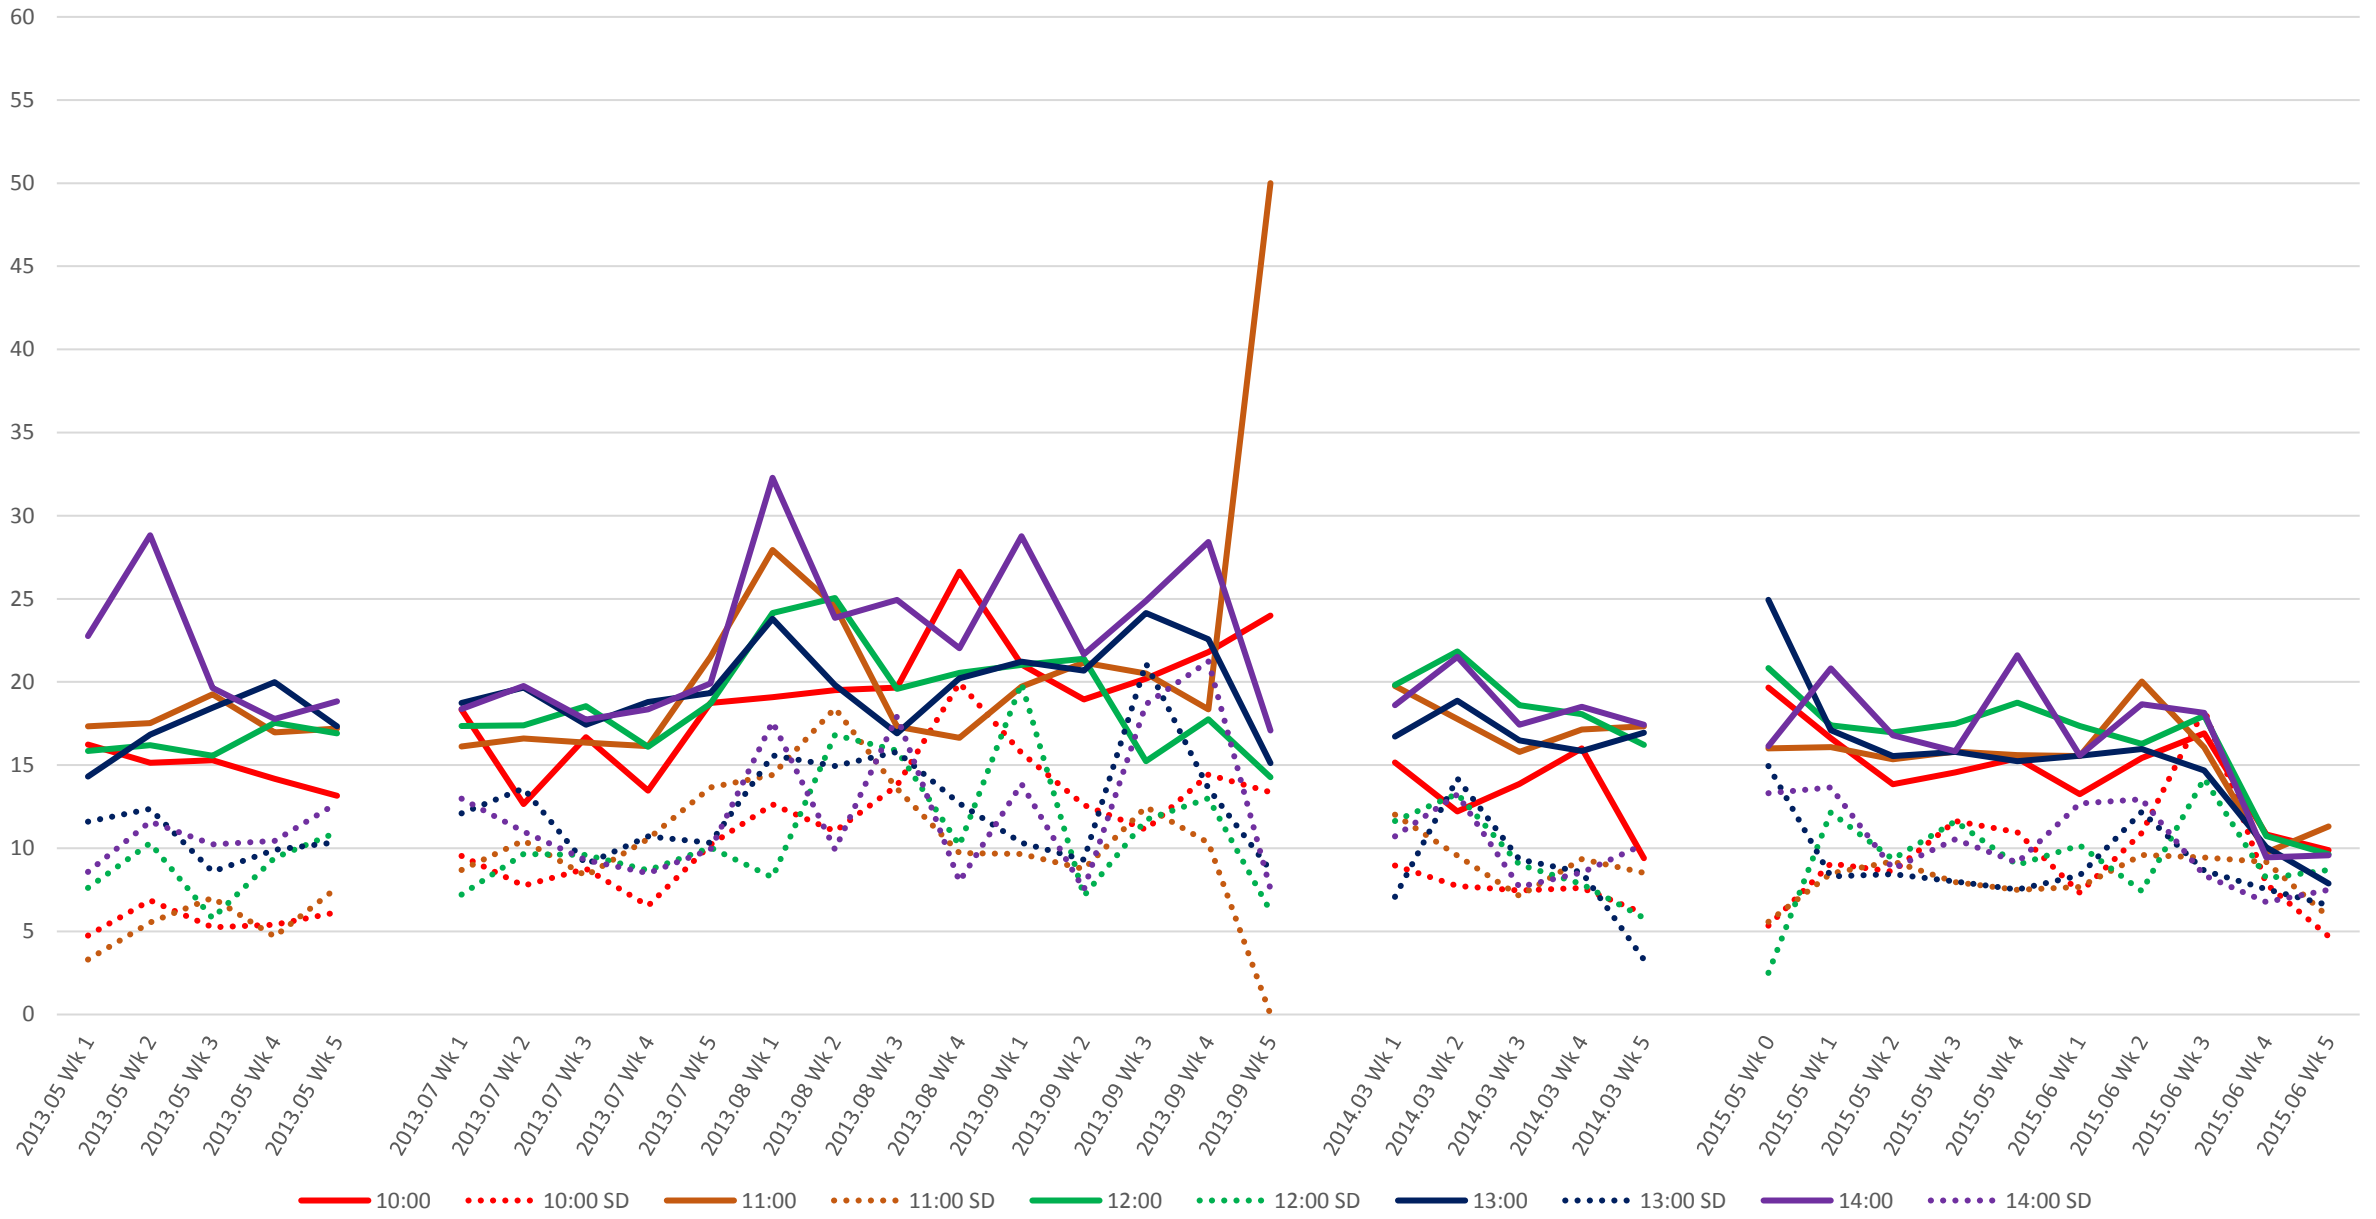

523 Downtowner/KRT Headways at Broadview Ave. Eastbound Morning

523 Downtowner/KRT Headways at Broadview Ave. Eastbound Midday

523 Downtowner/KRT Headways at Broadview Ave. Eastbound Afternoon