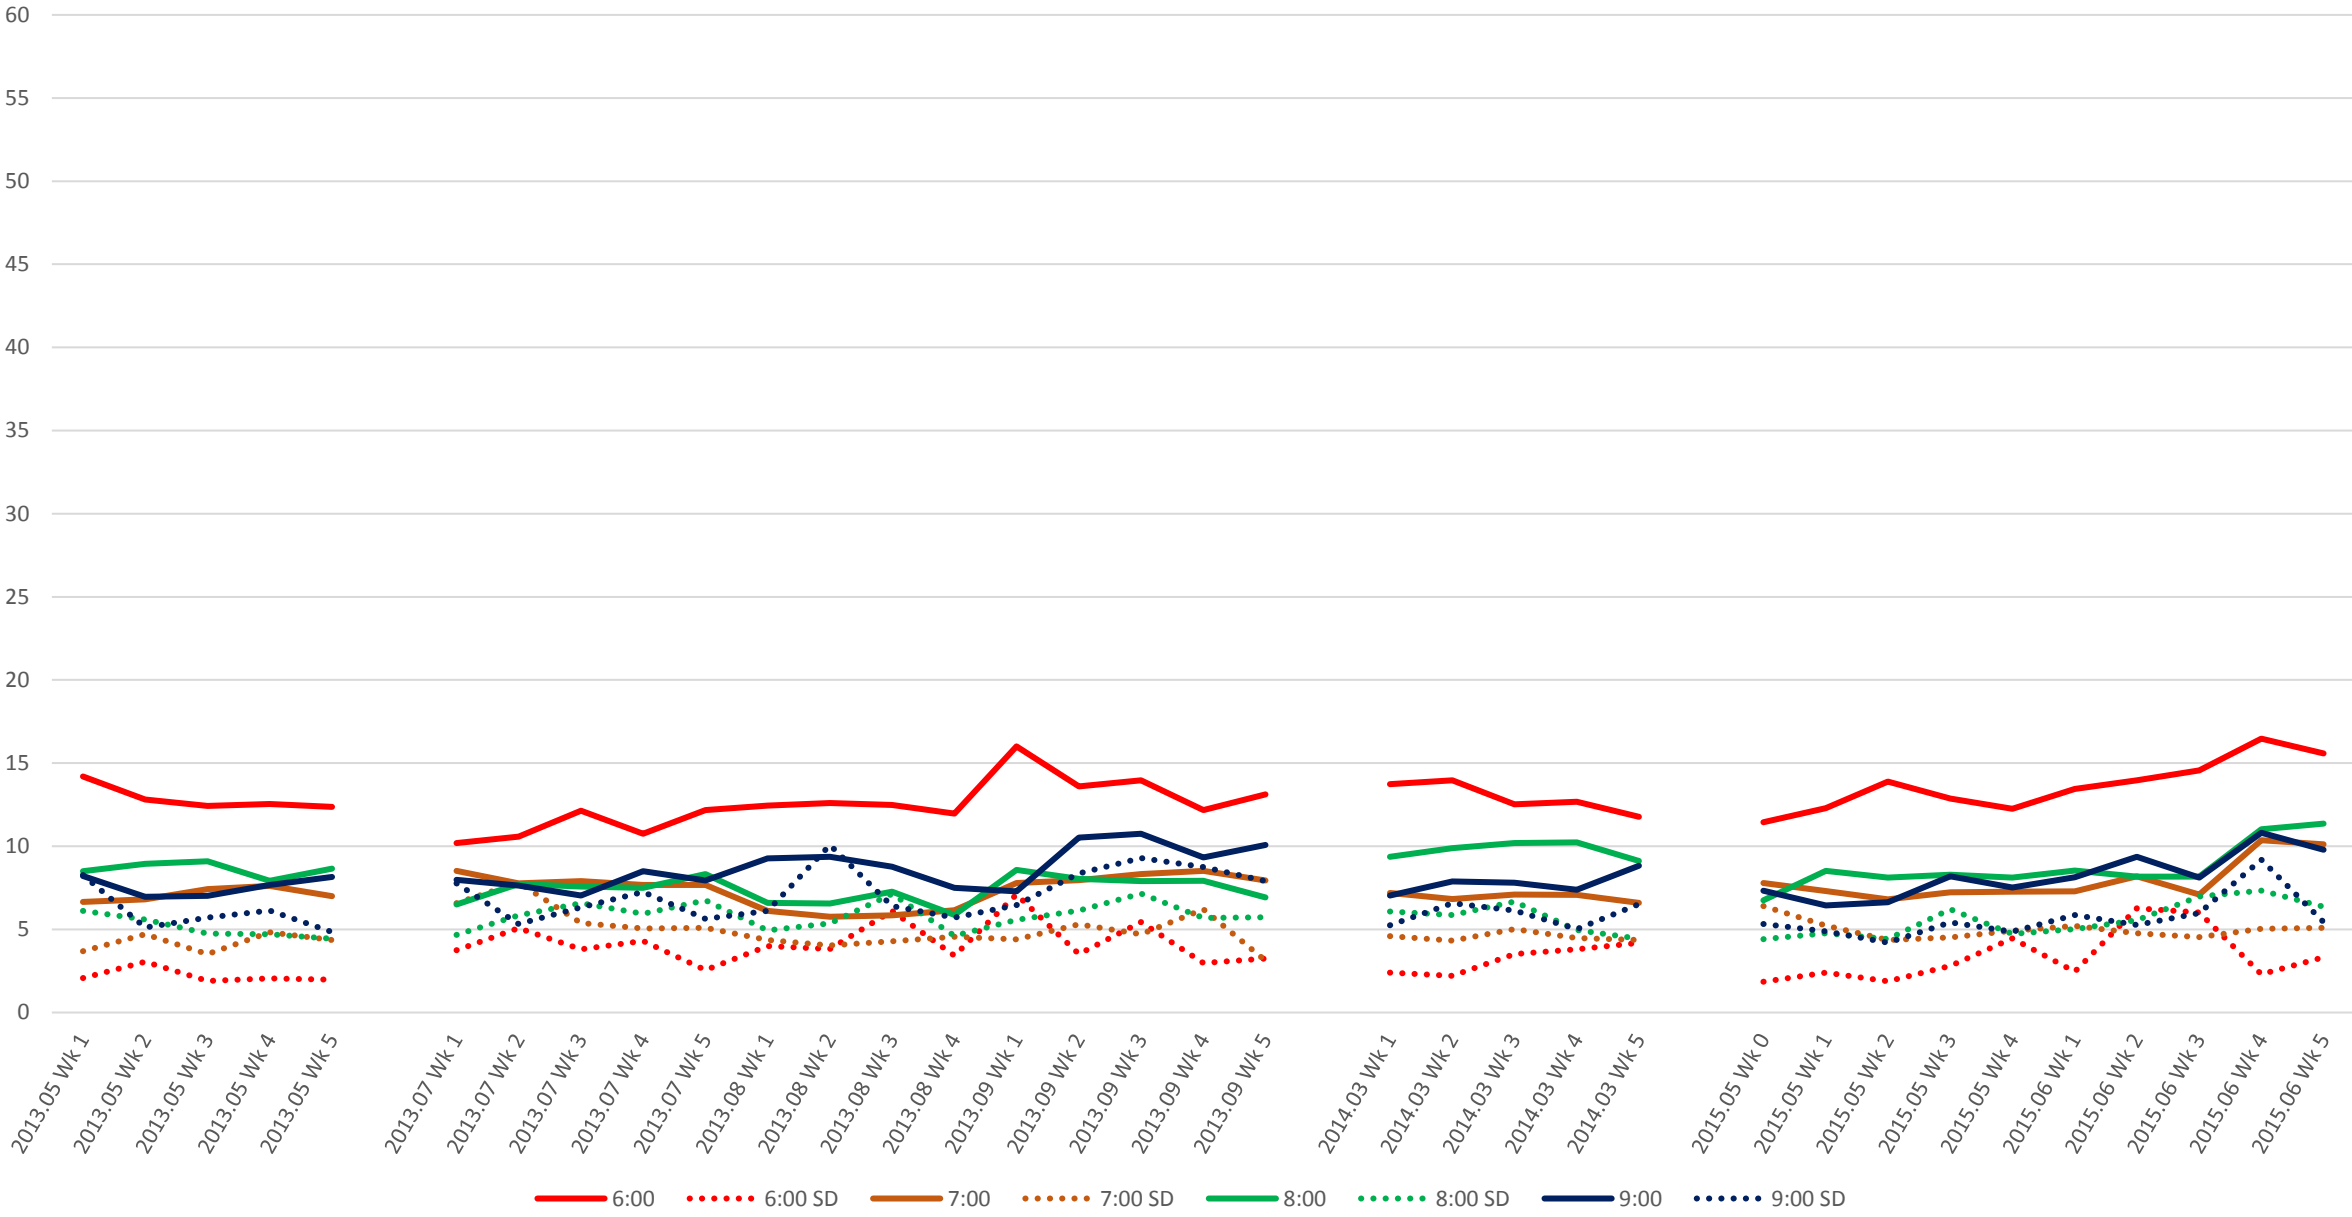

523 Downtowner/KRT Headways at Broadview Ave. Eastbound Morning

523 Downtowner/KRT Headways at Broadview Ave. Eastbound Midday

523 Downtowner/KRT Headways at Broadview Ave. Eastbound Afternoon