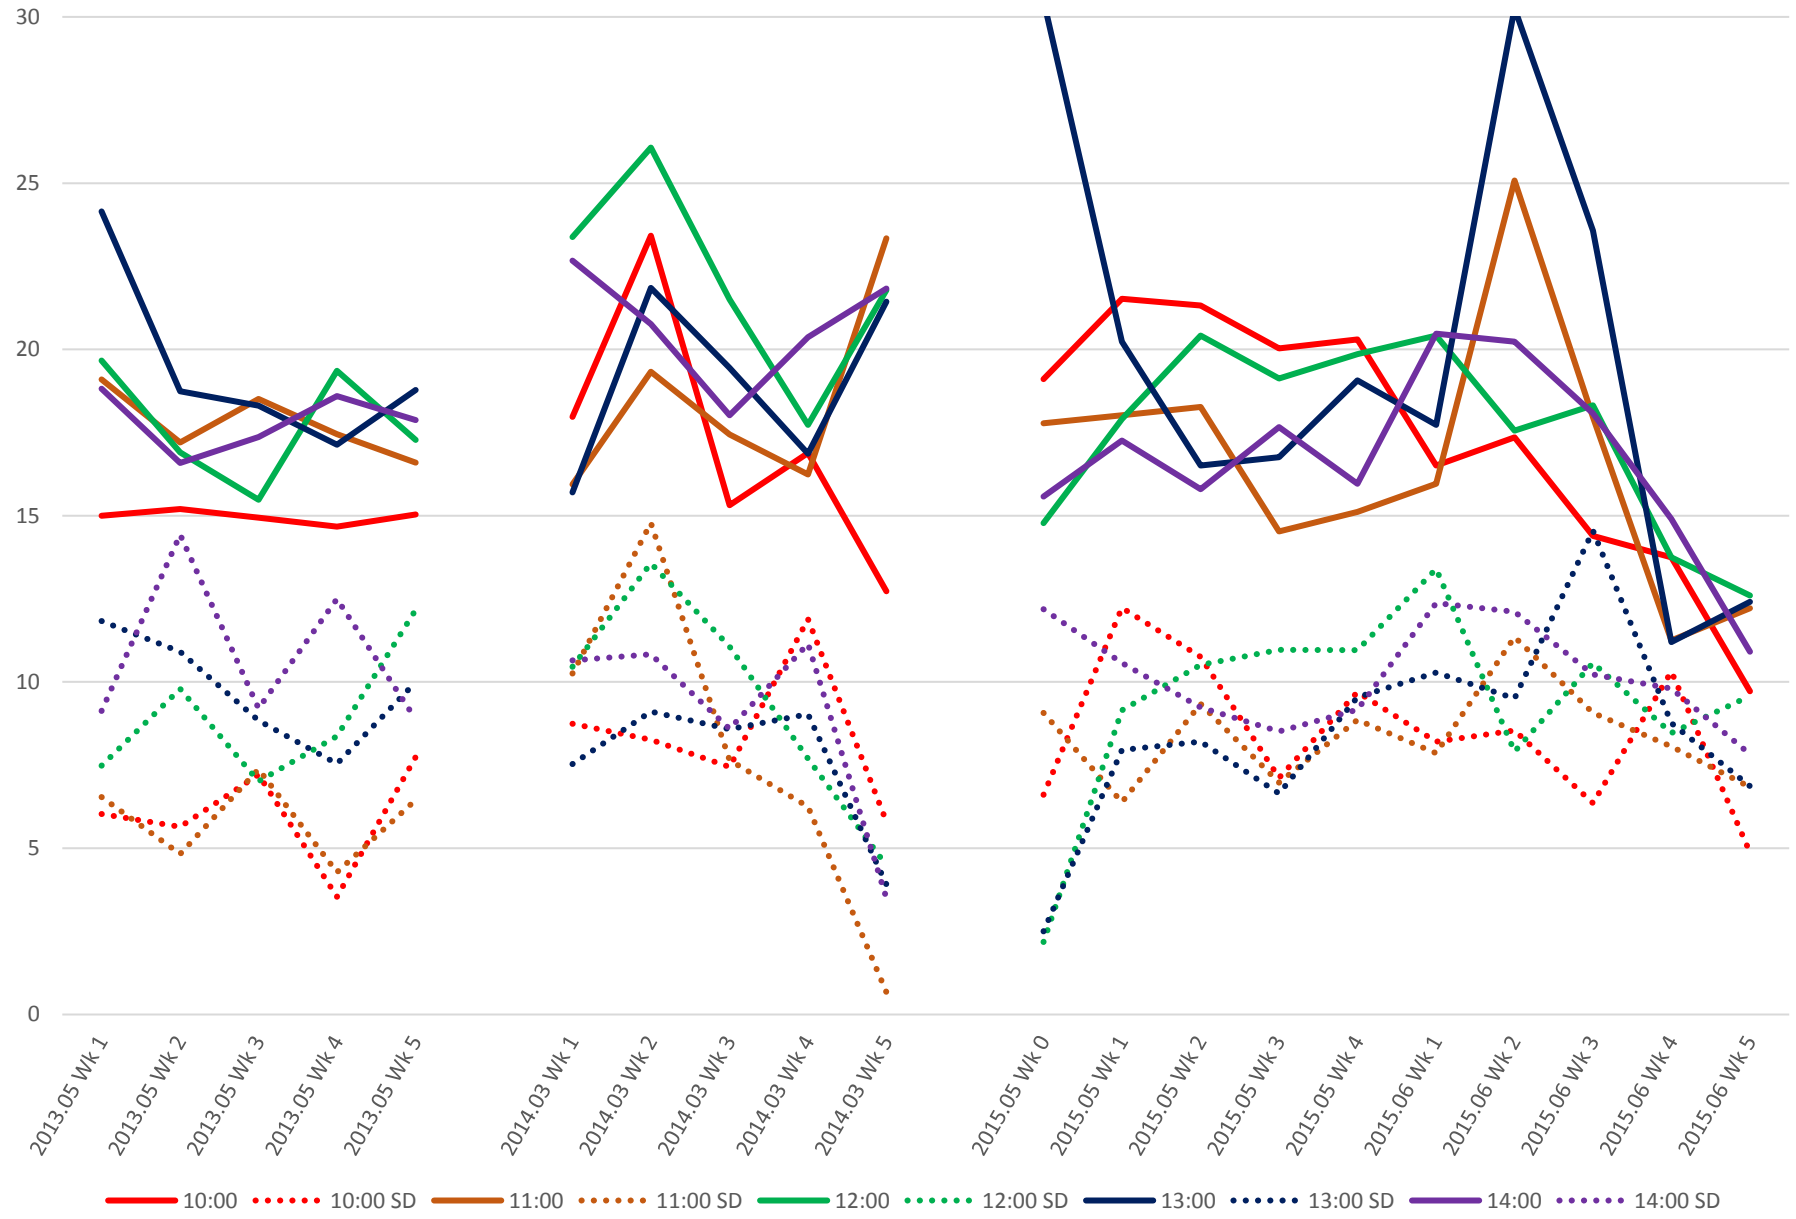

523 Downtowner/KRT Headways at Woodbine Ave. Eastbound Morning

523 Downtowner/KRT Headways at Woodbine Ave. Eastbound Midday

523 Downtowner/KRT Headways at Woodbine Ave. Eastbound Afternoon