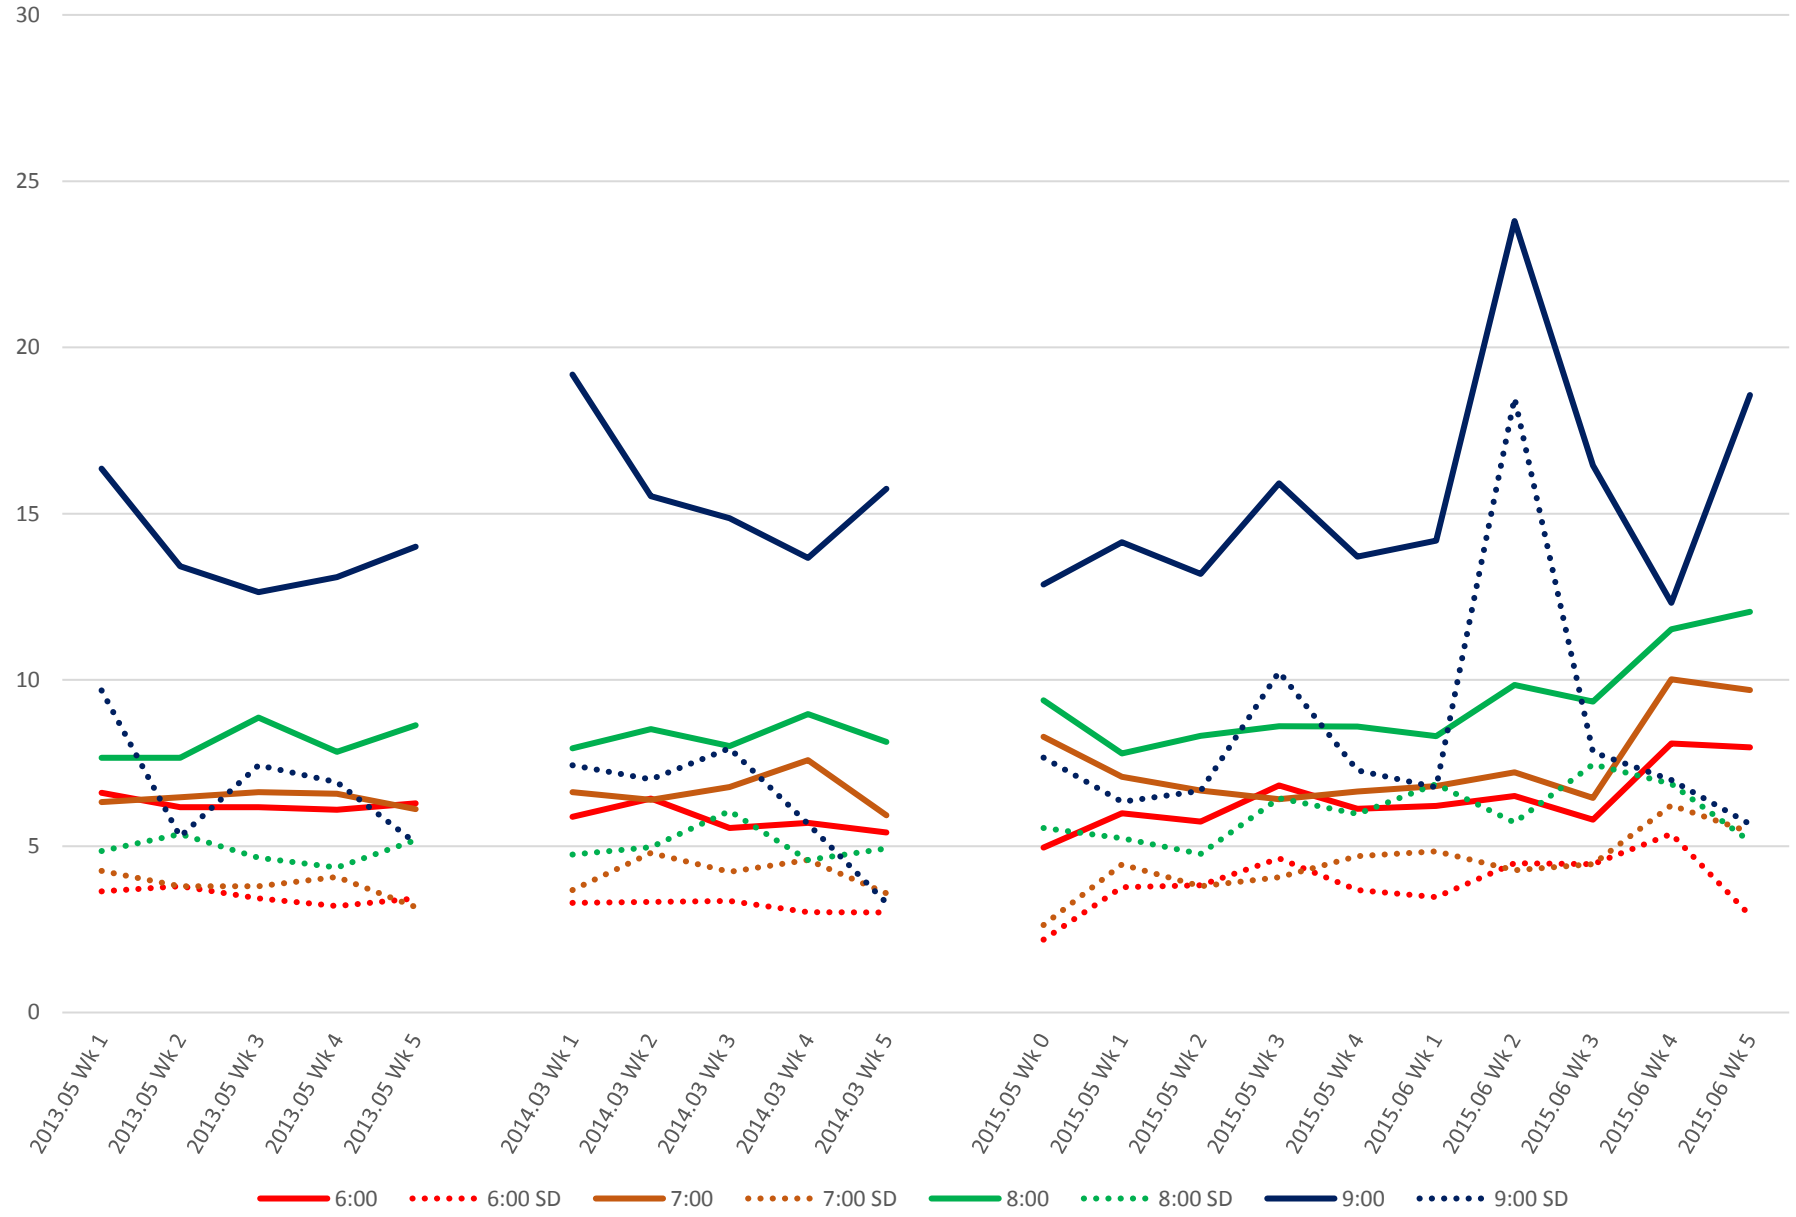

523 Downtowner/KRT Headways at Woodbine Ave. Eastbound Morning

523 Downtowner/KRT Headways at Woodbine Ave. Eastbound Midday

523 Downtowner/KRT Headways at Woodbine Ave. Eastbound Afternoon