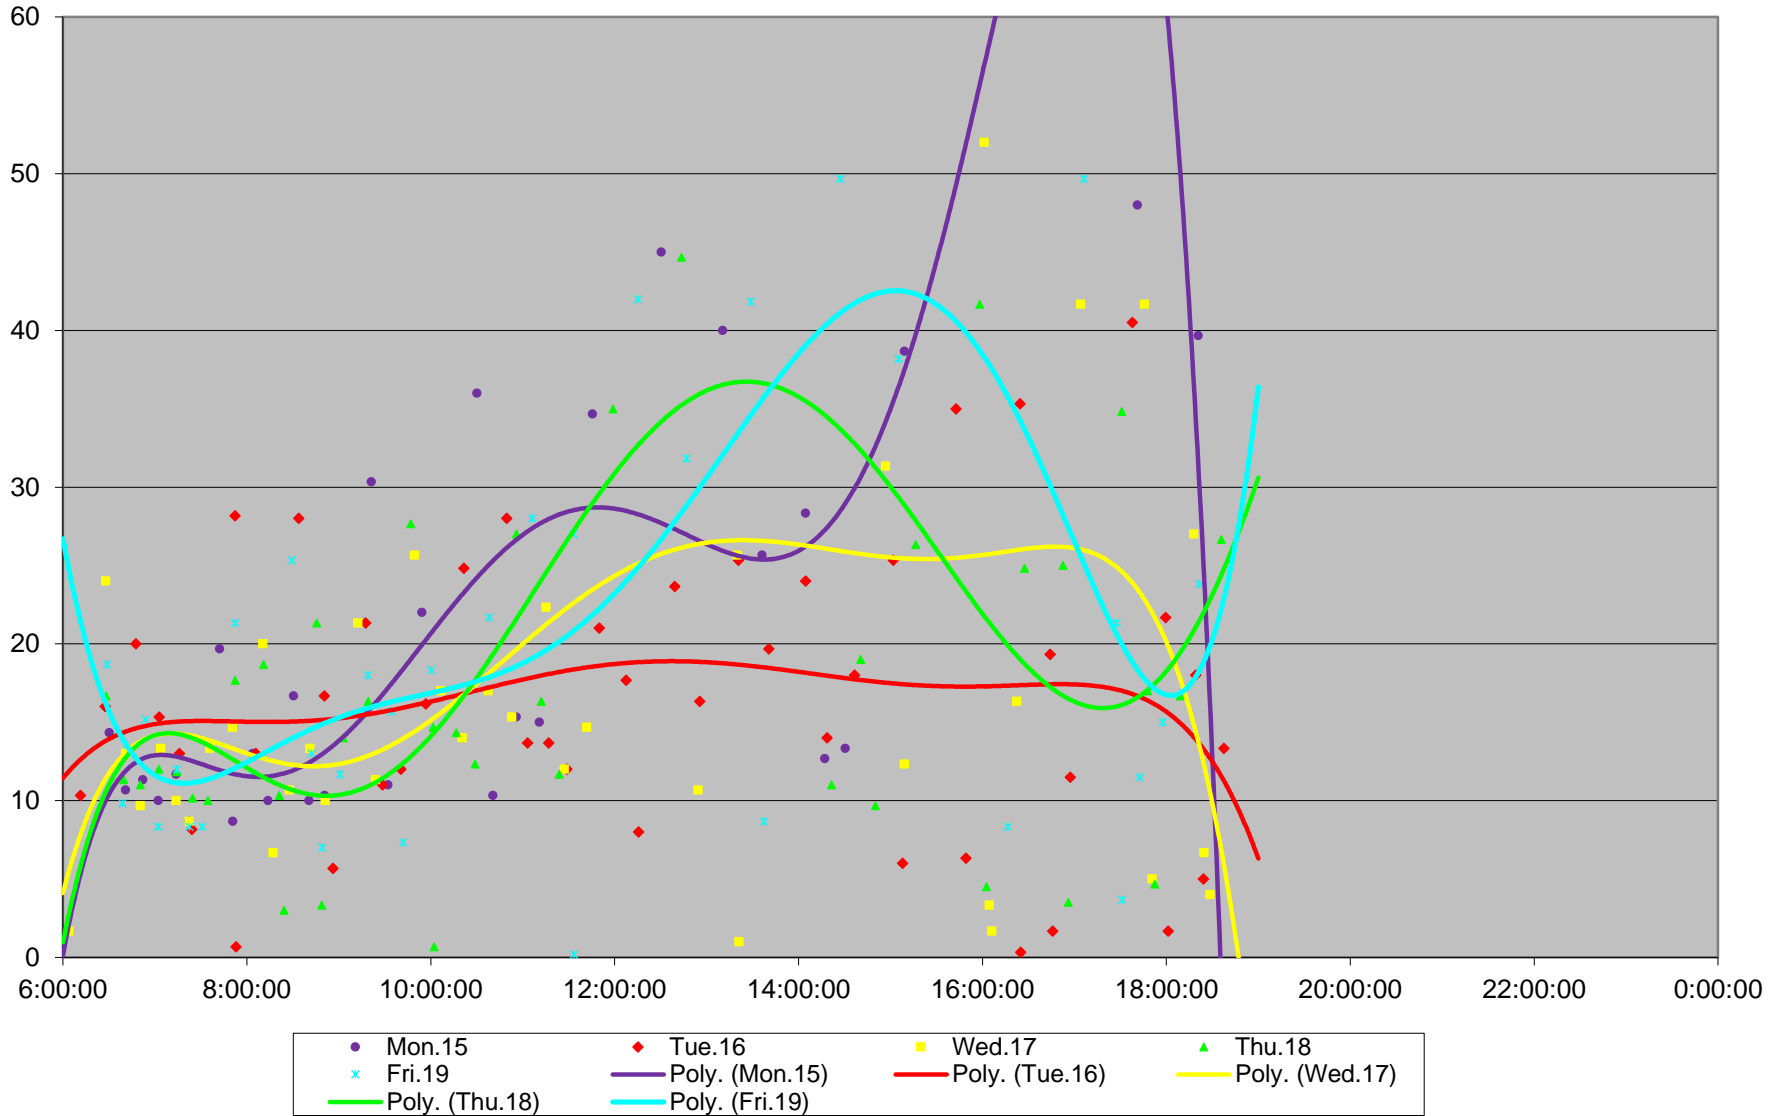

523 Downtowner/KRT Headways at University Ave. Eastbound June 2015

523 Downtowner/KRT Headways at University Ave. Eastbound June 2015