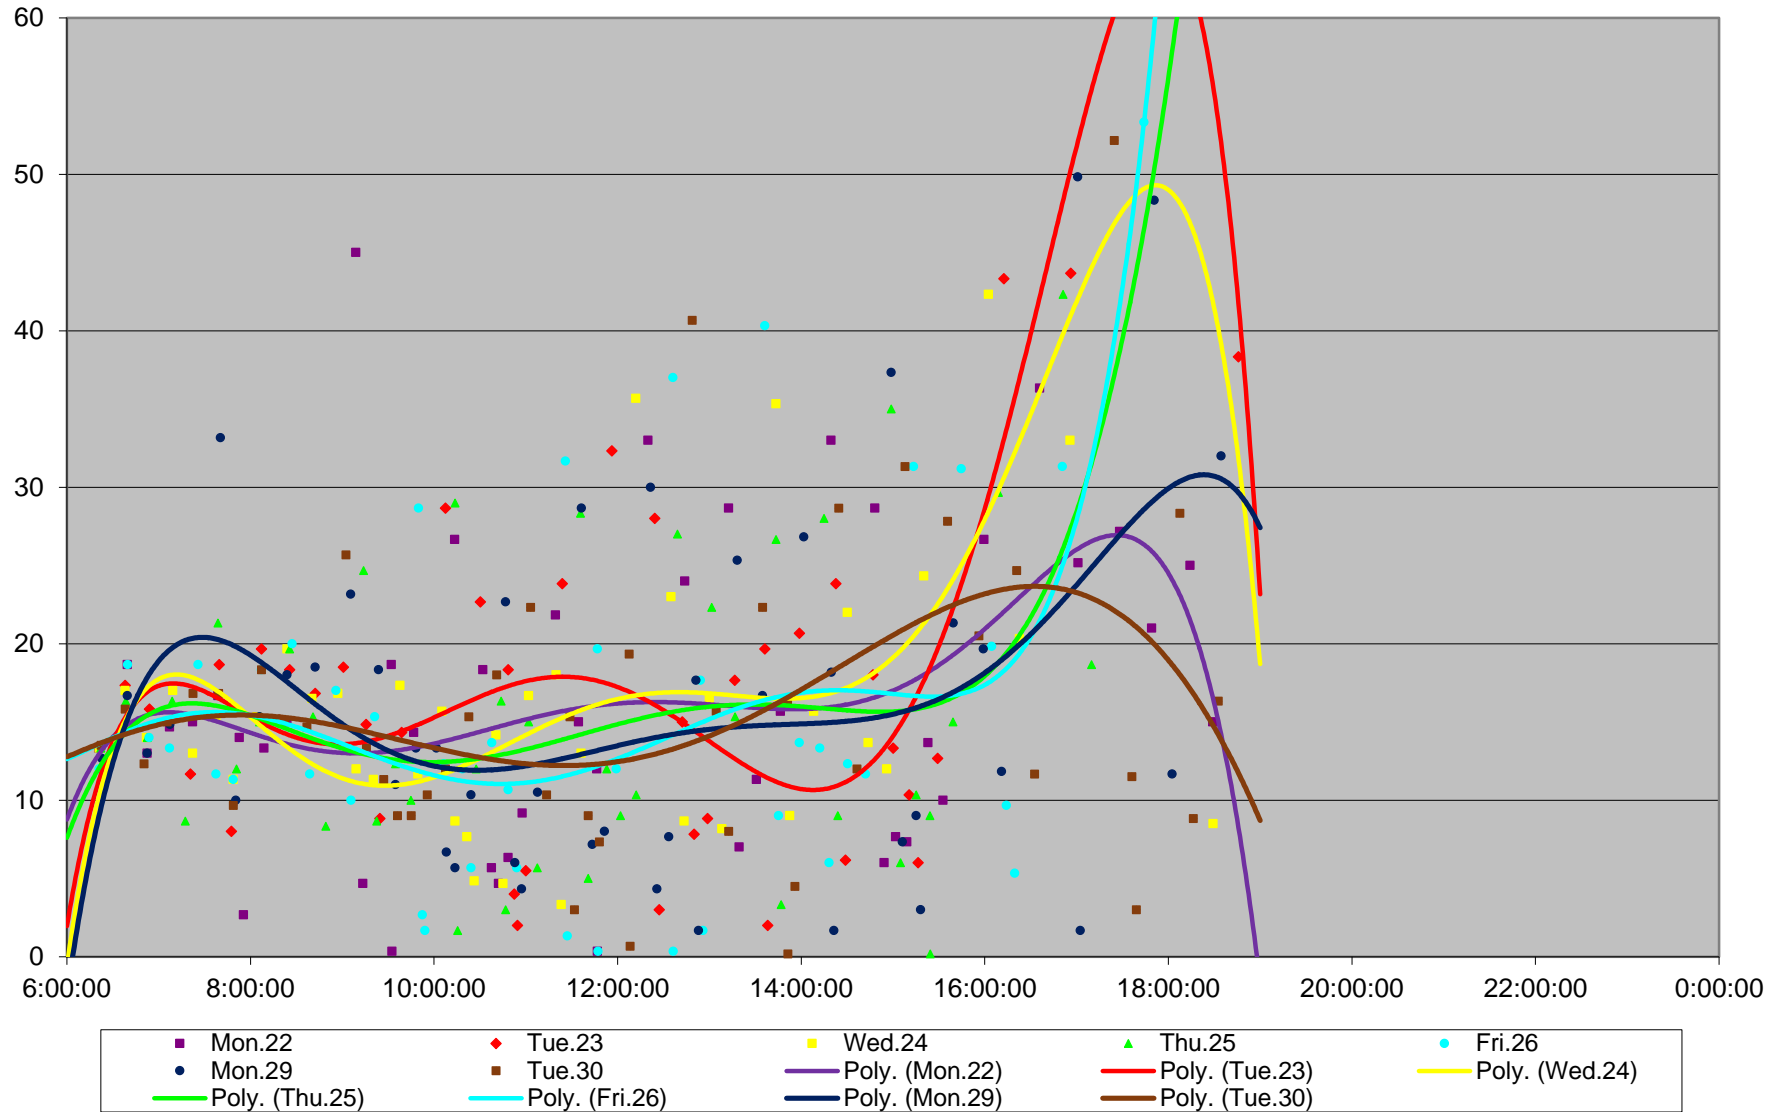

523 Downtowner/KRT Headways at University Ave. Eastbound June 2015

### 523 Downtowner/KRT Headways at University Ave. Eastbound June 2015

### 523 Downtowner/KRT Headways at University Ave. Eastbound June 2015

523 Downtowner/KRT Headways at University Ave. Eastbound June 2015

### 523 Downtowner/KRT Headways at University Ave. Eastbound June 2015

523 Downtowner/KRT Headways at University Ave. Eastbound June 2015 Weekday Statistics