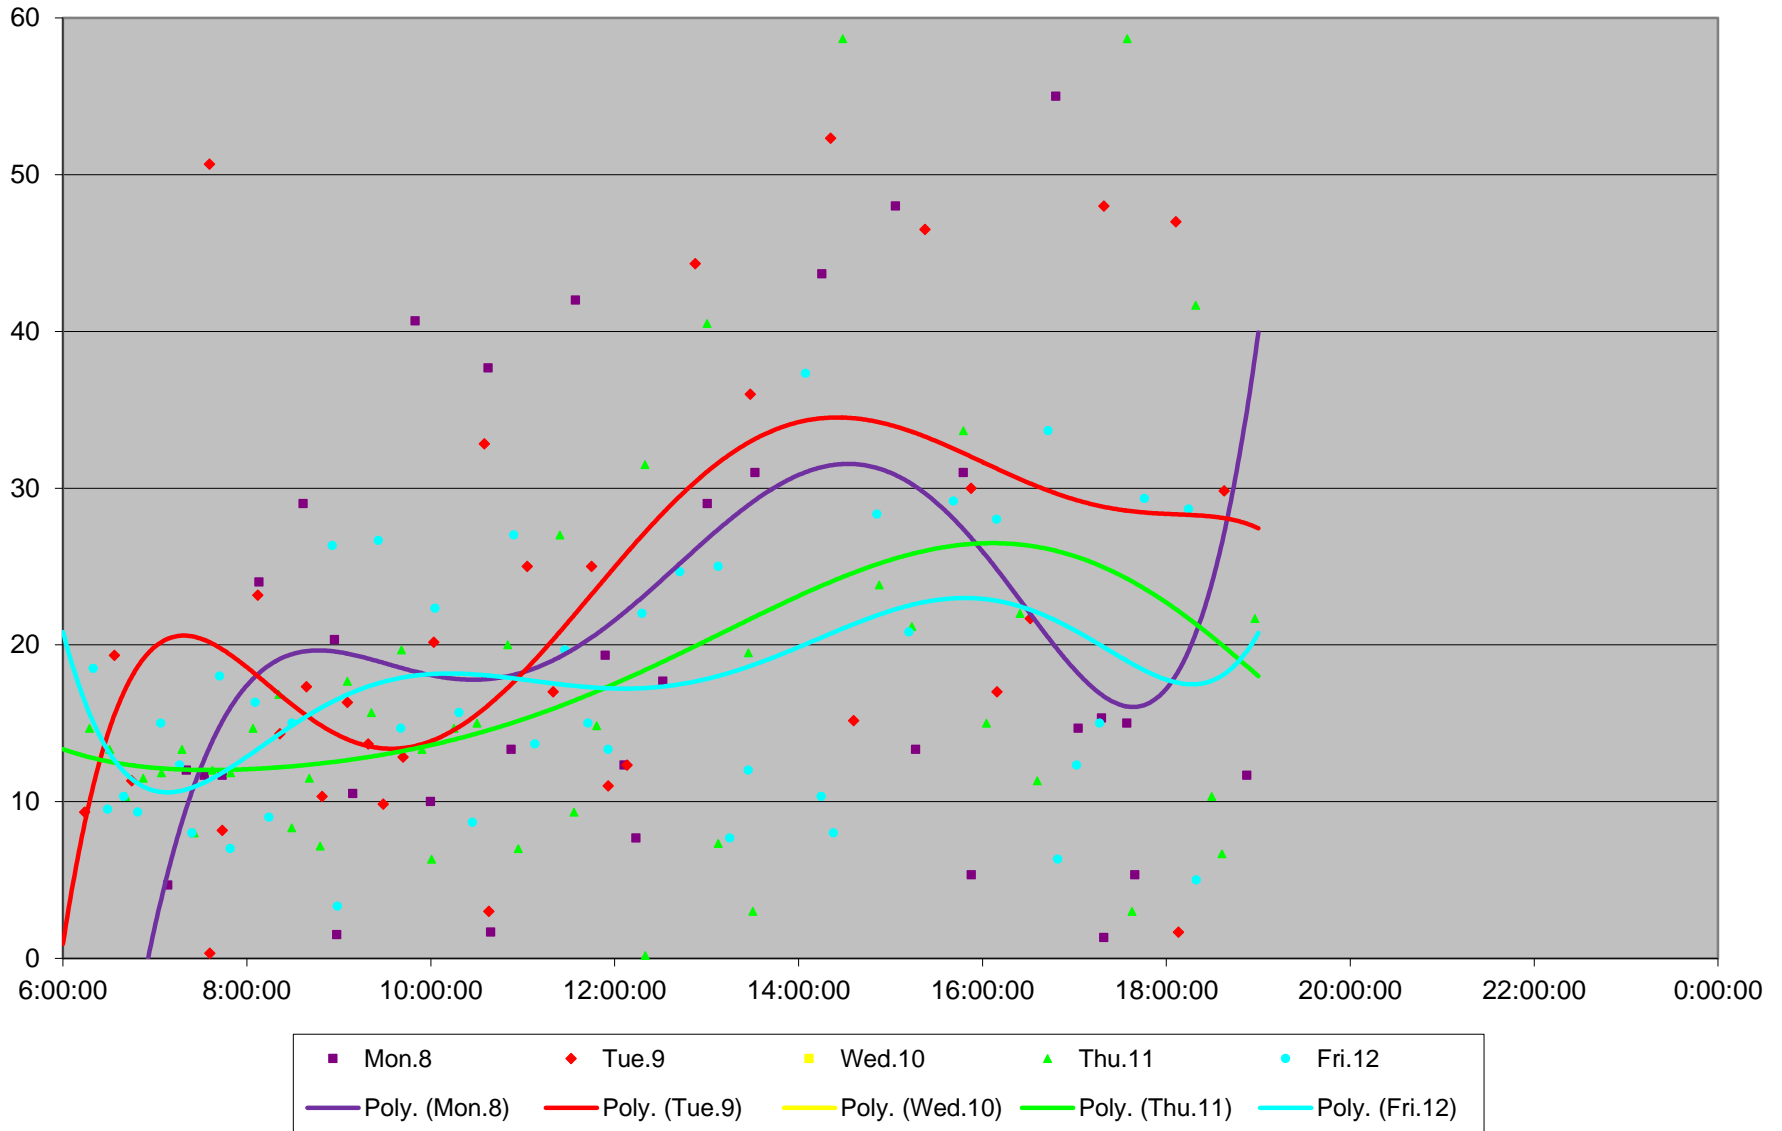

523 Downtowner/KRT Headways at University Ave. Eastbound June 2015

### 523 Downtowner/KRT Headways at University Ave. Eastbound June 2015

### 523 Downtowner/KRT Headways at University Ave. Eastbound June 2015

523 Downtowner/KRT Headways at University Ave. Eastbound June 2015