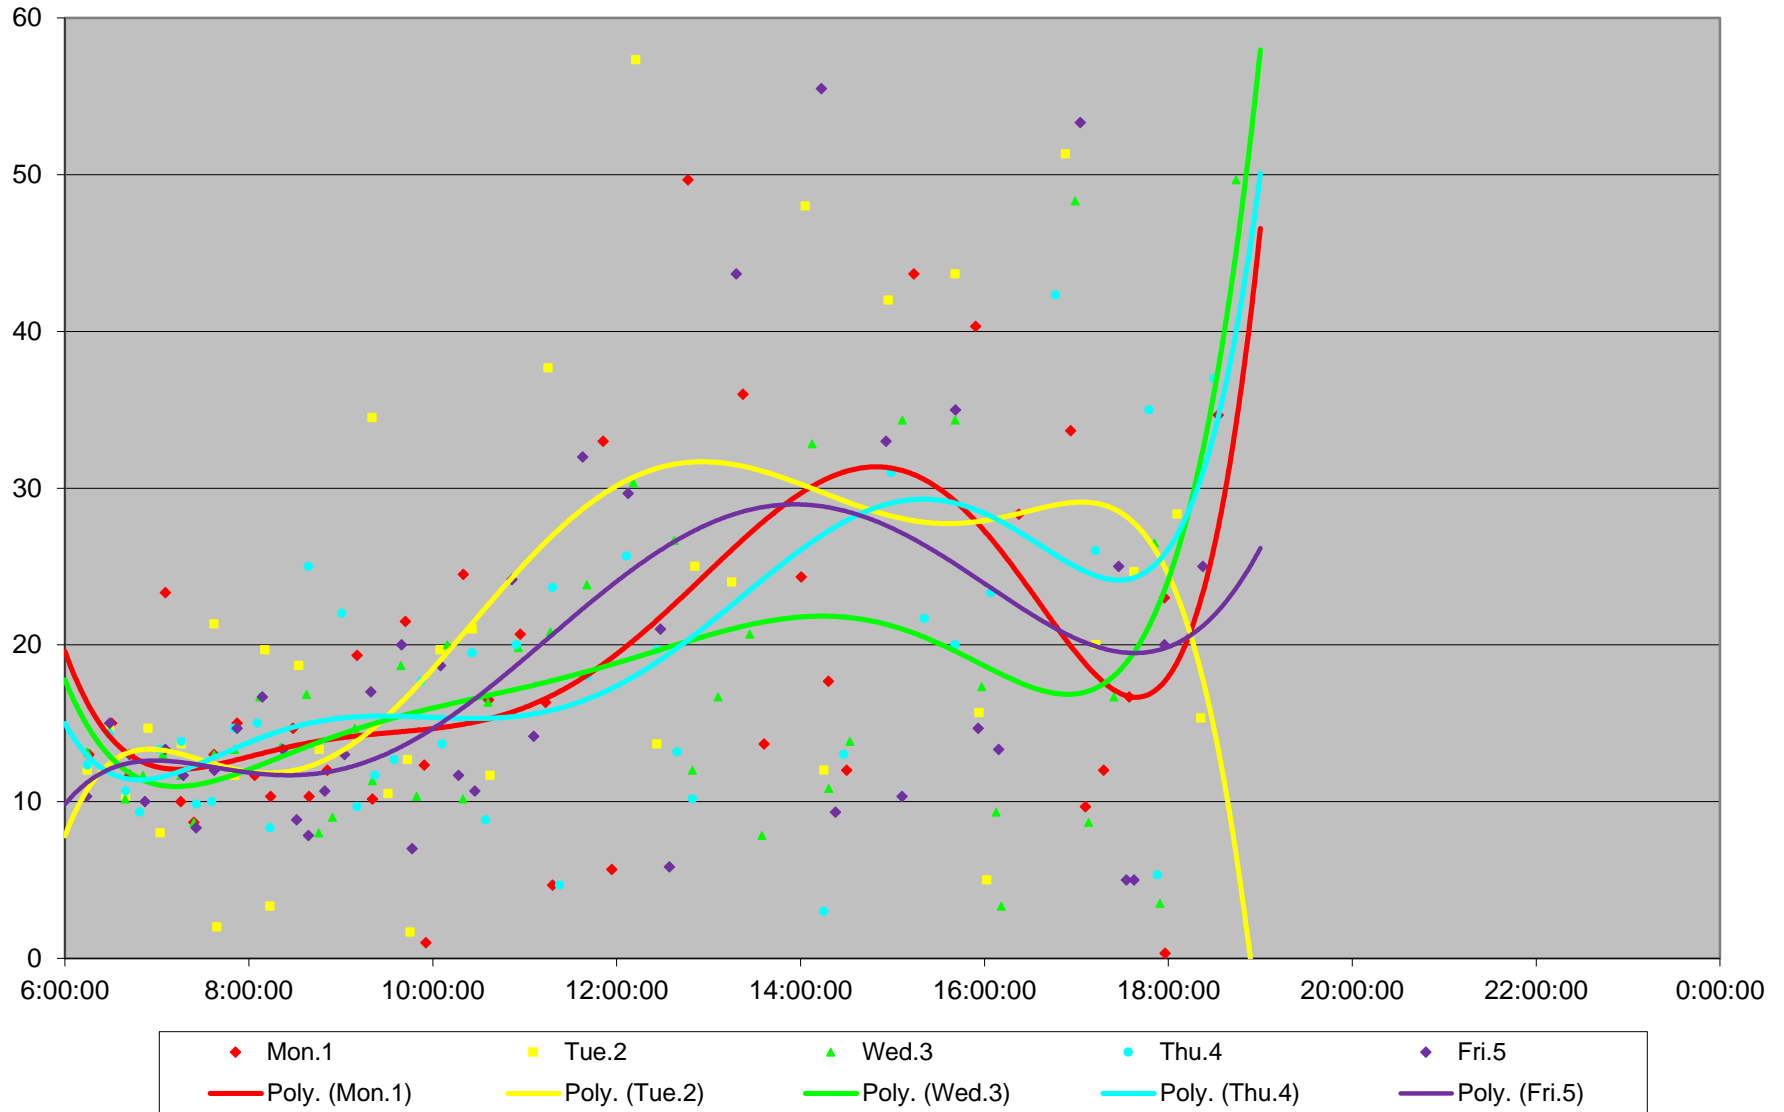

523 Downtowner/KRT Headways at University Ave. Eastbound June 2015

### 523 Downtowner/KRT Headways at University Ave. Eastbound June 2015