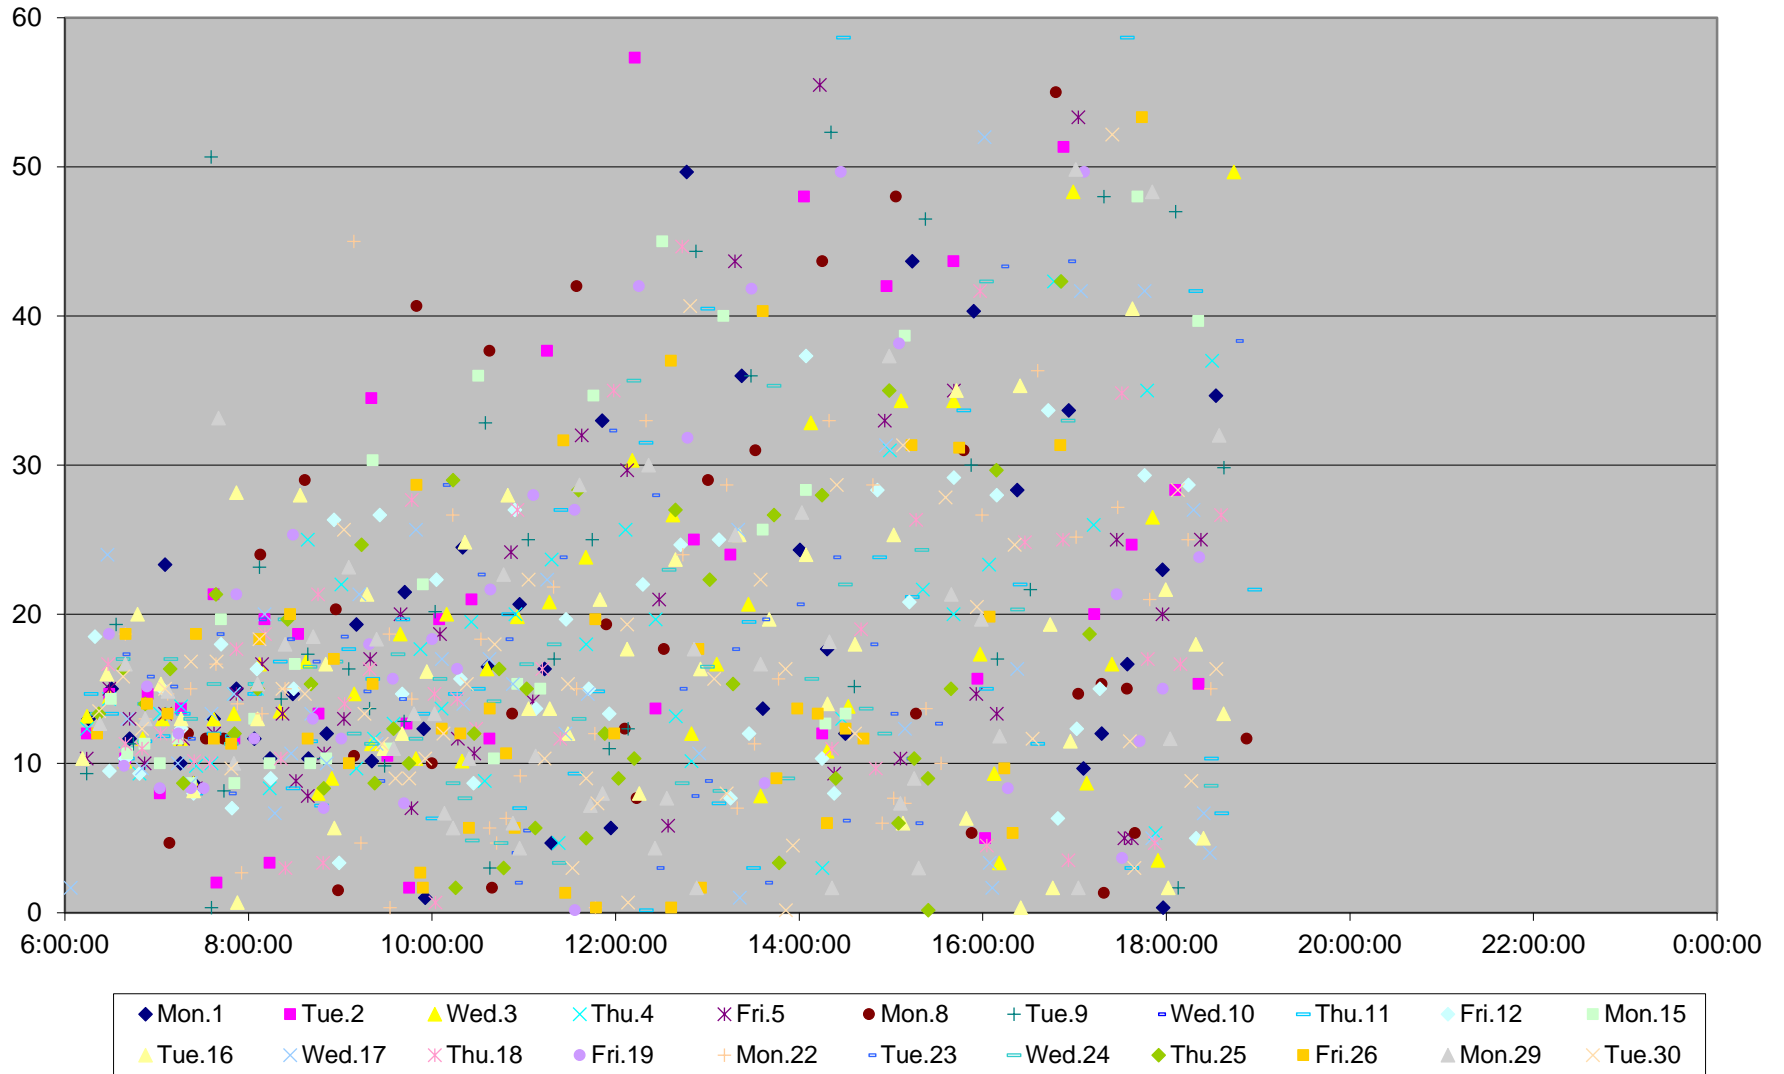

523 Downtowner/KRT Headways at University Ave. Eastbound June 2015 Weekday Statistics

523 Downtowner/KRT Headways at University Ave. Eastbound June 2015