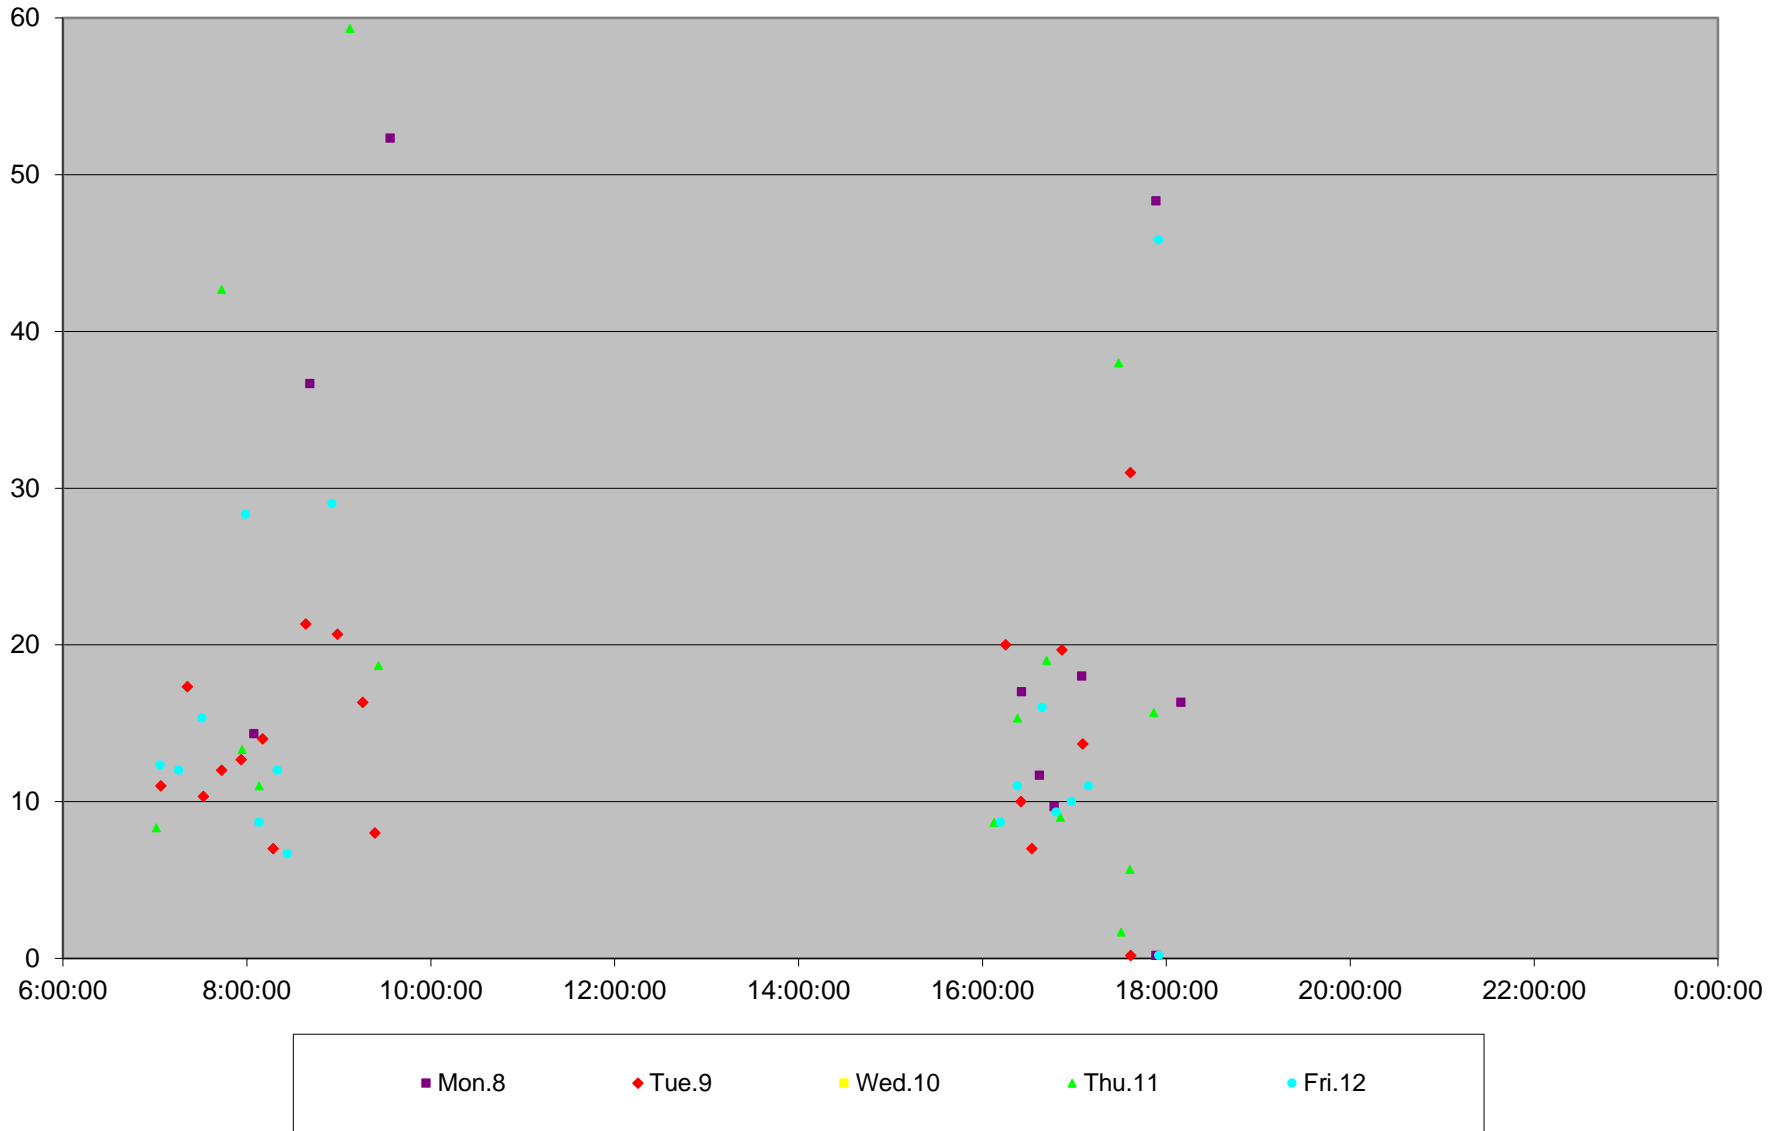

523 Downtowner/KRT Headways at Sherbourne St. Westbound June 2015

### 523 Downtowner/KRT Headways at Sherbourne St. Westbound June 2015