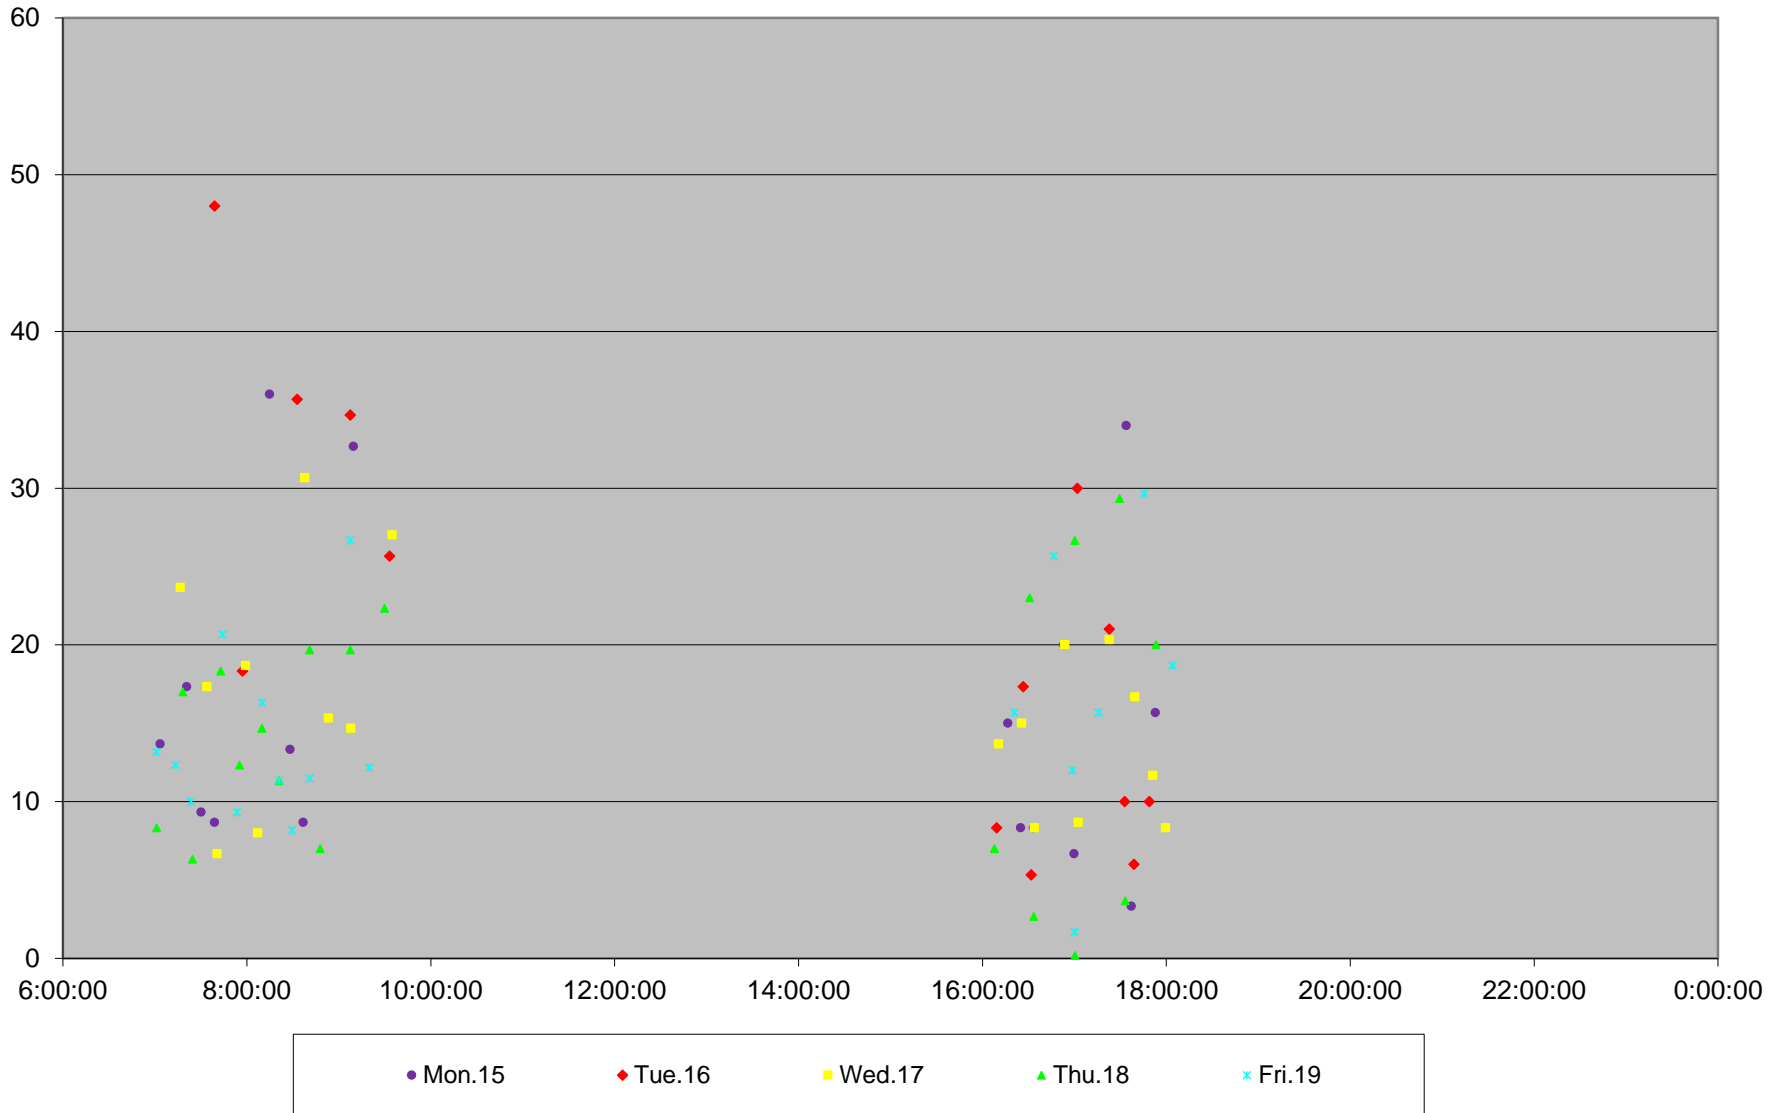

523 Downtowner/KRT Headways at Sherbourne St. Westbound June 2015

### 523 Downtowner/KRT Headways at Sherbourne St. Westbound June 2015