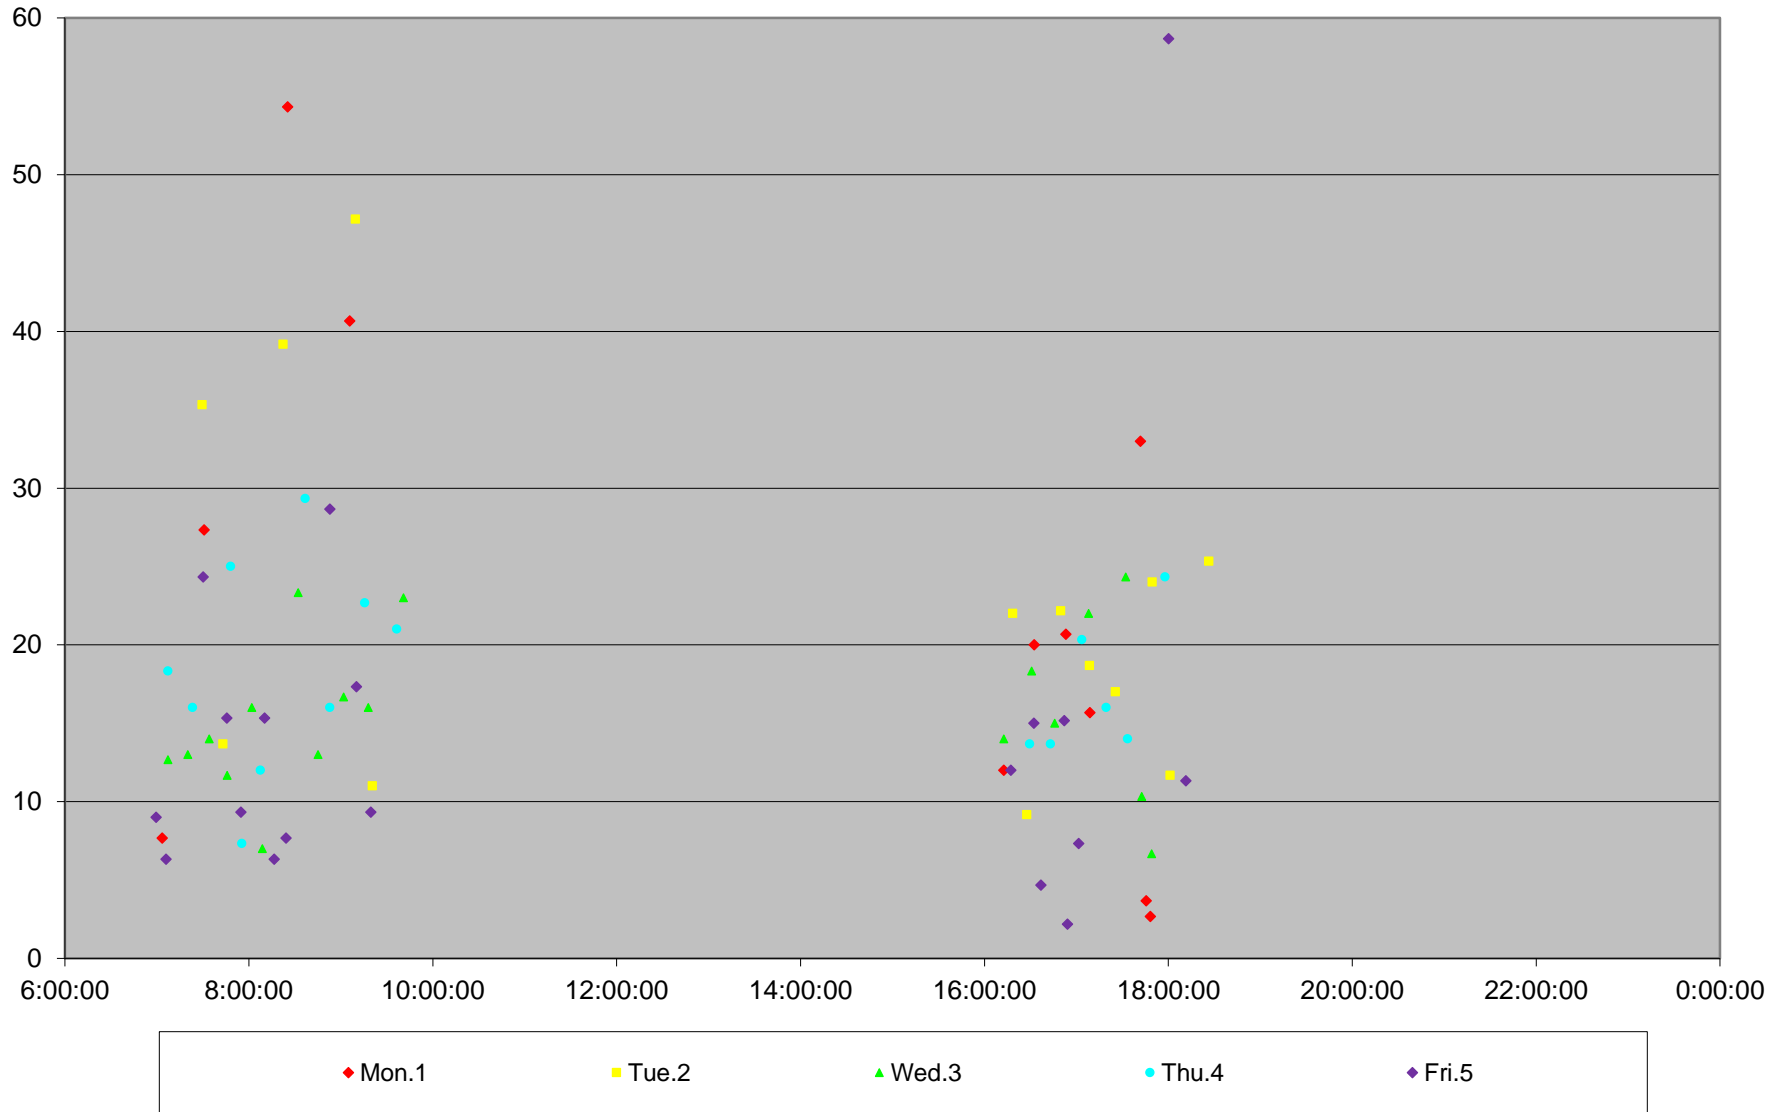

523 Downtowner/KRT Headways at Sherbourne St. Westbound June 2015

### 523 Downtowner/KRT Headways at Sherbourne St. Westbound June 2015