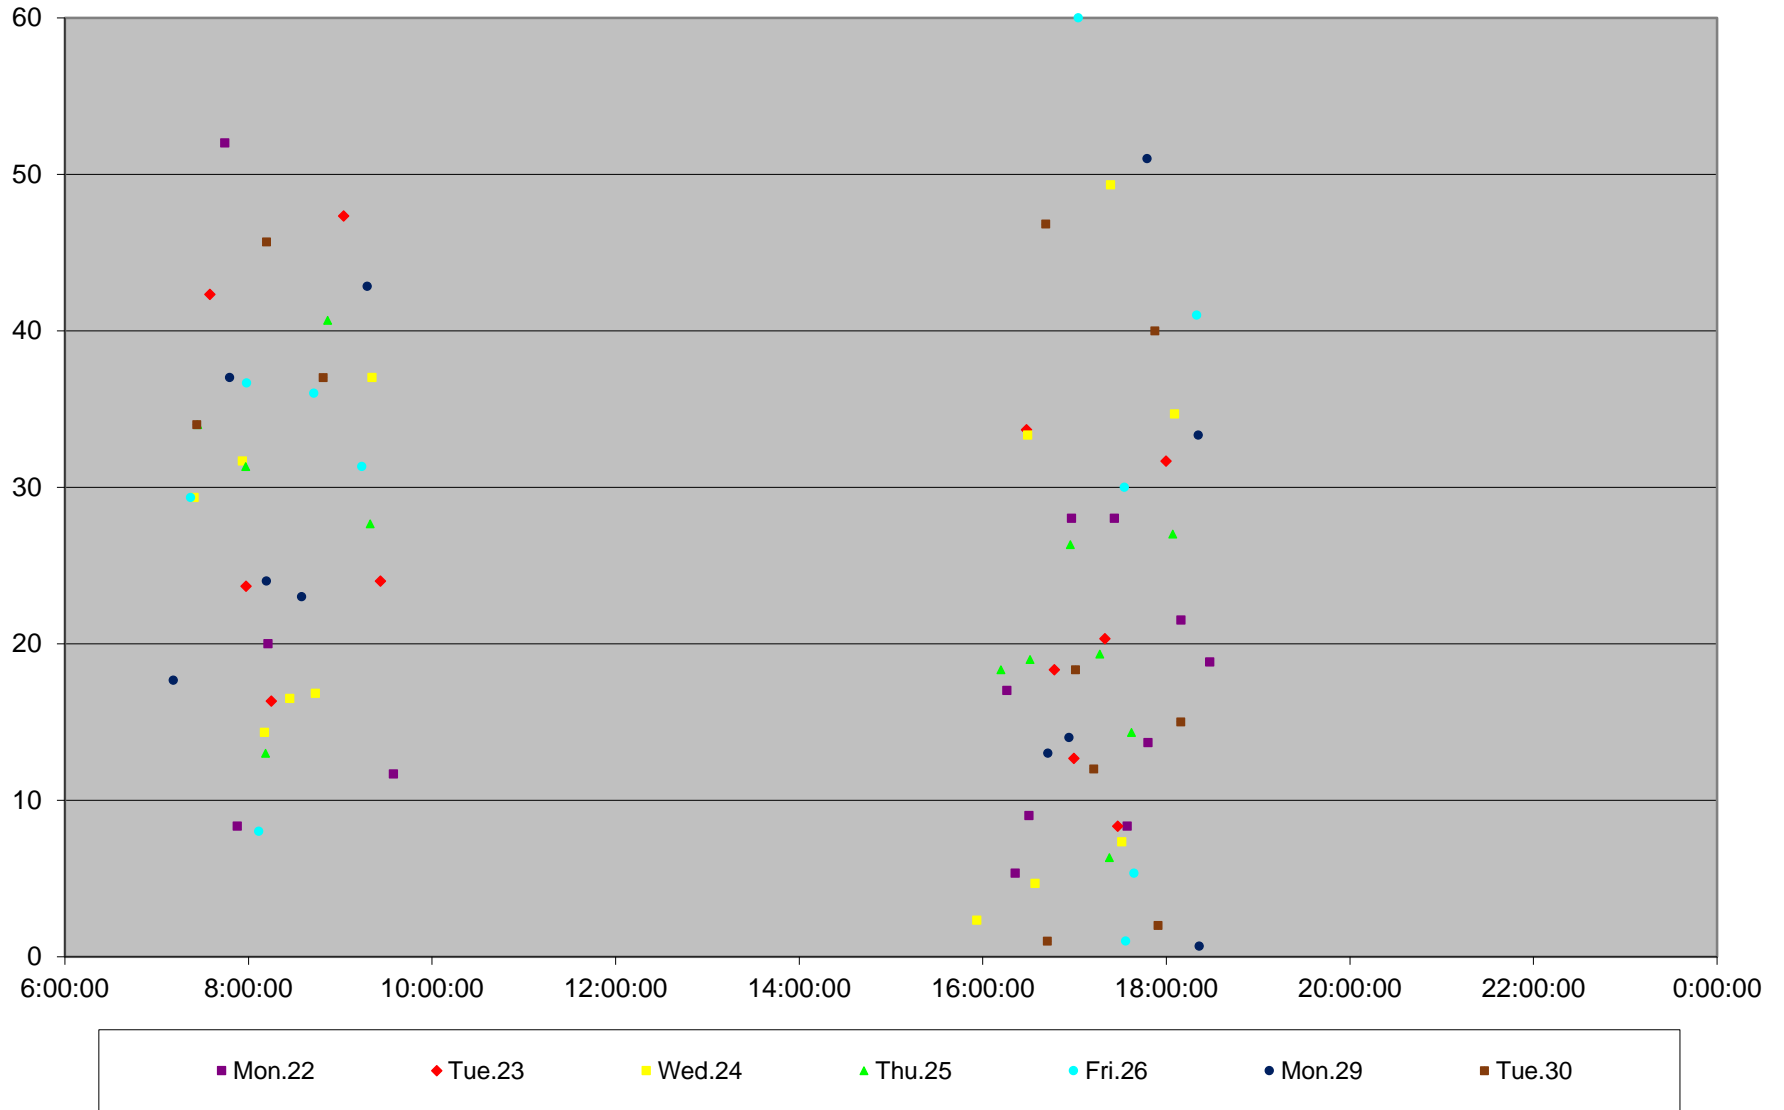

523 Downtowner/KRT Headways at Sherbourne St. Westbound June 2015

### 523 Downtowner/KRT Headways at Sherbourne St. Westbound June 2015