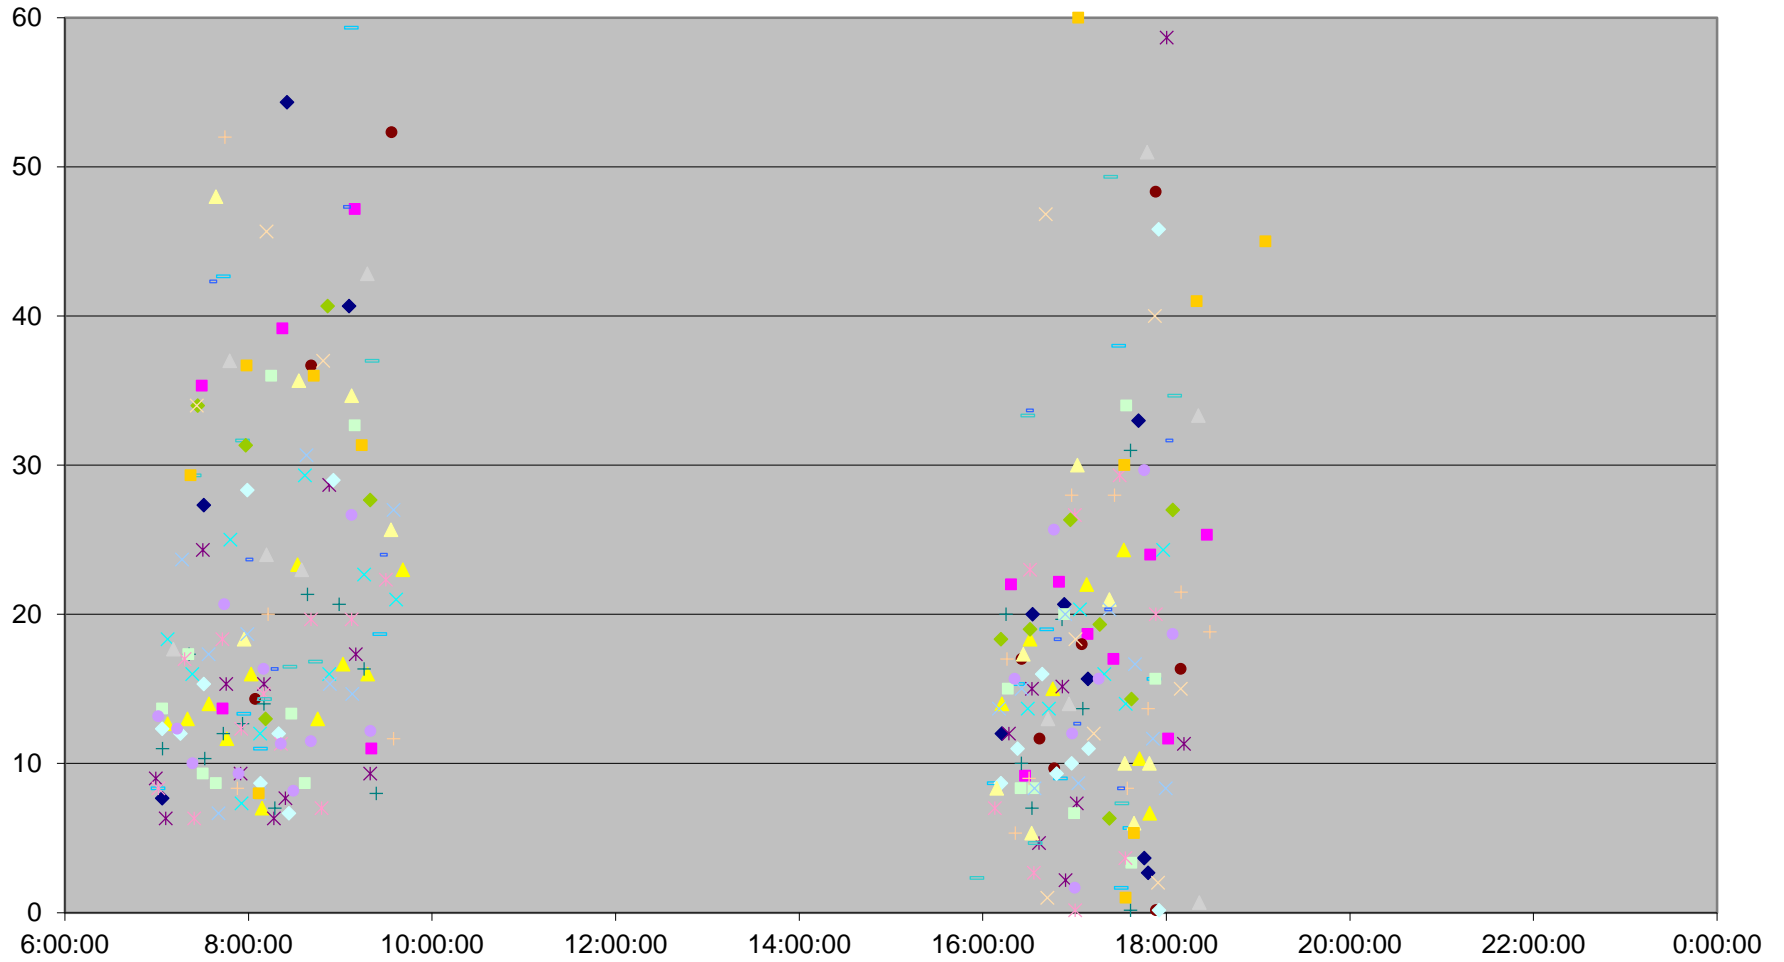

523 Downtowner/KRT Headways at Sherbourne St. Westbound June 2015