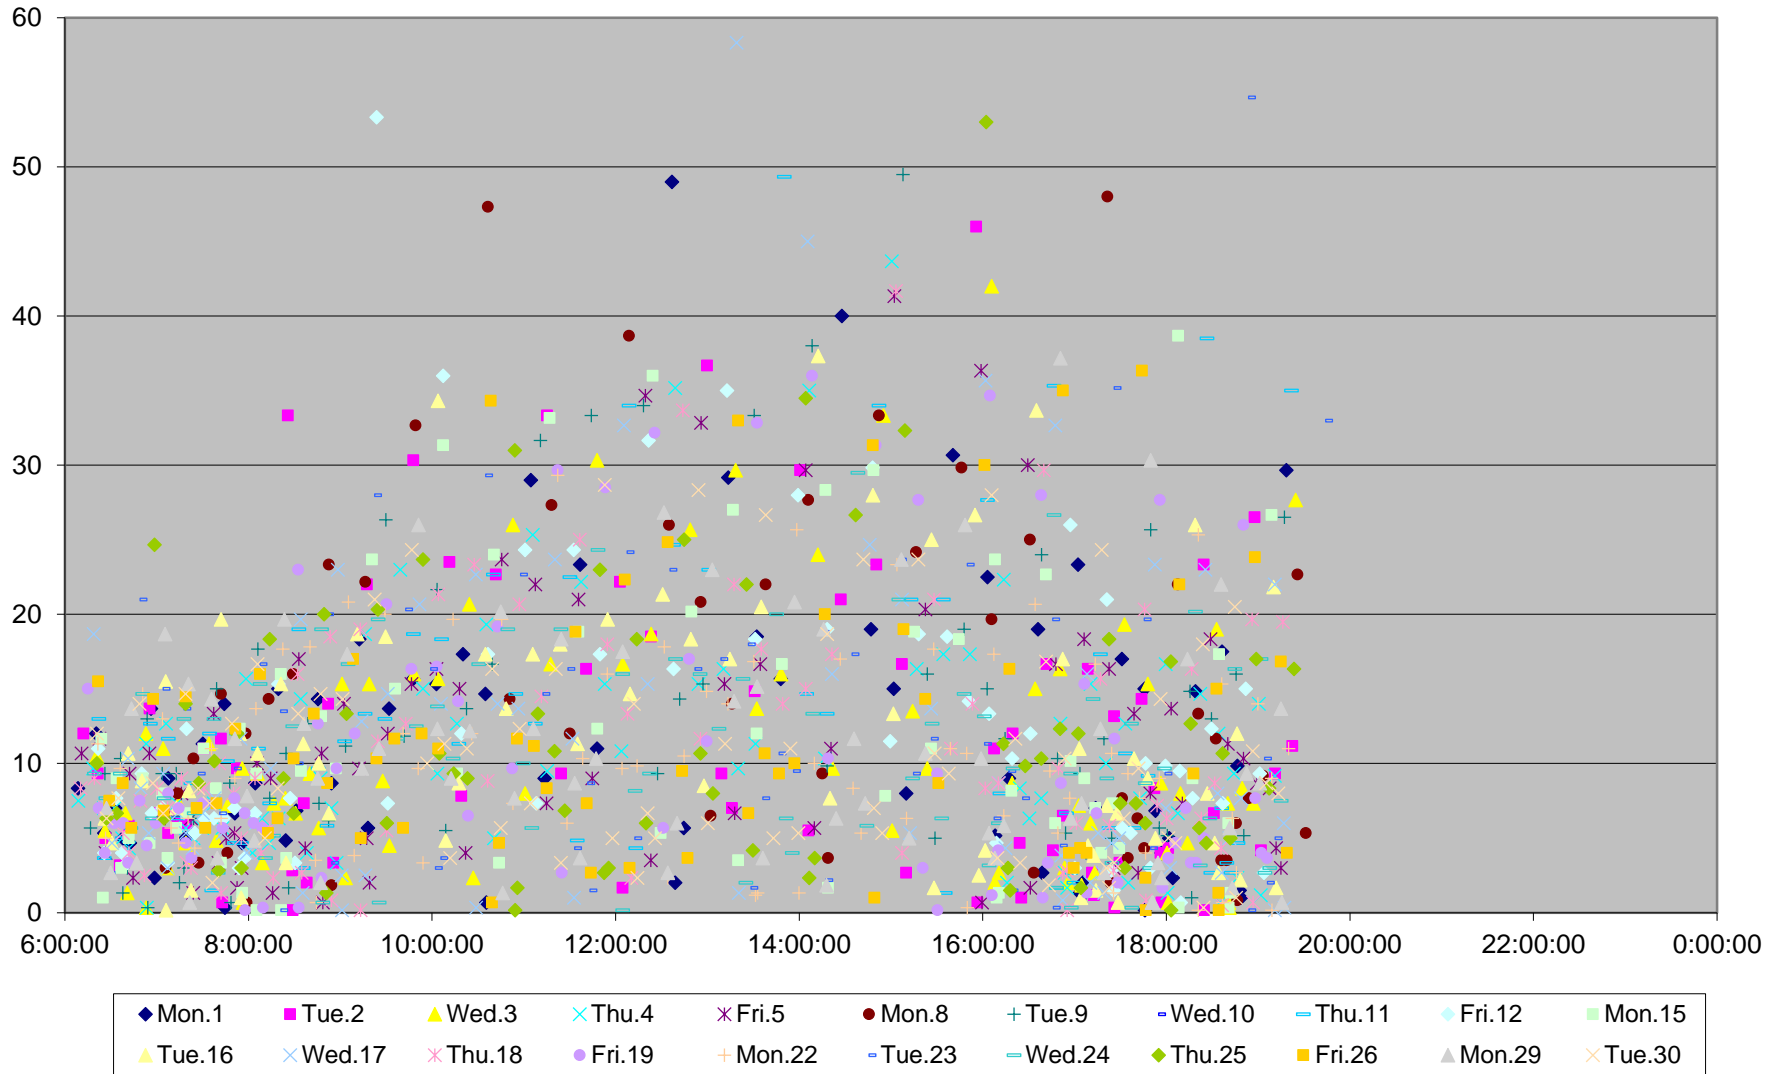

523 Downtowner/KRT Headways at West of Bingham Loop Westbound June 2015

523 Downtowner/KRT Headways at West of Bingham Loop Westbound June 2015

523 Downtowner/KRT Headways at West of Bingham Loop Westbound June 2015

523 Downtowner/KRT Headways at West of Bingham Loop Westbound June 2015

523 Downtowner/KRT Headways at West of Bingham Loop Westbound June 2015

523 Downtowner/KRT Headways at West of Bingham Loop Westbound June 2015 Weekday Statistics