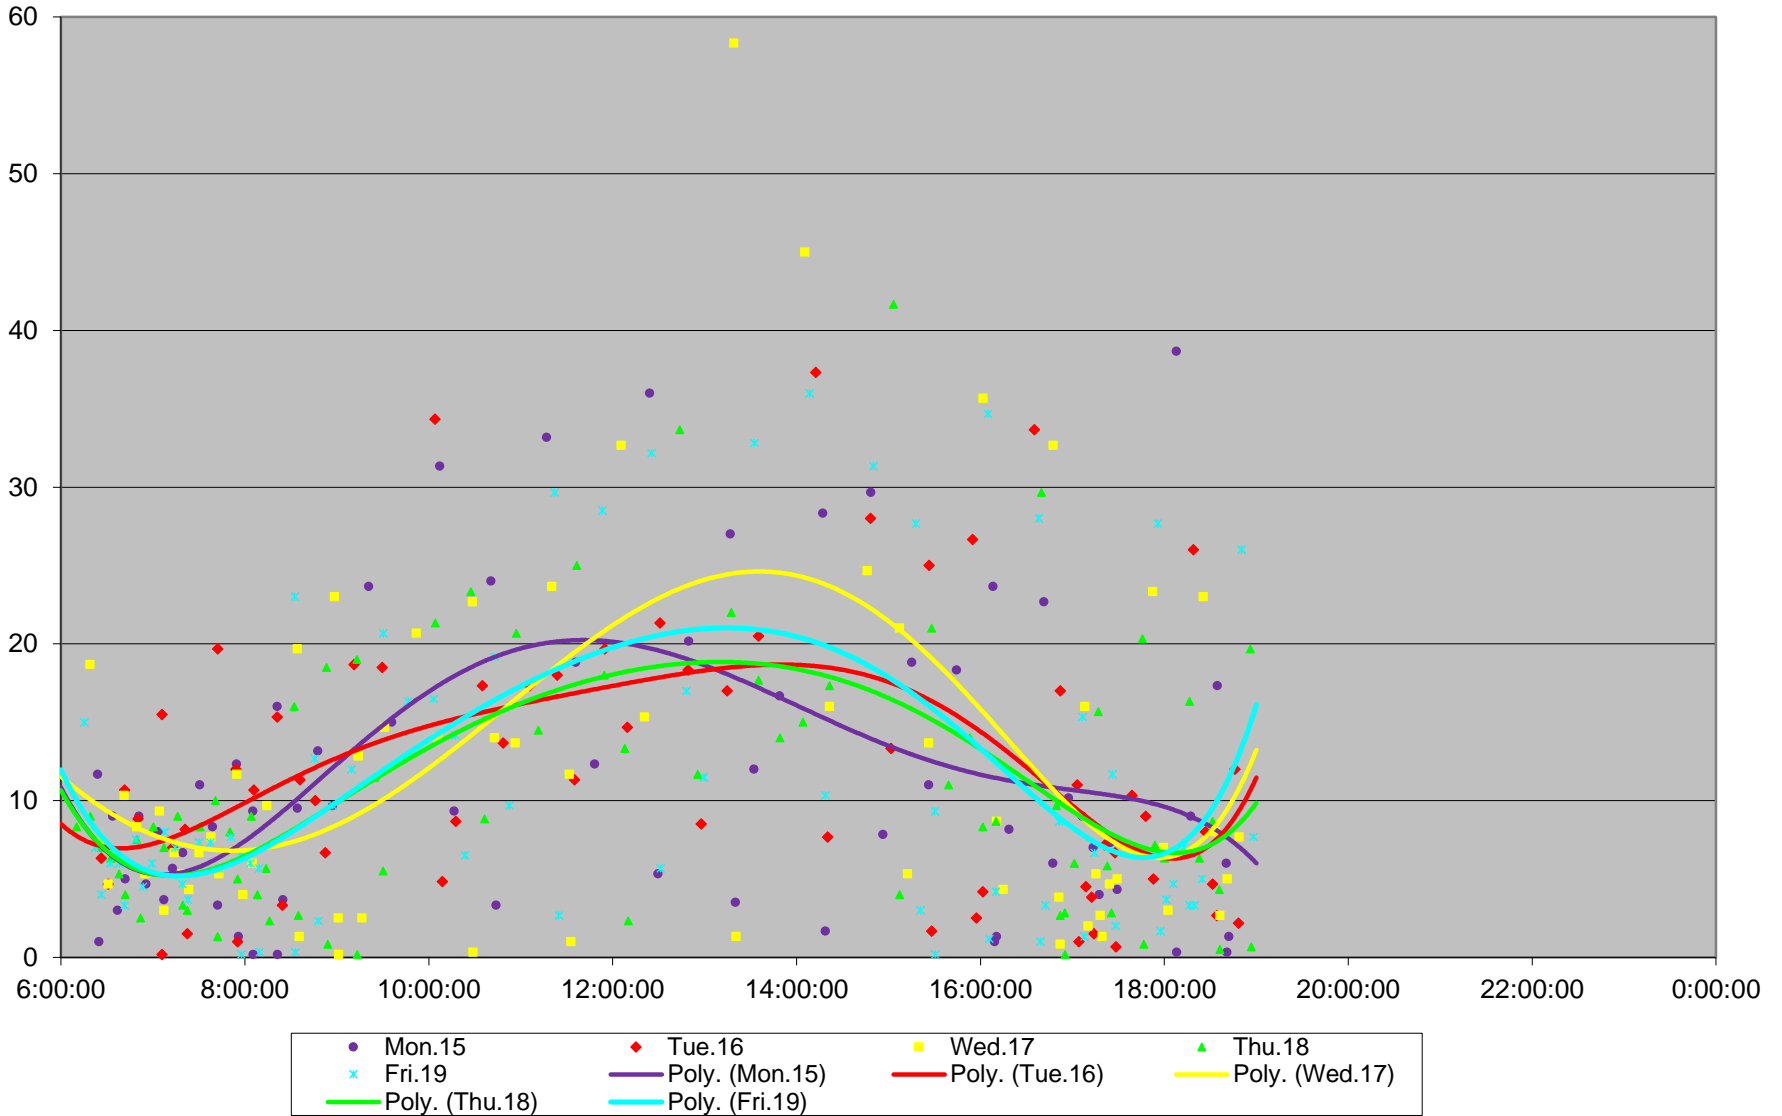

523 Downtowner/KRT Headways at West of Bingham Loop Westbound June 2015

523 Downtowner/KRT Headways at West of Bingham Loop Westbound June 2015

523 Downtowner/KRT Headways at West of Bingham Loop Westbound June 2015

523 Downtowner/KRT Headways at West of Bingham Loop Westbound June 2015

523 Downtowner/KRT Headways at West of Bingham Loop Westbound June 2015

523 Downtowner/KRT Headways at West of Bingham Loop Westbound June 2015 Weekday Statistics