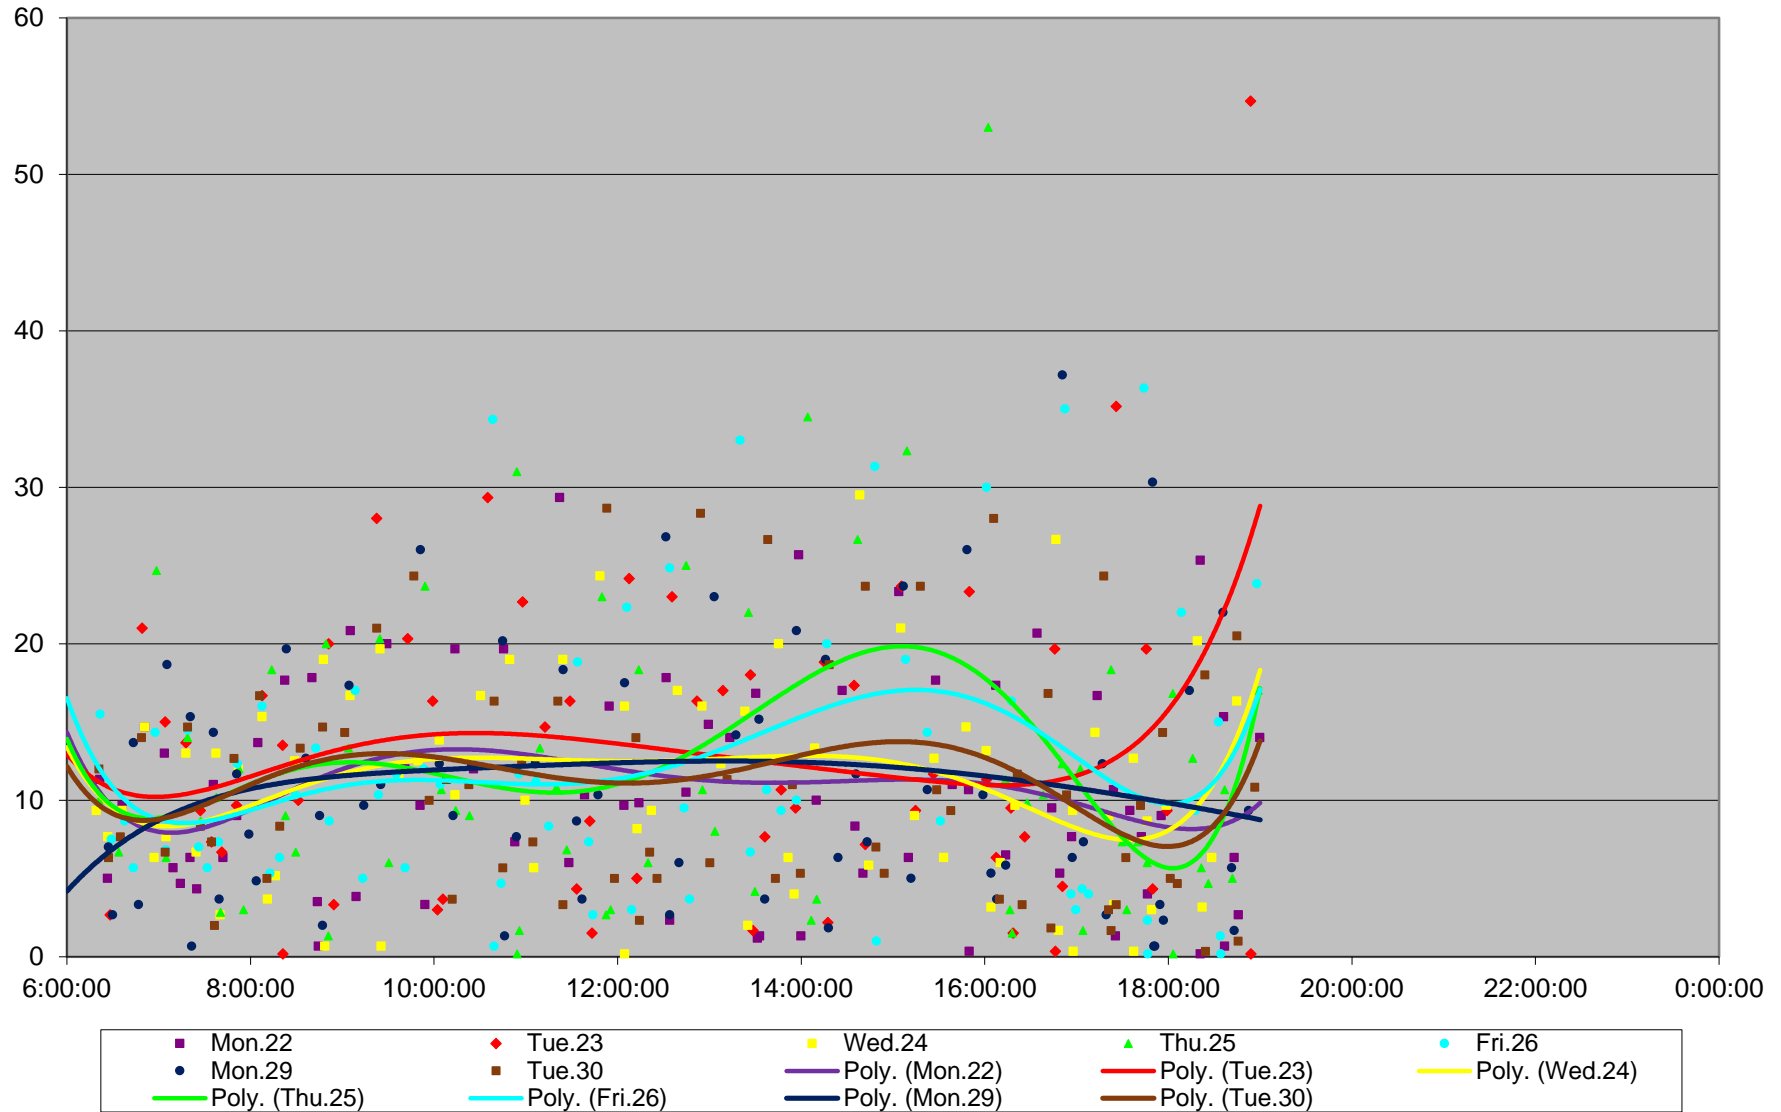

523 Downtowner/KRT Headways at West of Bingham Loop Westbound June 2015

523 Downtowner/KRT Headways at West of Bingham Loop Westbound June 2015

523 Downtowner/KRT Headways at West of Bingham Loop Westbound June 2015

523 Downtowner/KRT Headways at West of Bingham Loop Westbound June 2015

523 Downtowner/KRT Headways at West of Bingham Loop Westbound June 2015

523 Downtowner/KRT Headways at West of Bingham Loop Westbound June 2015 Weekday Statistics