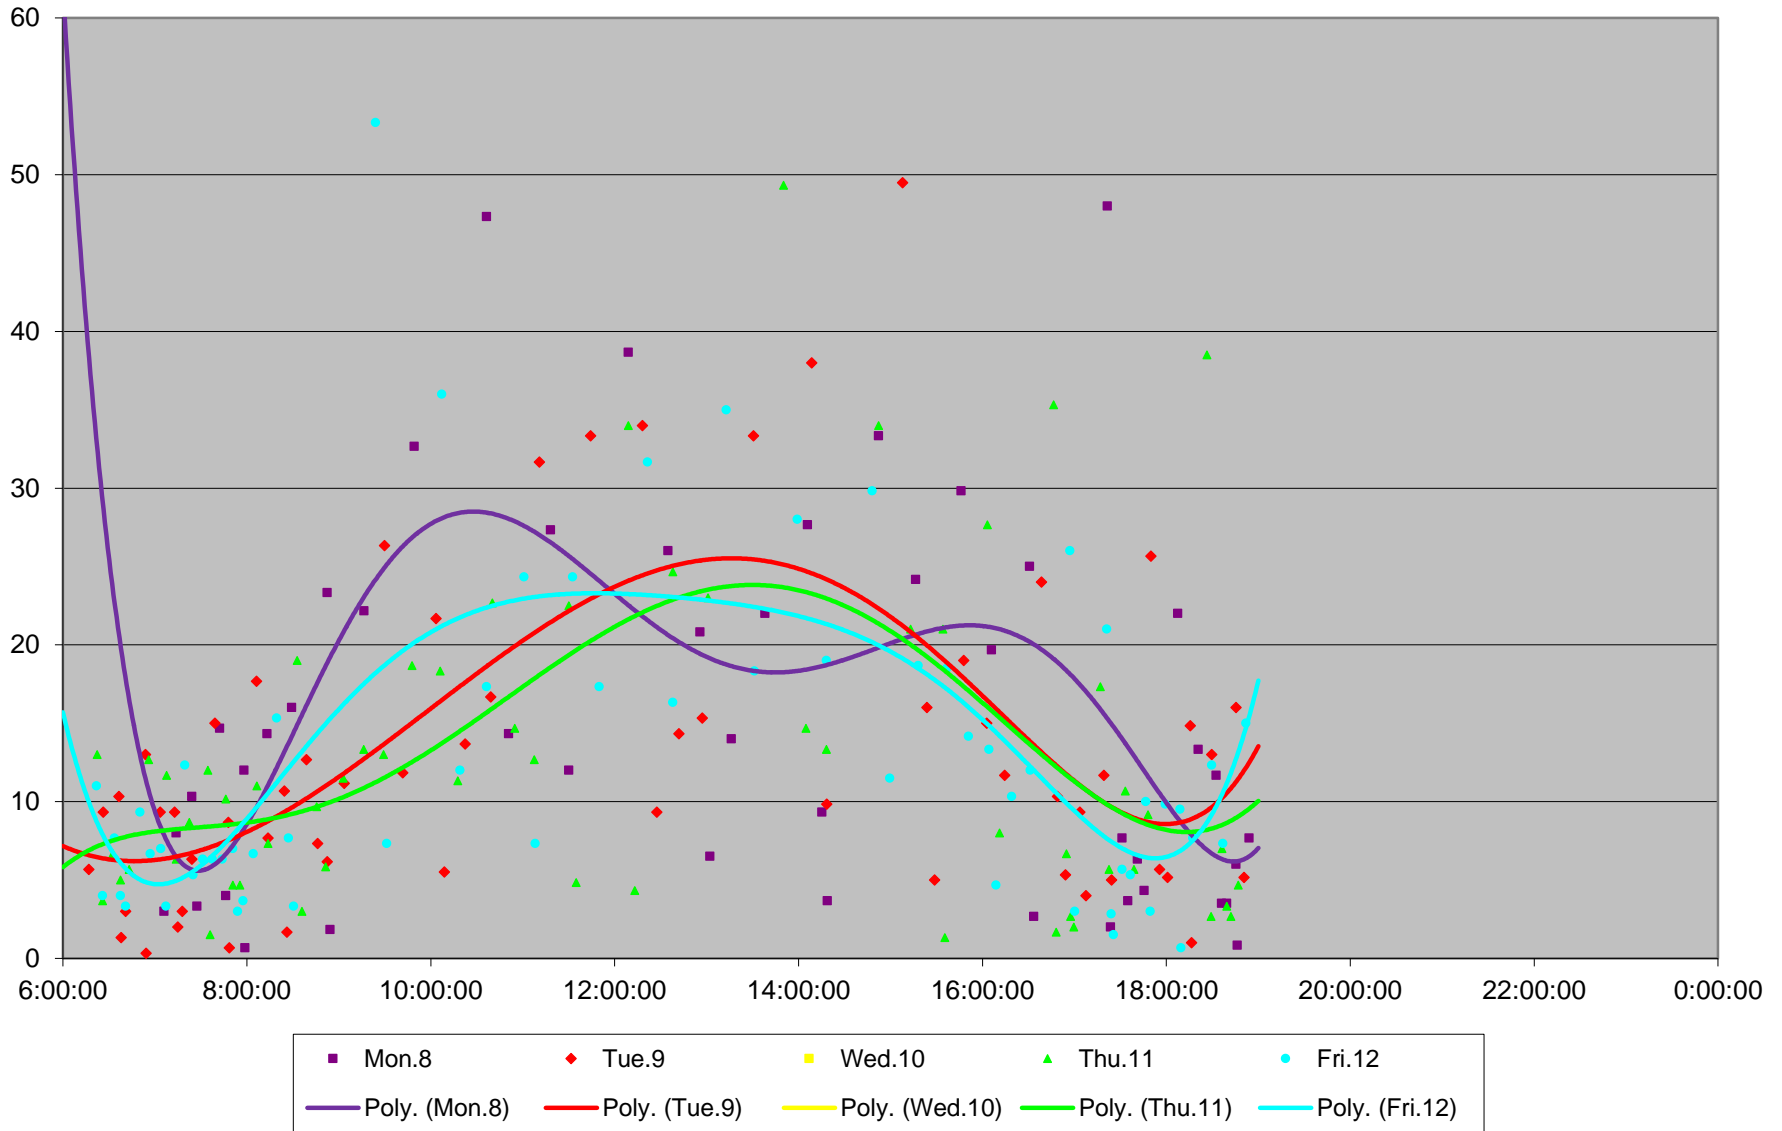

523 Downtowner/KRT Headways at West of Bingham Loop Westbound June 2015

523 Downtowner/KRT Headways at West of Bingham Loop Westbound June 2015

523 Downtowner/KRT Headways at West of Bingham Loop Westbound June 2015

523 Downtowner/KRT Headways at West of Bingham Loop Westbound June 2015

523 Downtowner/KRT Headways at West of Bingham Loop Westbound June 2015

523 Downtowner/KRT Headways at West of Bingham Loop Westbound June 2015 Weekday Statistics