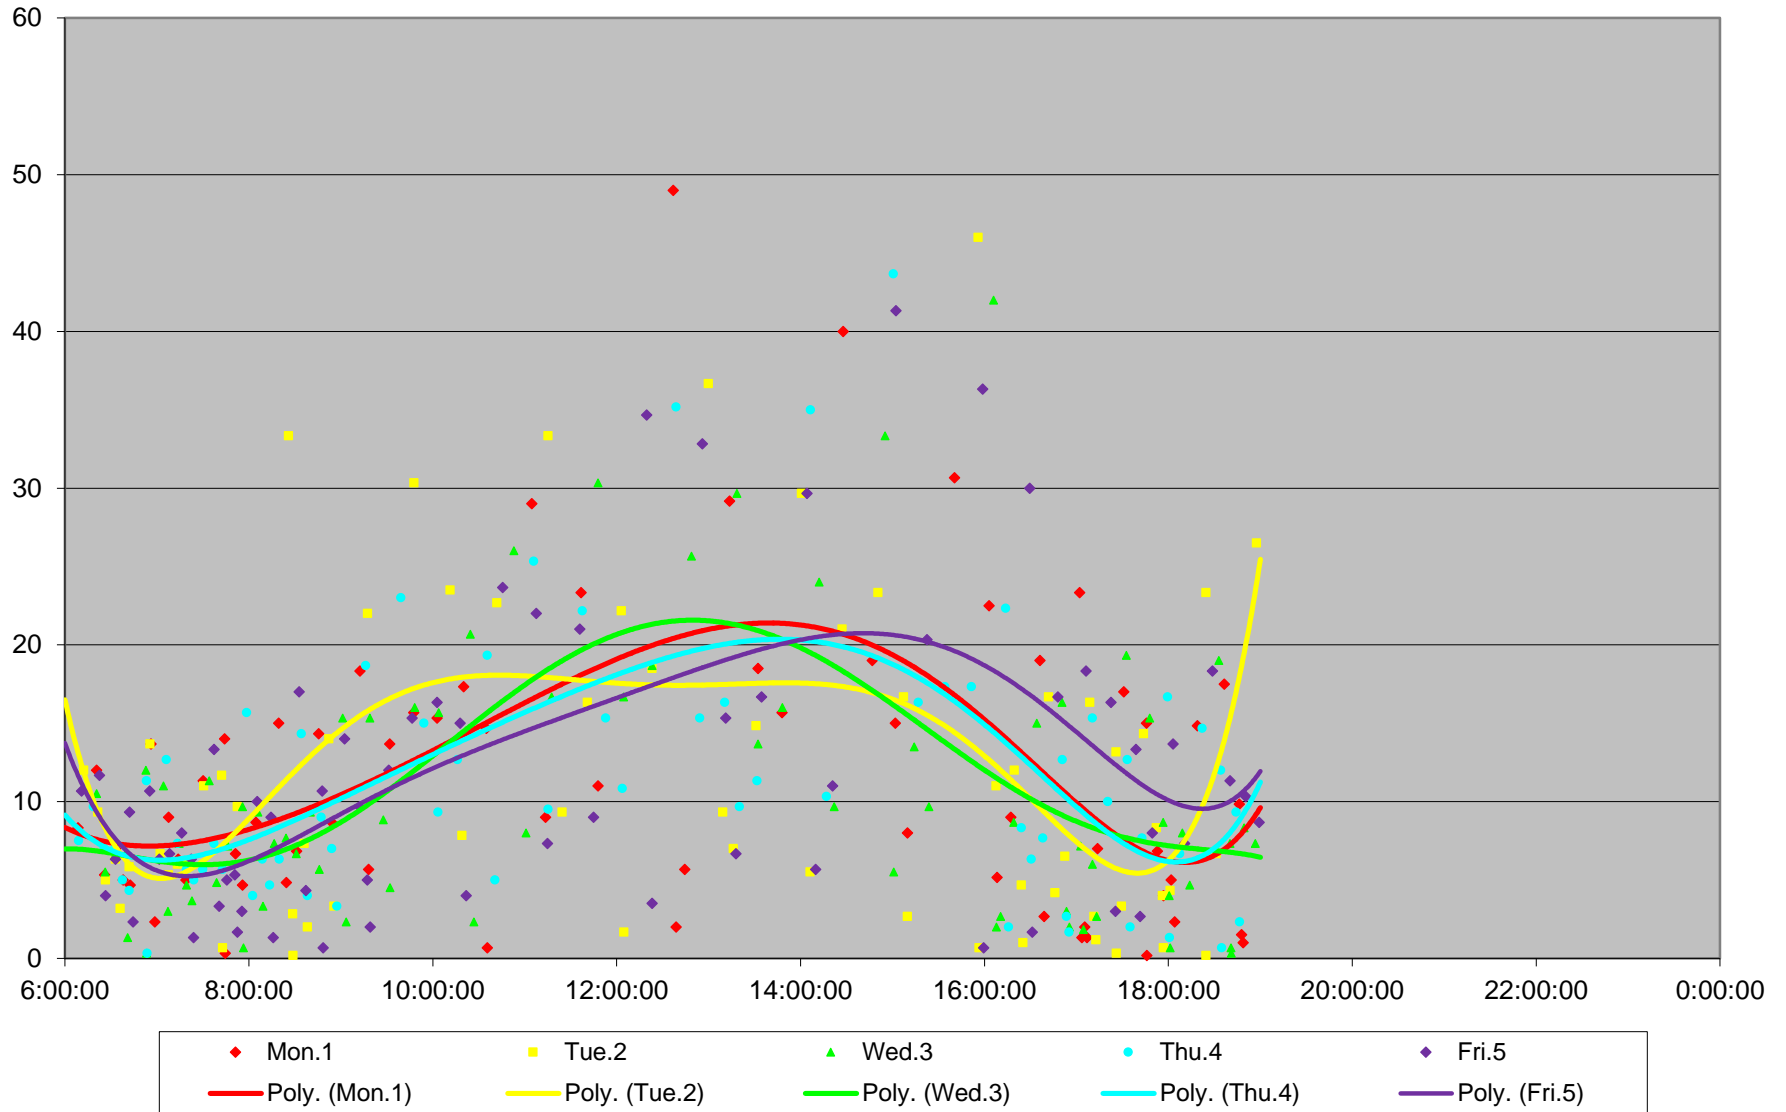

523 Downtowner/KRT Headways at West of Bingham Loop Westbound June 2015

523 Downtowner/KRT Headways at West of Bingham Loop Westbound June 2015

523 Downtowner/KRT Headways at West of Bingham Loop Westbound June 2015

523 Downtowner/KRT Headways at West of Bingham Loop Westbound June 2015

523 Downtowner/KRT Headways at West of Bingham Loop Westbound June 2015

523 Downtowner/KRT Headways at West of Bingham Loop Westbound June 2015 Weekday Statistics