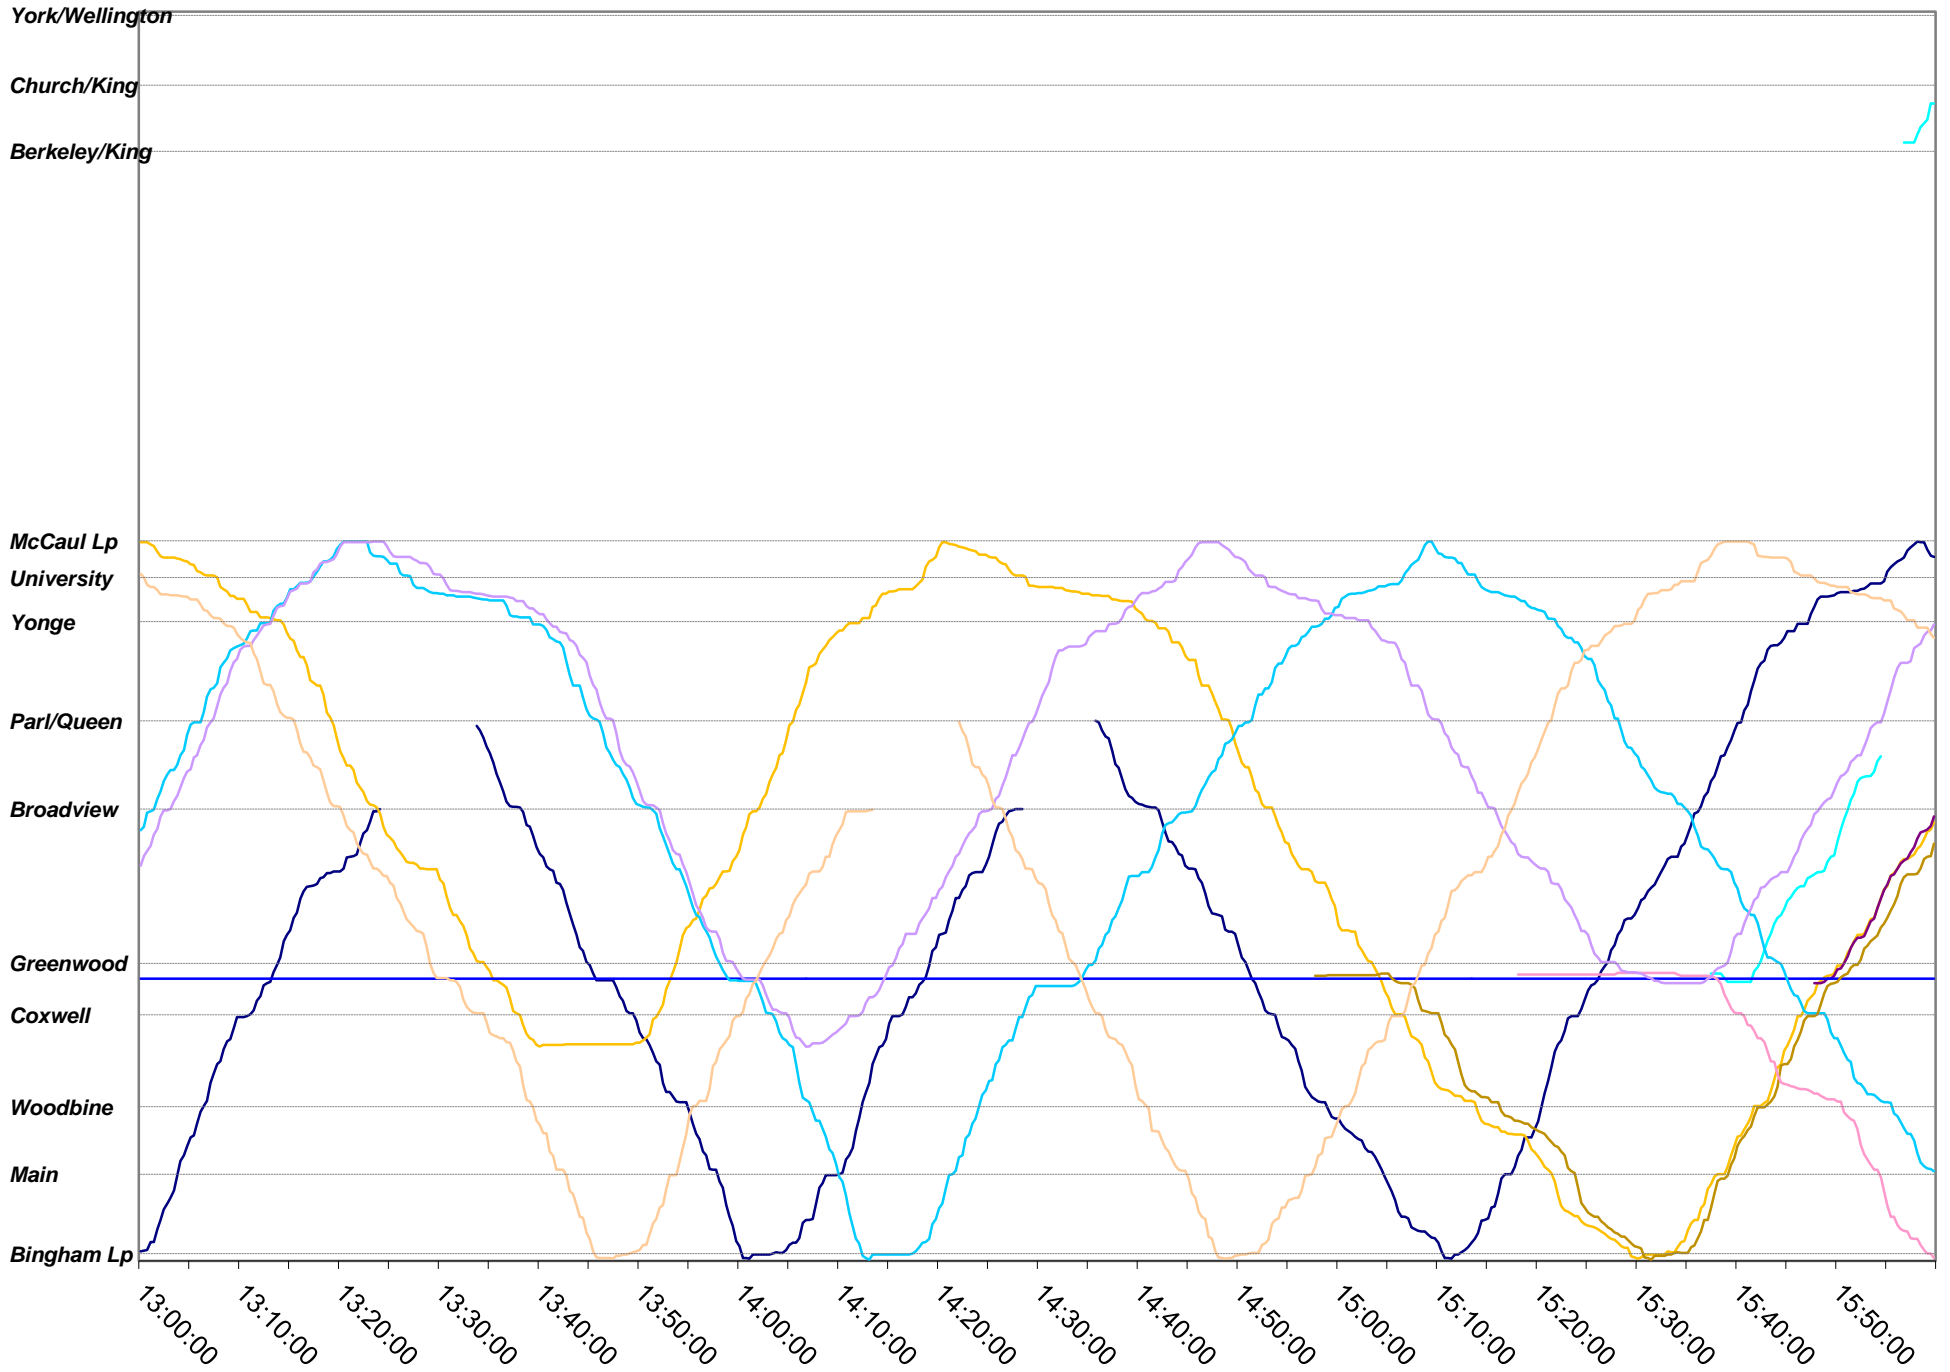

523 Downtowner/KRT Thursday 11 Jun 2015

523 Downtowner/KRT Thursday 11 Jun 2015

523 Downtowner/KRT Thursday 11 Jun 2015

523 Downtowner/KRT Thursday 11 Jun 2015

523 Downtowner/KRT Thursday 11 Jun 2015

523 Downtowner/KRT Thursday 11 Jun 2015