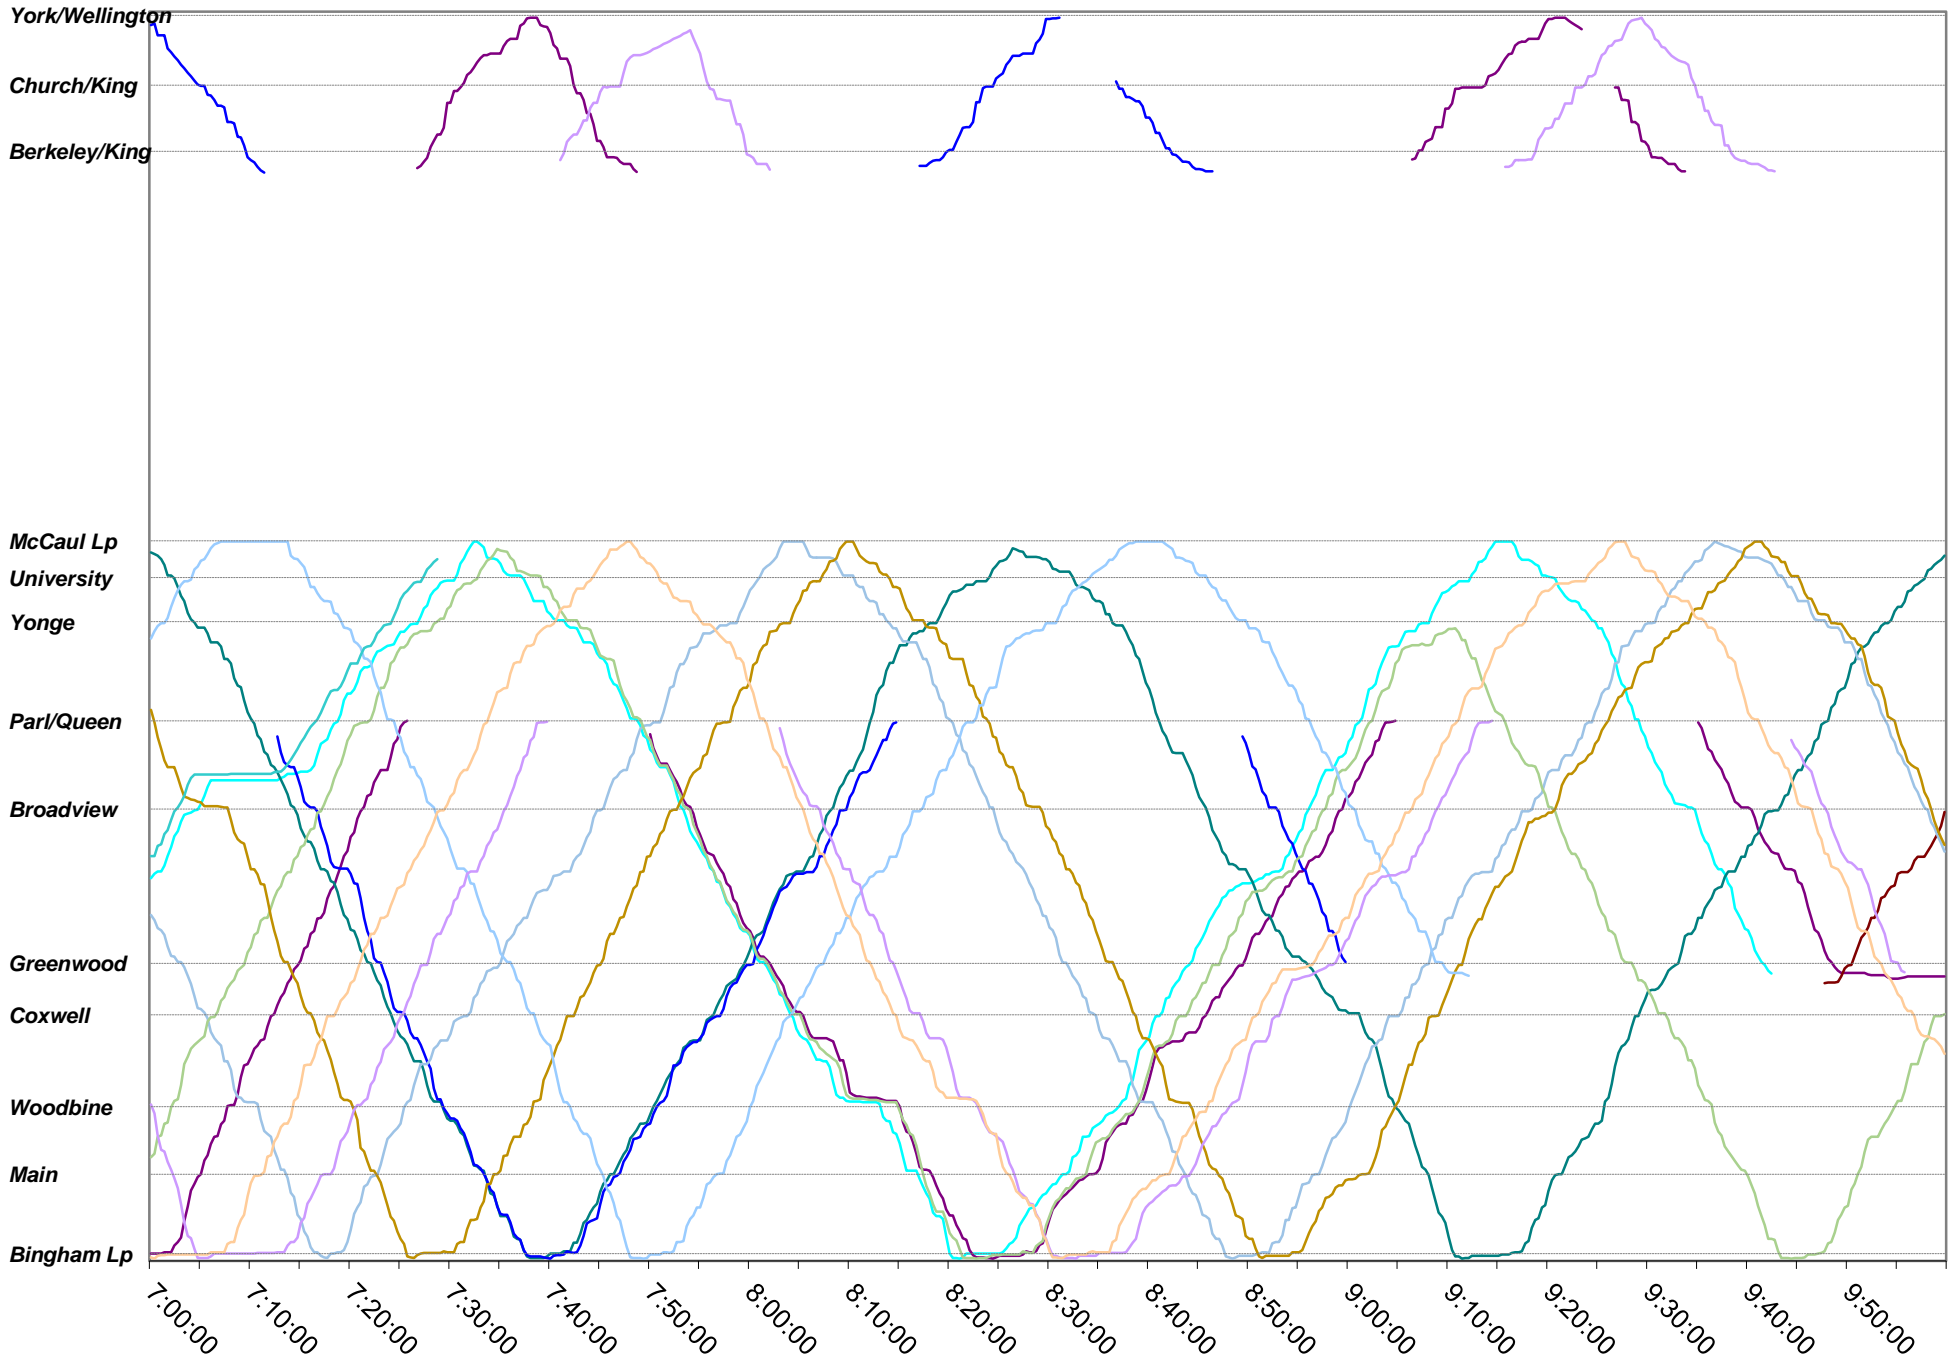

523 Downtowner/KRT Tuesday 2 Jun 2015

523 Downtowner/KRT Tuesday 2 Jun 2015

523 Downtowner/KRT Tuesday 2 Jun 2015

523 Downtowner/KRT Tuesday 2 Jun 2015