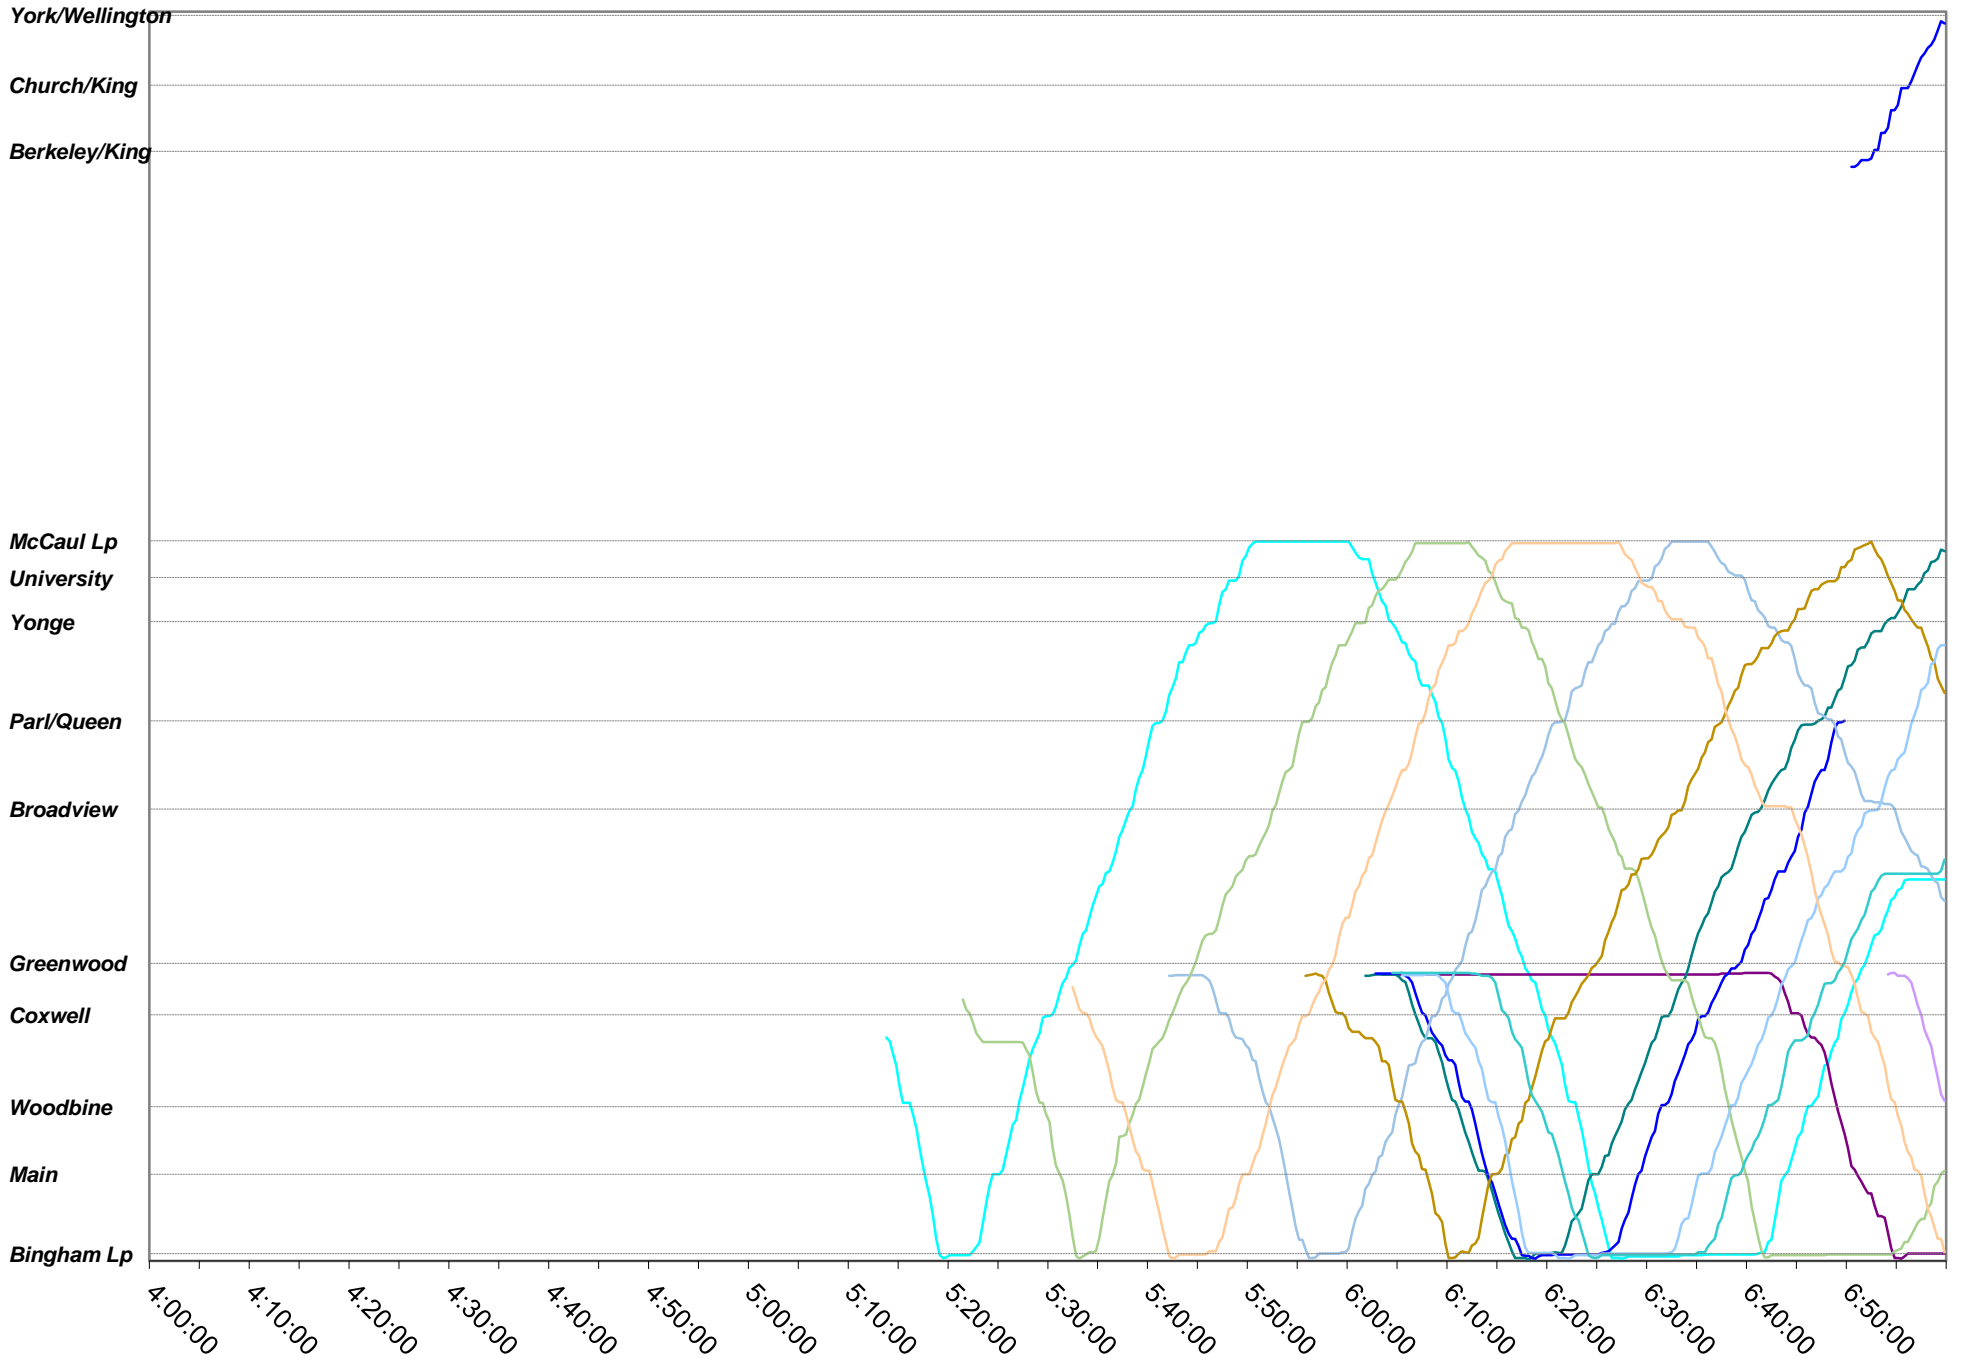

523 Downtowner/KRT Tuesday 2 Jun 2015

523 Downtowner/KRT Tuesday 2 Jun 2015

523 Downtowner/KRT Tuesday 2 Jun 2015

523 Downtowner/KRT Tuesday 2 Jun 2015