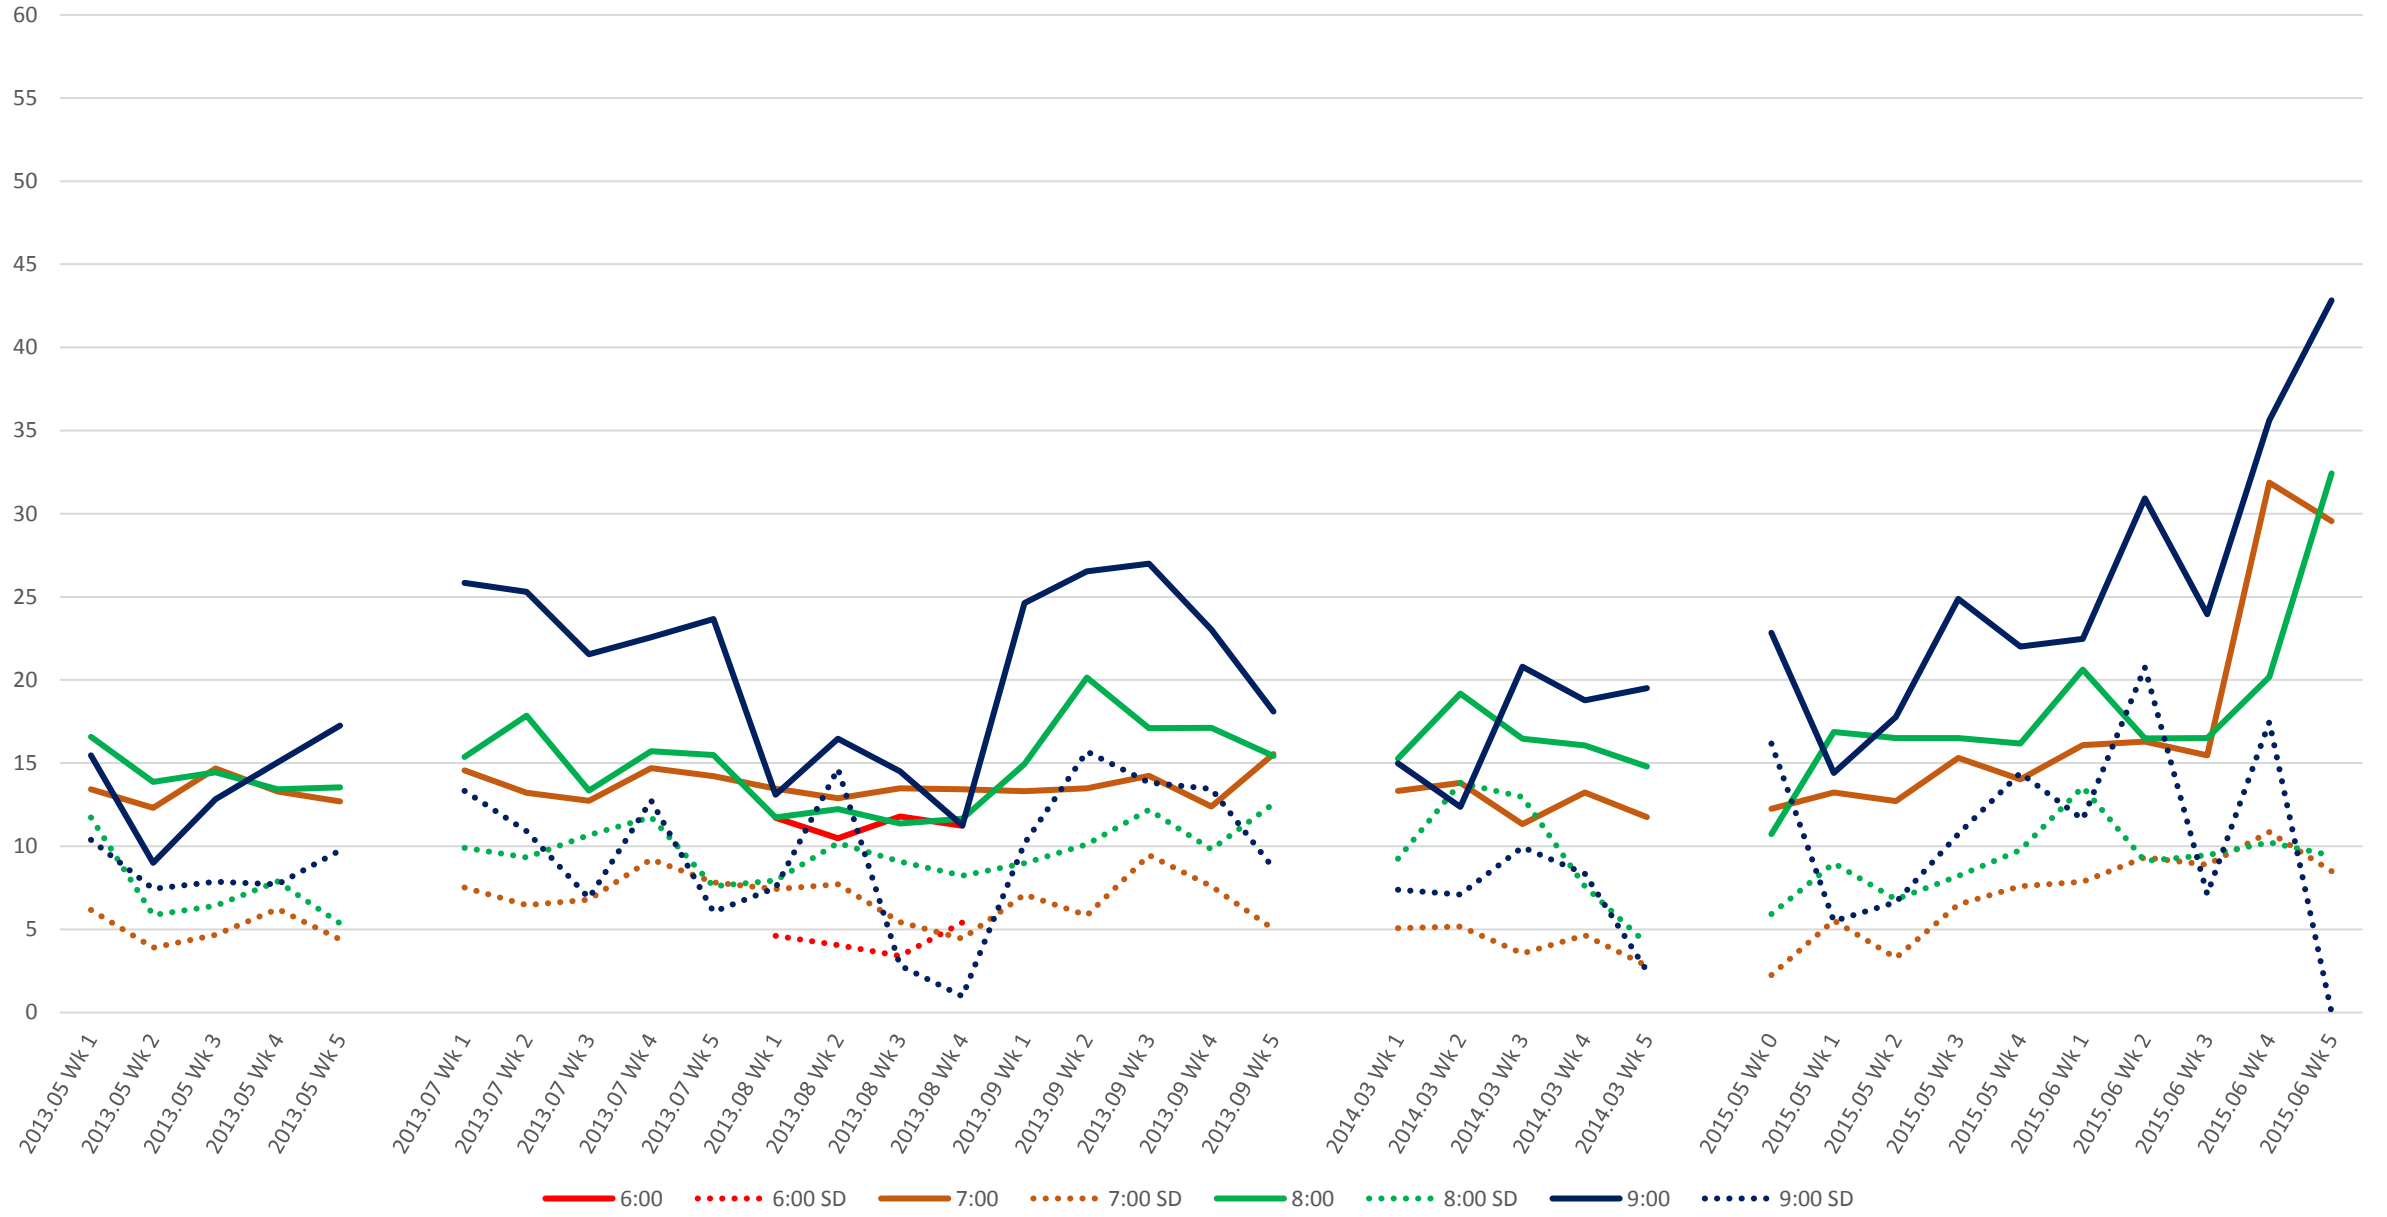

523 Downtowner/KRT Headways at Sherbourne St. Westbound Morning

523 Downtowner/KRT Headways at Sherbourne St. Westbound Afternoon