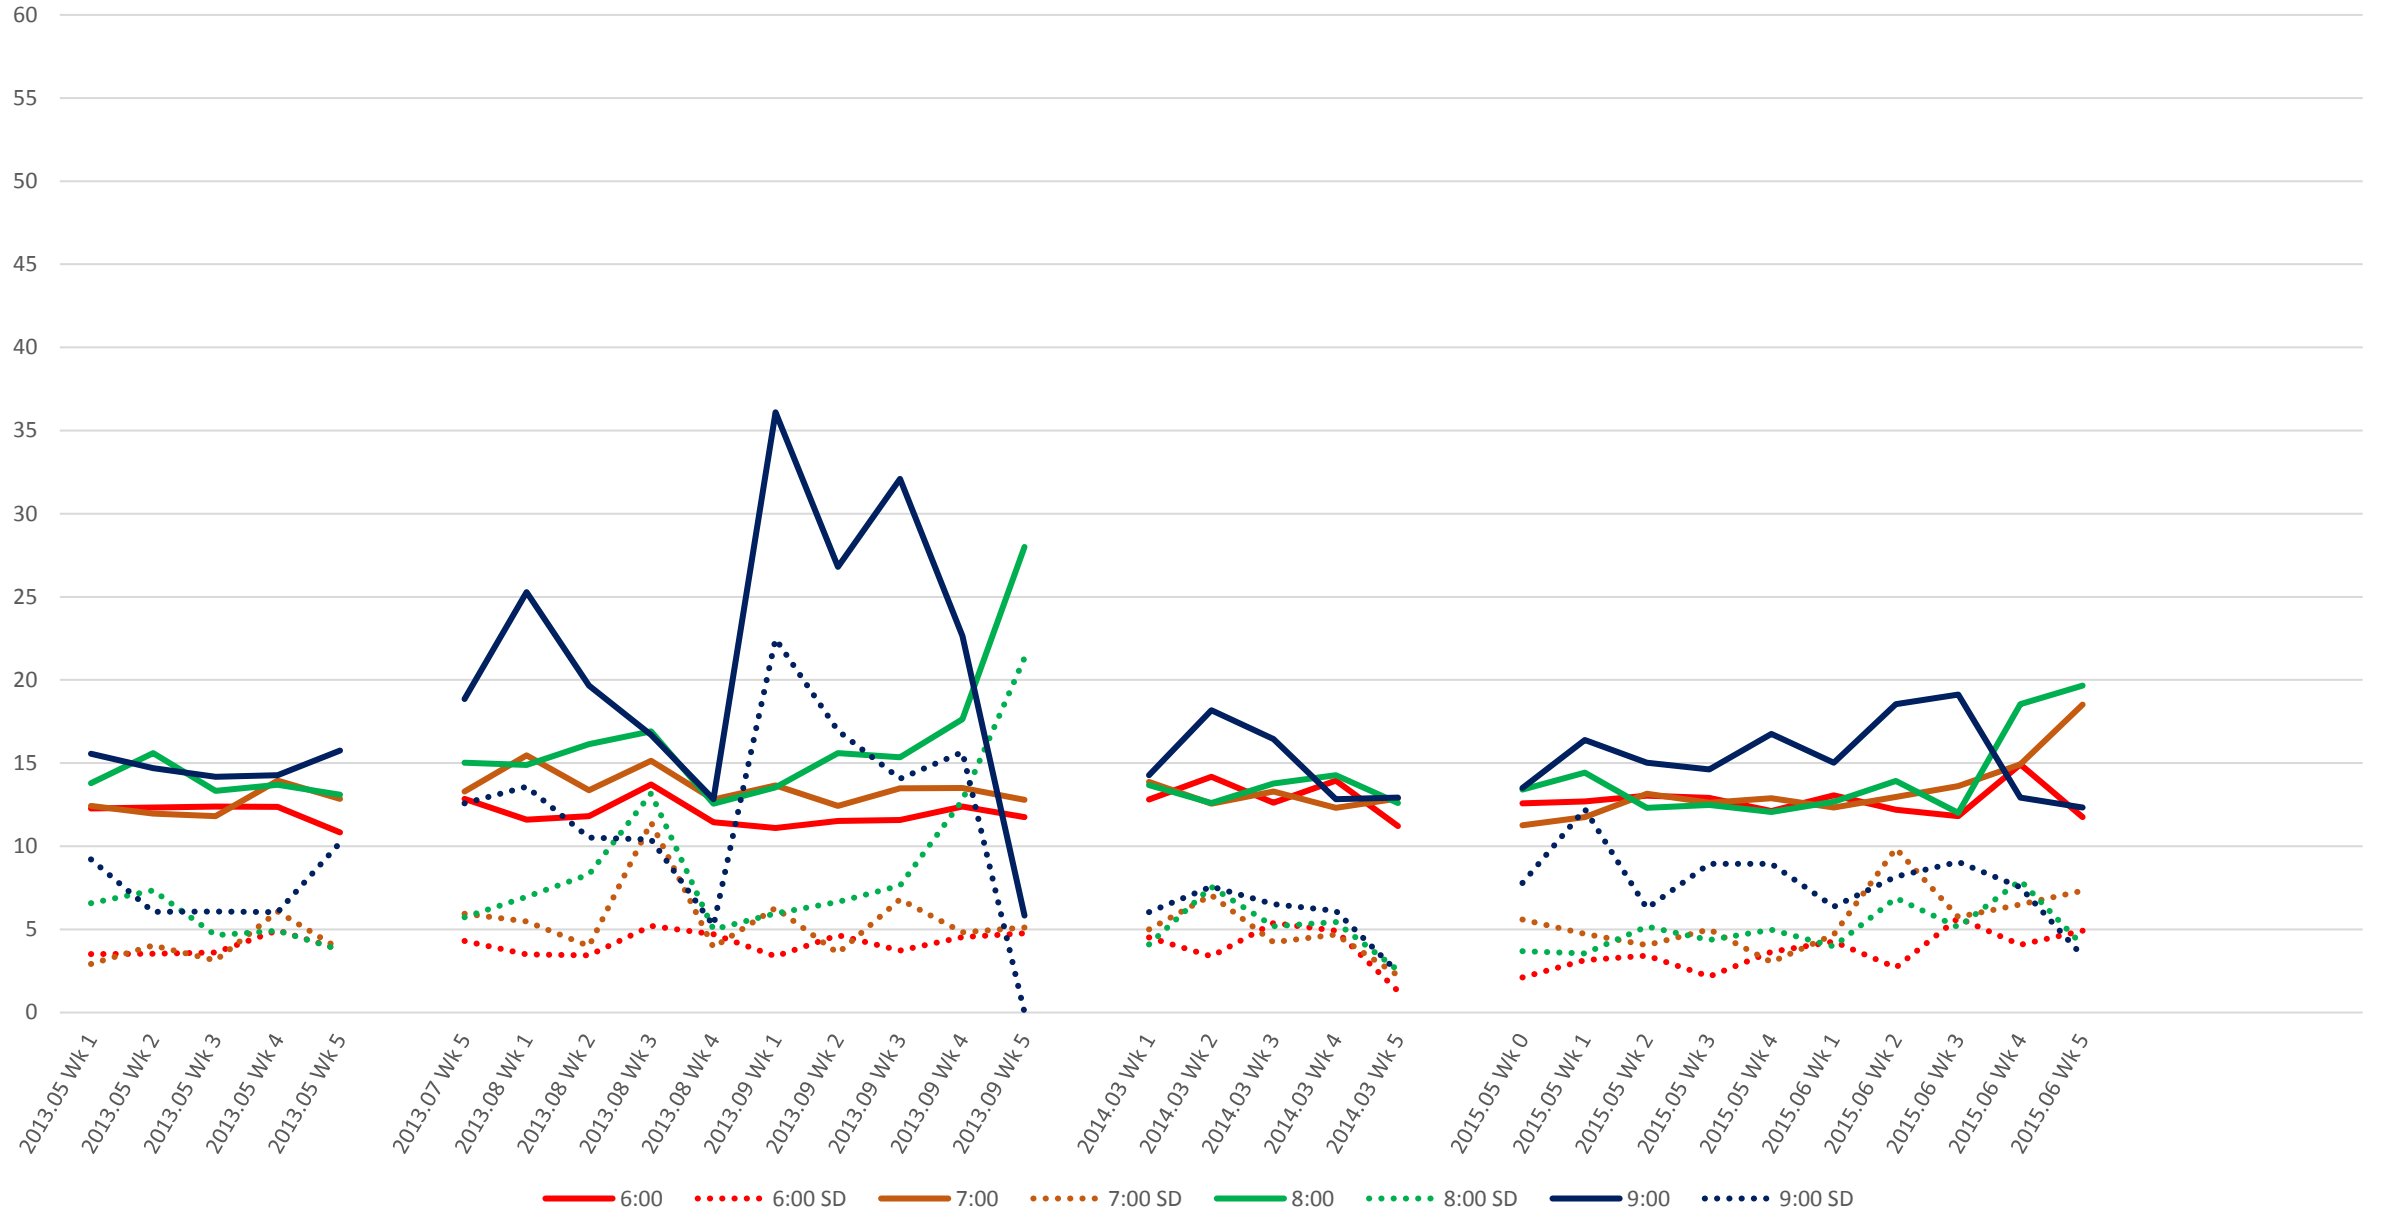

523 Downtowner/KRT Headways at Yonge St. Westbound Morning

523 Downtowner/KRT Headways at Yonge St. Westbound Midday

523 Downtowner/KRT Headways at Yonge St. Westbound Afternoon