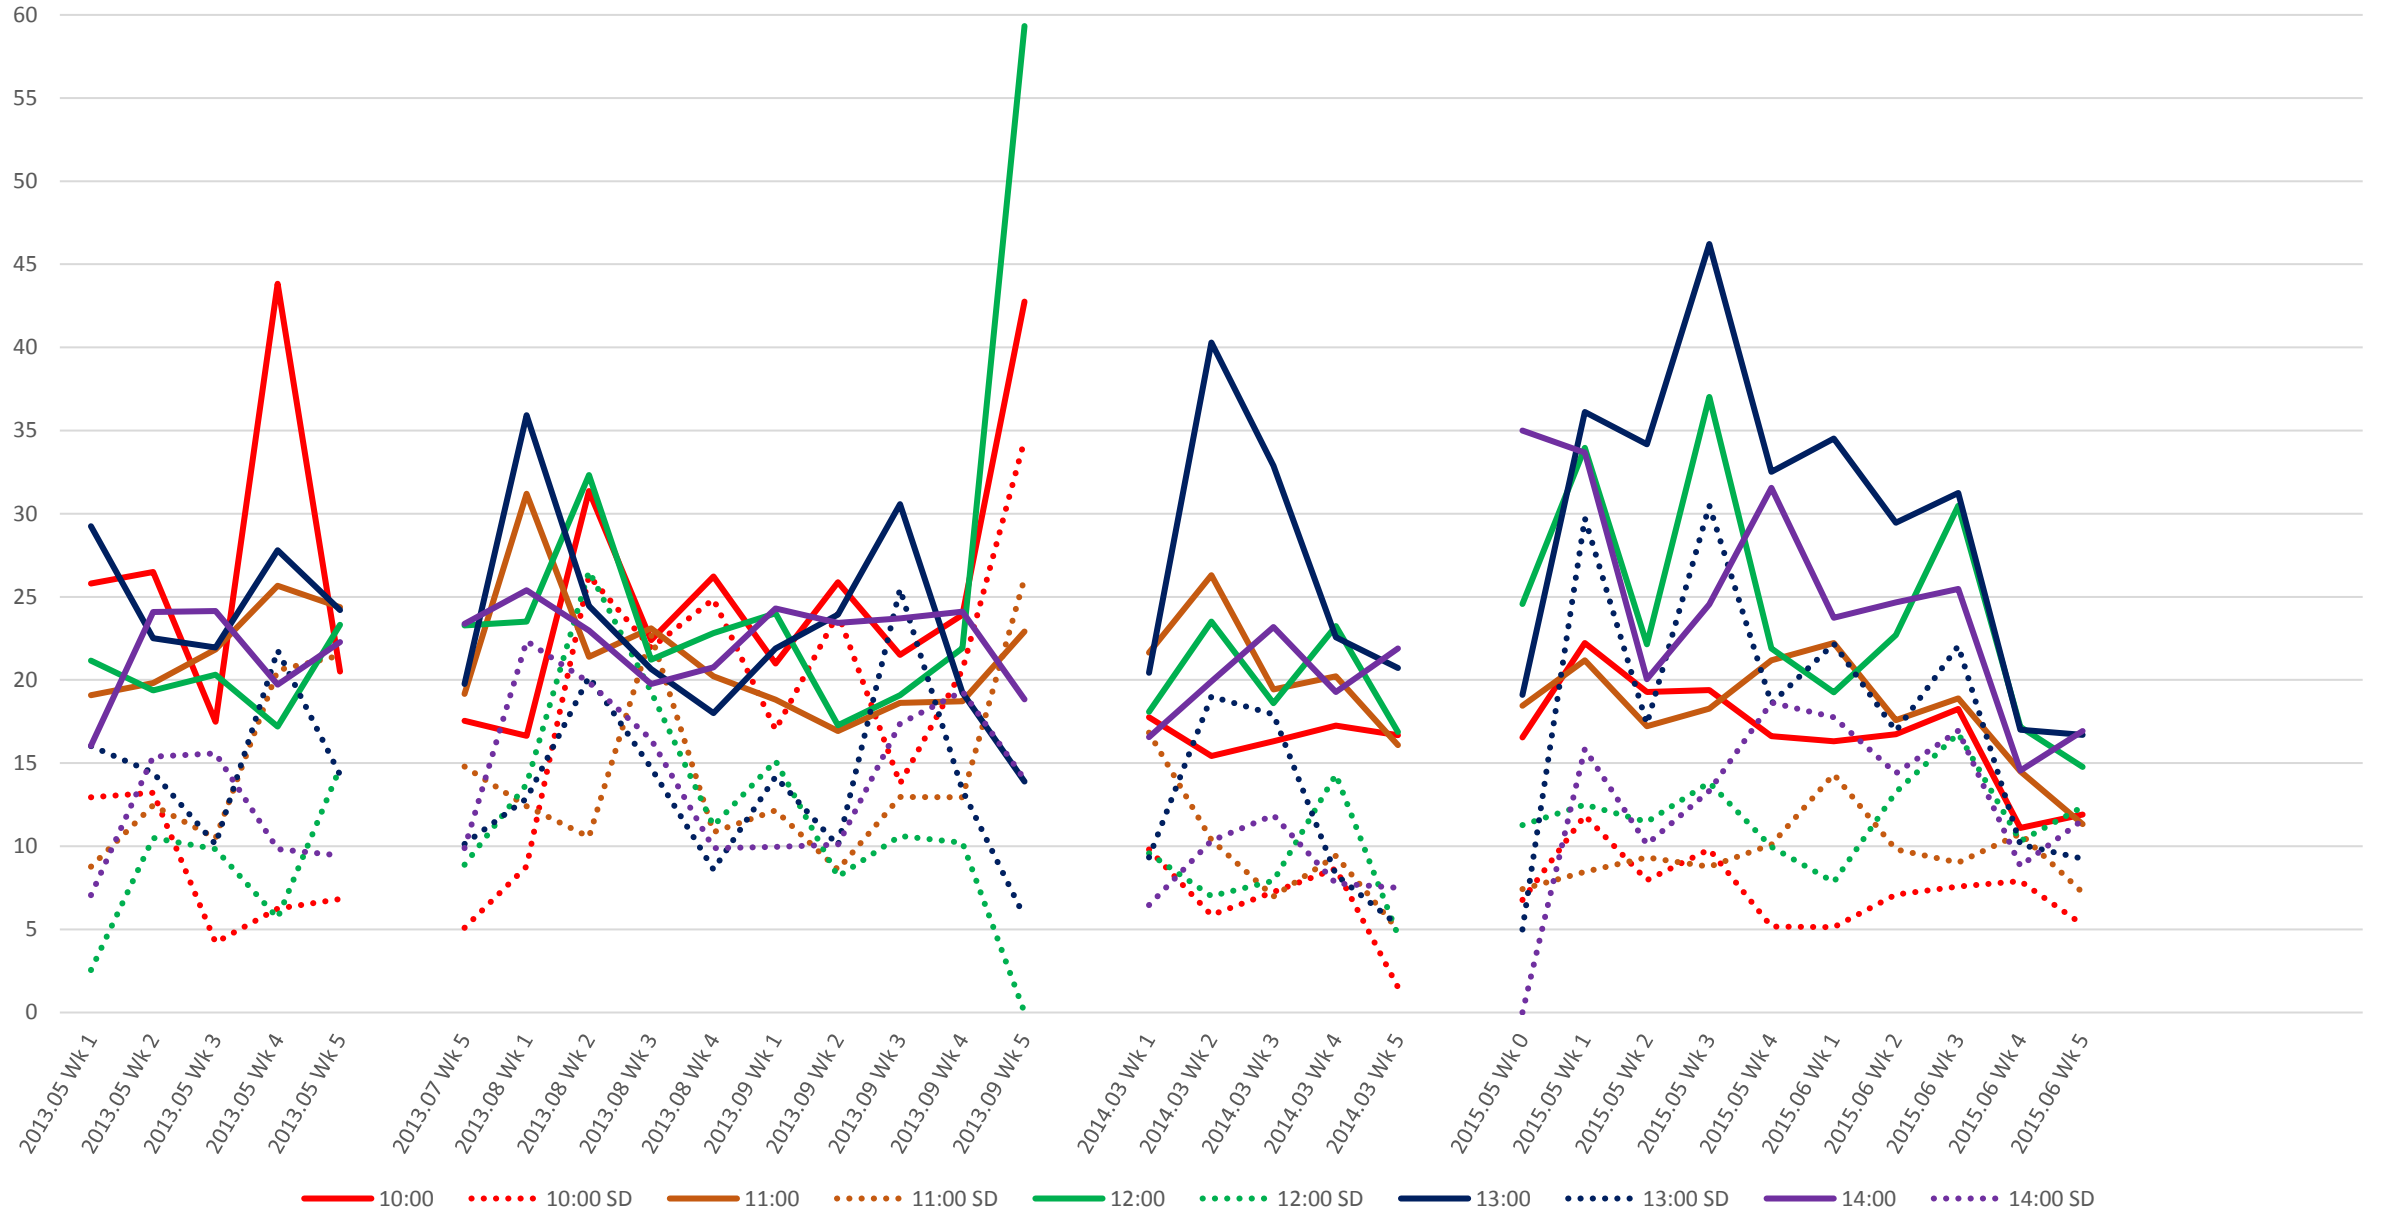

523 Downtowner/KRT Headways at Yonge St. Westbound Morning

523 Downtowner/KRT Headways at Yonge St. Westbound Midday

523 Downtowner/KRT Headways at Yonge St. Westbound Afternoon