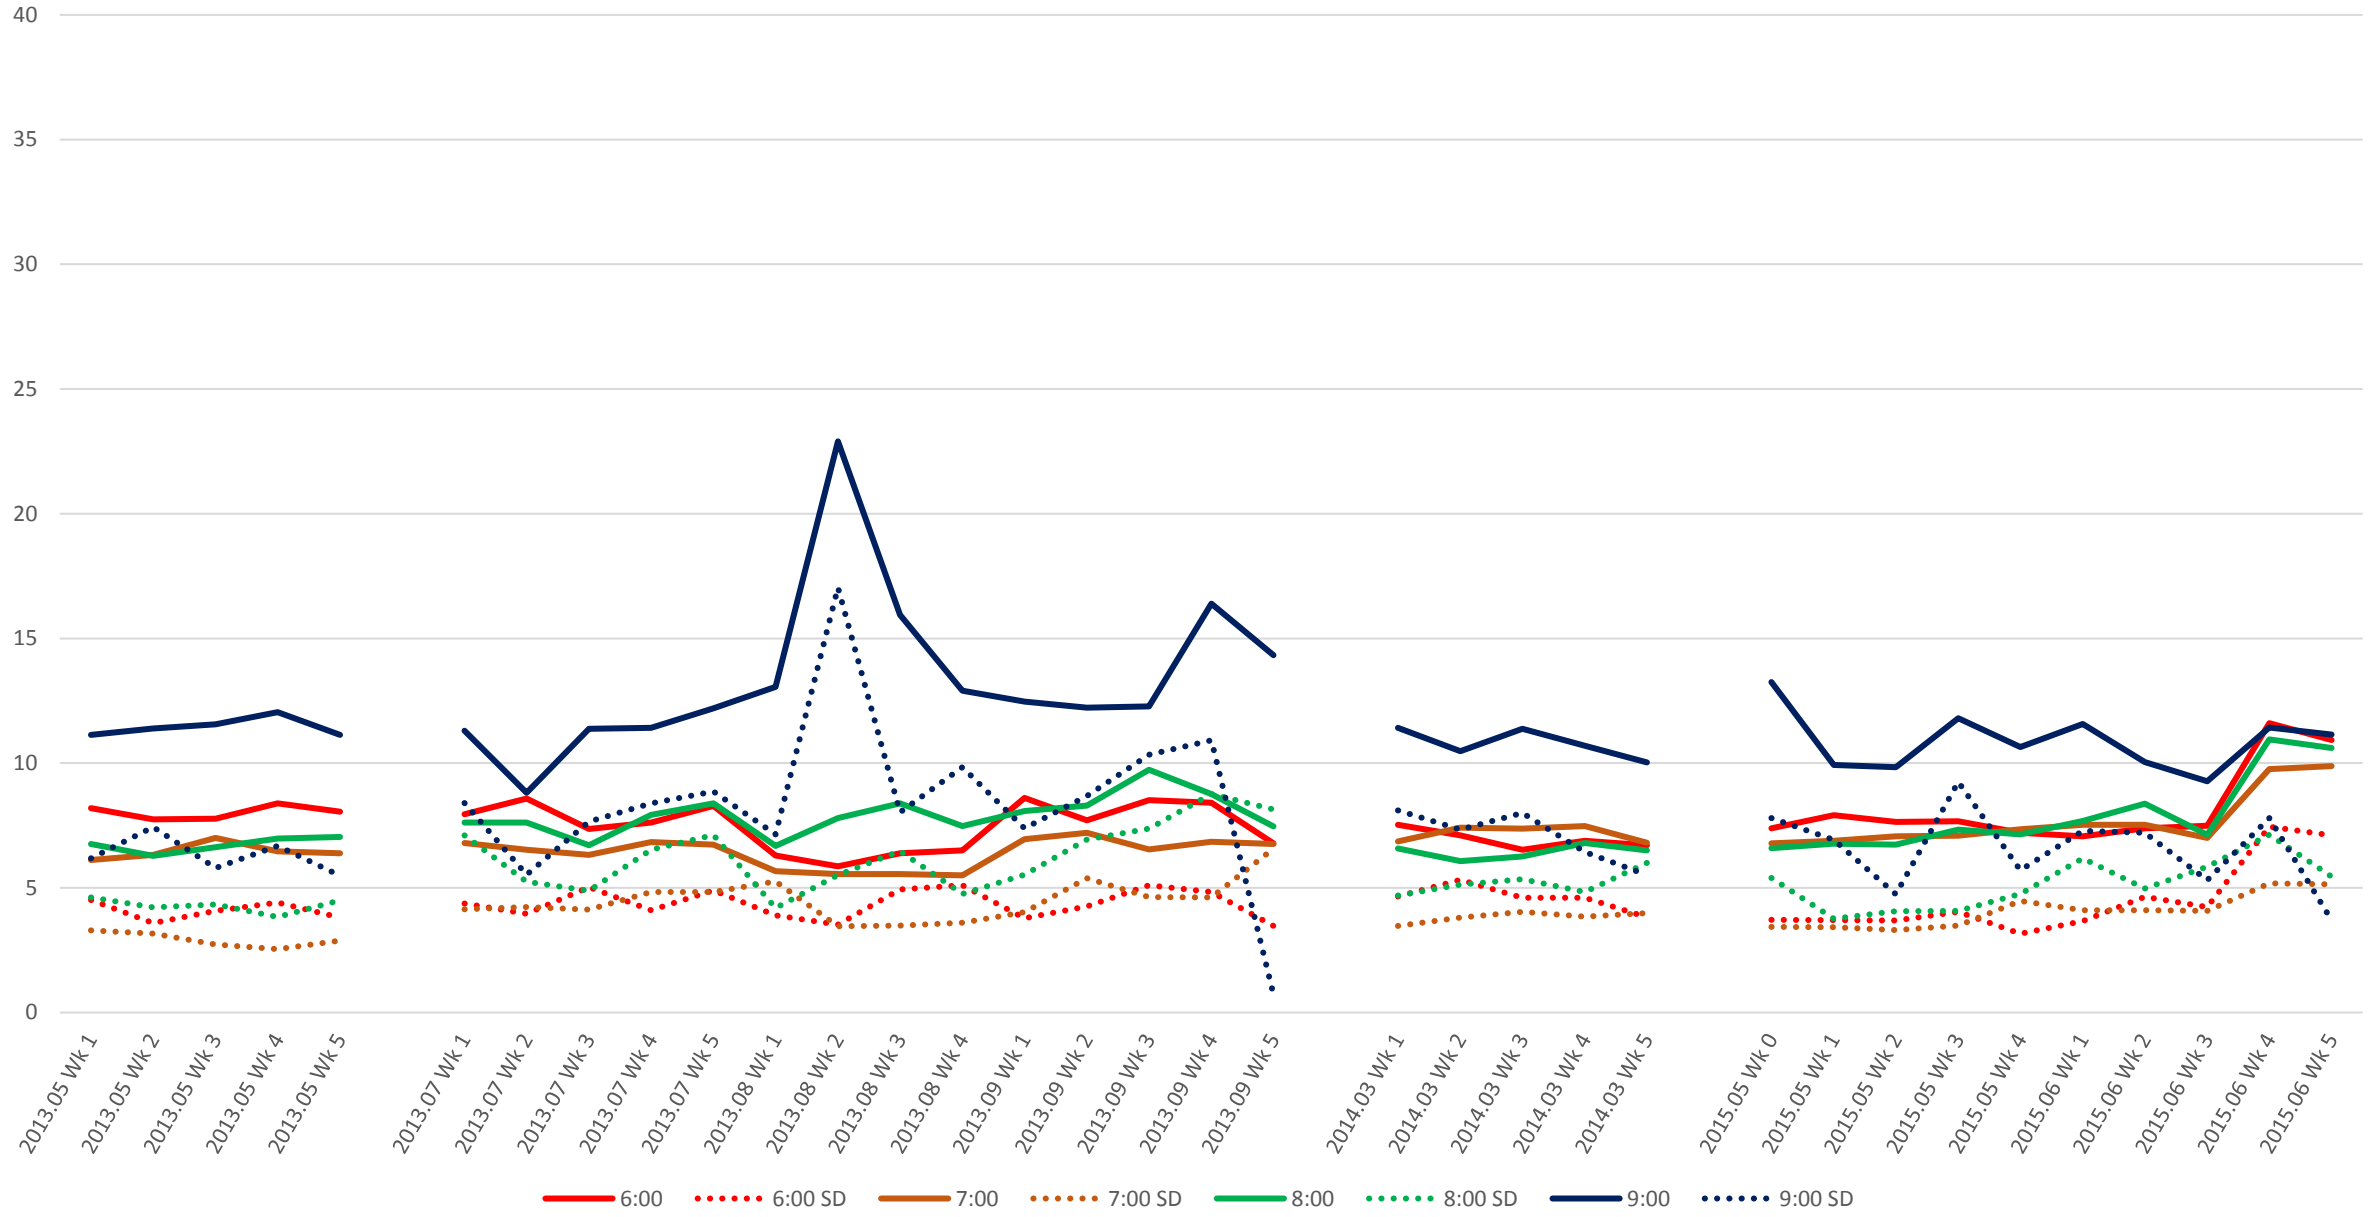

523 Downtowner/KRT Headways at Coxwell Ave. Westbound Morning

523 Downtowner/KRT Headways at Coxwell Ave. Westbound Middy

523 Downtowner/KRT Headways at Coxwell Ave. Westbound Afternoon