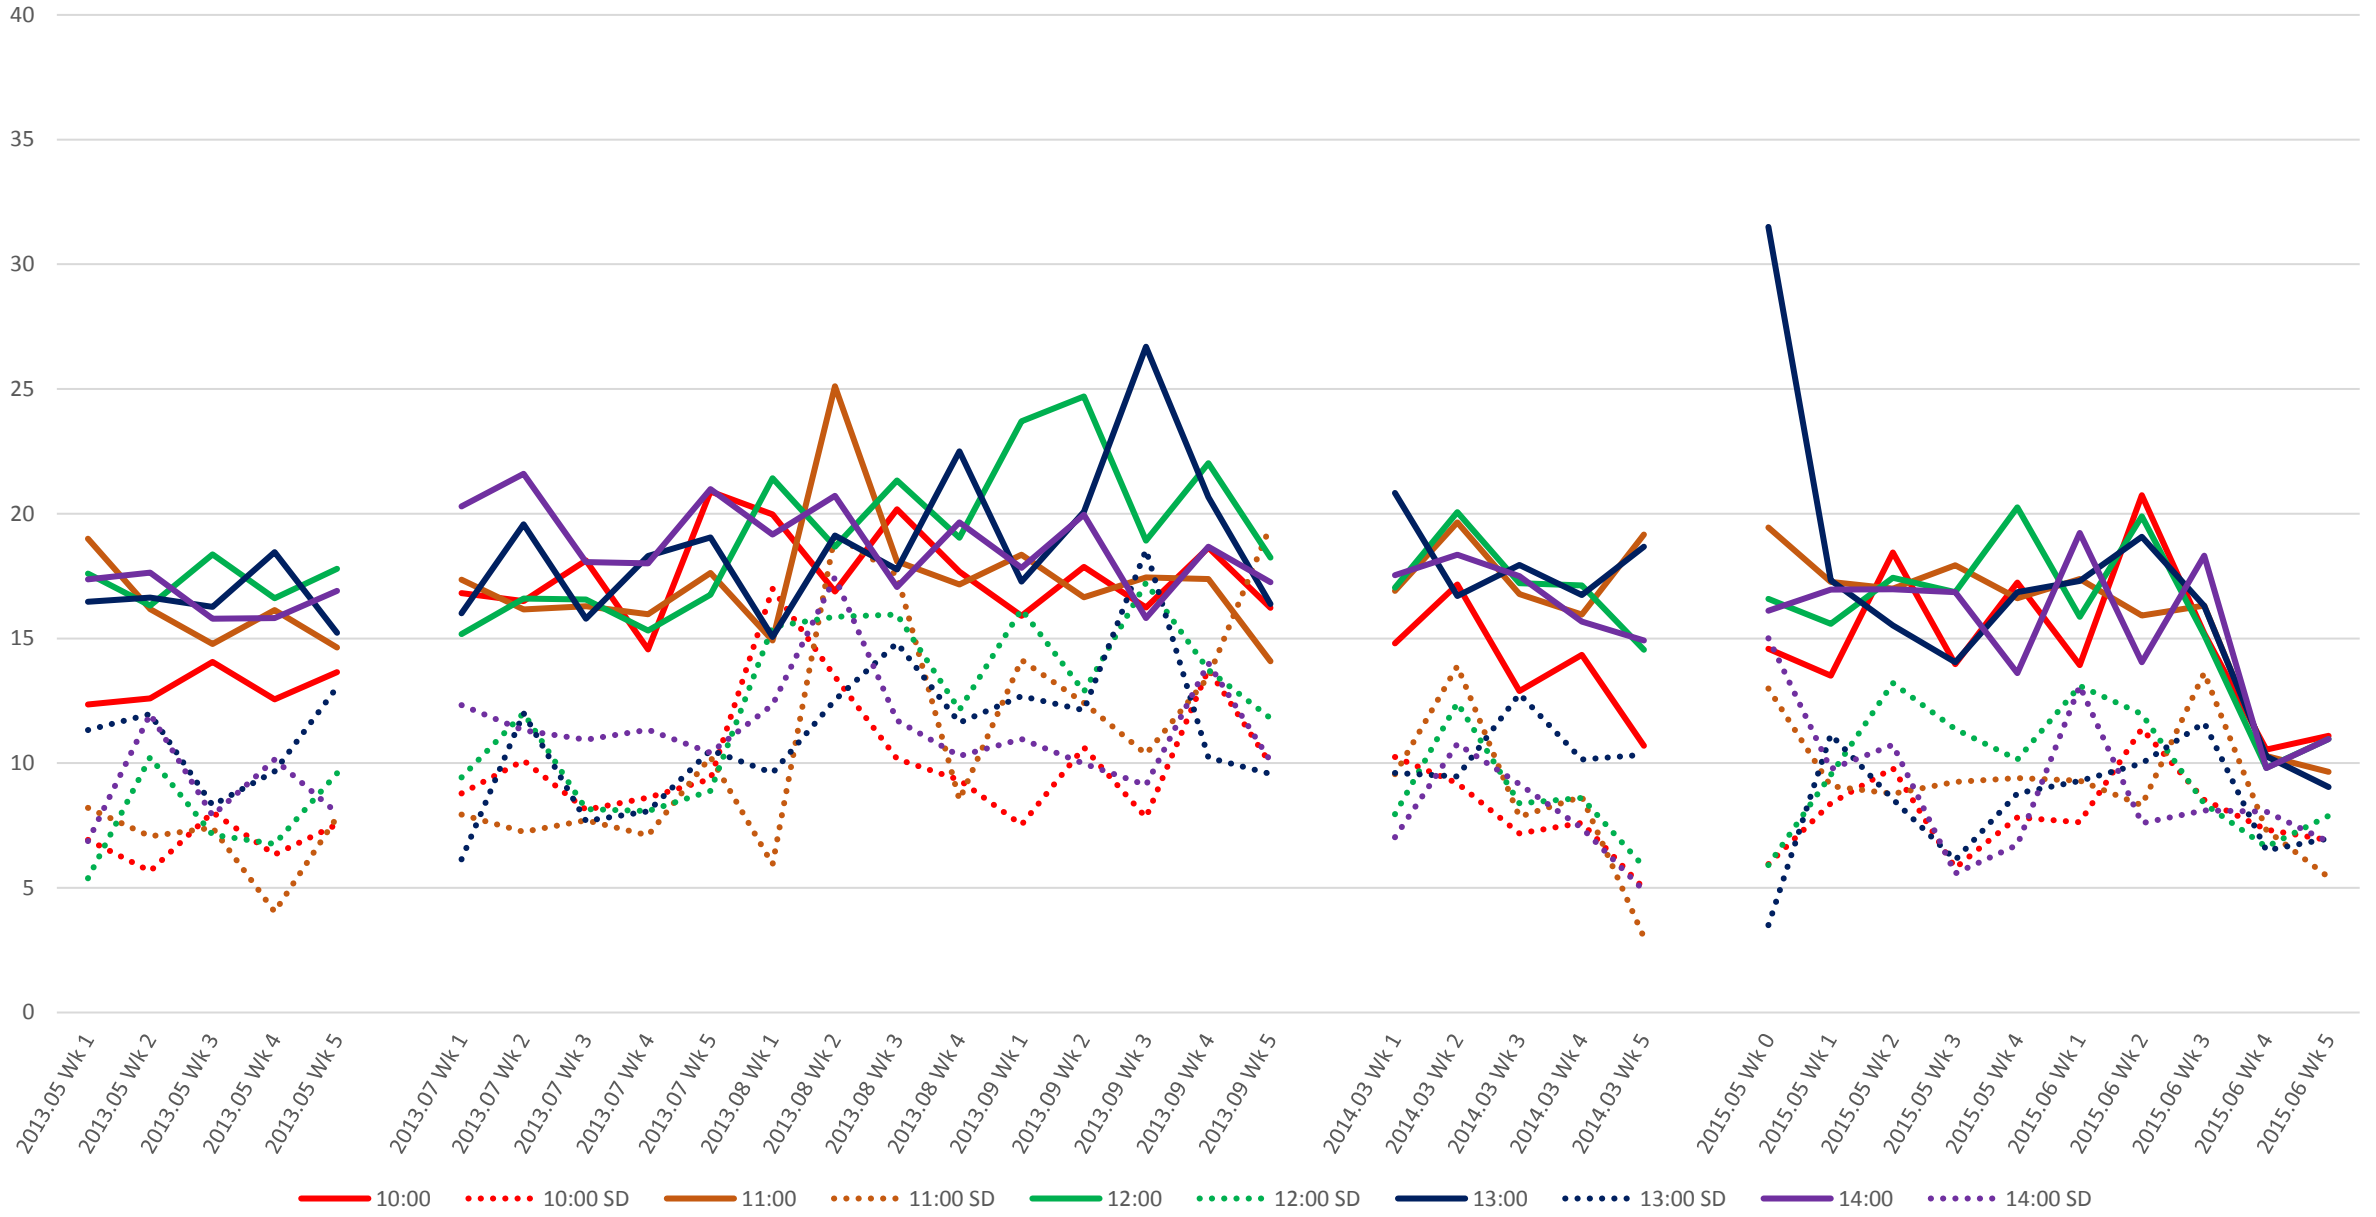

523 Downtowner/KRT Headways at Coxwell Ave. Westbound Morning

523 Downtowner/KRT Headways at Coxwell Ave. Westbound Middy

523 Downtowner/KRT Headways at Coxwell Ave. Westbound Afternoon