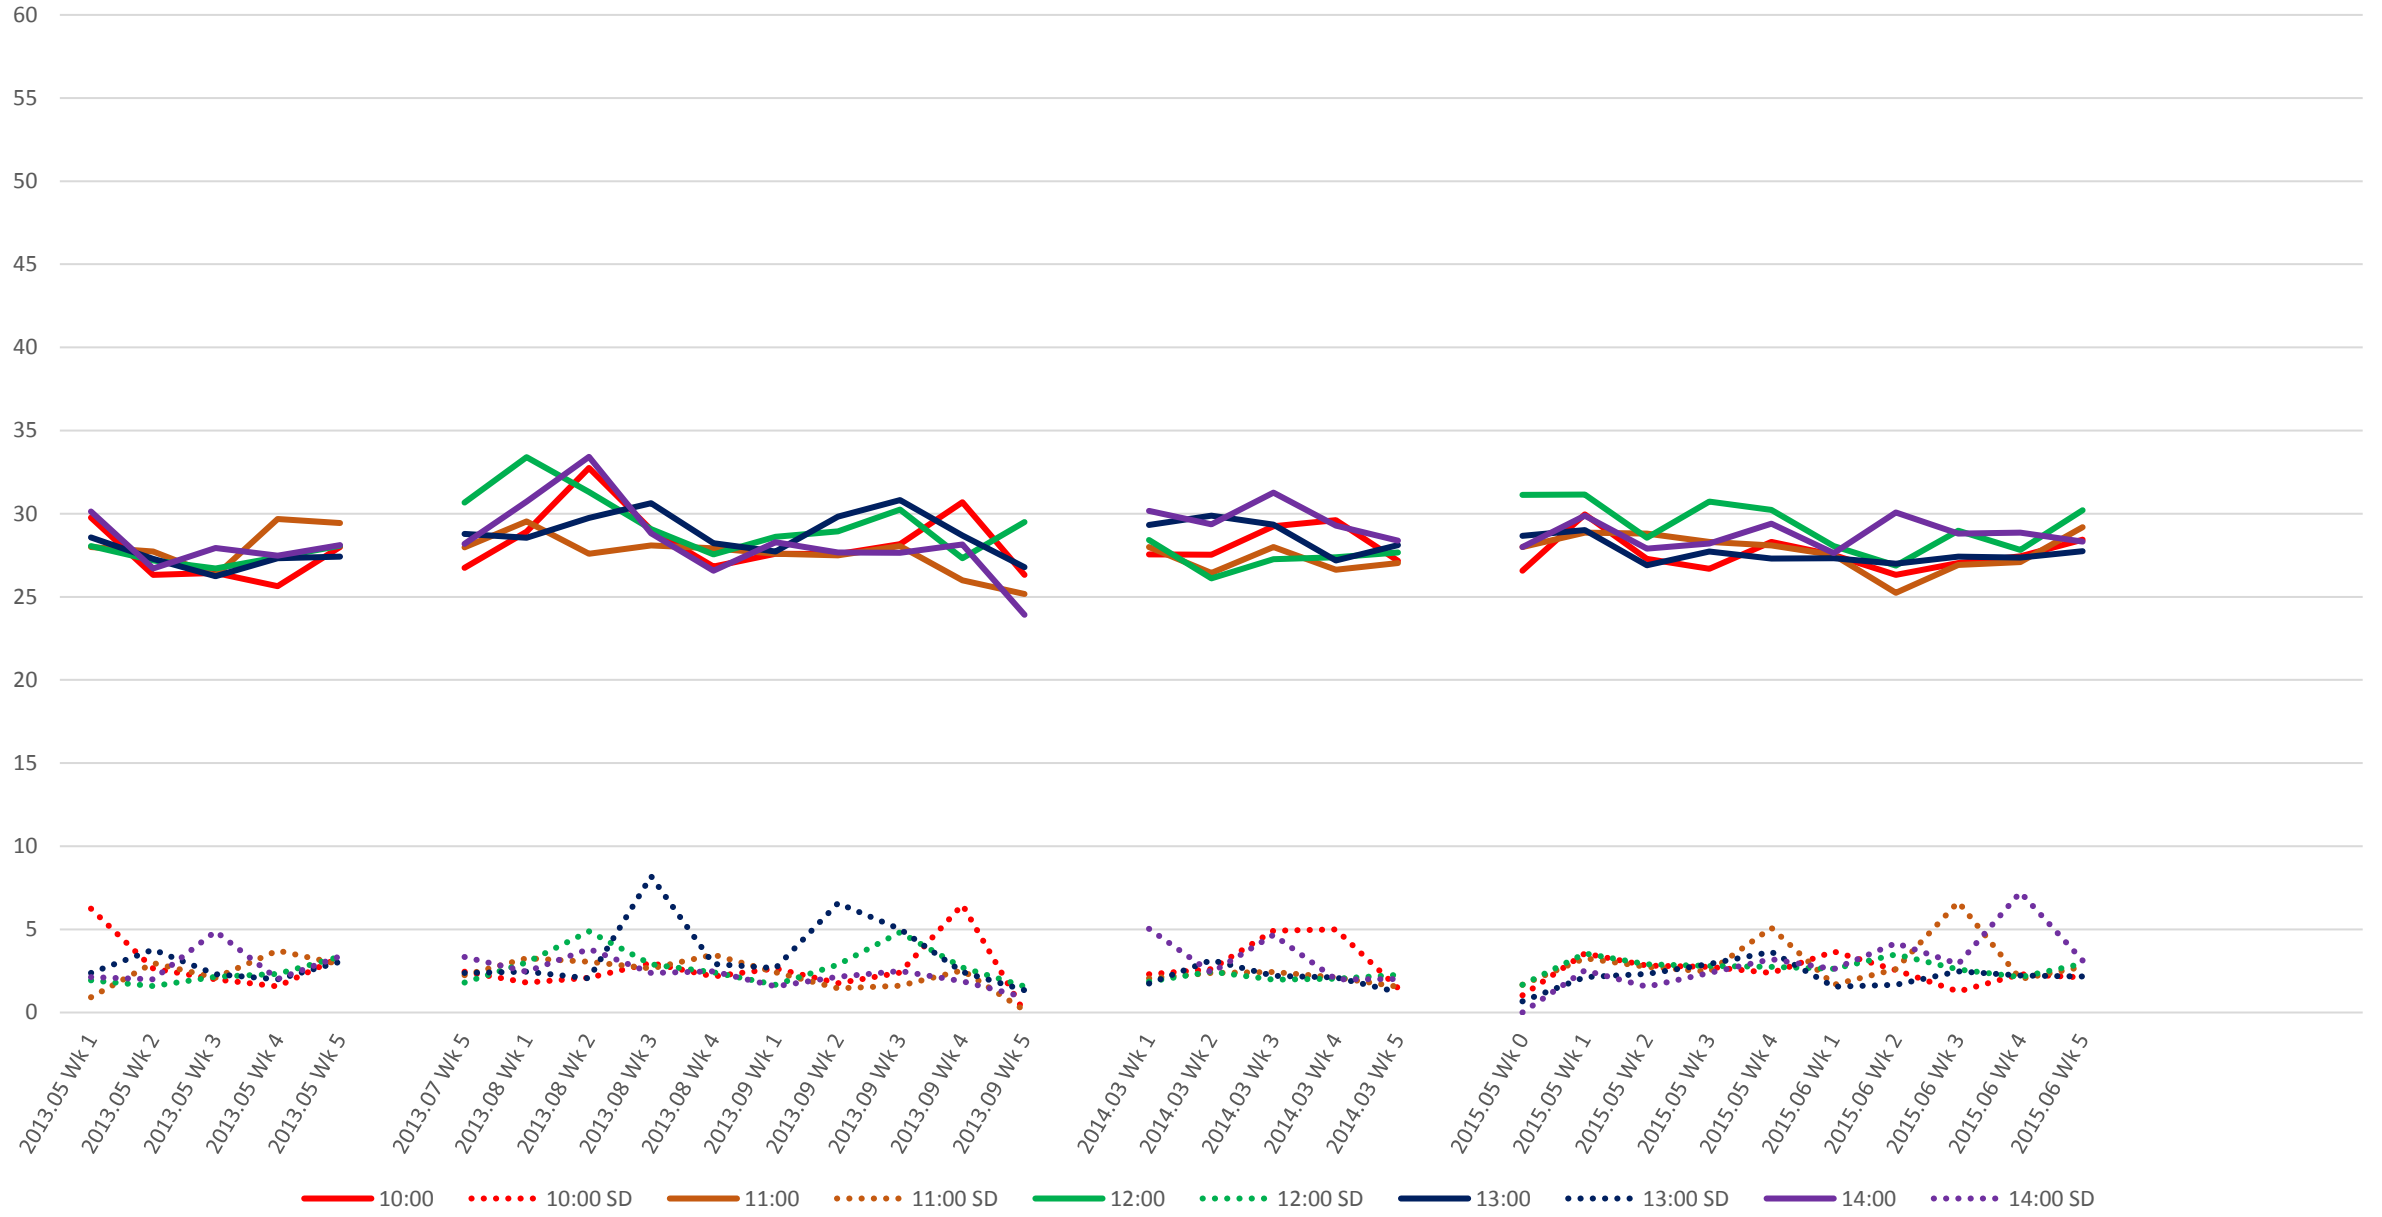

523 Downtowner/KRT Link Times From Coxwell Ave. To University Ave. Westbound Morning

523 Downtowner/KRT Link Times From Coxwell Ave. To University Ave. Westbound Midday

523 Downtowner/KRT Link Times From Coxwell Ave. To University Ave. Westbound Afternoon