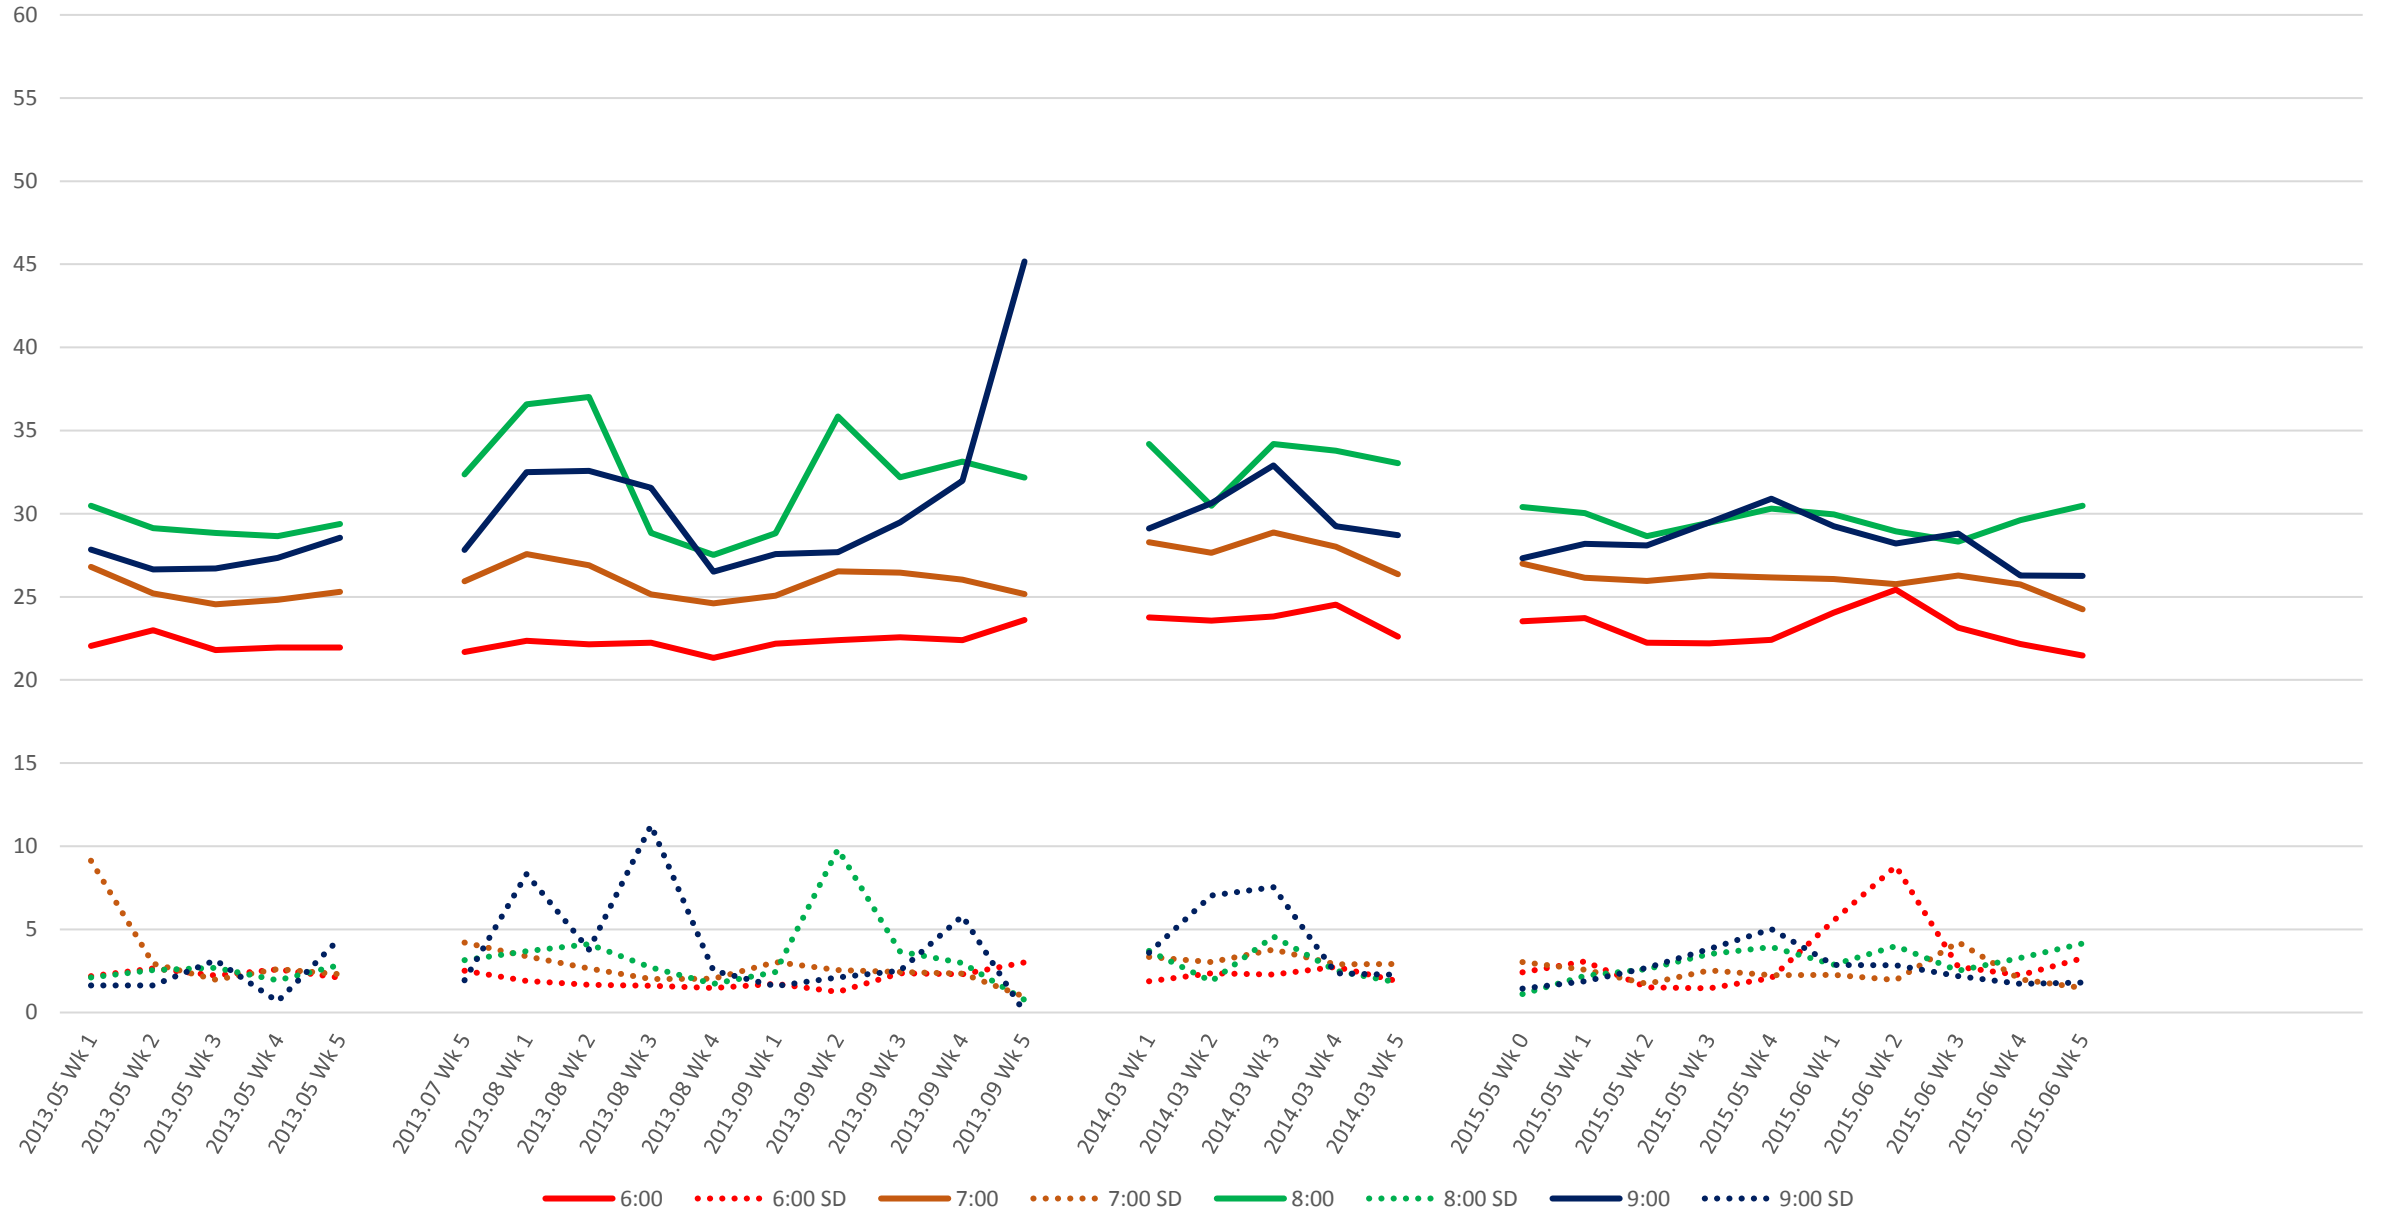

523 Downtowner/KRT Link Times From Coxwell Ave. To University Ave. Westbound Morning

523 Downtowner/KRT Link Times From Coxwell Ave. To University Ave. Westbound Midday

523 Downtowner/KRT Link Times From Coxwell Ave. To University Ave. Westbound Afternoon