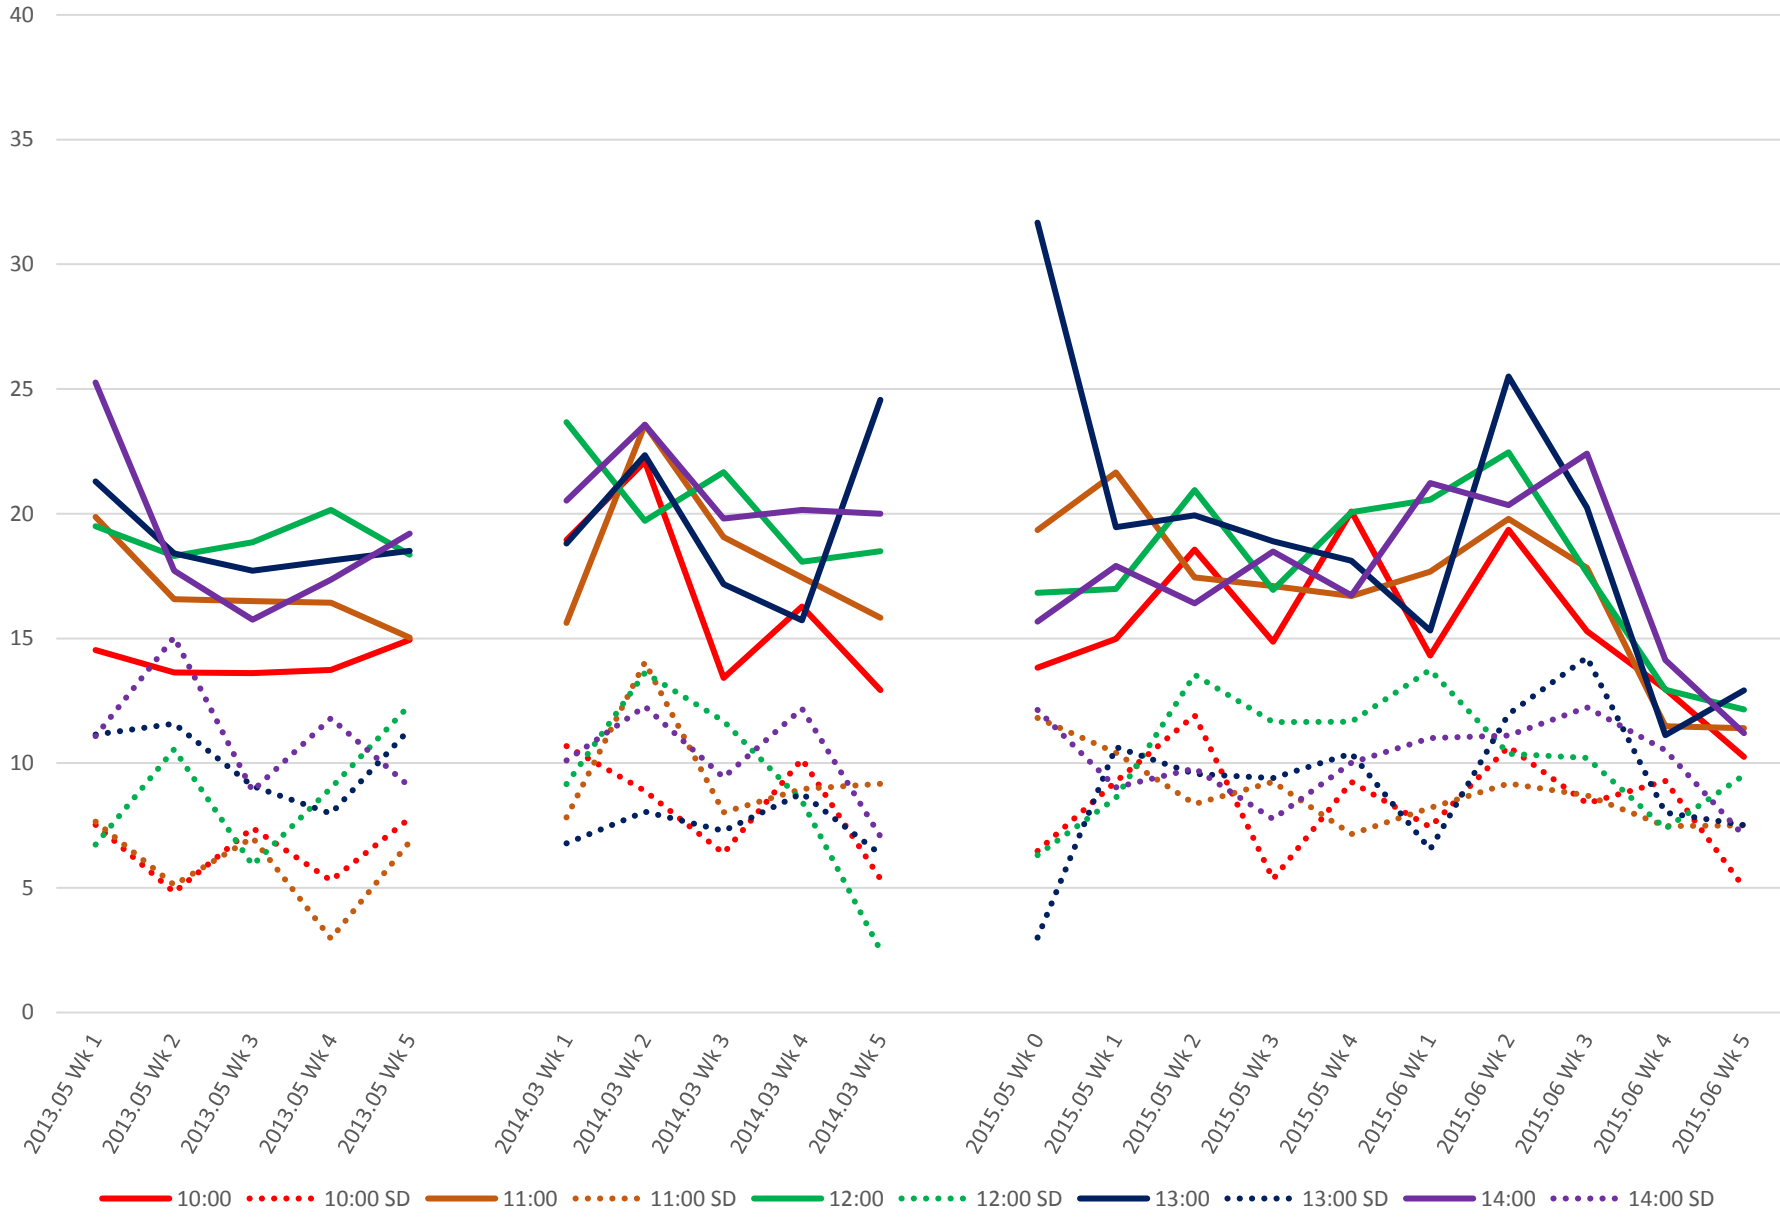

523 Downtowner/KRT Headways at West of Bingham Loop Westbound Morning

523 Downtowner/KRT Headways at West of Bingham Loop Westbound Midday

523 Downtowner/KRT Headways at West of Bingham Loop Westbound Afternoon