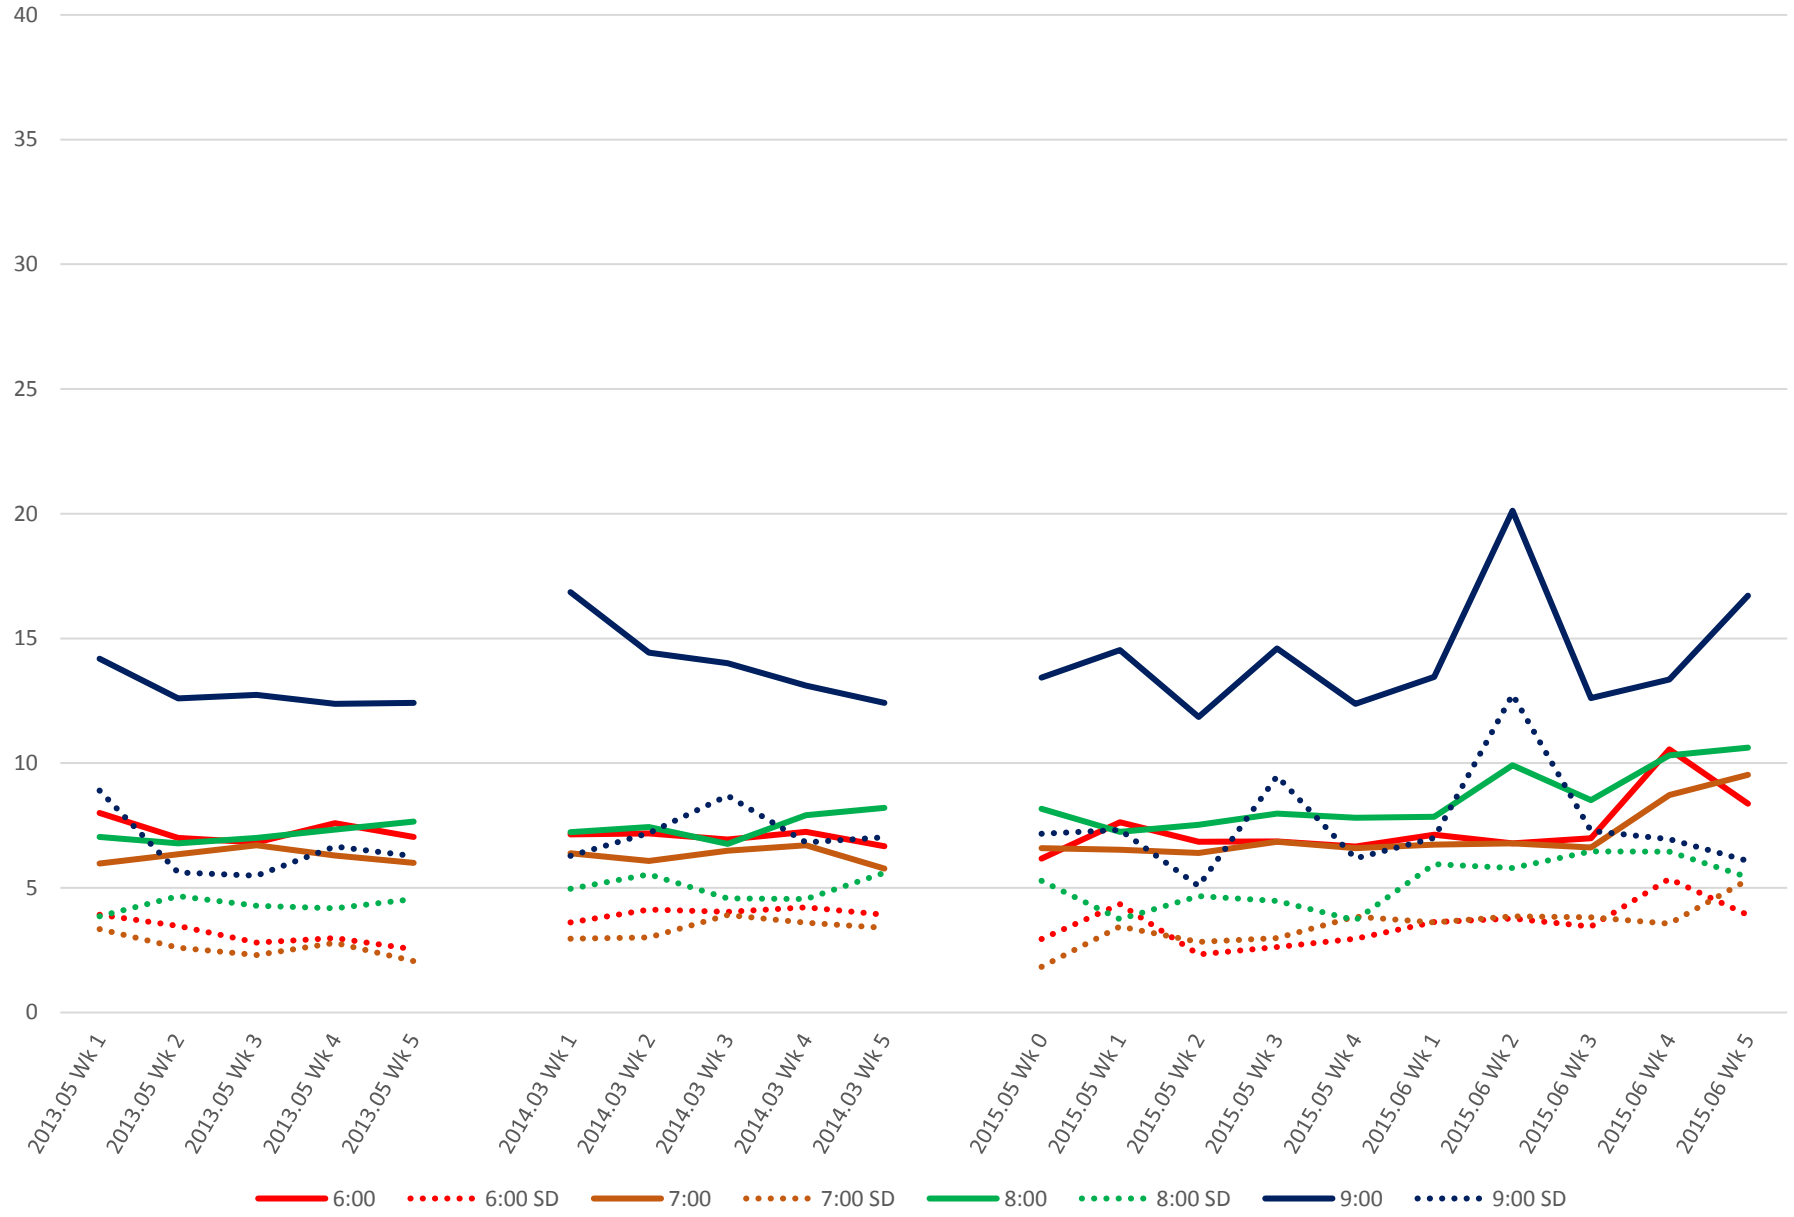

523 Downtowner/KRT Headways at West of Bingham Loop Westbound Morning

523 Downtowner/KRT Headways at West of Bingham Loop Westbound Midday

523 Downtowner/KRT Headways at West of Bingham Loop Westbound Afternoon