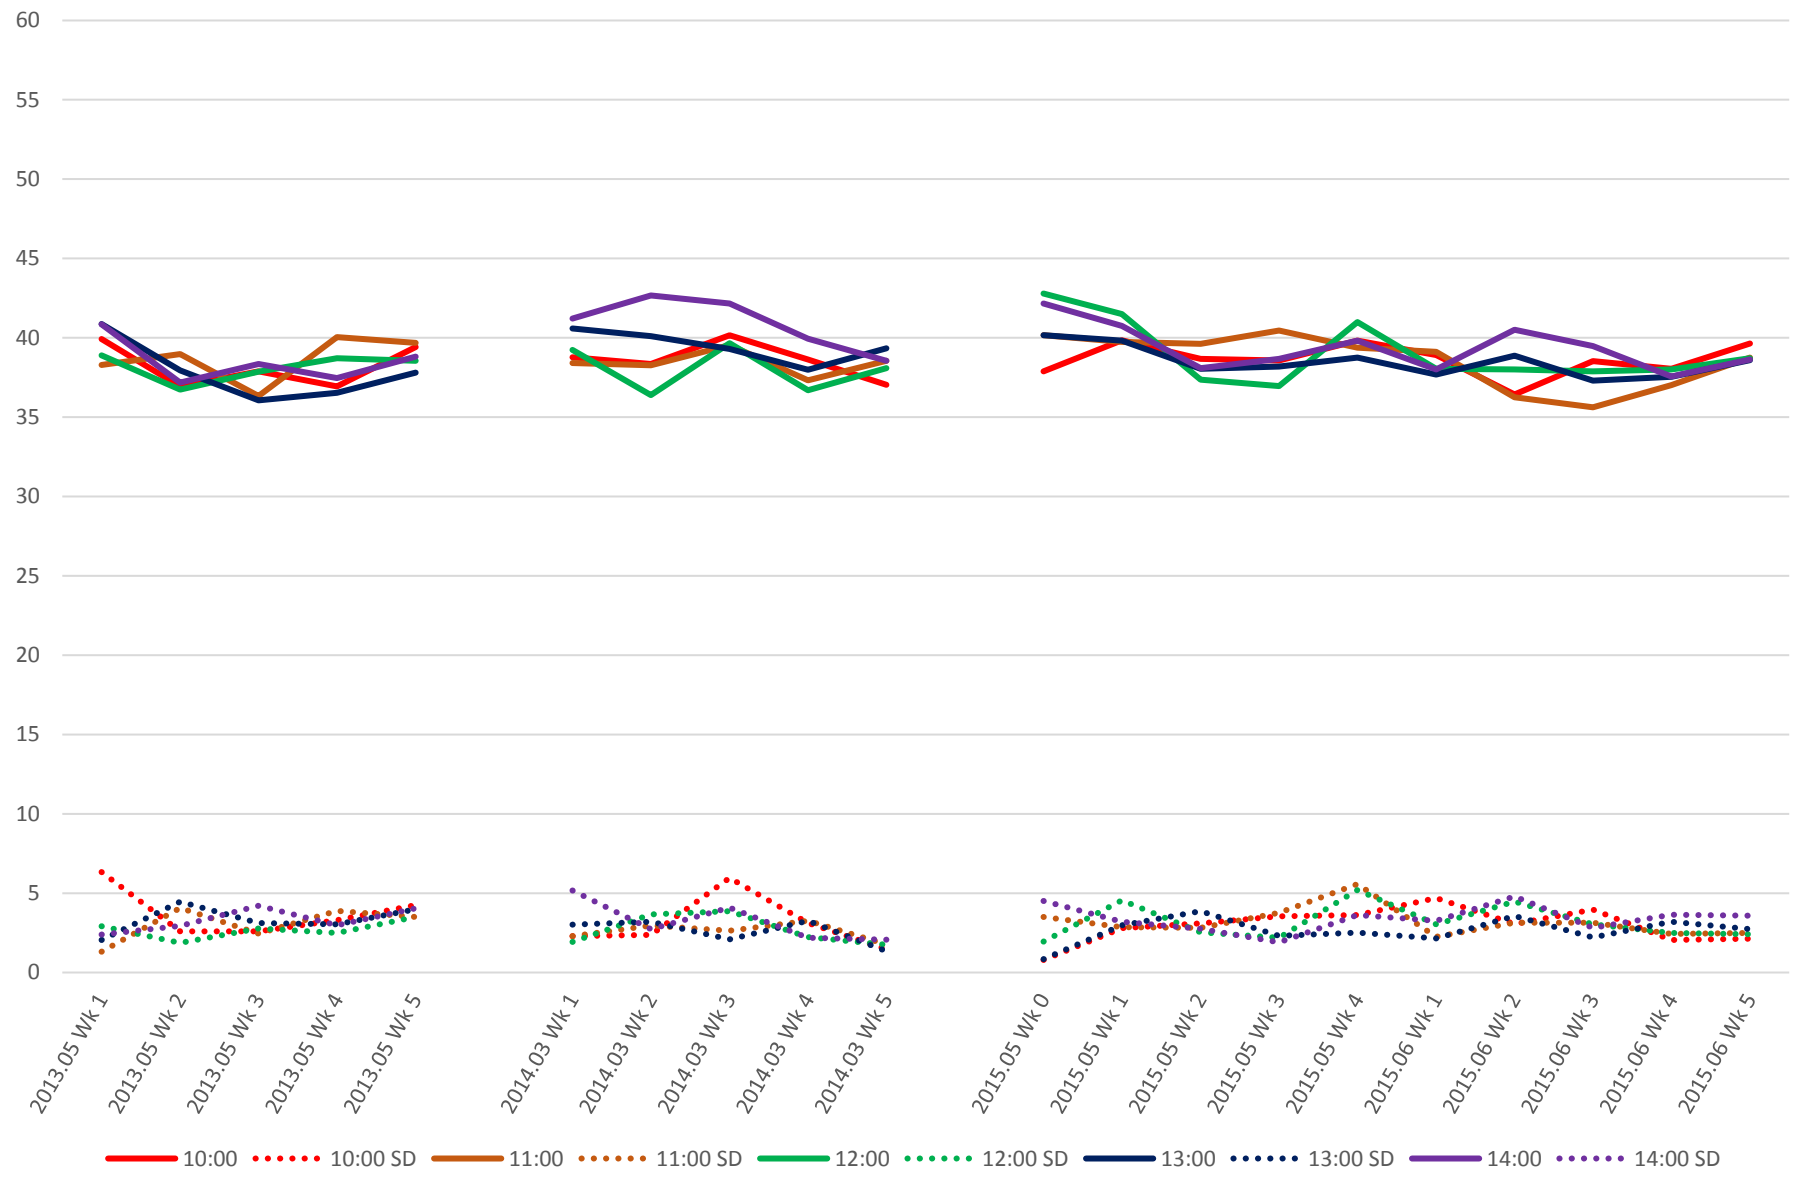

## 523 Downtowner/KRT Link Times From West of Bingham Loop To University Ave. Westbound Morning

## 523 Downtowner/KRT Link Times From West of Bingham Loop To University Ave. Westbound Midday

## 523 Downtowner/KRT Link Times From West of Bingham Loop To University Ave. Westbound Afternoon