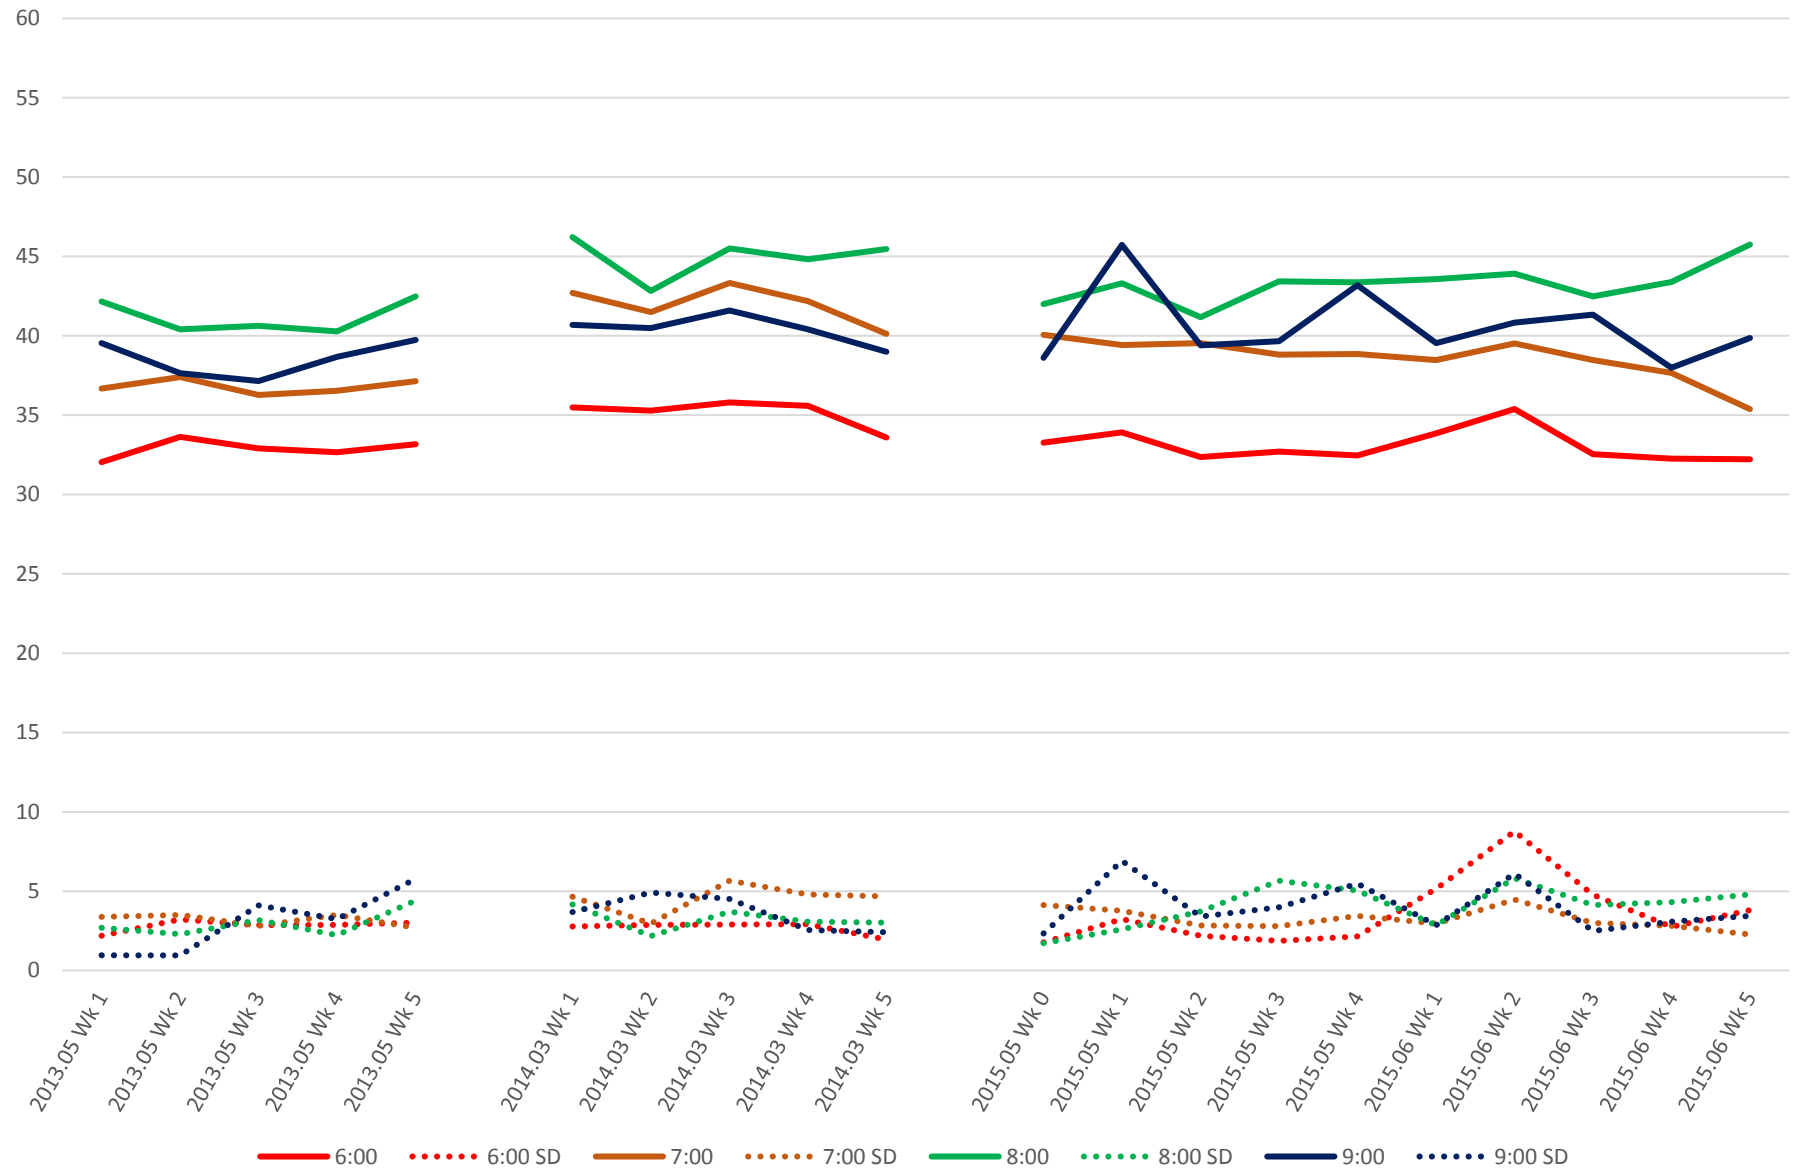

## 523 Downtowner/KRT Link Times From West of Bingham Loop To University Ave. Westbound Morning

## 523 Downtowner/KRT Link Times From West of Bingham Loop To University Ave. Westbound Midday

## 523 Downtowner/KRT Link Times From West of Bingham Loop To University Ave. Westbound Afternoon