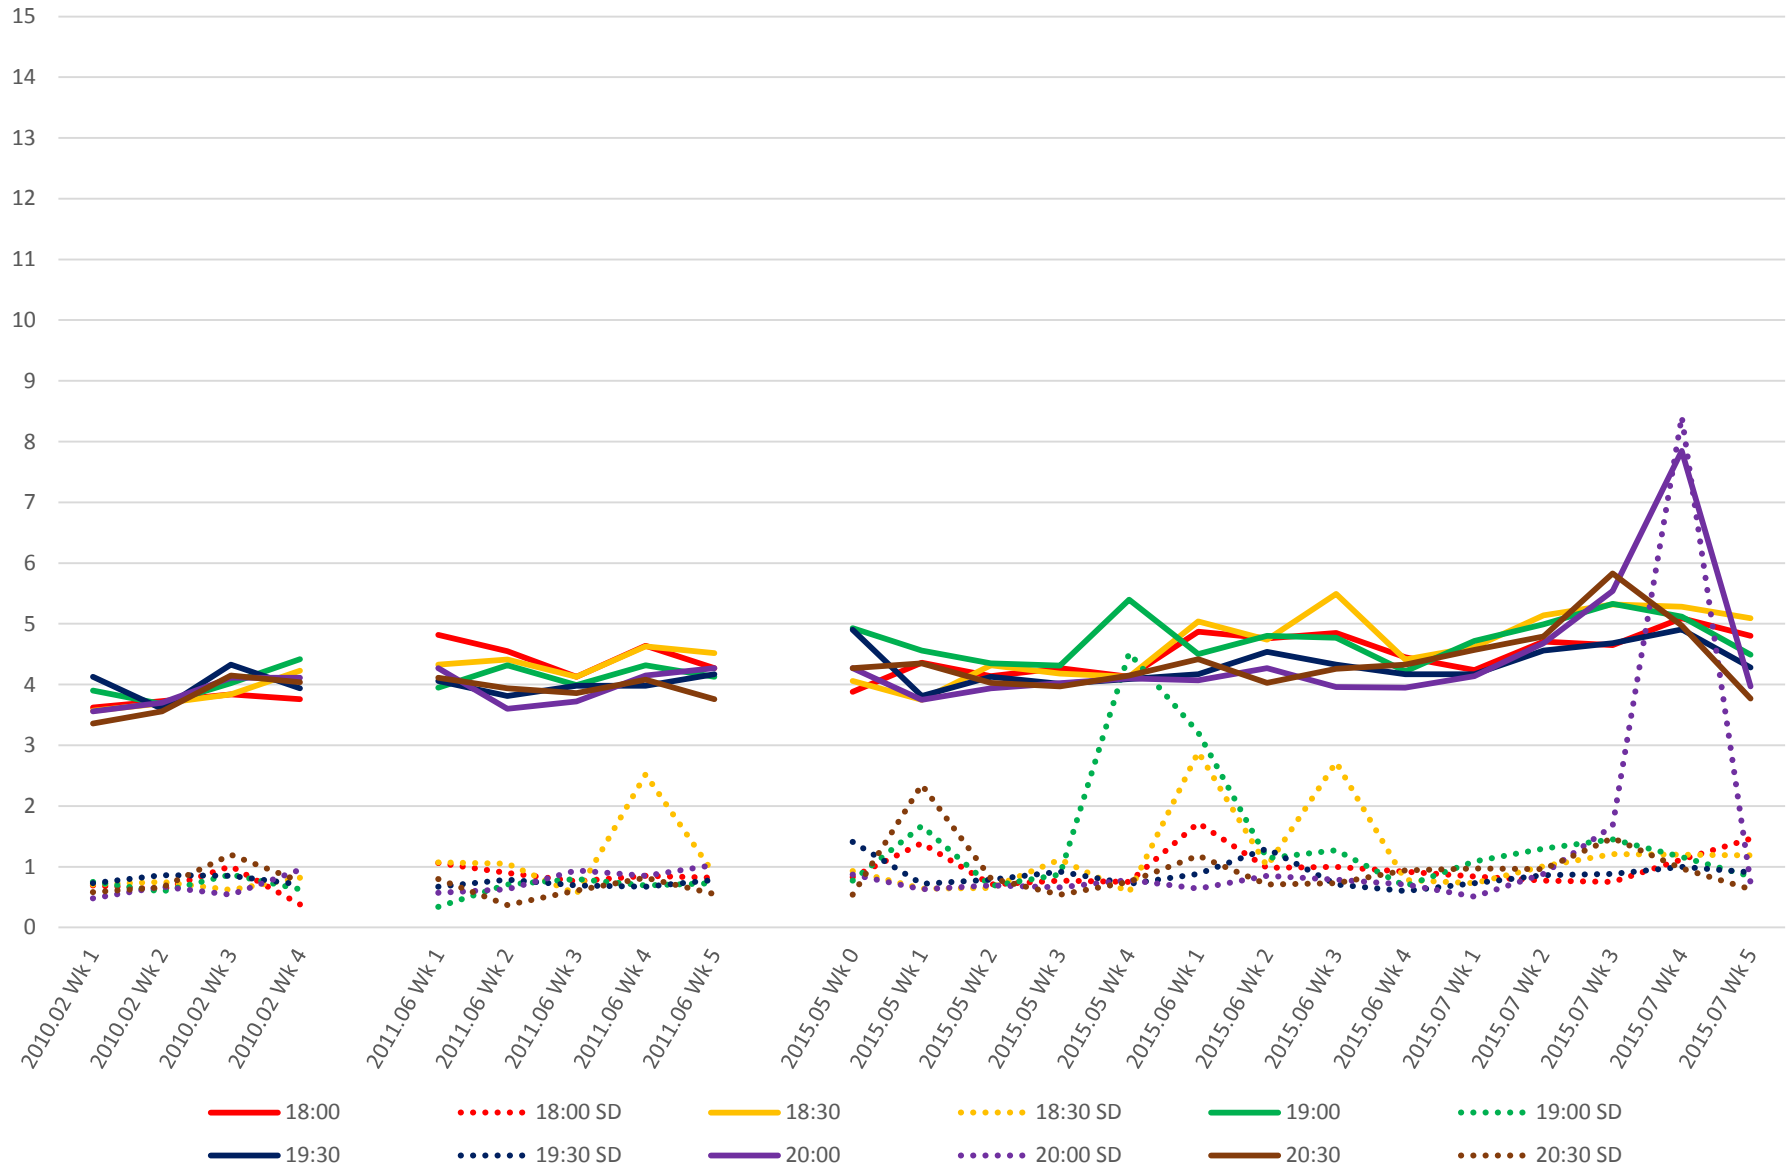

## 519 Harbourfront/Spadina Link Times From Exhibition Loop East To W of Bathurst Eastbound Late Morning

## 519 Harbourfront/Spadina Link Times From Exhibition Loop East To W of Bathurst Eastbound Early Afternoon

## 519 Harbourfront/Spadina Link Times From Exhibition Loop East To W of Bathurst Eastbound Late Afternoon

## 519 Harbourfront/Spadina Link Times From Exhibition Loop East To W of Bathurst Eastbound Early Evening