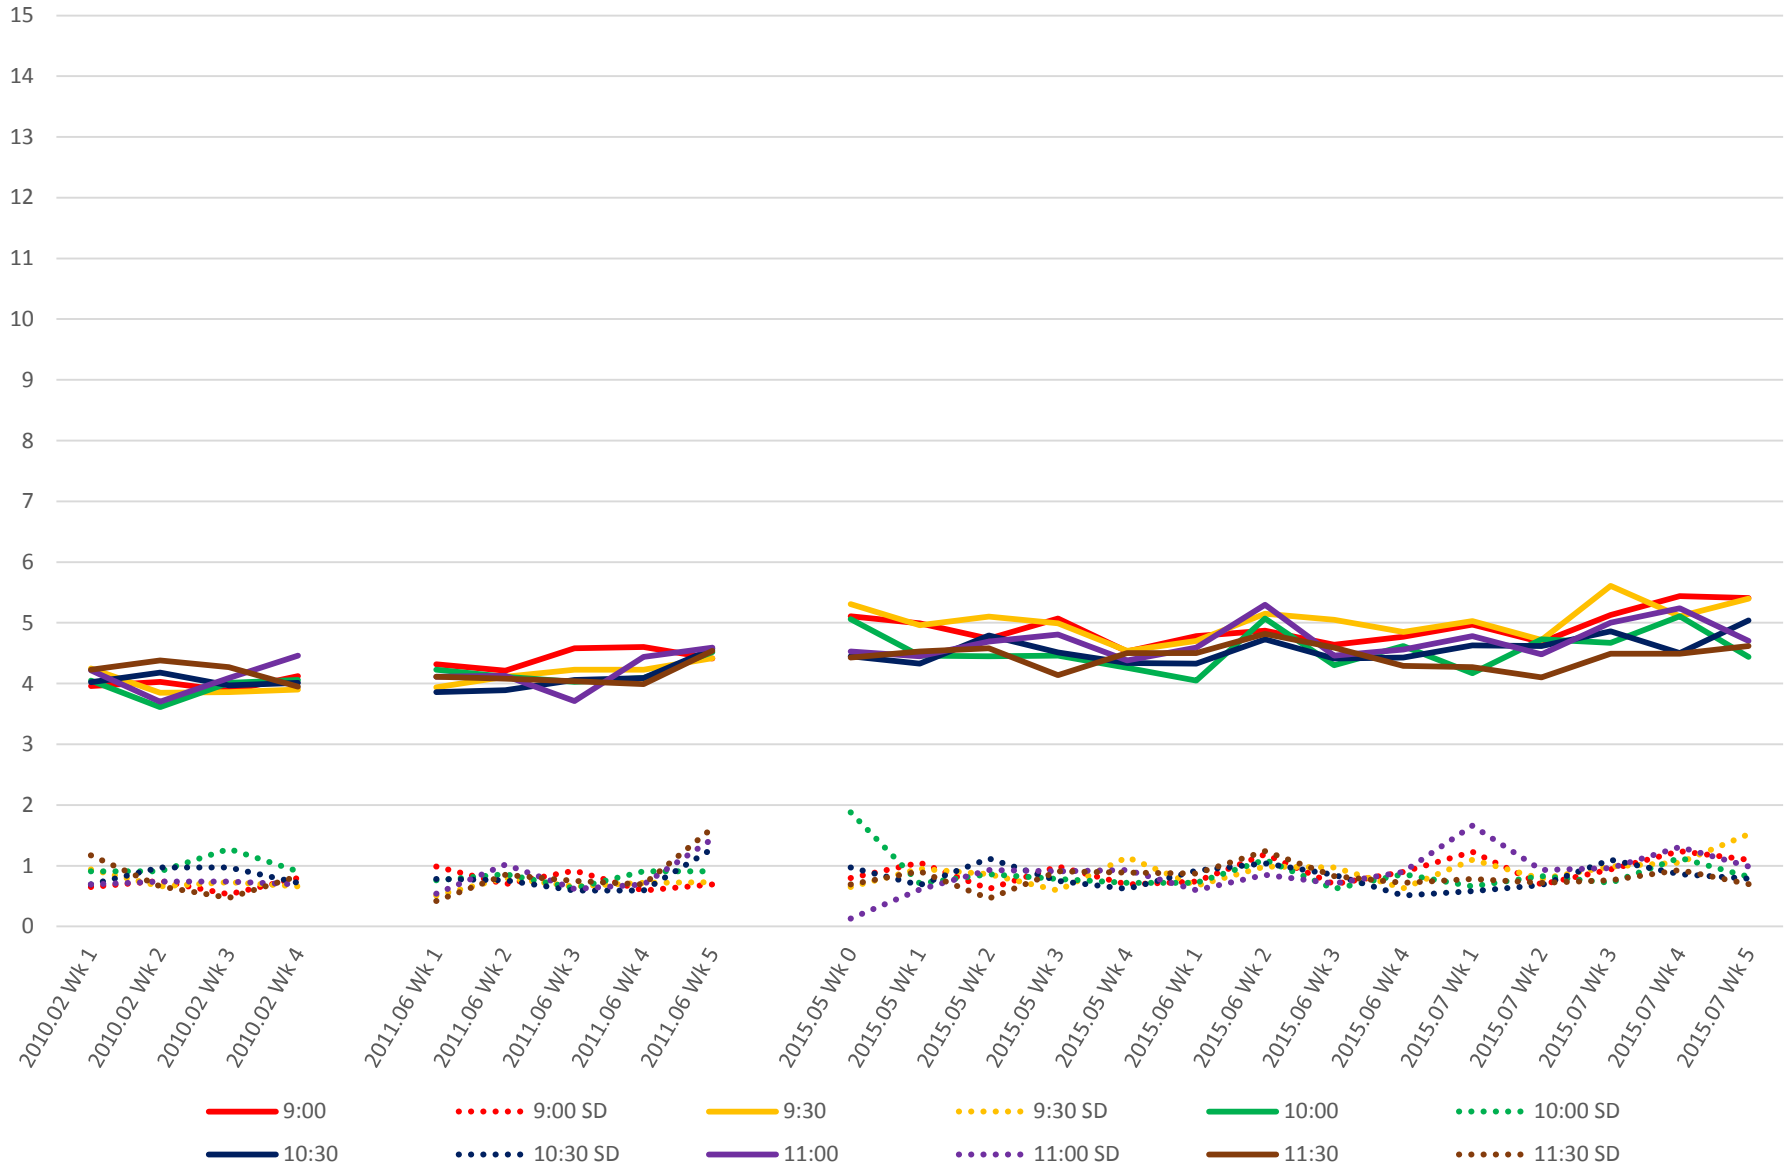

## 519 Harbourfront/Spadina Link Times From Exhibition Loop East To W of Bathurst Eastbound Early Morning

## 519 Harbourfront/Spadina Link Times From Exhibition Loop East To W of Bathurst Eastbound Late Morning

## 519 Harbourfront/Spadina Link Times From Exhibition Loop East To W of Bathurst Eastbound Early Afternoon

## 519 Harbourfront/Spadina Link Times From Exhibition Loop East To W of Bathurst Eastbound Late Afternoon