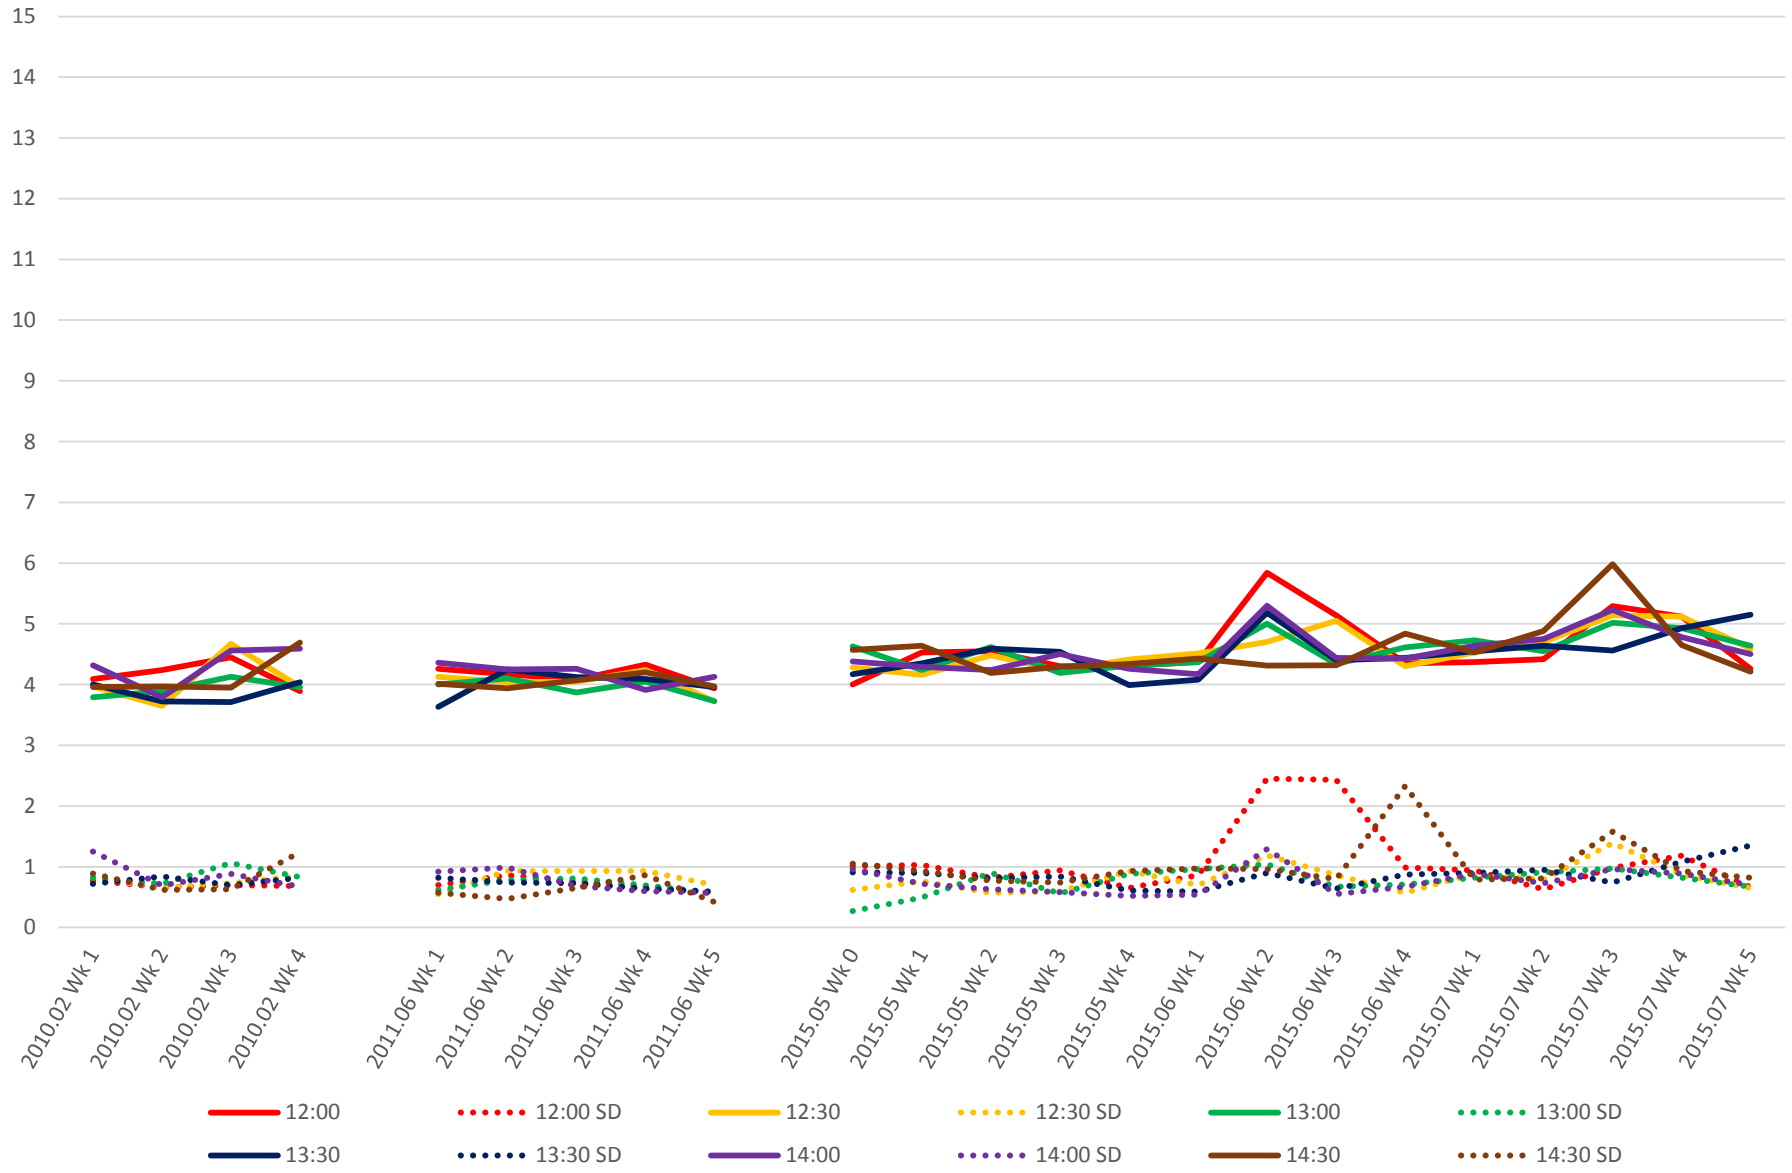

## 519 Harbourfront/Spadina Link Times From Exhibition Loop East To W of Bathurst Eastbound Early Morning

## 519 Harbourfront/Spadina Link Times From Exhibition Loop East To W of Bathurst Eastbound Late Morning

## 519 Harbourfront/Spadina Link Times From Exhibition Loop East To W of Bathurst Eastbound Early Afternoon

## 519 Harbourfront/Spadina Link Times From Exhibition Loop East To W of Bathurst Eastbound Late Afternoon