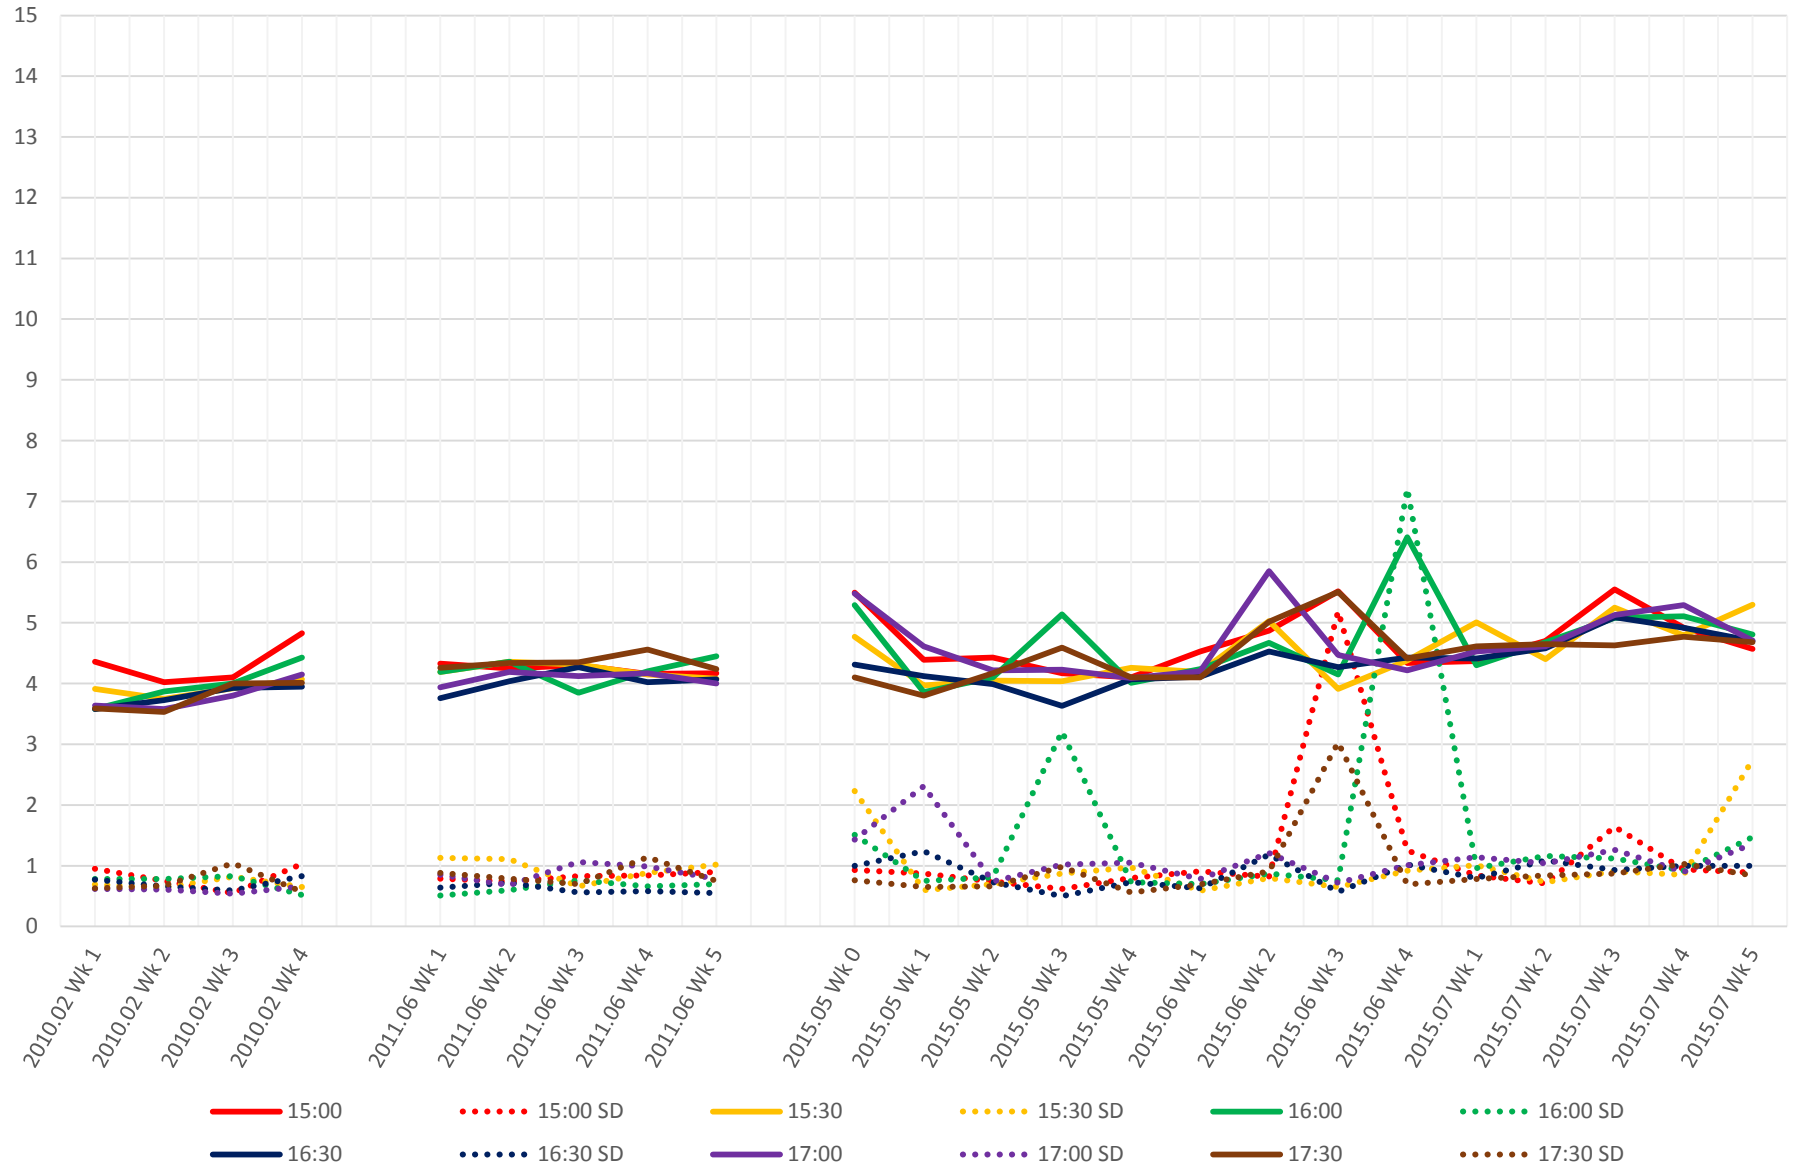

## 519 Harbourfront/Spadina Link Times From Exhibition Loop East To W of Bathurst Eastbound Early Morning

## 519 Harbourfront/Spadina Link Times From Exhibition Loop East To W of Bathurst Eastbound Late Morning

## 519 Harbourfront/Spadina Link Times From Exhibition Loop East To W of Bathurst Eastbound Early Afternoon

## 519 Harbourfront/Spadina Link Times From Exhibition Loop East To W of Bathurst Eastbound Late Afternoon