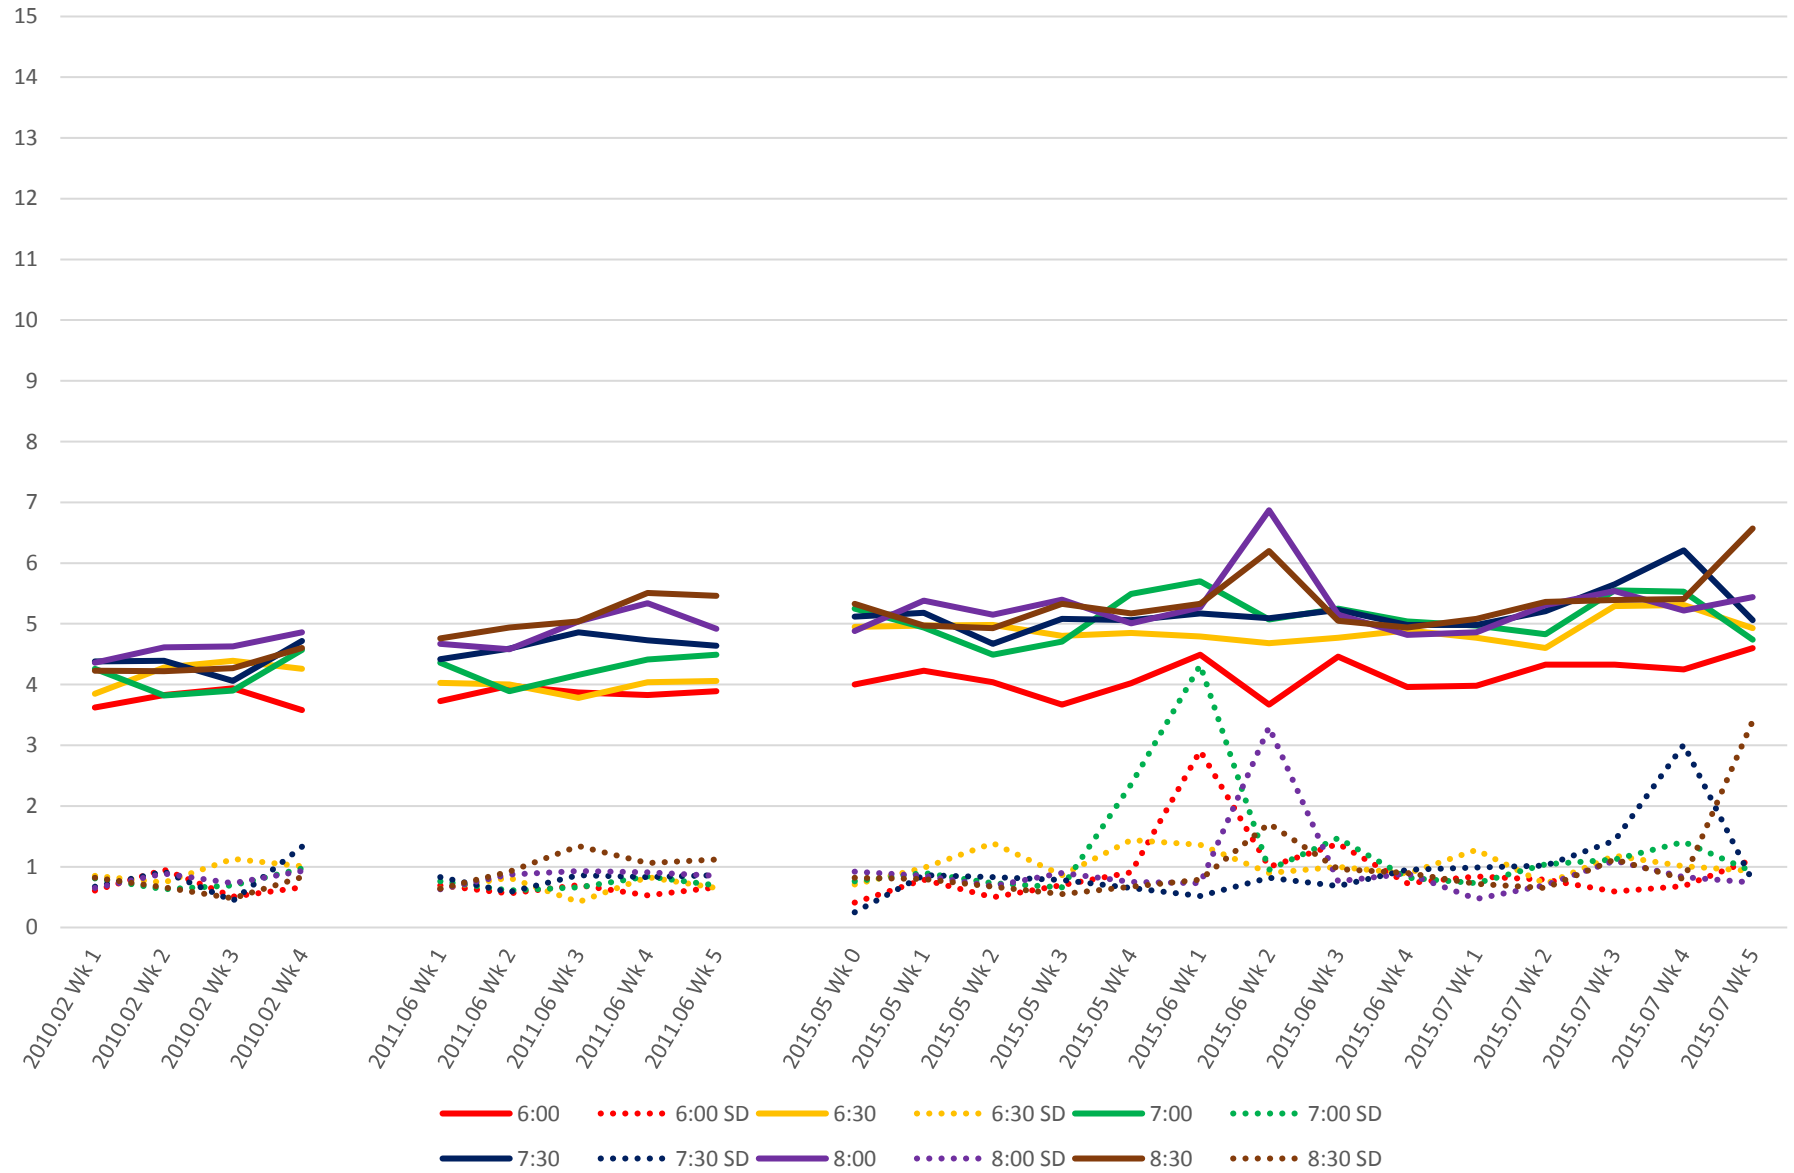

## 519 Harbourfront/Spadina Link Times From Exhibition Loop East To W of Bathurst Eastbound Early Morning

## 519 Harbourfront/Spadina Link Times From Exhibition Loop East To W of Bathurst Eastbound Late Morning

## 519 Harbourfront/Spadina Link Times From Exhibition Loop East To W of Bathurst Eastbound Early Afternoon

## 519 Harbourfront/Spadina Link Times From Exhibition Loop East To W of Bathurst Eastbound Late Afternoon